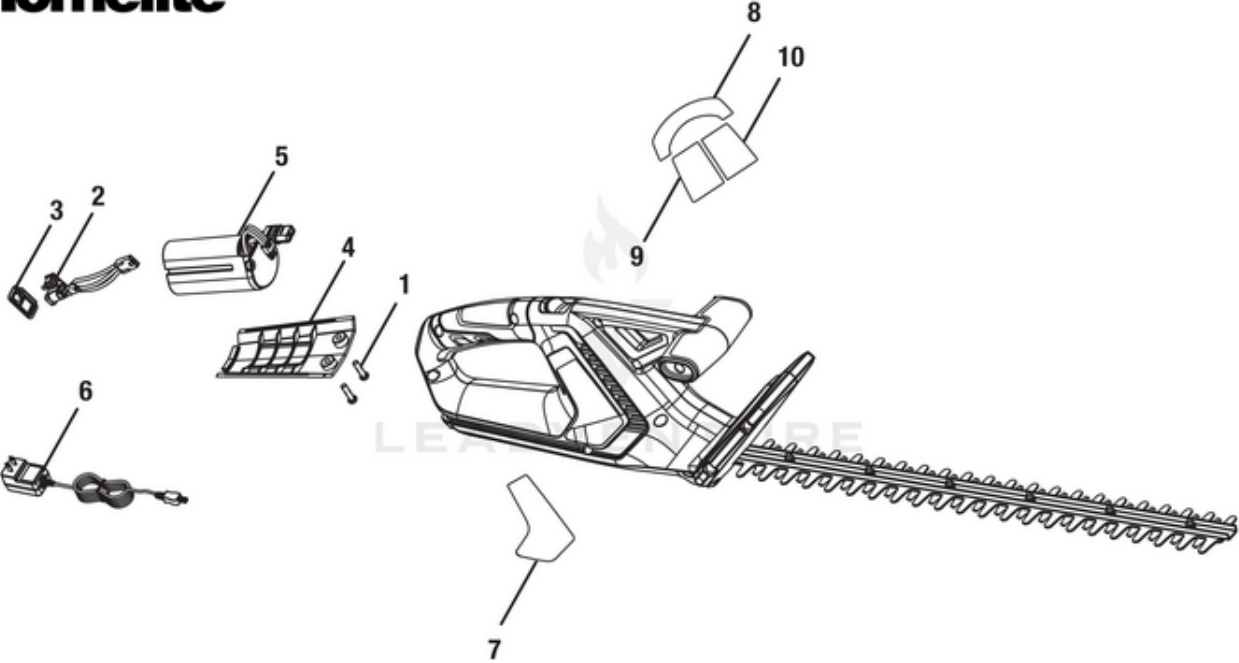

Homelite® HOMHT02VNM

Rendered by LeadVenture, Inc.

Ref #	Part #	Description	Qty	Context Note
1	660212047	Screw (M5 x 14.5 mm, T20 Torx Pan Hd.)	1	
2	281713002	Charging Port	2	
3	549050001	Grommet	3	
4	548388001	Battery Cover	4	
5	207012001	Battery Assembly	5	
6	140526001	12v Charging Cable	6	
7	941263262	Data / Warning Label (SP)	1	
8	941263263	Icon Label	1	
9	941263264	Danger (EN, FR) / Warning (EN) Label	1	
10	941263265	Danger / Warning Label (SP/FR)	1	
	999000066	Operator's Manual		Not Shown