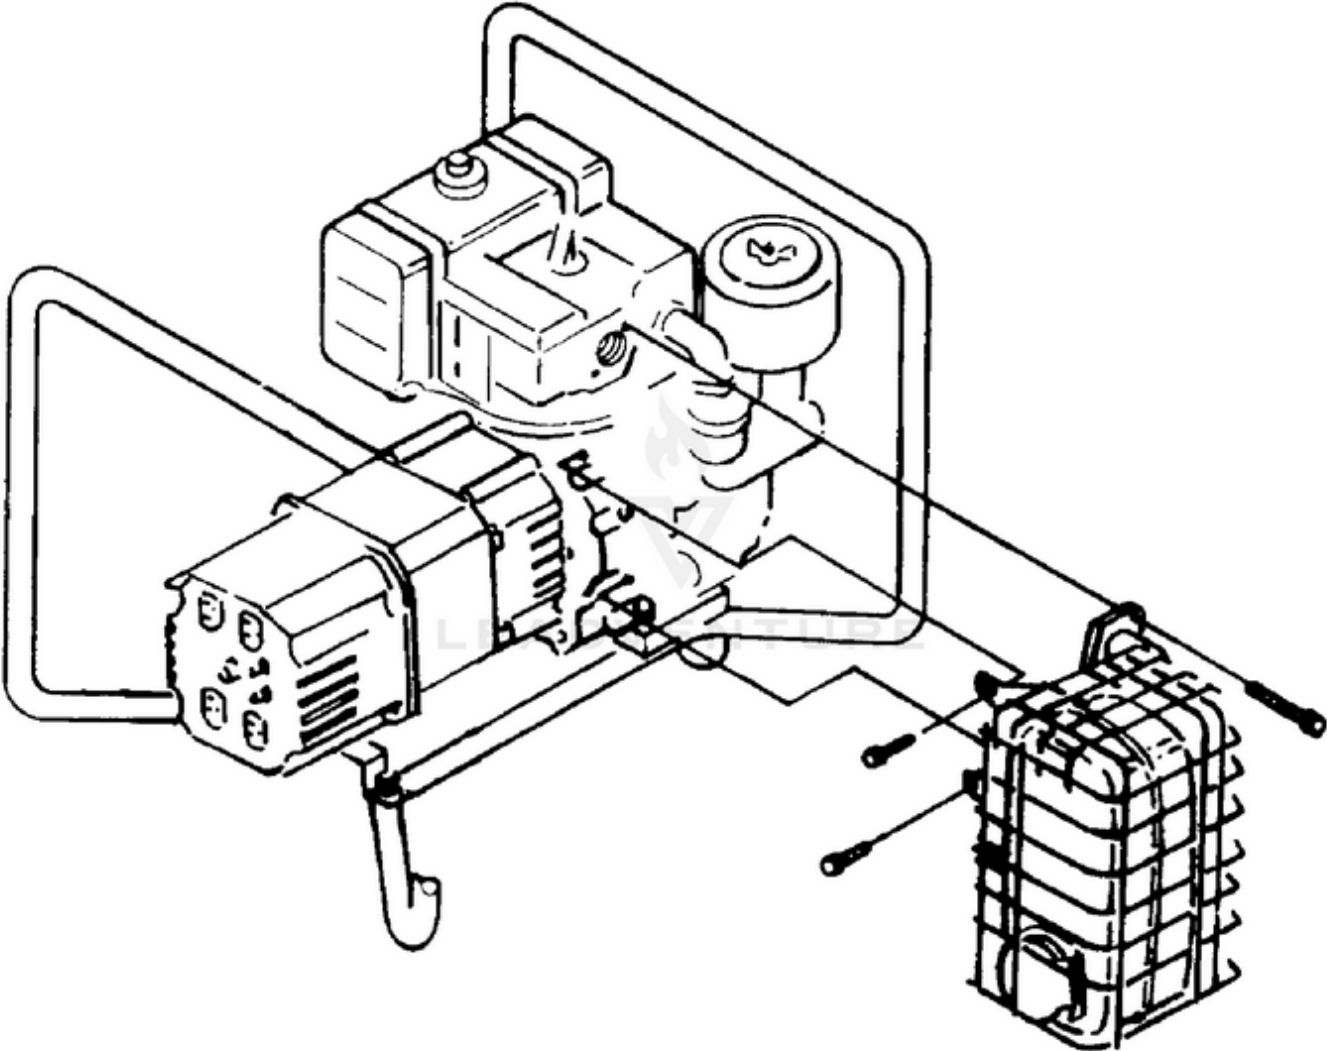

Ref #	Part #	Description	Qty	Context Note
34	02437	WASHER- Shaft retention	5	
35	02365	BRUSH HOLDER	1	
	A03035	BRUSH & RETAINER KIT	1	
36	02857	PIN- Retaining	1	
37	02664	BRUSH	2	
38	80187	SCREW- (3/8-16 x 7/8")	4	
39	A02860	CAPACITOR (w/ Leads)	1	
40	02435	CLIP- Spring	1	
41	028451	BRACKET- Generator mtg.	1	
42	028761	WRAPPER- Stator	1	
43	02983	DECAL- Warning	1	
44	A02433S	STATOR	1	
45	80083	SCREW	2	
46	82538	SCREW	1	
47	83121	WASHER- Lock (int./ext.)	2	
48	4885214	BOLT- Rotor	1	
49	03433	WASHER	1	
50	A02430AS	ROTOR	1	
51	A04013	FAN--Generator	1	
52	82526	SCREW- Pan hd.	4	
53	020267	BELL- End	1	
54	81267	NUT- Hex	4	
55	82530	SCREW- (5/16 x 3 1/4")	2	
56	82477	SCREW-Washer hex hd.	2	
57	49834	PAD- Battery	1	

HLE5500 Generator UT-03704 - Muffler Kit

Rendered by LeadVenture, Inc.