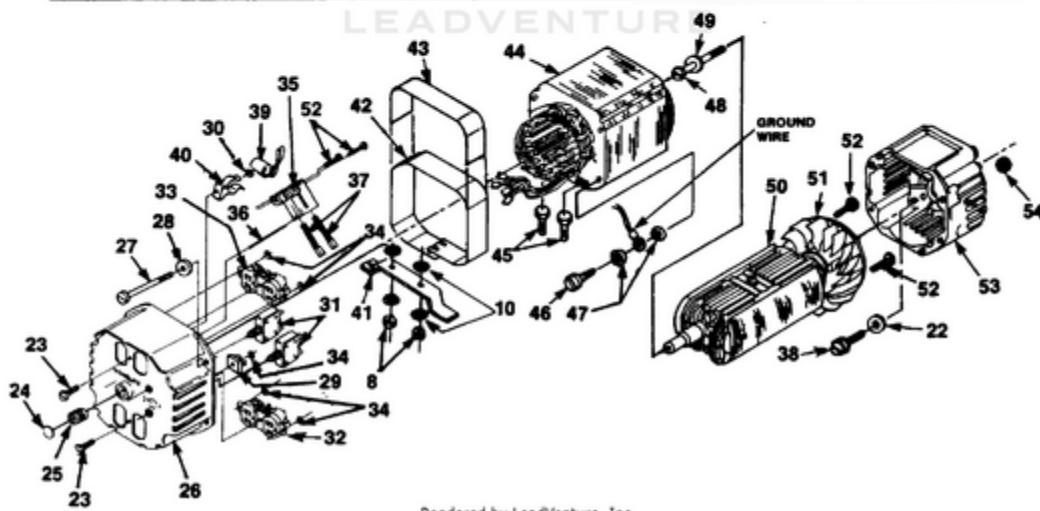

HLE5500 Generator UT-03704 - Electric Start

Rendered by LeadVenture, Inc.

Ref #	Part #	Description	Qty	Context Note
1	80089	SCREW	4	
2	84046	WASHER- Flat (5/16")	4	
3	49733	SPACER- Foot	4	
4	48789	FOOT	4	
5	84058	WASHER- Flat (5/16")	6	
6	028421	MEMBER- Frame (gen. end)	1	
7	83081	WASHER- Lock (int.)	5	
8	81162	NUT- Hex (5/167-18)	8	
9		ENGINE	1	For engine replacement parts locate the engine brand name model number, and type number and consult the appropriate dealer in your area.
10	83033	WASHER- Lock (ext./int.)	8	
11	A028881	MEMBER & STARTER	1	
13	JA376123	CABLE (Battery to Solenoid)	1	
14	81242	NUT- Hex	2	
15	83009	WASHER- Lock	2	
22	83078	WASHER- Lock (3/8")	2	
23	80630	SCREW- Mach. pan hd.	2	
24	02438	PLUG- Expansion	1	
25	03044	BEARING- Needle	1	
26	023621	BRUSH HEAD	1	
27	4885301	BOLT- Stator	4	
28	84124	WASHER- Flat	4	
29	95672	RECTIFIER	1	
30	02436	WASHER- Shaft retention	1	
31	02511	BREAKER- Circuit (25 amp.)	2	
32	02863	RECEPTACLE- (240V) (Nema 6-20R)	1	
33	50991	RECEPTACLE- Duplex (Nema 5-15R)	1	

Ref #	Part #	Description	Qty	Context Note
34	02437	WASHER- Shaft retention	5	
35	02365	BRUSH HOLDER	1	
	A03035	BRUSH & RETAINER KIT	1	
36	02857	PIN- Retaining	1	
37	02664	BRUSH	2	
38	80187	SCREW- (3/8-16 x 7/8")	4	
39	A02860	CAPACITOR (w/ Leads)	1	
40	02435	CLIP- Spring	1	
41	028451	BRACKET- Generator mtg.	1	
42	028761	WRAPPER- Stator	1	
43	02983	DECAL- Warning	1	
44	A02433S	STATOR	1	
45	80083	SCREW	2	
46	82538	SCREW	1	
47	83121	WASHER- Lock (int./ext.)	2	
48	4885214	BOLT- Rotor	1	
49	03433	WASHER	1	
50	A02430AS	ROTOR	1	
51	A04013	FAN--Generator	1	
52	82526	SCREW- Pan hd.	4	
53	020267	BELL- End	1	
54	81267	NUT- Hex	4	
55	82530	SCREW- (5/16 x 3 1/4")	2	
56	82477	SCREW-Washer hex hd.	2	
57	49834	PAD- Battery	1	