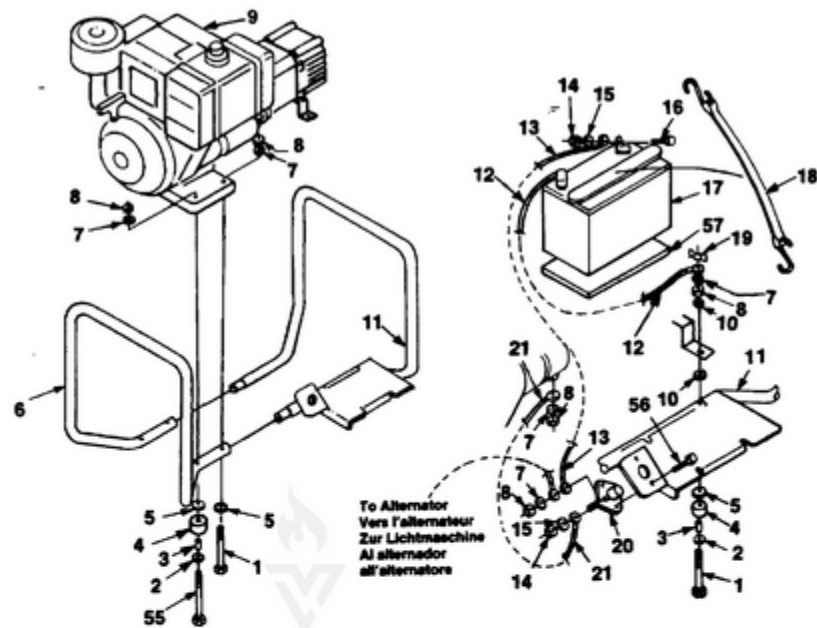

HLE5500 Generator UT-03704 - Electric Start

Rendered by LeadVenture, Inc.

Ref #	Part #	Description	Qty	Context Note
1	80089	SCREW	4	
2	84046	WASHER- Flat (5/16")	4	
3	49733	SPACER- Foot	4	
4	48789	FOOT	4	
5	84058	WASHER- Flat (5/16")	6	
6	028421	MEMBER- Frame (gen. end)	1	
7	83081	WASHER- Lock (int.)	5	
8	81162	NUT- Hex (5/167-18)	8	
9		ENGINE	1	For engine replacement parts locate the engine brand name model number, and type number and consult the appropriate dealer in your area.
10	83033	WASHER- Lock (ext./int.)	8	
11	A028881	MEMBER & STARTER	1	
13	JA376123	CABLE (Battery to Solenoid)	1	
14	81242	NUT- Hex	2	
15	83009	WASHER- Lock	2	
22	83078	WASHER- Lock (3/8")	2	
23	80630	SCREW- Mach. pan hd.	2	
24	02438	PLUG- Expansion	1	
25	03044	BEARING- Needle	1	
26	023621	BRUSH HEAD	1	
27	4885301	BOLT- Stator	4	
28	84124	WASHER- Flat	4	
29	95672	RECTIFIER	1	
30	02436	WASHER- Shaft retention	1	
31	02511	BREAKER- Circuit (25 amp.)	2	
32	02863	RECEPTACLE- (240V) (Nema 6-20R)	1	
33	50991	RECEPTACLE- Duplex (Nema 5-15R)	1	

Ref #	Part #	Description	Qty	Context Note
34	02437	WASHER- Shaft retention	5	
35	02365	BRUSH HOLDER	1	
	A03035	BRUSH & RETAINER KIT	1	
36	02857	PIN- Retaining	1	
37	02664	BRUSH	2	
38	80187	SCREW- (3/8-16 x 7/8")	4	
39	A02860	CAPACITOR (w/ Leads)	1	
40	02435	CLIP- Spring	1	
41	028451	BRACKET- Generator mtg.	1	
42	028761	WRAPPER- Stator	1	
43	02983	DECAL- Warning	1	
44	A02433S	STATOR	1	
45	80083	SCREW	2	
46	82538	SCREW	1	
47	83121	WASHER- Lock (int./ext.)	2	
48	4885214	BOLT- Rotor	1	
49	03433	WASHER	1	
50	A02430AS	ROTOR	1	
51	A04013	FAN--Generator	1	
52	82526	SCREW- Pan hd.	4	
53	020267	BELL- End	1	
54	81267	NUT- Hex	4	
55	82530	SCREW- (5/16 x 3 1/4")	2	
56	82477	SCREW-Washer hex hd.	2	
57	49834	PAD- Battery	1	