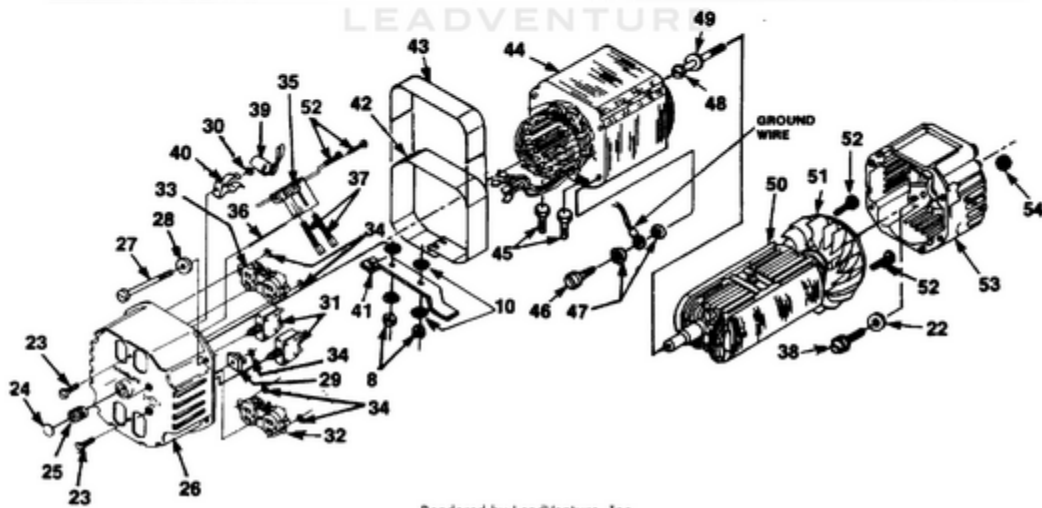

HLE4400 UT-03703-R - Electric Start

Rendered by LeadVenture, Inc.

Ref #	Part #	Description	Qty	Context Note
1	80089	SCREW	4	
2	84046	WASHER- Flat (5/16")	4	
3	49733	SPACER- Foot	4	
4	48789	FOOT	4	
5	84058	WASHER- Flat (5/16")	6	
6	028421	MEMBER- Frame (gen. end)	1	
7	83081	WASHER- Lock (int.)	5	
8	81162	NUT- Hex (5/167-18)	8	
9		ENGINE	1	For engine replacement parts locate the engine brand name model number, and type number and consult the appropriate dealer in your area.
10	83033	WASHER- Lock (ext./int.)	8	
11	A028881	MEMBER & STARTER	1	
13	JA376123	CABLE (Battery to Solenoid)	1	
14	81242	NUT- Hex	2	
15	83009	WASHER- Lock	2	
22	83078	WASHER- Lock (3/8")	2	
23	80630	SCREW- Mach. pan hd.	2	
24	02438	PLUG- Expansion	1	
25	03044	BEARING- Needle	1	
26	023621	BRUSH HEAD	1	
27	4885306	BOLT- Stator	4	
28	84124	WASHER- Flat	4	
29	95672	RECTIFIER	1	
30	02436	WASHER- Shaft retention	1	
31	49831	BREAKER- Circuit (20 amp.)	2	
32	02863	RECEPTACLE- (240V) (Nema 6-20R)	1	
33	50991	RECEPTACLE- Duplex (Nema 5-15R)	1	

Ref #	Part #	Description	Qty	Context Note
34	02437	WASHER- Shaft retention	5	
35	02365	BRUSH HOLDER	1	
	A03035	BRUSH & RETAINER KIT	1	
36	02857	PIN- Retaining	1	
37	02664	BRUSH	2	
38	80187	SCREW- (3/8-16 x 7/8")	4	
39	A02860	CAPACITOR (w/ Leads)	1	
40	02435	CLIP- Spring	1	
41	028451	BRACKET- Generator mtg.	1	
42	028751	WRAPPER- Stator	1	
43	02982	DECAL- Warning	1	
44	A02432S	STATOR	1	
45	80083	SCREW	2	
46	82538	SCREW	1	
47	83121	WASHER- Lock (int./ext.)	2	
48	4885213	BOLT- Rotor	1	
49	03433	WASHER	1	
50	A02429AS	ROTOR	1	
51	A04013	FAN--Generator	1	
52	82526	SCREW- Pan hd.	4	
53	020267	BELL- End	1	
54	81267	NUT- Hex	4	
55	82530	SCREW- (5/16 x 3 1/4")	2	
56	82477	SCREW-Washer hex hd.	2	
57	49834	PAD- Battery	1	