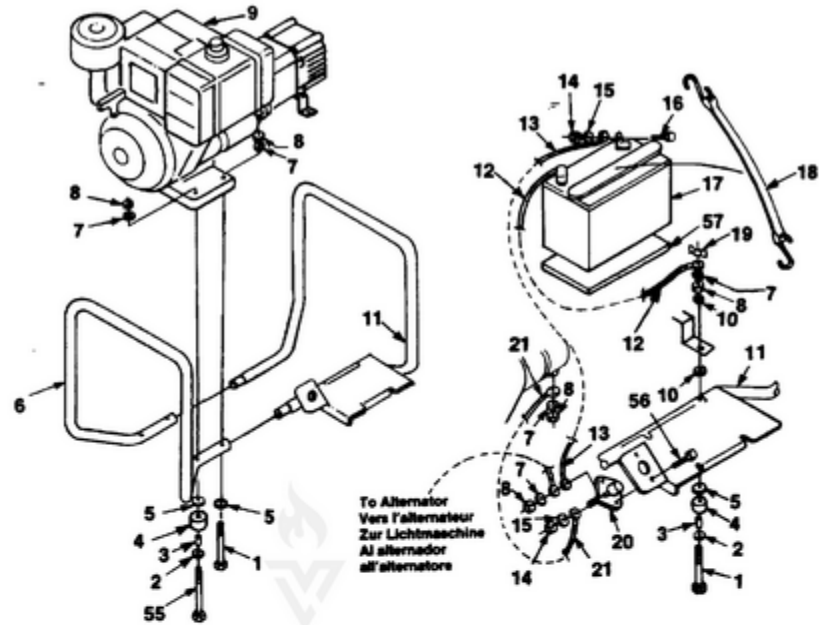

HLE4400 UT-03703-R - Electric Start

Rendered by LeadVenture, Inc.

Ref #	Part #	Description	Qty	Context Note
1	80089	SCREW	4	
2	84046	WASHER- Flat (5/16")	4	
3	49733	SPACER- Foot	4	
4	48789	FOOT	4	
5	84058	WASHER- Flat (5/16")	6	
6	028421	MEMBER- Frame (gen. end)	1	
7	83081	WASHER- Lock (int.)	5	
8	81162	NUT- Hex (5/167-18)	8	
9		ENGINE	1	For engine replacement parts locate the engine brand name model number, and type number and consult the appropriate dealer in your area.
10	83033	WASHER- Lock (ext./int.)	8	
11	A028881	MEMBER & STARTER	1	
13	JA376123	CABLE (Battery to Solenoid)	1	
14	81242	NUT- Hex	2	
15	83009	WASHER- Lock	2	
22	83078	WASHER- Lock (3/8")	2	
23	80630	SCREW- Mach. pan hd.	2	
24	02438	PLUG- Expansion	1	
25	03044	BEARING- Needle	1	
26	023621	BRUSH HEAD	1	
27	4885306	BOLT- Stator	4	
28	84124	WASHER- Flat	4	
29	95672	RECTIFIER	1	
30	02436	WASHER- Shaft retention	1	
31	49831	BREAKER- Circuit (20 amp.)	2	
32	02863	RECEPTACLE- (240V) (Nema 6-20R)	1	
33	50991	RECEPTACLE- Duplex (Nema 5-15R)	1	

Ref #	Part #	Description	Qty	Context Note
34	02437	WASHER- Shaft retention	5	
35	02365	BRUSH HOLDER	1	
	A03035	BRUSH & RETAINER KIT	1	
36	02857	PIN- Retaining	1	
37	02664	BRUSH	2	
38	80187	SCREW- (3/8-16 x 7/8")	4	
39	A02860	CAPACITOR (w/ Leads)	1	
40	02435	CLIP- Spring	1	
41	028451	BRACKET- Generator mtg.	1	
42	028751	WRAPPER- Stator	1	
43	02982	DECAL- Warning	1	
44	A02432S	STATOR	1	
45	80083	SCREW	2	
46	82538	SCREW	1	
47	83121	WASHER- Lock (int./ext.)	2	
48	4885213	BOLT- Rotor	1	
49	03433	WASHER	1	
50	A02429AS	ROTOR	1	
51	A04013	FAN--Generator	1	
52	82526	SCREW- Pan hd.	4	
53	020267	BELL- End	1	
54	81267	NUT- Hex	4	
55	82530	SCREW- (5/16 x 3 1/4")	2	
56	82477	SCREW-Washer hex hd.	2	
57	49834	PAD- Battery	1	