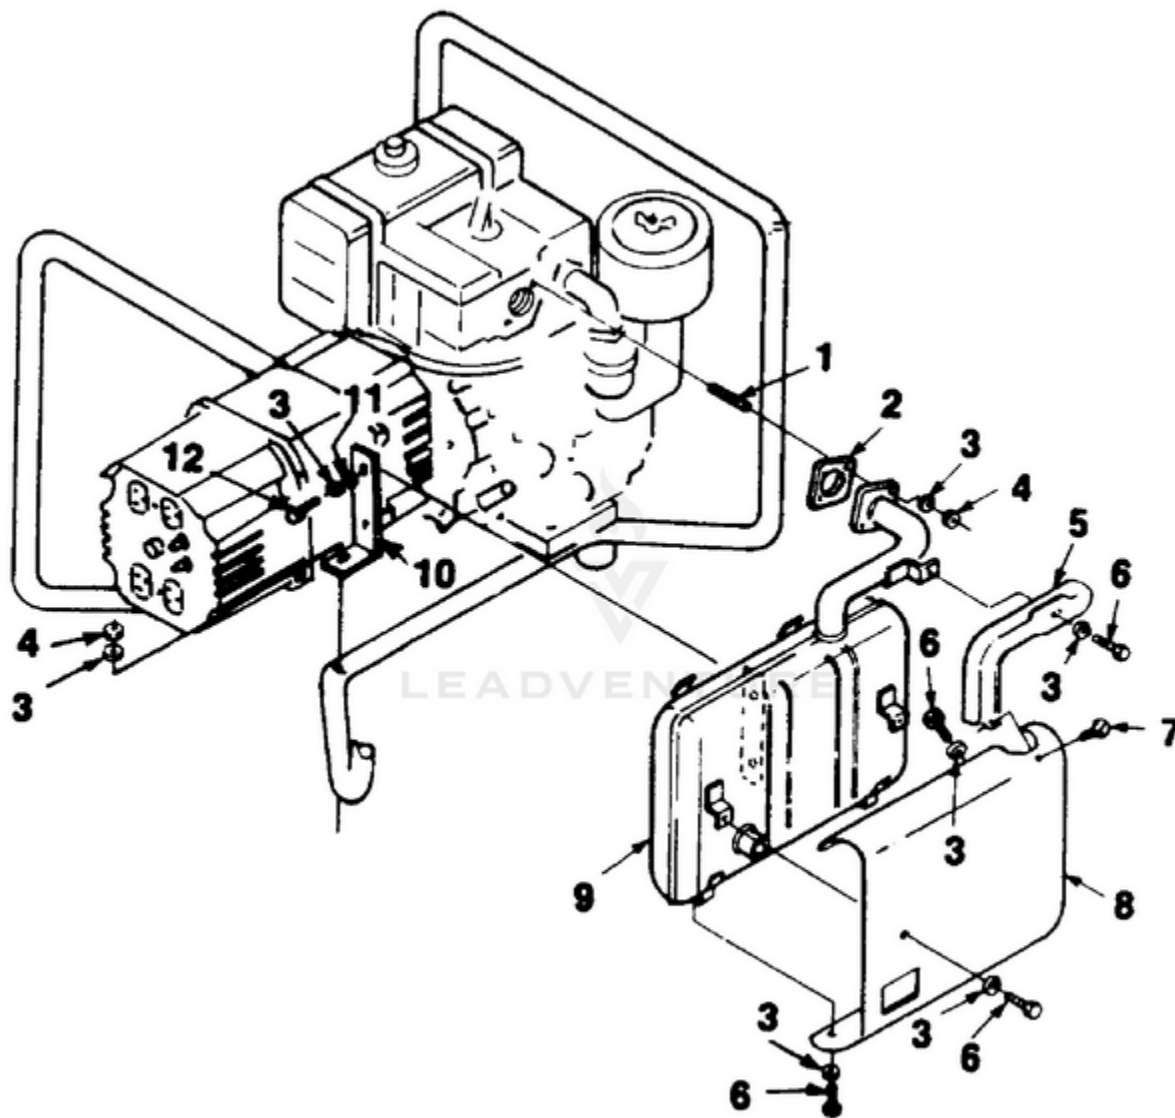

HLE4400 UT-03703-R - Muffler Kit

Rendered by LeadVenture, Inc.

Ref #	Part #	Description	Qty	Context Note
	A49945A	MUFFLER KIT	1	
1	69438	STUD	2	
2	49370	GASKET- Muffler	1	
3	83009	WASHER- Lock (1/4")	11	
4	96212	NUT- (1/4-28)	3	
5	49421	SHIELD- Muffler	1	
6	80044	BOLT- (1/4-20 x 1")	7	
7	82279	SCREW- (8-18 x 3/8")	1	
8	49419	SHIELD- Muffler	1	
9	49372	MUFFLER	1	
10	03043	BRACKET- Support	1	
11	84006	WASHER- Flat	2	
12	80049	BOLT- (1/4-20 x 1/2")	1