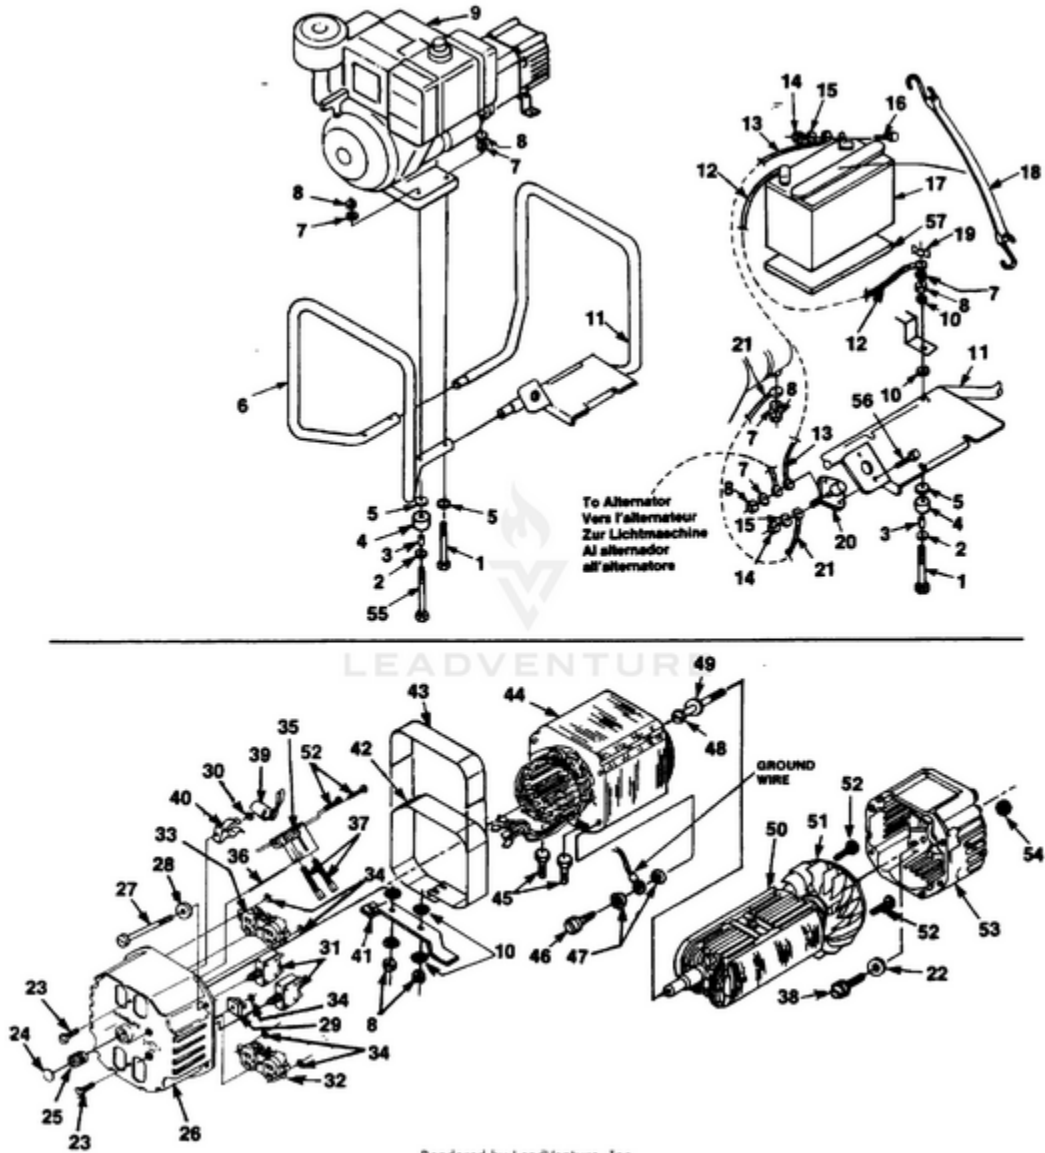

HLE4400 UT-03703-C - Electric Start

Ref #	Part #	Description	Qty	Context Note
1	80089	SCREW	4	
2	84046	WASHER- Flat (5/16")	4	
3	49733	SPACER- Foot	4	
4	48789	FOOT	4	
5	84058	WASHER- Flat (5/16")	6	
6	028421	MEMBER- Frame (gen. end)	1	
7	83081	WASHER- Lock (int.)	5	
8	81162	NUT- Hex (5/167-18)	8	
9		ENGINE	1	For engine replacement parts locate the engine brand name model number, and type number and consult the appropriate dealer in your area.
10	83033	WASHER- Lock (ext./int.)	8	
11	A028881	MEMBER & STARTER	1	
13	JA376123	CABLE (Battery to Solenoid)	1	
14	81242	NUT- Hex	2	
15	83009	WASHER- Lock	2	
22	83078	WASHER- Lock (3/8")	2	
23	80630	SCREW- Mach. pan hd.	2	
24	02438	PLUG- Expansion	1	
25	03044	BEARING- Needle	1	
26	023621	BRUSH HEAD	1	
27	4885306	BOLT- Stator	4	
28	84124	WASHER- Flat	4	
29	95672	RECTIFIER	1	
30	02436	WASHER- Shaft retention	1	
31	49831	BREAKER- Circuit (20 amp.)	2	
32	02863	RECEPTACLE- (240V) (Nema 6-20R)	1	
33	50991	RECEPTACLE- Duplex (Nema 5-15R)	1	

Ref #	Part #	Description	Qty	Context Note
34	02437	WASHER- Shaft retention	5	
35	02365	BRUSH HOLDER	1	
	A03035	BRUSH & RETAINER KIT	1	
36	02857	PIN- Retaining	1	
37	02664	BRUSH	2	
38	80187	SCREW- (3/8-16 x 7/8")	4	
39	A02860	CAPACITOR (w/ Leads)	1	
40	02435	CLIP- Spring	1	
41	028451	BRACKET- Generator mtg.	1	
42	028751	WRAPPER- Stator	1	
43	02982	DECAL- Warning	1	
44	A02432S	STATOR	1	
45	80083	SCREW	2	
46	82538	SCREW	1	
47	83121	WASHER- Lock (int./ext.)	2	
48	4885213	BOLT- Rotor	1	
49	03433	WASHER	1	
50	A02429AS	ROTOR	1	
51	A04013	FAN--Generator	1	
52	82526	SCREW- Pan hd.	4	
53	020267	BELL- End	1	
54	81267	NUT- Hex	4	
55	82530	SCREW- (5/16 x 3 1/4")	2	
56	82477	SCREW-Washer hex hd.	2	
57	49834	PAD- Battery	1	