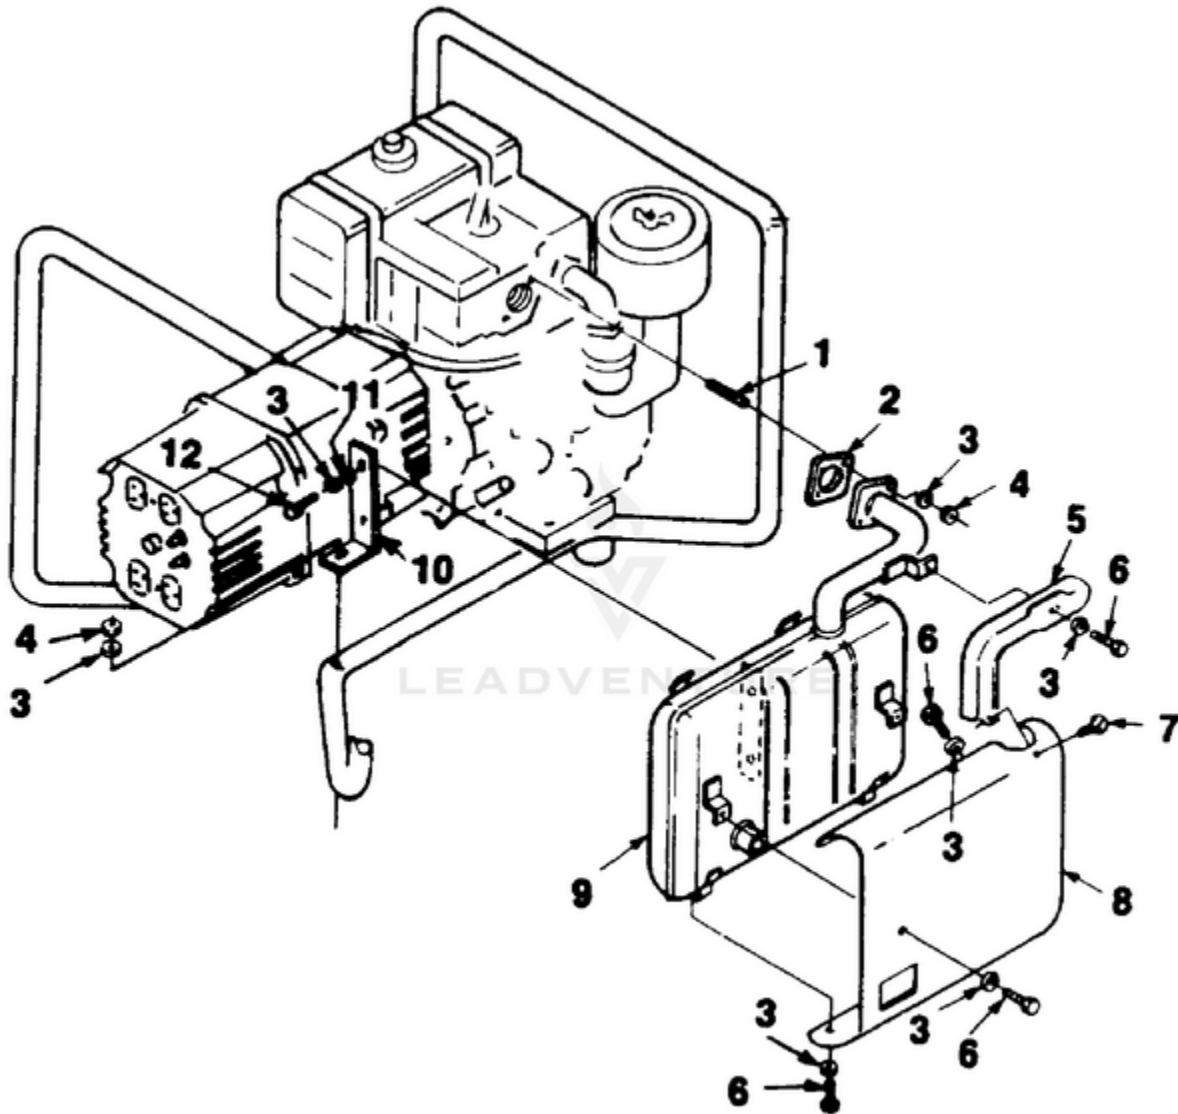

HLE4400 UT-03703-C - Muffler Kit

Rendered by LeadVenture, Inc.

Ref #	Part #	Description	Qty	Context Note
	A49945A	MUFFLER KIT	1	
1	69438	STUD	2	
2	49370	GASKET- Muffler	1	
3	83009	WASHER- Lock (1/4")	11	
4	96212	NUT- (1/4-28)	3	
5	49421	SHIELD- Muffler	1	
6	80044	BOLT- (1/4-20 x 1")	7	
7	82279	SCREW- (8-18 x 3/8")	1	
8	49419	SHIELD- Muffler	1	
9	49372	MUFFLER	1	
10	03043	BRACKET- Support	1	
11	84006	WASHER- Flat	2	
12	80049	BOLT- (1/4-20 x 1/2")	1