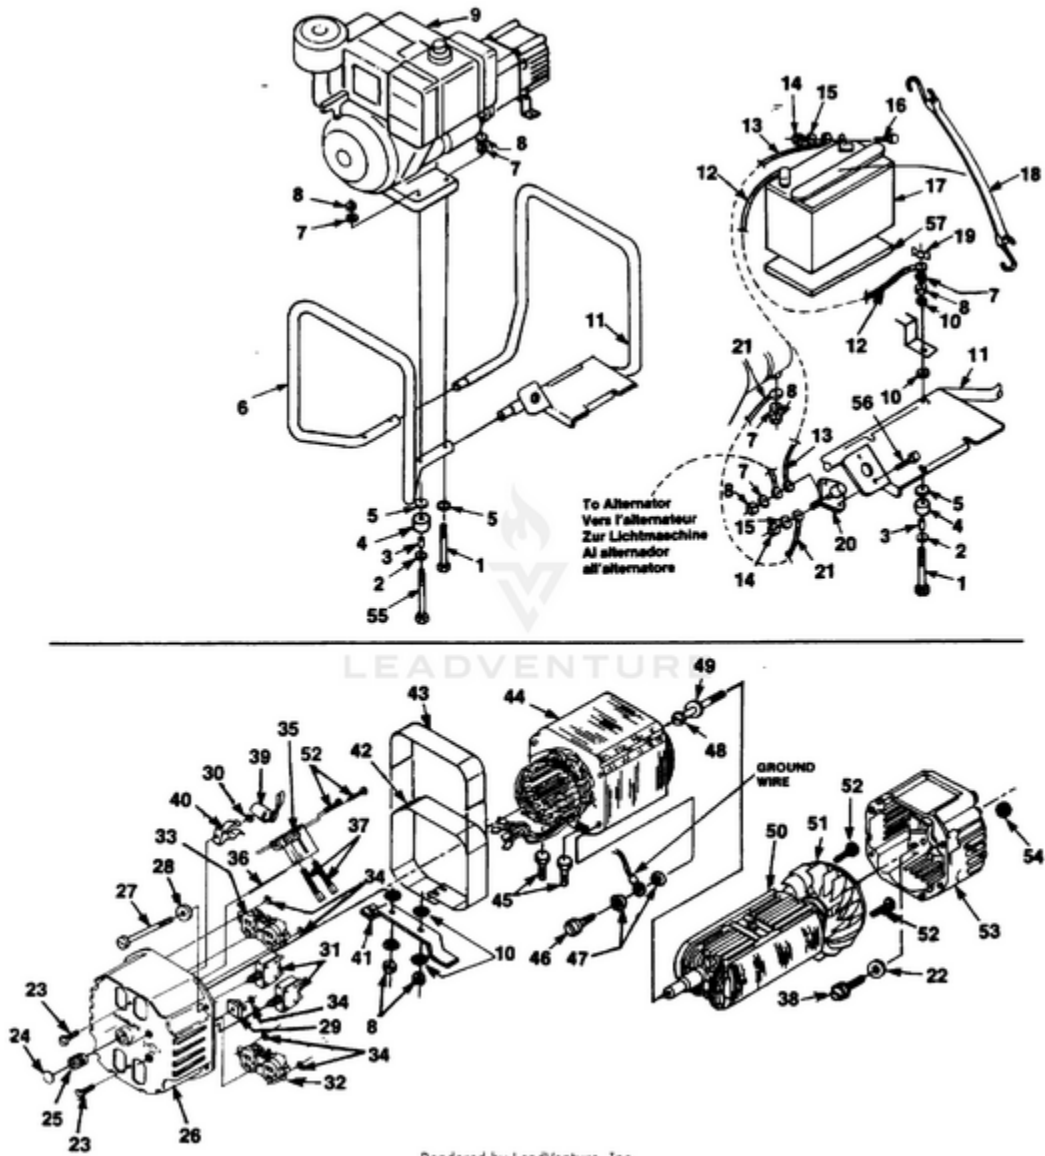

HLE4400 Generator UT-03703-BR - Electric Start

Rendered by LeadVenture, Inc.

<b>Ref #</b>	<b>Part #</b>	<b>Description</b>	<b>Qty</b>	<b>Context Note</b>
1	80089	SCREW	4	
2	84046	WASHER- Flat (5/16")	4	
3	49733	SPACER- Foot	4	
4	48789	FOOT	4	
5	84058	WASHER- Flat (5/16")	6	
6	028421	MEMBER- Frame (gen. end)	1	
7	83081	WASHER- Lock (int.)	5	
8	81162	NUT- Hex (5/167-18)	8	
9		ENGINE	1	For engine replacement parts locate the engine brand name model number, and type number and consult the appropriate dealer in your area.
10	83033	WASHER- Lock (ext./int.)	8	
11	A028881	MEMBER & STARTER	1	
13	JA376123	CABLE (Battery to Solenoid)	1	
14	81242	NUT- Hex	2	
15	83009	WASHER- Lock	2	
22	83078	WASHER- Lock (3/8")	2	
23	80630	SCREW- Mach. pan hd.	2	
24	02438	PLUG- Expansion	1	
25	03044	BEARING- Needle	1	
26	023621	BRUSH HEAD	1	
27	4885306	BOLT- Stator	4	
28	84124	WASHER- Flat	4	
29	95672	RECTIFIER	1	
30	02436	WASHER- Shaft retention	1	
31	49831	BREAKER- Circuit (20 amp.)	2	
32	02863	RECEPTACLE- (240V) (Nema 6-20R)	1	
33	50991	RECEPTACLE- Duplex (Nema 5-15R)	1	

Ref #	Part #	Description	Qty	Context Note
34	02437	WASHER- Shaft retention	5	
35	02365	BRUSH HOLDER	1	
	A03035	BRUSH & RETAINER KIT	1	
36	02857	PIN- Retaining	1	
37	02664	BRUSH	2	
38	80187	SCREW- (3/8-16 x 7/8")	4	
39	A02860	CAPACITOR (w/ Leads)	1	
40	02435	CLIP- Spring	1	
41	028451	BRACKET- Generator mtg.	1	
42	028751	WRAPPER- Stator	1	
43	02982	DECAL- Warning	1	
44	A02432S	STATOR	1	
45	80083	SCREW	2	
46	82538	SCREW	1	
47	83121	WASHER- Lock (int./ext.)	2	
48	4885213	BOLT- Rotor	1	
49	03433	WASHER	1	
50	A02429AS	ROTOR	1	
51	A04013	FAN--Generator	1	
52	82526	SCREW- Pan hd.	4	
53	020267	BELL- End	1	
54	81267	NUT- Hex	4	
55	82530	SCREW- (5/16 x 3 1/4")	2	
56	82477	SCREW-Washer hex hd.	2	
57	49834	PAD- Battery	1	