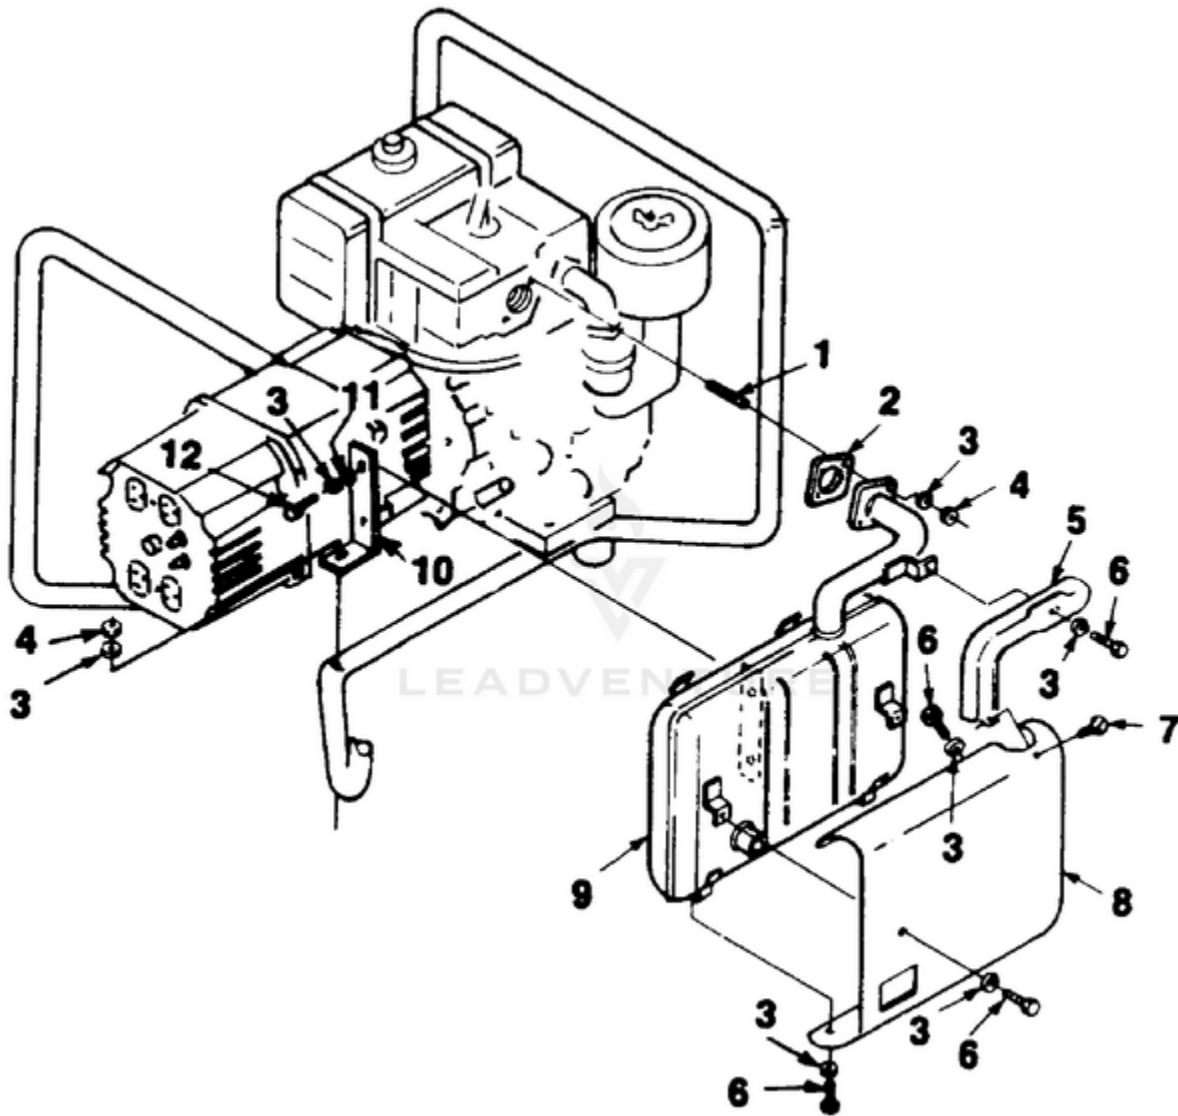

HLE4400 Generator UT-03703-BR - Muffler Kit

Rendered by LeadVenture, Inc.

Ref #	Part #	Description	Qty	Context	Note
	A49945A	MUFFLER KIT	1		
1	69438	STUD	2		
2	49370	GASKET- Muffler	1		
3	83009	WASHER- Lock (1/4")	11		
4	96212	NUT- (1/4-28)	3		
5	49421	SHIELD- Muffler	1		
6	80044	BOLT- (1/4-20 x 1")	7		
7	82279	SCREW- (8-18 x 3/8")	1		
8	49419	SHIELD- Muffler	1		
9	49372	MUFFLER	1		
10	03043	BRACKET- Support	1		
11	84006	WASHER- Flat	2		
12	80049	BOLT- (1/4-20 x 1/2")	1