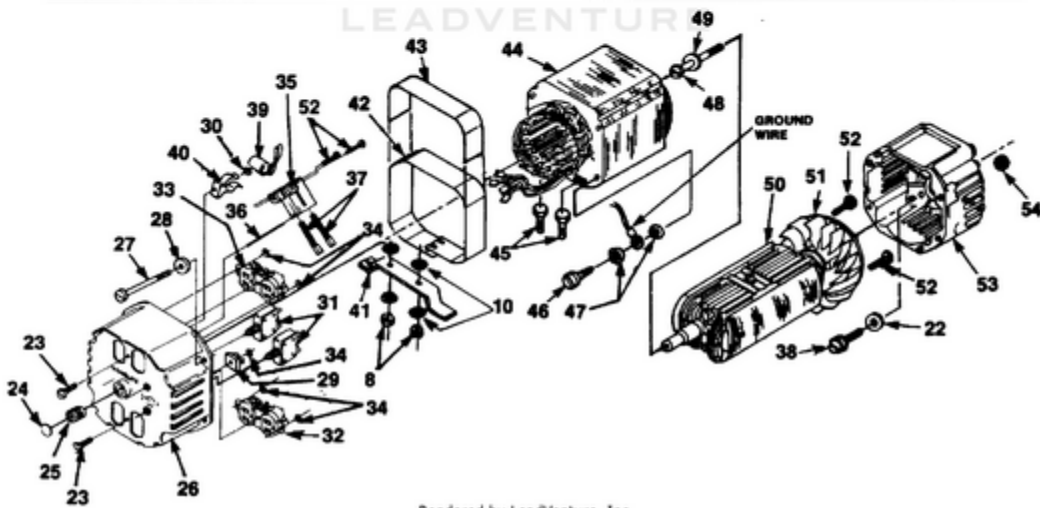

HLE4400 UT-03703-A - Electric Start

Rendered by LeadVenture, Inc.

Ref #	Part #	Description	Qty	Context Note
1	80089	SCREW	4	
2	84046	WASHER- Flat (5/16")	4	
3	49733	SPACER- Foot	4	
4	48789	FOOT	4	
5	84058	WASHER- Flat (5/16")	6	
6	028421	MEMBER- Frame (gen. end)	1	
7	83081	WASHER- Lock (int.)	5	
8	81162	NUT- Hex (5/167-18)	8	
9		ENGINE	1	For engine replacement parts locate the engine brand name model number, and type number and consult the appropriate dealer in your area.
10	83033	WASHER- Lock (ext./int.)	8	
11	A028881	MEMBER & STARTER	1	
13	JA376123	CABLE (Battery to Solenoid)	1	
14	81242	NUT- Hex	2	
15	83009	WASHER- Lock	2	
22	83078	WASHER- Lock (3/8")	2	
23	80630	SCREW- Mach. pan hd.	2	
24	02438	PLUG- Expansion	1	
25	03044	BEARING- Needle	1	
26	023621	BRUSH HEAD	1	
27	4885306	BOLT- Stator	4	
28	84124	WASHER- Flat	4	
29	95672	RECTIFIER	1	
30	02436	WASHER- Shaft retention	1	
31	49831	BREAKER- Circuit (20 amp.)	2	
32	02863	RECEPTACLE- (240V) (Nema 6-20R)	1	
33	50991	RECEPTACLE- Duplex (Nema 5-15R)	1	

Ref #	Part #	Description	Qty	Context Note
34	02437	WASHER- Shaft retention	5	
35	02365	BRUSH HOLDER	1	
	A03035	BRUSH & RETAINER KIT	1	
36	02857	PIN- Retaining	1	
37	02664	BRUSH	2	
38	80187	SCREW- (3/8-16 x 7/8")	4	
39	A02860	CAPACITOR (w/ Leads)	1	
40	02435	CLIP- Spring	1	
41	028451	BRACKET- Generator mtg.	1	
42	028751	WRAPPER- Stator	1	
43	02982	DECAL- Warning	1	
44	A02432S	STATOR	1	
45	80083	SCREW	2	
46	82538	SCREW	1	
47	83121	WASHER- Lock (int./ext.)	2	
48	4885213	BOLT- Rotor	1	
49	03433	WASHER	1	
50	A02429AS	ROTOR	1	
51	A04013	FAN--Generator	1	
52	82526	SCREW- Pan hd.	4	
53	020267	BELL- End	1	
54	81267	NUT- Hex	4	
55	82530	SCREW- (5/16 x 3 1/4")	2	
56	82477	SCREW-Washer hex hd.	2	
57	49834	PAD- Battery	1	