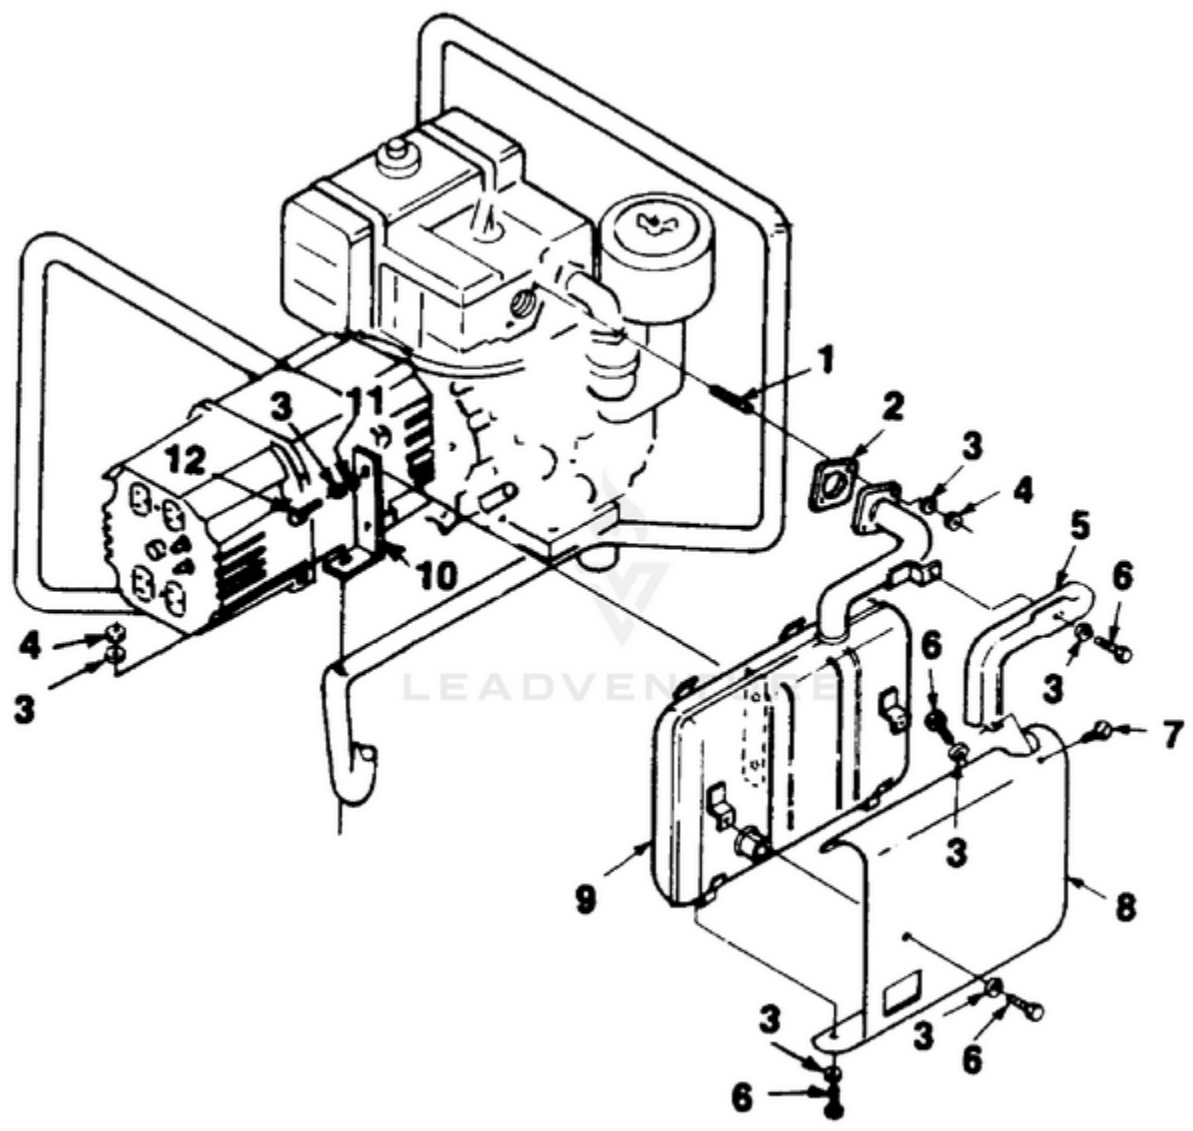

HLE4400 UT-03703-A - Muffler Kit

Rendered by LeadVenture, Inc.

Ref #	Part #	Description	Qty	Context Note
	A49945A	MUFFLER KIT	1	
1	69438	STUD	2	
2	49370	GASKET- Muffler	1	
3	83009	WASHER- Lock (1/4")	11	
4	96212	NUT- (1/4-28)	3	
5	49421	SHIELD- Muffler	1	
6	80044	BOLT- (1/4-20 x 1")	7	
7	82279	SCREW- (8-18 x 3/8")	1	
8	49419	SHIELD- Muffler	1	
9	49372	MUFFLER	1	
10	03043	BRACKET- Support	1	
11	84006	WASHER- Flat	2	
12	80049	BOLT- (1/4-20 x 1/2")	1