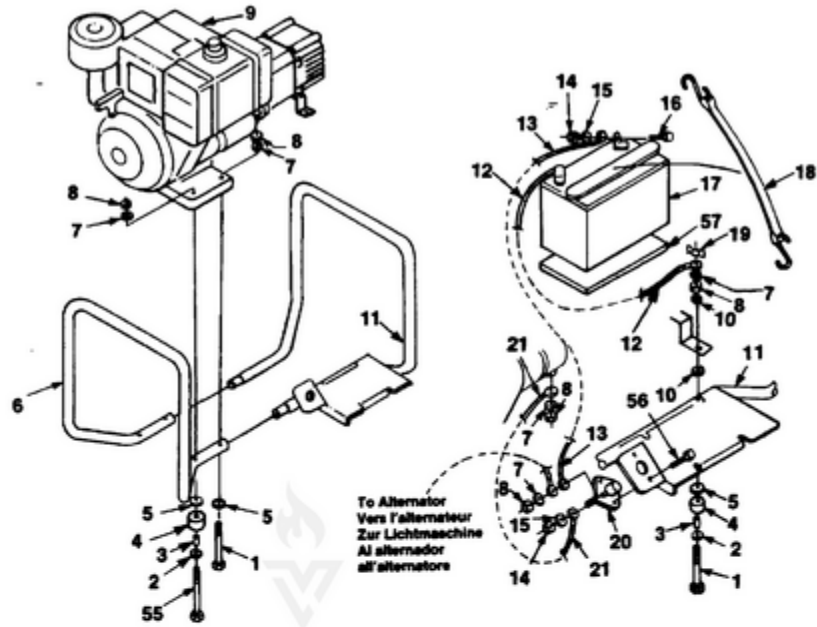

HLE4400 UT-03703-A - Electric Start

Rendered by LeadVenture, Inc.

Ref #	Part #	Description	Qty	Context Note
1	80089	SCREW	4	
2	84046	WASHER- Flat (5/16")	4	
3	49733	SPACER- Foot	4	
4	48789	FOOT	4	
5	84058	WASHER- Flat (5/16")	6	
6	028421	MEMBER- Frame (gen. end)	1	
7	83081	WASHER- Lock (int.)	5	
8	81162	NUT- Hex (5/167-18)	8	
9		ENGINE	1	For engine replacement parts locate the engine brand name model number, and type number and consult the appropriate dealer in your area.
10	83033	WASHER- Lock (ext./int.)	8	
11	A028881	MEMBER & STARTER	1	
13	JA376123	CABLE (Battery to Solenoid)	1	
14	81242	NUT- Hex	2	
15	83009	WASHER- Lock	2	
22	83078	WASHER- Lock (3/8")	2	
23	80630	SCREW- Mach. pan hd.	2	
24	02438	PLUG- Expansion	1	
25	03044	BEARING- Needle	1	
26	023621	BRUSH HEAD	1	
27	4885306	BOLT- Stator	4	
28	84124	WASHER- Flat	4	
29	95672	RECTIFIER	1	
30	02436	WASHER- Shaft retention	1	
31	49831	BREAKER- Circuit (20 amp.)	2	
32	02863	RECEPTACLE- (240V) (Nema 6-20R)	1	
33	50991	RECEPTACLE- Duplex (Nema 5-15R)	1	

Ref #	Part #	Description	Qty	Context Note
34	02437	WASHER- Shaft retention	5	
35	02365	BRUSH HOLDER	1	
	A03035	BRUSH & RETAINER KIT	1	
36	02857	PIN- Retaining	1	
37	02664	BRUSH	2	
38	80187	SCREW- (3/8-16 x 7/8")	4	
39	A02860	CAPACITOR (w/ Leads)	1	
40	02435	CLIP- Spring	1	
41	028451	BRACKET- Generator mtg.	1	
42	028751	WRAPPER- Stator	1	
43	02982	DECAL- Warning	1	
44	A02432S	STATOR	1	
45	80083	SCREW	2	
46	82538	SCREW	1	
47	83121	WASHER- Lock (int./ext.)	2	
48	4885213	BOLT- Rotor	1	
49	03433	WASHER	1	
50	A02429AS	ROTOR	1	
51	A04013	FAN--Generator	1	
52	82526	SCREW- Pan hd.	4	
53	020267	BELL- End	1	
54	81267	NUT- Hex	4	
55	82530	SCREW- (5/16 x 3 1/4")	2	
56	82477	SCREW-Washer hex hd.	2	
57	49834	PAD- Battery	1	