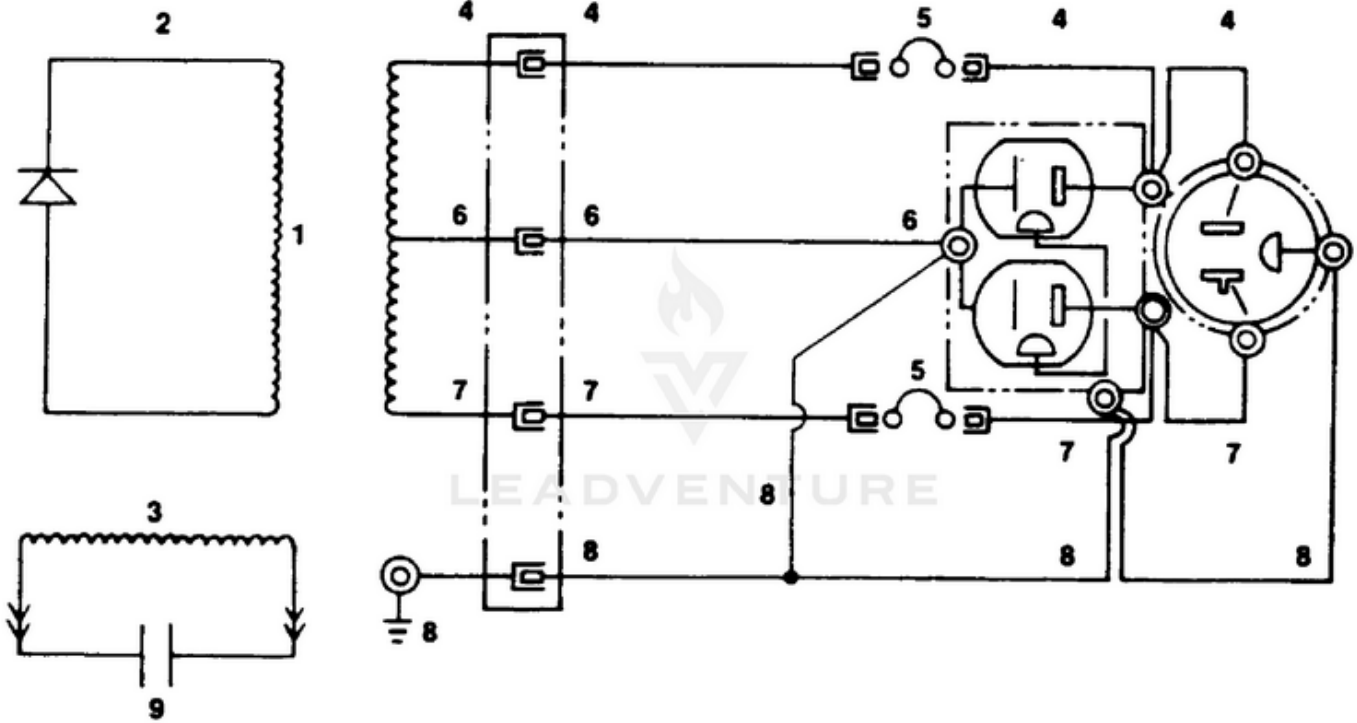

HL4400 Generator UT-03682 - Wiring Diagram

Rendered by LeadVenture, Inc.

Ref #	Part #	Description	Qty	Context Note
1		Main Coil	1	
2		Field Coil	1	
3		Coil Condenser	1	
4		Red	1	
5		Circuit Protector	1	
6		White	1	
7		Blue	1	
8		Ground	1	
9		Condenser	1