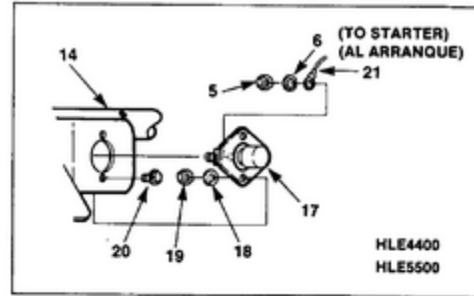

HL4400 Generator UT-03682 - Engine & Frame

Rendered by LeadVenture, Inc.

Ref #	Part #	Description	Qty	Context Note
1		ENGINE	1	For engine replacement parts locate the engine brand name, model number, and type number and consult the appropriate dealer in your area.
2	49613	DECAL- Warning	1	
3	49598	DECAL- Caution	1	
4	020451	MEMBER- Frame (Engine)	1	
5	81162	NUT- Hex (5/16-18)	7	
6	83081	WASHER- Locking (5/16")	1	
7	48789	FOOT	4	
8	49733	SPACER- Foot	4	
9	84046	WASHER- Flat (5/16")	4	
10	82529	SCREW- Cap hex hd (Gen & Carburetor Side)	2	
	82530	SCREW- Cap hex hd. (Engine Side)	2	
11	JA400200	BOLT- Engine (Rear)	2	
12	83033	WASHER- Lock ext./int.	13	
13	84058	WASHER- Flat (5/16")	4	
14	020461	MEMBER- Frame (Gen)	1	
15	49490	DECAL- Ground	1	
16	81015	NUT- Wing- (5/16-18)	1	

HL4400 Generator UT-03682 - Generator

Rendered by LeadVenture, Inc.

Ref #	Part #	Description	Qty	Context Note
1	0120928	END COVER	1	
2	0078216	BOLT- End cover	2	
3	80260	SCREW- Rd. hd.	2	
4	83022	WASHER- Lock	4	
5	84111	WASHER- Flat	4	
6	49495	DECAL- Warning	1	
7	49801	BREAKER- Circuit (20 amp)	1	
8	81009	NUT- Hex	2	
9	0120911	SCREW- (M5 x 12mm)	3	
10	0078209	BOLT- Stator	1	
11	83018	WASHER- Lock	1	
12	0120926	END- Bell	1	
13	49706	DECAL- Output	1	
14	0120923	COVER- Stator	1	
15	0120922	STATOR	1	
16	0078245	CAPACITOR	1	
17	0078246	CAPACITOR HOLDER	1	
18	50991	RECEPTACLE (120v)	1	
19	49708	RECEPTACLE (240v)	1	
20	0120925	BOLT- Rotor	1	
21	0078205	BEARING- Ball	1	
22	0120924	ROTOR	1	
23	0078218	FAN	1	
24	JA400264	SCREW- Hex hd. (3/8-16 x 1 1/4")	1	
25	0120921	ADAPTOR	1	
26	88170	SCREW- Fillister hd.	4	
27	0078214	SCREW- Hex tapping (M5 x 14mm)	4	

HL4400 Generator UT-03682 - Wiring Diagram

Rendered by LeadVenture, Inc.

Ref #	Part #	Description	Qty	Context Note
1		Main Coil	1	
2		Field Coil	1	
3		Coil Condenser	1	
4		Red	1	
5		Circuit Protector	1	
6		White	1	
7		Blue	1	
8		Ground	1	
9		Condenser	1	