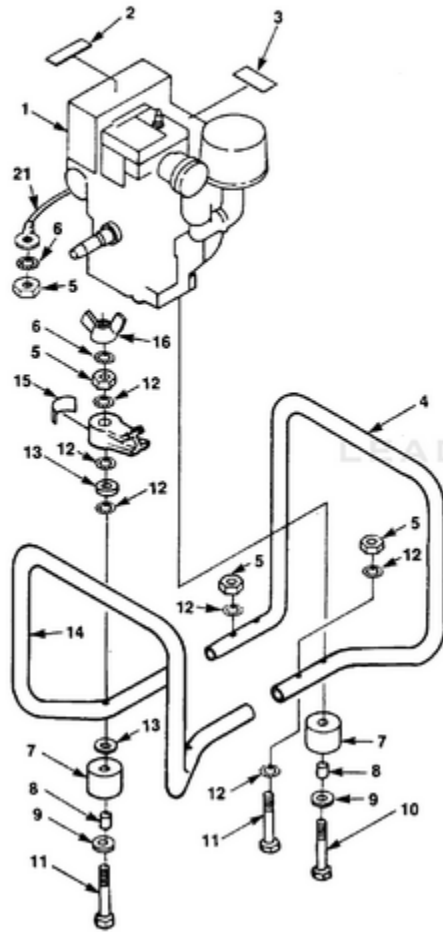

HL4400 Generator UT-03682 - Engine & Frame

Rendered by LeadVenture, Inc.

Ref #	Part #	Description	Qty	Context Note
1		ENGINE	1	For engine replacement parts locate the engine brand name, model number, and type number and consult the appropriate dealer in your area.
2	49613	DECAL- Warning	1	
3	49598	DECAL- Caution	1	
4	020451	MEMBER- Frame (Engine)	1	
5	81162	NUT- Hex (5/16-18)	7	
6	83081	WASHER- Locking (5/16")	1	
7	48789	FOOT	4	
8	49733	SPACER- Foot	4	
9	84046	WASHER- Flat (5/16")	4	
10	82529	SCREW- Cap hex hd (Gen & Carburetor Side)	2	
	82530	SCREW- Cap hex hd. (Engine Side)	2	
11	JA400200	BOLT- Engine (Rear)	2	
12	83033	WASHER- Lock ext./int.	13	
13	84058	WASHER- Flat (5/16")	4	
14	020461	MEMBER- Frame (Gen)	1	
15	49490	DECAL- Ground	1	
16	81015	NUT- Wing- (5/16-18)	1	

HL4400 Generator UT-03682 - Generator

Rendered by LeadVenture, Inc.

Ref #	Part #	Description	Qty	Context Note
1	0120928	END COVER	1	
2	0078216	BOLT- End cover	2	
3	80260	SCREW- Rd. hd.	2	
4	83022	WASHER- Lock	4	
5	84111	WASHER- Flat	4	
6	49495	DECAL- Warning	1	
7	49801	BREAKER- Circuit (20 amp)	1	
8	81009	NUT- Hex	2	
9	0120911	SCREW- (M5 x 12mm)	3	
10	0078209	BOLT- Stator	1	
11	83018	WASHER- Lock	1	
12	0120926	END- Bell	1	
13	49706	DECAL- Output	1	
14	0120923	COVER- Stator	1	
15	0120922	STATOR	1	
16	0078245	CAPACITOR	1	
17	0078246	CAPACITOR HOLDER	1	
18	50991	RECEPTACLE (120v)	1	
19	49708	RECEPTACLE (240v)	1	
20	0120925	BOLT- Rotor	1	
21	0078205	BEARING- Ball	1	
22	0120924	ROTOR	1	
23	0078218	FAN	1	
24	JA400264	SCREW- Hex hd. (3/8-16 x 1 1/4")	1	
25	0120921	ADAPTOR	1	
26	88170	SCREW- Fillister hd.	4	
27	0078214	SCREW- Hex tapping (M5 x 14mm)	4	

HL4400 Generator UT-03682 - Wiring Diagram

Rendered by LeadVenture, Inc.

Ref #	Part #	Description	Qty	Context Note
1		Main Coil	1	
2		Field Coil	1	
3		Coil Condenser	1	
4		Red	1	
5		Circuit Protector	1	
6		White	1	
7		Blue	1	
8		Ground	1	
9		Condenser	1	