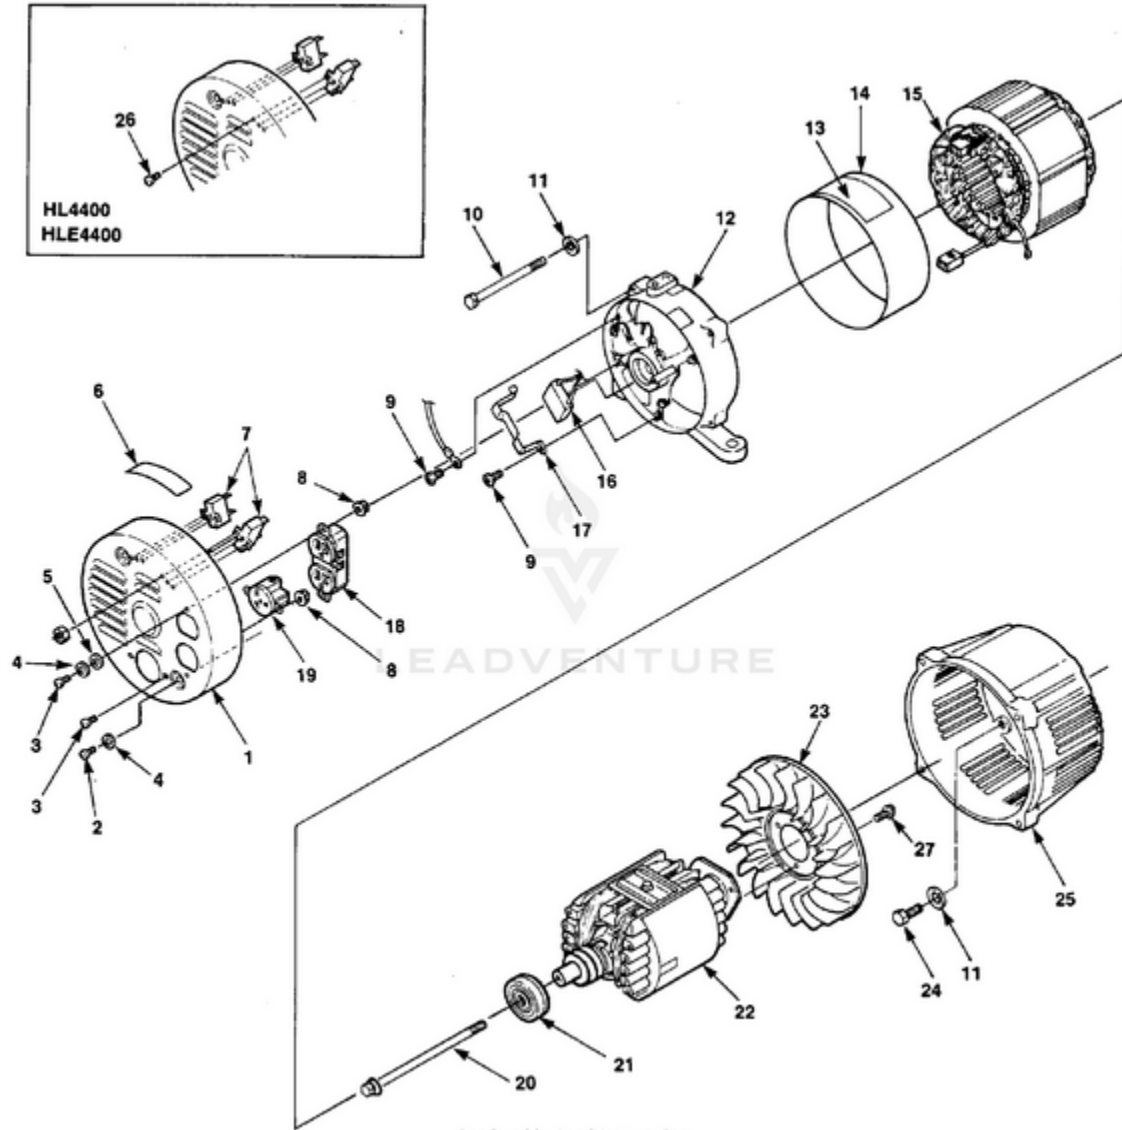

HL4400 Generator UT-03682 - Engine & Frame

Rendered by LeadVenture, Inc.

Ref #	Part #	Description	Qty	Context Note
1		ENGINE	1	For engine replacement parts locate the engine brand name, model number, and type number and consult the appropriate dealer in your area.
2	49613	DECAL- Warning	1	
3	49598	DECAL- Caution	1	
4	020451	MEMBER- Frame (Engine)	1	
5	81162	NUT- Hex (5/16-18)	7	
6	83081	WASHER- Locking (5/16")	1	
7	48789	FOOT	4	
8	49733	SPACER- Foot	4	
9	84046	WASHER- Flat (5/16")	4	
10	82529	SCREW- Cap hex hd (Gen & Carburetor Side)	2	
	82530	SCREW- Cap hex hd. (Engine Side)	2	
11	JA400200	BOLT- Engine (Rear)	2	
12	83033	WASHER- Lock ext./int.	13	
13	84058	WASHER- Flat (5/16")	4	
14	020461	MEMBER- Frame (Gen)	1	
15	49490	DECAL- Ground	1	
16	81015	NUT- Wing- (5/16-18)	1	

HL4400 Generator UT-03682 - Generator

Rendered by LeadVenture, Inc.

Ref #	Part #	Description	Qty	Context Note
1	0120928	END COVER	1	
2	0078216	BOLT- End cover	2	
3	80260	SCREW- Rd. hd.	2	
4	83022	WASHER- Lock	4	
5	84111	WASHER- Flat	4	
6	49495	DECAL- Warning	1	
7	49801	BREAKER- Circuit (20 amp)	1	
8	81009	NUT- Hex	2	
9	0120911	SCREW- (M5 x 12mm)	3	
10	0078209	BOLT- Stator	1	
11	83018	WASHER- Lock	1	
12	0120926	END- Bell	1	
13	49706	DECAL- Output	1	
14	0120923	COVER- Stator	1	
15	0120922	STATOR	1	
16	0078245	CAPACITOR	1	
17	0078246	CAPACITOR HOLDER	1	
18	50991	RECEPTACLE (120v)	1	
19	49708	RECEPTACLE (240v)	1	
20	0120925	BOLT- Rotor	1	
21	0078205	BEARING- Ball	1	
22	0120924	ROTOR	1	
23	0078218	FAN	1	
24	JA400264	SCREW- Hex hd. (3/8-16 x 1 1/4")	1	
25	0120921	ADAPTOR	1	
26	88170	SCREW- Fillister hd.	4	
27	0078214	SCREW- Hex tapping (M5 x 14mm)	4	