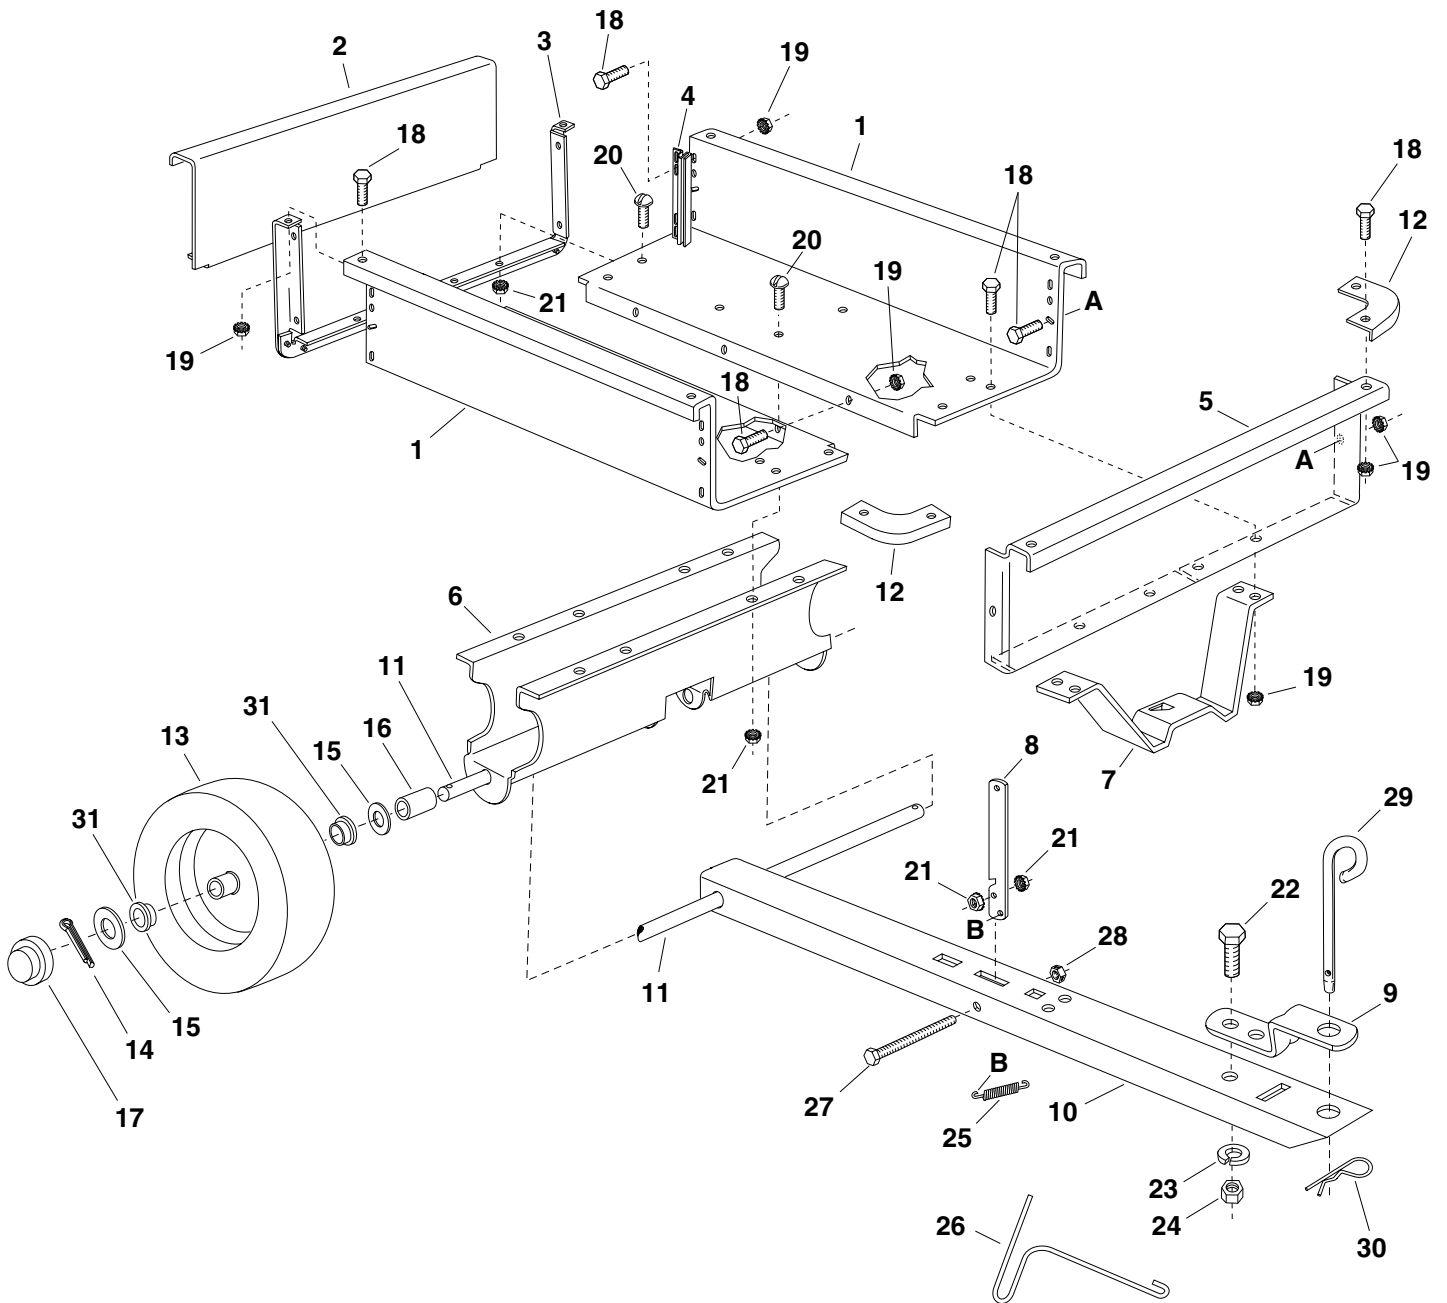

Dump Cart

DC750, HDC1000 (45-01011, 45-01713)

REPAIR PARTS FOR UTILITY CARTS MODELS 45-01011, 190-653A, 45-01713 & 190-368B

REPAIR PARTS LIST FOR UTILITY CARTS MODELS 45-01011, 190-653A, 45-01713 & 190-368B

REF. NO.	PART NO.	DESCRIPTION	45-01011 190-653A	45-01713 190-368B
1	23985	Cart Body	2	2
2	23502	Tailgate	1	1
3	62458	Tailgate Reinforcement Bracket	1	1
4	23548	Guide, Tailgate	2	2
5	23492	Front Panel	1	1
6	23506	Wheel Support	1	----
	23507	Wheel Support	----	1
7	24497	Latch Stand Bracket	1	1
8	24498	Latch Lock Lever	1	1
9	23014	Hitch Bracket	1	1
10	24749	Draw Bar Tongue	1	----
	24750	Draw Bar Tongue	----	1
11	24896	Axle, Wheel 3/4" Dia.	1	----
	24897	Axle, Wheel 1" Dia.	----	1
12	23484	Cap, Front Corner	2	2
13	43008	Wheel, 16/4.00 x 8.00	2	----
	46272	Wheel, 15/6.00 x 8.00	----	2
14	43010	Cotter Pin, 1/8" Dia. x 1" *	2	----
	43093	Cotter Pin, 1/8" Dia. x 1-1/2" *	----	2
15	43009	Washer, Flat 3/4" *	4	----
	43601	Washer, Flat 1" *	----	4
16	44678	Spacer Tube, 1-1/4" O.D. x 2" Lg.	----	2
17	43014	Hub Cap	2	2
18	43175	Hex Bolt, 1/4-20 x 1/2" *	21	21
19	46978	Hex Nut, 1/4-20 (SEMS)	21	21
20	43814	Truss Hd. Bolt, 5/16-18 x 3/4" Lg.*	12	12
21	46980	Hex Nut, 5/16-18 (SEMS)	14	14
22	43001	Hex Bolt, 3/8-16 x 1" Lg. *	1	1
23	43003	Lock Washer, 3/8" *	1	1
24	43015	Hex nut, 3/8-16 *	1	1
25	47408	Extension Spring	1	1
26	47622	Spring Puller Tool	1	1
27	47407	Hex Bolt, 5/16-18 x 3-3/4*	1	1
28	43064	Hex Lock Nut, 5/16-18*	1	1
29	23353	Hitch Pin	1	1
30	43343	Hair Cotter Pin, 1/8" (#4) *	1	1
31	44264	Wheel Bearing	4	----
	44488	Wheel Bearing	----	4
	48459	Owner's Manual	1	1