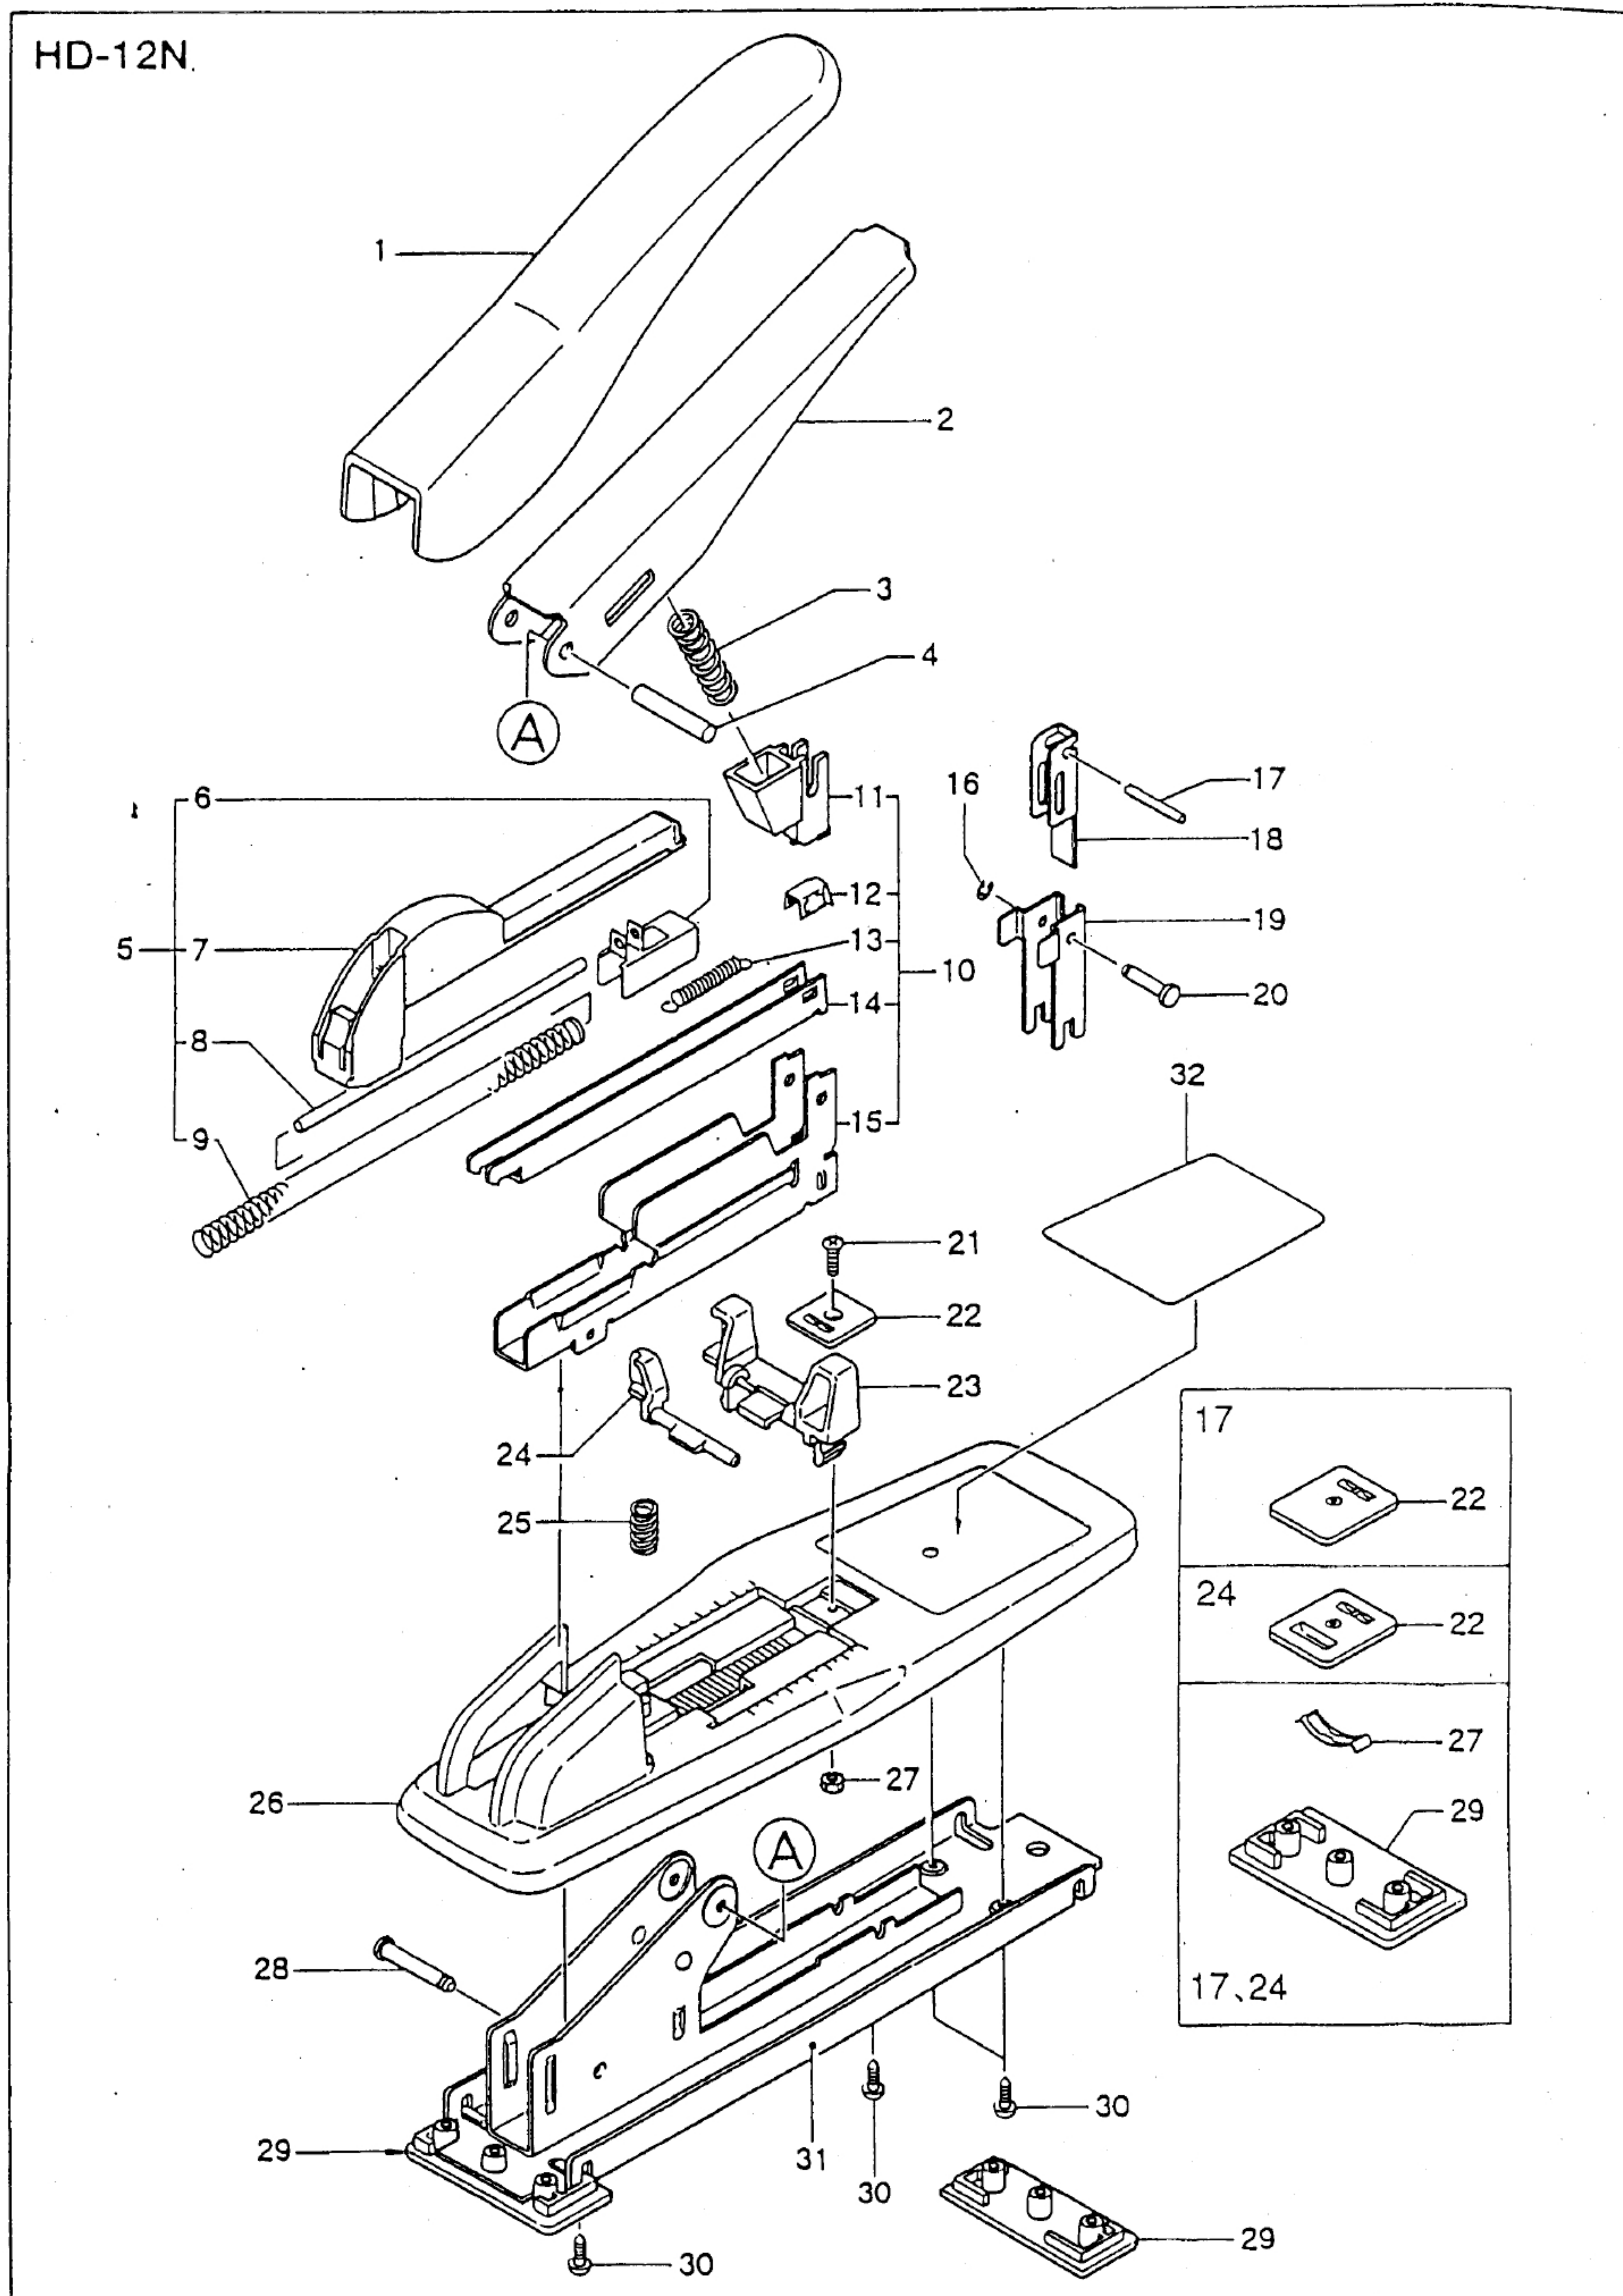

HD-12N/13,17,24

Tool Model	Part NO	Part Code	Description
HD-12N/13	1	HD15226	HANDLE COVER
HD-12N/13	2	HD14010	HANDLE UNIT
HD-12N/13	3	KK23687	COMP. SPRING 3687
HD-12N/13	4	FF31132	PIN 1132
HD-12N/13	5	HD80015	PUSHER ASSY
HD-12N/13	6	HD14000	PUSHER
HD-12N/13	8	HD14001	SPRING GUIDE
HD-12N/13	9	KK23686	COMPRESSION SPRING 3686
HD-12N/13	10	HD80016	MAGAZINE ASSY
HD-12N/13	11	HD13998	DRIVER GUIDE
HD-12N/13	12	HD12238	STAPLE SUPPORTER
HD-12N/13	13	KK13275	SPRING 3275
HD-12N/13	14	HD13997	STAPLE GUIDE
HD-12N/13	15	HD13996	MAGAZINE
HD-12N/13	16	JJ10104	E-RING 2.3
HD-12N/13	17	FF31132	PIN 1132
HD-12N/13	18	HD12240	DRIVER UNIT
HD-12N/13	19	HD12239	MAGAZINE COVER
HD-12N/13	20	FF41292	PIN 1292 (FOR HD-12S/13)
HD-12N/13	21	AA22101	PLUS SCREW 3X10
HD-12N/13	22	HD12256	CLINCHER
HD-12N/13	23	HD14007	GUAGE
HD-12N/13	24	HD14008	LOCK LEVER
HD-12N/13	25	KK23236	SPRING 3236
HD-12N/13	26	HD15227	BASE COVER
HD-12N/13	27	CC41104	HEX.NUT 1-3
HD-12N/13	28	FF41291	STEP PIN 1291 (HD-12S/24)
HD-12N/13	29	HD12254	RUBBER FEET
HD-12N/13	30	AA05104	TAP TIGHT(P) 3X10
HD-12N/13	31	HD14002	BASE UNIT
HD-12N/13	32	HD14012	NAME PLATE