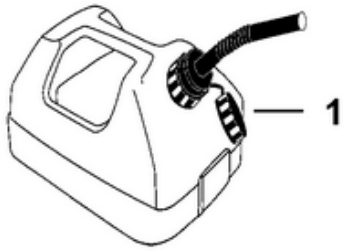

HB30160 Blower UT-08070-R - Accessories

Rendered by LeadVenture, Inc.

Ref #	Part #	Description	Qty	Context	Note	MSRP
1	A02976A	GAS CAN 1 1/4 Gallon				
2	UP06839	EAR PLUGS				
3	UP06835	SAFETY GLASSES-Clear				
4	01231D	EXACT MIX (TM) Oil - 1 pint (50:1)				
5	A06778	GOGGLES				
6	UP07694	EAR PROTECTORS