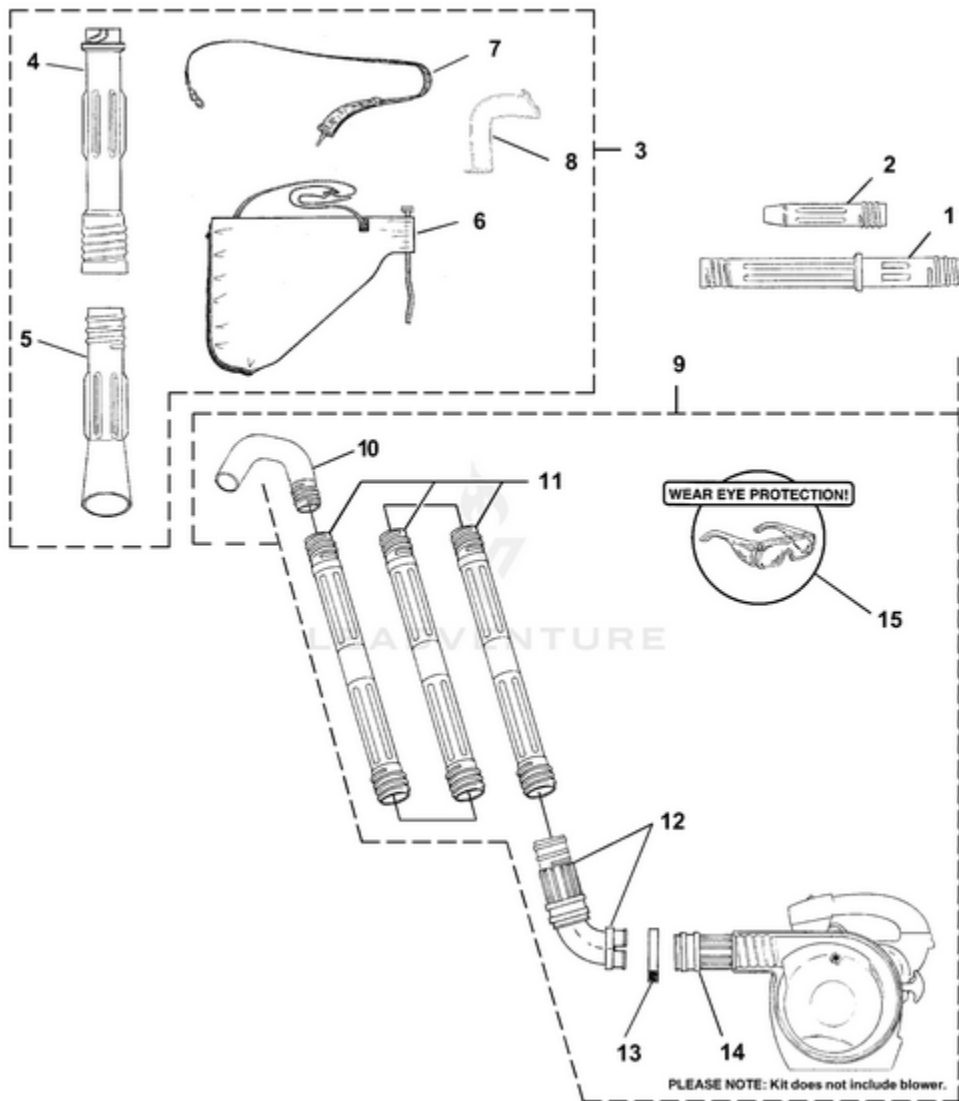

HB30160 Blower UT-08070-R - Tubes -Straps - Accessories

Rendered by LeadVenture, Inc.

Ref #	Part #	Description	Qty	Context Note
1	UP04317	Tube, Blower	1	
2	UP04324	Nozzle, Blower	1	
3	A09293	Vacuum Kit		
4	UP04328	Vac Tube, Upper	1	
5	UP04329	Vac Tube, Lower	1	
6	UP04548	Bag	1	
7	UP06723	Shoulder Strap	1	(Optional for UT08107 after S/N MB0660000)
8	UP06902	Air Deflector	1	
9	A02514D	Gutter Maintenance Kit	1	
10	UP06830	Full Elbow	1	
11	UP05618	Straight Tube	3	
12	UP06836	Upper Elbow & Swivel Adapter	1	
13	UP03821	Large Clamp	1	
14	UP06868	Adapter	1	
15	UP06835	Safety Glasses - Clear	1	
	18416	Electronic Tachometer		Special Tools
	18774	Fuel Mix Tester		Special Tools
	23488C	Thread Locking Compound		Special Tools
	2498203	T25 Torx Bit 6" Long		Special Tools
	94194	Compression Tester		Special Tools
	JA313164	Spark Tester		Special Tools