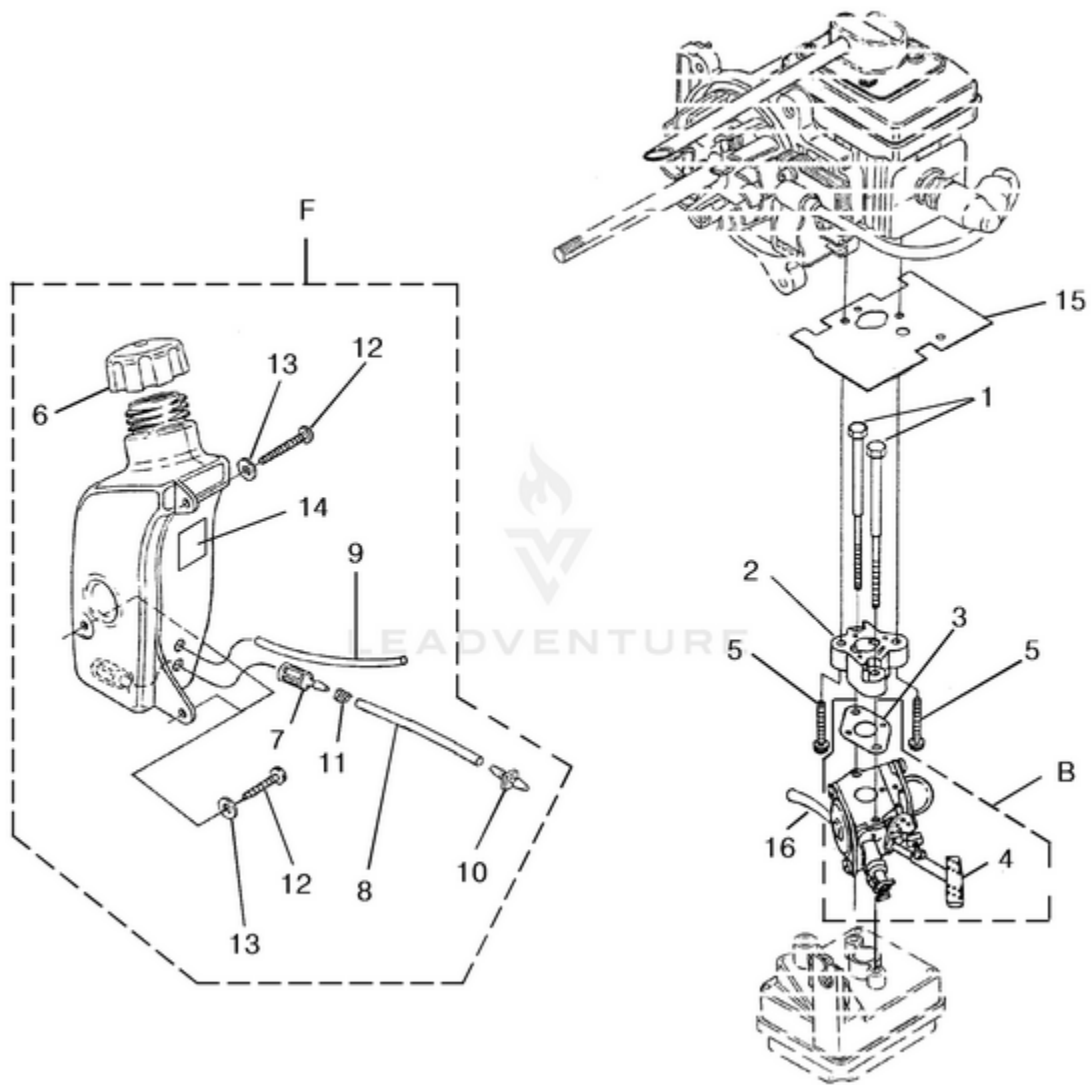

HB30160 Blower UT-08070-R - Carburetor -Fuel Tank

Rendered by LeadVenture, Inc.

Ref #	Part #	Description	Qty	Context Note
1	UP04307	Screw, Machine (10-24 x 2.8)	2	Torque Specs 30-40 In/Lbs; 3.4-4.5 Nm; See "Muffler - Air Cleaner" Ref. No.10 for Torque Specs
2	UP03863	Heat Dam	1	
B	UP00654	Carburetor Assembly	1	
3	UP03916	Gasket, Carburetor	1	Also included with Short Block and Cylinder assemblies.
4	UP04278	Lever, Choke (Zama)	1	
5	UP04140	Screw, Sems (10-24 x 1")	2	Also included with Short Block and Cylinder assemblies; Torque Specs 50-60 In/Lbs; 5.6-6.8 Nm
F	UP00495	Fuel Tank Assy.	1	
6	UP04708	Fuel Cap	1	
7	UP03871	Fuel Filter	1	
8	UP04347	Tubing, Rubber (3")	1	
9	UP04294	Tubing, Rubber (5")	1	
10	UP04310	Fitting, Inlet	1	(Small for 2.5mm ID fuel line)
	UP03831	Fitting, Inlet	1	(Large for 3mm ID fuel line)
11	UP03913	Clamp, Wire	1	
12	UP03900	Screw, Thread Forming (10-14 x 3/4)	3	Torque Specs 30-40 In/Lbs; 3.0-4.0 Nm
13	UP03867	Washer	3	
14	UP03907	Tape, Aluminum	1	
15	UP04308	Gasket, Heat Dam	1	Also included with Short Block and Cylinder assemblies.
16	UP04294	Tubing, Rubber (5")	1	

HB30160 Blower UT-08070-R - Handle

Rendered by LeadVenture, Inc.

<b>Ref #</b>	<b>Part #</b>	<b>Description</b>	<b>Qty</b>	<b>Context Note</b>
	UP06900	Handle Assembly	1	
1	UP04320	Switch, Rocker(Stop)	1	
2	UP04325	Handle Cover	1	
3	UP03898	Screw, Thread Forming (8-16 X 1/2)	2	Torque Specs 10-25 In/Lbs; 1.1-2.8 Nm
4	UP03895	Screw, Thread Forming (10-14 X 7/8)	1	Torque Specs 30-45 In/Lbs; 3.4-5.1 Nm
5	UP06901	Washer, Flat	1	
6	UP04333	Kill Switch Lead	1	
7	UP04327	Cable, Throttle	1	
8	UP04326	Trigger	1	
9		UNKNOWN		