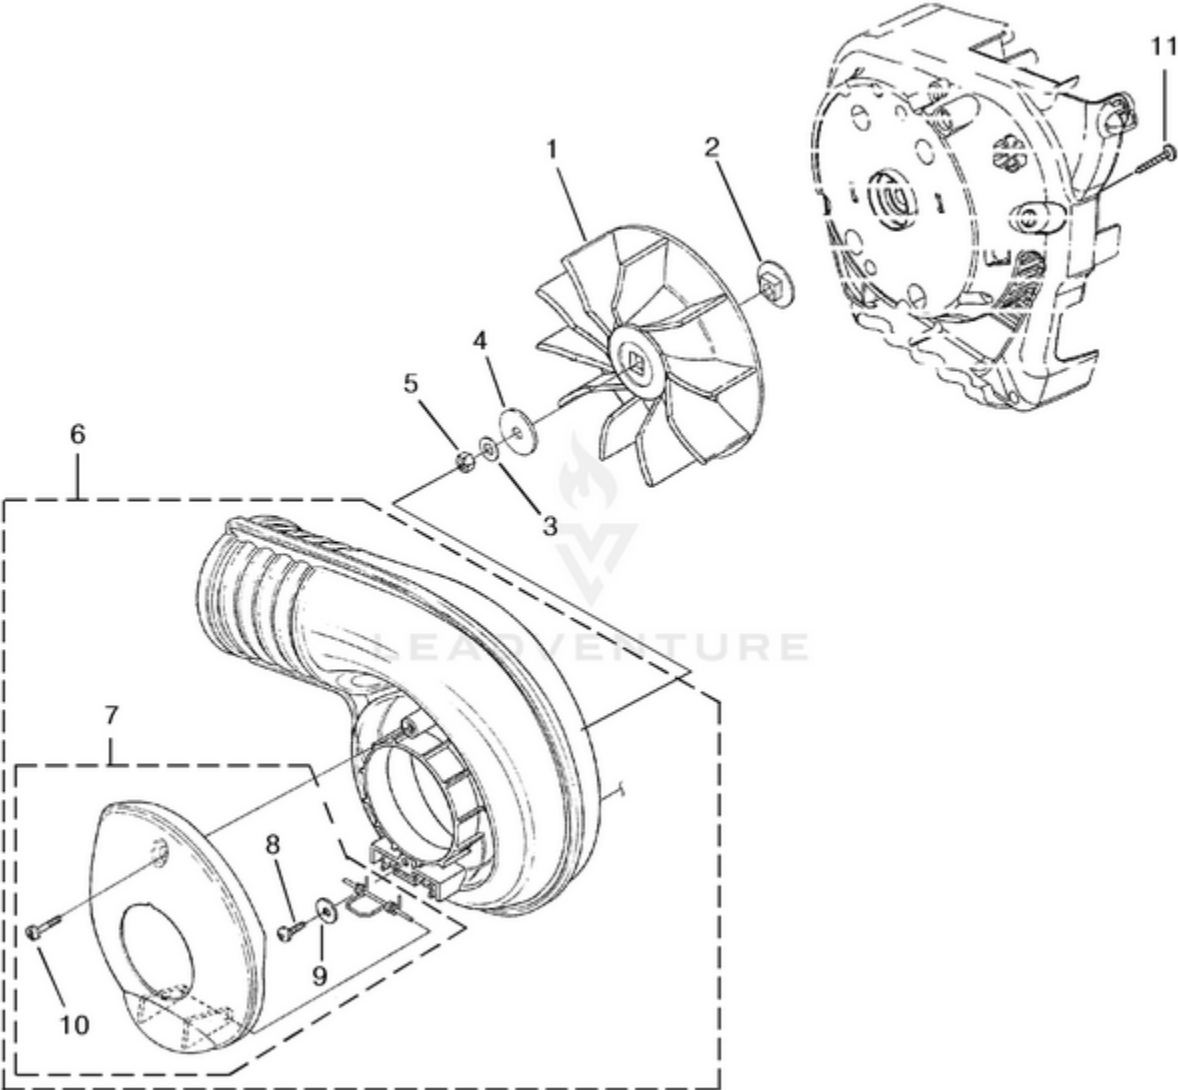

HB30160 Blower UT-08070-R - Volute - Fan

Rendered by LeadVenture, Inc.

Ref #	Part #	Description	Qty	Context Note
1	UP04311	Fan	1	
2	UP04303	Adapter, Fan	1	
3	UP03835	Washer, Belleville	1	
4	UP03873	Washer, Flat	1	
5	UP03884	Nut (3/8-24)	1	Torque Specs 130-150 In/Lbs; 14.7-17.0 Nm
6	UP06899	Volute W/Door Assembly	1	
7	UP06898	Volute Door	1	
8	UP03897	Screw, Thread Forming (10-14 X 1/2)	1	Torque Specs 30-40 In/Lbs; 3.4-4.5 Nm
9	UP03909	Washer	1	
10	UP04547	Screw, Machine (10-24 X 3/4)	1	Torque Specs 15-20 In/Lbs; 1.7-2.3 Nm
11	UP03895	Screw, Plastite (10-14 X 7/8)	5	Torque Specs 35-45 In/Lbs; 4.0-5.0 Nm