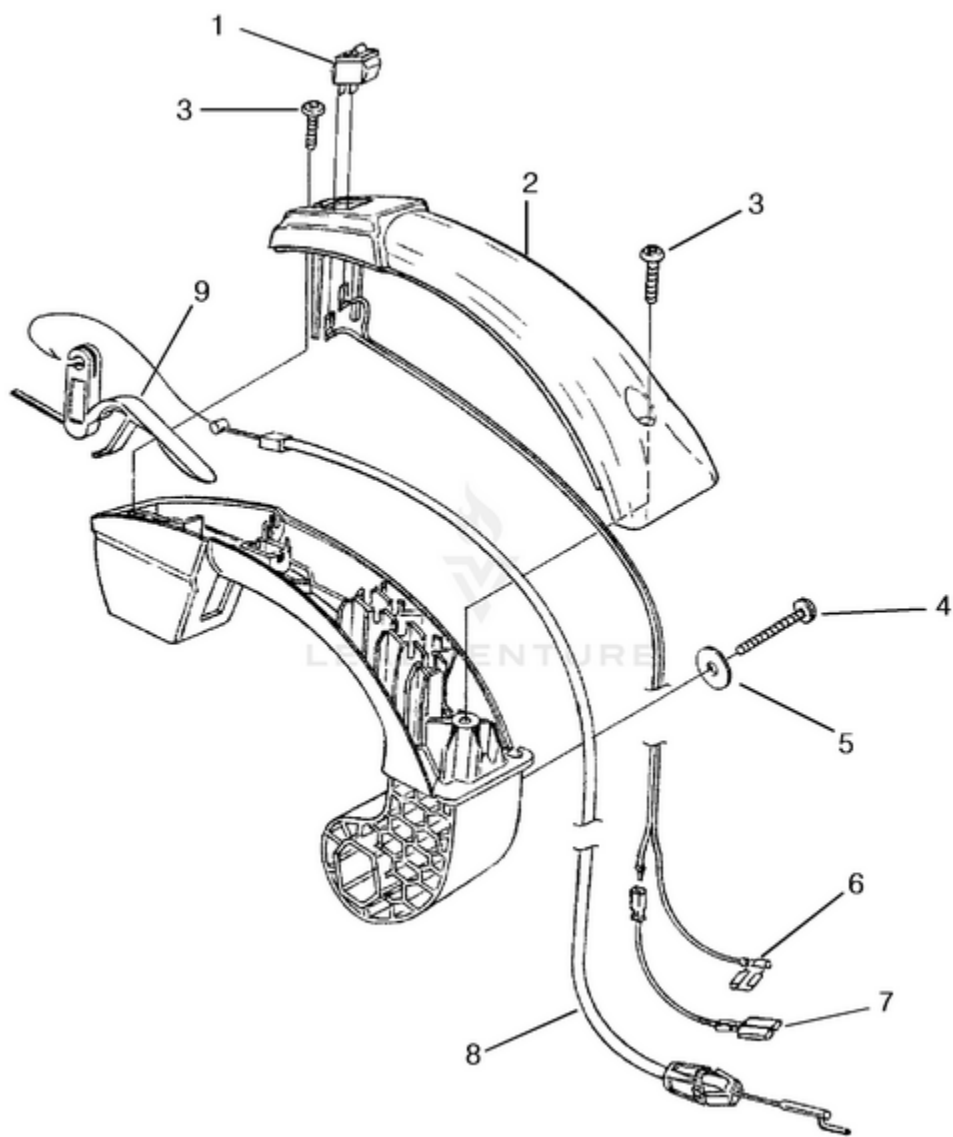

HB30160 Blower UT-08070-R - Carburetor -Fuel Tank

Rendered by LeadVenture, Inc.

Ref #	Part #	Description	Qty	Context Note
1	UP04307	Screw, Machine (10-24 x 2.8)	2	Torque Specs 30-40 In/Lbs; 3.4-4.5 Nm; See "Muffler - Air Cleaner" Ref. No.10 for Torque Specs
2	UP03863	Heat Dam	1	
B	UP00654	Carburetor Assembly	1	
3	UP03916	Gasket, Carburetor	1	Also included with Short Block and Cylinder assemblies.
4	UP04278	Lever, Choke (Zama)	1	
5	UP04140	Screw, Sems (10-24 x 1")	2	Also included with Short Block and Cylinder assemblies; Torque Specs 50-60 In/Lbs; 5.6-6.8 Nm
F	UP00495	Fuel Tank Assy.	1	
6	UP04708	Fuel Cap	1	
7	UP03871	Fuel Filter	1	
8	UP04347	Tubing, Rubber (3")	1	
9	UP04294	Tubing, Rubber (5")	1	
10	UP04310	Fitting, Inlet	1	(Small for 2.5mm ID fuel line)
	UP03831	Fitting, Inlet	1	(Large for 3mm ID fuel line)
11	UP03913	Clamp, Wire	1	
12	UP03900	Screw, Thread Forming (10-14 x 3/4)	3	Torque Specs 30-40 In/Lbs; 3.0-4.0 Nm
13	UP03867	Washer	3	
14	UP03907	Tape, Aluminum	1	
15	UP04308	Gasket, Heat Dam	1	Also included with Short Block and Cylinder assemblies.
16	UP04294	Tubing, Rubber (5")	1	

HB30160 Blower UT-08070-R - Handle

Rendered by LeadVenture, Inc.

<b>Ref #</b>	<b>Part #</b>	<b>Description</b>	<b>Qty</b>	<b>Context Note</b>
	UP06900	Handle Assembly	1	
1	UP04320	Switch, Rocker(Stop)	1	
2	UP04325	Handle Cover	1	
3	UP03898	Screw, Thread Forming (8-16 X 1/2)	2	Torque Specs 10-25 In/Lbs; 1.1-2.8 Nm
4	UP03895	Screw, Thread Forming (10-14 X 7/8)	1	Torque Specs 30-45 In/Lbs; 3.4-5.1 Nm
5	UP06901	Washer, Flat	1	
6	UP04333	Kill Switch Lead	1	
7	UP04327	Cable, Throttle	1	
8	UP04326	Trigger	1	
9		UNKNOWN		