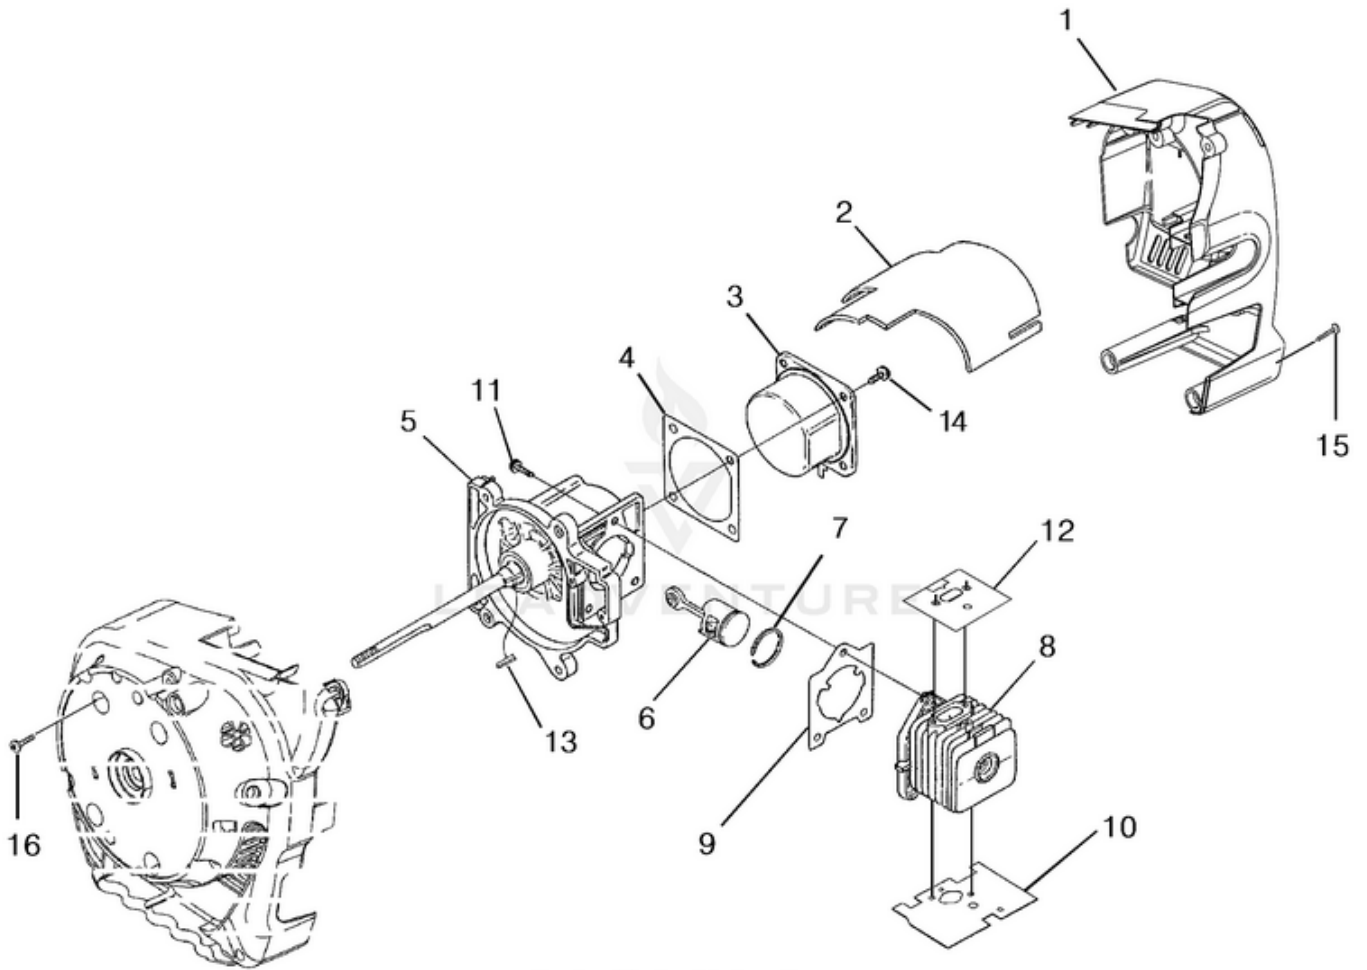

HB30160 Blower UT-08070-R - Engine Internal

Rendered by LeadVenture, Inc.

Ref #	Part #	Description	Qty	Context Note
1	UP04314	Shroud	1	
2	UP04322	Heat Shield, Muffler	1	
3	UP06543	Crankcase Cover	1	
4	UP04335	Gasket, C/Case	1	Also included with Short Block and Cylinder assemblies
5	UP00759	Short Block (Svc)(30cc)	1	
6	UP03366	Piston & Rod (30cc)	1	
7	UP03837	Piston Ring (30cc)	2	Ring for single ring 30CC piston 04933
8	UP07146	Cylinder Kit (30cc)	2	
9	UP03857	Gasket, Cylinder	1	
10	UP04308	Gasket, Heat Dam	1	
11	UP04345	Screw, Sems (12-24 x 3/4)	3	Torque Specs 55-65 In/Lbs; 6.2-7.3 Nm; Red 262 Loctite Required
12	UP04350	Gasket, Muffler	1	
13	UP03874	Key, Woodruff	1	
14	UP04295	Screw, Sems (10-24 x .560)	4	Torque Specs 35-45 In/Lbs; 4.0-5.1 Nm; Red 262 Loctite Required
5	UP00756	Short Block (Svc)(25cc)	1	
6	UP00768	Piston & Rod (25cc)	1	
7	PS01359	Piston Ring (25cc)	1	
8	UP07145	Cylinder Kit (25cc)	1	
9	UP03857	Gasket, Cylinder	1	
10	UP04308	Gasket, Heat Dam	1	
11	UP04345	Screw, Sems (12-24 x 3/4)	3	Torque Specs 55-65 In/Lbs; 6.2-7.3 Nm; Red 262 Loctite Required
12	UP04350	Gasket, Muffler	1	
13	UP03874	Key, Woodruff	1	
14	UP04295	Screw, Sems (10-24 x .560)	4	Torque Specs 35-45 In/Lbs; 4.0-5.1 Nm; Red 262 Loctite Required
15	UP03895	Screw, Thread Forming (10-14 x 7/8)	5	Torque Specs 30-40 In/Lbs; 3.4-4.6 Nm
16	UP03406	Taptite, Truss (10-24 x 3/4)	4	Torque Specs 55-60 In/Lbs; 6.2-6.8 Nm