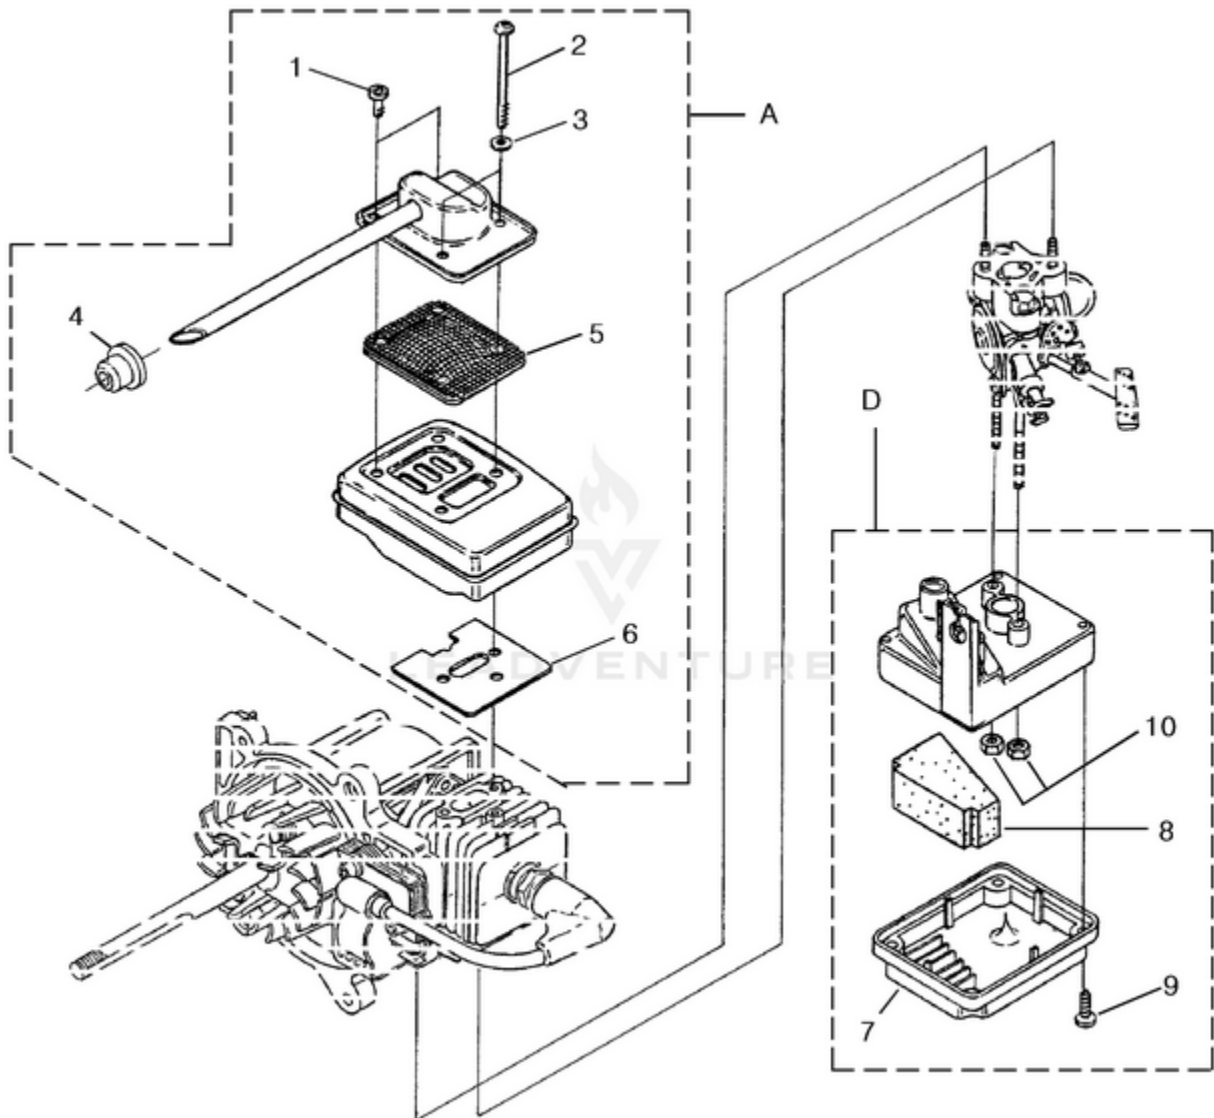

HB30160 Blower UT-08070-R - Muffler - Air Cleaner

Rendered by LeadVenture, Inc.

Ref #	Part #	Description	Qty	Context Note
A	UP06823	Muffler Assembly, Crimped	1	
1	UP04248	Screw, Taptite (8-32 x 3/8)	2	Torque Specs 20-30 In/Lbs; 2.3-3.4 Nm
2	UP04249	Screw, Torx Truss Hd. (10-24 X 2.188")	2	Torque Specs 50-60 In/Lbs; 5.6-6.8 Nm
3	UP03866	Washer, Conical #10	2	
4	UP04321	Muffler Grommet	1	
5	UP04316	Screen Assy., Spark	1	
6	UP03817	Gasket, Muffler	1	Also included with Short Block and Cylinder assemblies.
D	UP06824	Air Filter Assembly	1	
7	UP04318	Cover, Air Box	1	
8	UP04323	Filter Element #1	1	
9	UP03893	Screw, Thread Forming (8-16 X .50)	4	Torque Specs 30-40 In/Lbs; 3.4-4.5 Nm
10	UP03885	Nut, Lock Hex (10-24)	2	Torque Specs 30-40 In/Lbs; 3.4-4.5 Nm