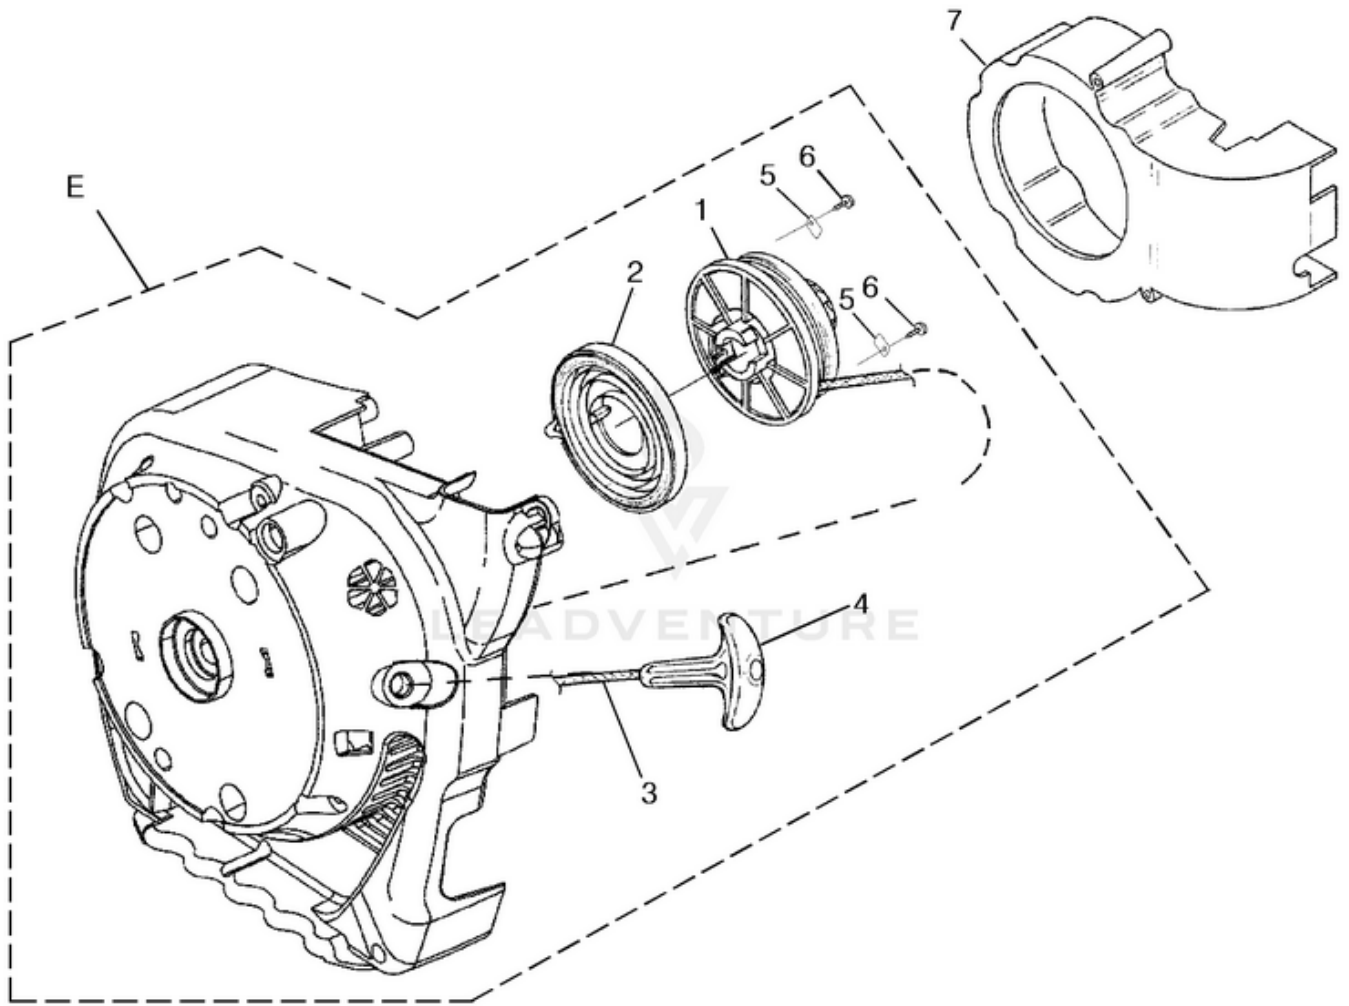

HB30160 Blower UT-08070-R - Starter

Rendered by LeadVenture, Inc.

Ref #	Part #	Description	Qty	Context Note
E	UP00497	Starter (Svc)	1	
1	UP04349	Pulley, Starter	1	
2	UP03917	Spring & Container	1	
3	UP03912	Rope, Starter 42"	1	
4	UP04276	Grip, Starter (Black)	1	
5	UP03919	Bracket-Retaining	2	
6	UP03897	Screw-Plastite (#10-1/2")	2	Torque Specs 30-40 In/Lbs; 3.4-4.5 Nm
7	UP04319	Scroll	1