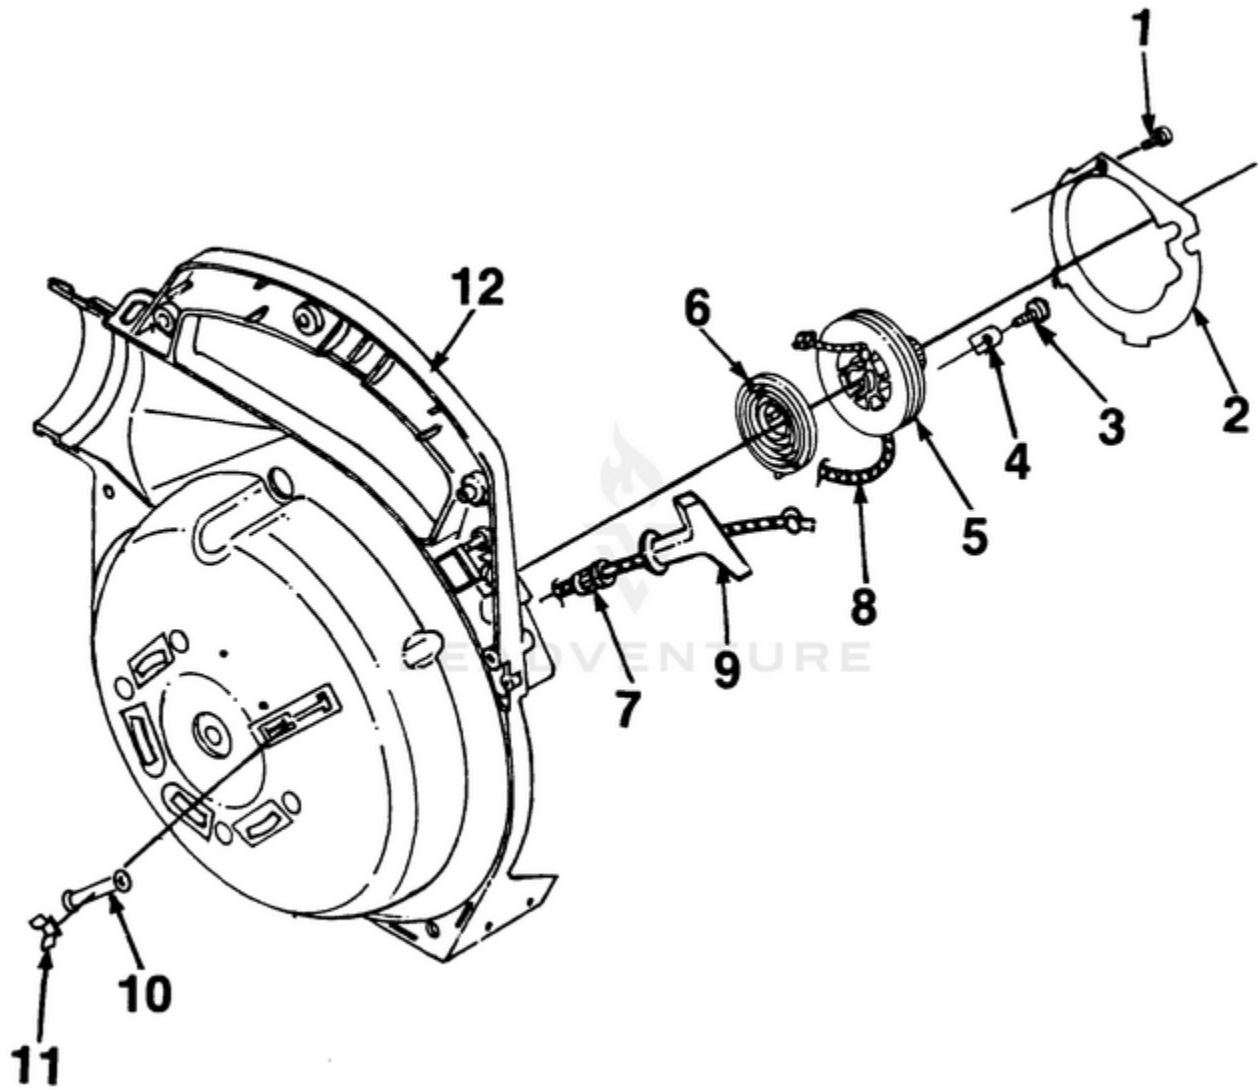

HB180V Blower UT-08008 - Starter

Rendered by LeadVenture, Inc.

Ref #	Part #	Description	Qty	Context Note
1	82528	SCREW - Thread Forming (#6-19 x 3/4 lg.)	1	
2	00374	PLATE - Rotor	1	
3	82511	SCREW - Thd forming 10 x 1/2	1	
4	98791	BRACKET - Retaining	1	
5	98770	PULLEY - Starter	1	
6	A98773	SPRING & CONTAINER	1	
7	A97796	BUSHING - Starter	1	
8	97899	ROPE - Starter 46"	1	
9	70211	GRIP - Starter rope	1	
10	00364	BUSHING - Starter rope	1	
11	00379	CLIP - Retainer	1	
12	00315	HOUSING - Volute (inner)	1