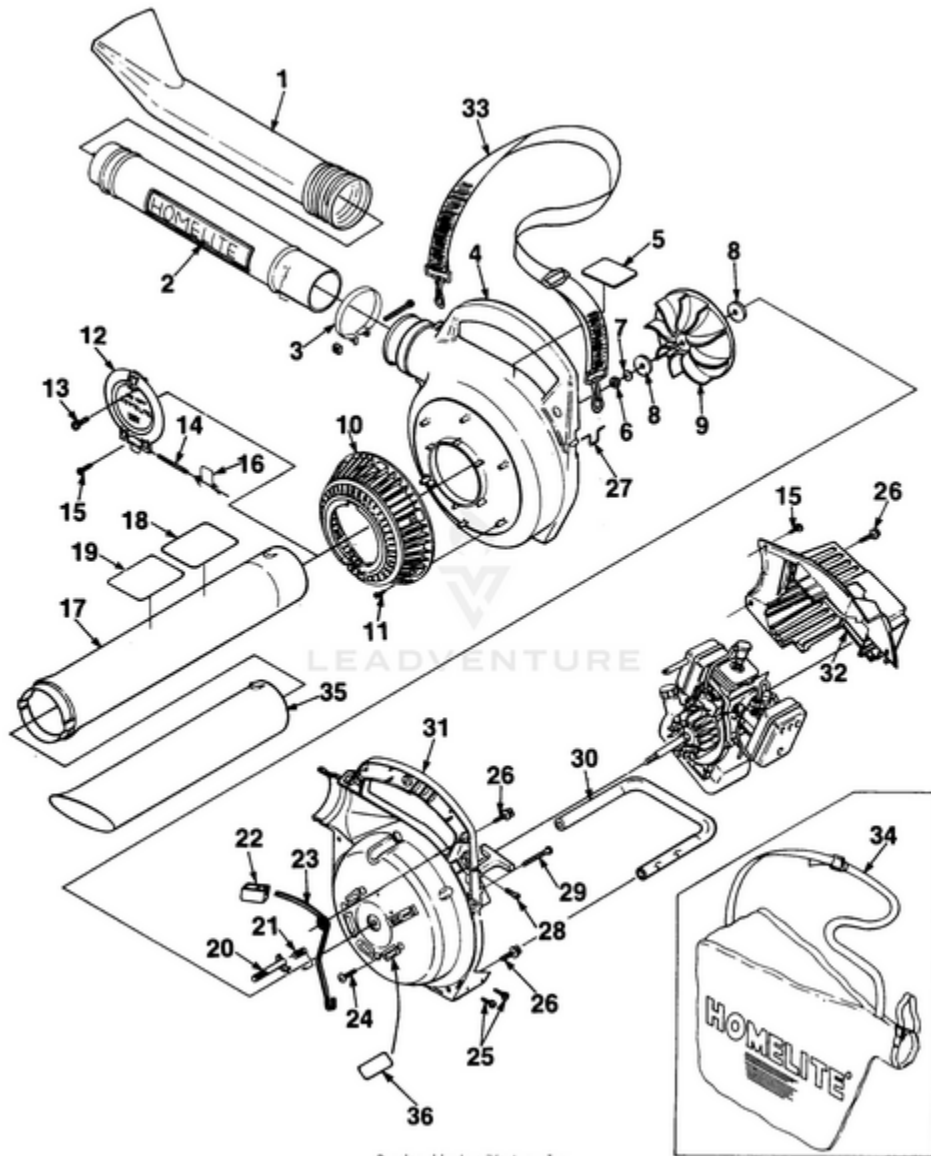

HB180V Blower UT-08008 - Blower

Rendered by LeadVenture, Inc.

Ref #	Part #	Description	Qty	Context Note
1	00373	NOZZLE - Sweeper	1	
2	A00399A	TUBE w/DECAL	1	
3	00433	CLAMP	1	
4	00316	HOUSING - Volute (outer)	1	
5	00375	DECAL - Warning	1	
6	81117	NUT - Hex 5/16-24	1	
7	70788	WASHER - Belleville #10	1	
8	00380	WASHER - Fan	2	
9	00318	FAN - Blower	1	
10	00320	GRILLE - Blower Vac	1	
11	82528	SCREW - Thd forming (#6-19 x 3/4)	6	
12	00319	COVER - Access	1	
13	82312	SCREW - Thd Rolling #10 x 5/8	1	
14	00384	PIN - Cover hinge	1	
15	82376	SCREW - Thd forming #8 x 1/2	1	
16	00371	SPRING - Access Cover	1	
17	A00386	TUBE w/DECAL (Inner) 180V Only	1	(INCLUDES #18 & 19)
18	00376	DECAL (180V Only)	1	
19	00819	DECAL - Warning 180V Only	1	
20	00368	LATCH - Throttle	1	
21	00370	SPRING - Throttle latch	1	
22	00367	TRIGGER - Throttle	1	
23	00369	LEVER - Throttle	1	
24	82508	SCREW - Thd Forming	1	
25	82348	SCREW - Tapping pan #8 x 1/2	4	
26	70771	SCREW - Thd forming #10 x 3/4	1	
27	00398	LOOP - Wire	1	
28	82146	SCREW - Fil. hd. #8-32 x 5/8	1	
29	JA416903	SCREW - Hex hd. #10 x 1 5/8	1	
30	00393	HANDLE - Lower (180V Only)	1	
31	00315	HOUSING - Volute (inner)	1	
32	00321	SHROUD	1	
33	DA98138A	STRAP - Shoulder	1	
34	A00392	BAG - Leaf (180V Only)	1	
35	003631	TUBE - (outer) 180V Only	1	
36	A00813	KIT - Sealing	1