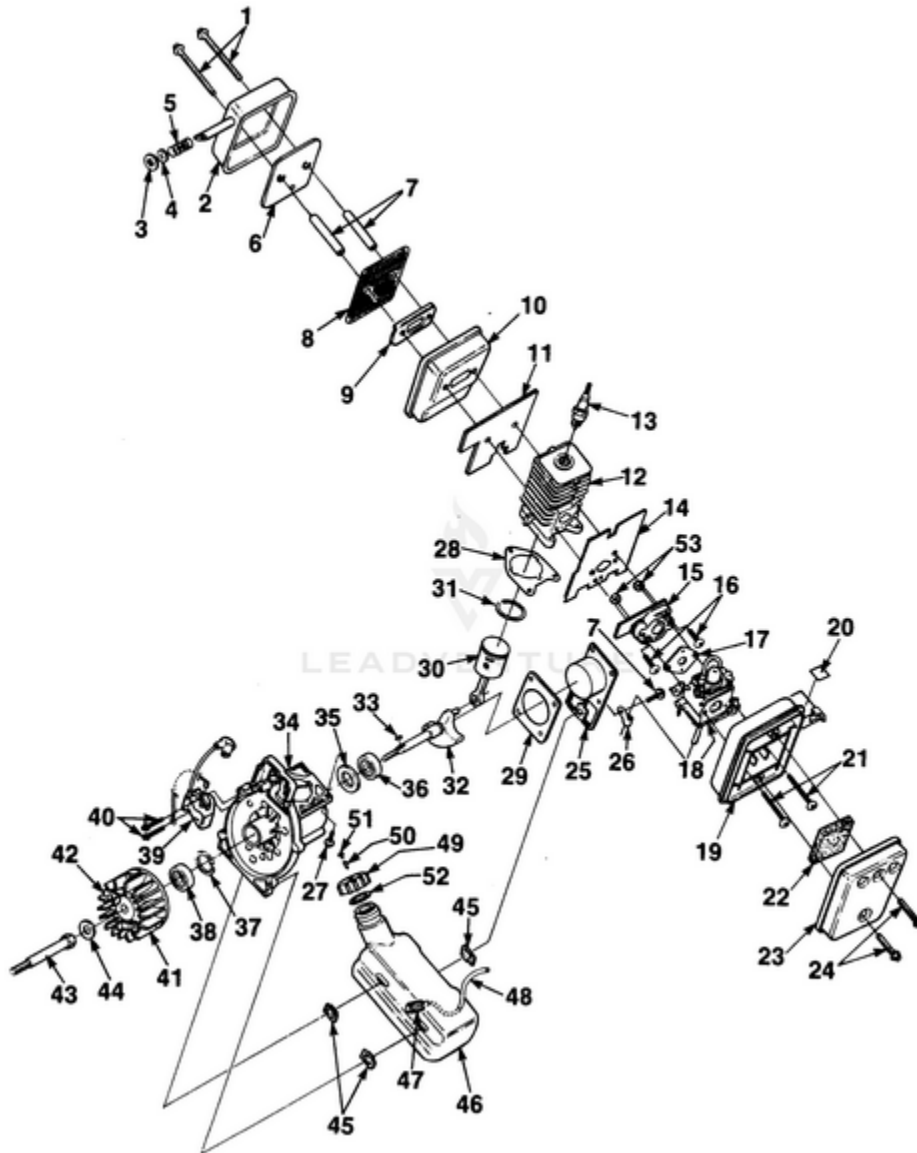

HB180V Blower UT-08008 - Engine

Rendered by LeadVenture, Inc.

Ref #	Part #	Description	Qty	Context Note
1	88060	SCREW - Sems Hex Hd. (10-24 x 2 1/2)	2	
2	A00366	COVER - Muffler	1	
3	00381	WASHER - Insulating	1	
4	84117	WASHER - Flat	1	
5	00387	SPRING - Compression	1	
6	00777	DEFLECTOR - Muffler	1	
7	98860	SPACER - Muffler	2	
8	00388A	SCREEN - Spark arrestor	1	
9	98783	PLATE - Reinforcing	1	
10	98781	BODY - Muffler	1	
11	00394	GASKET - Muffler	1	
12	A00108	CYLINDER	1	
13	96169S	SPARK PLUG	1	
14	00775	GASKET - Heat dam	1	
15	98768	HEAT DAM	1	
16	82510	SCREW (T-25 Torx)	2	
17	98766	GASKET - Carburetor	1	
18	A00378	CARBURETOR (WT-80) Walbro	1	
	A00382	CARBURETOR (CIU-H11) Zama	1	
19	A00110	BOX - Air filter	1	
20	98942	DECAL - Choke/Run	1	
21	82507	SCREW - Thread Forming	2	
22	98760	AIR FILTER	1	
23	98761	COVER - Air filter	1	
24	82368	SCREW - Thread forming 8-16 x 3/4	2	
25	98754A	COVER - Crankcase	1	
26	98752	CLAMP	1	
27	82508	SCREW - Thd forming #10-24 x 3/4	8	
28	98764	GASKET - Cylinder	1	
29	98767	GASKET - Crankcase	1	
30	A00256	PISTON & ROD ASSEMBLY	1	(UT08007 & UT08008) (Includes #31)
	A00239	PISTON & ROD ASSEMBLY	1	(UT08009 & UT08010) (Includes #31)
31	96935	RING - Piston	1	
32	987584	CRANKSHAFT	1	(UT08007 & UT08008)
	987583	CRANKSHAFT	1	(UT08009 & UT08010)
33	69250	KEY - Woodruff	1	
34	A00107	CRANKCASE ASSEMBLY	1	(Includes #35 - 38)
35	98800	SEAL - Shaft	1