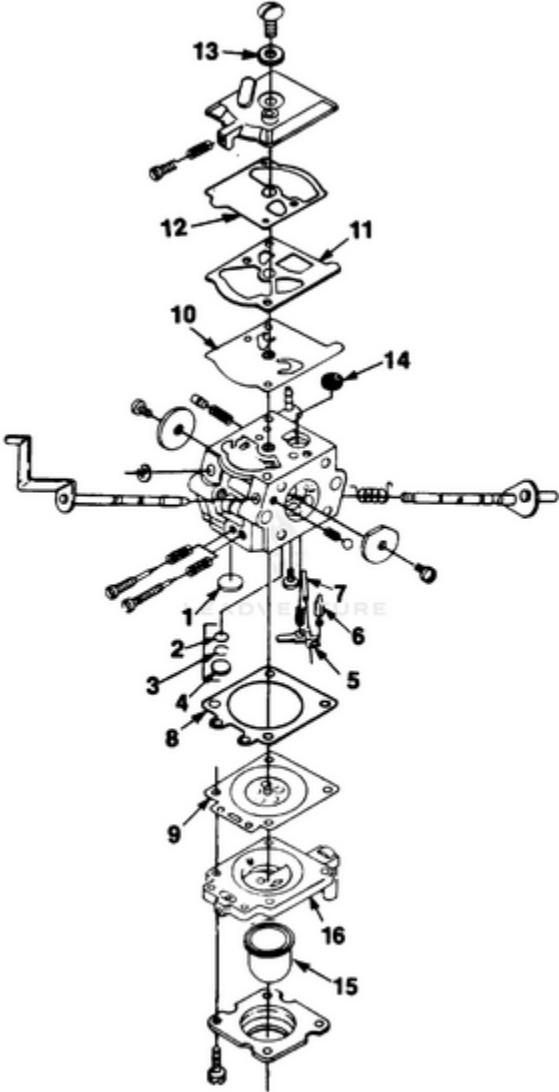

HB180V Blower UT-08008 - Walbro Carburetor

Rendered by LeadParture, Inc.

Ref #	Part #	Description	Qty	Context Note
1	A03920	Repair Kit	1	
2	A03920	Repair Kit	1	
3	A03920	Repair Kit	1	
4	A03920	Repair Kit	1	
5	A03920	Repair Kit	1	
6	A03920	Repair Kit	1	
7	A03920	Repair Kit	1	
8	A03920	Repair Kit	1	
	A00285A	GASKET/Diaphragm Kit	1	
9	A03920	Repair Kit	1	
	A00285A	GASKET/Diaphragm Kit	1	
10	A03920	Repair Kit	1	
	A00285A	GASKET/Diaphragm Kit	1	
11	A03920	Repair Kit	1	
	A00285A	GASKET/Diaphragm Kit	1	
12	A03920	Repair Kit	1	
	A00285A	GASKET/Diaphragm Kit	1	
13	A03920	Repair Kit	1	
	A00285A	GASKET/Diaphragm Kit	1	
14	A03920	Repair Kit	1	
	A00285A	GASKET/Diaphragm Kit	1	
15	01201	Primer Bulb	1	
16	A01199	Primer Base	1