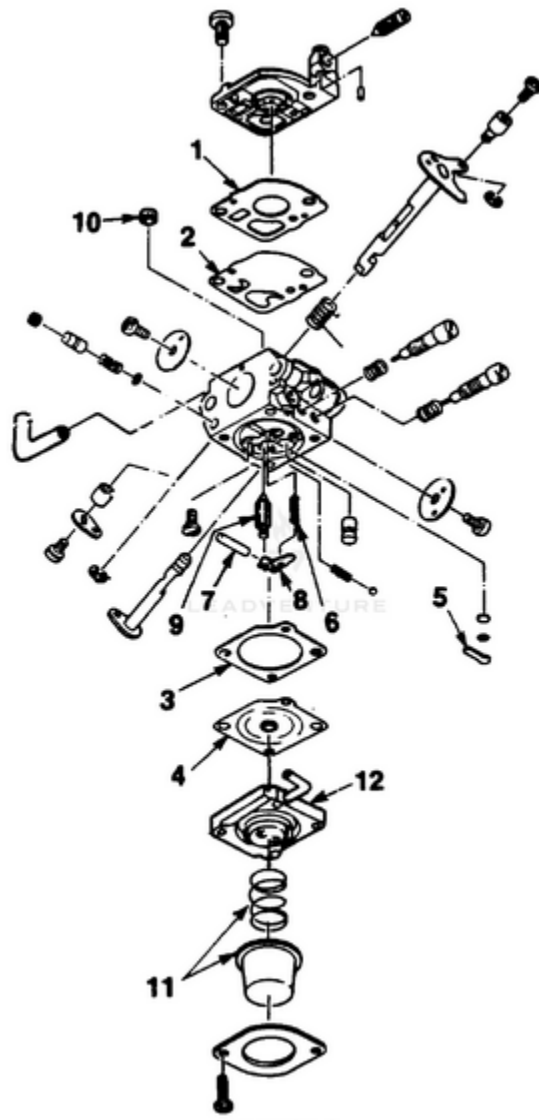

HB180V Blower UT-08008 - Zama Carburetor

Rendered by Leadliture, Inc.

Ref #	Part #	Description	Qty	Context Note
1	A03980	GASKET/Diaphragm Kit	1	
	A03979	Repair Kit	1	
2	A03980	GASKET/Diaphragm Kit	1	
	A03979	Repair Kit	1	
3	A03980	GASKET/Diaphragm Kit	1	
	A03979	Repair Kit	1	
4	A03980	GASKET/Diaphragm Kit	1	
	A03979	Repair Kit	1	
5	A03979	Repair Kit	1	
6	A03979	Repair Kit	1	
7	A03979	Repair Kit	1	
8	A03979	Repair Kit	1	
9	A03979	Repair Kit	1	
10	A03979	Repair Kit	1	
11	A01195A	Primer Bulb	1	
12	A02846	Primer Base	1