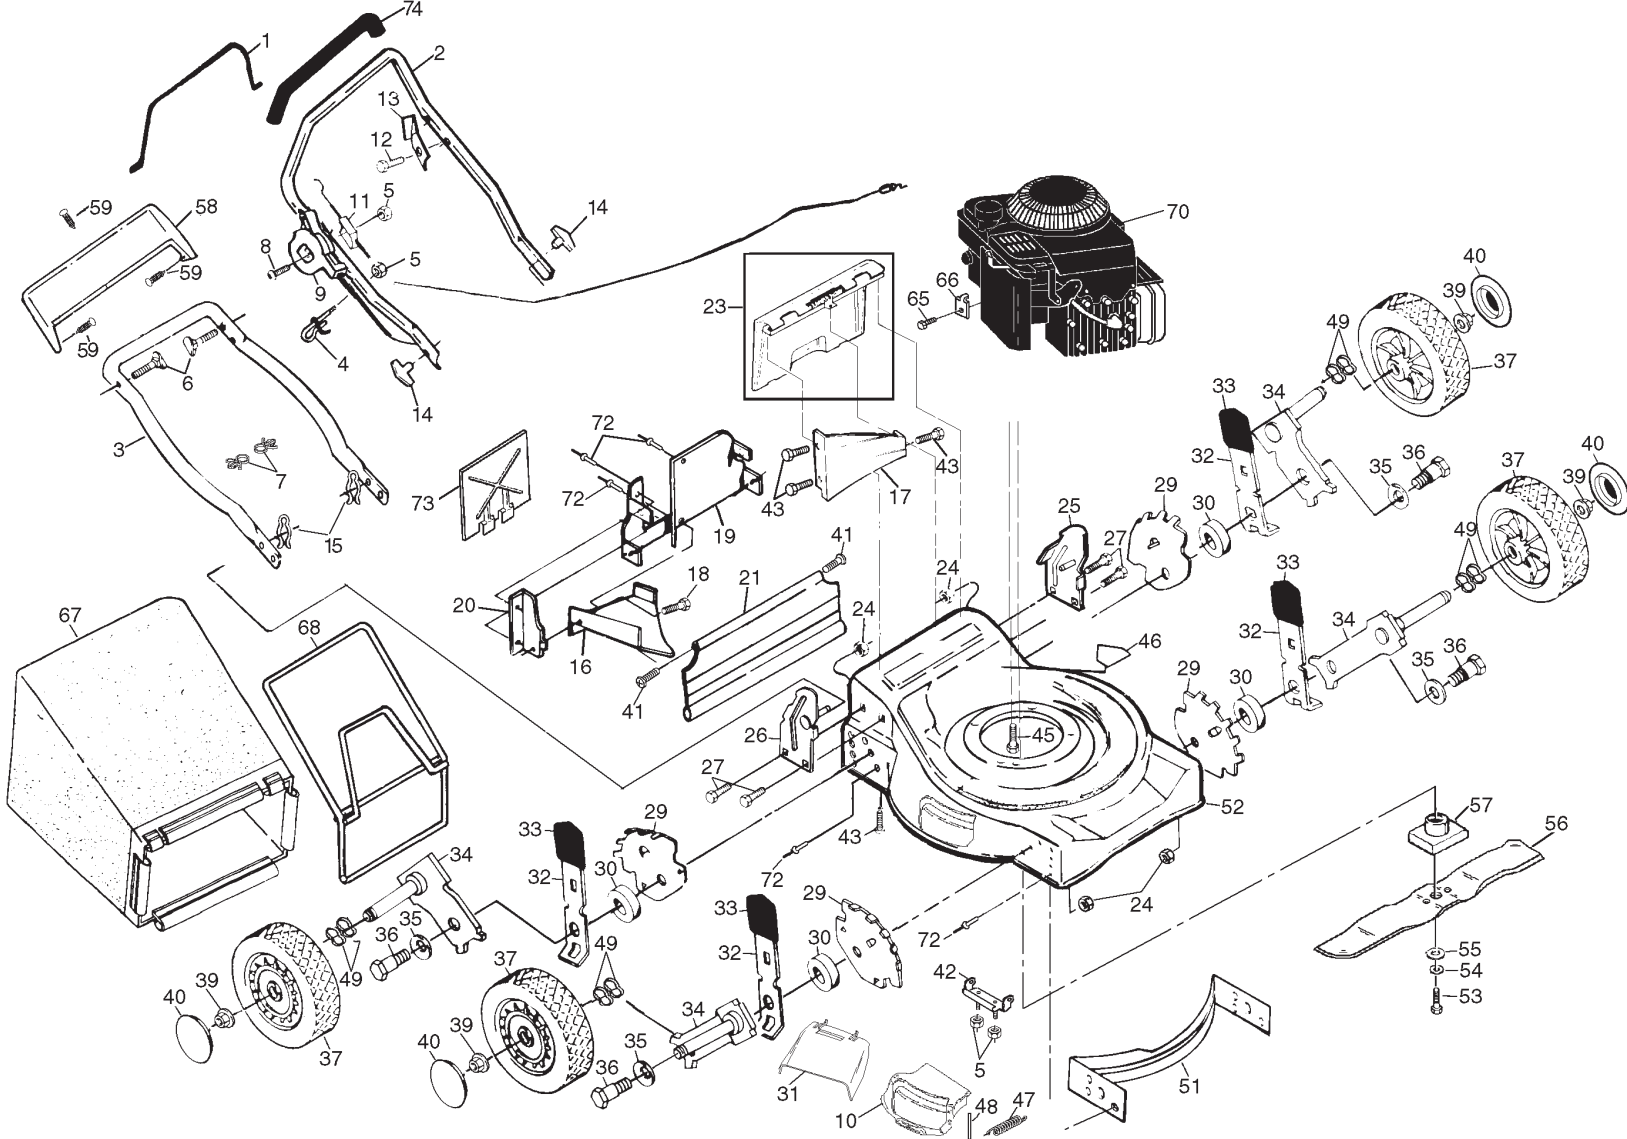

REPAIR PARTS

REAR BAGGER ROTARY MOWER MODEL NO. H51 (954140045A)

REPAIR PARTS

REAR BAGGER ROTARY MOWER MODEL NO. H51 (954140045A)

15

KEY NO.	PART NO.	DESCRIPTION	KEY NO.	PART NO.	DESCRIPTION
1	532850735	Control Bar	37	532750550	Wheel Assembly
2	532150041	Upper Handle	39	532083923	Flanged Locknut
3	532157082	Lower Handle	40	532157008	Hubcap
4	532132001	Rope Guide	41	532088652	Hinge Screw
5	532063601	Locknut 1/4-20	42	532147775	Hinge Bracket
6	532131959	Handle Bolt	43	532054583	Hex Tapping Screw 1/4-20 x 1/2
7	532151517	Cable Clips	45	532150406	Hex Head Thread Rolling Screw 3/8-16 x 1
8	532144929	Hex Washer Head Screw 1/4-20 x 2-1/8	46	532107339	Danger Decal
9	532700417	Throttle Control	47	532152186	Hinge Spring
10	532150654	Combi-cut Door	48	532147286	Hinge Rod
11	532130861	Engine Zone Control Cable	49	532057143	Wave Washer
12	532750097	Hex Washer Head Screw #10-24 x 1/2	51	532144961	Front Baffle
13	532125162	Up-Stop Bracket	52	532154697	Housing Assembly (Incl. Ref. #46)
14	532136376	Handle Knob	53	532851084	Hex Head Screw 3/8-24 x 1-3/8 Grd. 8
15	532051793	Hairpin Cotter	54	532850263	Helical Lockwasher
16	532125378	Discharge Baffle	55	532851074	Hardened Washer
17	532125035	Rear Baffle	56	532145106	20" Blade
18	532150050	Hex Head Screw #10-24 x 1/2	57	532850977	Blade Adapter
19	532138865	Back Plate	58	532157070	Trim Plate
20	532138866	Side Baffle	59	532701477	Push-in Fastener
21	532140657	Rear Skirt	65	532083816	Screw #10 x 5/8
23	532147613	Rear Door Assembly Kit (Incl. Ref. # 58)	66	532213146	* Cable Clamp
24	532751592	Locknut 3/8-16	67	532800386	Grass Bag
25	532153030	Handle Bracket Assembly (Left)	68	532088614	Catcher Frame
26	532153029	Handle Bracket Assembly (Right)	70	-----	* Engine - Briggs & Stratton, Model No. 12H802
27	532150078	Screw 5/16-18 x 3/4	72	532128415	Pop Rivet
29	532139901	Wheel Adjusting Bracket	73	532142167	Mulcher Plate
30	532146630	Spacer	74	532155890	Handle Grip
31	532150653	Clip-on Discharge Guard	--	532157090	Combi-cut Decal
32	532141730	Selector Spring	--	532159298	Owners Manual (English/French)
33	532701037	Selector Knob			
34	532149857	Axle Arm Assembly			
35	532062335	Belleville Washer			
36	532142748	Shoulder Bolt 3/8-16			