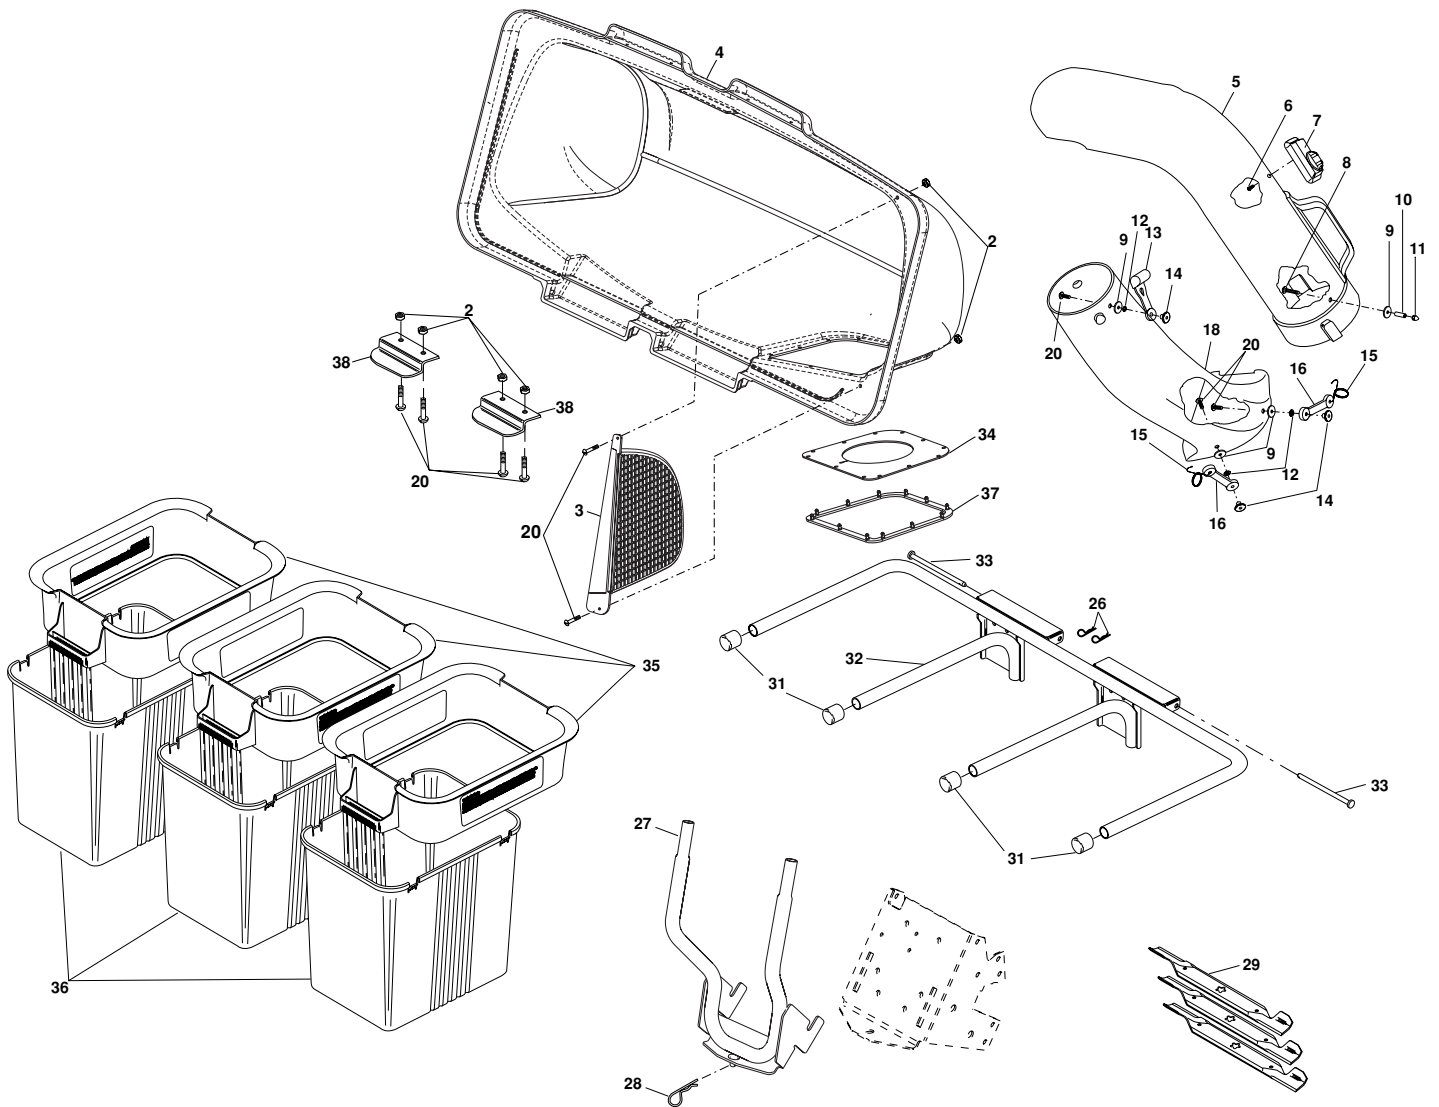

# Grass Catcher Grass Collector H354HG

Spare parts

Ersatzteile

Pièces détachées

Reserve onderdelen

Repuestos

Reservdelar

# H354HG (96071001700)

KEY NO.	PART NO.	DESCRIPTION	KEY NO.	PART NO.	DESCRIPTION
2	532 06 91-80	Nut, Crownlock #10-24	18	532 18 73-00	Chute, Lower
3	532 19 27-09	Screen, Cover	20	871 16 10-10	Screw #10-24 x 5/8
4	532 19 53-73	Cover Assembly (Includes Key No. 34, 37)	26	532 12 46-70	Spring, Retainer
5	532 18 72-99	Chute, Upper	27	532 19 69-87	Support Assembly "A"
6	818 02 10-08	Screw, Special #10-14x1/2	532 19 81-28	Support Assembly "B"	
7	532 13 09-33	Full bag Indicator	28	532 16 58-98	Spring, Retainer
8	532 08 71-75	Screw, #10-24 x 1-1/8	29	532 18 72-56	Blade, Hi-Lift, 54"
9	819 06 12-16	Washer 3/16x3/4x16 Ga.	31	532 17 40-83	Plug, Tubing End
10	532 00 72-06	Spacer, Split	32	532 17 69-90	Bagger, Frame
11	532 06 08-67	Nut, Acorn #10-24	33	532 19 27-86	Pin, Hinge
12	810 07 10-00	Washer, lock	34	532 19 25-50	Gasket, Cover
13	532 10 98-08	Latch, Chute	35	532 18 32-86	Container, Top
14	532 12 50-04	Nut, Weld	36	532 12 95-86	Container, Bottom
15	532 13 07-60	Latch, Hook	37	532 19 26-03	Ring, Cover Gasket
16	532 13 07-59	Rubber, Latch	38	532 13 08-95	Latch Handle, Cover
			--	532 41 21-69	Owner's Manual