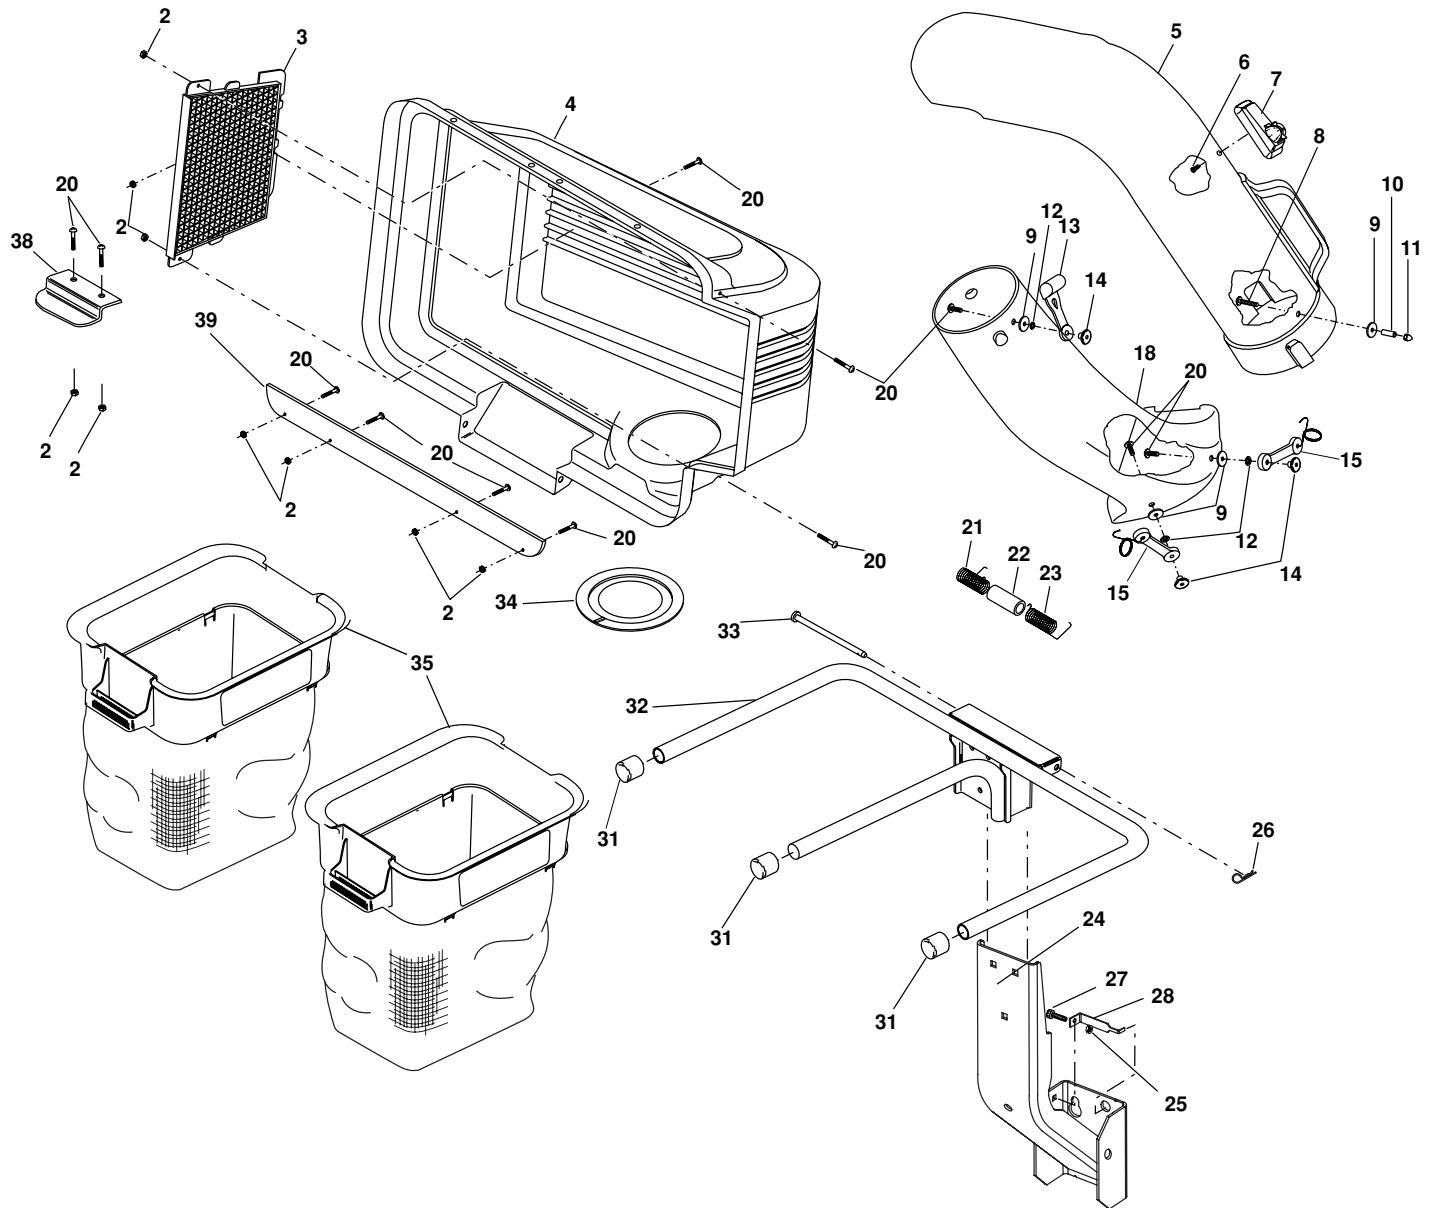

Model Number H238SL
Product No. 960 73 00-05
38 Inch Mower
Grass Catcher

- **Repair Parts**

 **Husqvarna**

REPAIR PARTS

GRASS CATCHER - MODEL NUMBER H238SL (PRODUCT NO. 960 73 00-05)

KEY NO.	PART NO.	DESCRIPTION
2	532069180	Nut, Crownlock #10-24
3	532127533	Screen, Cover
4	532171061	Cover Assembly (Includes 3, 38, 39)
5	532126840	Chute, Upper
6	818021008	Screw, Special #10-14x1/2
7	532130933	Full Bag Indicator
8	532087175	Screw, #10-24 x 1-1/8
9	819061216	Washer 3/16x3/4x16 Ga.
10	532007206	Spacer, Split
11	532060867	Nut, Acorn #10-24
12	810071000	Washer, lock
13	532109808	Latch, Chute
14	532125004	Nut, Weld
15	532160793	Latch, Hook
18	532192574	Chute, Lower
20	871081010	Screw #10-24 x 5/8

KEY NO.	PART NO.	DESCRIPTION
21	532132796	Spring, Cover L.H. (black)
22	532133235	Spacer, Cover
23	532132983	Spring, Cover R.H. (gray)
24	532180923	Support Assemble
25	873800400	Locknut
26	532124670	Spring, Retainer
27	872140405	Bolt
28	532179745	Bracket, Lock
31	532174083	Plug, Tubing End
32	532179746	Bagger, Frame
33	532192786	Pin, Hinge
34	532127534	Gasket, Cover
35	532400226	Container
38	532130895	Latch Handle, Cover
39	532155042	Strip, Reinforcement
--	532411271	Owner's Manual, English/French
--	532411272	Owner's Manual, Spanish