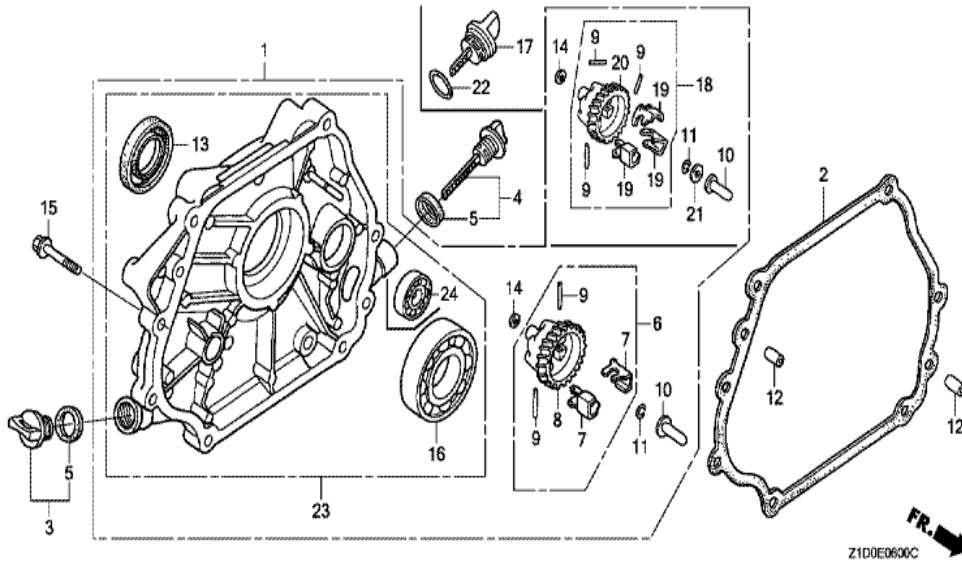

Ref	Partnumber	Description	GX270T	Serial Numbers
001	16551-ZE2-000	ARM, GOVERNOR	1	
002	16555-ZE2-000	ROD, GOVERNOR	1	
003	16561-ZE2-000	SPRING, GOVERNOR (L=145.0MM) (WIRE DIAME	1	
003	16561-ZE2-800	SPRING, GOVERNOR (L=142.0MM)	(1)	
004	16562-ZE2-000	SPRING, THROTTLE RETURN	1	
009	16570-ZE2-722	CONTROL ASSY.	1	
009	16570-ZE2-722	CONTROL ASSY.	1	
016	16584-883-300	SPRING, CONTROL ADJUSTING	1	
020	90013-883-000	BOLT, FLANGE, 6X12 (CT200)	2	
021	90015-ZE5-010	BOLT, GOVERNOR ARM	1	
028	93500-050350A	SCREW, PAN, 5X35	1	
029	94050-06000	NUT, FLANGE, 6MM	1	

Ref	Partnumber	Description	GX270T	Serial Numbers
001	12000-Z1D-406	BARREL ASSY., CYLINDER (ALERT)	1	
002	15510-ZE2-043	SWITCH ASSY., OIL LEVEL	1	1083432
003	16541-ZE2-010	SHAFT, GOVERNOR ARM	1	
004	34150-ZH7-003	ALERT UNIT, OIL	1	1072283
004	34150-ZH7-013	ALERT UNIT, OIL	1	1072284
005	90013-883-000	BOLT, FLANGE, 6X12 (CT200)	1	
006	90131-883-000	BOLT, DRAIN PLUG, 12X15	2	
007	90446-KE1-000	WASHER, 8.2X17X0.8	1	
009	91201-Z1D-003	OIL SEAL, 30X46X8 (NOK ASIA)	1	
010	91353-671-004	O-RING, 14MM (NOK)	1	
011	94050-10000	NUT, FLANGE, 10MM	1	
012	94109-12000	WASHER, DRAIN PLUG, 12MM	2	
013	94251-10000	PIN, LOCK, 10MM	1	
Ref	Partnumber	Description	GX270T	Serial Numbers
014	95701-0601200	BOLT, FLANGE, 6X12	2	
016	35480-ZF6-003	SWITCH ASSY., OIL LEVEL	1	1083433