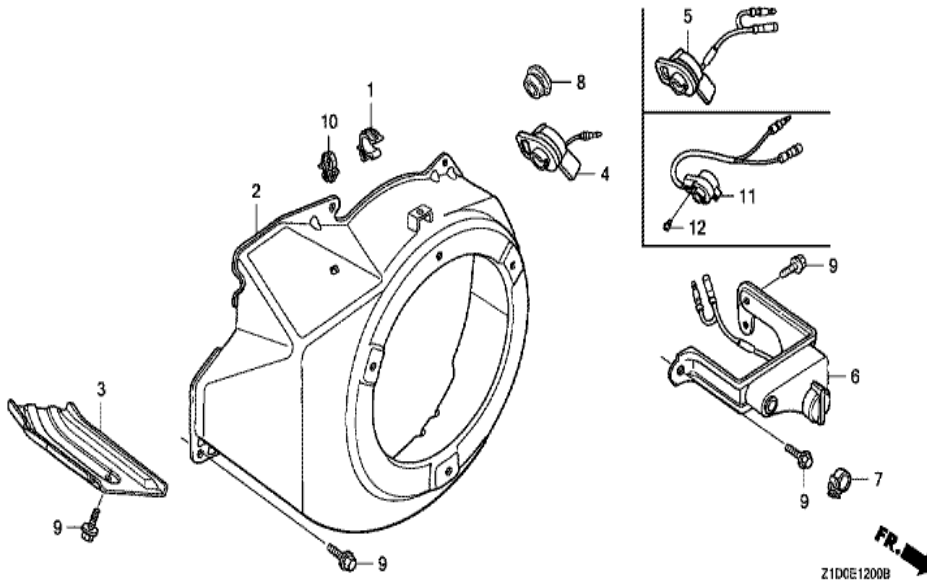

Z1D0E1100B

Ref	Partnumber	Description	GX270T	Serial Numbers
001	28400-ZE2-W01ZN	STARTER ASSY., RECOIL *R280 *	1	1182150
001	28400-ZE2-W02ZN	STARTER ASSY., RECOIL *R280*	1	1182151
002	28410-ZE2-W01ZN	CASE COMP., RECOIL STARTER *R280 *	1	
003	28421-ZE2-W01	PULLEY, RECOIL STARTER	1	
004	28422-ZE2-W01	RATCHET, STARTER	2	
005	28441-ZE2-W01	SPRING, FRICTION	1	
006	28442-ZE2-W01	SPRING, STARTER RETURN	1	
007	28443-ZE2-W01	SPRING, RATCHET	2	
008	28444-ZE2-W01	RETAINER, SPRING	1	
009	28461-ZE2-W02	GRIP, STARTER	1	1182150
009	28461-ZE2-W03	GRIP, STARTER	1	1182151
010	28462-ZE2-W11	ROPE, RECOIL STARTER	1	
011	90004-ZE2-W01	SCREW, CENTER	1	
Ref	Partnumber	Description	GX270T	Serial Numbers
012	90008-ZE2-003	BOLT, FLANGE, 6X10	3	

Z1DGE1200B

Ref	Partnumber	Description	GX270T	Serial Numbers
001	16731-ZE2-003	CLIP, TUBE	1	
002	19610-ZE2-010ZL	COVER COMP., FAN *R280 *	1	
003	19631-ZE2-D00	SHROUD	1	
005	36100-ZF6-P81	SWITCH ASSY., ENGINE STOP	1	
009	90013-883-000	BOLT, FLANGE, 6X12 (CT200)	6	