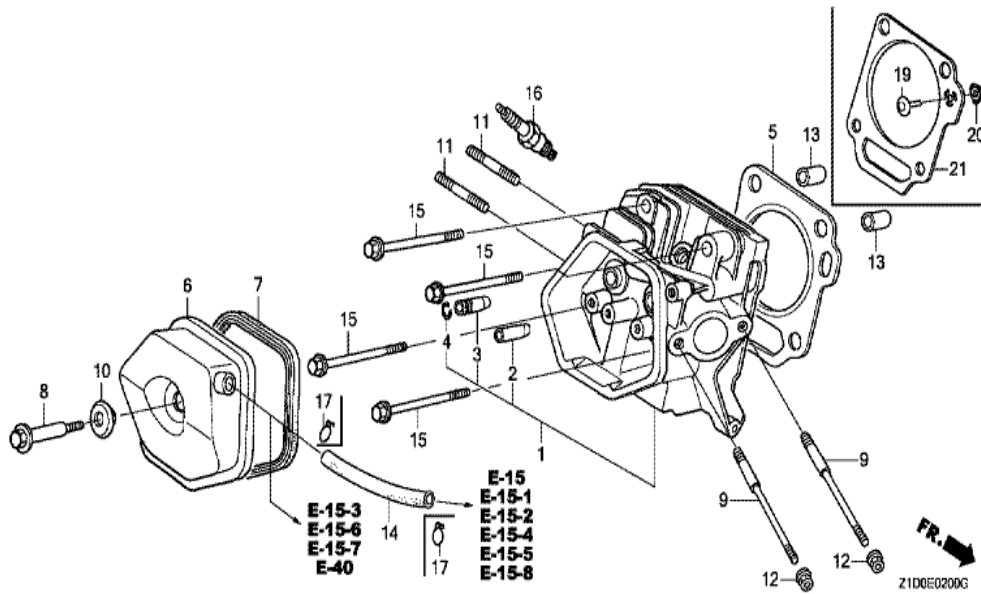

Ref	Partnumber	Description	GX270T	Serial Numbers
001	12200-Z1D-405	HEAD COMP., CYLINDER	1	
002	12204-ZE2-306	GUIDE, IN. VALVE (O.S.)	1	
003	12205-ZE2-305	GUIDE, EX. VALVE (OS)	1	
004	12216-ZE2-300	CLIP, VALVE GUIDE	1	
005	12251-Z1D-801	GASKET, CYLINDER HEAD (THAI LEAKLESS)	1	1182023
005	12251-ZH9-000	GASKET, CYLINDER HEAD	1	1182022
006	12310-ZE2-020	COVER COMP., HEAD	1	
007	12391-ZE2-020	PACKING, HEAD COVER	1	
008	90014-ZE2-000	BOLT, HEAD COVER	1	
009	90042-ZE2-000	BOLT, STUD, 8X123	2	
010	90441-ZE2-010	WASHER COMP., HEAD COVER	1	
011	92900-080320E	BOLT, STUD, 8X32	2	
013	94301-12200	DOWEL PIN, 12X20	2	
Ref	Partnumber	Description	GX270T	Serial Numbers
014	95005-1110030	TUBE, 11X100 (95005-11001-30M)	1	
015	95701-1008000	BOLT, FLANGE, 10X80	4	
016	98079-55876	PLUG, SPARK (BPR5ES) (NGK)	(1)	
016	98079-56876	PLUG, SPARK (BPR6ES) (NGK)	1