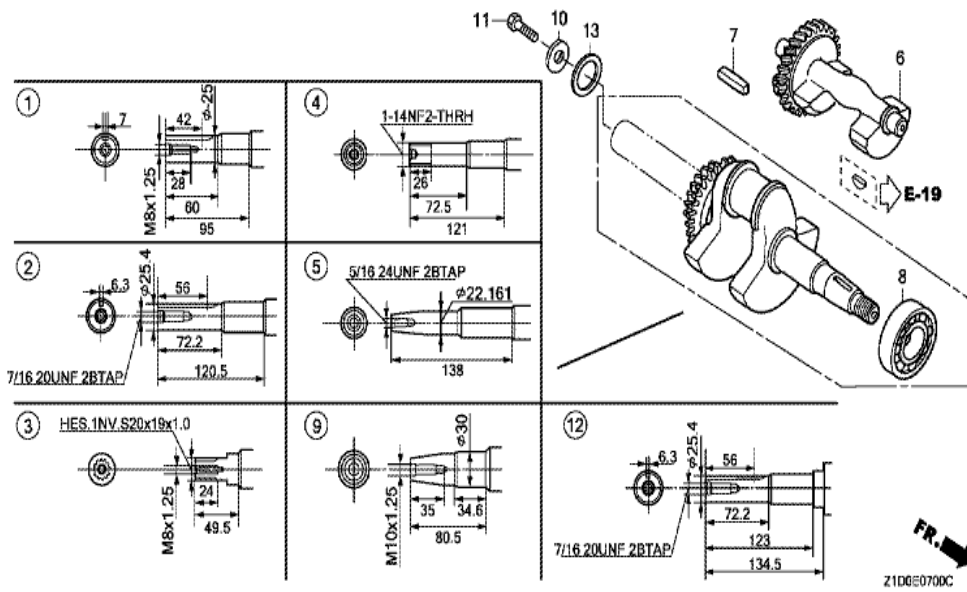

Ref	Partnumber	Description	GX270T	Serial Numbers
005	13310-ZH9-671	CRANKSHAFT COMP.	1	
008	91001-ZH9-003	BEARING, RADIAL BALL (6206 SH)	1