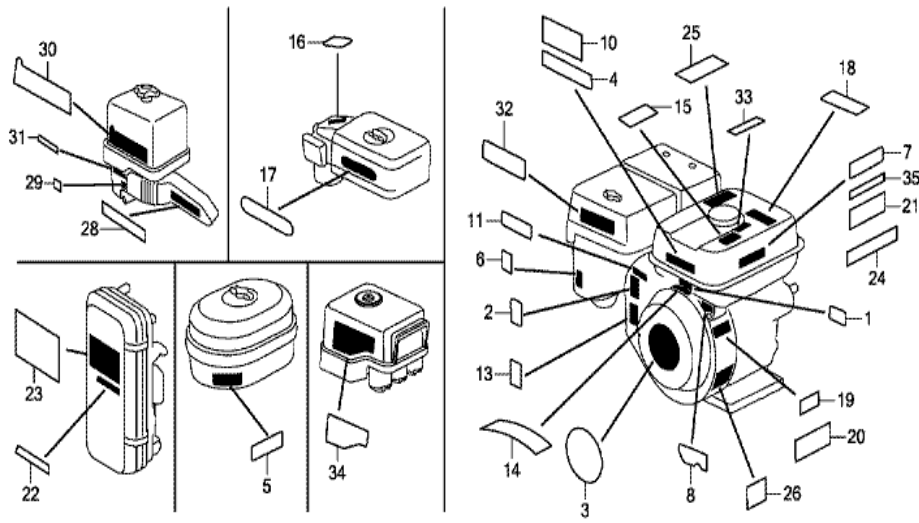

Z1D0E2800K

Ref	Partnumber	Description	GX270T	Serial Numbers
003	87521-ZH9-030	EMBLEM (GX270 9.0)	1	1092598
003	87521-ZH9-040	EMBLEM (GX270)	1	1092599
006	87528-ZE2-810	MARK, CHOKE (ORANGE)	1	
007	87532-ZH8-810	MARK, OIL ALERT (ENGLISH)	1	
010	87516-Z0S-800	MARK, OPERATOR CAUTION	1	
013	87114-ZH7-000	LABEL, WARNING (NOT CERTIFIED FOR SALE)	1