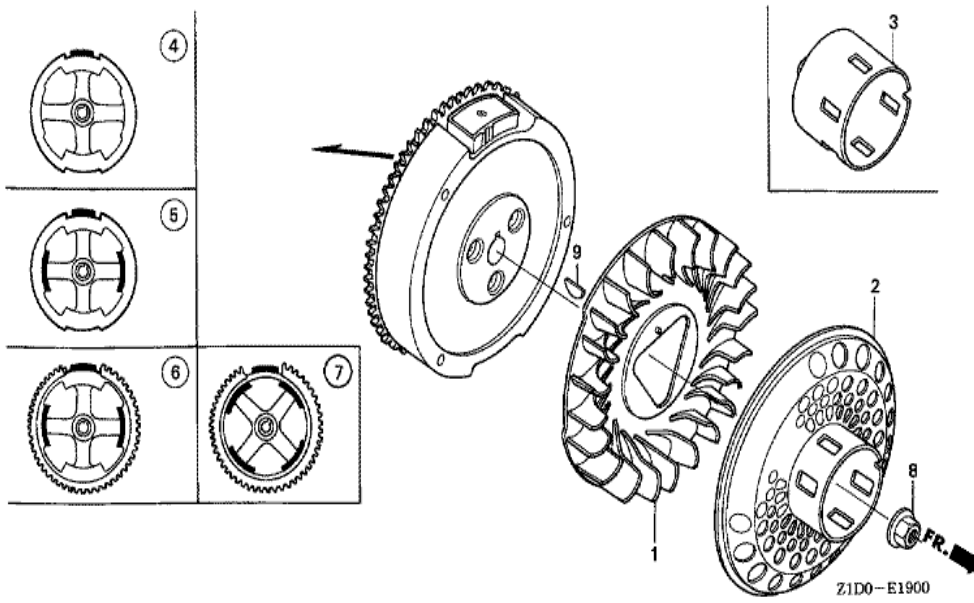

Ref	Partnumber	Description	GX270T	Serial Numbers
001	19511-ZE2-000	FAN, COOLING	1	
002	28450-ZE2-W11	PULLEY COMP., STARTER (SCREEN GRID)	1	
004	31100-ZE2-010	FLYWHEEL COMP.	1	
008	90201-ZE3-V00	NUT, SPECIAL, 16MM	1	
009	90741-ZE2-000	KEY, SPECIAL WOODRUFF, 25X18	1