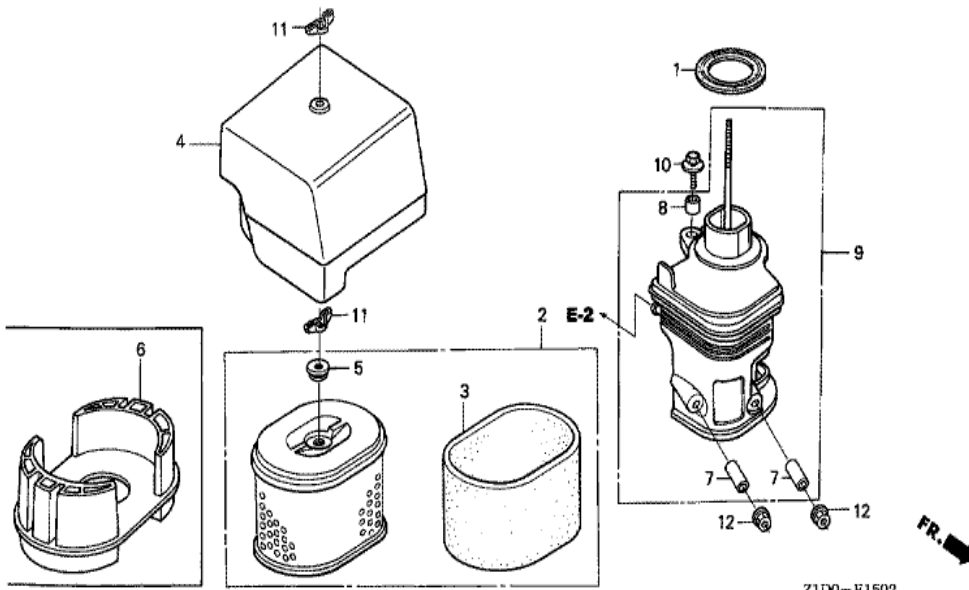

Z1D0-E1502

Ref	Partnumber	Description	GX270T	Serial Numbers
001	16271-ZE2-010	PACKING, ELBOW	1	
002	17210-ZE2-822	ELEMENT, AIR CLEANER (DUAL)	1	
003	17218-ZE2-821	FILTER, OUTER	1	
004	17231-ZH9-820	COVER, AIR CLEANER	1	
005	17232-891-000	GROMMET, AIR CLEANER	1	
006	17235-ZE2-820	NOSE, SILENCER	1	
007	17238-ZE2-310	COLLAR, AIR CLEANER	2	
008	17239-ZE1-000	COLLAR B, AIR CLEANER	1	
009	17410-ZE2-030	ELBOW COMP,AIR/C	1	
010	90009-Z1C-000	BOLT-WASHER, 6X22	1	
011	90325-044-000	NUT, TOOL BOX SETTING	2	
012	94050-06000	NUT, FLANGE, 6MM	2