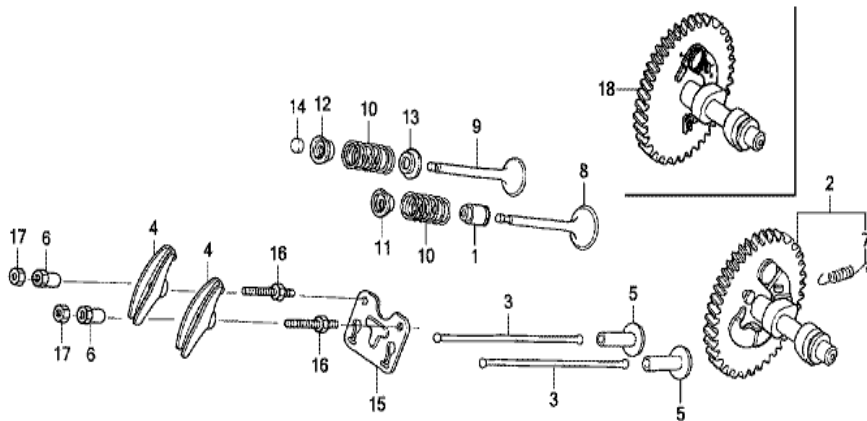

FR. →
Z1DGE0900A

<u>Ref</u>	<u>Partnumber</u>	<u>Description</u>	<u>GX270T</u>	<u>Serial Numbers</u>
001	12209-ZE8-003	SEAL, VALVE STEM	1	
002	14100-ZE3-020	CAMSHAFT ASSY.	1	
003	14410-Z1D-000	ROD, PUSH	2	
004	14431-ZE2-010	ARM, VALVE ROCKER	2	
005	14441-ZE2-000	LIFTER, VALVE	2	
006	14451-ZE1-013	PIVOT, ROCKER ARM	2	
007	14568-ZE1-000	SPRING, WEIGHT RETURN	1	
008	14711-ZE2-000	VALVE, IN.	1	
009	14721-ZE2-000	VALVE, EX.	1	
010	14751-Z1C-000	SPRING, VALVE	2	
011	14771-ZE2-000	RETAINER, IN. VALVE SPRING	1	
012	14773-ZE2-000	RETAINER, EX. VALVE SPRING	1	
013	14775-ZE2-010	SEAT, VALVE SPRING	1	
<u>Ref</u>	<u>Partnumber</u>	<u>Description</u>	<u>GX270T</u>	<u>Serial Numbers</u>
014	14781-ZE2-000	ROTATOR, VALVE	1	
015	14791-ZE2-010	GUIDE, PUSH ROD	1	
016	90012-ZE0-010	BOLT, PIVOT, 8MM	2	
017	90206-ZE1-000	NUT, PIVOT ADJUSTING	2