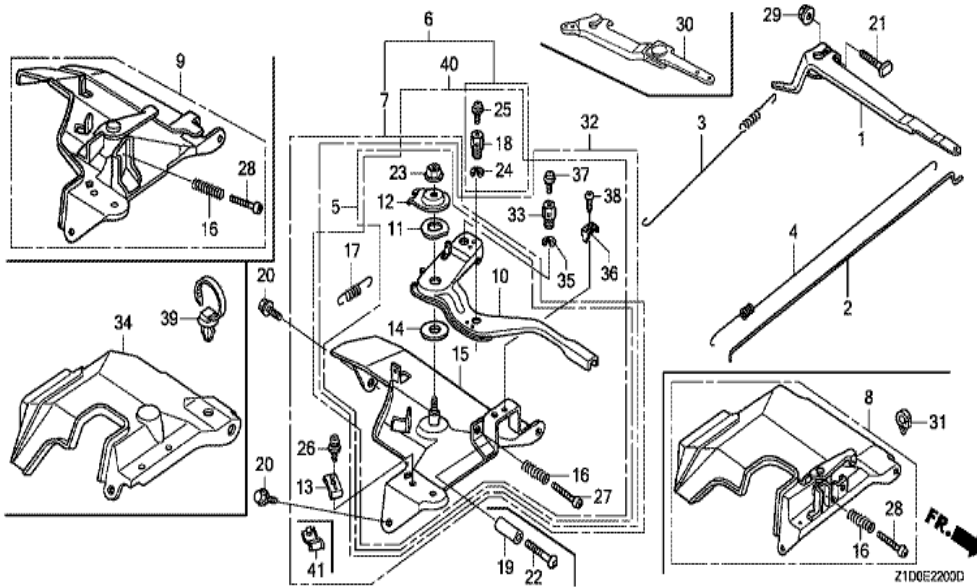

Ref	Partnumber	Description	GX270T	Serial Numbers
001	16854-ZH8-000	RUBBER, SUPPORTER (107MM)	1	
002	16955-ZE1-000	JOINT, FUEL TANK	1	1194370
002	16955-ZE1-010	JOINT, FUEL TANK	1	1194371
003	17510-ZE2-020ZA	TANK COMP., FUEL *NH31 *	1	
004	17620-Z0T-813	CAP COMP., FUEL FILLER (CHROME PLATED) (1	
004	17620-Z1T-800	CAP COMP., FUEL FILLER (CHROME PLATED) (1	1176432
005	17631-Z0T-801	PACKING, FUEL FILLER CAP (39X62X3) (RADI	1	
005	17631-Z1T-800	PACKING, FUEL FILLER CAP (39X62X3) (TOUY	1	1176432
007	91353-671-004	O-RING, 14MM (NOK)	1	
008	94050-08000	NUT, FLANGE, 8MM	2	
009	95001-4522240	TUBE, FUEL, 4.5X222 (95001-45001-60M)	1	
010	95002-02080	CLIP, TUBE (B8)	2	
011	95701-0802500	BOLT, FLANGE, 8X25	2	

Ref	Partnumber	Description	GX270T	Serial Numbers
001	16551-ZE2-000	ARM, GOVERNOR	1	
002	16555-ZE2-000	ROD, GOVERNOR	1	
003	16561-ZE2-000	SPRING, GOVERNOR (L=145.0MM) (WIRE DIAME	1	
003	16561-ZE2-800	SPRING, GOVERNOR (L=142.0MM)	(1)	
004	16562-ZE2-000	SPRING, THROTTLE RETURN	1	
009	16570-ZE2-722	CONTROL ASSY.	1	
009	16570-ZE2-722	CONTROL ASSY.	1	
016	16584-883-300	SPRING, CONTROL ADJUSTING	1	
020	90013-883-000	BOLT, FLANGE, 6X12 (CT200)	2	
021	90015-ZE5-010	BOLT, GOVERNOR ARM	1	
028	93500-050350A	SCREW, PAN, 5X35	1	
029	94050-06000	NUT, FLANGE, 6MM	1	