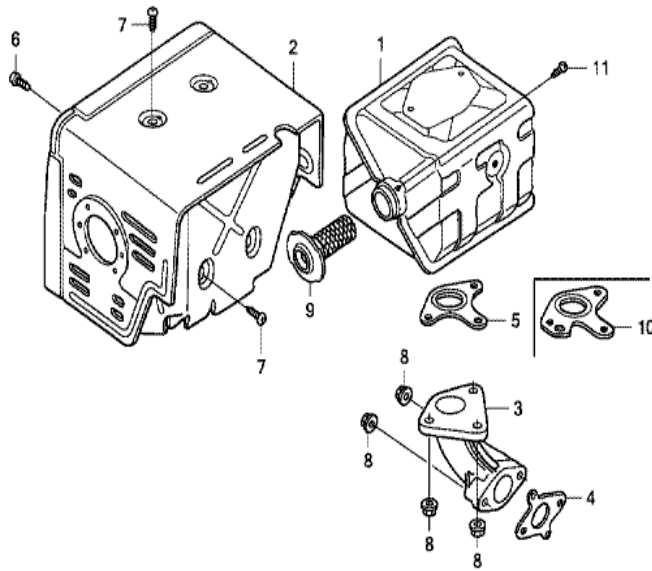

Z1D0E1601A

Ref	Partnumber	Description	GX270T	Serial Numbers
001	18310-ZE2-W61	MUFFLER COMP. (100DB)	1	
002	18320-ZE2-W61	PROTECTOR COMP., MUFFLER	1	1185438
002	18320-ZE2-W62	PROTECTOR COMP., MUFFLER	1	1185439
003	18330-ZH9-N00	PIPE, EX.	1	
004	18333-ZF6-W01	GASKET, EX. PIPE	1	
005	18381-Z1C-801	GASKET, MUFFLER (THAI LEAKLESS)	1	1060425
005	18381-ZE2-800	GASKET, MUFFLER (NIPPON LEAKLESS)	1	1060424
006	90006-ZE2-000	SCREW, TAPPING, 6X10	1	
007	90050-ZE1-000	SCREW, TAPPING, 5X8	4	
008	94050-08000	NUT, FLANGE, 8MM	5