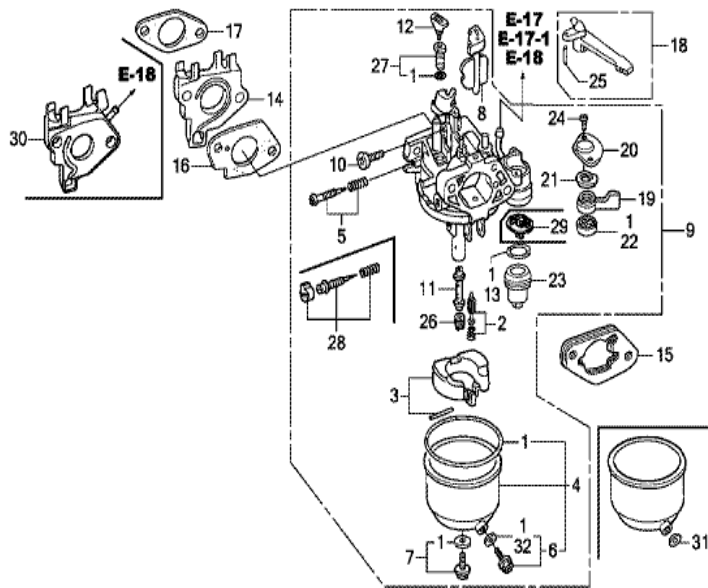

Z1D0E1100B

Ref	Partnumber	Description	GX270T	Serial Numbers
001	28400-ZE2-W01ZN	STARTER ASSY., RECOIL *R280 *	1	1182150
001	28400-ZE2-W02ZN	STARTER ASSY., RECOIL *R280*	1	1182151
002	28410-ZE2-W01ZN	CASE COMP., RECOIL STARTER *R280 *	1	
003	28421-ZE2-W01	PULLEY, RECOIL STARTER	1	
004	28422-ZE2-W01	RATCHET, STARTER	2	
005	28441-ZE2-W01	SPRING, FRICTION	1	
006	28442-ZE2-W01	SPRING, STARTER RETURN	1	
007	28443-ZE2-W01	SPRING, RATCHET	2	
008	28444-ZE2-W01	RETAINER, SPRING	1	
009	28461-ZE2-W02	GRIP, STARTER	1	1182150
009	28461-ZE2-W03	GRIP, STARTER	1	1182151
010	28462-ZE2-W11	ROPE, RECOIL STARTER	1	
011	90004-ZE2-W01	SCREW, CENTER	1	
Ref	Partnumber	Description	GX270T	Serial Numbers
012	90008-ZE2-003	BOLT, FLANGE, 6X10	3	

Z1DGE1200B

Ref	Partnumber	Description	GX270T	Serial Numbers
001	16731-ZE2-003	CLIP, TUBE	1	
002	19610-ZE2-010ZL	COVER COMP., FAN *R280 *	1	
003	19631-ZE2-D00	SHROUD	1	
005	36100-ZF6-P81	SWITCH ASSY., ENGINE STOP	1	
009	90013-883-000	BOLT, FLANGE, 6X12 (CT200)	6	