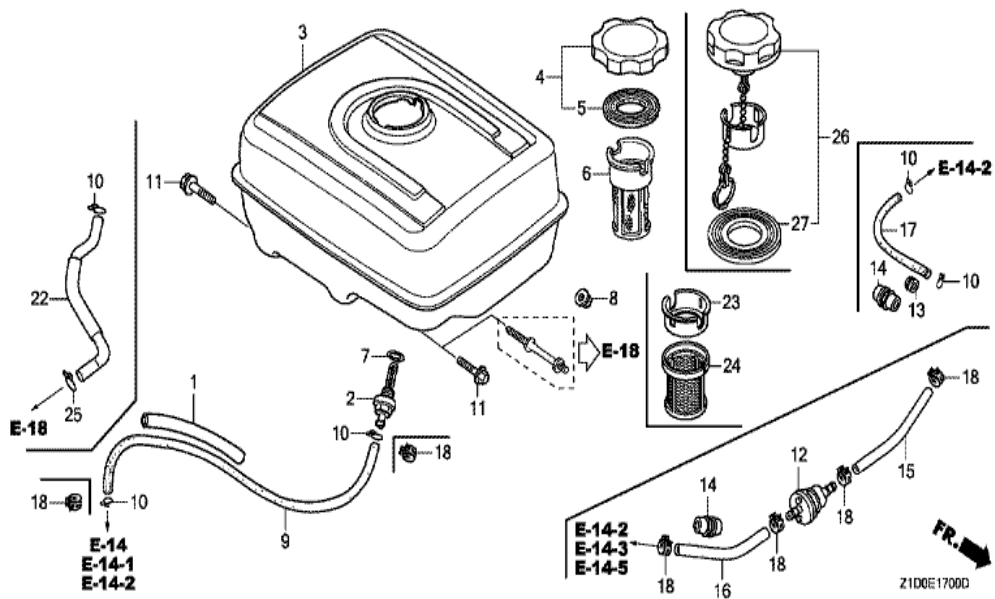

Ref	Partnumber	Description	GX270T	Serial Numbers
001	16854-ZH8-000	RUBBER, SUPPORTER (107MM)	1	
002	16955-ZE1-000	JOINT, FUEL TANK	1	1194370
002	16955-ZE1-010	JOINT, FUEL TANK	1	1194371
003	17510-ZE2-020ZA	TANK COMP., FUEL *NH31 *	1	
004	17620-Z0T-813	CAP COMP., FUEL FILLER (CHROME PLATED) (	1	
004	17620-Z1T-800	CAP COMP., FUEL FILLER (CHROME PLATED) (	1	1176432
005	17631-Z0T-801	PACKING, FUEL FILLER CAP (39X62X3) (RADI	1	
005	17631-Z1T-800	PACKING, FUEL FILLER CAP (39X62X3) (TOUY	1	1176432
007	91353-671-004	O-RING, 14MM (NOK)	1	
008	94050-08000	NUT, FLANGE, 8MM	2	
009	95001-4522240	TUBE, FUEL, 4.5X222 (95001-45001-60M)	1	
010	95002-02080	CLIP, TUBE (B8)	2	
011	95701-0802500	BOLT, FLANGE, 8X25	2