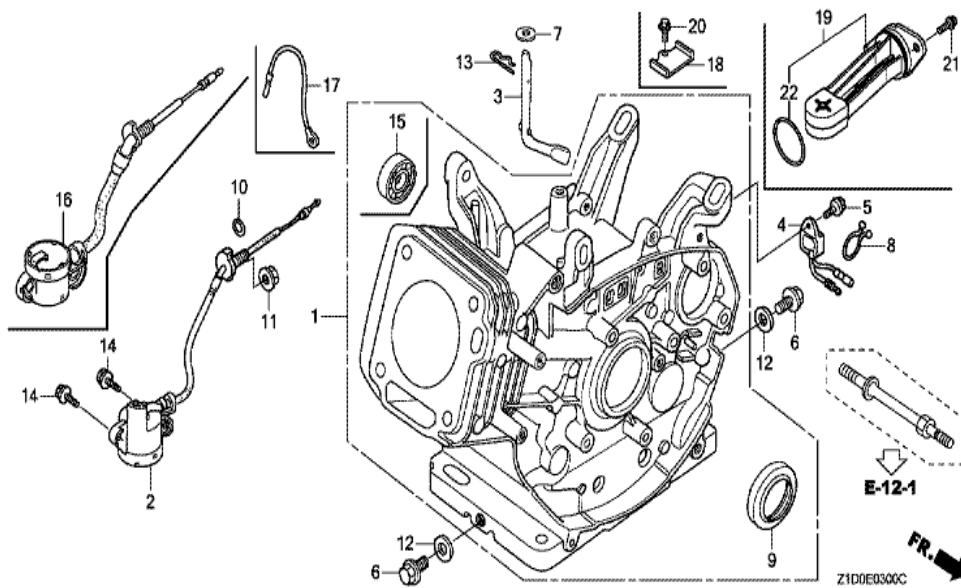

Ref	Partnumber	Description	GX270T	Serial Numbers
001	12000-Z1D-406	BARREL ASSY., CYLINDER (ALERT)	1	
002	15510-ZE2-043	SWITCH ASSY., OIL LEVEL	1	1083432
003	16541-ZE2-010	SHAFT, GOVERNOR ARM	1	
004	34150-ZH7-003	ALERT UNIT, OIL	1	1072283
004	34150-ZH7-013	ALERT UNIT, OIL	1	1072284
005	90013-883-000	BOLT, FLANGE, 6X12 (CT200)	1	
006	90131-883-000	BOLT, DRAIN PLUG, 12X15	2	
007	90446-KE1-000	WASHER, 8.2X17X0.8	1	
009	91201-Z1D-003	OIL SEAL, 30X46X8 (NOK ASIA)	1	
010	91353-671-004	O-RING, 14MM (NOK)	1	
011	94050-10000	NUT, FLANGE, 10MM	1	
012	94109-12000	WASHER, DRAIN PLUG, 12MM	2	
013	94251-10000	PIN, LOCK, 10MM	1	
Ref	Partnumber	Description	GX270T	Serial Numbers
014	95701-0601200	BOLT, FLANGE, 6X12	2	
016	35480-ZF6-003	SWITCH ASSY., OIL LEVEL	1	1083433