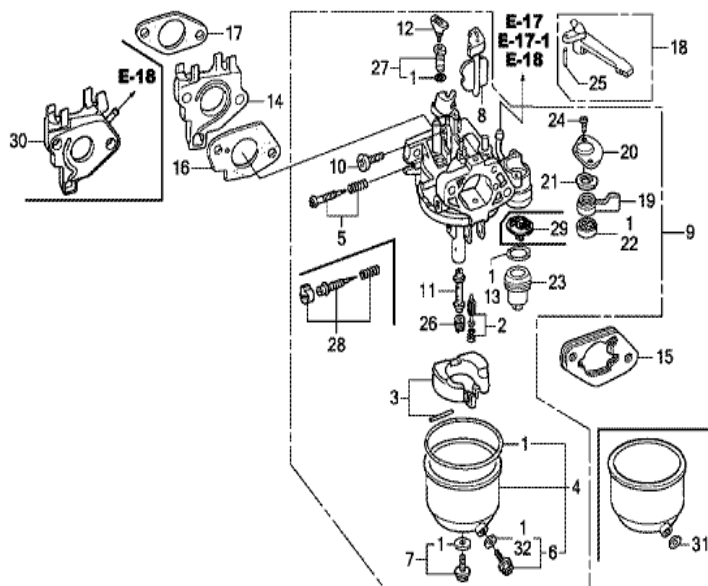

Z1D0E1100B

Ref	Partnumber	Description	GX270T	Serial Numbers
001	28400-ZE2-W01ZN	STARTER ASSY., RECOIL *R280 *	1	
002	28410-ZE2-W01ZN	CASE COMP., RECOIL STARTER *R280 *	1	
003	28421-ZE2-W01	PULLEY, RECOIL STARTER	1	
004	28422-ZE2-W01	RATCHET, STARTER	2	
005	28441-ZE2-W01	SPRING, FRICTION	1	
006	28442-ZE2-W01	SPRING, STARTER RETURN	1	
007	28443-ZE2-W01	SPRING, RATCHET	2	
008	28444-ZE2-W01	RETAINER, SPRING	1	
009	28461-ZE2-W02	GRIP, STARTER	1	
010	28462-ZE2-W11	ROPE, RECOIL STARTER	1	
011	90004-ZE2-W01	SCREW, CENTER	1	
012	90008-ZE2-003	BOLT, FLANGE, 6X10	3	

Ref	Partnumber	Description	GX270T	Serial Numbers
001	16731-ZE2-003	CLIP, TUBE	1	
002	19610-ZE2-010ZL	COVER COMP., FAN *R280 *	1	
003	19631-ZE2-D00	SHROUD	1	
005	36100-ZF6-P81	SWITCH ASSY., ENGINE STOP	1	
009	90013-883-000	BOLT, FLANGE, 6X12 (CT200)	6	