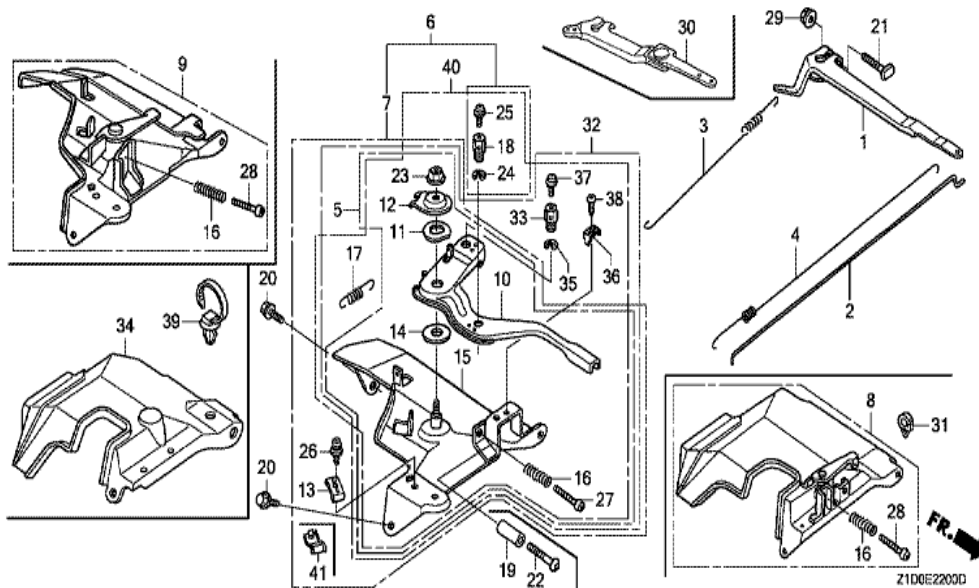

Ref	Partnumber	Description	GX270T	Serial Numbers
001	16551-ZE2-000	ARM, GOVERNOR	1	
002	16555-ZE2-000	ROD, GOVERNOR	1	
003	16561-ZE2-000	SPRING, GOVERNOR (L=145.0MM) (WIRE DIAME	1	
004	16562-ZE2-000	SPRING, THROTTLE RETURN	1	
007	16570-ZE2-W20	CONTROL ASSY. (REMOTE)	1	
010	16571-ZE2-W00	LEVER, CONTROL	1	
011	16574-ZE1-000	SPRING, LEVER	1	
012	16575-ZE2-W00	WASHER, CONTROL LEVER	1	
013	16576-891-000	HOLDER, CABLE	1	
014	16578-ZE1-000	SPACER, CONTROL LEVER	1	
015	16581-ZE2-W00	BASE COMP., CONTROL (###)	1	
016	16584-883-300	SPRING, CONTROL ADJUSTING	1	
017	16592-883-310	SPRING, CABLE RETURN	1	
Ref	Partnumber	Description	GX270T	Serial Numbers
020	90013-883-000	BOLT, FLANGE, 6X12 (CT200)	2	
021	90015-ZE5-010	BOLT, GOVERNOR ARM	1	
023	90114-SA0-000	NUT, SELF-LOCK, 6MM	1	
026	93500-050160A	SCREW, PAN, 5X16	1	
027	93500-050280A	SCREW, PAN, 5X28	1	
029	94050-06000	NUT, FLANGE, 6MM	1