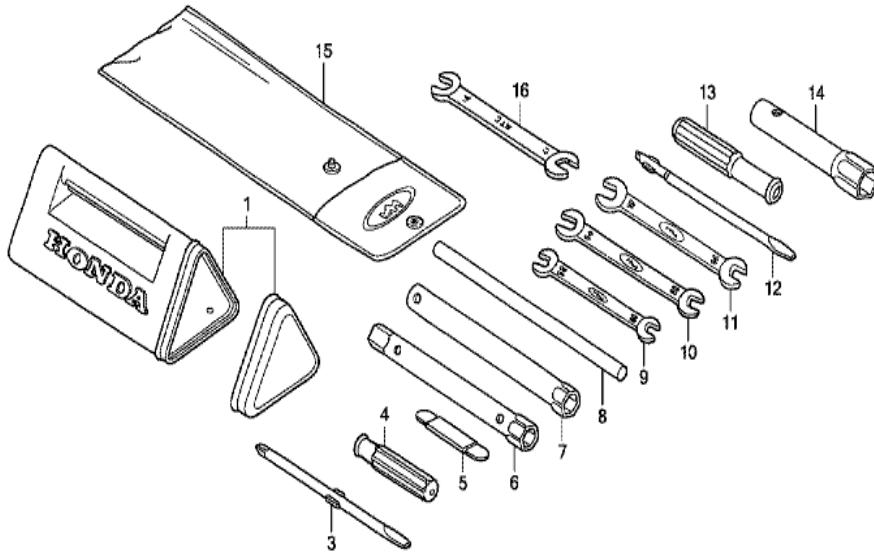

Z1DGE29000

Ref	Partnumber	Description	GX270T	Serial Numbers
007	89216-ZOT-800	WRENCH, SPARK PLUG	(1)