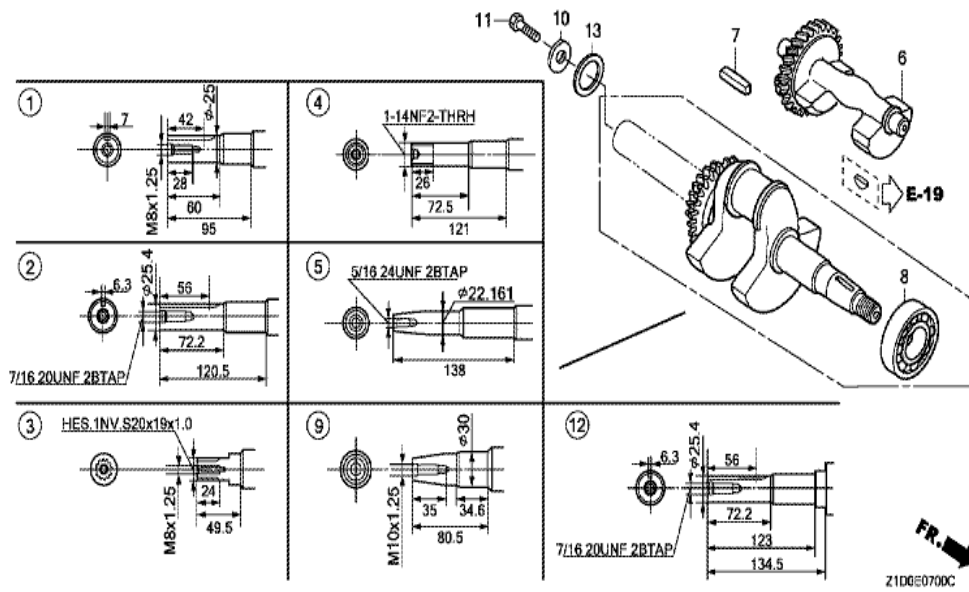

Ref	Partnumber	Description	GX270T	Serial Numbers
002	13310-ZH9-811	CRANKSHAFT COMP.	1	
006	13351-ZE2-010	WEIGHT, BALANCER	1	
007	90745-ZE2-600	KEY, 6.3X6.3X43	1	
008	91001-ZH9-003	BEARING, RADIAL BALL (6206 SH)	1