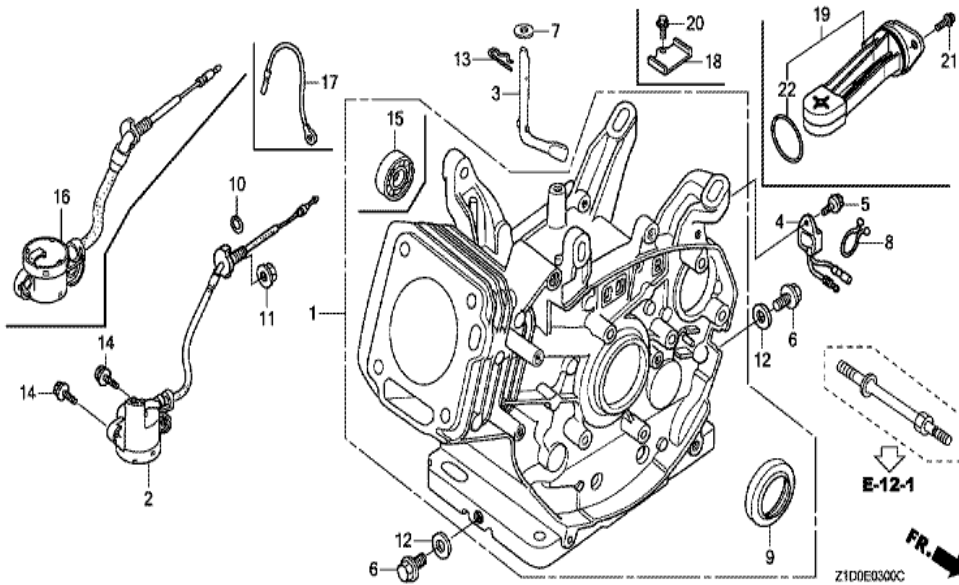

Ref	Partnumber	Description	GX270T	Serial Numbers
001	16551-ZE2-000	ARM, GOVERNOR	1	
002	16555-ZE2-000	ROD, GOVERNOR	1	
003	16561-ZE2-000	SPRING, GOVERNOR (L=145.0MM) (WIRE DIAME	1	
004	16562-ZE2-000	SPRING, THROTTLE RETURN	1	
007	16570-ZE2-W20	CONTROL ASSY. (REMOTE)	1	
010	16571-ZE2-W00	LEVER, CONTROL	1	
011	16574-ZE1-000	SPRING, LEVER	1	
012	16575-ZE2-W00	WASHER, CONTROL LEVER	1	
013	16576-891-000	HOLDER, CABLE	1	
014	16578-ZE1-000	SPACER, CONTROL LEVER	1	
015	16581-ZE2-W00	BASE COMP., CONTROL (###)	1	
016	16584-883-300	SPRING, CONTROL ADJUSTING	1	
017	16592-883-310	SPRING, CABLE RETURN	1	
Ref	Partnumber	Description	GX270T	Serial Numbers
020	90013-883-000	BOLT, FLANGE, 6X12 (CT200)	2	
021	90015-ZE5-010	BOLT, GOVERNOR ARM	1	
023	90114-SA0-000	NUT, SELF-LOCK, 6MM	1	
026	93500-050160A	SCREW, PAN, 5X16	1	
027	93500-050280A	SCREW, PAN, 5X28	1	
029	94050-06000	NUT, FLANGE, 6MM	1	

Z1DGE29000

Ref	Partnumber	Description	GX270T	Serial Numbers
007	89216-ZOT-800	WRENCH, SPARK PLUG	(1)	

Ref	Partnumber	Description	GX270T	Serial Numbers
001	12000-Z1D-Q00	BARREL ASSY., CYLINDER (BALANCER+ALERT)	1	
002	15510-ZE2-043	SWITCH ASSY., OIL LEVEL	1	
003	16541-ZE2-010	SHAFT, GOVERNOR ARM	1	
004	34150-ZH7-003	ALERT UNIT, OIL	1	
005	90013-883-000	BOLT, FLANGE, 6X12 (CT200)	1	
006	90131-883-000	BOLT, DRAIN PLUG, 12X15	2	
007	90446-KE1-000	WASHER, 8.2X17X0.8	1	
009	91201-Z1D-003	OIL SEAL, 30X46X8 (NOK ASIA)	1	
010	91353-671-004	O-RING, 14MM (NOK)	1	
011	94050-10000	NUT, FLANGE, 10MM	1	
012	94109-12000	WASHER, DRAIN PLUG, 12MM	2	
013	94251-10000	PIN, LOCK, 10MM	1	
014	95701-0601200	BOLT, FLANGE, 6X12	2	
Ref	Partnumber	Description	GX270T	Serial Numbers
015	96100-6202000	BEARING, RADIAL BALL, 6202	1	