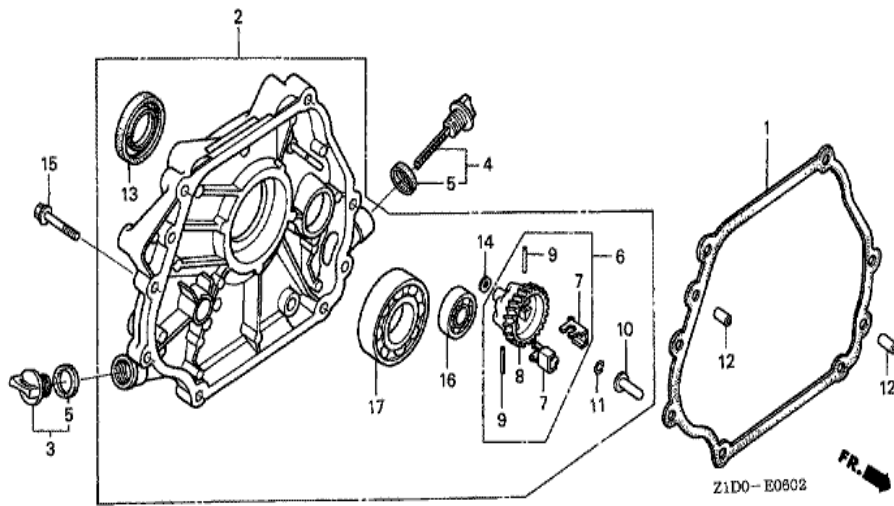

Ref	Partnumber	Description	GX270T	Serial Numbers
001	16551-ZE2-000	ARM, GOVERNOR	1	
002	16555-ZE2-000	ROD, GOVERNOR	1	
003	16561-ZE2-000	SPRING, GOVERNOR (L=145.0MM) (WIRE DIAME	1	
004	16562-ZE2-000	SPRING, THROTTLE RETURN	1	
007	16570-ZE2-W20	CONTROL ASSY. (REMOTE)	1	
010	16571-ZE2-W00	LEVER, CONTROL	1	
011	16574-ZE1-000	SPRING, LEVER	1	
012	16575-ZE2-W00	WASHER, CONTROL LEVER	1	
013	16576-891-000	HOLDER, CABLE	1	
014	16578-ZE1-000	SPACER, CONTROL LEVER	1	
015	16581-ZE2-W00	BASE COMP., CONTROL (###)	1	
016	16584-883-300	SPRING, CONTROL ADJUSTING	1	
017	16592-883-310	SPRING, CABLE RETURN	1	
Ref	Partnumber	Description	GX270T	Serial Numbers
020	90013-883-000	BOLT, FLANGE, 6X12 (CT200)	2	
021	90015-ZE5-010	BOLT, GOVERNOR ARM	1	
023	90114-SA0-000	NUT, SELF-LOCK, 6MM	1	
026	93500-050160A	SCREW, PAN, 5X16	1	
027	93500-050280A	SCREW, PAN, 5X28	1	
029	94050-06000	NUT, FLANGE, 6MM	1	

Z1D0E2800K

Ref	Partnumber	Description	GX270T	Serial Numbers
003	87521-ZH9-030	EMBLEM (GX270 9.0)	1	
004	87522-Z0T-800	LABEL, CAUTION	1	
006	87528-ZE2-810	MARK, CHOKE (ORANGE)	1	
007	87532-ZH8-810	MARK, OIL ALERT (ENGLISH)	1	

Z1DGE29000

Ref	Partnumber	Description	GX270T	Serial Numbers
007	89216-ZOT-800	WRENCH, SPARK PLUG	(1)	

Ref	Partnumber	Description	GX270T	Serial Numbers
001	12000-Z1D-Q00	BARREL ASSY., CYLINDER (BALANCER+ALERT)	1	
002	15510-ZE2-043	SWITCH ASSY., OIL LEVEL	1	
003	16541-ZE2-010	SHAFT, GOVERNOR ARM	1	
004	34150-ZH7-003	ALERT UNIT, OIL	1	
005	90013-883-000	BOLT, FLANGE, 6X12 (CT200)	1	
006	90131-883-000	BOLT, DRAIN PLUG, 12X15	2	
007	90446-KE1-000	WASHER, 8.2X17X0.8	1	
009	91201-Z1D-003	OIL SEAL, 30X46X8 (NOK ASIA)	1	
010	91353-671-004	O-RING, 14MM (NOK)	1	
011	94050-10000	NUT, FLANGE, 10MM	1	
012	94109-12000	WASHER, DRAIN PLUG, 12MM	2	
013	94251-10000	PIN, LOCK, 10MM	1	
014	95701-0601200	BOLT, FLANGE, 6X12	2	
Ref	Partnumber	Description	GX270T	Serial Numbers
015	96100-6202000	BEARING, RADIAL BALL, 6202	1	