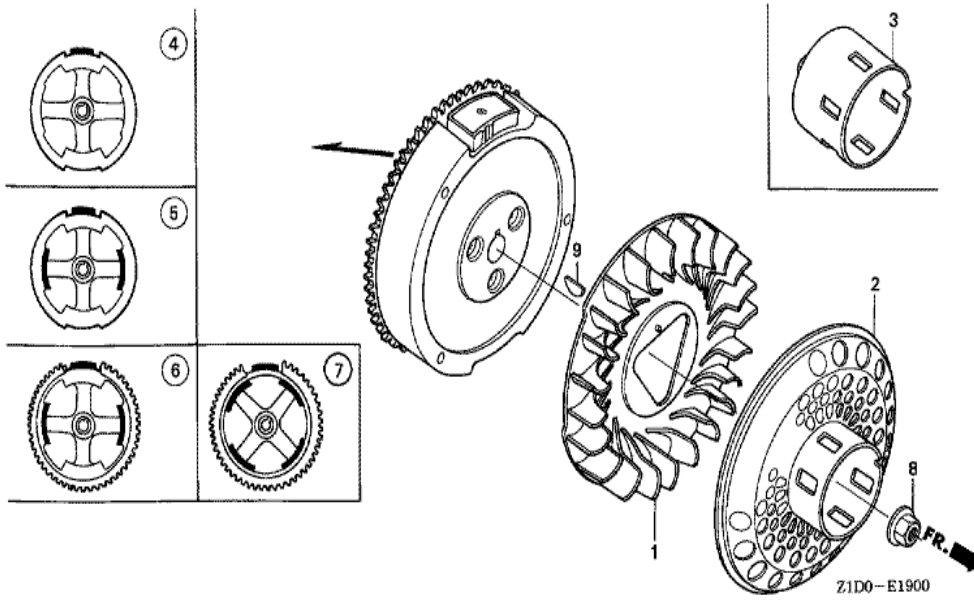

Ref	Partnumber	Description	GX270T	Serial Numbers
001	19511-ZE2-000	FAN, COOLING	1	
002	28450-ZE2-W11	PULLEY COMP., STARTER (SCREEN GRID)	1	
004	31100-ZE2-010	FLYWHEEL COMP.	1	
008	90201-ZE3-V00	NUT, SPECIAL, 16MM	1	
009	90741-ZE2-000	KEY, SPECIAL WOODRUFF, 25X18	1