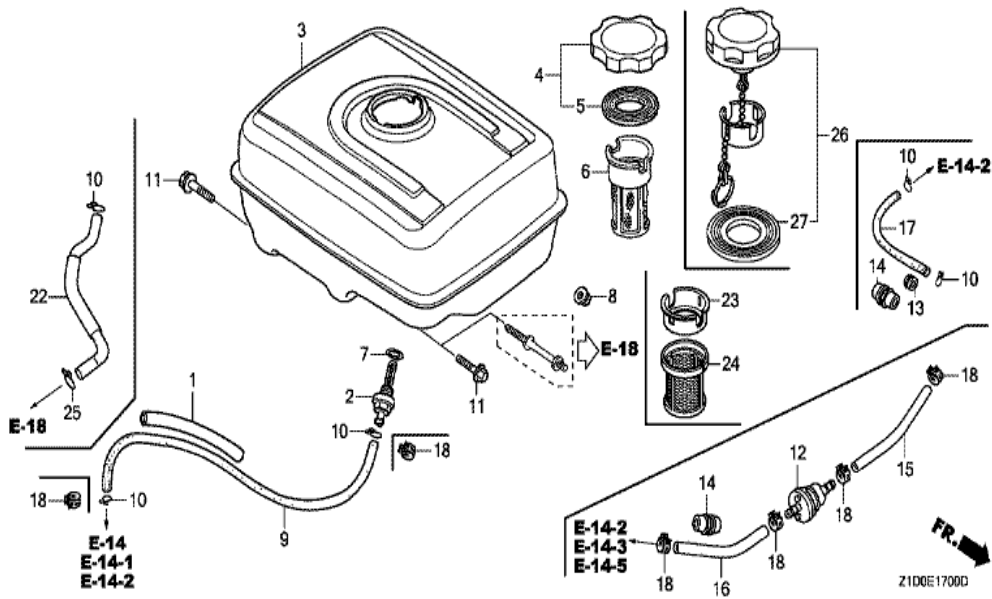

Ref	Partnumber	Description	GX270T	Serial Numbers
001	16854-ZH8-000	RUBBER, SUPPORTER (107MM)	1	
002	16955-ZE1-000	JOINT, FUEL TANK	1	
003	17510-ZE2-020ZA	TANK COMP., FUEL *NH31 *	1	
004	17620-ZOT-813	CAP COMP., FUEL FILLER (CHROME PLATED) (	1	
005	17631-ZOT-801	PACKING, FUEL FILLER CAP (39X62X3) (RADI	1	
006	17672-ZE2-W01	FILTER, FUEL	1	
007	91353-671-004	O-RING, 14MM (NOK)	1	
008	94050-08000	NUT, FLANGE, 8MM	2	
009	95001-4522240	TUBE, FUEL, 4.5X222 (95001-45001-60M)	1	
010	95002-02080	CLIP, TUBE (B8)	2	
011	95701-0802500	BOLT, FLANGE, 8X25	2