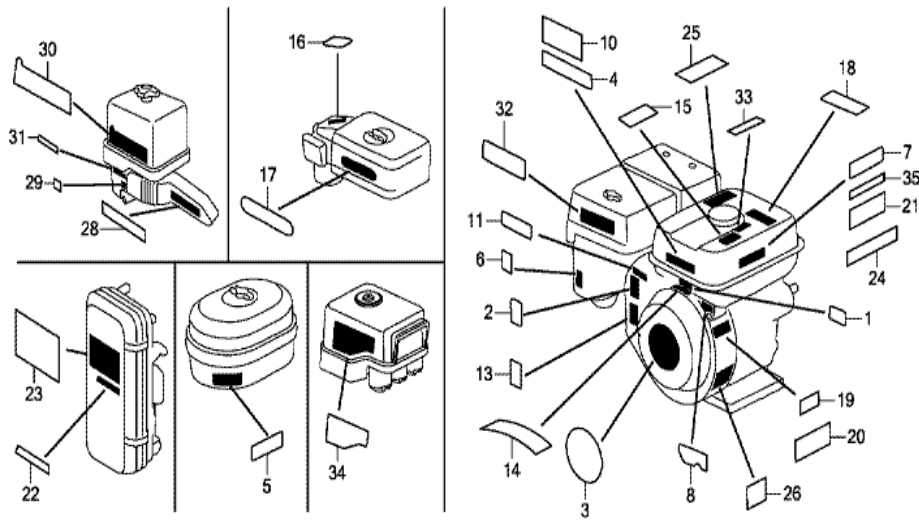

Z1D0E2800K

Ref	Partnumber	Description	GX270T	Serial Numbers
003	87521-ZH9-030	EMBLEM (GX270 9.0)	1	
004	87522-Z0T-800	LABEL, CAUTION	1	
006	87528-ZE2-810	MARK, CHOKE (ORANGE)	1	
007	87532-ZH8-810	MARK, OIL ALERT (ENGLISH)	1