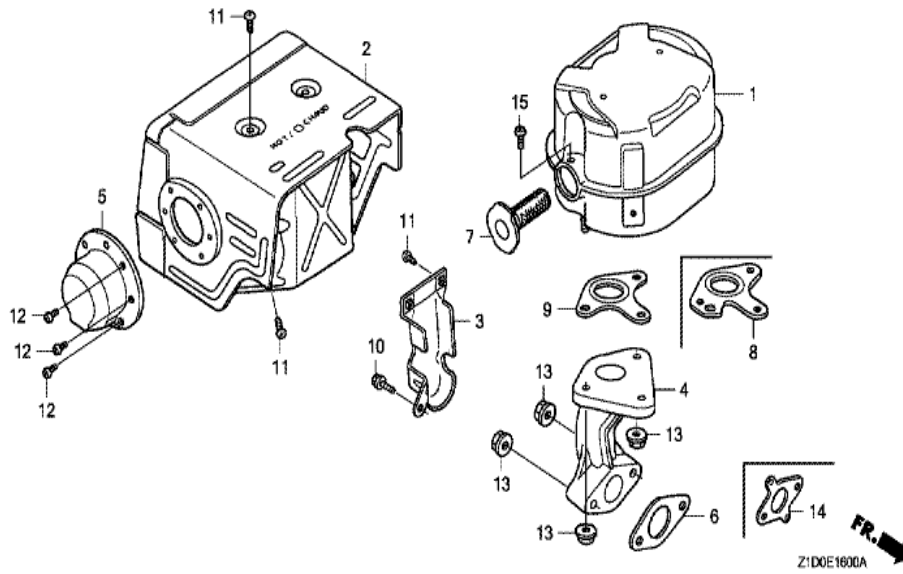

Ref	Partnumber	Description	GX270T	Serial Numbers
001	18310-ZE2-W00	MUFFLER COMP.	1	
002	18320-ZE2-W01	PROTECTOR COMP., MUFFLER (STD.)	1	
003	18323-ZE2-W00	PROTECTOR, EX. PIPE	1	
004	18330-ZE2-W00	PIPE, EX.	1	
005	18331-ZE2-810	CAP, MUFFLER	1	
006	18333-ZE3-800	GASKET, EX. PIPE	1	
007	18355-ZE2-010	ARRESTER, SPARK	1	
008	18381-ZE2-W10	GASKET, MUFFLER (ARRESTER) (NIPPON LEAKL	1	
010	90013-883-000	BOLT, FLANGE, 6X12 (CT200)	1	
011	90050-ZE1-000	SCREW, TAPPING, 5X8	6	
012	90055-ZE1-000	SCREW, TAPPING, 4X6	3	
013	94050-08000	NUT, FLANGE, 8MM	5