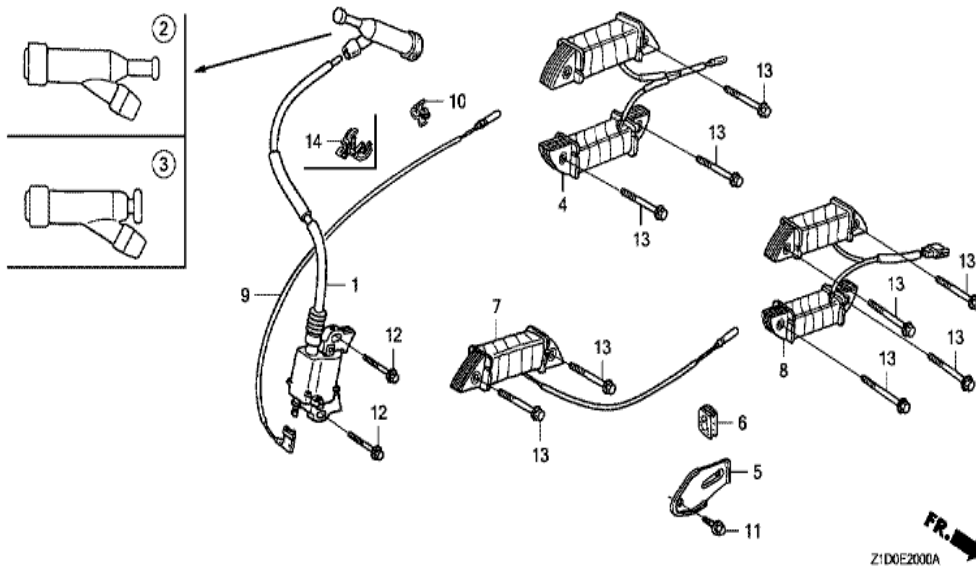

Ref	Partnumber	Description	GX270T	Serial Numbers
001	30500-Z1C-013	COIL ASSY., IGNITION	1	
003	30700-Z1C-811	CAP ASSY., NOISE SUPPRESSOR (NGK Y-EZD)	1	
006	31512-ZE2-000	GROMMET, CORD	1	
009	36101-ZE1-010	CORD, STOP SWITCH (370MM)	1	
012	90015-883-000	BOLT, FLANGE, 6X28 (CT200)	2	
014	90684-ZA0-601	CLIP, HARNESS	1