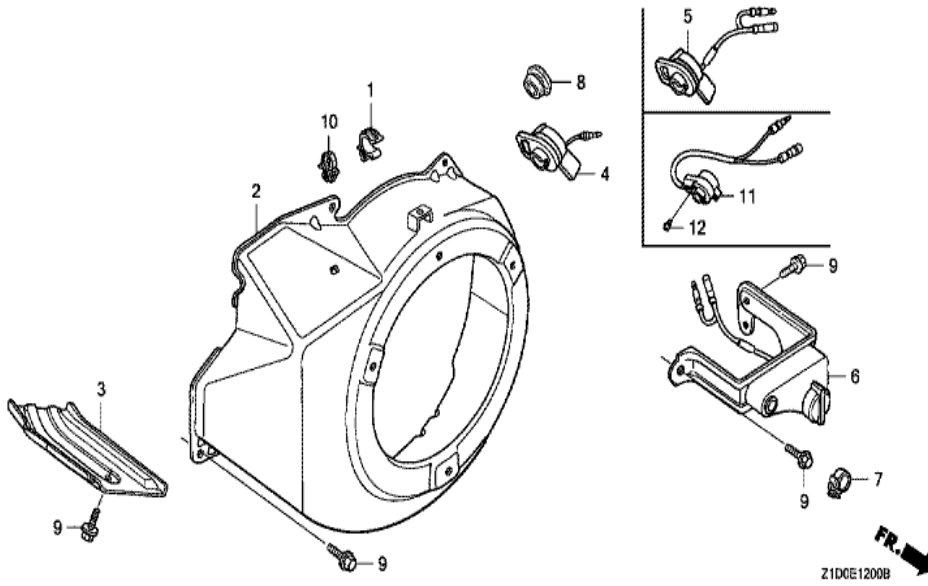

Z1D0E1100B

Ref	Partnumber	Description	GX270T	Serial Numbers
001	28400-ZE2-W01ZN	STARTER ASSY., RECOIL *R280 *	1	
002	28410-ZE2-W01ZN	CASE COMP., RECOIL STARTER *R280 *	1	
003	28421-ZE2-W01	PULLEY, RECOIL STARTER	1	
004	28422-ZE2-W01	RATCHET, STARTER	2	
005	28441-ZE2-W01	SPRING, FRICTION	1	
006	28442-ZE2-W01	SPRING, STARTER RETURN	1	
007	28443-ZE2-W01	SPRING, RATCHET	2	
008	28444-ZE2-W01	RETAINER, SPRING	1	
009	28461-ZE2-W02	GRIP, STARTER	1	
010	28462-ZE2-W11	ROPE, RECOIL STARTER	1	
011	90004-ZE2-W01	SCREW, CENTER	1	
012	90008-ZE2-003	BOLT, FLANGE, 6X10	3	

Ref	Partnumber	Description	GX270T	Serial Numbers
001	16731-ZE2-003	CLIP, TUBE	1	
002	19610-ZE2-010ZL	COVER COMP., FAN *R280 *	1	
003	19631-ZE2-D00	SHROUD	1	
005	36100-ZF6-P81	SWITCH ASSY., ENGINE STOP	1	
009	90013-883-000	BOLT, FLANGE, 6X12 (CT200)	6	