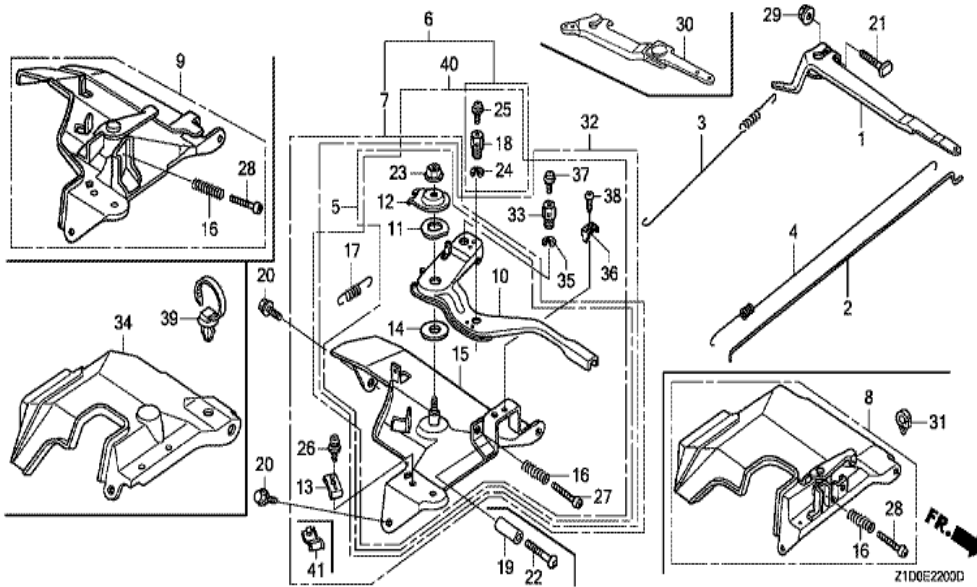

Z1D0-E1900

Ref	Partnumber	Description	GX270T	Serial Numbers
001	19511-ZE2-000	FAN, COOLING	1	
002	28450-ZE2-W11	PULLEY COMP., STARTER (SCREEN GRID)	1	
004	31100-ZE2-010	FLYWHEEL COMP.	1	
008	90201-ZE3-V00	NUT, SPECIAL, 16MM	1	
009	90741-ZE2-000	KEY, SPECIAL WOODRUFF, 25X18	1	

Ref	Partnumber	Description	GX270T	Serial Numbers
001	12200-Z1D-405	HEAD COMP., CYLINDER	1	
002	12204-ZE2-306	GUIDE, IN. VALVE (O.S.)	1	
003	12205-ZE2-305	GUIDE, EX. VALVE (OS)	1	
004	12216-ZE2-300	CLIP, VALVE GUIDE	1	
005	12251-ZH9-000	GASKET, CYLINDER HEAD	1	
005	12251-ZH9-000	GASKET, CYLINDER HEAD	1	
006	12310-ZE2-020	COVER COMP., HEAD	1	
007	12391-ZE2-020	PACKING, HEAD COVER	1	
008	90014-ZE2-000	BOLT, HEAD COVER	1	
009	90042-ZE2-000	BOLT, STUD, 8X123	2	
010	90441-ZE2-010	WASHER COMP., HEAD COVER	1	
011	92900-080320E	BOLT, STUD, 8X32	2	
013	94301-12200	DOWEL PIN, 12X20	2	
Ref	Partnumber	Description	GX270T	Serial Numbers
014	95005-1110030	TUBE, 11X100 (95005-11001-30M)	1	
015	95701-1008000	BOLT, FLANGE, 10X80	4	
016	98079-55876	PLUG, SPARK (BPR5ES) (NGK)	(1)	
016	98079-56876	PLUG, SPARK (BPR6ES) (NGK)	1	

Ref	Partnumber	Description	GX270T	Serial Numbers
001	16551-ZE2-000	ARM, GOVERNOR	1	
002	16555-ZE2-000	ROD, GOVERNOR	1	
003	16561-ZE2-000	SPRING, GOVERNOR (L=145.0MM) (WIRE DIAME	1	
004	16562-ZE2-000	SPRING, THROTTLE RETURN	1	
005	16570-ZE2-W00	CONTROL ASSY.	1	
010	16571-ZE2-W00	LEVER, CONTROL	1	
011	16574-ZE1-000	SPRING, LEVER	1	
012	16575-ZE2-W00	WASHER, CONTROL LEVER	1	
014	16578-ZE1-000	SPACER, CONTROL LEVER	1	
015	16581-ZE2-W00	BASE COMP., CONTROL (###)	1	
016	16584-883-300	SPRING, CONTROL ADJUSTING	1	
020	90013-883-000	BOLT, FLANGE, 6X12 (CT200)	2	
021	90015-ZE5-010	BOLT, GOVERNOR ARM	1	
Ref	Partnumber	Description	GX270T	Serial Numbers
023	90114-SA0-000	NUT, SELF-LOCK, 6MM	1	
027	93500-050280A	SCREW, PAN, 5X28	1	
029	94050-06000	NUT, FLANGE, 6MM	1	