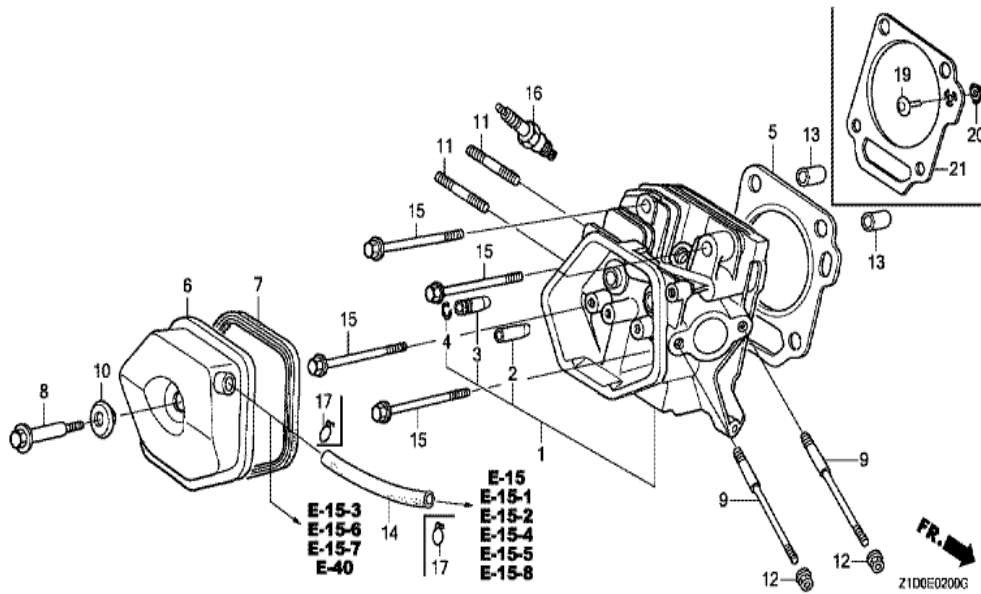

Ref	Partnumber	Description	GX270T	Serial Numbers
001	12200-Z1D-405	HEAD COMP., CYLINDER	1	
002	12204-ZE2-306	GUIDE, IN. VALVE (O.S.)	1	
003	12205-ZE2-305	GUIDE, EX. VALVE (OS)	1	
004	12216-ZE2-300	CLIP, VALVE GUIDE	1	
005	12251-ZH9-000	GASKET, CYLINDER HEAD	1	
005	12251-ZH9-000	GASKET, CYLINDER HEAD	1	
006	12310-ZE2-020	COVER COMP., HEAD	1	
007	12391-ZE2-020	PACKING, HEAD COVER	1	
008	90014-ZE2-000	BOLT, HEAD COVER	1	
009	90042-ZE2-000	BOLT, STUD, 8X123	2	
010	90441-ZE2-010	WASHER COMP., HEAD COVER	1	
011	92900-080320E	BOLT, STUD, 8X32	2	
013	94301-12200	DOWEL PIN, 12X20	2	
Ref	Partnumber	Description	GX270T	Serial Numbers
014	95005-1110030	TUBE, 11X100 (95005-11001-30M)	1	
015	95701-1008000	BOLT, FLANGE, 10X80	4	
016	98079-55876	PLUG, SPARK (BPR5ES) (NGK)	(1)	
016	98079-56876	PLUG, SPARK (BPR6ES) (NGK)	1