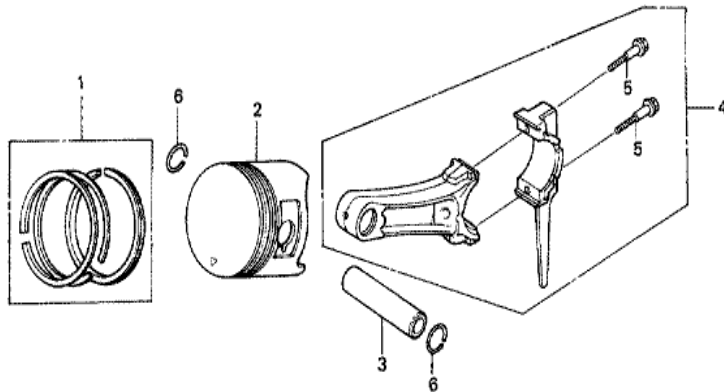

Z1D0-E0800

<u>Ref</u>	<u>Partnumber</u>	<u>Description</u>	<u>GX270T</u>	<u>Serial Numbers</u>
001	13010-Z1D-801	RING SET, PISTON (STD.) (RIKEN)	1	
001	13011-Z1D-801	RING SET, PISTON (0.25) (RIKEN)	(1)	
001	13012-Z1D-801	RING SET, PISTON (0.50) (RIKEN)	(1)	
001	13013-Z1D-801	RING SET, PISTON (0.75) (RIKEN)	(1)	
002	13101-ZH9-000	PISTON (STD.)	1	
002	13102-ZH9-000	PISTON (0.25)	(1)	
002	13102-ZH9-000	PISTON (0.25)	(1)	
002	13102-ZH9-000	PISTON (0.25)	(1)	
002	13103-ZH9-000	PISTON (0.50)	(1)	
002	13103-ZH9-000	PISTON (0.50)	(1)	
002	13103-ZH9-000	PISTON (0.50)	(1)	
002	13104-ZH9-000	PISTON (0.75)	(1)	
002	13104-ZH9-000	PISTON (0.75)	(1)	
<u>Ref</u>	<u>Partnumber</u>	<u>Description</u>	<u>GX270T</u>	<u>Serial Numbers</u>
002	13104-ZH9-000	PISTON (0.75)	(1)	
003	13111-ZE2-000	PIN, PISTON	1	
004	13200-Z1D-000	ROD ASSY., CONNECTING (STD.)	1	
004	13200-Z1D-305	ROD ASSY., CONNECTING (0.25 UNDER SIZE)	(1)	
005	90001-ZE8-000	BOLT, CONNECTING ROD	2	
006	90551-ZE1-000	CLIP, PISTON PIN, 18MM	2