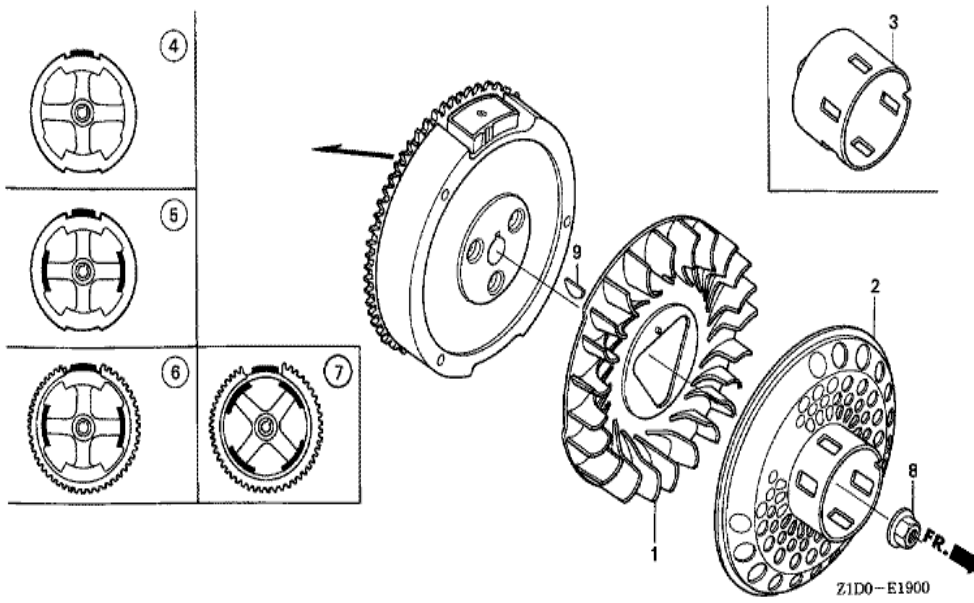

Z1D0-E1900

Ref	Partnumber	Description	GX270T	Serial Numbers
001	19511-ZE2-000	FAN, COOLING	1	
002	28450-ZE2-W11	PULLEY COMP., STARTER (SCREEN GRID)	1	
004	31100-ZE2-010	FLYWHEEL COMP.	1	
008	90201-ZE3-V00	NUT, SPECIAL, 16MM	1	
009	90741-ZE2-000	KEY, SPECIAL WOODRUFF, 25X18	1