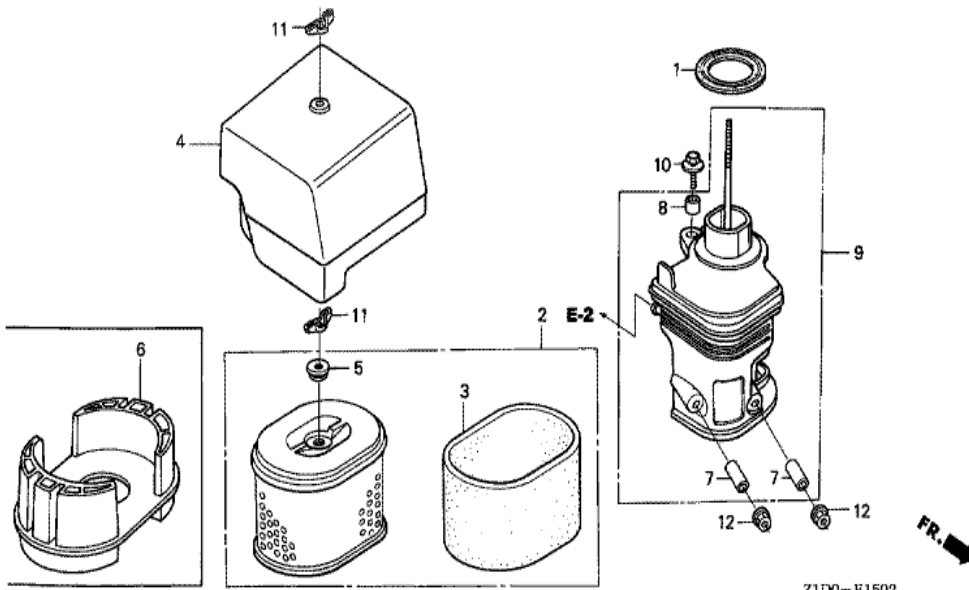

Z1D0-E1502

Ref	Partnumber	Description	GX270T	Serial Numbers
001	16271-ZE2-010	PACKING, ELBOW	1	
002	17210-ZE2-822	ELEMENT, AIR CLEANER (DUAL)	1	
003	17218-ZE2-821	FILTER, OUTER	1	
004	17231-ZH9-820	COVER, AIR CLEANER	1	
005	17232-891-000	GROMMET, AIR CLEANER	1	
006	17235-ZE2-820	NOSE, SILENCER	1	
007	17238-ZE2-310	COLLAR, AIR CLEANER	2	
008	17239-ZE1-000	COLLAR B, AIR CLEANER	1	
009	17410-ZE2-020	ELBOW COMP., AIR CLEANER	1	
010	90009-Z1C-000	BOLT-WASHER, 6X22	1	
011	90325-044-000	NUT, TOOL BOX SETTING	2	
012	94050-06000	NUT, FLANGE, 6MM	2