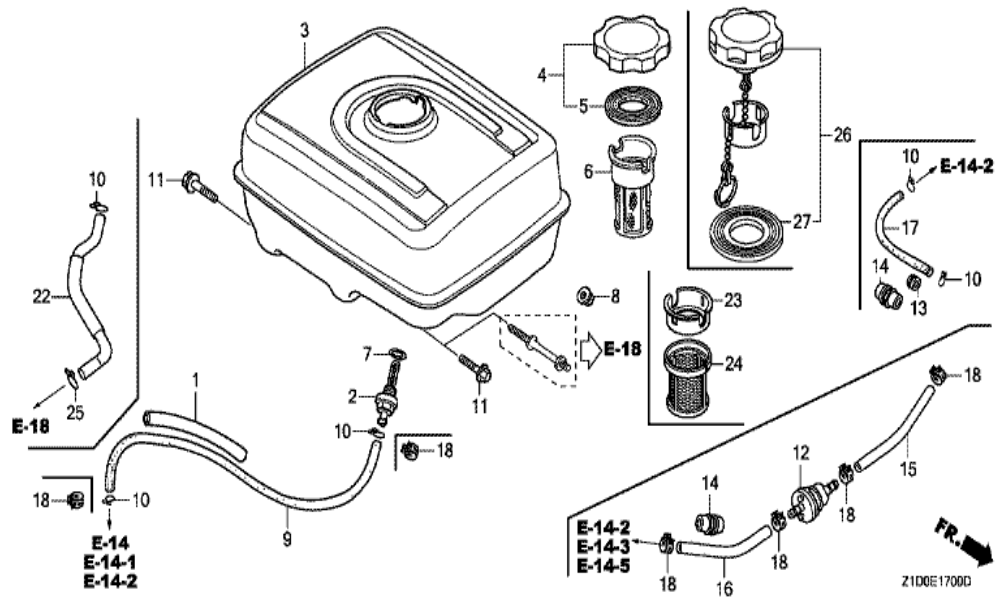

Ref	Partnumber	Description	GX270T	Serial Numbers
001	16854-ZH8-000	RUBBER, SUPPORTER (107MM)	1	
002	16955-ZE1-000	JOINT, FUEL TANK	1	
003	17510-ZE2-020ZA	TANK COMP., FUEL *NH31 *	1	
004	17620-Z0T-813	CAP COMP., FUEL FILLER (CHROME PLATED) (	1	
005	17631-Z0T-801	PACKING, FUEL FILLER CAP (39X62X3) (RADI	1	
007	91353-671-004	O-RING, 14MM (NOK)	1	
008	94050-08000	NUT, FLANGE, 8MM	2	
009	95001-4522240	TUBE, FUEL, 4.5X222 (95001-45001-60M)	1	
010	95002-02080	CLIP, TUBE (B8)	2	
011	95701-0802500	BOLT, FLANGE, 8X25	2