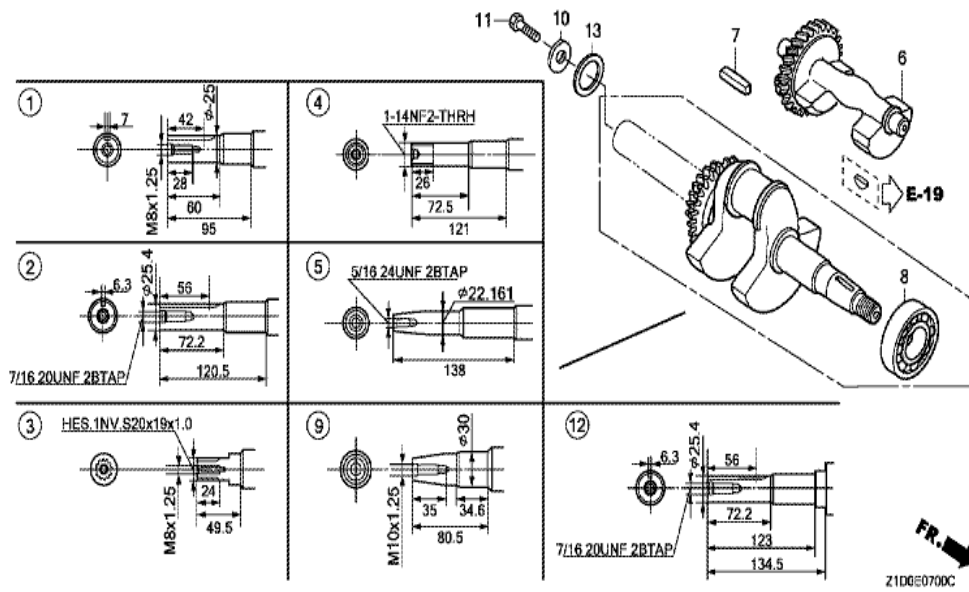

Ref	Partnumber	Description	GX270T	Serial Numbers
004	13310-ZH9-651	CRANKSHAFT COMP.	1	
008	91001-ZH9-003	BEARING, RADIAL BALL (6206 SH)	1