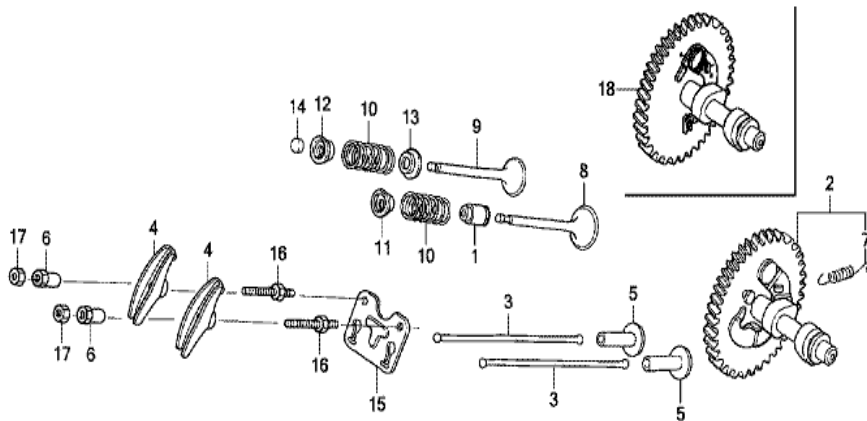

FR. →
Z1DGE0900A

Ref	Partnumber	Description	GX270T	Serial Numbers
001	12209-ZE8-003	SEAL, VALVE STEM	1	
002	14100-ZE3-020	CAMSHAFT ASSY.	1	
003	14410-Z1D-000	ROD, PUSH	2	
004	14431-ZE2-010	ARM, VALVE ROCKER	2	
005	14441-ZE2-000	LIFTER, VALVE	2	
006	14451-ZE1-013	PIVOT, ROCKER ARM	2	
007	14568-ZE1-000	SPRING, WEIGHT RETURN	1	
008	14711-ZE2-000	VALVE, IN.	1	
009	14721-ZE2-000	VALVE, EX.	1	
010	14751-Z1C-000	SPRING, VALVE	2	
011	14771-ZE2-000	RETAINER, IN. VALVE SPRING	1	
012	14773-ZE2-000	RETAINER, EX. VALVE SPRING	1	
013	14775-ZE2-010	SEAT, VALVE SPRING	1	
Ref	Partnumber	Description	GX270T	Serial Numbers
014	14781-ZE2-000	ROTATOR, VALVE	1	
015	14791-ZE2-010	GUIDE, PUSH ROD	1	
016	90012-ZE0-010	BOLT, PIVOT, 8MM	2	
017	90206-ZE1-000	NUT, PIVOT ADJUSTING	2