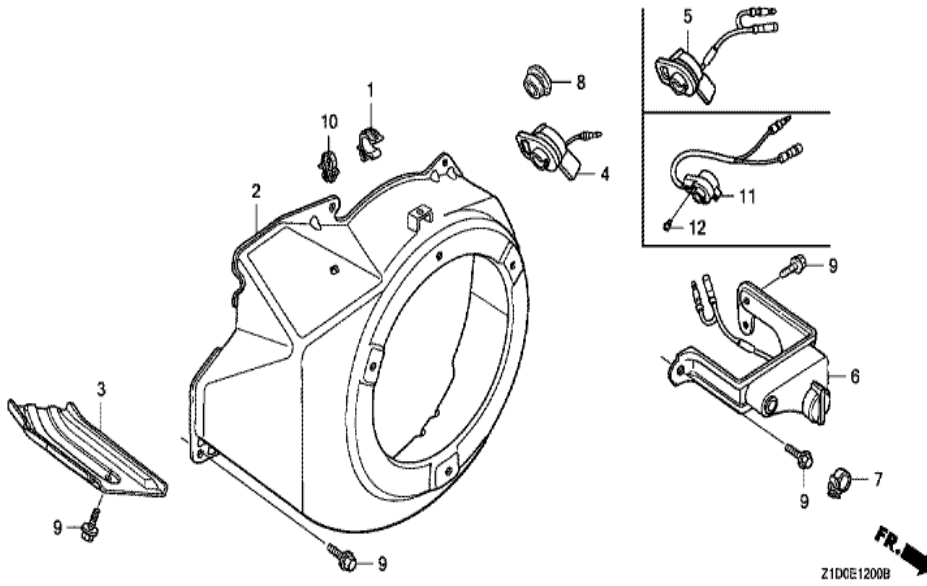

Z1D0E1100B

Ref	Partnumber	Description	GX270T	Serial Numbers
001	28400-ZE2-W01ZN	STARTER ASSY., RECOIL *R280 *	1	
002	28410-ZE2-W01ZN	CASE COMP., RECOIL STARTER *R280 *	1	
003	28421-ZE2-W01	PULLEY, RECOIL STARTER	1	
004	28422-ZE2-W01	RATCHET, STARTER	2	
005	28441-ZE2-W01	SPRING, FRICTION	1	
006	28442-ZE2-W01	SPRING, STARTER RETURN	1	
007	28443-ZE2-W01	SPRING, RATCHET	2	
008	28444-ZE2-W01	RETAINER, SPRING	1	
009	28461-ZE2-W02	GRIP, STARTER	1	
010	28462-ZE2-W11	ROPE, RECOIL STARTER	1	
011	90004-ZE2-W01	SCREW, CENTER	1	
012	90008-ZE2-003	BOLT, FLANGE, 6X10	3	

Z1DGE1200B

Ref	Partnumber	Description	GX270T	Serial Numbers
001	16731-ZE2-003	CLIP, TUBE	1	
002	19610-ZE2-010ZL	COVER COMP., FAN *R280 *	1	
003	19631-ZE2-D00	SHROUD	1	
005	36100-ZF6-P81	SWITCH ASSY., ENGINE STOP	1	
009	90013-883-000	BOLT, FLANGE, 6X12 (CT200)	6	