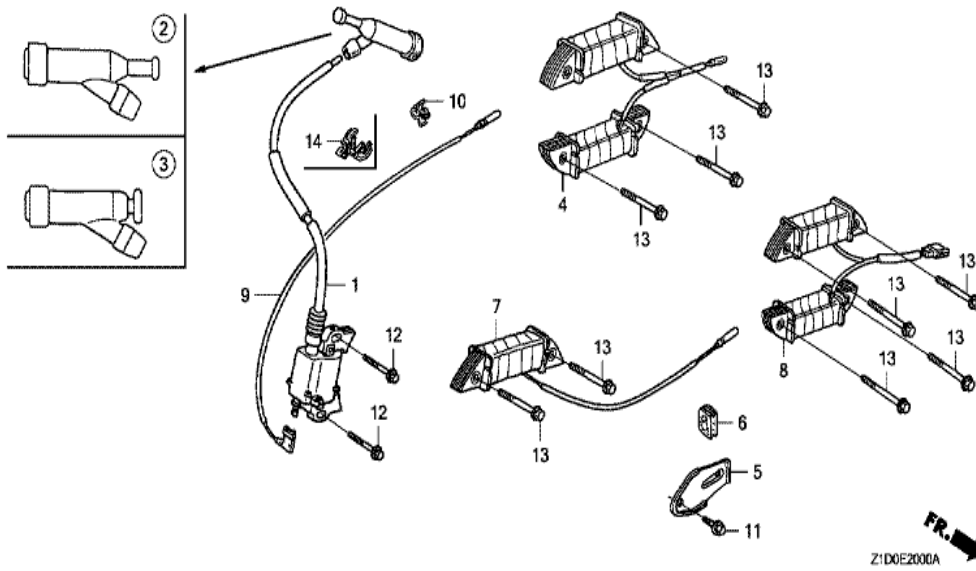

Ref	Partnumber	Description	GX270T	Serial Numbers
001	16854-ZH8-000	RUBBER, SUPPORTER (107MM)	1	
002	16955-ZE1-000	JOINT, FUEL TANK	1	
003	17510-ZE2-020ZA	TANK COMP., FUEL *NH31 *	1	
004	17620-Z0T-813	CAP COMP., FUEL FILLER (CHROME PLATED) (	1	
005	17631-Z0T-801	PACKING, FUEL FILLER CAP (39X62X3) (RADI	1	
007	91353-671-004	O-RING, 14MM (NOK)	1	
008	94050-08000	NUT, FLANGE, 8MM	2	
009	95001-4522240	TUBE, FUEL, 4.5X222 (95001-45001-60M)	1	
010	95002-02080	CLIP, TUBE (B8)	2	
011	95701-0802500	BOLT, FLANGE, 8X25	2	

Ref	Partnumber	Description	GX270T	Serial Numbers
001	12200-Z1D-405	HEAD COMP., CYLINDER	1	
002	12204-ZE2-306	GUIDE, IN. VALVE (O.S.)	1	
003	12205-ZE2-305	GUIDE, EX. VALVE (OS)	1	
004	12216-ZE2-300	CLIP, VALVE GUIDE	1	
005	12251-ZH9-000	GASKET, CYLINDER HEAD	1	
005	12251-ZH9-000	GASKET, CYLINDER HEAD	1	
006	12310-ZE2-020	COVER COMP., HEAD	1	
007	12391-ZE2-020	PACKING, HEAD COVER	1	
008	90014-ZE2-000	BOLT, HEAD COVER	1	
009	90042-ZE2-000	BOLT, STUD, 8X123	2	
010	90441-ZE2-010	WASHER COMP., HEAD COVER	1	
011	92900-080320E	BOLT, STUD, 8X32	2	
013	94301-12200	DOWEL PIN, 12X20	2	
Ref	Partnumber	Description	GX270T	Serial Numbers
014	95005-1110030	TUBE, 11X100 (95005-11001-30M)	1	
015	95701-1008000	BOLT, FLANGE, 10X80	4	
016	98079-55876	PLUG, SPARK (BPR5ES) (NGK)	(1)	
016	98079-56876	PLUG, SPARK (BPR6ES) (NGK)	1	