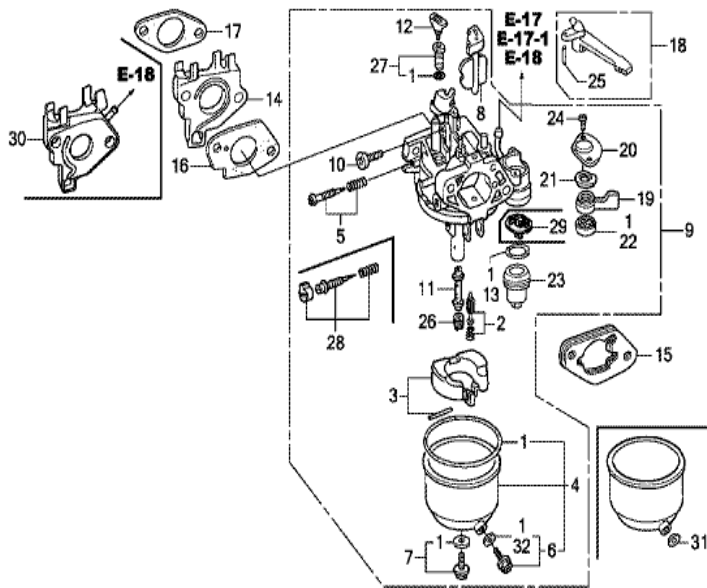

Z1D0E1100B

Ref	Partnumber	Description	GX270T	Serial Numbers
001	28400-ZE2-W01ZN	STARTER ASSY., RECOIL *R280 *	1	
002	28410-ZE2-W01ZN	CASE COMP., RECOIL STARTER *R280 *	1	
003	28421-ZE2-W01	PULLEY, RECOIL STARTER	1	
004	28422-ZE2-W01	RATCHET, STARTER	2	
005	28441-ZE2-W01	SPRING, FRICTION	1	
006	28442-ZE2-W01	SPRING, STARTER RETURN	1	
007	28443-ZE2-W01	SPRING, RATCHET	2	
008	28444-ZE2-W01	RETAINER, SPRING	1	
009	28461-ZE2-W02	GRIP, STARTER	1	
010	28462-ZE2-W11	ROPE, RECOIL STARTER	1	
011	90004-ZE2-W01	SCREW, CENTER	1	
012	90008-ZE2-003	BOLT, FLANGE, 6X10	3	

Z1DGE1200B

Ref	Partnumber	Description	GX270T	Serial Numbers
001	16731-ZE2-003	CLIP, TUBE	1	
002	19610-ZE2-010ZL	COVER COMP., FAN *R280 *	1	
003	19631-ZE2-D00	SHROUD	1	
005	36100-ZF6-P81	SWITCH ASSY., ENGINE STOP	1	
009	90013-883-000	BOLT, FLANGE, 6X12 (CT200)	6	