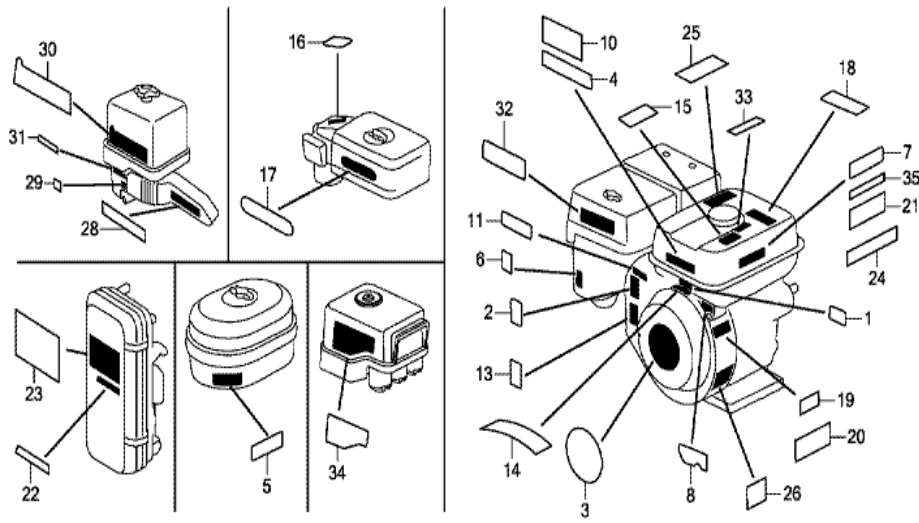

Ref	Partnumber	Description	GX270T	Serial Numbers
001	12200-Z1D-405	HEAD COMP., CYLINDER	1	
002	12204-ZE2-306	GUIDE, IN. VALVE (O.S.)	1	
003	12205-ZE2-305	GUIDE, EX. VALVE (OS)	1	
004	12216-ZE2-300	CLIP, VALVE GUIDE	1	
005	12251-ZH9-000	GASKET, CYLINDER HEAD	1	
005	12251-ZH9-000	GASKET, CYLINDER HEAD	1	
006	12310-ZE2-020	COVER COMP., HEAD	1	
007	12391-ZE2-020	PACKING, HEAD COVER	1	
008	90014-ZE2-000	BOLT, HEAD COVER	1	
009	90042-ZE2-000	BOLT, STUD, 8X123	2	
010	90441-ZE2-010	WASHER COMP., HEAD COVER	1	
011	92900-080320E	BOLT, STUD, 8X32	2	
013	94301-12200	DOWEL PIN, 12X20	2	
Ref	Partnumber	Description	GX270T	Serial Numbers
014	95005-1110030	TUBE, 11X100 (95005-11001-30M)	1	
015	95701-1008000	BOLT, FLANGE, 10X80	4	
016	98079-55876	PLUG, SPARK (BPR5ES) (NGK)	(1)	
016	98079-56876	PLUG, SPARK (BPR6ES) (NGK)	1	

Ref	Partnumber	Description	GX270T	Serial Numbers
001	16551-ZE2-000	ARM, GOVERNOR	1	
002	16555-ZE2-000	ROD, GOVERNOR	1	
003	16561-ZE2-000	SPRING, GOVERNOR (L=145.0MM) (WIRE DIAME	1	
004	16562-ZE2-000	SPRING, THROTTLE RETURN	1	
005	16570-ZE2-W00	CONTROL ASSY.	1	
010	16571-ZE2-W00	LEVER, CONTROL	1	
011	16574-ZE1-000	SPRING, LEVER	1	
012	16575-ZE2-W00	WASHER, CONTROL LEVER	1	
014	16578-ZE1-000	SPACER, CONTROL LEVER	1	
015	16581-ZE2-W00	BASE COMP., CONTROL (###)	1	
016	16584-883-300	SPRING, CONTROL ADJUSTING	1	
020	90013-883-000	BOLT, FLANGE, 6X12 (CT200)	2	
021	90015-ZE5-010	BOLT, GOVERNOR ARM	1	
Ref	Partnumber	Description	GX270T	Serial Numbers
023	90114-SA0-000	NUT, SELF-LOCK, 6MM	1	
027	93500-050280A	SCREW, PAN, 5X28	1	
029	94050-06000	NUT, FLANGE, 6MM	1	