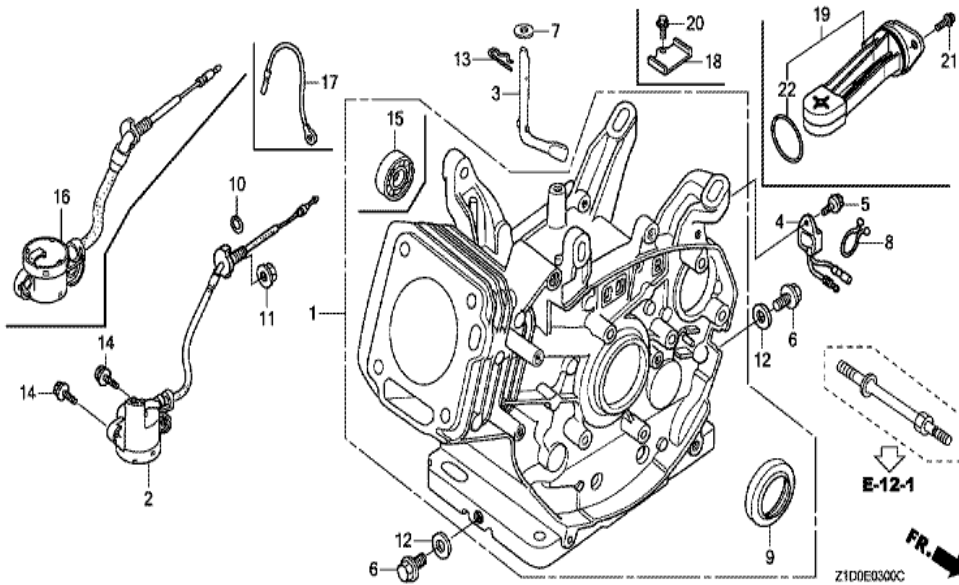

Ref	Partnumber	Description	GX270T	Serial Numbers
001	12000-Z1D-406	BARREL ASSY., CYLINDER (ALERT)	1	
002	15510-ZE2-043	SWITCH ASSY., OIL LEVEL	1	
003	16541-ZE2-010	SHAFT, GOVERNOR ARM	1	
004	34150-ZH7-003	ALERT UNIT, OIL	1	
005	90013-883-000	BOLT, FLANGE, 6X12 (CT200)	1	
006	90131-883-000	BOLT, DRAIN PLUG, 12X15	2	
007	90446-KE1-000	WASHER, 8.2X17X0.8	1	
009	91201-Z1D-003	OIL SEAL, 30X46X8 (NOK ASIA)	1	
010	91353-671-004	O-RING, 14MM (NOK)	1	
011	94050-10000	NUT, FLANGE, 10MM	1	
012	94109-12000	WASHER, DRAIN PLUG, 12MM	2	
013	94251-10000	PIN, LOCK, 10MM	1	
014	95701-0601200	BOLT, FLANGE, 6X12	2