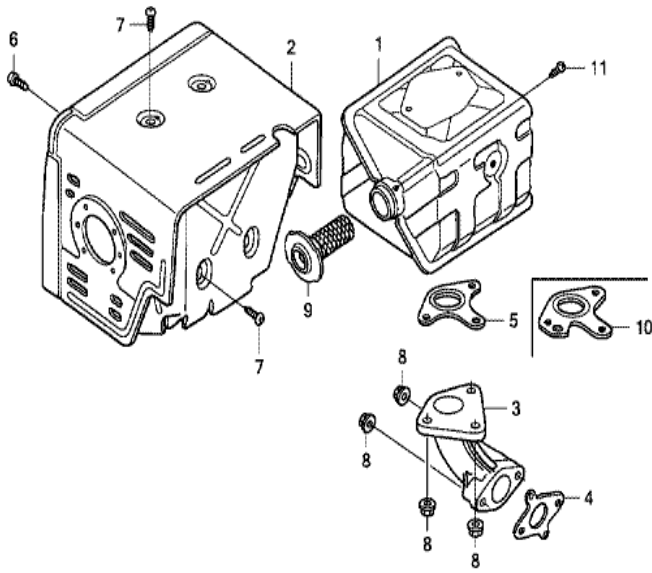

Z1D0E1601A

Ref	Partnumber	Description	GX270T	Serial Numbers
001	18310-ZE2-W61	MUFFLER COMP. (100DB)	1	
002	18320-ZE2-W61	PROTECTOR COMP., MUFFLER	1	
003	18330-ZH9-N00	PIPE, EX.	1	
004	18333-ZF6-W01	GASKET, EX. PIPE	1	
005	18381-ZE2-800	GASKET, MUFFLER (NIPPON LEAKLESS)	1	
006	90006-ZE2-000	SCREW, TAPPING, 6X10	1	
007	90050-ZE1-000	SCREW, TAPPING, 5X8	4	
008	94050-08000	NUT, FLANGE, 8MM	5