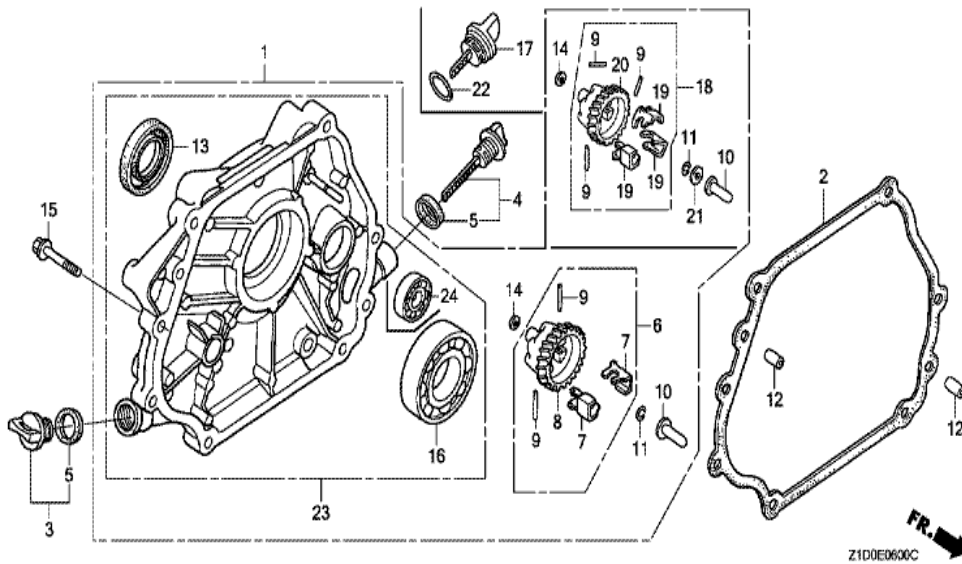

Ref	Partnumber	Description	GX270T	Serial Numbers
001	16551-ZE2-000	ARM, GOVERNOR	1	
002	16555-ZE2-000	ROD, GOVERNOR	1	
003	16561-ZE2-000	SPRING, GOVERNOR (L=145.0MM) (WIRE DIAME	1	
004	16562-ZE2-000	SPRING, THROTTLE RETURN	1	
005	16570-ZE2-W00	CONTROL ASSY.	1	
010	16571-ZE2-W00	LEVER, CONTROL	1	
011	16574-ZE1-000	SPRING, LEVER	1	
012	16575-ZE2-W00	WASHER, CONTROL LEVER	1	
014	16578-ZE1-000	SPACER, CONTROL LEVER	1	
015	16581-ZE2-W00	BASE COMP., CONTROL (###)	1	
016	16584-883-300	SPRING, CONTROL ADJUSTING	1	
020	90013-883-000	BOLT, FLANGE, 6X12 (CT200)	2	
021	90015-ZE5-010	BOLT, GOVERNOR ARM	1	
Ref	Partnumber	Description	GX270T	Serial Numbers
023	90114-SA0-000	NUT, SELF-LOCK, 6MM	1	
027	93500-050280A	SCREW, PAN, 5X28	1	
029	94050-06000	NUT, FLANGE, 6MM	1	

Ref	Partnumber	Description	GX270T	Serial Numbers
001	12000-Z1D-406	BARREL ASSY., CYLINDER (ALERT)	1	
002	15510-ZE2-043	SWITCH ASSY., OIL LEVEL	1	
003	16541-ZE2-010	SHAFT, GOVERNOR ARM	1	
004	34150-ZH7-003	ALERT UNIT, OIL	1	
005	90013-883-000	BOLT, FLANGE, 6X12 (CT200)	1	
006	90131-883-000	BOLT, DRAIN PLUG, 12X15	2	
007	90446-KE1-000	WASHER, 8.2X17X0.8	1	
009	91201-Z1D-003	OIL SEAL, 30X46X8 (NOK ASIA)	1	
010	91353-671-004	O-RING, 14MM (NOK)	1	
011	94050-10000	NUT, FLANGE, 10MM	1	
012	94109-12000	WASHER, DRAIN PLUG, 12MM	2	
013	94251-10000	PIN, LOCK, 10MM	1	
014	95701-0601200	BOLT, FLANGE, 6X12	2	