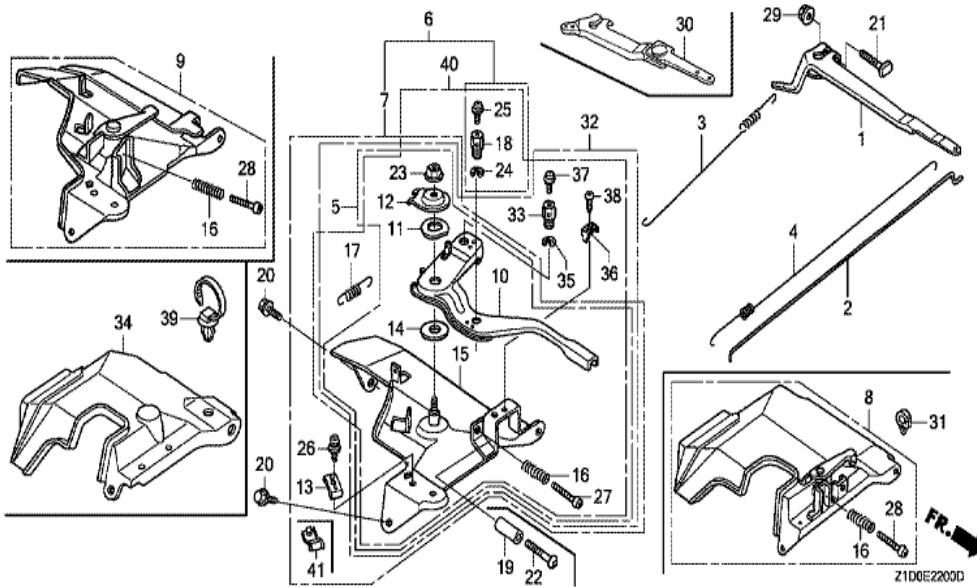

Ref	Partnumber	Description	GX270T	Serial Numbers
001	16551-ZE2-000	ARM, GOVERNOR	1	
002	16555-ZE2-000	ROD, GOVERNOR	1	
003	16561-ZE2-000	SPRING, GOVERNOR (L=145.0MM) (WIRE DIAME	1	
004	16562-ZE2-000	SPRING, THROTTLE RETURN	1	
007	16570-ZE2-W20	CONTROL ASSY. (REMOTE)	1	
010	16571-ZE2-W00	LEVER, CONTROL	1	
011	16574-ZE1-000	SPRING, LEVER	1	
012	16575-ZE2-W00	WASHER, CONTROL LEVER	1	
013	16576-891-000	HOLDER, CABLE	1	
014	16578-ZE1-000	SPACER, CONTROL LEVER	1	
015	16581-ZE2-W00	BASE COMP., CONTROL (###)	1	
016	16584-883-300	SPRING, CONTROL ADJUSTING	1	
017	16592-883-310	SPRING, CABLE RETURN	1	
Ref	Partnumber	Description	GX270T	Serial Numbers
020	90013-883-000	BOLT, FLANGE, 6X12 (CT200)	2	
021	90015-ZE5-010	BOLT, GOVERNOR ARM	1	
023	90114-SA0-000	NUT, SELF-LOCK, 6MM	1	
026	93500-050160A	SCREW, PAN, 5X16	1	
027	93500-050280A	SCREW, PAN, 5X28	1	
029	94050-06000	NUT, FLANGE, 6MM	1