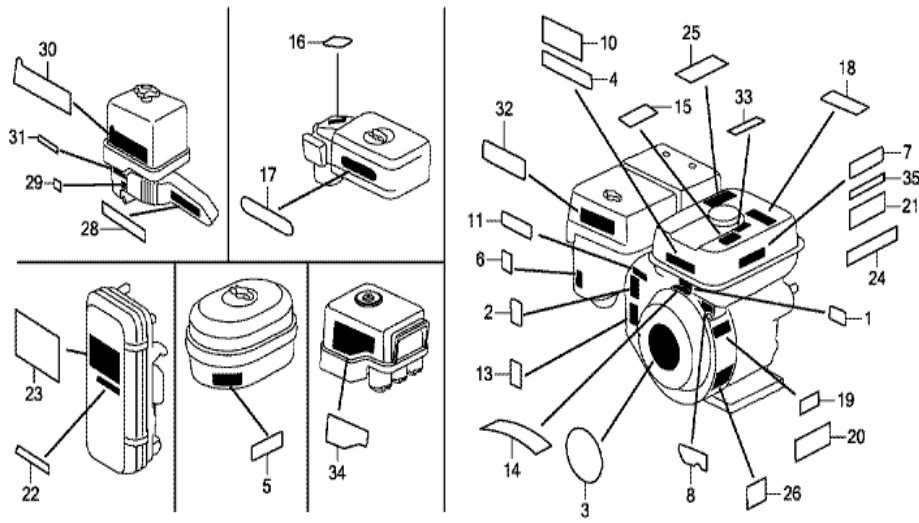

Z1D0E2800K

Ref	Partnumber	Description	GX270T	Serial Numbers
003	87521-ZH9-040	EMBLEM (GX270)	1	
006	87528-ZE2-810	MARK, CHOKE (ORANGE)	1	
013	87114-ZH7-000	LABEL, WARNING (NOT CERTIFIED FOR SALE)	1	
014	87516-Z0S-810	MARK, OPERATOR CAUTION	1