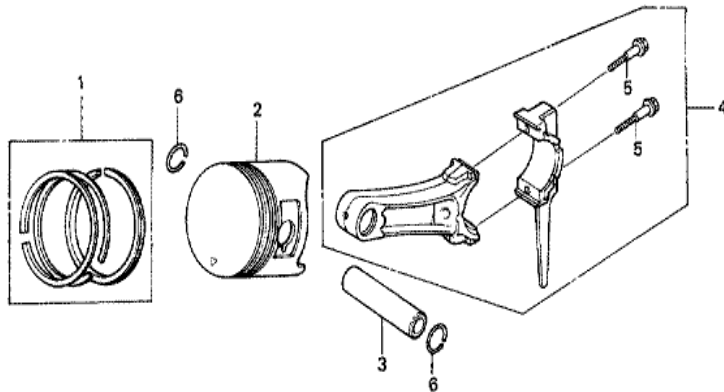

Z1D0-E0800

<u>Ref</u>	<u>Partnumber</u>	<u>Description</u>	<u>GX270T</u>	<u>Serial Numbers</u>
001	13010-Z5H-004	RING SET, PISTON (STD.) (TPR)	1	
001	13010-Z5K-003	RING SET, PISTON (STD.) (RIKEN)	1	
001	13011-Z5H-004	RING SET, PISTON (0.25) (TPR)	(1)	
001	13011-Z5K-003	RING SET, PISTON (0.25) (RIKEN)	(1)	
001	13012-Z5H-004	RING SET, PISTON (0.50) (TPR)	(1)	
001	13012-Z5K-003	RING SET, PISTON (0.50) (RIKEN)	(1)	
001	13013-Z5H-004	RING SET, PISTON (0.75) (TPR)	(1)	
001	13013-Z5K-003	RING SET, PISTON (0.75) (RIKEN)	(1)	
002	13101-ZH9-010	PISTON (STD.)	1	
002	13102-ZH9-010	PISTON (0.25)	(1)	
002	13102-ZH9-010	PISTON (0.25)	(1)	
002	13102-ZH9-010	PISTON (0.25)	(1)	
002	13103-ZH9-010	PISTON (0.50)	(1)	
<u>Ref</u>	<u>Partnumber</u>	<u>Description</u>	<u>GX270T</u>	<u>Serial Numbers</u>
002	13103-ZH9-010	PISTON (0.50)	(1)	
002	13103-ZH9-010	PISTON (0.50)	(1)	
002	13104-ZH9-010	PISTON (0.75)	(1)	
002	13104-ZH9-010	PISTON (0.75)	(1)	
002	13104-ZH9-010	PISTON (0.75)	(1)	
003	13111-ZE2-000	PIN, PISTON	1	
004	13200-Z1D-000	ROD ASSY., CONNECTING (STD.)	1	
004	13200-Z1D-305	ROD ASSY., CONNECTING (0.25 UNDER SIZE)	(1)	
005	90001-ZE8-000	BOLT, CONNECTING ROD	2	
006	90551-ZE1-000	CLIP, PISTON PIN, 18MM	2