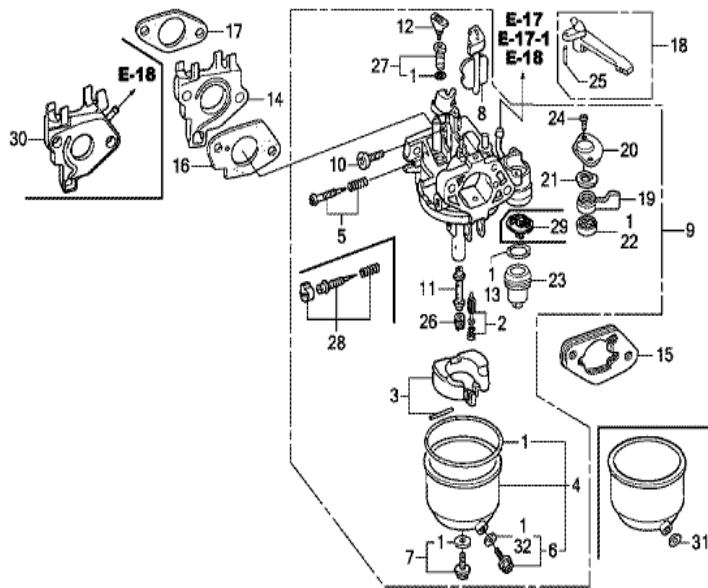

Z1D0E1100B

<u>Ref</u>	<u>Partnumber</u>	<u>Description</u>	<u>GX270T</u>	<u>Serial Numbers</u>
001	28400-ZE2-W01ZN	STARTER ASSY., RECOIL *R280 *	1	1182150
001	28400-ZE2-W02ZN	STARTER ASSY., RECOIL *R280*	1	1182151
002	28410-ZE2-W01ZN	CASE COMP., RECOIL STARTER *R280 *	1	
003	28421-ZE2-W01	PULLEY, RECOIL STARTER	1	
004	28422-ZE2-W01	RATCHET, STARTER	2	
005	28441-ZE2-W01	SPRING, FRICTION	1	
006	28442-ZE2-W01	SPRING, STARTER RETURN	1	
007	28443-ZE2-W01	SPRING, RATCHET	2	
008	28444-ZE2-W01	RETAINER, SPRING	1	
009	28461-ZE2-W02	GRIP, STARTER	1	1182150
009	28461-ZE2-W03	GRIP, STARTER	1	1182151
010	28462-ZE2-W11	ROPE, RECOIL STARTER	1	
011	90004-ZE2-W01	SCREW, CENTER	1	
<u>Ref</u>	<u>Partnumber</u>	<u>Description</u>	<u>GX270T</u>	<u>Serial Numbers</u>
012	90008-ZE2-003	BOLT, FLANGE, 6X10	3	

Z1DGE1200B

<u>Ref</u>	<u>Partnumber</u>	<u>Description</u>	<u>GX270T</u>	<u>Serial Numbers</u>
001	16731-ZE2-003	CLIP, TUBE	1	
002	19610-ZE2-010ZL	COVER COMP., FAN *R280 *	1	
003	19631-ZE2-D00	SHROUD	1	
004	35120-Z0D-V81	SWITCH ASSY., ENGINE STOP	1	
007	36103-ZE1-000	HOLDER, STOP SWITCH CORD	1	
009	90013-883-000	BOLT, FLANGE, 6X12 (CT200)	6	

Ref	Partnumber	Description	GX270T	Serial Numbers
001	12000-Z1D-405	BARREL ASSY., CYLINDER (STD.)	1	
003	16541-ZE2-010	SHAFT, GOVERNOR ARM	1	
006	90131-883-000	BOLT, DRAIN PLUG, 12X15	2	
007	90446-KE1-000	WASHER, 8.2X17X0.8	1	
009	91201-Z1D-003	OIL SEAL, 30X46X8 (NOK ASIA)	1	
012	94109-12000	WASHER, DRAIN PLUG, 12MM	2	
013	94251-10000	PIN, LOCK, 10MM	1	