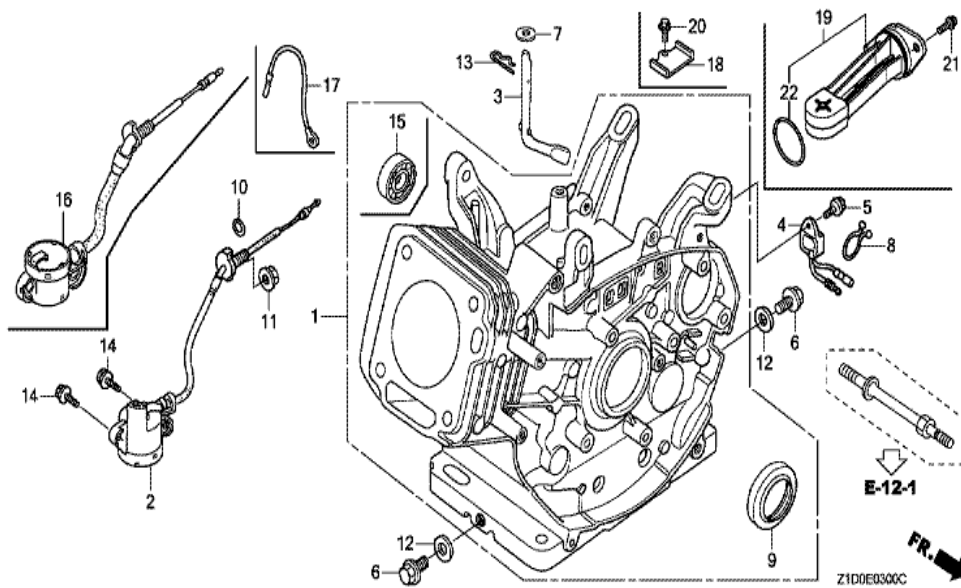

Ref	Partnumber	Description	GX270T	Serial Numbers
001	16551-ZE2-000	ARM, GOVERNOR	1	
002	16555-ZE2-000	ROD, GOVERNOR	1	
003	16561-ZE2-000	SPRING, GOVERNOR (L=145.0MM) (WIRE DIAME	1	
004	16562-ZE2-000	SPRING, THROTTLE RETURN	1	
007	16570-ZE2-W20	CONTROL ASSY. (REMOTE)	1	
010	16571-ZE2-W00	LEVER, CONTROL	1	
011	16574-ZE1-000	SPRING, LEVER	1	
012	16575-ZE2-W00	WASHER, CONTROL LEVER	1	
013	16576-891-000	HOLDER, CABLE	1	
014	16578-ZE1-000	SPACER, CONTROL LEVER	1	
015	16581-ZE2-W00	BASE COMP., CONTROL (###)	1	
016	16584-883-300	SPRING, CONTROL ADJUSTING	1	
017	16592-883-310	SPRING, CABLE RETURN	1	
Ref	Partnumber	Description	GX270T	Serial Numbers
020	90013-883-000	BOLT, FLANGE, 6X12 (CT200)	2	
021	90015-ZE5-010	BOLT, GOVERNOR ARM	1	
023	90114-SA0-000	NUT, SELF-LOCK, 6MM	1	
026	93500-050160A	SCREW, PAN, 5X16	1	
027	93500-050280A	SCREW, PAN, 5X28	1	
029	94050-06000	NUT, FLANGE, 6MM	1	

Ref	Partnumber	Description	GX270T	Serial Numbers
001	11500-ZE2-610	COVER ASSY., CHAIN CASE	1	
002	11521-ZE2-800	PACKING, CHAIN CASE COVER	1	
003	14411-ZE2-611	CHAIN, P.T.O. DRIVE	1	
004	23110-ZE2-610	SPROCKET, DRIVE (14T)	1	
005	23710-ZE2-610	SHAFT, P.T.O. (28T)	1	
008	90473-842-000	WASHER, 8MM	1	
009	90741-805-000	KEY, 7X7X33	1	
009	90741-889-810	KEY, 7X7X33 (YELLOW) (O.S.)	(1)	
010	91201-890-003	OIL SEAL, 30X46X8	1	
011	94301-08140	DOWEL PIN, 8X14	2	
012	95701-0802500	BOLT, FLANGE, 8X25	1	
013	95701-0804000	BOLT, FLANGE, 8X40	6	
014	96100-6206000	BEARING, RADIAL BALL, 6206	1	

Ref	Partnumber	Description	GX270T	Serial Numbers
001	12000-Z1D-405	BARREL ASSY., CYLINDER (STD.)	1	
003	16541-ZE2-010	SHAFT, GOVERNOR ARM	1	
006	90131-883-000	BOLT, DRAIN PLUG, 12X15	2	
007	90446-KE1-000	WASHER, 8.2X17X0.8	1	
009	91201-Z1D-003	OIL SEAL, 30X46X8 (NOK ASIA)	1	
012	94109-12000	WASHER, DRAIN PLUG, 12MM	2	
013	94251-10000	PIN, LOCK, 10MM	1	