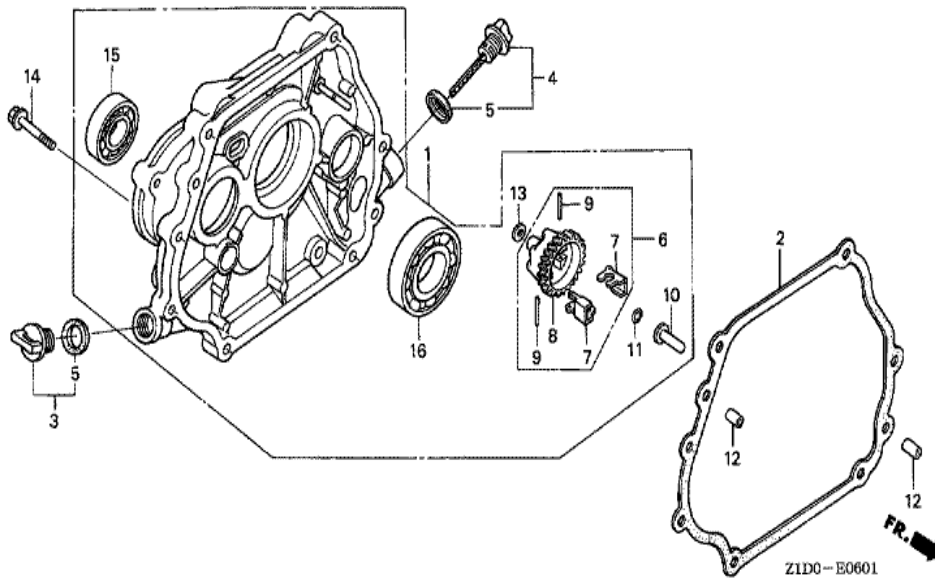

Ref	Partnumber	Description	GX270T	Serial Numbers
001	16551-ZE2-000	ARM, GOVERNOR	1	
002	16555-ZE2-000	ROD, GOVERNOR	1	
003	16561-ZE2-000	SPRING, GOVERNOR (L=145.0MM) (WIRE DIAME	1	
004	16562-ZE2-000	SPRING, THROTTLE RETURN	1	
007	16570-ZE2-W20	CONTROL ASSY. (REMOTE)	1	
010	16571-ZE2-W00	LEVER, CONTROL	1	
011	16574-ZE1-000	SPRING, LEVER	1	
012	16575-ZE2-W00	WASHER, CONTROL LEVER	1	
013	16576-891-000	HOLDER, CABLE	1	
014	16578-ZE1-000	SPACER, CONTROL LEVER	1	
015	16581-ZE2-W00	BASE COMP., CONTROL (###)	1	
016	16584-883-300	SPRING, CONTROL ADJUSTING	1	
017	16592-883-310	SPRING, CABLE RETURN	1	
Ref	Partnumber	Description	GX270T	Serial Numbers
020	90013-883-000	BOLT, FLANGE, 6X12 (CT200)	2	
021	90015-ZE5-010	BOLT, GOVERNOR ARM	1	
023	90114-SA0-000	NUT, SELF-LOCK, 6MM	1	
026	93500-050160A	SCREW, PAN, 5X16	1	
027	93500-050280A	SCREW, PAN, 5X28	1	
029	94050-06000	NUT, FLANGE, 6MM	1	

Ref	Partnumber	Description	GX270T	Serial Numbers
001	11500-ZE2-610	COVER ASSY., CHAIN CASE	1	
002	11521-ZE2-800	PACKING, CHAIN CASE COVER	1	
003	14411-ZE2-611	CHAIN, P.T.O. DRIVE	1	
004	23110-ZE2-610	SPROCKET, DRIVE (14T)	1	
005	23710-ZE2-610	SHAFT, P.T.O. (28T)	1	
008	90473-842-000	WASHER, 8MM	1	
009	90741-805-000	KEY, 7X7X33	1	
009	90741-889-810	KEY, 7X7X33 (YELLOW) (O.S.)	(1)	
010	91201-890-003	OIL SEAL, 30X46X8	1	
011	94301-08140	DOWEL PIN, 8X14	2	
012	95701-0802500	BOLT, FLANGE, 8X25	1	
013	95701-0804000	BOLT, FLANGE, 8X40	6	
014	96100-6206000	BEARING, RADIAL BALL, 6206	1	

Ref	Partnumber	Description	GX270T	Serial Numbers
001	12000-Z1D-405	BARREL ASSY., CYLINDER (STD.)	1	
003	16541-ZE2-010	SHAFT, GOVERNOR ARM	1	
006	90131-883-000	BOLT, DRAIN PLUG, 12X15	2	
007	90446-KE1-000	WASHER, 8.2X17X0.8	1	
009	91201-Z1D-003	OIL SEAL, 30X46X8 (NOK ASIA)	1	
012	94109-12000	WASHER, DRAIN PLUG, 12MM	2	
013	94251-10000	PIN, LOCK, 10MM	1	