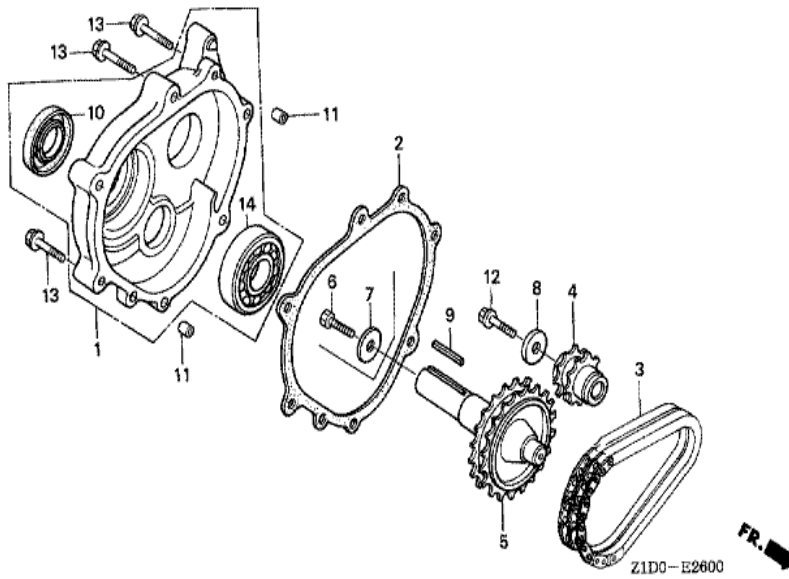

Ref	Partnumber	Description	GX270T	Serial Numbers
001	12200-Z1D-405	HEAD COMP., CYLINDER	1	
002	12204-ZE2-306	GUIDE, IN. VALVE (O.S.)	1	
003	12205-ZE2-305	GUIDE, EX. VALVE (OS)	1	
004	12216-ZE2-300	CLIP, VALVE GUIDE	1	
005	12251-Z1D-801	GASKET, CYLINDER HEAD (THAI LEAKLESS)	1	
006	12310-ZE2-020	COVER COMP., HEAD	1	
007	12391-ZE2-020	PACKING, HEAD COVER	1	
008	90014-ZE2-000	BOLT, HEAD COVER	1	
009	90042-ZE2-000	BOLT, STUD, 8X123	2	
010	90441-ZE2-010	WASHER COMP., HEAD COVER	1	
011	92900-080320E	BOLT, STUD, 8X32	2	
013	94301-12200	DOWEL PIN, 12X20	2	
014	95005-1110030	TUBE, 11X100 (95005-11001-30M)	1	
Ref	Partnumber	Description	GX270T	Serial Numbers
015	95701-1008000	BOLT, FLANGE, 10X80	4	
016	98079-55876	PLUG, SPARK (BPR5ES) (NGK)	(1)	
016	98079-56876	PLUG, SPARK (BPR6ES) (NGK)	1	

Ref	Partnumber	Description	GX270T	Serial Numbers
001	16551-ZE2-000	ARM, GOVERNOR	1	
002	16555-ZE2-000	ROD, GOVERNOR	1	
003	16561-ZE2-000	SPRING, GOVERNOR (L=145.0MM) (WIRE DIAME	1	
004	16562-ZE2-000	SPRING, THROTTLE RETURN	1	
007	16570-ZE2-W20	CONTROL ASSY. (REMOTE)	1	
010	16571-ZE2-W00	LEVER, CONTROL	1	
011	16574-ZE1-000	SPRING, LEVER	1	
012	16575-ZE2-W00	WASHER, CONTROL LEVER	1	
013	16576-891-000	HOLDER, CABLE	1	
014	16578-ZE1-000	SPACER, CONTROL LEVER	1	
015	16581-ZE2-W00	BASE COMP., CONTROL (###)	1	
016	16584-883-300	SPRING, CONTROL ADJUSTING	1	
017	16592-883-310	SPRING, CABLE RETURN	1	
Ref	Partnumber	Description	GX270T	Serial Numbers
020	90013-883-000	BOLT, FLANGE, 6X12 (CT200)	2	
021	90015-ZE5-010	BOLT, GOVERNOR ARM	1	
023	90114-SA0-000	NUT, SELF-LOCK, 6MM	1	
026	93500-050160A	SCREW, PAN, 5X16	1	
027	93500-050280A	SCREW, PAN, 5X28	1	
029	94050-06000	NUT, FLANGE, 6MM	1	