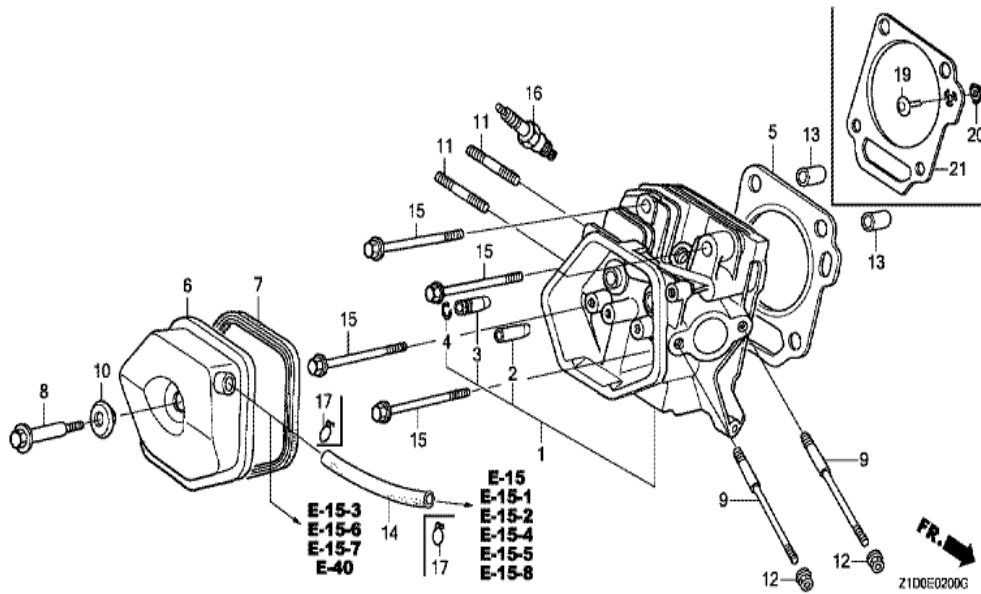

Ref	Partnumber	Description	GX270T	Serial Numbers
001	12200-Z1D-405	HEAD COMP., CYLINDER	1	
002	12204-ZE2-306	GUIDE, IN. VALVE (O.S.)	1	
003	12205-ZE2-305	GUIDE, EX. VALVE (OS)	1	
004	12216-ZE2-300	CLIP, VALVE GUIDE	1	
005	12251-Z1D-801	GASKET, CYLINDER HEAD (THAI LEAKLESS)	1	
006	12310-ZE2-020	COVER COMP., HEAD	1	
007	12391-ZE2-020	PACKING, HEAD COVER	1	
008	90014-ZE2-000	BOLT, HEAD COVER	1	
009	90042-ZE2-000	BOLT, STUD, 8X123	2	
010	90441-ZE2-010	WASHER COMP., HEAD COVER	1	
011	92900-080320E	BOLT, STUD, 8X32	2	
013	94301-12200	DOWEL PIN, 12X20	2	
014	95005-1110030	TUBE, 11X100 (95005-11001-30M)	1	
Ref	Partnumber	Description	GX270T	Serial Numbers
015	95701-1008000	BOLT, FLANGE, 10X80	4	
016	98079-55876	PLUG, SPARK (BPR5ES) (NGK)	(1)	
016	98079-56876	PLUG, SPARK (BPR6ES) (NGK)	1