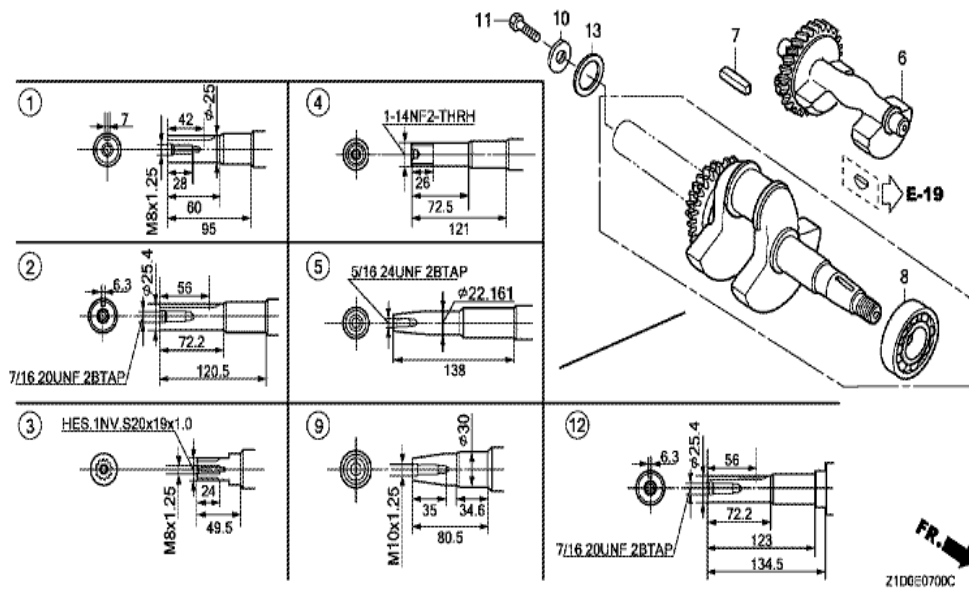

Ref	Partnumber	Description	GX270T	Serial Numbers
003	13310-ZH9-611	CRANKSHAFT COMP.	1	
008	91001-ZH9-003	BEARING, RADIAL BALL (6206 SH)	1