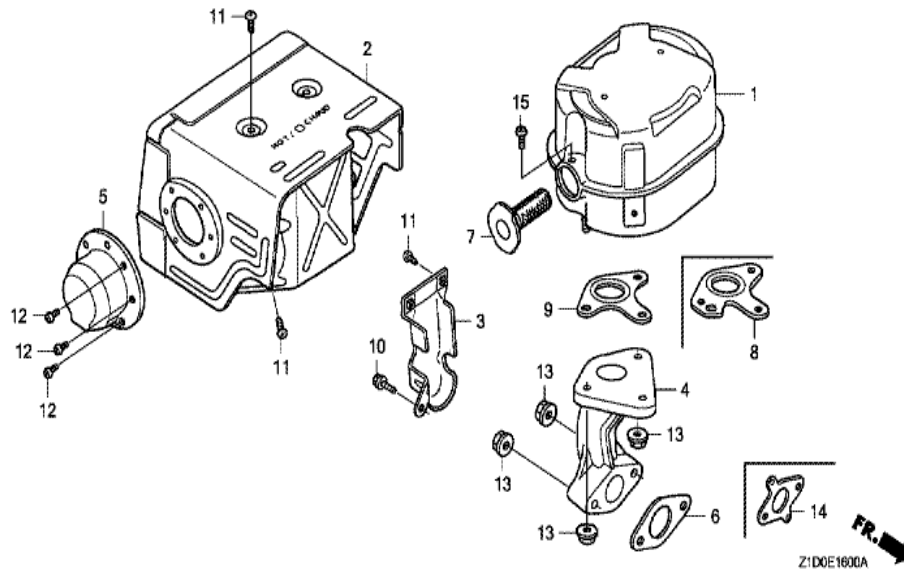

Ref	Partnumber	Description	GX270T	Serial Numbers
001	18310-ZE2-W01	MUFFLER COMP.	1	
002	18320-ZE2-W01	PROTECTOR COMP., MUFFLER (STD.)	1	
004	18330-ZE2-W00	PIPE, EX.	1	
006	18333-Z1C-801	GASKET, EX. PIPE	1	
009	18381-Z1C-801	GASKET, MUFFLER (THAI LEAKLESS)	1	
011	90050-ZE1-000	SCREW, TAPPING, 5X8	4	
013	94050-08000	NUT, FLANGE, 8MM	5