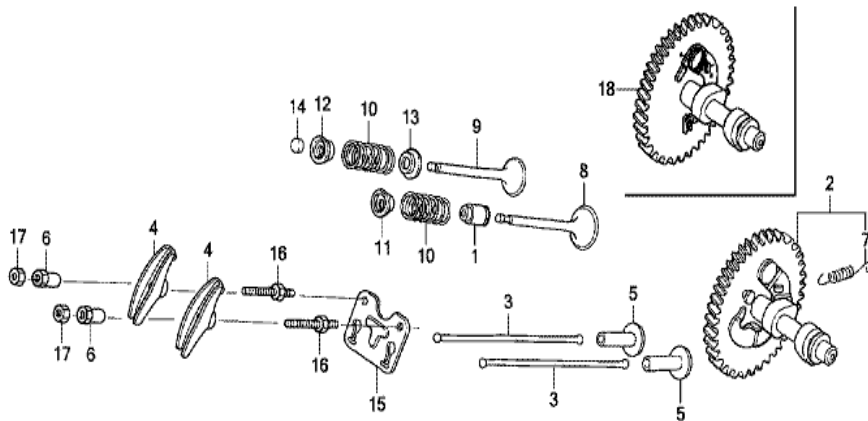

Ref	Partnumber	Description	GX270T	Serial Numbers
003	13310-ZH9-611	CRANKSHAFT COMP.	1	
008	91001-ZH9-003	BEARING, RADIAL BALL (6206 SH)	1	

Z1D0-E0800

<u>Ref</u>	<u>Partnumber</u>	<u>Description</u>	<u>GX270T</u>	<u>Serial Numbers</u>
001	13010-Z5H-004	RING SET, PISTON (STD.) (TPR)	1	
001	13010-Z5K-003	RING SET, PISTON (STD.) (RIKEN)	1	
001	13011-Z5H-004	RING SET, PISTON (0.25) (TPR)	(1)	
001	13011-Z5K-003	RING SET, PISTON (0.25) (RIKEN)	(1)	
001	13012-Z5H-004	RING SET, PISTON (0.50) (TPR)	(1)	
001	13012-Z5K-003	RING SET, PISTON (0.50) (RIKEN)	(1)	
001	13013-Z5H-004	RING SET, PISTON (0.75) (TPR)	(1)	
001	13013-Z5K-003	RING SET, PISTON (0.75) (RIKEN)	(1)	
002	13101-ZH9-010	PISTON (STD.)	1	
002	13102-ZH9-010	PISTON (0.25)	(1)	
002	13102-ZH9-010	PISTON (0.25)	(1)	
002	13102-ZH9-010	PISTON (0.25)	(1)	
002	13103-ZH9-010	PISTON (0.50)	(1)	
<u>Ref</u>	<u>Partnumber</u>	<u>Description</u>	<u>GX270T</u>	<u>Serial Numbers</u>
002	13103-ZH9-010	PISTON (0.50)	(1)	
002	13103-ZH9-010	PISTON (0.50)	(1)	
002	13104-ZH9-010	PISTON (0.75)	(1)	
002	13104-ZH9-010	PISTON (0.75)	(1)	
002	13104-ZH9-010	PISTON (0.75)	(1)	
003	13111-ZE2-000	PIN, PISTON	1	
004	13200-Z1D-000	ROD ASSY., CONNECTING (STD.)	1	
004	13200-Z1D-305	ROD ASSY., CONNECTING (0.25 UNDER SIZE)	(1)	
005	90001-ZE8-000	BOLT, CONNECTING ROD	2	
006	90551-ZE1-000	CLIP, PISTON PIN, 18MM	2	