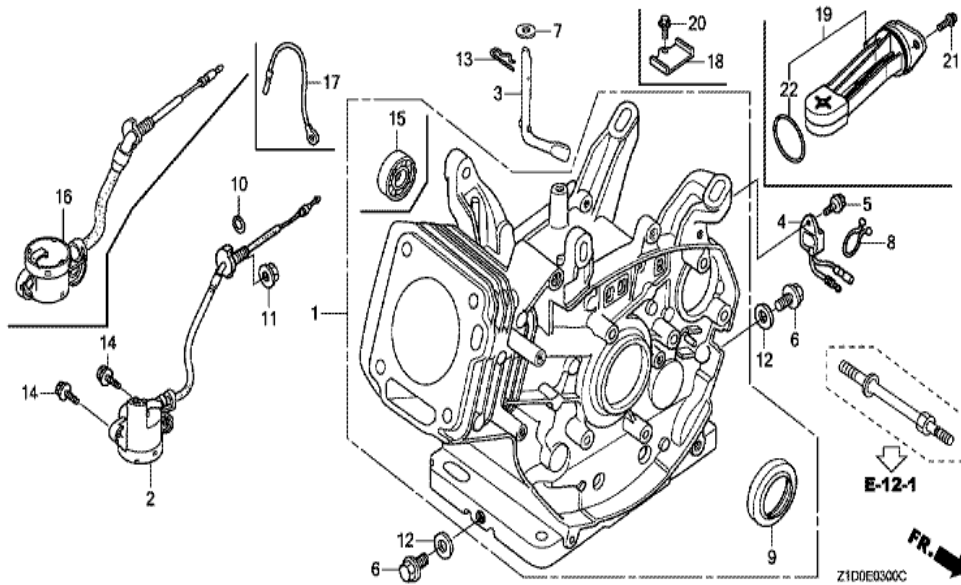

<u>Ref</u>	<u>Partnumber</u>	<u>Description</u>	<u>GX270T</u>	<u>Serial Numbers</u>
001	12000-Z1D-406	BARREL ASSY., CYLINDER (ALERT)	1	
003	16541-ZE2-010	SHAFT, GOVERNOR ARM	1	
004	34150-ZH7-013	ALERT UNIT, OIL	1	
005	90013-883-000	BOLT, FLANGE, 6X12 (CT200)	1	
006	90131-883-000	BOLT, DRAIN PLUG, 12X15	2	
007	90446-KE1-000	WASHER, 8.2X17X0.8	1	
009	91201-Z1D-003	OIL SEAL, 30X46X8 (NOK ASIA)	1	
010	91353-671-004	O-RING, 14MM (NOK)	1	
011	94050-10000	NUT, FLANGE, 10MM	1	
012	94109-12000	WASHER, DRAIN PLUG, 12MM	2	
013	94251-10000	PIN, LOCK, 10MM	1	
014	95701-0601200	BOLT, FLANGE, 6X12	2	
016	35480-ZF6-003	SWITCH ASSY., OIL LEVEL	1	
<u>Ref</u>	<u>Partnumber</u>	<u>Description</u>	<u>GX270T</u>	<u>Serial Numbers</u>
017	31161-ZE2-000	CORD, EARTH	1