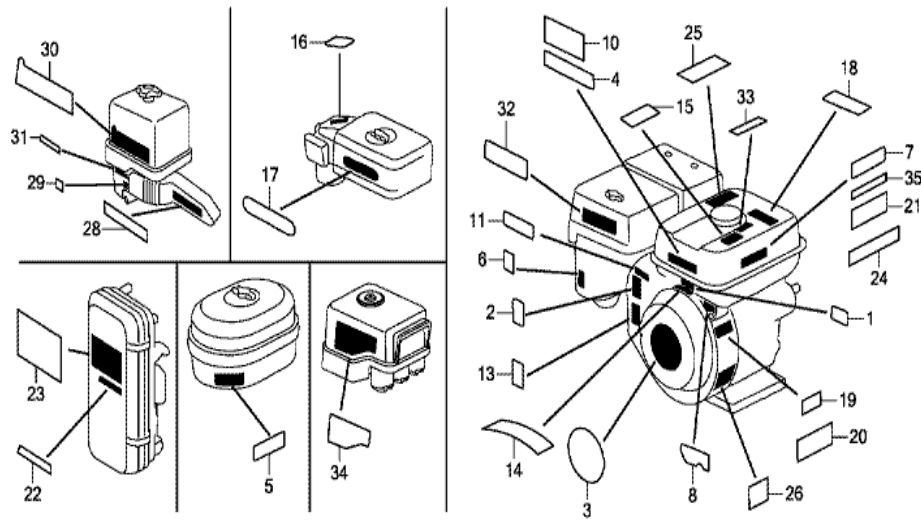

Z1D0E2800K

Ref	Partnumber	Description	GX270T	Serial Numbers
013	87114-ZH7-000	LABEL, WARNING (NOT CERTIFIED FOR SALE)	1	
014	87516-ZOS-810	MARK, OPERATOR CAUTION	1