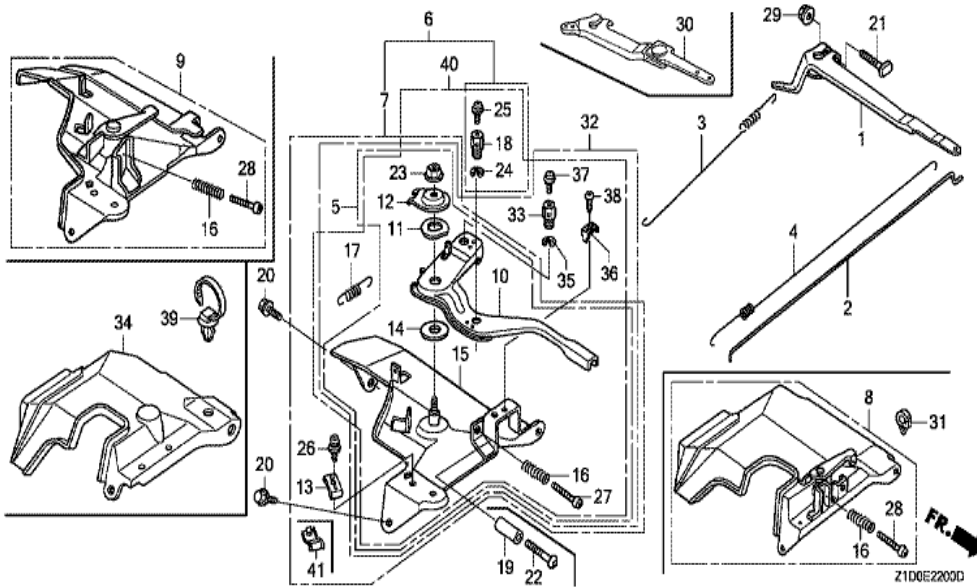

Ref	Partnumber	Description	GX270T	Serial Numbers
010	95002-02080	CLIP, TUBE (B8)	2	
013	90854-ZB2-000	RUBBER, FUEL (9X15X10)	1	
017	95001-4515040	TUBE, FUEL, 4.5X150 (95001-45001-60M)	1	

Ref	Partnumber	Description	GX270T	Serial Numbers
001	19511-ZE2-000	FAN, COOLING	1	
003	28451-ZE2-W01	PULLEY, STARTER	1	
004	31100-ZE2-010	FLYWHEEL COMP.	1	
008	90201-ZE3-790	NUT, SPECIAL, 16MM	1	
009	90741-ZE2-000	KEY, SPECIAL WOODRUFF, 25X18	1	

Ref	Partnumber	Description	GX270T	Serial Numbers
001	12200-Z1D-405	HEAD COMP., CYLINDER	1	
002	12204-ZE2-306	GUIDE, IN. VALVE (O.S.)	1	
003	12205-ZE2-305	GUIDE, EX. VALVE (OS)	1	
004	12216-ZE2-300	CLIP, VALVE GUIDE	1	
005	12251-Z1D-801	GASKET, CYLINDER HEAD (THAI LEAKLESS)	1	
006	12310-ZE2-020	COVER COMP., HEAD	1	
007	12391-ZE2-020	PACKING, HEAD COVER	1	
008	90014-ZE2-000	BOLT, HEAD COVER	1	
009	90042-ZE2-700	BOLT, STUD, 8X98	2	
010	90441-ZE2-010	WASHER COMP., HEAD COVER	1	
011	92900-080320E	BOLT, STUD, 8X32	2	
012	94050-06000	NUT, FLANGE, 6MM	2	
013	94301-12200	DOWEL PIN, 12X20	2	
Ref	Partnumber	Description	GX270T	Serial Numbers
015	95701-1008000	BOLT, FLANGE, 10X80	4	
016	98079-55846	PLUG, SPARK (BPR5ES) (NGK)	(1)	
016	98079-55855	PLUG, SPARK (W16EPR-U) (DENSO)	(1)	
016	98079-56854	PLUG, SPARK (W20EP-U) (DENSO)	1	
016	98079-56871	PLUG, SPARK (BP6ES) (NGK)	1	

Ref	Partnumber	Description	GX270T	Serial Numbers
001	16551-ZE2-000	ARM, GOVERNOR	1	
002	16555-ZE2-000	ROD, GOVERNOR	1	
003	16561-ZE2-000	SPRING, GOVERNOR (L=145.0MM) (WIRE DIAME	1	
004	16562-ZE2-000	SPRING, THROTTLE RETURN	1	
008	16570-ZE2-701	CONTROL ASSY.	1	
016	16584-883-300	SPRING, CONTROL ADJUSTING	1	
020	90013-883-000	BOLT, FLANGE, 6X12 (CT200)	2	
021	90015-ZE5-010	BOLT, GOVERNOR ARM	1	
028	93500-050350A	SCREW, PAN, 5X35	1	
029	94050-06000	NUT, FLANGE, 6MM	1	
031	90650-SD9-003	CLIP, WIRE HARNESS	1	