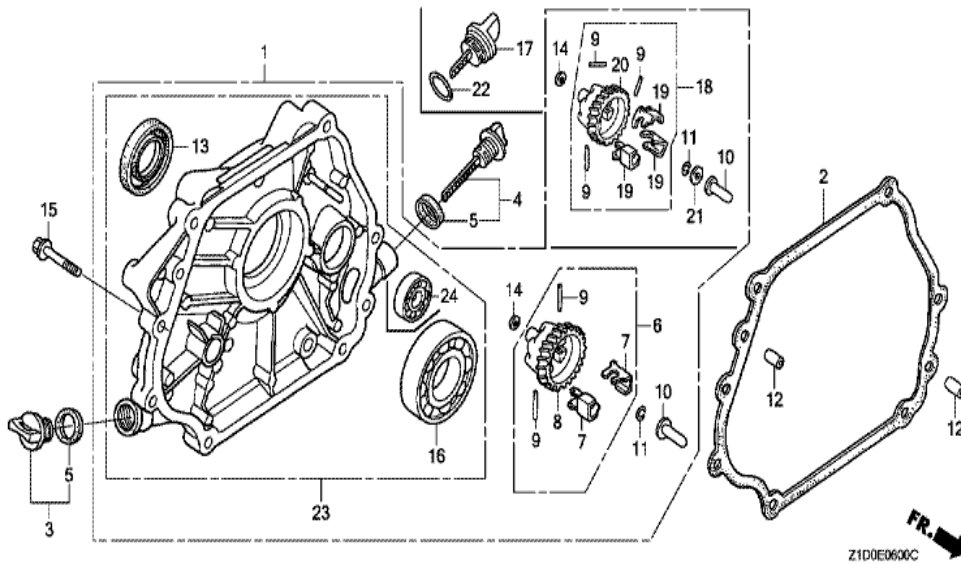

<u>Ref</u>	<u>Partnumber</u>	<u>Description</u>	<u>GX270T</u>	<u>Serial Numbers</u>
001	11300-Z1D-700	COVER ASSY., CRANKCASE	1	
002	11381-ZE2-801	PACKING, CASE COVER	1	
006	16510-ZE2-000	GOVERNOR ASSY.	1	
007	16511-ZE2-000	WEIGHT, GOVERNOR	2	
008	16512-ZE2-000	HOLDER, GOVERNOR WEIGHT	1	
009	16513-ZE2-000	PIN, GOVERNOR WEIGHT	2	
010	16531-Z0A-000	SLIDER, GOVERNOR	1	
011	90602-ZE1-000	CLIP, GOVERNOR HOLDER	1	
012	90701-HC4-000	DOWEL PIN, 8X12	2	
013	91201-Z1D-003	OIL SEAL, 30X46X8 (NOK ASIA)	1	
014	94101-06800	WASHER, PLAIN, 6MM	1	
015	95701-0803500	BOLT, FLANGE, 8X35	7	
016	96100-6206000	BEARING, RADIAL BALL, 6206	1	
<u>Ref</u>	<u>Partnumber</u>	<u>Description</u>	<u>GX270T</u>	<u>Serial Numbers</u>
017	15620-ZE2-700	CAP, OIL FILLER	1	
022	91301-805-000	O-RING, 26X2.7	1