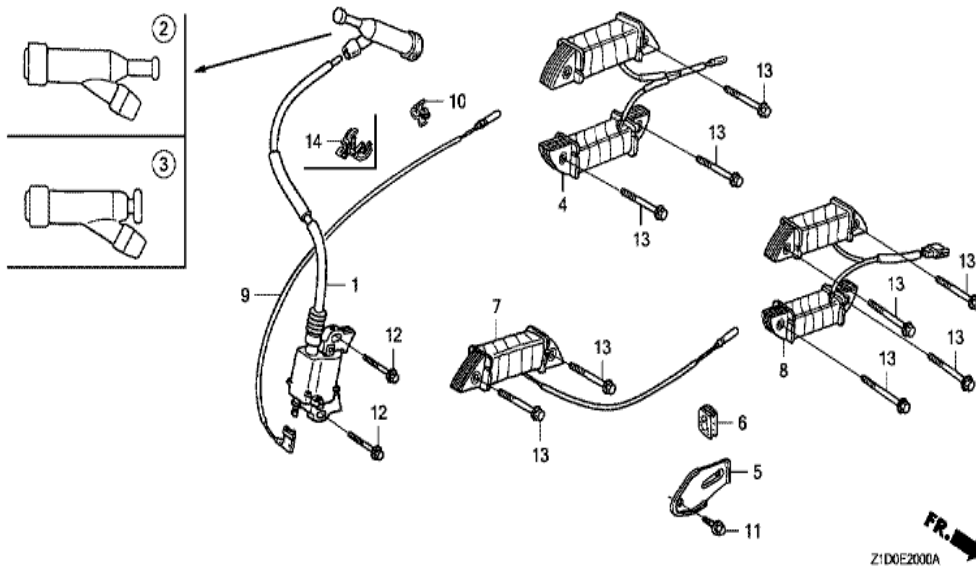

Ref	Partnumber	Description	GX270T	Serial Numbers
001	30500-Z1C-023	COIL ASSY., IGNITION	1	
003	30700-Z1C-801	TERMINAL ASSY., HIGH TENSION (NGK Y-EZD)	1	
006	31512-ZE2-000	GROMMET, CORD	1	
009	36101-ZE2-701	CORD, STOP SWITCH (430MM)	1	
010	36103-ZE1-000	HOLDER, STOP SWITCH CORD	1	
012	90015-883-000	BOLT, FLANGE, 6X28 (CT200)	2