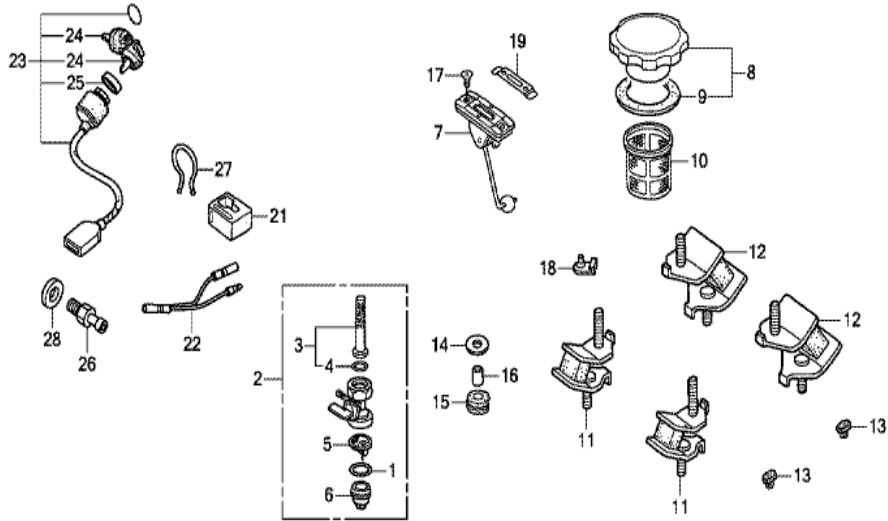

Z1D0E4002B

Ref	Partnumber	Description	GX270T	Serial Numbers
001	16173-001-004	PACKING, FUEL STRAINER CUP	1	
002	16950-ZB4-015	COCK ASSY., FUEL	1	
003	16952-ZB4-005	SCREEN SET, FUEL STRAINER	1	
004	16958-397-771	O-RING, 9.0X1.3	1	
005	16959-471-831	FILTER, CUP	1	
006	16967-GA6-671	CUP, FUEL STRAINER	1	
007	17505-ZB2-003	METER ASSY., FUEL	1	
008	17620-899-013	CAP COMP., FUEL FILLER	1	1202942
008	17620-899-800	CAP COMP., FUEL FILLER	1	1202943
009	17631-899-000	PACKING, FUEL FILLER CAP	1	
010	17670-899-000	FILTER COMP., FUEL	1	
011	68325-ZB4-000	RUBBER, BOTTOM	2	
012	68325-899-000	RUBBER, BOTTOM	2	
Ref	Partnumber	Description	GX270T	Serial Numbers
014	90503-898-000	WASHER, TANK CUSHION	4	
015	90851-898-000	RUBBER, TANK CUSHION	4	
016	91551-898-000	COLLAR, TANK CUSHION	4	
017	93600-050100A	SCREW, FLAT, 5X10	2