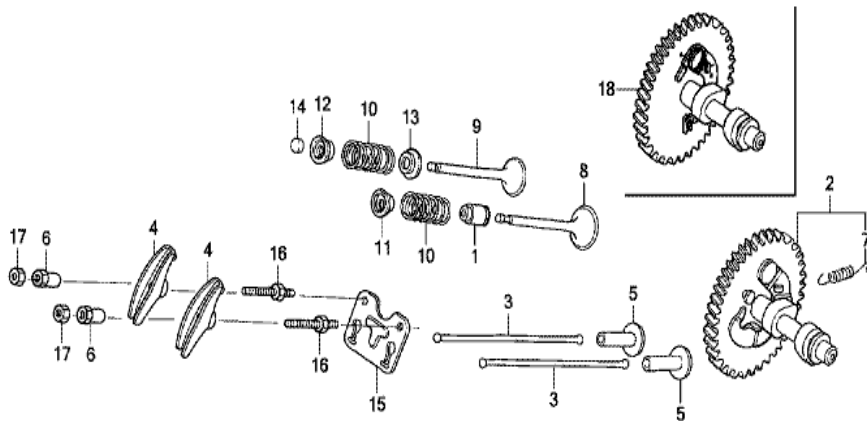

<u>Ref</u>	<u>Partnumber</u>	<u>Description</u>	<u>GX270T</u>	<u>Serial Numbers</u>
001	11300-Z1D-700	COVER ASSY., CRANKCASE	1	
002	11381-ZE2-801	PACKING, CASE COVER	1	
006	16510-ZE2-000	GOVERNOR ASSY.	1	
007	16511-ZE2-000	WEIGHT, GOVERNOR	2	
008	16512-ZE2-000	HOLDER, GOVERNOR WEIGHT	1	
009	16513-ZE2-000	PIN, GOVERNOR WEIGHT	2	
010	16531-Z0A-000	SLIDER, GOVERNOR	1	
011	90602-ZE1-000	CLIP, GOVERNOR HOLDER	1	
012	90701-HC4-000	DOWEL PIN, 8X12	2	
013	91201-Z1D-003	OIL SEAL, 30X46X8 (NOK ASIA)	1	
014	94101-06800	WASHER, PLAIN, 6MM	1	
015	95701-0803500	BOLT, FLANGE, 8X35	7	
016	96100-6206000	BEARING, RADIAL BALL, 6206	1	
<u>Ref</u>	<u>Partnumber</u>	<u>Description</u>	<u>GX270T</u>	<u>Serial Numbers</u>
017	15620-ZE2-700	CAP, OIL FILLER	1	
022	91301-805-000	O-RING, 26X2.7	1	

Ref	Partnumber	Description	GX270T	Serial Numbers
007	90741-889-810	KEY, 7X7X33 (YELLOW) (O.S.)	(1)	
008	91001-ZH9-003	BEARING, RADIAL BALL (6206 SH)	1	
009	13310-ZH9-701	CRANKSHAFT COMP.	1	

Z1D0-E0800

<u>Ref</u>	<u>Partnumber</u>	<u>Description</u>	<u>GX270T</u>	<u>Serial Numbers</u>
001	13010-Z5K-003	RING SET, PISTON (STD.) (RIKEN)	1	
001	13011-Z5K-003	RING SET, PISTON (0.25) (RIKEN)	(1)	
001	13012-Z5K-003	RING SET, PISTON (0.50) (RIKEN)	(1)	
001	13013-Z5K-003	RING SET, PISTON (0.75) (RIKEN)	(1)	
002	13101-ZH9-010	PISTON (STD.)	1	
002	13102-ZH9-010	PISTON (0.25)	(1)	
002	13102-ZH9-010	PISTON (0.25)	(1)	
002	13102-ZH9-010	PISTON (0.25)	(1)	
002	13103-ZH9-010	PISTON (0.50)	(1)	
002	13103-ZH9-010	PISTON (0.50)	(1)	
002	13103-ZH9-010	PISTON (0.50)	(1)	
002	13104-ZH9-010	PISTON (0.75)	(1)	
002	13104-ZH9-010	PISTON (0.75)	(1)	
<u>Ref</u>	<u>Partnumber</u>	<u>Description</u>	<u>GX270T</u>	<u>Serial Numbers</u>
002	13104-ZH9-010	PISTON (0.75)	(1)	
003	13111-ZE2-000	PIN, PISTON	1	
004	13200-Z1D-000	ROD ASSY., CONNECTING (STD.)	1	
004	13200-ZE2-305	ROD ASSY., CONNECTING (0.25 UNDER SIZE)	(1)	
005	90001-ZE8-000	BOLT, CONNECTING ROD	2	
006	90551-ZE1-000	CLIP, PISTON PIN, 18MM	2	