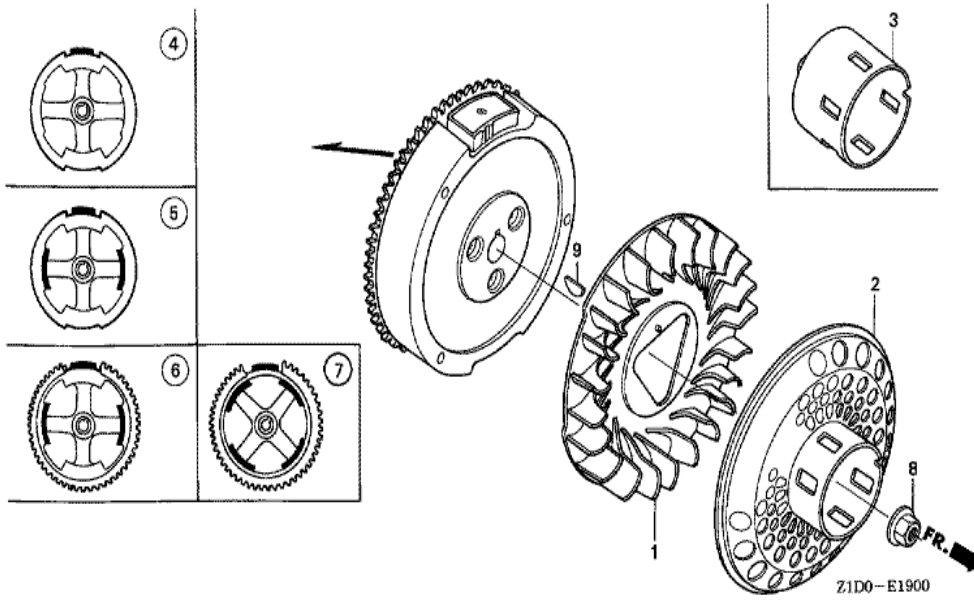

Ref	Partnumber	Description	GX270T	Serial Numbers
001	19511-ZE2-000	FAN, COOLING	1	
003	28451-ZE2-W01	PULLEY, STARTER	1	
004	31100-ZE2-010	FLYWHEEL COMP.	1	
008	90201-ZE3-790	NUT, SPECIAL, 16MM	1	
009	90741-ZE2-000	KEY, SPECIAL WOODRUFF, 25X18	1