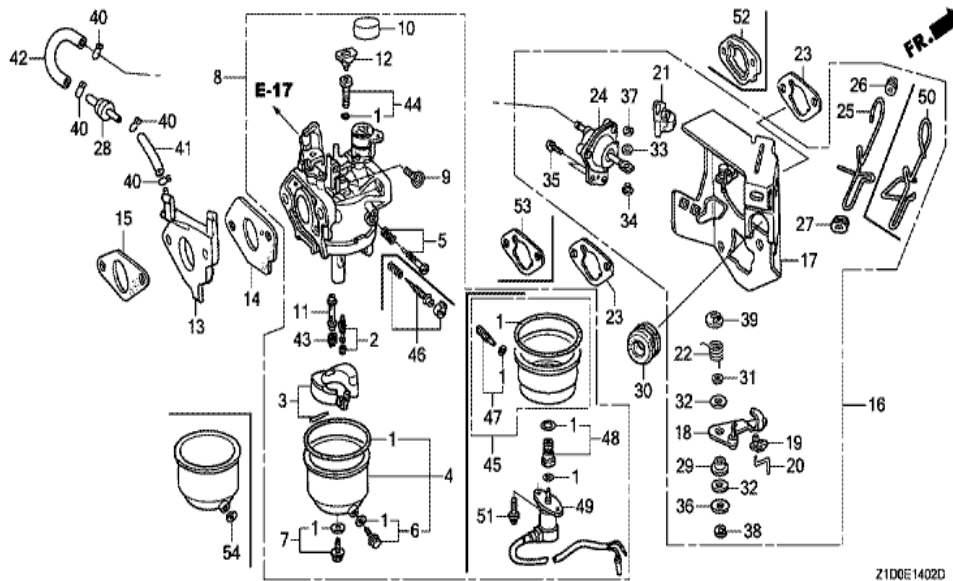

Z1D0E1100B

<u>Ref</u>	<u>Partnumber</u>	<u>Description</u>	<u>GX270T</u>	<u>Serial Numbers</u>
001	28400-ZE2-W01ZN	STARTER ASSY., RECOIL *R280 *	1	1182150
001	28400-ZE2-W02ZN	STARTER ASSY., RECOIL *R280*	1	1182151
002	28410-ZE2-W01ZN	CASE COMP., RECOIL STARTER *R280 *	1	
003	28421-ZE2-W01	PULLEY, RECOIL STARTER	1	
004	28422-ZE2-W01	RATCHET, STARTER	2	
005	28441-ZE2-W01	SPRING, FRICTION	1	
006	28442-ZE2-W01	SPRING, STARTER RETURN	1	
007	28443-ZE2-W01	SPRING, RATCHET	2	
008	28444-ZE2-W01	RETAINER, SPRING	1	
009	28461-ZE2-W02	GRIP, STARTER	1	1182150
009	28461-ZE2-W03	GRIP, STARTER	1	1182151
010	28462-ZE2-W11	ROPE, RECOIL STARTER	1	
011	90004-ZE2-W01	SCREW, CENTER	1	
<u>Ref</u>	<u>Partnumber</u>	<u>Description</u>	<u>GX270T</u>	<u>Serial Numbers</u>
012	90008-ZE2-003	BOLT, FLANGE, 6X10	3	

Z1D0E1402D

Ref	Partnumber	Description	GX270T	Serial Numbers
001	16010-ZE3-701	GASKET SET	1	
002	16011-ZA0-931	VALVE SET, FLOAT	1	
003	16013-Z1C-003	FLOAT SET	1	BE77T A
003	16013-ZA0-931	FLOAT SET	1	BE77M A
005	16016-ZA0-931	SCREW SET, PILOT	1	
008	16100-Z1D-D41	CARBURETOR ASSY. (BE77T A)	1	
008	16100-ZH9-D41	CARBURETOR ASSY. (BE77M A)	1	
009	16124-ZE0-005	SCREW, THROTTLE STOP	1	
010	16148-141-881	CAP, CHOKE DUST	1	
011	16166-ZH9-820	NOZZLE, MAIN	1	
012	16172-ZE3-W10	COLLAR, SETTING	1	
013	16211-ZE2-700	INSULATOR, CARBURETOR	1	
014	16221-ZA0-800	PACKING, CARBURETOR	1	

Ref	Partnumber	Description	GX270T	Serial Numbers
010	95002-02080	CLIP, TUBE (B8)	2	
013	90854-ZB2-000	RUBBER, FUEL (9X15X10)	1	
017	95001-4515040	TUBE, FUEL, 4.5X150 (95001-45001-60M)	1	

Ref	Partnumber	Description	GX270T	Serial Numbers
001	19511-ZE2-000	FAN, COOLING	1	
003	28451-ZE2-W01	PULLEY, STARTER	1	
004	31100-ZE2-010	FLYWHEEL COMP.	1	
008	90201-ZE3-790	NUT, SPECIAL, 16MM	1	
009	90741-ZE2-000	KEY, SPECIAL WOODRUFF, 25X18	1	