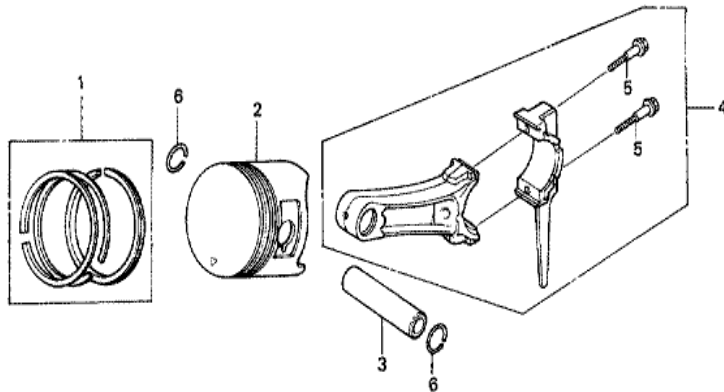

Z1D0-E0800

<u>Ref</u>	<u>Partnumber</u>	<u>Description</u>	<u>GX270T</u>	<u>Serial Numbers</u>
001	13010-Z5K-003	RING SET, PISTON (STD.) (RIKEN)	1	
001	13011-Z5K-003	RING SET, PISTON (0.25) (RIKEN)	(1)	
001	13012-Z5K-003	RING SET, PISTON (0.50) (RIKEN)	(1)	
001	13013-Z5K-003	RING SET, PISTON (0.75) (RIKEN)	(1)	
002	13101-ZH9-010	PISTON (STD.)	1	
002	13102-ZH9-010	PISTON (0.25)	(1)	
002	13102-ZH9-010	PISTON (0.25)	(1)	
002	13102-ZH9-010	PISTON (0.25)	(1)	
002	13103-ZH9-010	PISTON (0.50)	(1)	
002	13103-ZH9-010	PISTON (0.50)	(1)	
002	13103-ZH9-010	PISTON (0.50)	(1)	
002	13104-ZH9-010	PISTON (0.75)	(1)	
002	13104-ZH9-010	PISTON (0.75)	(1)	
<u>Ref</u>	<u>Partnumber</u>	<u>Description</u>	<u>GX270T</u>	<u>Serial Numbers</u>
002	13104-ZH9-010	PISTON (0.75)	(1)	
003	13111-ZE2-000	PIN, PISTON	1	
004	13200-Z1D-000	ROD ASSY., CONNECTING (STD.)	1	
004	13200-ZE2-305	ROD ASSY., CONNECTING (0.25 UNDER SIZE)	(1)	
005	90001-ZE8-000	BOLT, CONNECTING ROD	2	
006	90551-ZE1-000	CLIP, PISTON PIN, 18MM	2