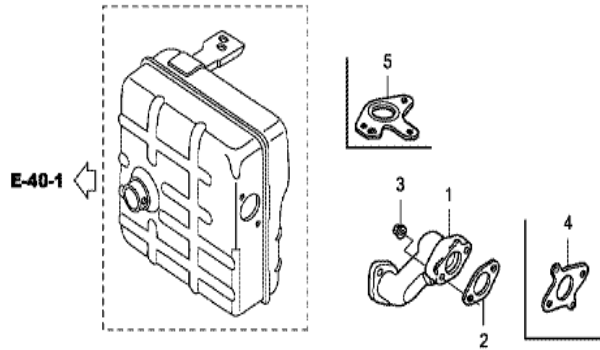

FR.
Z1D0E1602B

<u>Ref</u>	<u>Partnumber</u>	<u>Description</u>	<u>GX270T</u>	<u>Serial Numbers</u>
001	18330-ZH9-D40	PIPE, EX.	1	
003	94050-08000	NUT, FLANGE, 8MM	2	
004	18333-ZF6-W01	GASKET, EX. PIPE	1