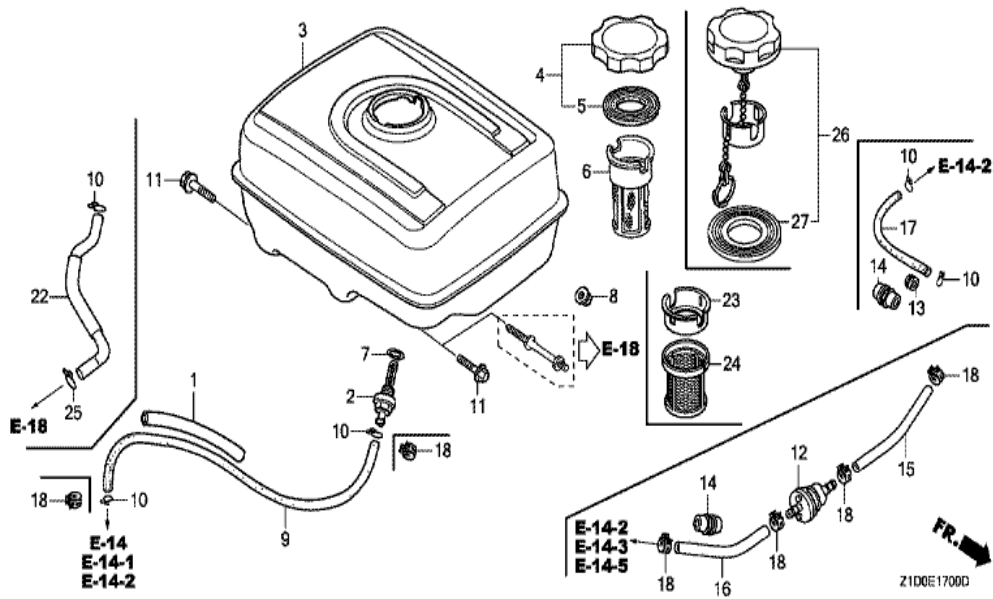

Ref	Partnumber	Description	GX270T	Serial Numbers
010	95002-02080	CLIP, TUBE (B8)	2	
013	90854-ZB2-000	RUBBER, FUEL (9X15X10)	1	
017	95001-4515040	TUBE, FUEL, 4.5X150 (95001-45001-60M)	1