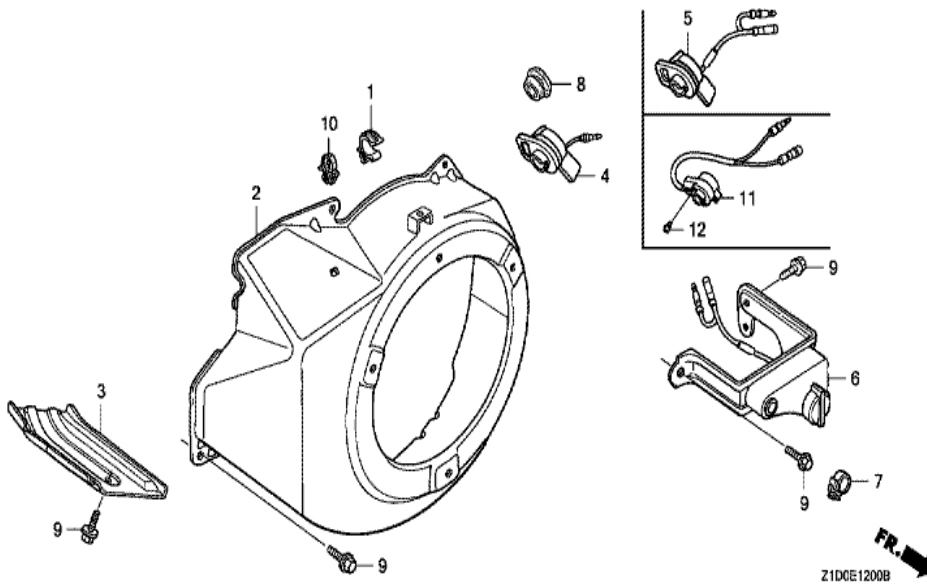

Z1D0E1100B

<u>Ref</u>	<u>Partnumber</u>	<u>Description</u>	<u>GX270T</u>	<u>Serial Numbers</u>
001	28400-ZE2-W01ZN	STARTER ASSY., RECOIL *R280 *	1	1182150
001	28400-ZE2-W02ZN	STARTER ASSY., RECOIL *R280*	1	1182151
002	28410-ZE2-W01ZN	CASE COMP., RECOIL STARTER *R280 *	1	
003	28421-ZE2-W01	PULLEY, RECOIL STARTER	1	
004	28422-ZE2-W01	RATCHET, STARTER	2	
005	28441-ZE2-W01	SPRING, FRICTION	1	
006	28442-ZE2-W01	SPRING, STARTER RETURN	1	
007	28443-ZE2-W01	SPRING, RATCHET	2	
008	28444-ZE2-W01	RETAINER, SPRING	1	
009	28461-ZE2-W02	GRIP, STARTER	1	1182150
009	28461-ZE2-W03	GRIP, STARTER	1	1182151
010	28462-ZE2-W11	ROPE, RECOIL STARTER	1	
011	90004-ZE2-W01	SCREW, CENTER	1	
<u>Ref</u>	<u>Partnumber</u>	<u>Description</u>	<u>GX270T</u>	<u>Serial Numbers</u>
012	90008-ZE2-003	BOLT, FLANGE, 6X10	3	

Z1D0E1402D

Ref	Partnumber	Description	GX270T	Serial Numbers
001	16010-ZE3-701	GASKET SET	1	
002	16011-ZA0-931	VALVE SET, FLOAT	1	
003	16013-Z1C-003	FLOAT SET	1	BE77T A
003	16013-ZA0-931	FLOAT SET	1	BE77M A
005	16016-ZA0-931	SCREW SET, PILOT	1	
008	16100-Z1D-D41	CARBURETOR ASSY. (BE77T A)	1	
008	16100-ZH9-D41	CARBURETOR ASSY. (BE77M A)	1	
009	16124-ZE0-005	SCREW, THROTTLE STOP	1	
010	16148-141-881	CAP, CHOKE DUST	1	
011	16166-ZH9-820	NOZZLE, MAIN	1	
012	16172-ZE3-W10	COLLAR, SETTING	1	
013	16211-ZE2-700	INSULATOR, CARBURETOR	1	
014	16221-ZA0-800	PACKING, CARBURETOR	1	