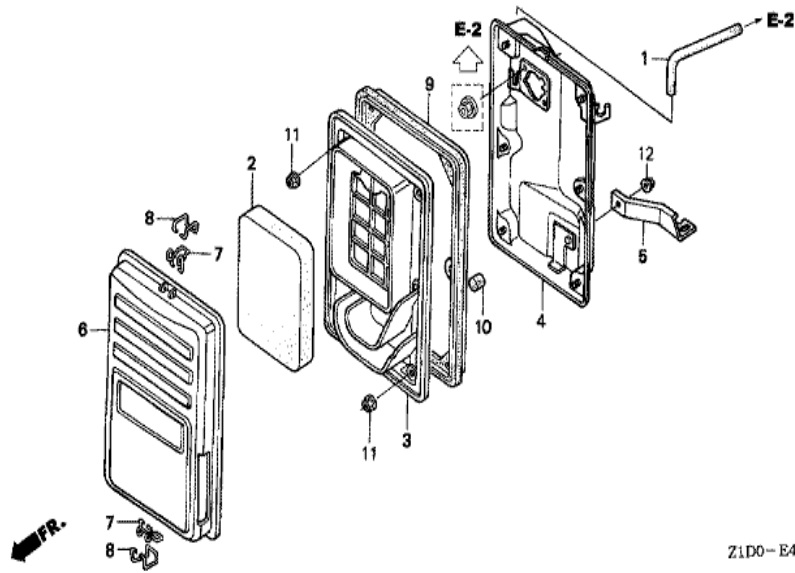

Z1.D0-E4000

Ref	Partnumber	Description	GX270T	Serial Numbers
001	15721-ZB4-000	TUBE, BREATHER	1	
002	17211-899-000	ELEMENT, AIR CLEANER	1	
003	17212-ZB4-003	SEPARATOR, AIR CLEANER	1	
004	17220-ZB4-013	CASE COMP., AIR CLEANER	1	
005	17222-ZB4-000	STAY, AIR CLEANER	1	
006	17231-899-000	COVER COMP., AIR CLEANER	1	
007	17235-899-000	CLIP A, AIR CLEANER WIRE	2	
008	17236-899-000	CLIP B, AIR CLEANER WIRE	2	
009	17252-899-000	SEAL, AIR CLEANER	1	
010	17367-413-690	FILTER, DRAIN TUBE	1	
011	94050-05000	NUT, FLANGE, 5MM	6	
012	94050-06080	NUT, FLANGE, 6MM	1