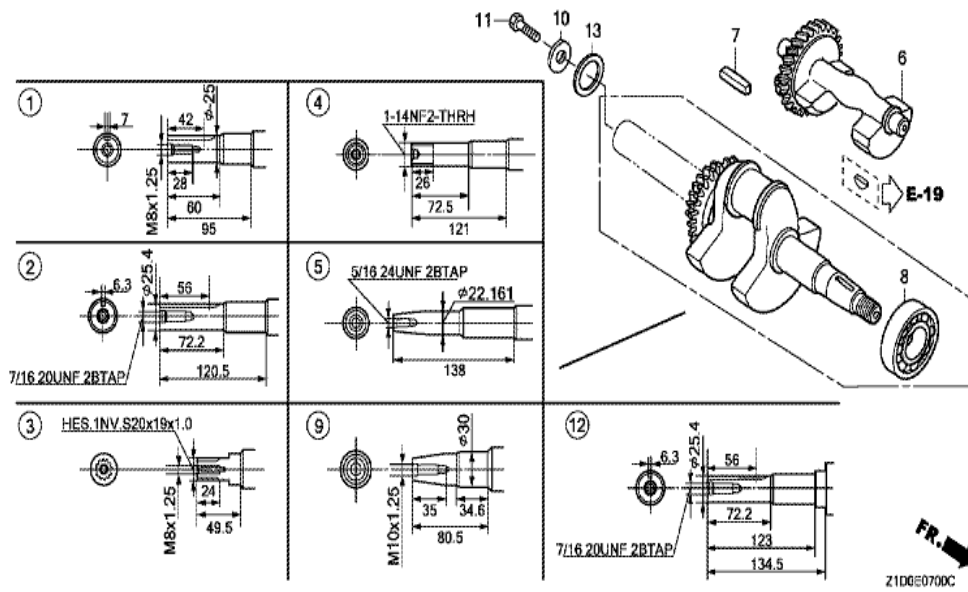

Ref	Partnumber	Description	GX270T	Serial Numbers
007	90741-889-810	KEY, 7X7X33 (YELLOW) (O.S.)	(1)	
008	91001-ZH9-003	BEARING, RADIAL BALL (6206 SH)	1	
009	13310-ZH9-701	CRANKSHAFT COMP.	1