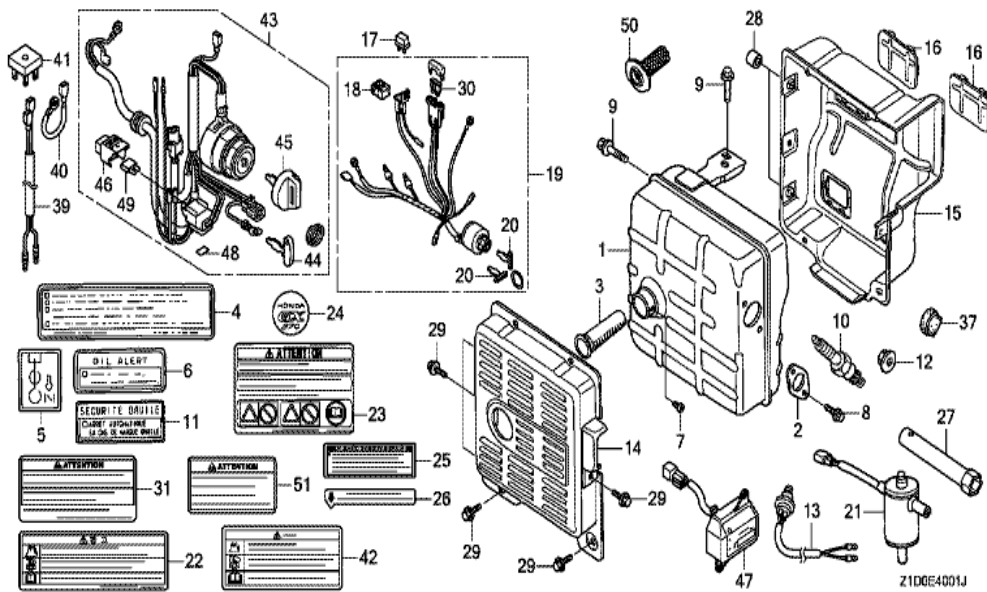

Ref	Partnumber	Description	GX270T	Serial Numbers
001	16551-ZE2-000	ARM, GOVERNOR	1	
002	16555-ZE2-000	ROD, GOVERNOR	1	
003	16561-ZE2-000	SPRING, GOVERNOR (L=145.0MM) (WIRE DIAME	1	
004	16562-ZE2-000	SPRING, THROTTLE RETURN	1	
008	16570-ZE2-701	CONTROL ASSY.	1	
016	16584-883-300	SPRING, CONTROL ADJUSTING	1	
020	90013-883-000	BOLT, FLANGE, 6X12 (CT200)	2	
021	90015-ZE5-010	BOLT, GOVERNOR ARM	1	
028	93500-050350A	SCREW, PAN, 5X35	1	
029	94050-06000	NUT, FLANGE, 6MM	1	
031	90650-SD9-003	CLIP, WIRE HARNESS	1	

Z1D0E2800K

Ref	Partnumber	Description	GX270T	Serial Numbers
013	87114-ZH7-000	LABEL, WARNING (NOT CERTIFIED FOR SALE)	1	
014	87516-ZOS-810	MARK, OPERATOR CAUTION	1	

<u>Ref</u>	<u>Partnumber</u>	<u>Description</u>	<u>GX270T</u>	<u>Serial Numbers</u>
001	12000-Z1D-406	BARREL ASSY., CYLINDER (ALERT)	1	
003	16541-ZE2-010	SHAFT, GOVERNOR ARM	1	
004	34150-ZH7-013	ALERT UNIT, OIL	1	
005	90013-883-000	BOLT, FLANGE, 6X12 (CT200)	1	
006	90131-883-000	BOLT, DRAIN PLUG, 12X15	2	
007	90446-KE1-000	WASHER, 8.2X17X0.8	1	
009	91201-Z1D-003	OIL SEAL, 30X46X8 (NOK ASIA)	1	
010	91353-671-004	O-RING, 14MM (NOK)	1	
011	94050-10000	NUT, FLANGE, 10MM	1	
012	94109-12000	WASHER, DRAIN PLUG, 12MM	2	
013	94251-10000	PIN, LOCK, 10MM	1	
014	95701-0601200	BOLT, FLANGE, 6X12	2	
016	35480-ZF6-003	SWITCH ASSY., OIL LEVEL	1	
<u>Ref</u>	<u>Partnumber</u>	<u>Description</u>	<u>GX270T</u>	<u>Serial Numbers</u>
017	31161-ZE2-000	CORD, EARTH	1	

Z1.D0-E4000

Ref	Partnumber	Description	GX270T	Serial Numbers
001	15721-ZB4-000	TUBE, BREATHER	1	
002	17211-899-000	ELEMENT, AIR CLEANER	1	
003	17212-ZB4-003	SEPARATOR, AIR CLEANER	1	
004	17220-ZB4-013	CASE COMP., AIR CLEANER	1	
005	17222-ZB4-000	STAY, AIR CLEANER	1	
006	17231-899-000	COVER COMP., AIR CLEANER	1	
007	17235-899-000	CLIP A, AIR CLEANER WIRE	2	
008	17236-899-000	CLIP B, AIR CLEANER WIRE	2	
009	17252-899-000	SEAL, AIR CLEANER	1	
010	17367-413-690	FILTER, DRAIN TUBE	1	
011	94050-05000	NUT, FLANGE, 5MM	6	
012	94050-06080	NUT, FLANGE, 6MM	1	