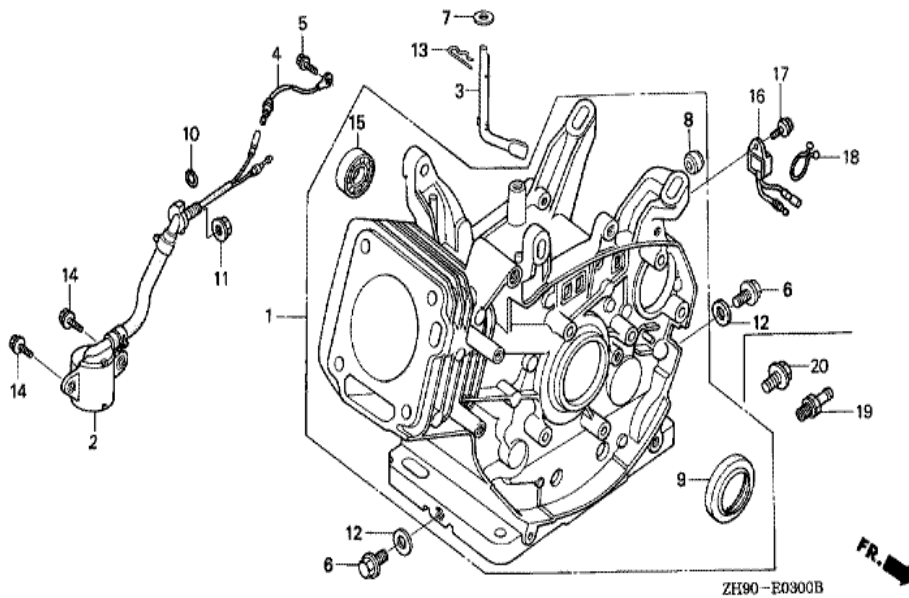

ZH90-E0300B

FR. →

Ref	Partnumber	Description	GX270	Serial Numbers
001	12000-ZH9-802	BARREL ASSY., CYLINDER (ALERT)	1	
002	15510-ZE2-043	SWITCH ASSY., OIL LEVEL	1	
003	16541-ZE2-010	SHAFT, GOVERNOR ARM	1	
006	90131-883-000	BOLT, DRAIN PLUG, 12X15	2	
007	90446-KE1-000	WASHER, 8.2X17X0.8	1	
009	91201-890-003	OIL SEAL, 30X46X8	1	
010	91353-671-004	O-RING, 14MM (NOK)	1	
011	94050-10000	NUT, FLANGE, 10MM	1	
012	94109-12000	WASHER, DRAIN PLUG, 12MM	2	
013	94251-10000	PIN, LOCK, 10MM	1	
014	95701-0601200	BOLT, FLANGE, 6X12	2	
016	34150-ZH7-003	ALERT UNIT, OIL	1	
017	90013-883-000	BOLT, FLANGE, 6X12 (CT200)	1