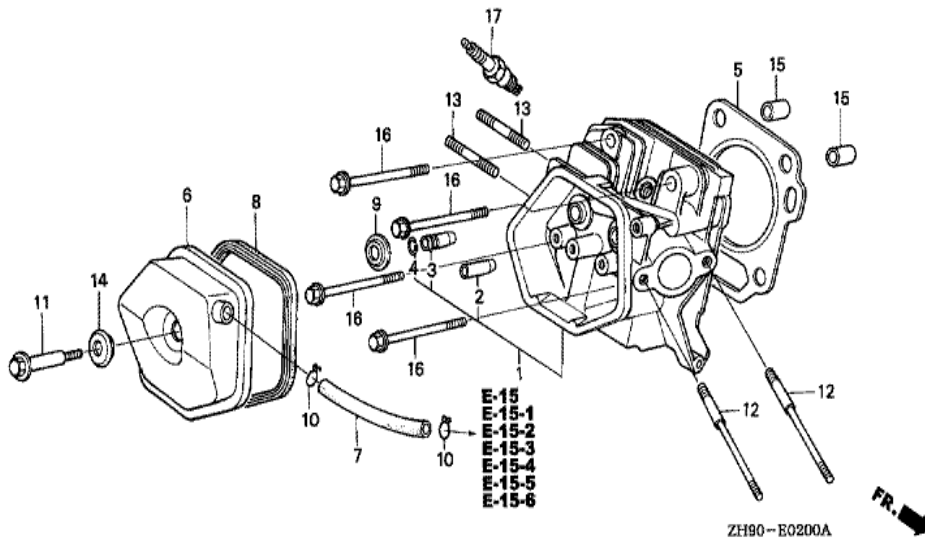

Ref	Partnumber	Description	GX270	Serial Numbers
001	12200-ZH9-000	HEAD COMP., CYLINDER	1	
002	12204-ZE2-306	GUIDE, IN. VALVE (O.S.)	(1)	
003	12205-ZE2-305	GUIDE, EX. VALVE (OS)	(1)	
004	12216-ZE2-300	CLIP, VALVE GUIDE	1	
005	12251-ZH9-000	GASKET, CYLINDER HEAD	1	
006	12310-ZE2-020	COVER COMP., HEAD	1	
007	95005-1110030	TUBE, 11X100 (95005-11001-30M)	1	
008	12391-ZE2-020	PACKING, HEAD COVER	1	
009	14775-ZE2-010	SEAT, VALVE SPRING	1	
011	90014-ZE2-000	BOLT, HEAD COVER	1	
012	90042-ZE2-000	BOLT, STUD, 8X123	2	
013	92900-080320E	BOLT, STUD, 8X32	2	
014	90441-ZE2-010	WASHER COMP., HEAD COVER	1	
Ref	Partnumber	Description	GX270	Serial Numbers
015	94301-12200	DOWEL PIN, 12X20	2	
016	95725-1008000	BOLT, FLANGE, 10X80	4	
017	98079-55846	PLUG, SPARK (BPR5ES) (NGK)	(1)	
017	98079-55855	PLUG, SPARK (W16EPR-U) (DENSO)	(1)	
017	98079-56846	PLUG, SPARK (BPR6ES) (NGK)	1	
017	98079-56855	PLUG, SPARK (W20EPR-U) (DENSO)	1