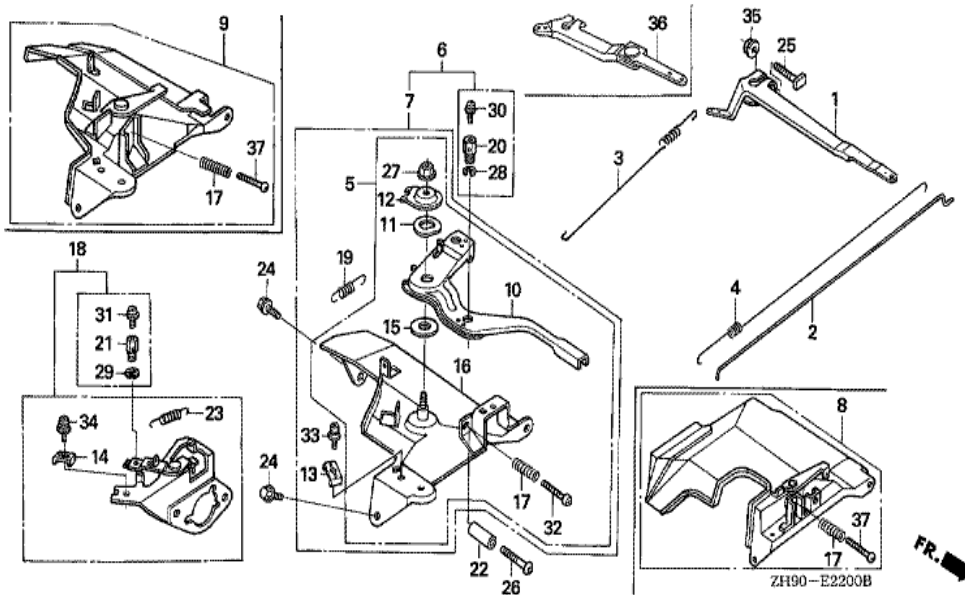

Ref	Partnumber	Description	GX270	Serial Numbers
001	16854-ZH8-000	RUBBER, SUPPORTER (107MM)	1	
002	16955-ZE1-000	JOINT, FUEL TANK	1	
005	17510-ZE2-010ZA	TANK COMP., FUEL *NH31 *	1	
007	17620-ZH7-023	CAP COMP., FUEL FILLER (BLACK)	1	
012	91353-671-004	O-RING, 14MM (NOK)	1	
014	94050-08000	NUT, FLANGE, 8MM	2	
015	95001-4522240	TUBE, FUEL, 4.5X222 (95001-45001-60M)	1	
016	95002-02080	CLIP, TUBE (B8)	2	
017	95701-0802500	BOLT, FLANGE, 8X25	(2)	
022	17631-ZH7-003	PACKING, FUEL FILLER CAP (39X58X3)	1	

ZH90-E1900A

Ref	Partnumber	Description	GX270	Serial Numbers
001	19511-ZE2-000	FAN, COOLING	1	
003	28450-ZE2-W11	PULLEY COMP., STARTER (SCREEN GRID)	1	
005	31100-ZE2-010	FLYWHEEL COMP.	1	
008	90201-ZE3-V00	NUT, SPECIAL, 16MM	1	
009	90741-ZE2-000	KEY, SPECIAL WOODRUFF, 25X18	1	

FR. →

ZH90-E2200B

Ref	Partnumber	Description	GX270	Serial Numbers
001	16551-ZE2-000	ARM, GOVERNOR	1	
002	16555-ZE2-000	ROD, GOVERNOR	1	
003	16561-ZE2-000	SPRING, GOVERNOR (L=145.0MM) (WIRE DIAME	1	
004	16562-ZE2-000	SPRING, THROTTLE RETURN	1	
007	16570-ZE2-W20	CONTROL ASSY. (REMOTE)	1	
010	16571-ZE2-W00	LEVER, CONTROL	1	
011	16574-ZE1-000	SPRING, LEVER	1	
012	16575-ZE2-W00	WASHER, CONTROL LEVER	1	
013	16576-891-000	HOLDER, CABLE	1	
015	16578-ZE1-000	SPACER, CONTROL LEVER	1	
016	16581-ZE2-W00	BASE COMP., CONTROL (###)	1	
017	16584-883-300	SPRING, CONTROL ADJUSTING	1	
019	16592-883-310	SPRING, CABLE RETURN	1	
Ref	Partnumber	Description	GX270	Serial Numbers
022	16599-ZG1-M10	COLLAR, STOPPER	(1)	
024	90013-883-000	BOLT, FLANGE, 6X12 (CT200)	2	
025	90015-ZE5-010	BOLT, GOVERNOR ARM	1	
026	90016-ZG9-N30	SCREW, RECESSED, 5X25	(1)	
027	90114-SA0-000	NUT, SELF-LOCK, 6MM	1	
032	93500-050280A	SCREW, PAN, 5X28	1	
033	93500-050160A	SCREW, PAN, 5X16	1	
035	94050-06000	NUT, FLANGE, 6MM	1	