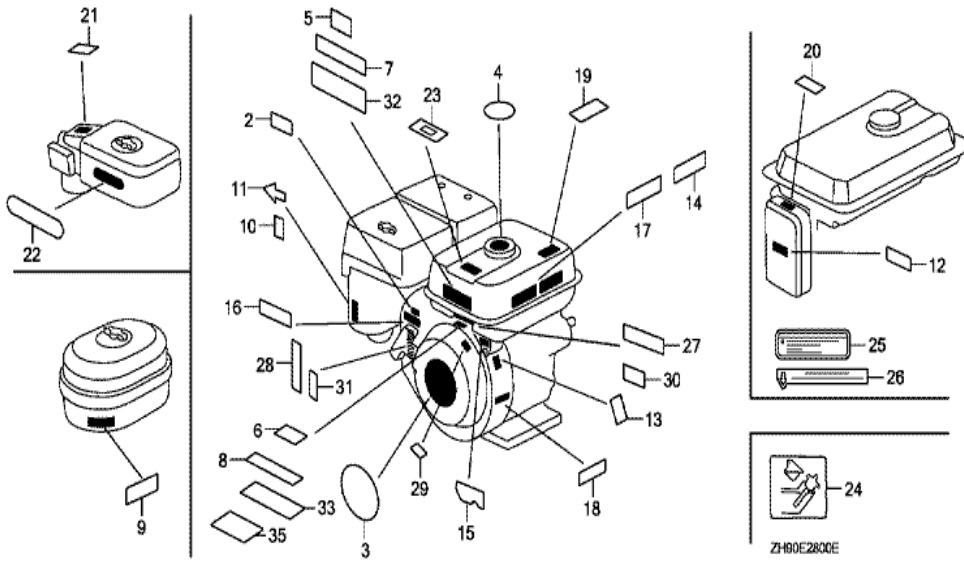

ZH90-E1900A

Ref	Partnumber	Description	GX270	Serial Numbers
001	19511-ZE2-000	FAN, COOLING	1	
003	28450-ZE2-W11	PULLEY COMP., STARTER (SCREEN GRID)	1	
005	31100-ZE2-010	FLYWHEEL COMP.	1	
008	90201-ZE3-V00	NUT, SPECIAL, 16MM	1	
009	90741-ZE2-000	KEY, SPECIAL WOODRUFF, 25X18	1	

FR. →

ZH90-E2200B

Ref	Partnumber	Description	GX270	Serial Numbers
001	16551-ZE2-000	ARM, GOVERNOR	1	
002	16555-ZE2-000	ROD, GOVERNOR	1	
003	16561-ZE2-000	SPRING, GOVERNOR (L=145.0MM) (WIRE DIAME	1	
004	16562-ZE2-000	SPRING, THROTTLE RETURN	1	
007	16570-ZE2-W20	CONTROL ASSY. (REMOTE)	1	
010	16571-ZE2-W00	LEVER, CONTROL	1	
011	16574-ZE1-000	SPRING, LEVER	1	
012	16575-ZE2-W00	WASHER, CONTROL LEVER	1	
013	16576-891-000	HOLDER, CABLE	1	
015	16578-ZE1-000	SPACER, CONTROL LEVER	1	
016	16581-ZE2-W00	BASE COMP., CONTROL (###)	1	
017	16584-883-300	SPRING, CONTROL ADJUSTING	1	
019	16592-883-310	SPRING, CABLE RETURN	1	
Ref	Partnumber	Description	GX270	Serial Numbers
022	16599-ZG1-M10	COLLAR, STOPPER	(1)	
024	90013-883-000	BOLT, FLANGE, 6X12 (CT200)	2	
025	90015-ZE5-010	BOLT, GOVERNOR ARM	1	
026	90016-ZG9-N30	SCREW, RECESSED, 5X25	(1)	
027	90114-SA0-000	NUT, SELF-LOCK, 6MM	1	
032	93500-050280A	SCREW, PAN, 5X28	1	
033	93500-050160A	SCREW, PAN, 5X16	1	
035	94050-06000	NUT, FLANGE, 6MM	1	