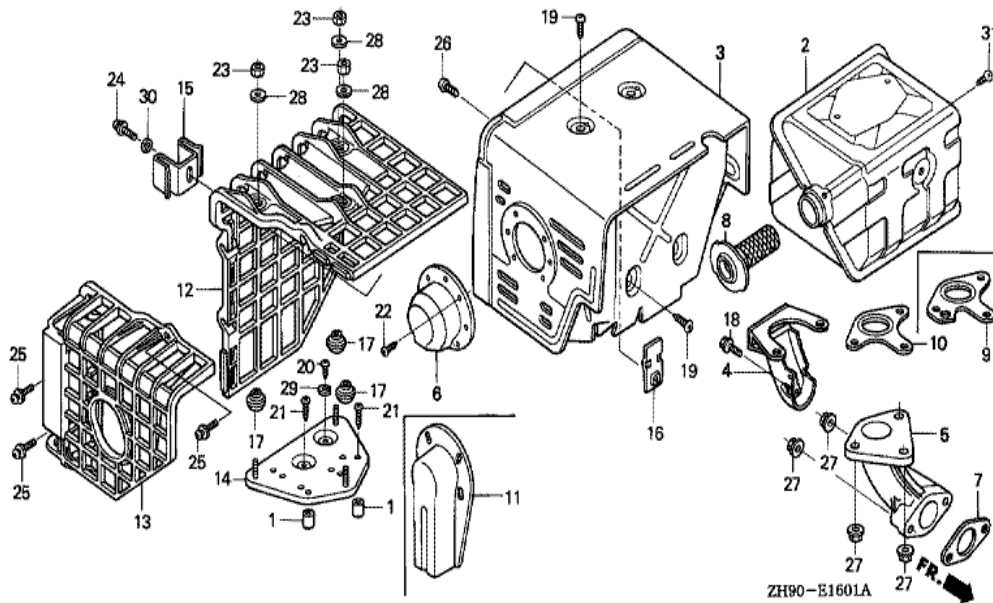

<u>Ref</u>	<u>Partnumber</u>	<u>Description</u>	<u>GX270</u>	<u>Serial Numbers</u>
001	17233-896-701	COLLAR, AIR CLEANER CASE	(2)	
002	18310-ZE2-W61	MUFFLER COMP. (100DB)	1	
003	18320-ZF6-W01	PROTECTOR COMP., MUFFLER (100DB)	1	
005	18330-ZH9-N00	PIPE, EX.	1	
007	18333-ZF6-W01	GASKET, EX. PIPE	1	
008	18355-ZE2-W00	ARRESTER, SPARK	1	
009	18381-ZE2-W10	GASKET, MUFFLER (ARRESTER) (NIPPON LEAKL	1	
012	18433-ZF6-W40	COVER COMP., MUFFLER	(1)	
013	18434-ZF6-W40	COVER COMP., RR. MUFFLER	(1)	
014	18436-ZH8-W40	BASE COMP., MUFFLER COVER	(1)	
015	18437-ZF6-W40	STAY, MUFFLER COVER	(1)	
016	18438-ZF6-W40	PLATE, SET	(1)	
017	18466-ZH8-W40	SPACER, MUFFLER COVER	(3)	
<u>Ref</u>	<u>Partnumber</u>	<u>Description</u>	<u>GX270</u>	<u>Serial Numbers</u>
019	90050-ZE1-000	SCREW, TAPPING, 5X8	5	
020	90050-ZE1-000	SCREW, TAPPING, 5X8	(1)	
021	90050-ZH8-W40	SCREW, TAPPING, 5X25	(2)	
023	90302-KF9-900	NUT, HEX., 5MM	(3)	
024	93891-0501200	SCREW-WASHER, 5X12	(1)	
025	93891-0602007	SCREW-WASHER, 6X20	(3)	
026	90006-ZE2-000	SCREW, TAPPING, 6X10	1	
027	94050-08000	NUT, FLANGE, 8MM	5	
028	94103-05700	WASHER, PLAIN, 5MM	(3)	
029	94111-05000	WASHER, SPRING, 5MM	(1)