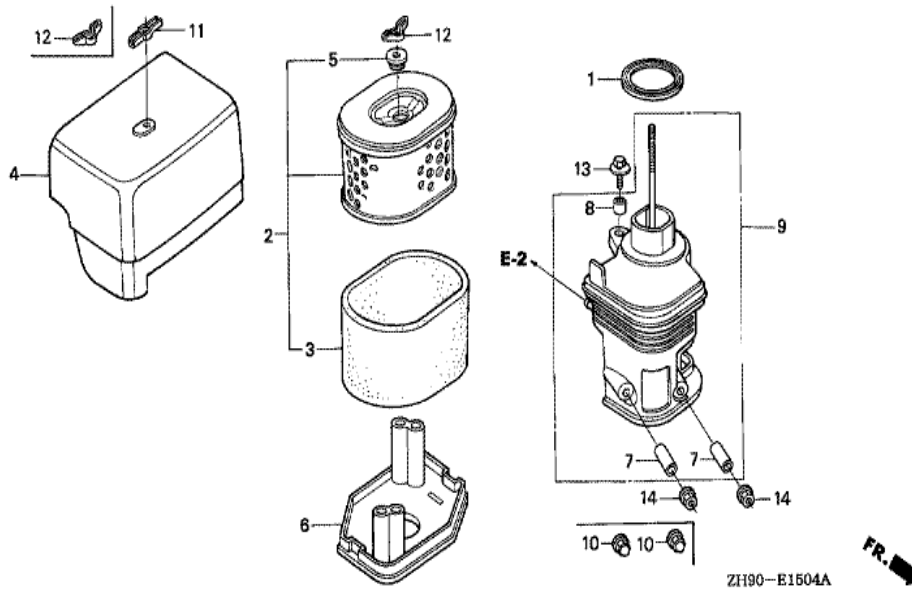

Ref	Partnumber	Description	GX270	Serial Numbers
001	16271-ZE2-000	PACKING, ELBOW	1	
002	17210-ZE3-010	ELEMENT, AIR CLEANER	1	
003	17218-ZE3-000	FILTER, OUTER	1	
004	17231-ZH9-N01	COVER, AIR CLEANER (100DB)	1	
005	17232-891-000	GROMMET, AIR CLEANER	1	
006	17235-ZH9-N00	NOSE, SILENCER	1	
007	17238-ZE2-310	COLLAR, AIR CLEANER	2	
008	17239-ZE1-000	COLLAR B, AIR CLEANER	1	
009	17410-ZH9-N00	ELBOW COMP., AIR CLEANER	1	
012	90325-044-000	NUT, TOOL BOX SETTING	2	
013	90009-ZE2-003	BOLT-WASHER, 6X22	1	
014	94050-06000	NUT, FLANGE, 6MM	2