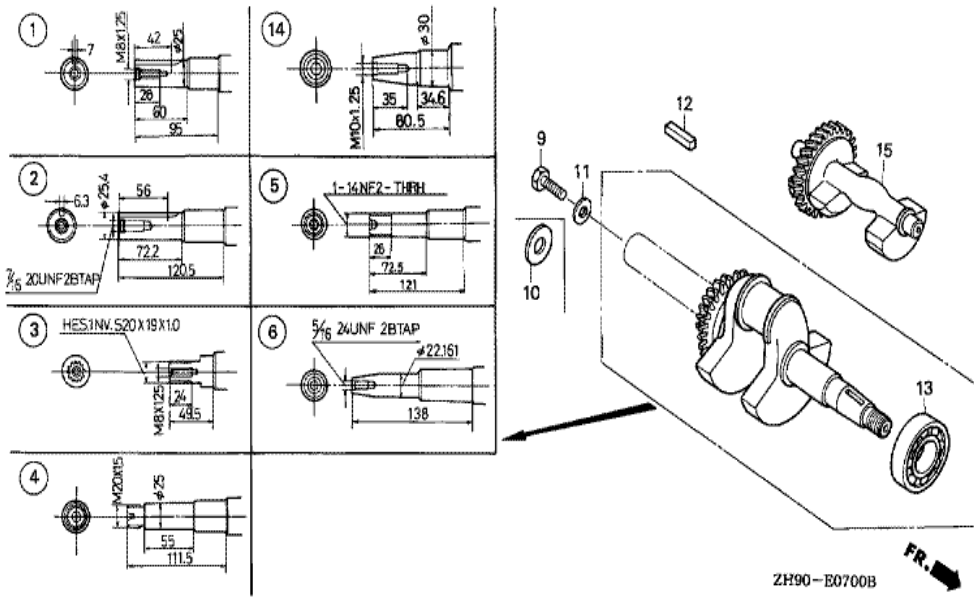

Ref	Partnumber	Description	GX270	Serial Numbers
002	13310-ZK9-600	CRANKSHAFT COMP.	1	
012	90745-ZE2-600	KEY, 6.3X6.3X43	1	
013	91001-ZH9-003	BEARING, RADIAL BALL (6206 SH)	1