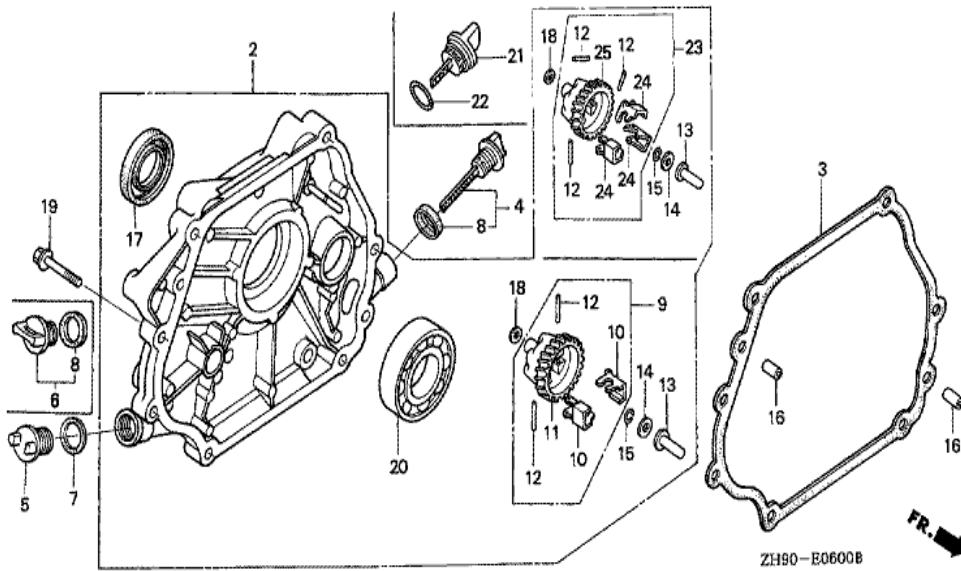

FR. →

ZH90-E2200B

Ref	Partnumber	Description	GX270	Serial Numbers
001	16551-ZE2-000	ARM, GOVERNOR	1	
002	16555-ZE2-000	ROD, GOVERNOR	1	
003	16561-ZE2-000	SPRING, GOVERNOR (L=145.0MM) (WIRE DIAME	1	
004	16562-ZE2-000	SPRING, THROTTLE RETURN	1	
007	16570-ZE2-W20	CONTROL ASSY. (REMOTE)	1	
010	16571-ZE2-W00	LEVER, CONTROL	1	
011	16574-ZE1-000	SPRING, LEVER	1	
012	16575-ZE2-W00	WASHER, CONTROL LEVER	1	
013	16576-891-000	HOLDER, CABLE	1	
015	16578-ZE1-000	SPACER, CONTROL LEVER	1	
016	16581-ZE2-W00	BASE COMP., CONTROL (###)	1	
017	16584-883-300	SPRING, CONTROL ADJUSTING	1	
019	16592-883-310	SPRING, CABLE RETURN	1	
Ref	Partnumber	Description	GX270	Serial Numbers
022	16599-ZG1-M10	COLLAR, STOPPER	(1)	
024	90013-883-000	BOLT, FLANGE, 6X12 (CT200)	2	
025	90015-ZE5-010	BOLT, GOVERNOR ARM	1	
026	90016-ZG9-N30	SCREW, RECESSED, 5X25	(1)	
027	90114-SA0-000	NUT, SELF-LOCK, 6MM	1	
032	93500-050280A	SCREW, PAN, 5X28	1	
033	93500-050160A	SCREW, PAN, 5X16	1	
035	94050-06000	NUT, FLANGE, 6MM	1	

ZH90-E0300B

FR. →

Ref	Partnumber	Description	GX270	Serial Numbers
001	12000-ZH9-802	BARREL ASSY., CYLINDER (ALERT)	1	
002	15510-ZE2-043	SWITCH ASSY., OIL LEVEL	1	
003	16541-ZE2-010	SHAFT, GOVERNOR ARM	1	
006	90131-883-000	BOLT, DRAIN PLUG, 12X15	2	
007	90446-KE1-000	WASHER, 8.2X17X0.8	1	
009	91201-890-003	OIL SEAL, 30X46X8	1	
010	91353-671-004	O-RING, 14MM (NOK)	1	
011	94050-10000	NUT, FLANGE, 10MM	1	
012	94109-12000	WASHER, DRAIN PLUG, 12MM	2	
013	94251-10000	PIN, LOCK, 10MM	1	
014	95701-0601200	BOLT, FLANGE, 6X12	2	
016	34150-ZH7-003	ALERT UNIT, OIL	1	
017	90013-883-000	BOLT, FLANGE, 6X12 (CT200)	1	