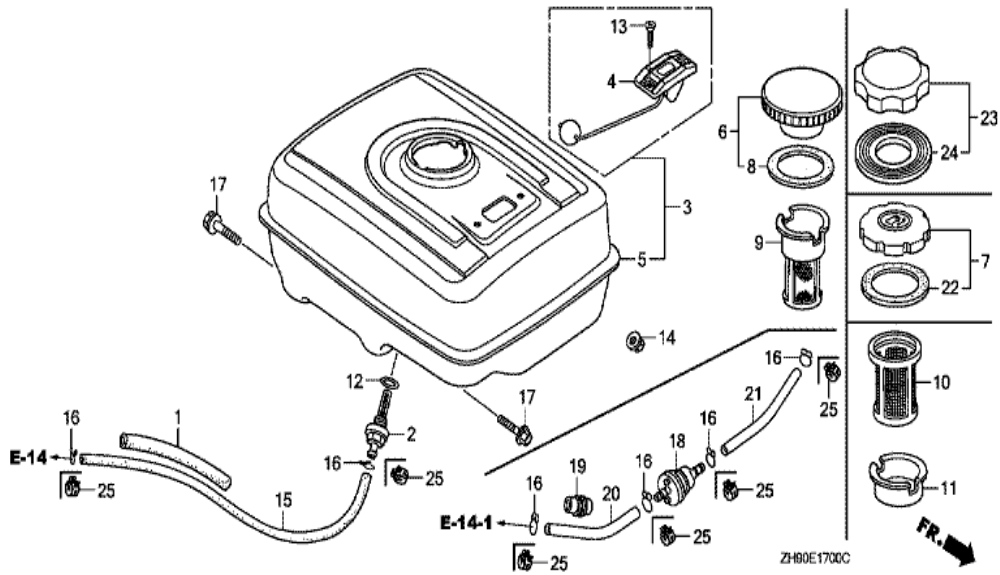

Ref	Partnumber	Description	GX270	Serial Numbers
001	16854-ZH8-000	RUBBER, SUPPORTER (107MM)	1	
002	16955-ZE1-000	JOINT, FUEL TANK	1	
005	17510-ZE2-010ZA	TANK COMP., FUEL *NH31 *	1	
007	17620-ZH7-023	CAP COMP., FUEL FILLER (BLACK)	1	
012	91353-671-004	O-RING, 14MM (NOK)	1	
014	94050-08000	NUT, FLANGE, 8MM	2	
015	95001-4522240	TUBE, FUEL, 4.5X222 (95001-45001-60M)	1	
016	95002-02080	CLIP, TUBE (B8)	2	
017	95701-0802500	BOLT, FLANGE, 8X25	(2)	
022	17631-ZH7-003	PACKING, FUEL FILLER CAP (39X58X3)	1