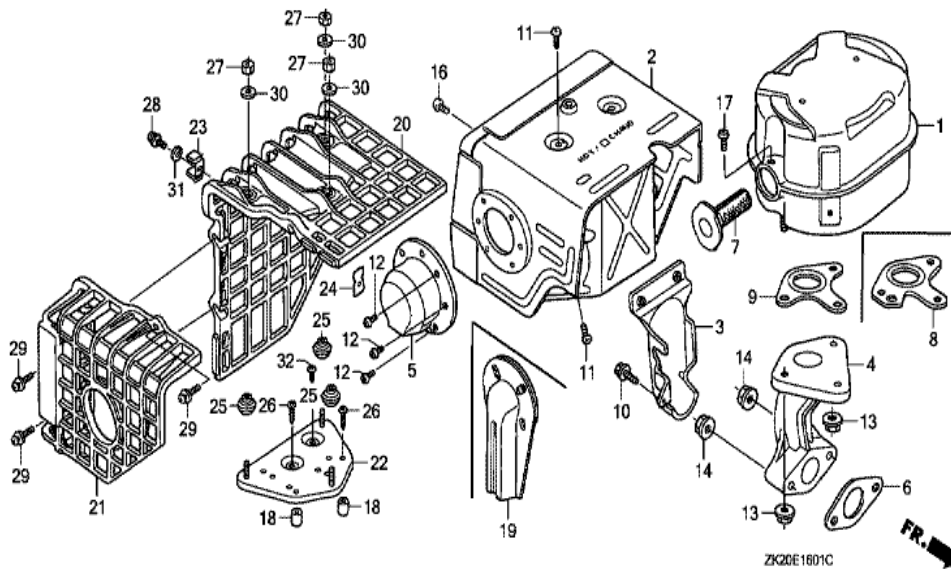

Ref	Partnumber	Description	GX240K1	Serial Numbers
001	18310-ZE2-W00	MUFFLER COMP.	1	
002	18320-ZE2-W01	PROTECTOR COMP., MUFFLER (STD.)	1	
004	18330-ZE2-W00	PIPE, EX.	1	
006	18333-ZE3-800	GASKET, EX. PIPE	(1)	
007	18355-ZE2-010	ARRESTER, SPARK	(1)	
008	18381-ZE2-W10	GASKET, MUFFLER (ARRESTER) (NIPPON LEAKL	1	
008	18381-ZE2-W10	GASKET, MUFFLER (ARRESTER) (NIPPON LEAKL	1	
011	90050-ZE1-000	SCREW, TAPPING, 5X8	4	
013	94050-08000	NUT, FLANGE, 8MM	3	
014	94050-08000	NUT, FLANGE, 8MM	2	
017	90050-ZE1-000	SCREW, TAPPING, 5X8	1	
018	17233-896-701	COLLAR, AIR CLEANER CASE	(2)	
020	18433-ZK9-W40	COVER COMP., MUFFLER	(1)	
<u>Ref</u>	<u>Partnumber</u>	<u>Description</u>	<u>GX240K1</u>	<u>Serial Numbers</u>
021	18434-ZK9-W40	COVER COMP., RR. MUFFLER	(1)	
022	18436-ZH8-W40	BASE COMP., MUFFLER COVER	(1)	
023	18437-ZF6-W40	STAY, MUFFLER COVER	(1)	
024	18438-ZF6-W40	PLATE, SET	(1)	
025	18466-ZH8-W40	SPACER, MUFFLER COVER	(3)	
026	90050-ZH8-W40	SCREW, TAPPING, 5X25	(2)	
027	90302-KF9-900	NUT, HEX., 5MM	(3)	
028	93891-0501200	SCREW-WASHER, 5X12	(1)	
029	93891-0602007	SCREW-WASHER, 6X20	(3)	
030	94103-05700	WASHER, PLAIN, 5MM	(3)	
031	94111-05000	WASHER, SPRING, 5MM	(1)	
032	90050-ZE1-000	SCREW, TAPPING, 5X8	(1)