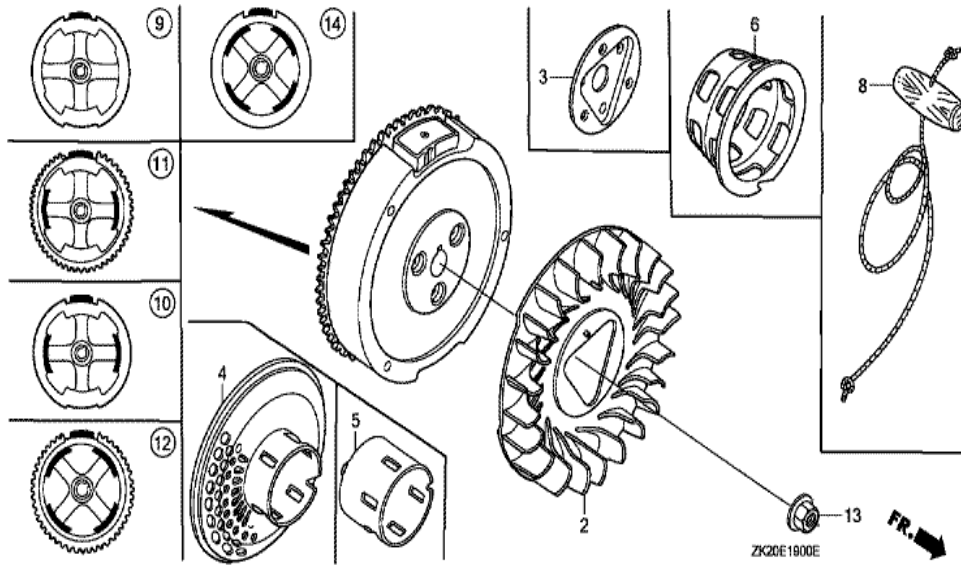

Ref	Partnumber	Description	GX240K1	Serial Numbers
002	19511-ZE2-000	FAN, COOLING	1	
005	28451-ZE2-W01	PULLEY, STARTER	1	
009	31100-ZE2-010	FLYWHEEL COMP.	1	3337056
013	90201-ZE3-V00	NUT, SPECIAL, 16MM	1	
013	90201-ZE3-V00	NUT, SPECIAL, 16MM	1