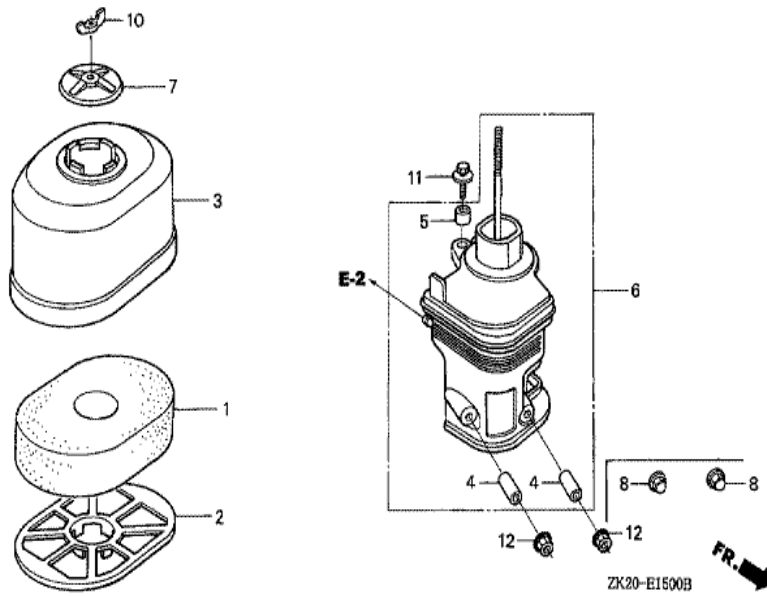

Ref	Partnumber	Description	GX240K1	Serial Numbers
001	17211-ZE2-000	ELEMENT, AIR CLEANER (SEMI DRY)	1	
002	17212-ZE2-000	GRID, AIR CLEANER	1	
003	17231-ZE2-000	COVER, AIR CLEANER (SEMI DRY)	1	
004	17238-ZE2-310	COLLAR, AIR CLEANER	2	
005	17239-ZE1-000	COLLAR B, AIR CLEANER	1	
006	17410-ZE2-020	ELBOW COMP., AIR CLEANER	1	
007	17420-ZE2-000	CAP COMP., AIR CLEANER	1	
010	90325-044-000	NUT, TOOL BOX SETTING	(1)	
011	90009-ZE2-003	BOLT-WASHER, 6X22	1	
011	90009-ZE2-003	BOLT-WASHER, 6X22	1	
012	94050-06000	NUT, FLANGE, 6MM	2