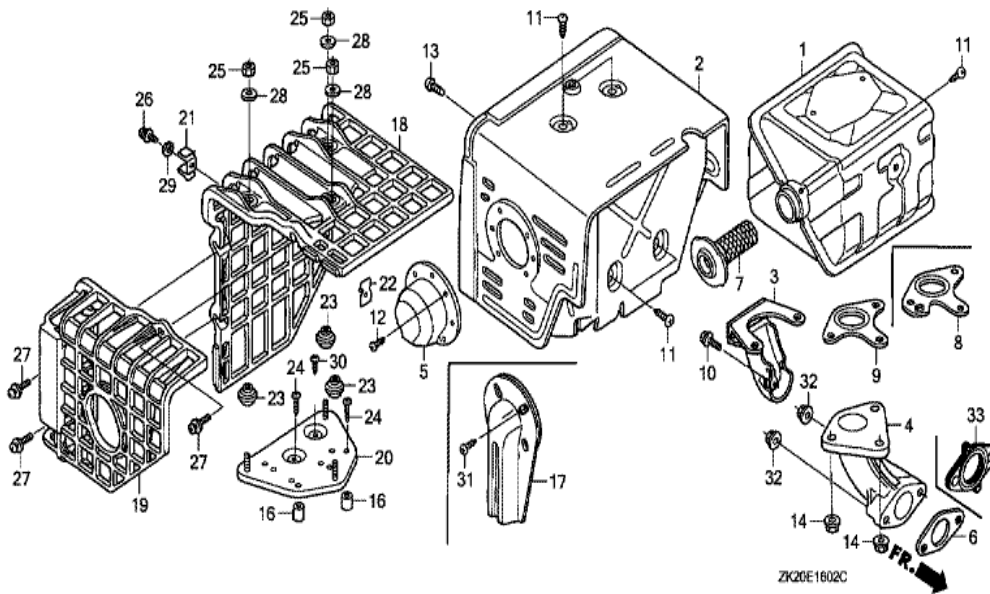

Ref	Partnumber	Description	GX240K1	Serial Numbers
001	18310-ZE2-W61	MUFFLER COMP. (100DB)	1	
002	18320-ZE2-W61	PROTECTOR COMP., MUFFLER	1	
004	18330-ZH9-N00	PIPE, EX.	1	
007	18355-ZE2-W00	ARRESTER, SPARK	1	
007	18355-ZE2-W00	ARRESTER, SPARK	1	
008	18381-ZE2-W10	GASKET, MUFFLER (ARRESTER) (NIPPON LEAKL	1	
008	18381-ZE2-W10	GASKET, MUFFLER (ARRESTER) (NIPPON LEAKL	1	
011	90050-ZE1-000	SCREW, TAPPING, 5X8	4	
011	90050-ZE1-000	SCREW, TAPPING, 5X8	5	
013	90006-ZE2-000	SCREW, TAPPING, 6X10	1	
013	90006-ZE2-000	SCREW, TAPPING, 6X10	(1)	3151975
014	94050-08000	NUT, FLANGE, 8MM	3	
016	17233-896-701	COLLAR, AIR CLEANER CASE	(2)	3302522
Ref	Partnumber	Description	GX240K1	Serial Numbers
018	18433-ZF6-W40	COVER COMP., MUFFLER	(1)	3302522
019	18434-ZF6-W40	COVER COMP., RR. MUFFLER	(1)	3302522
020	18436-ZH8-W40	BASE COMP., MUFFLER COVER	(1)	3302522
021	18437-ZF6-W40	STAY, MUFFLER COVER	(1)	3302522
022	18438-ZF6-W40	PLATE, SET	(1)	
023	18466-ZH8-W40	SPACER, MUFFLER COVER	(3)	3302522
024	90050-ZH8-W40	SCREW, TAPPING, 5X25	(2)	3302522
025	90302-KF9-900	NUT, HEX., 5MM	(3)	
026	93891-0501200	SCREW-WASHER, 5X12	(1)	3302522
027	93891-0602007	SCREW-WASHER, 6X20	(3)	3302522
028	94103-05700	WASHER, PLAIN, 5MM	(3)	3302522
029	94111-05000	WASHER, SPRING, 5MM	(1)	3302522
030	90050-ZE1-000	SCREW, TAPPING, 5X8	(1)	3302522
032	94050-08000	NUT, FLANGE, 8MM	2	
033	18333-ZF6-W01	GASKET, EX. PIPE	1	3844353