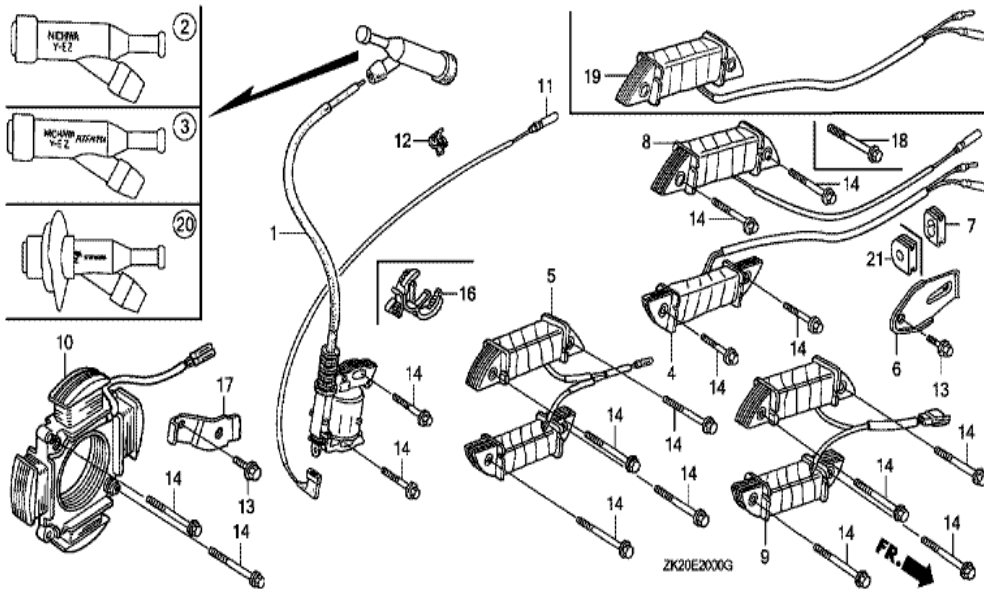

Ref	Partnumber	Description	GX240K1	Serial Numbers
001	30500-ZF6-W02	COIL ASSY., IGNITION	1	
001	30500-ZF6-W02	COIL ASSY., IGNITION	1	
003	30700-ZE1-013	CAP ASSY., NOISE SUPPRESSOR (NICHIIWA Y-E	1	3860625
007	31512-ZE2-000	GROMMET, CORD	1	
011	36101-ZE1-010	CORD, STOP SWITCH (370MM)	1	
014	90015-883-000	BOLT, FLANGE, 6X28 (CT200)	N