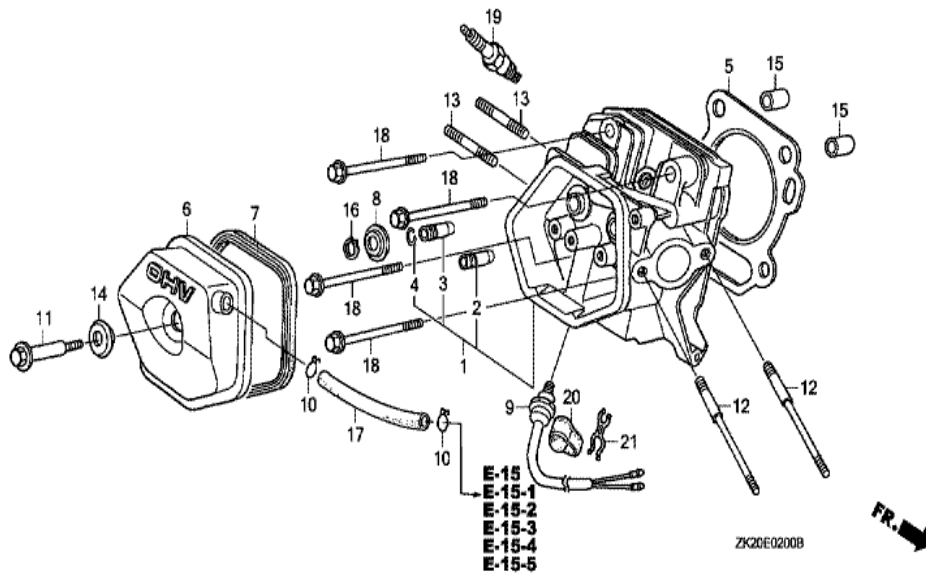

Ref	Partnumber	Description	GX240K1	Serial Numbers
001	12200-ZH9-405	HEAD COMP., CYLINDER	1	
002	12204-ZE2-306	GUIDE, IN. VALVE (O.S.)	1	
003	12205-ZE2-305	GUIDE, EX. VALVE (OS)	1	
004	12216-ZE2-300	CLIP, VALVE GUIDE	1	
005	12251-ZE2-800	GASKET, CYLINDER HEAD	1	
006	12310-ZE2-020	COVER COMP., HEAD	1	3146327
006	12310-ZE2-020	COVER COMP., HEAD	1	
007	12391-ZE2-020	PACKING, HEAD COVER	1	
008	14775-ZE2-010	SEAT, VALVE SPRING	1	
011	90014-ZE2-000	BOLT, HEAD COVER	1	
012	90042-ZE2-000	BOLT, STUD, 8X123	2	
012	90042-ZE2-000	BOLT, STUD, 8X123	2	
013	92900-080320E	BOLT, STUD, 8X32	2	
<u>Ref</u>	<u>Partnumber</u>	<u>Description</u>	<u>GX240K1</u>	<u>Serial Numbers</u>
013	92900-080320E	BOLT, STUD, 8X32	2	
014	90441-ZE2-010	WASHER COMP., HEAD COVER	1	
015	94301-12200	DOWEL PIN, 12X20	2	
017	95005-1110030	TUBE, 11X100 (95005-11001-30M)	1	
017	95005-1110030	TUBE, 11X100 (95005-11001-30M)	1	
018	95725-1008000	BOLT, FLANGE, 10X80	4	4847591
018	95725-1008000	BOLT, FLANGE, 10X80	4	
019	98079-55846	PLUG, SPARK (BPR5ES) (NGK)	1	
019	98079-55846	PLUG, SPARK (BPR5ES) (NGK)	(1)	
019	98079-55855	PLUG, SPARK (W16EPR-U) (DENSO)	1	
019	98079-55855	PLUG, SPARK (W16EPR-U) (DENSO)	(1)	
019	98079-56846	PLUG, SPARK (BPR6ES) (NGK)	1	3860625
019	98079-56846	PLUG, SPARK (BPR6ES) (NGK)	1	
019	98079-56855	PLUG, SPARK (W20EPR-U) (DENSO)	1	
019	98079-56855	PLUG, SPARK (W20EPR-U) (DENSO)	1