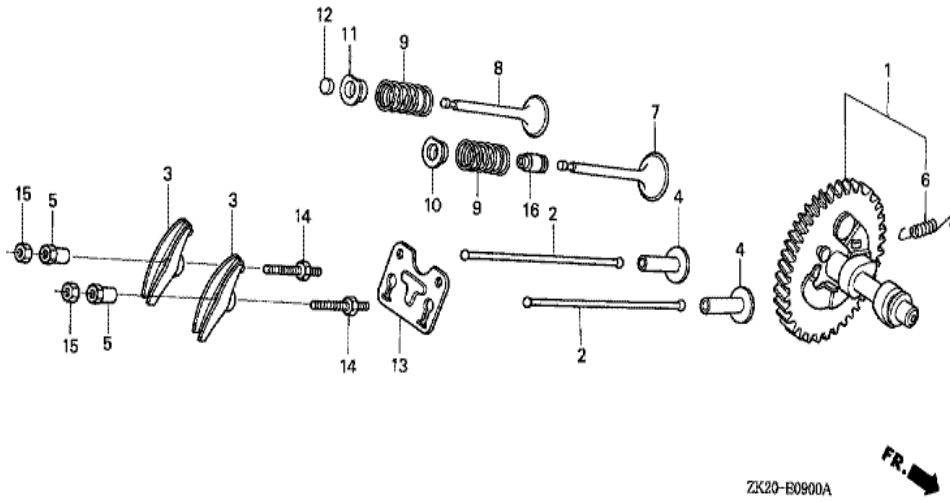

<u>Ref</u>	<u>Partnumber</u>	<u>Description</u>	<u>GX240K1</u>	<u>Serial Numbers</u>
001	14100-ZK2-870	CAMSHAFT ASSY.	1	
001	14100-ZK2-870	CAMSHAFT ASSY.	1	
002	14410-ZE2-013	ROD, PUSH	2	
003	14431-ZE2-010	ARM, VALVE ROCKER	2	
003	14431-ZE2-010	ARM, VALVE ROCKER	2	
004	14441-ZE2-000	LIFTER, VALVE	2	
005	14451-ZE1-013	PIVOT, ROCKER ARM	2	
006	14568-ZE1-000	SPRING, WEIGHT RETURN	1	
007	14711-ZE2-000	VALVE, IN.	1	
008	14721-ZE2-000	VALVE, EX.	1	
009	14751-ZE2-003	SPRING, VALVE	2	
010	14771-ZE2-000	RETAINER, IN. VALVE SPRING	1	
011	14773-ZE2-000	RETAINER, EX. VALVE SPRING	1	
<u>Ref</u>	<u>Partnumber</u>	<u>Description</u>	<u>GX240K1</u>	<u>Serial Numbers</u>
011	14773-ZE2-000	RETAINER, EX. VALVE SPRING	1	
012	14781-ZE2-000	ROTATOR, VALVE	1	
013	14791-ZE2-010	GUIDE, PUSH ROD	1	
014	90012-ZE0-010	BOLT, PIVOT, 8MM	2	
015	90206-ZE1-000	NUT, PIVOT ADJUSTING	2	
016	12209-ZE8-003	SEAL, VALVE STEM	1	4081305