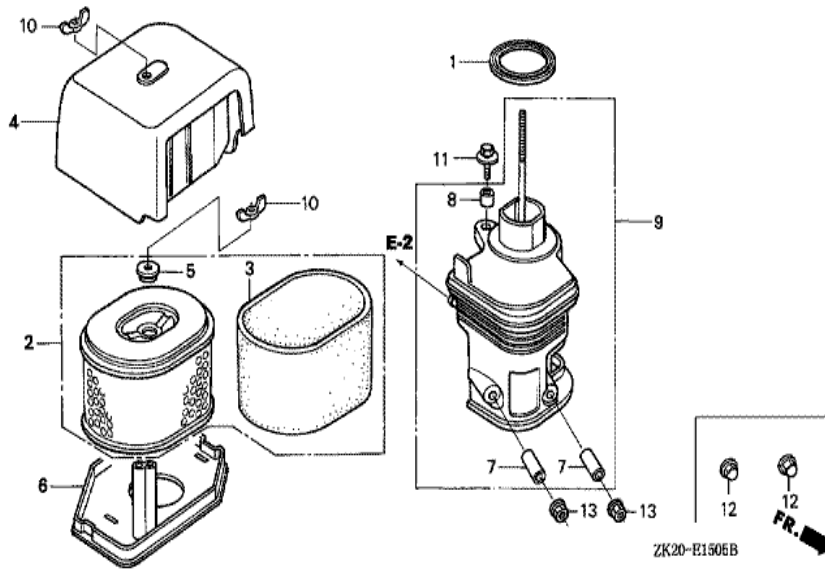

Ref	Partnumber	Description	GX240K1	Serial Numbers
001	16271-ZE2-000	PACKING, ELBOW	1	
002	17210-ZE3-010	ELEMENT, AIR CLEANER	1	
003	17218-ZE3-000	FILTER, OUTER	1	
004	17231-ZH9-N01	COVER, AIR CLEANER (100DB)	1	
005	17232-891-000	GROMMET, AIR CLEANER	1	
006	17235-ZH9-N00	NOSE, SILENCER	1	
007	17238-ZE2-310	COLLAR, AIR CLEANER	2	
008	17239-ZE1-000	COLLAR B, AIR CLEANER	1	
009	17410-ZH9-N00	ELBOW COMP., AIR CLEANER	1	
010	90325-044-000	NUT, TOOL BOX SETTING	2	
011	90009-ZE2-003	BOLT-WASHER, 6X22	1	
011	90009-ZE2-003	BOLT-WASHER, 6X22	1	
013	94050-06000	NUT, FLANGE, 6MM	2	3165928