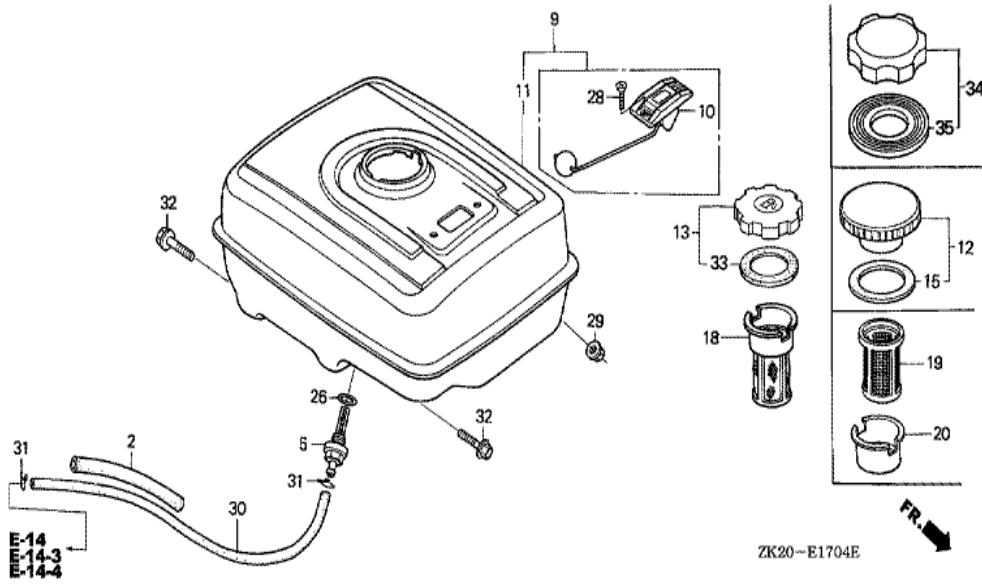

Ref	Partnumber	Description	GX240K1	Serial Numbers
002	16854-ZH8-000	RUBBER, SUPPORTER (107MM)	1	3411798
002	16854-ZH8-000	RUBBER, SUPPORTER (107MM)	1	
005	16955-ZE1-000	JOINT, FUEL TANK	1	
011	17510-ZE2-010ZA	TANK COMP., FUEL *NH31 *	1	
011	17510-ZE2-010ZA	TANK COMP., FUEL *NH31 *	1	4568628
011	17510-ZE2-010ZD	TANK COMP., FUEL *NH1 *	1	4568628
011	17510-ZE2-010ZD	TANK COMP., FUEL *NH1 *	1	4568628
011	17510-ZE2-010ZE	TANK COMP., FUEL *NH105 *	1	
011	17510-ZE2-010ZE	TANK COMP., FUEL *NH105 *	1	
011	17510-ZE2-020ZA	TANK COMP., FUEL *NH31 *	1	4568629 4776725
011	17510-ZE2-020ZA	TANK COMP., FUEL *NH31 *	1	4568629 4776725
011	17510-ZE2-020ZD	TANK COMP., FUEL *NH1 *	1	4568629 4776725
011	17510-ZE2-020ZD	TANK COMP., FUEL *NH1 *	1	4568629 4776725