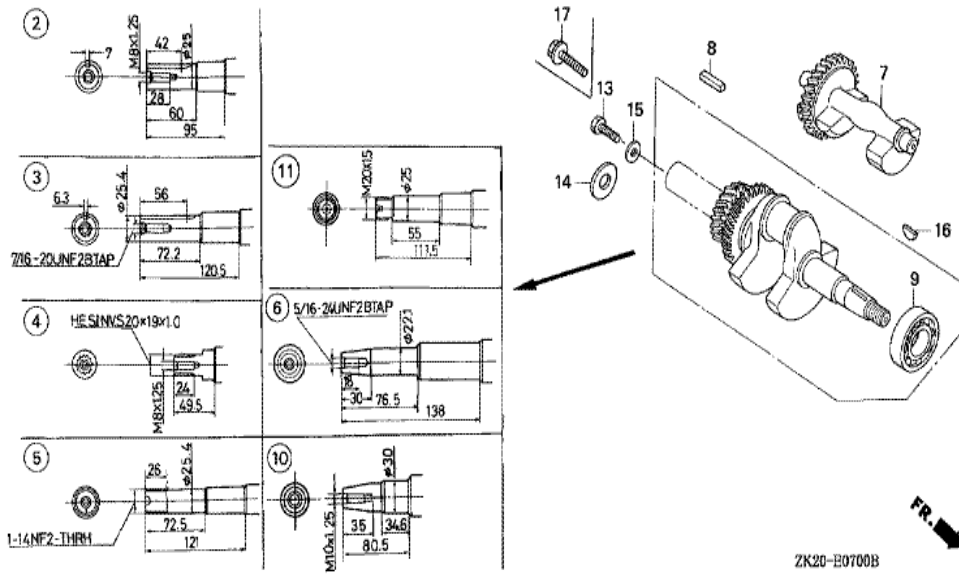

Ref	Partnumber	Description	GX240K1	Serial Numbers
006	13320-ZE2-671	CRANKSHAFT COMP.	1	4773271
006	13320-ZE2-671	CRANKSHAFT COMP.	1	4773271
006	13320-ZE2-672	CRANKSHAFT COMP.	1	4773272
006	13320-ZE2-672	CRANKSHAFT COMP.	1	4773272
007	13351-ZE2-010	WEIGHT, BALANCER	1	
009	96100-6206000	BEARING, RADIAL BALL, 6206	1	
016	90741-ZE2-000	KEY, SPECIAL WOODRUFF, 25X18	1	
016	90741-ZE2-000	KEY, SPECIAL WOODRUFF, 25X18	1