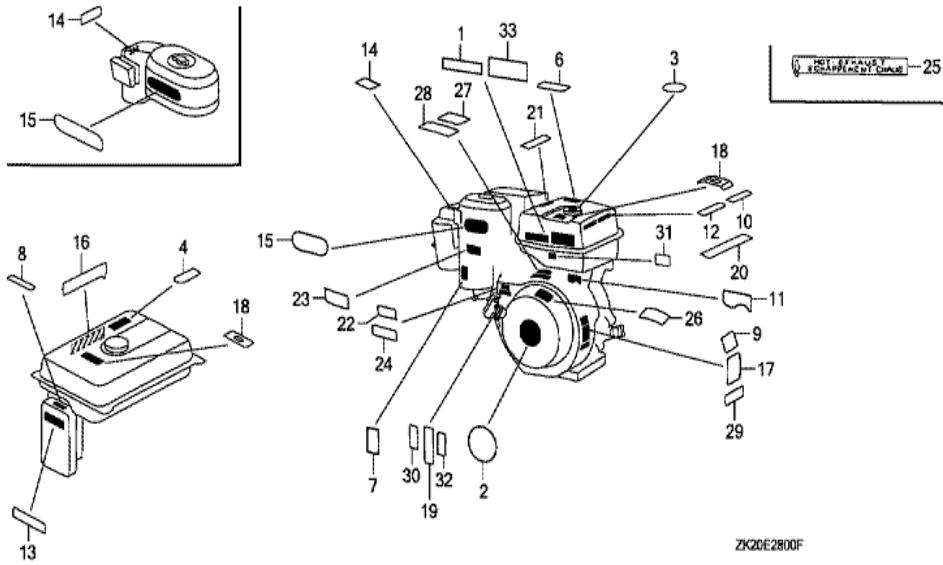

Ref	Partnumber	Description	GX240K1	Serial Numbers
002	87521-ZE2-W02	EMBLEM (GX240 HONDA 8.0)	1	4465232
002	87521-ZE2-W02	EMBLEM (GX240 HONDA 8.0)	1	4465232
002	87521-ZE2-W03	EMBLEM (GX240 HONDA 8.0)	1	
002	87521-ZE2-W03	EMBLEM (GX240 HONDA 8.0)	1	4465233
007	87528-ZE2-810	MARK, CHOKE (ORANGE)	1	3165403
007	87528-ZE2-810	MARK, CHOKE (ORANGE)	1