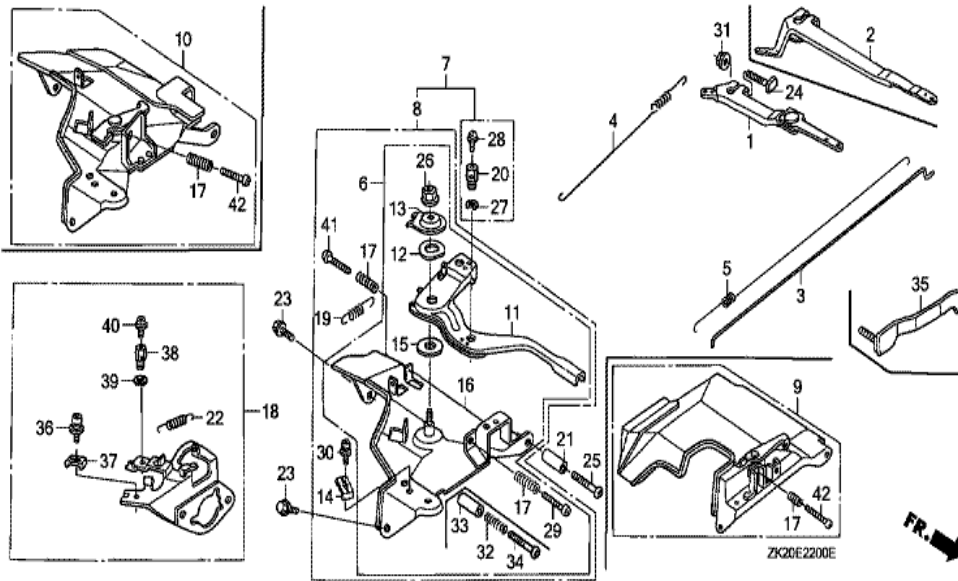

Ref	Partnumber	Description	GX240K1	Serial Numbers
001	16550-ZE2-700	ARM COMP., GOVERNOR	1	3337057
003	16555-ZE2-000	ROD, GOVERNOR	1	
003	16555-ZE2-000	ROD, GOVERNOR	1	
004	16561-ZE3-000	SPRING, GOVERNOR (L=137.5MM)	1	3156816
004	16561-ZE3-000	SPRING, GOVERNOR (L=137.5MM)	1	
005	16562-ZE2-700	SPRING, THROTTLE RETURN	1	3337057
005	16562-ZE2-700	SPRING, THROTTLE RETURN	1	
010	16570-ZE2-721	CONTROL ASSY.	1	
017	16584-883-300	SPRING, CONTROL ADJUSTING	(1)	
023	90013-883-000	BOLT, FLANGE, 6X12 (CT200)	2	
024	90015-ZE5-010	BOLT, GOVERNOR ARM	1	
031	94050-06000	NUT, FLANGE, 6MM	1	
042	93500-050350A	SCREW, PAN, 5X35	1	
<u>Ref</u>	<u>Partnumber</u>	<u>Description</u>	<u>GX240K1</u>	<u>Serial Numbers</u>
042	93500-050350A	SCREW, PAN, 5X35	1	