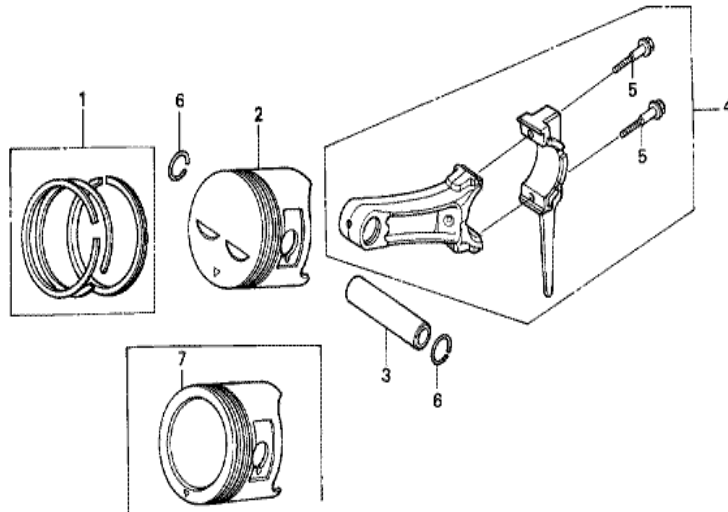

ZK20-E0800A

<u>Ref</u>	<u>Partnumber</u>	<u>Description</u>	<u>GX240K1</u>	<u>Serial Numbers</u>
001	13010-Z5F-004	RING SET, PISTON (STD.) (TEIKOKU)	1	
001	13010-Z5F-004	RING SET, PISTON (STD.) (TEIKOKU)	1	4869815
001	13010-ZE2-921	RING SET, PISTON (STD.) (TEIKOKU)	1	4869814
001	13010-ZE2-921	RING SET, PISTON (STD.) (TEIKOKU)	1	
001	13010-ZE2-922	RING SET, PISTON (STD.) (NIPPON)	1	
001	13010-ZE2-922	RING SET, PISTON (STD.) (NIPPON)	1	
001	13011-ZE2-921	RING SET, PISTON (0.25) (TEIKOKU)	(1)	
001	13011-ZE2-921	RING SET, PISTON (0.25) (TEIKOKU)	(1)	
001	13011-ZE2-922	RING SET, PISTON (0.25) (NIPPON)	(1)	4081305
001	13011-ZE2-922	RING SET, PISTON (0.25) (NIPPON)	(1)	
001	13012-ZE2-921	RING SET, PISTON (0.50) (TEIKOKU)	(1)	4081305
001	13012-ZE2-921	RING SET, PISTON (0.50) (TEIKOKU)	(1)	
001	13012-ZE2-922	RING SET, PISTON (0.50) (NIPPON)	(1)	4869814
<u>Ref</u>	<u>Partnumber</u>	<u>Description</u>	<u>GX240K1</u>	<u>Serial Numbers</u>
001	13012-ZE2-922	RING SET, PISTON (0.50) (NIPPON)	(1)	
001	13013-ZE2-921	RING SET, PISTON (0.75) (TEIKOKU)	(1)	
001	13013-ZE2-921	RING SET, PISTON (0.75) (TEIKOKU)	(1)	
001	13013-ZE2-922	RING SET, PISTON (0.75) (NIPPON)	(1)	
001	13013-ZE2-922	RING SET, PISTON (0.75) (NIPPON)	(1)	
002	13101-ZE2-W00	PISTON (STD.)	1	4869814
002	13102-ZE2-W00	PISTON (0.25)	(1)	
002	13102-ZE2-W00	PISTON (0.25)	(1)	
002	13103-ZE2-W00	PISTON (0.50)	(1)	4869814
002	13103-ZE2-W00	PISTON (0.50)	(1)	
002	13104-ZE2-W00	PISTON (0.75)	(1)	
002	13104-ZE2-W00	PISTON (0.75)	(1)	
003	13111-ZE2-000	PIN, PISTON	1	
004	13200-ZE2-010	ROD ASSY., CONNECTING (STD.)	1	
004	13200-ZE2-305	ROD ASSY., CONNECTING (0.25 UNDER SIZE)	(1)	
004	13200-ZE2-305	ROD ASSY., CONNECTING (0.25 UNDER SIZE)	(1)	
005	90001-ZE8-000	BOLT, CONNECTING ROD	2	
006	90551-ZE1-000	CLIP, PISTON PIN, 18MM	2