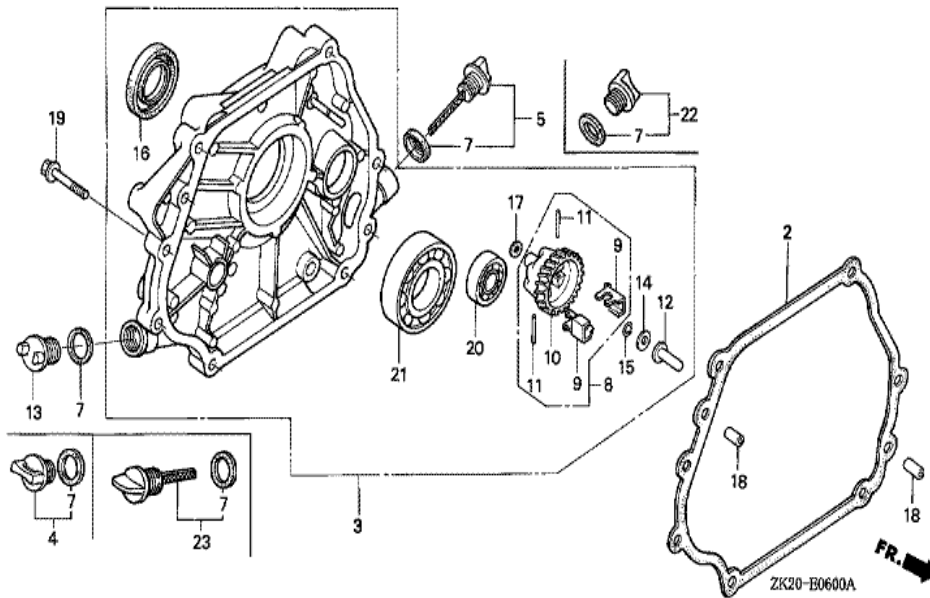

<u>Ref</u>	<u>Partnumber</u>	<u>Description</u>	<u>GX240K1</u>	<u>Serial Numbers</u>
002	11381-ZE2-801	PACKING, CASE COVER	1	3634565
003	11400-ZE2-671	COVER ASSY., CRANKCASE	1	4211336
003	11400-ZE2-671	COVER ASSY., CRANKCASE	1	
004	15600-ZG4-003	CAP ASSY., OIL FILLER	1	3634565
005	15600-735-003	CAP ASSY., OIL FILLER	1	3634565
007	15625-ZE1-003	PACKING, OIL FILLER CAP	1	
007	15625-ZE1-003	PACKING, OIL FILLER CAP	2	
008	16510-ZE3-000	GOVERNOR ASSY.	1	3156816
008	16510-ZE3-000	GOVERNOR ASSY.	1	
009	16511-ZE8-000	WEIGHT, GOVERNOR	3	3156816
009	16511-ZE8-000	WEIGHT, GOVERNOR	3	
010	16512-ZE3-000	HOLDER, GOVERNOR WEIGHT	1	3156816
010	16512-ZE3-000	HOLDER, GOVERNOR WEIGHT	1	
<u>Ref</u>	<u>Partnumber</u>	<u>Description</u>	<u>GX240K1</u>	<u>Serial Numbers</u>
011	16513-ZE2-000	PIN, GOVERNOR WEIGHT	3	3156816
011	16513-ZE2-000	PIN, GOVERNOR WEIGHT	3	
012	16531-Z0A-000	SLIDER, GOVERNOR	1	
012	16531-Z0A-000	SLIDER, GOVERNOR	1	
014	90473-147-000	WASHER, 6X16	1	3191475
014	90473-147-000	WASHER, 6X16	1	4211336
015	90602-896-000	CLIP, GOVERNOR HOLDER	(1)	
015	90602-ZE1-000	CLIP, GOVERNOR HOLDER	1	3634565
015	90602-ZE1-000	CLIP, GOVERNOR HOLDER	1	
016	91201-890-003	OIL SEAL, 30X46X8	1	3634565
016	91201-890-003	OIL SEAL, 30X46X8	1	
017	94101-06800	WASHER, PLAIN, 6MM	1	3634565
018	90701-HC4-000	DOWEL PIN, 8X12	2	3634565
019	95701-0803500	BOLT, FLANGE, 8X35	7	3634565
020	96100-6202000	BEARING, RADIAL BALL, 6202	1	
021	96100-6206000	BEARING, RADIAL BALL, 6206	1	3634565