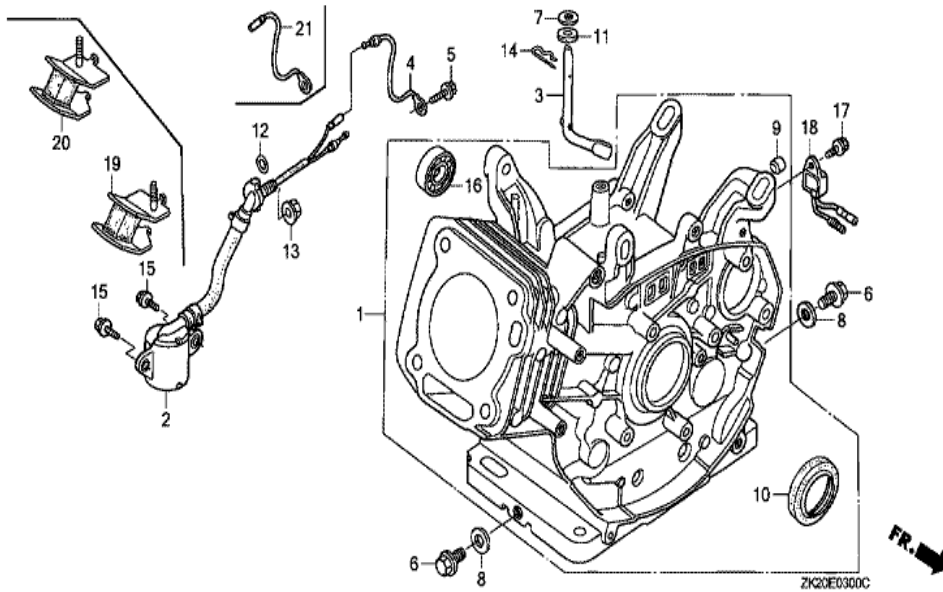

Ref	Partnumber	Description	GX240K1	Serial Numbers
001	12000-ZE2-834	BARREL ASSY., CYLINDER (BALANCER+ALERT)	1	4081304
001	12000-ZE2-834	BARREL ASSY., CYLINDER (BALANCER+ALERT)	1	4081304
001	12000-ZE2-835	BARREL ASSY., CYLINDER (BALANCER+ALERT)	1	4081305
001	12000-ZE2-835	BARREL ASSY., CYLINDER (BALANCER+ALERT)	1	4081305
002	15510-ZE2-043	SWITCH ASSY., OIL LEVEL	1	
003	16541-ZE2-010	SHAFT, GOVERNOR ARM	1	
004	32197-ZE2-003	SUB HARNESS	1	3566259
004	32197-ZE2-003	SUB HARNESS	1	3566259
005	90013-883-000	BOLT, FLANGE, 6X12 (CT200)	1	3116815 3566259
005	90013-883-000	BOLT, FLANGE, 6X12 (CT200)	1	3566259
006	90131-883-000	BOLT, DRAIN PLUG, 12X15	2	
007	90446-KE1-000	WASHER, 8.2X17X0.8	1	
008	94109-12000	WASHER, DRAIN PLUG, 12MM	2	
<u>Ref</u>	<u>Partnumber</u>	<u>Description</u>	<u>GX240K1</u>	<u>Serial Numbers</u>
010	91201-890-003	OIL SEAL, 30X46X8	1	
012	91353-671-004	O-RING, 14MM (NOK)	1	
013	94050-10000	NUT, FLANGE, 10MM	1	
014	94251-10000	PIN, LOCK, 10MM	1	3332422
014	94251-10000	PIN, LOCK, 10MM	1	
015	95701-0601200	BOLT, FLANGE, 6X12	2	
016	96100-6202000	BEARING, RADIAL BALL, 6202	1	
017	90013-883-000	BOLT, FLANGE, 6X12 (CT200)	(1)	
017	90013-883-000	BOLT, FLANGE, 6X12 (CT200)	1	3684579
018	34150-ZH7-003	ALERT UNIT, OIL	(1)	4853039
018	34150-ZH7-003	ALERT UNIT, OIL	1	3684579