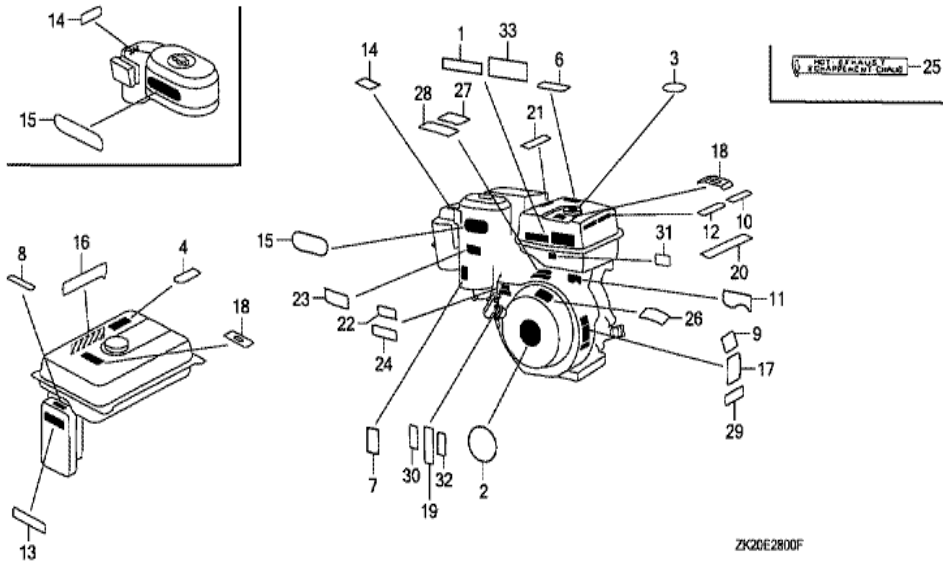

Ref	Partnumber	Description	GX240K1	Serial Numbers
002	87521-ZE2-W01	EMBLEM (GX240 HONDA 8.0)	1	3117235
002	87521-ZE2-W01	EMBLEM (GX240 HONDA 8.0)	1	4192760
002	87521-ZE2-W02	EMBLEM (GX240 HONDA 8.0)	1	4465232
002	87521-ZE2-W02	EMBLEM (GX240 HONDA 8.0)	1	4192761
007	87528-ZE2-810	MARK, CHOKE (ORANGE)	1	3165403
007	87528-ZE2-810	MARK, CHOKE (ORANGE)	1