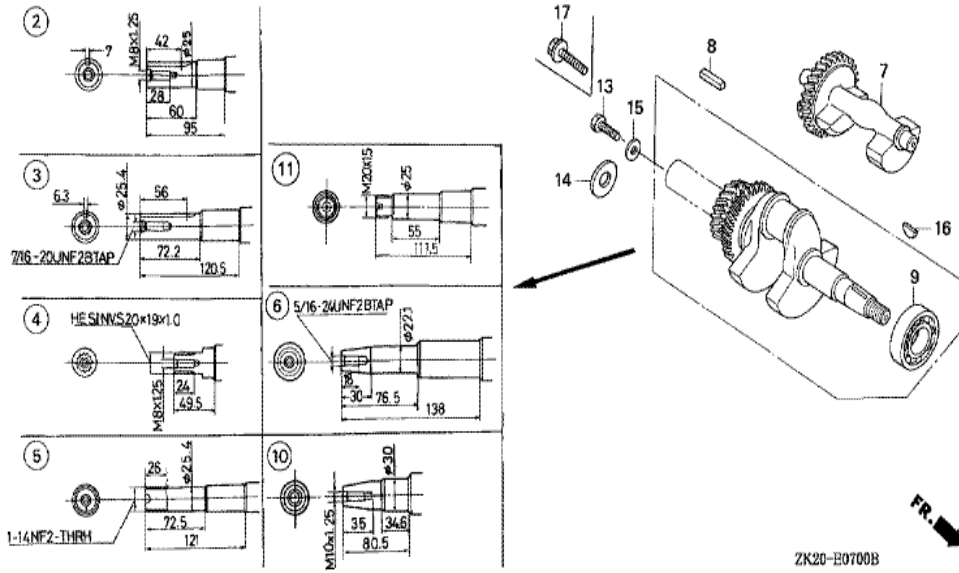

Ref	Partnumber	Description	GX240K1	Serial Numbers
006	13320-ZE2-671	CRANKSHAFT COMP.	1	4773271
006	13320-ZE2-671	CRANKSHAFT COMP.	1	
007	13351-ZE2-010	WEIGHT, BALANCER	1	
009	96100-6206000	BEARING, RADIAL BALL, 6206	1	
016	90741-ZE2-000	KEY, SPECIAL WOODRUFF, 25X18	1	
016	90741-ZE2-000	KEY, SPECIAL WOODRUFF, 25X18	1