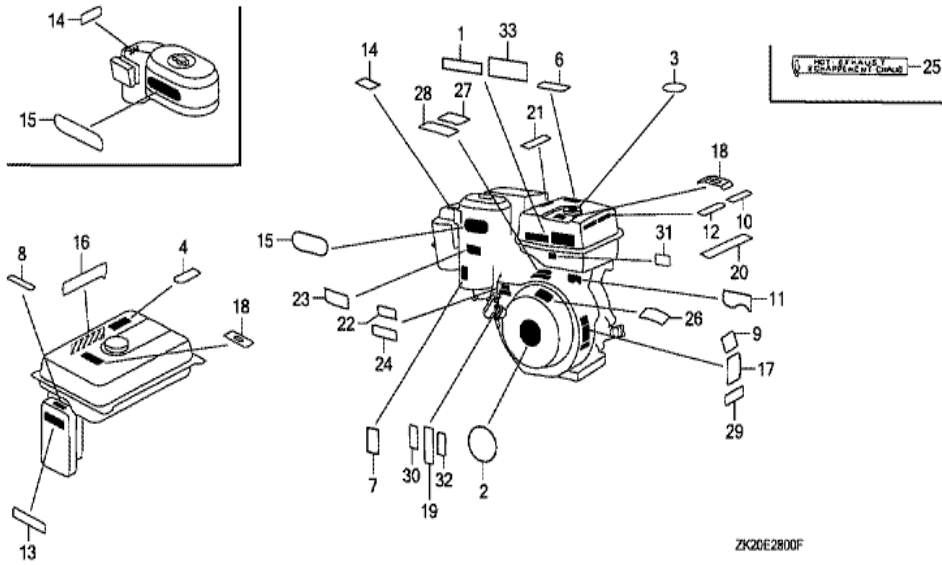

Ref	Partnumber	Description	GX240K1	Serial Numbers
001	87522-ZH9-010	LABEL, CAUTION (ENGLISH, ETC.)	1	
001	87522-ZH9-010	LABEL, CAUTION (ENGLISH, ETC.)	1	
002	87521-ZE2-W01	EMBLEM (GX240 HONDA 8.0)	1	3117235
002	87521-ZE2-W01	EMBLEM (GX240 HONDA 8.0)	1	3117235 4192760
002	87521-ZE2-W02	EMBLEM (GX240 HONDA 8.0)	1	4465232
002	87521-ZE2-W02	EMBLEM (GX240 HONDA 8.0)	1	4192761
003	87522-ZE1-810	MARK, CAUTION	1	3254423
003	87522-ZE1-810	MARK, CAUTION	1	3254423
007	87528-ZE2-810	MARK, CHOKE (ORANGE)	1	3165403
007	87528-ZE2-810	MARK, CHOKE (ORANGE)	1	
009	87530-ZE2-W10	LABEL, SPECIFICATION (EXTERNAL)	1	3165402
009	87530-ZE2-W10	LABEL, SPECIFICATION (EXTERNAL)	1	3165402
031	87135-ZE2-000	LABEL, E-SPEC (HONDA) (EPA STANDARD) (15	1	4081617 4217821
<u>Ref</u>	<u>Partnumber</u>	<u>Description</u>	<u>GX240K1</u>	<u>Serial Numbers</u>
031	87135-ZE2-000	LABEL, E-SPEC (HONDA) (EPA STANDARD) (15	1	4081617 4217821
031	87135-ZE2-010	LABEL, E-SPEC (EPA STANDARD) (15.5X60.0)	1	4217822
031	87135-ZE2-010	LABEL, E-SPEC (EPA STANDARD) (15.5X60.0)	1	4217822