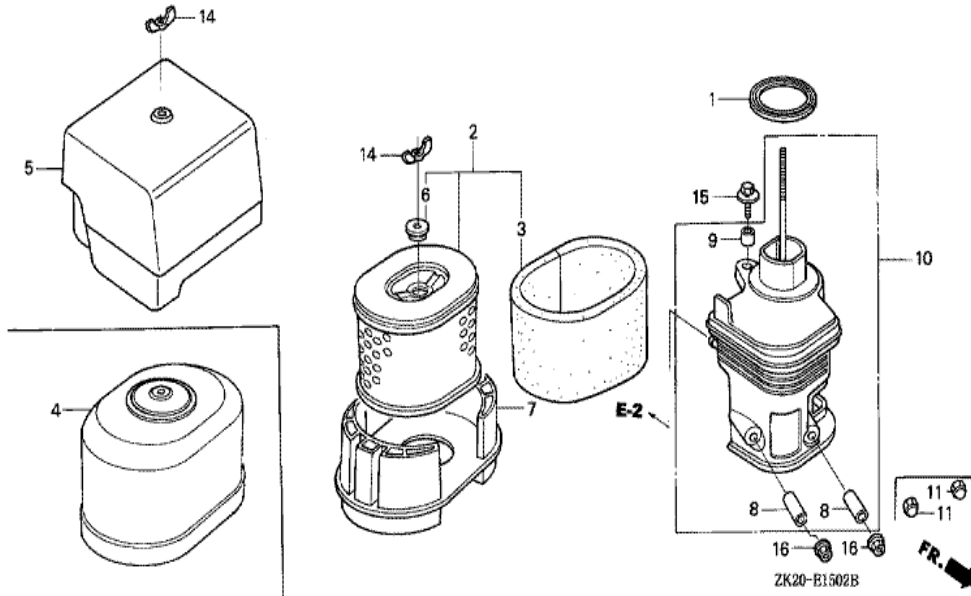

Ref	Partnumber	Description	GX240K1	Serial Numbers
001	16271-ZE2-000	PACKING, ELBOW	1	
002	17210-ZE2-822	ELEMENT, AIR CLEANER (DUAL)	1	
003	17218-ZE2-821	FILTER, OUTER	1	
005	17231-ZH9-820	COVER, AIR CLEANER	1	
006	17232-891-000	GROMMET, AIR CLEANER	1	
008	17238-ZE2-310	COLLAR, AIR CLEANER	2	
009	17239-ZE1-000	COLLAR B, AIR CLEANER	1	
010	17410-ZE2-020	ELBOW COMP., AIR CLEANER	1	
011	90201-415-000	NUT, CAP, 6MM	2	3165927
011	90201-415-000	NUT, CAP, 6MM	2	3165927
014	90325-044-000	NUT, TOOL BOX SETTING	2	
015	93494-0602008	BOLT-WASHER, 6X20	1	
015	93494-0602008	BOLT-WASHER, 6X20	1	
Ref	Partnumber	Description	GX240K1	Serial Numbers
016	94050-06000	NUT, FLANGE, 6MM	2	
016	94050-06000	NUT, FLANGE, 6MM	2	3165928