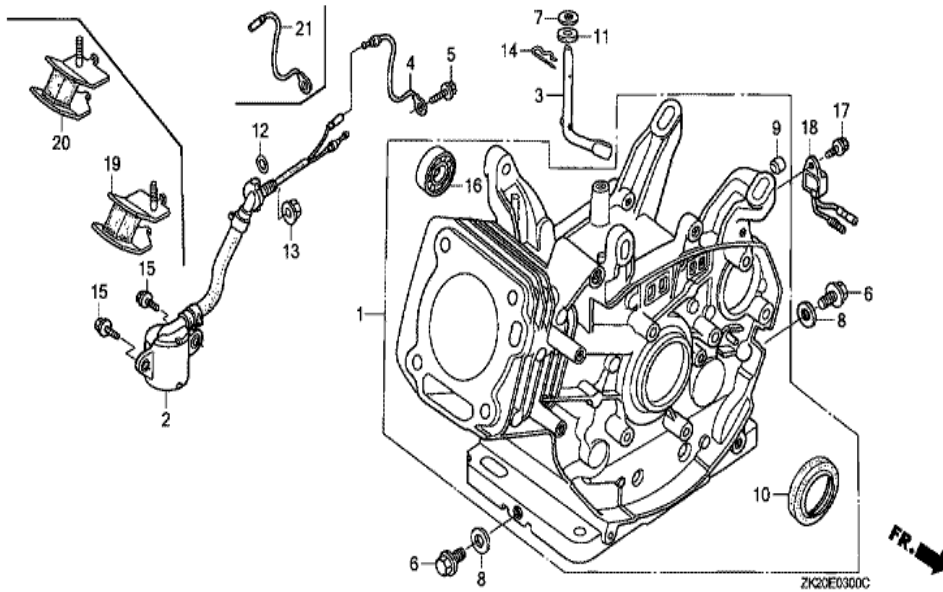

Ref	Partnumber	Description	GX240K1	Serial Numbers
001	12000-ZE2-040	BARREL ASSY., CYLINDER (STD.)	1	4081304
001	12000-ZE2-040	BARREL ASSY., CYLINDER (STD.)	1	4081304
001	12000-ZE2-050	BARREL ASSY., CYLINDER (STD.)	1	4081305
001	12000-ZE2-050	BARREL ASSY., CYLINDER (STD.)	1	4081305
003	16541-ZE2-010	SHAFT, GOVERNOR ARM	1	
006	90131-883-000	BOLT, DRAIN PLUG, 12X15	2	
007	90446-KE1-000	WASHER, 8.2X17X0.8	1	
008	94109-12000	WASHER, DRAIN PLUG, 12MM	2	
009	90801-ZE2-003	PLUG, SEALING (RUBBER 10MM)	1	
010	91201-890-003	OIL SEAL, 30X46X8	1	
014	94251-08000	PIN, LOCK, 8MM	1	3332421
014	94251-10000	PIN, LOCK, 10MM	1	3332422
014	94251-10000	PIN, LOCK, 10MM	1	3332422