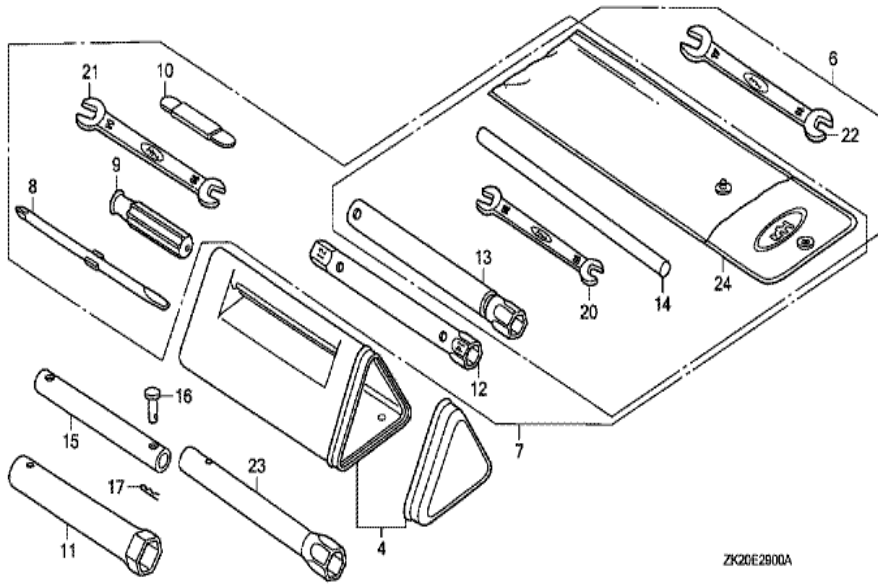

ZK20E2900A

Ref	Partnumber	Description	GX240K1	Serial Numbers
013	89218-ZE1-000	WRENCH COMP., SPARK PLUG	1	
013	89218-ZE1-000	WRENCH COMP., SPARK PLUG	(1)