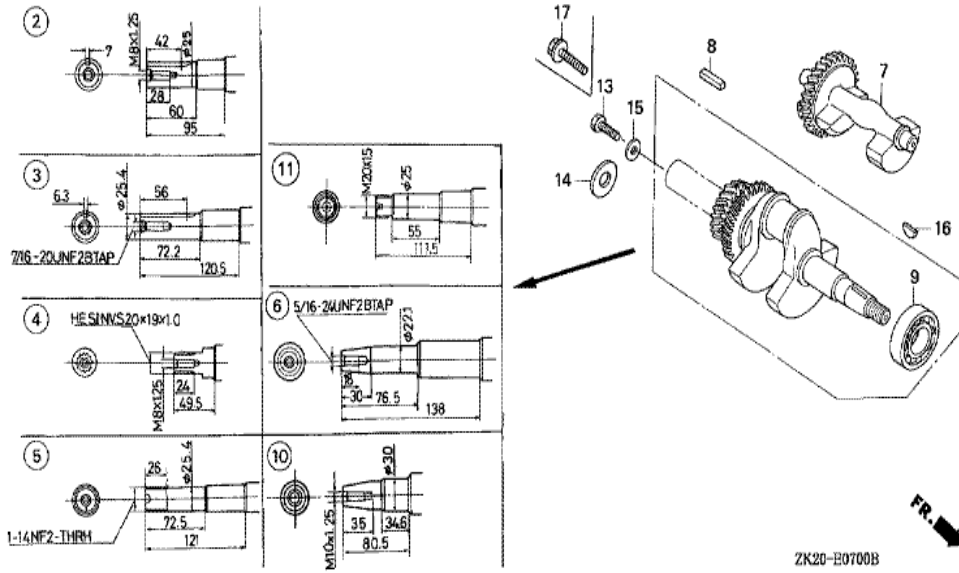

Ref	Partnumber	Description	GX240K1	Serial Numbers
006	13310-ZE2-671	CRANKSHAFT COMP.	1	4672341
009	96100-6206000	BEARING, RADIAL BALL, 6206	1	
016	90741-ZE2-000	KEY, SPECIAL WOODRUFF, 25X18	1	
016	90741-ZE2-000	KEY, SPECIAL WOODRUFF, 25X18	1