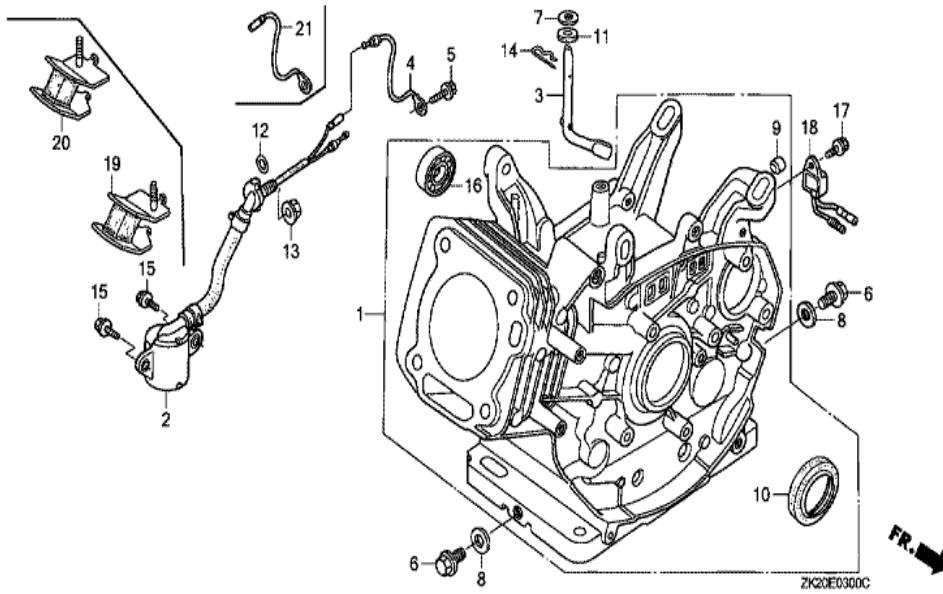

Ref	Partnumber	Description	GX240K1	Serial Numbers
002	16551-ZE2-000	ARM, GOVERNOR	1	
003	16555-ZE2-000	ROD, GOVERNOR	1	
003	16555-ZE2-000	ROD, GOVERNOR	1	
004	16561-ZE2-000	SPRING, GOVERNOR (L=145.0MM) (WIRE DIAME	1	3156815
005	16562-ZE2-000	SPRING, THROTTLE RETURN	1	3337056
010	16570-ZE2-T50	CONTROL ASSY. (WACKER)	1	3612529
010	16570-ZE2-T50	CONTROL ASSY. (WACKER)	1	
017	16584-883-300	SPRING, CONTROL ADJUSTING	(1)	
023	90013-883-000	BOLT, FLANGE, 6X12 (CT200)	2	
024	90015-ZE5-010	BOLT, GOVERNOR ARM	1	
031	94050-06000	NUT, FLANGE, 6MM	1	
042	93500-050280H	SCREW, PAN, 5X28	1	
042	93500-050280H	SCREW, PAN, 5X28	1	3612529

ZK20E2900A

Ref	Partnumber	Description	GX240K1	Serial Numbers
013	89218-ZE1-000	WRENCH COMP., SPARK PLUG	1	
013	89218-ZE1-000	WRENCH COMP., SPARK PLUG	(1)	

Ref	Partnumber	Description	GX240K1	Serial Numbers
001	12000-ZE2-815	BARREL ASSY., CYLINDER (ALERT)	1	
001	12000-ZE2-815	BARREL ASSY., CYLINDER (ALERT)	1	
002	15510-ZE2-043	SWITCH ASSY., OIL LEVEL	1	
003	16541-ZE2-010	SHAFT, GOVERNOR ARM	1	
006	90131-883-000	BOLT, DRAIN PLUG, 12X15	2	
007	90446-KE1-000	WASHER, 8.2X17X0.8	1	
008	94109-12000	WASHER, DRAIN PLUG, 12MM	2	
010	91201-890-003	OIL SEAL, 30X46X8	1	
012	91353-671-004	O-RING, 14MM (NOK)	1	
013	94050-10000	NUT, FLANGE, 10MM	1	
014	94251-10000	PIN, LOCK, 10MM	1	3332422
014	94251-10000	PIN, LOCK, 10MM	1	
015	95701-0601200	BOLT, FLANGE, 6X12	2	
Ref	Partnumber	Description	GX240K1	Serial Numbers
017	90013-883-000	BOLT, FLANGE, 6X12 (CT200)	(1)	
018	34150-ZH7-003	ALERT UNIT, OIL	(1)	4853039