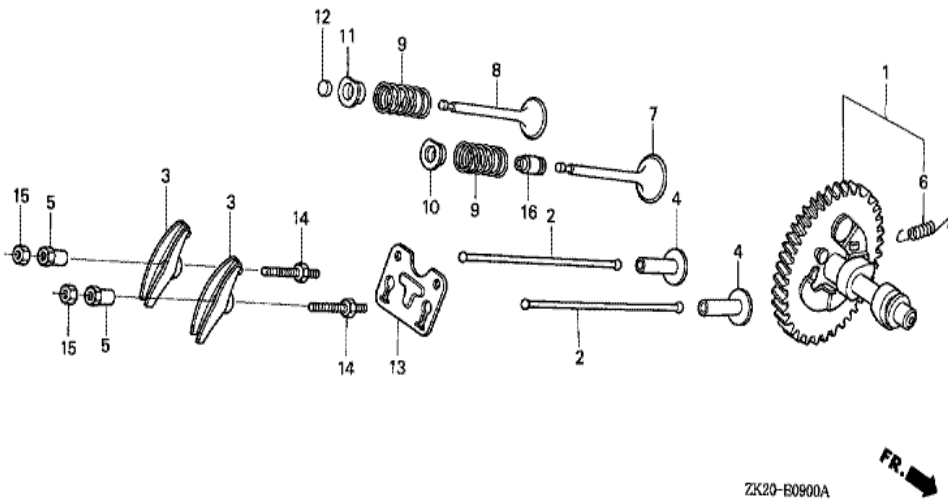

<u>Ref</u>	<u>Partnumber</u>	<u>Description</u>	<u>GX240K1</u>	<u>Serial Numbers</u>
001	14100-ZE2-W01	CAMSHAFT ASSY.	1	3620689
002	14410-ZE2-013	ROD, PUSH	2	
003	14431-ZE2-010	ARM, VALVE ROCKER	2	
003	14431-ZE2-010	ARM, VALVE ROCKER	2	
004	14441-ZE2-000	LIFTER, VALVE	2	
005	14451-ZE1-013	PIVOT, ROCKER ARM	2	
006	14568-ZE1-000	SPRING, WEIGHT RETURN	1	
007	14711-ZE2-000	VALVE, IN.	1	
008	14721-ZE2-000	VALVE, EX.	1	
009	14751-ZE2-003	SPRING, VALVE	2	
010	14771-ZE2-000	RETAINER, IN. VALVE SPRING	1	
011	14773-ZE2-000	RETAINER, EX. VALVE SPRING	1	
011	14773-ZE2-000	RETAINER, EX. VALVE SPRING	1	
<u>Ref</u>	<u>Partnumber</u>	<u>Description</u>	<u>GX240K1</u>	<u>Serial Numbers</u>
012	14781-ZE2-000	ROTATOR, VALVE	1	
013	14791-ZE2-010	GUIDE, PUSH ROD	1	
014	90012-ZE0-010	BOLT, PIVOT, 8MM	2	
015	90206-ZE1-000	NUT, PIVOT ADJUSTING	2	
016	12209-ZE8-003	SEAL, VALVE STEM	1	4081305
016	12209-ZE8-003	SEAL, VALVE STEM	1	4081305