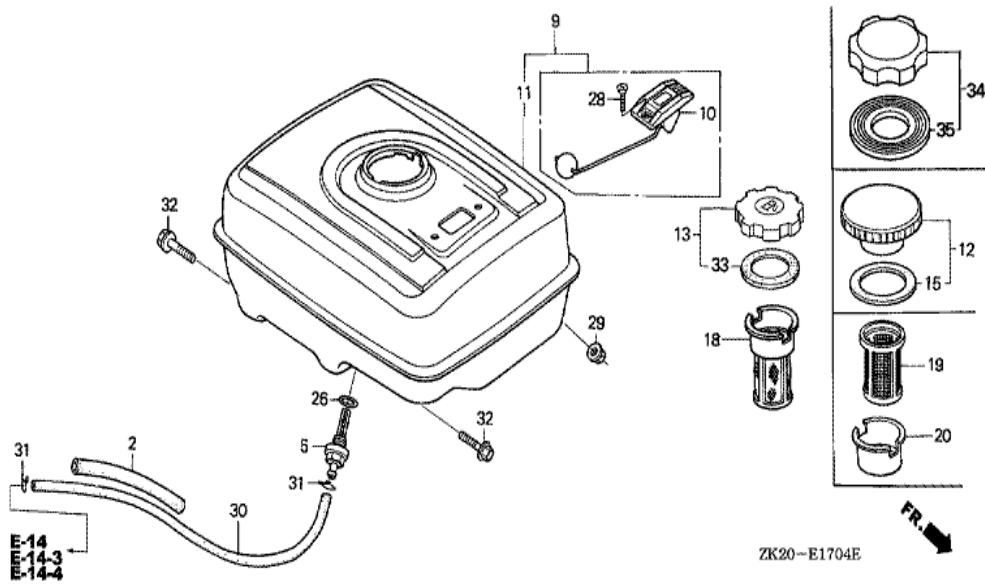

Ref	Partnumber	Description	GX240K1	Serial Numbers
002	16854-ZH8-000	RUBBER, SUPPORTER (107MM)	1	3411798
002	16854-ZH8-000	RUBBER, SUPPORTER (107MM)	1	
005	16955-ZE1-000	JOINT, FUEL TANK	1	
011	17510-ZE2-010ZA	TANK COMP., FUEL *NH31 *	1	
013	17620-ZH7-023	CAP COMP., FUEL FILLER (BLACK)	(1)	3254424
018	17672-ZE2-W01	FILTER, FUEL	1	3200766
026	91353-671-004	O-RING, 14MM (NOK)	1	
029	94050-08000	NUT, FLANGE, 8MM	2	
030	95001-4522240	TUBE, FUEL, 4.5X222 (95001-45001-60M)	1	
031	95002-02080	CLIP, TUBE (B8)	2	
032	95701-0802500	BOLT, FLANGE, 8X25	2	
032	95701-0802500	BOLT, FLANGE, 8X25	2	
033	17631-ZH7-003	PACKING, FUEL FILLER CAP (39X58X3)	1	4495553