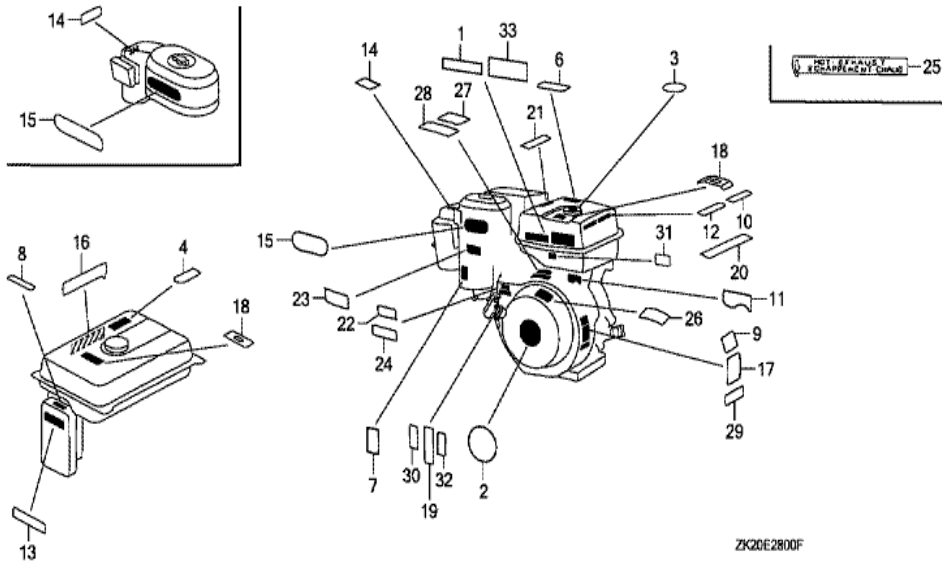

Ref	Partnumber	Description	GX240K1	Serial Numbers
002	16551-ZE2-000	ARM, GOVERNOR	1	
003	16555-ZE2-000	ROD, GOVERNOR	1	
003	16555-ZE2-000	ROD, GOVERNOR	1	
004	16561-ZE2-000	SPRING, GOVERNOR (L=145.0MM) (WIRE DIAME	1	3156815
005	16562-ZE2-000	SPRING, THROTTLE RETURN	1	3337056
010	16570-ZE2-T50	CONTROL ASSY. (WACKER)	1	3612529
010	16570-ZE2-T50	CONTROL ASSY. (WACKER)	1	
017	16584-883-300	SPRING, CONTROL ADJUSTING	(1)	
023	90013-883-000	BOLT, FLANGE, 6X12 (CT200)	2	
024	90015-ZE5-010	BOLT, GOVERNOR ARM	1	
031	94050-06000	NUT, FLANGE, 6MM	1	
042	93500-050280H	SCREW, PAN, 5X28	1	
042	93500-050280H	SCREW, PAN, 5X28	1	3612529