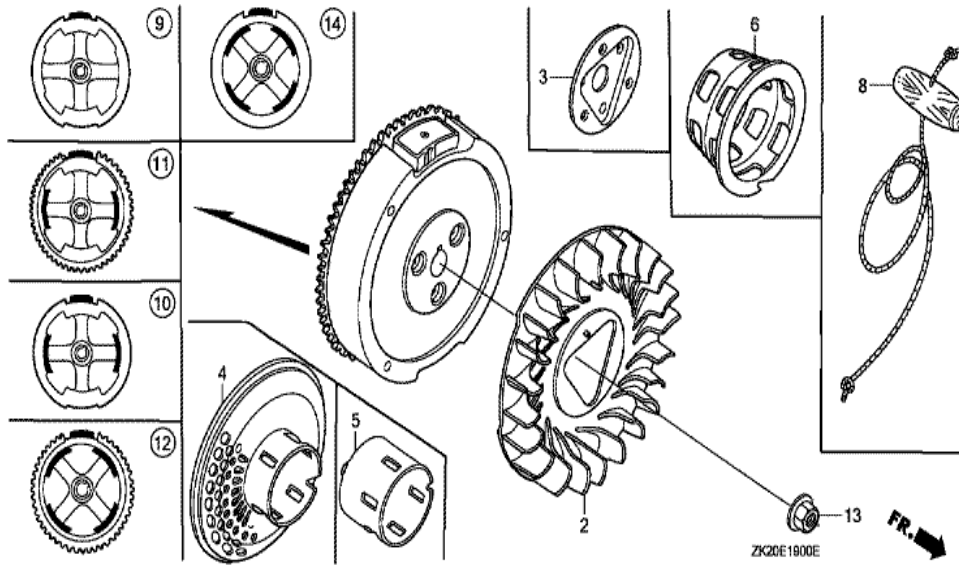

Ref	Partnumber	Description	GX240K1	Serial Numbers
002	19511-ZE2-000	FAN, COOLING	1	
005	28451-ZE2-W01	PULLEY, STARTER	1	
009	31100-ZE2-010	FLYWHEEL COMP.	1	3337056
013	90201-ZE3-V00	NUT, SPECIAL, 16MM	1	
013	90201-ZE3-V00	NUT, SPECIAL, 16MM	1