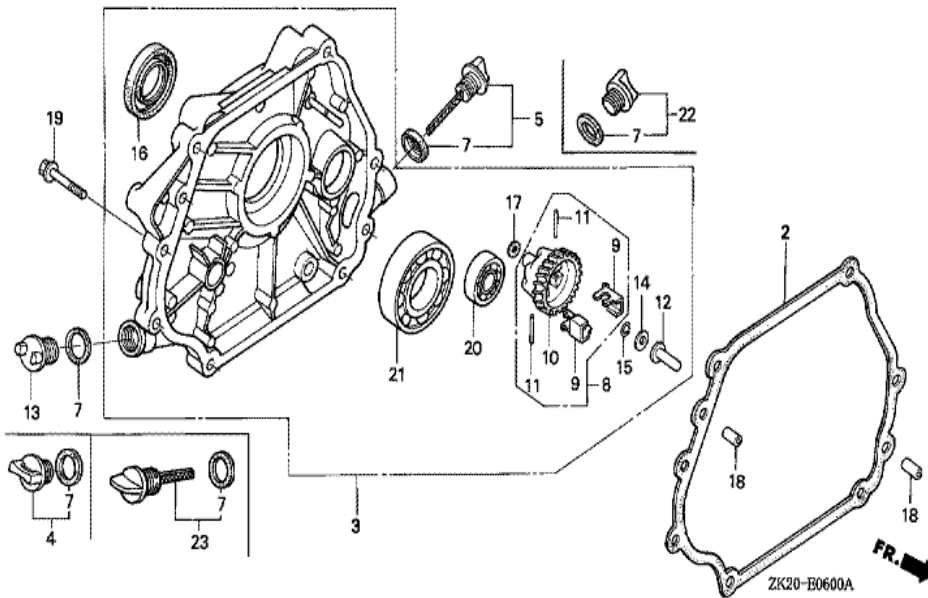

Ref	Partnumber	Description	GX240K1	Serial Numbers
002	16551-ZE2-000	ARM, GOVERNOR	1	
003	16555-ZE2-000	ROD, GOVERNOR	1	
003	16555-ZE2-000	ROD, GOVERNOR	1	
004	16561-ZE2-000	SPRING, GOVERNOR (L=145.0MM) (WIRE DIAME	1	3156815
005	16562-ZE2-000	SPRING, THROTTLE RETURN	1	3337056
010	16570-ZE2-T50	CONTROL ASSY. (WACKER)	1	3612529
010	16570-ZE2-T50	CONTROL ASSY. (WACKER)	1	
017	16584-883-300	SPRING, CONTROL ADJUSTING	(1)	
023	90013-883-000	BOLT, FLANGE, 6X12 (CT200)	2	
024	90015-ZE5-010	BOLT, GOVERNOR ARM	1	
031	94050-06000	NUT, FLANGE, 6MM	1	
042	93500-050280H	SCREW, PAN, 5X28	1	
042	93500-050280H	SCREW, PAN, 5X28	1	3612529

ZK20E2900A

Ref	Partnumber	Description	GX240K1	Serial Numbers
013	89218-ZE1-000	WRENCH COMP., SPARK PLUG	1	
013	89218-ZE1-000	WRENCH COMP., SPARK PLUG	(1)	

Ref	Partnumber	Description	GX240K1	Serial Numbers
001	12000-ZE2-815	BARREL ASSY., CYLINDER (ALERT)	1	
001	12000-ZE2-815	BARREL ASSY., CYLINDER (ALERT)	1	
002	15510-ZE2-043	SWITCH ASSY., OIL LEVEL	1	
003	16541-ZE2-010	SHAFT, GOVERNOR ARM	1	
006	90131-883-000	BOLT, DRAIN PLUG, 12X15	2	
007	90446-KE1-000	WASHER, 8.2X17X0.8	1	
008	94109-12000	WASHER, DRAIN PLUG, 12MM	2	
010	91201-890-003	OIL SEAL, 30X46X8	1	
012	91353-671-004	O-RING, 14MM (NOK)	1	
013	94050-10000	NUT, FLANGE, 10MM	1	
014	94251-10000	PIN, LOCK, 10MM	1	3332422
014	94251-10000	PIN, LOCK, 10MM	1	
015	95701-0601200	BOLT, FLANGE, 6X12	2	
Ref	Partnumber	Description	GX240K1	Serial Numbers
017	90013-883-000	BOLT, FLANGE, 6X12 (CT200)	(1)	
018	34150-ZH7-003	ALERT UNIT, OIL	(1)	4853039