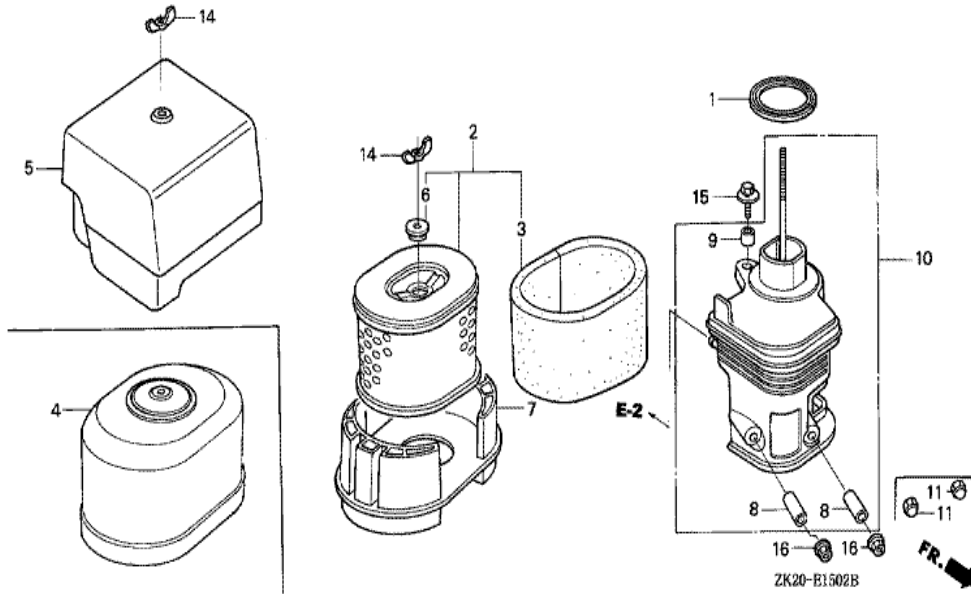

Ref	Partnumber	Description	GX240K1	Serial Numbers
001	16271-ZE2-000	PACKING, ELBOW	1	
002	17210-ZE2-822	ELEMENT, AIR CLEANER (DUAL)	1	
003	17218-ZE2-821	FILTER, OUTER	1	
005	17231-ZH9-820	COVER, AIR CLEANER	1	
006	17232-891-000	GROMMET, AIR CLEANER	1	
008	17238-ZE2-310	COLLAR, AIR CLEANER	2	
009	17239-ZE1-000	COLLAR B, AIR CLEANER	1	
010	17410-ZE2-020	ELBOW COMP., AIR CLEANER	1	
014	90325-044-000	NUT, TOOL BOX SETTING	2	
015	93494-0602008	BOLT-WASHER, 6X20	1	
015	93494-0602008	BOLT-WASHER, 6X20	1	
016	94050-06000	NUT, FLANGE, 6MM	2