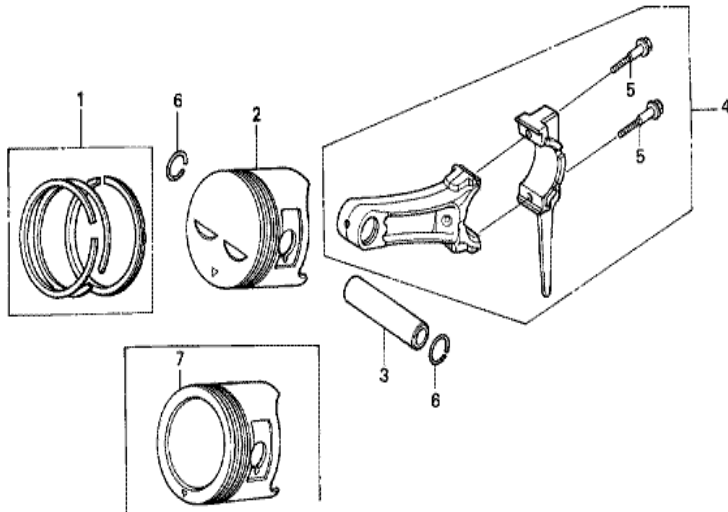

ZK20-E0800A

Ref	Partnumber	Description	GX240K1	Serial Numbers
001	13010-Z5F-004	RING SET, PISTON (STD.) (TEIKOKU)	1	4081305
001	13010-Z5F-004	RING SET, PISTON (STD.) (TEIKOKU)	1	4869815
001	13010-ZE2-013	RING SET, PISTON (STD.) (NIPPON)	1	4081304
001	13010-ZE2-013	RING SET, PISTON (STD.) (NIPPON)	1	4081304
001	13010-ZE2-014	RING SET, PISTON (STD.) (TEIKOKU)	1	4081304
001	13010-ZE2-014	RING SET, PISTON (STD.) (TEIKOKU)	1	4081304
001	13010-ZE2-921	RING SET, PISTON (STD.) (TEIKOKU)	1	4869814
001	13010-ZE2-921	RING SET, PISTON (STD.) (TEIKOKU)	1	4081305
001	13010-ZE2-922	RING SET, PISTON (STD.) (NIPPON)	1	
001	13010-ZE2-922	RING SET, PISTON (STD.) (NIPPON)	1	4081305
001	13011-ZE2-013	RING SET, PISTON (0.25) (NIPPON)	(1)	4081304
001	13011-ZE2-013	RING SET, PISTON (0.25) (NIPPON)	(1)	4081304
001	13011-ZE2-014	RING SET, PISTON (0.25) (TEIKOKU)	(1)