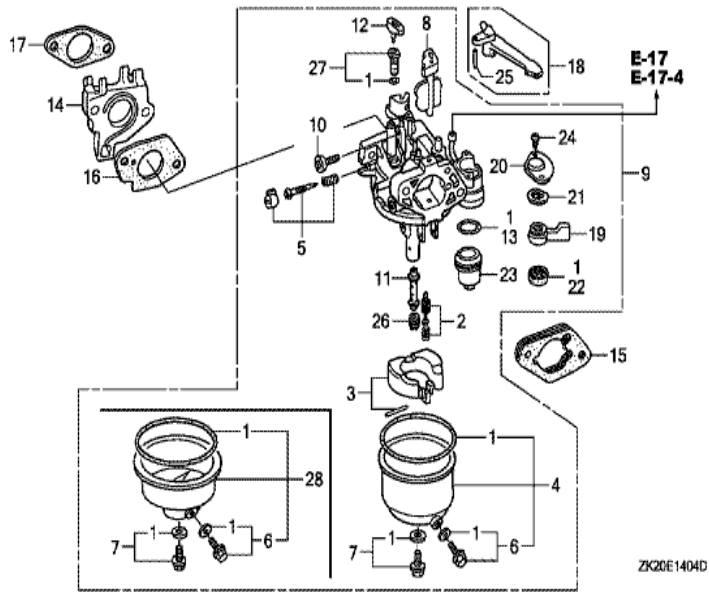

ZK20-E1100A

FR. →

Ref	Partnumber	Description	GX240K1	Serial Numbers
001	28400-ZE2-W01ZA	STARTER ASSY., RECOIL *R8 *	1	
002	28410-ZE2-W01ZA	CASE COMP., RECOIL STARTER *R8 *	1	
003	28421-ZE2-W01	PULLEY, RECOIL STARTER	1	
004	28422-ZE2-W01	RATCHET, STARTER	2	
005	28441-ZE2-W01	SPRING, FRICTION	1	
006	28442-ZE2-W01	SPRING, STARTER RETURN	1	
007	28443-ZE2-W01	SPRING, RATCHET	2	
008	28444-ZE2-W01	RETAINER, SPRING	1	
010	28461-ZE2-W02	GRIP, STARTER	1	4914022
011	28462-ZE2-W11	ROPE, RECOIL STARTER	1	
011	28462-ZE2-W11	ROPE, RECOIL STARTER	1	
013	90004-ZE2-W01	SCREW, CENTER	1	
014	90008-ZE2-003	BOLT, FLANGE, 6X10	3	

ZK20E1404D

Ref	Partnumber	Description	GX240K1	Serial Numbers
001	16010-ZE2-812	GASKET SET	1	
002	16011-ZA0-931	VALVE SET, FLOAT	1	
003	16013-ZA0-931	FLOAT SET	1	
005	16016-ZH7-W01	SCREW SET, PILOT	1	
006	16024-ZE1-811	SCREW SET, DRAIN	1	
007	16028-ZE0-005	SCREW SET	1	
008	16044-ZE2-005	CHOKE SET	1	
009	16100-ZE2-W71	CARBURETOR ASSY. (BE70B B/C)	1	
009	16100-ZE2-W71	CARBURETOR ASSY. (BE70B B/C)	1	
010	16124-ZE0-005	SCREW, THROTTLE STOP	1	
011	16166-ZE2-W70	NOZZLE, MAIN	1	
012	16172-ZE3-W10	COLLAR, SETTING	1	
013	16173-001-004	PACKING, FUEL STRAINER CUP	1	

Ref	Partnumber	Description	GX240K1	Serial Numbers
002	16551-ZE2-000	ARM, GOVERNOR	1	
003	16555-ZE2-000	ROD, GOVERNOR	1	
003	16555-ZE2-000	ROD, GOVERNOR	1	
004	16561-ZE2-000	SPRING, GOVERNOR (L=145.0MM) (WIRE DIAME	1	3156815
005	16562-ZE2-000	SPRING, THROTTLE RETURN	1	3337056
010	16570-ZE2-T50	CONTROL ASSY. (WACKER)	1	3612529
010	16570-ZE2-T50	CONTROL ASSY. (WACKER)	1	
017	16584-883-300	SPRING, CONTROL ADJUSTING	(1)	
023	90013-883-000	BOLT, FLANGE, 6X12 (CT200)	2	
024	90015-ZE5-010	BOLT, GOVERNOR ARM	1	
031	94050-06000	NUT, FLANGE, 6MM	1	
042	93500-050280H	SCREW, PAN, 5X28	1	
042	93500-050280H	SCREW, PAN, 5X28	1	3612529