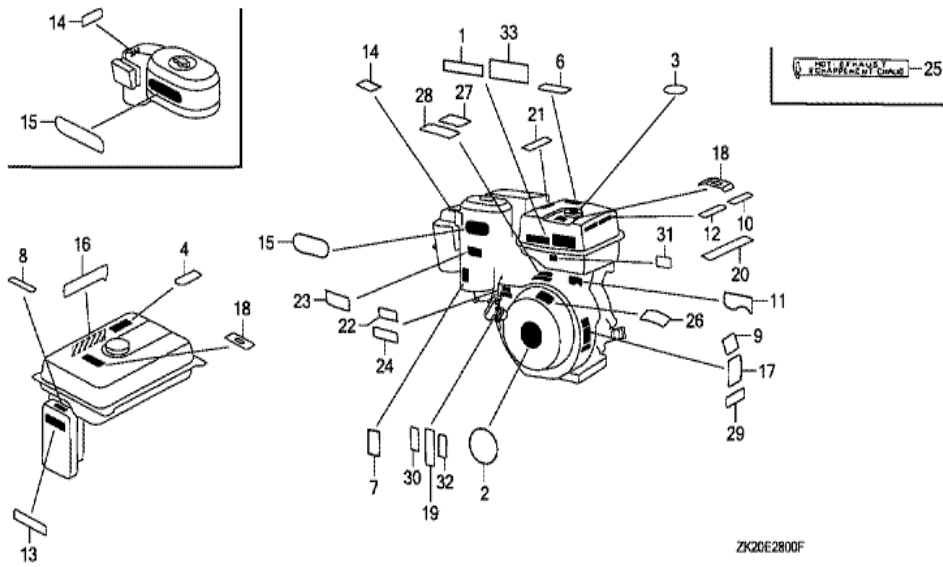

Ref	Partnumber	Description	GX240K1	Serial Numbers
001	87522-ZH9-010	LABEL, CAUTION (ENGLISH, ETC.)	1	
001	87522-ZH9-010	LABEL, CAUTION (ENGLISH, ETC.)	1	
002	87521-ZE2-W02	EMBLEM (GX240 HONDA 8.0)	1	4465232
002	87521-ZE2-W02	EMBLEM (GX240 HONDA 8.0)	1	4465232
002	87521-ZE2-W03	EMBLEM (GX240 HONDA 8.0)	1	
002	87521-ZE2-W03	EMBLEM (GX240 HONDA 8.0)	1	4465233
007	87528-ZE2-810	MARK, CHOKE (ORANGE)	1	3165403
007	87528-ZE2-810	MARK, CHOKE (ORANGE)	1	
012	87532-ZH8-810	MARK, OIL ALERT (ENGLISH)	1	3116815 3302521
012	87532-ZH8-810	MARK, OIL ALERT (ENGLISH)	1	
031	87135-ZE2-020	LABEL, E-SPEC (15.5X27.5)	1	4785310
031	87135-ZE2-020	LABEL, E-SPEC (15.5X27.5)	1	4785310