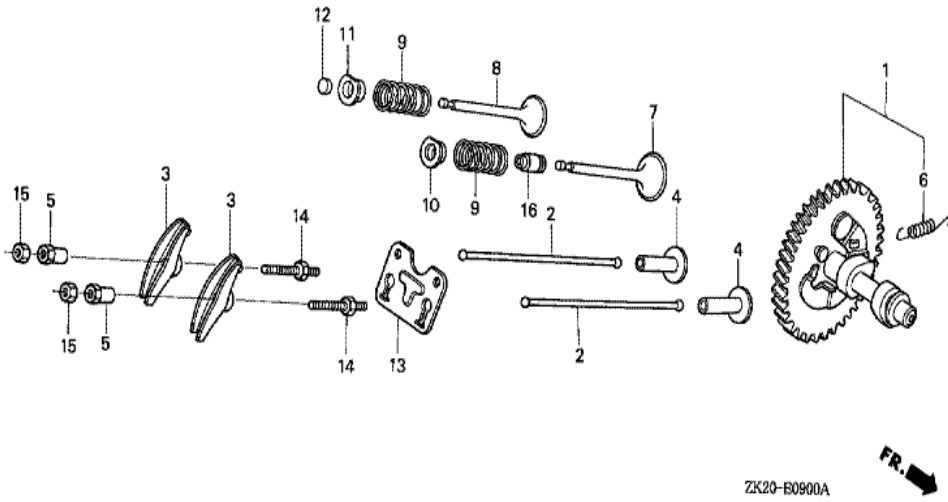

ZK20-B0900A

Ref	Partnumber	Description	GX240K1	Serial Numbers
001	14100-ZE2-W01	CAMSHAFT ASSY.	1	3620689
001	14100-ZH9-010	CAMSHAFT ASSY.	1	
002	14410-ZE2-013	ROD, PUSH	2	
003	14431-ZE2-010	ARM, VALVE ROCKER	2	
003	14431-ZE2-010	ARM, VALVE ROCKER	2	
004	14441-ZE2-000	LIFTER, VALVE	2	
005	14451-ZE1-013	PIVOT, ROCKER ARM	2	
006	14568-ZE1-000	SPRING, WEIGHT RETURN	1	
007	14711-ZE2-000	VALVE, IN.	1	
008	14721-ZE2-000	VALVE, EX.	1	
009	14751-ZE2-003	SPRING, VALVE	2	
010	14771-ZE2-000	RETAINER, IN. VALVE SPRING	1	
011	14773-ZE2-000	RETAINER, EX. VALVE SPRING	1	
Ref	Partnumber	Description	GX240K1	Serial Numbers
011	14773-ZE2-000	RETAINER, EX. VALVE SPRING	1	
012	14781-ZE2-000	ROTATOR, VALVE	1	
013	14791-ZE2-010	GUIDE, PUSH ROD	1	
014	90012-ZE0-010	BOLT, PIVOT, 8MM	2	
015	90206-ZE1-000	NUT, PIVOT ADJUSTING	2	
016	12209-ZE8-003	SEAL, VALVE STEM	1	4081305