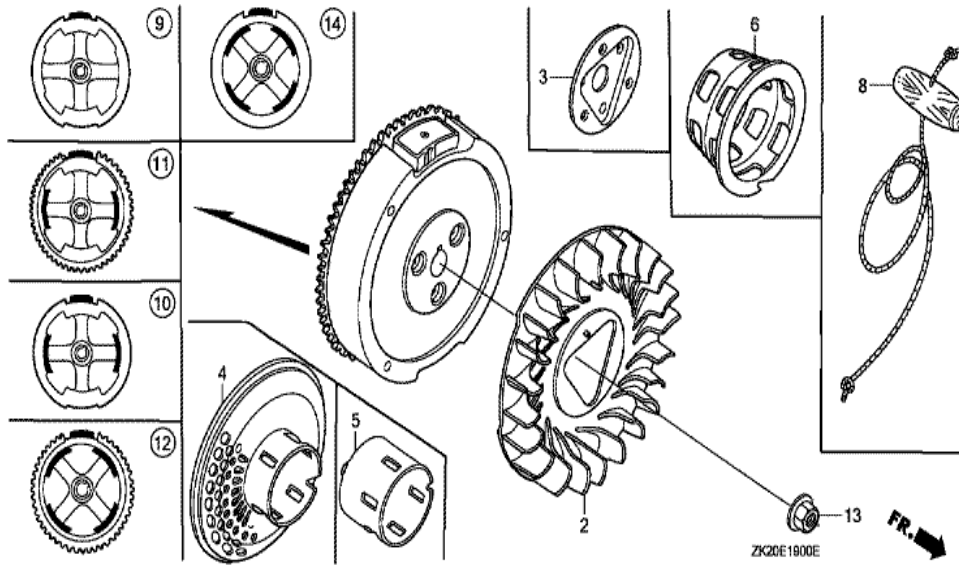

Ref	Partnumber	Description	GX240K1	Serial Numbers
002	19511-ZE2-000	FAN, COOLING	1	
004	28450-ZE2-W11	PULLEY COMP., STARTER (SCREEN GRID)	1	
009	31100-ZE2-010	FLYWHEEL COMP.	1	3337056
013	90201-ZE3-V00	NUT, SPECIAL, 16MM	1	
013	90201-ZE3-V00	NUT, SPECIAL, 16MM	1