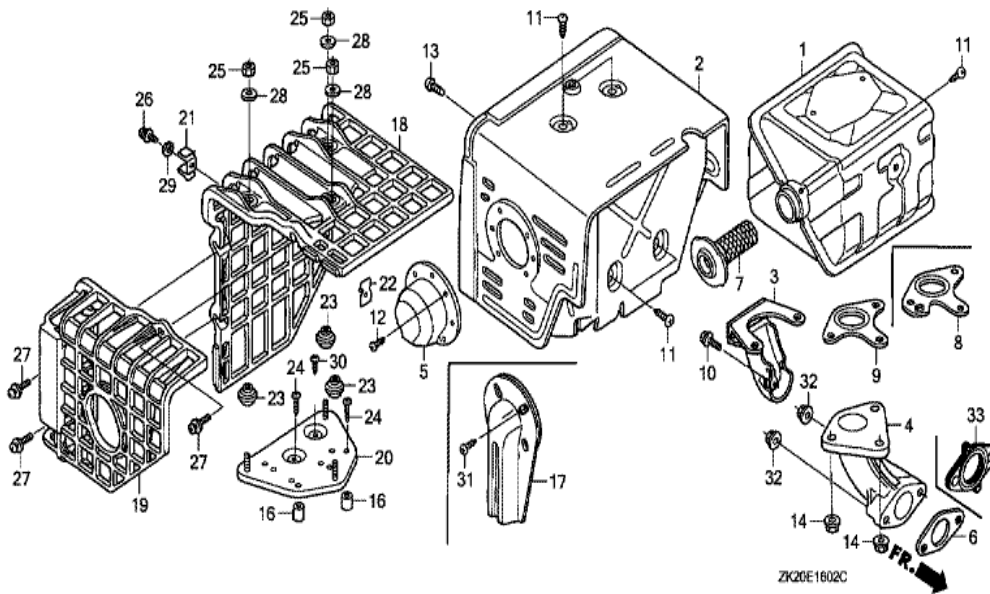

<u>Ref</u>	<u>Partnumber</u>	<u>Description</u>	<u>GX240K1</u>	<u>Serial Numbers</u>
001	18310-ZE2-W61	MUFFLER COMP. (100DB)	1	
002	18320-ZE2-W61	PROTECTOR COMP., MUFFLER	1	
004	18330-ZH9-N00	PIPE, EX.	1	
009	18381-ZE2-800	GASKET, MUFFLER (NIPPON LEAKLESS)	1	
011	90050-ZE1-000	SCREW, TAPPING, 5X8	4	
013	90006-ZE2-000	SCREW, TAPPING, 6X10	1	
013	90006-ZE2-000	SCREW, TAPPING, 6X10	(1)	3151975
014	94050-08000	NUT, FLANGE, 8MM	3	
016	17233-896-701	COLLAR, AIR CLEANER CASE	(2)	3302522
017	18430-ZK9-W50	DEFLECTOR COMP., MUFFLER	(1)	
017	18430-ZK9-W50	DEFLECTOR COMP., MUFFLER	(1)	
018	18433-ZF6-W40	COVER COMP., MUFFLER	(1)	3302522
019	18434-ZF6-W40	COVER COMP., RR. MUFFLER	(1)	3302522
<u>Ref</u>	<u>Partnumber</u>	<u>Description</u>	<u>GX240K1</u>	<u>Serial Numbers</u>
020	18436-ZH8-W40	BASE COMP., MUFFLER COVER	(1)	3302522
021	18437-ZF6-W40	STAY, MUFFLER COVER	(1)	3302522
022	18438-ZF6-W40	PLATE, SET	(1)	
023	18466-ZH8-W40	SPACER, MUFFLER COVER	(3)	3302522
024	90050-ZH8-W40	SCREW, TAPPING, 5X25	(2)	3302522
025	90302-KF9-900	NUT, HEX., 5MM	(3)	
026	93891-0501200	SCREW-WASHER, 5X12	(1)	3302522
027	93891-0602007	SCREW-WASHER, 6X20	(3)	3302522
028	94103-05700	WASHER, PLAIN, 5MM	(3)	3302522
029	94111-05000	WASHER, SPRING, 5MM	(1)	3302522
030	90050-ZE1-000	SCREW, TAPPING, 5X8	(1)	3302522
031	90055-ZE1-000	SCREW, TAPPING, 4X6	(2)	
031	90055-ZE1-000	SCREW, TAPPING, 4X6	(2)	
032	94050-08000	NUT, FLANGE, 8MM	2	
033	18333-ZF6-W01	GASKET, EX. PIPE	1	3844353