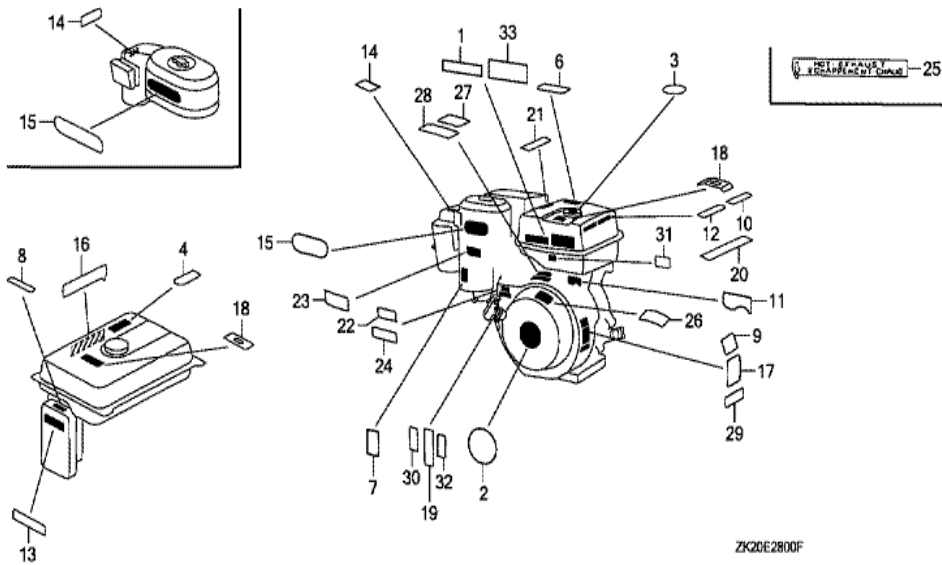

Ref	Partnumber	Description	GX240K1	Serial Numbers
001	87522-ZH8-W40	MARK, CAUTION (PICTOGRAPH)	1	4528690
001	87522-ZH8-W40	MARK, CAUTION (PICTOGRAPH)	1	4528690
001	87522-ZH8-W41	MARK, CAUTION (PICTOGRAPH)	1	4528691
001	87522-ZH8-W41	MARK, CAUTION (PICTOGRAPH)	1	4528691
002	87521-ZE2-W02	EMBLEM (GX240 HONDA 8.0)	1	4465232
002	87521-ZE2-W02	EMBLEM (GX240 HONDA 8.0)	1	4465232
002	87521-ZE2-W03	EMBLEM (GX240 HONDA 8.0)	1	
002	87521-ZE2-W03	EMBLEM (GX240 HONDA 8.0)	1	4465233
007	87528-ZF6-W40	MARK, CHOKE (BLACK)	1	3302522
007	87528-ZF6-W40	MARK, CHOKE (BLACK)	1	
024	87532-ZH8-W40	MARK, THROTTLE INDICATION	1	
031	87135-ZE2-020	LABEL, E-SPEC (15.5X27.5)	1	4785310
031	87135-ZE2-020	LABEL, E-SPEC (15.5X27.5)	1	4660733