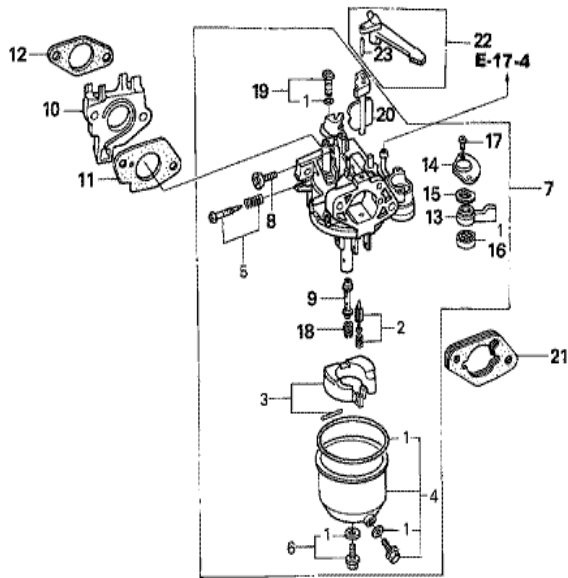

ZK20-E1100A

FR. →

Ref	Partnumber	Description	GX240K1	Serial Numbers
001	28400-ZE2-W01ZA	STARTER ASSY., RECOIL *R8 *	1	
001	28400-ZE2-W01ZA	STARTER ASSY., RECOIL *R8 *	1	4465232
001	28400-ZE2-W01ZN	STARTER ASSY., RECOIL *R280 *	1	
001	28400-ZE2-W01ZN	STARTER ASSY., RECOIL *R280 *	1	4465233 4914022
001	28400-ZE2-W02ZN	STARTER ASSY., RECOIL *R280*	1	4914023
001	28400-ZE2-W02ZN	STARTER ASSY., RECOIL *R280*	1	4914023
002	28410-ZE2-W01ZA	CASE COMP., RECOIL STARTER *R8 *	1	
002	28410-ZE2-W01ZA	CASE COMP., RECOIL STARTER *R8 *	1	4465232
002	28410-ZE2-W01ZN	CASE COMP., RECOIL STARTER *R280 *	1	4465233
002	28410-ZE2-W01ZN	CASE COMP., RECOIL STARTER *R280 *	1	4465233
003	28421-ZE2-W01	PULLEY, RECOIL STARTER	1	
004	28422-ZE2-W01	RATCHET, STARTER	2	
005	28441-ZE2-W01	SPRING, FRICTION	1	
Ref	Partnumber	Description	GX240K1	Serial Numbers
006	28442-ZE2-W01	SPRING, STARTER RETURN	1	
007	28443-ZE2-W01	SPRING, RATCHET	2	
008	28444-ZE2-W01	RETAINER, SPRING	1	
010	28461-ZE2-W02	GRIP, STARTER	1	4914022
010	28461-ZE2-W02	GRIP, STARTER	1	4914022
010	28461-ZE2-W03	GRIP, STARTER	1	
010	28461-ZE2-W03	GRIP, STARTER	1	4914023
011	28462-ZE2-W11	ROPE, RECOIL STARTER	1	
011	28462-ZE2-W11	ROPE, RECOIL STARTER	1	
013	90004-ZE2-W01	SCREW, CENTER	1	
014	90008-ZE2-003	BOLT, FLANGE, 6X10	3	

Ref	Partnumber	Description	GX240K1	Serial Numbers
002	16731-ZE2-003	CLIP, TUBE	1	
003	19610-ZE2-010ZL	COVER COMP., FAN *R280 *	(1)	
003	19610-ZE2-010ZL	COVER COMP., FAN *R280 *	1	
005	19631-ZE2-D00	SHROUD	1	
012	36100-ZE1-015	SWITCH ASSY., ENGINE STOP	1	3313581
012	36100-ZE1-015	SWITCH ASSY., ENGINE STOP	1	
014	90013-883-000	BOLT, FLANGE, 6X12 (CT200)	8	3116814
014	90013-883-000	BOLT, FLANGE, 6X12 (CT200)	6	3116815