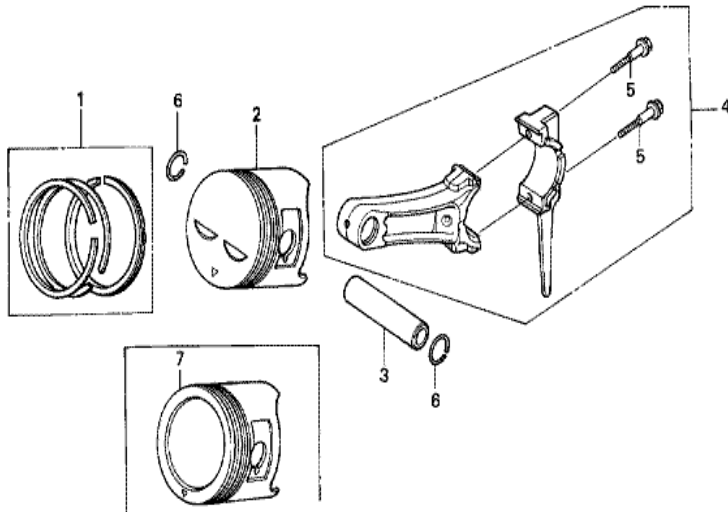

ZK20-E0800A

Ref	Partnumber	Description	GX240K1	Serial Numbers
001	13010-Z5F-004	RING SET, PISTON (STD.) (TEIKOKU)	1	4869815
001	13010-ZE2-921	RING SET, PISTON (STD.) (TEIKOKU)	1	4869814
001	13010-ZE2-921	RING SET, PISTON (STD.) (TEIKOKU)	1	4869814
001	13010-ZE2-922	RING SET, PISTON (STD.) (NIPPON)	1	
001	13010-ZE2-922	RING SET, PISTON (STD.) (NIPPON)	1	4869814
001	13011-Z5F-004	RING SET, PISTON (0.25) (TEIKOKU)	(1)	4869815
001	13011-Z5F-004	RING SET, PISTON (0.25) (TEIKOKU)	(1)	4869815
001	13011-ZE2-921	RING SET, PISTON (0.25) (TEIKOKU)	(1)	
001	13011-ZE2-921	RING SET, PISTON (0.25) (TEIKOKU)	(1)	4869814
001	13011-ZE2-922	RING SET, PISTON (0.25) (NIPPON)	(1)	4081305
001	13011-ZE2-922	RING SET, PISTON (0.25) (NIPPON)	(1)	4869814
001	13012-Z5F-004	RING SET, PISTON (0.50) (TEIKOKU)	(1)	4869815
001	13012-Z5F-004	RING SET, PISTON (0.50) (TEIKOKU)	(1)	4869815