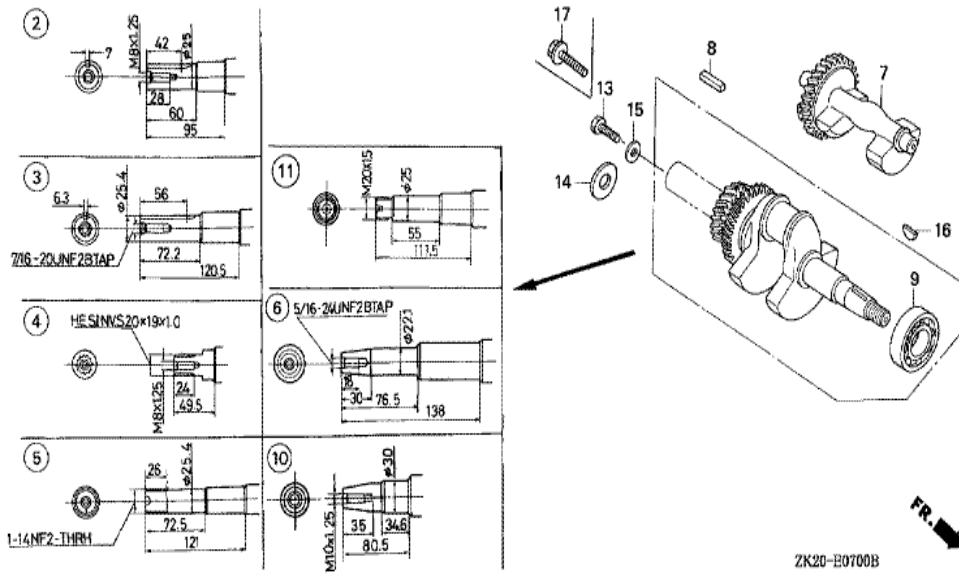

Ref	Partnumber	Description	GX240K1	Serial Numbers
002	13310-ZE2-010	CRANKSHAFT COMP.	1	
002	13310-ZE2-010	CRANKSHAFT COMP.	1	4769737
002	13310-ZE2-020	CRANKSHAFT COMP.	1	4769738
002	13310-ZE2-020	CRANKSHAFT COMP.	1	4769738
008	90741-805-000	KEY, 7X7X33	1	
008	90741-889-810	KEY, 7X7X33 (YELLOW) (O.S.)	(1)	
008	90741-889-810	KEY, 7X7X33 (YELLOW) (O.S.)	(1)	
009	96100-6206000	BEARING, RADIAL BALL, 6206	1	
016	90741-ZE2-000	KEY, SPECIAL WOODRUFF, 25X18	1	
016	90741-ZE2-000	KEY, SPECIAL WOODRUFF, 25X18	1