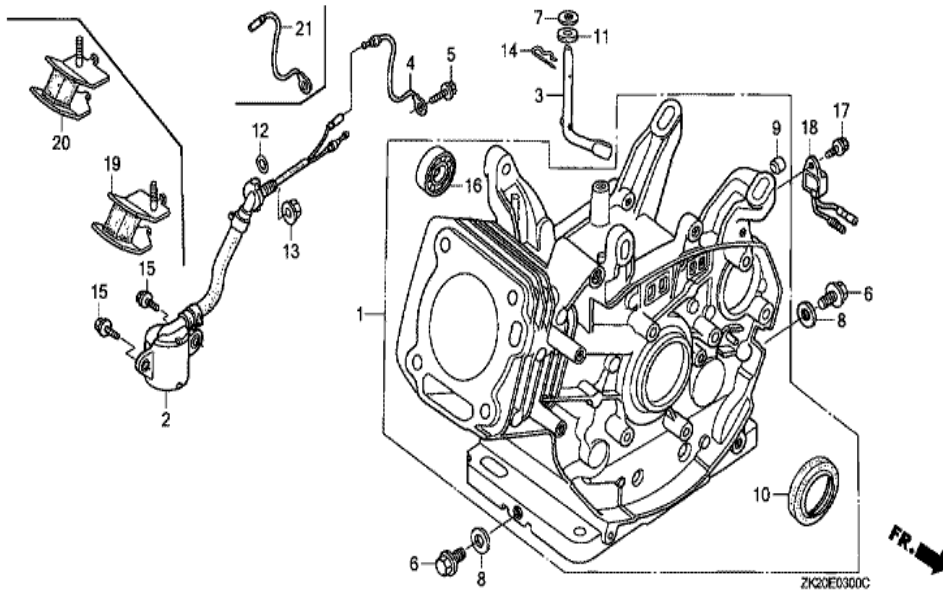

Ref	Partnumber	Description	GX240K1	Serial Numbers
001	12000-ZE2-405	BARREL ASSY., CYLINDER (STD.)	1	
001	12000-ZE2-405	BARREL ASSY., CYLINDER (STD.)	1	
003	16541-ZE2-010	SHAFT, GOVERNOR ARM	1	
006	90131-883-000	BOLT, DRAIN PLUG, 12X15	2	
007	90446-KE1-000	WASHER, 8.2X17X0.8	1	
008	94109-12000	WASHER, DRAIN PLUG, 12MM	2	
009	90801-ZE2-003	PLUG, SEALING (RUBBER 10MM)	1	
009	90801-ZE2-003	PLUG, SEALING (RUBBER 10MM)	1	4785709
010	91201-890-003	OIL SEAL, 30X46X8	1	
014	94251-10000	PIN, LOCK, 10MM	1	3332422
014	94251-10000	PIN, LOCK, 10MM	1