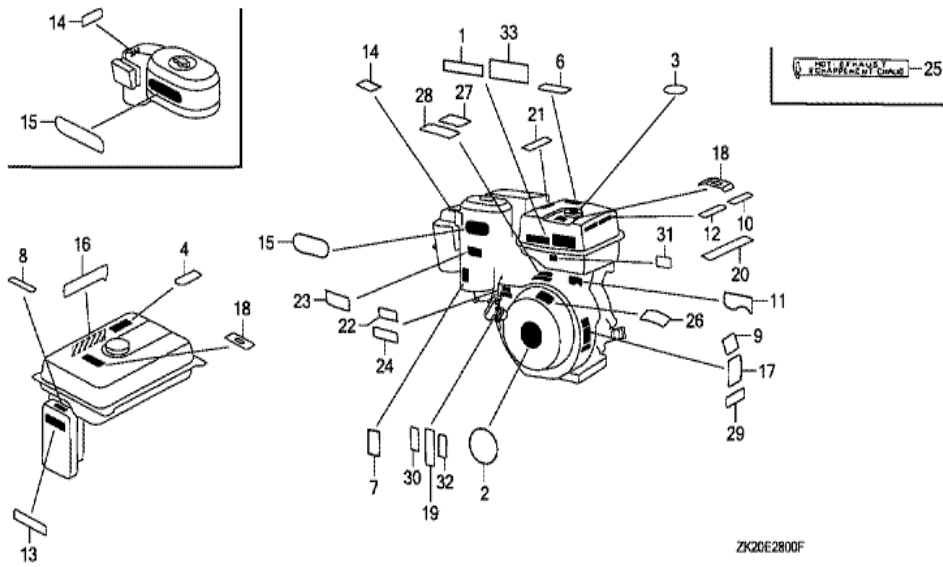

<u>Ref</u>	<u>Partnumber</u>	<u>Description</u>	<u>GX240K1</u>	<u>Serial Numbers</u>
001	87522-ZH9-010	LABEL, CAUTION (ENGLISH, ETC.)	1	
001	87522-ZH9-010	LABEL, CAUTION (ENGLISH, ETC.)	1	
002	87521-ZE2-W02	EMBLEM (GX240 HONDA 8.0)	1	4465232
002	87521-ZE2-W02	EMBLEM (GX240 HONDA 8.0)	1	4465232
002	87521-ZE2-W03	EMBLEM (GX240 HONDA 8.0)	1	
002	87521-ZE2-W03	EMBLEM (GX240 HONDA 8.0)	1	4465233 4847660
002	87521-ZE2-W04	EMBLEM (GX240)	1	4847661
002	87521-ZE2-W04	EMBLEM (GX240)	1	4847661
007	87528-ZE2-810	MARK, CHOKE (ORANGE)	1	3165403
007	87528-ZE2-810	MARK, CHOKE (ORANGE)	1	
031	87135-ZE2-020	LABEL, E-SPEC (15.5X27.5)	1	4785310
031	87135-ZE2-020	LABEL, E-SPEC (15.5X27.5)	1	4785310
032	87114-ZH7-000	LABEL, WARNING (NOT CERTIFIED FOR SALE)	1	4776454
<u>Ref</u>	<u>Partnumber</u>	<u>Description</u>	<u>GX240K1</u>	<u>Serial Numbers</u>
032	87114-ZH7-000	LABEL, WARNING (NOT CERTIFIED FOR SALE)	1	4715686