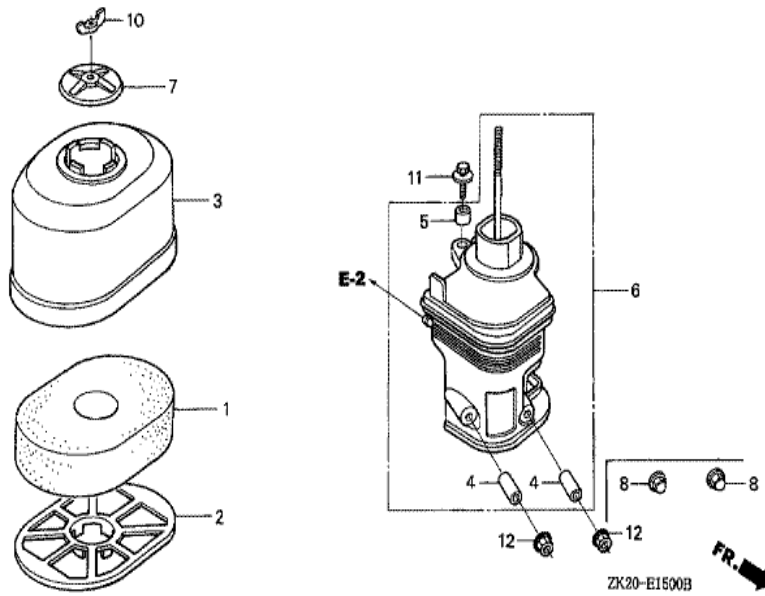

Ref	Partnumber	Description	GX240K1	Serial Numbers
001	17211-ZE2-000	ELEMENT, AIR CLEANER (SEMI DRY)	1	
002	17212-ZE2-000	GRID, AIR CLEANER	1	
003	17231-ZE2-000	COVER, AIR CLEANER (SEMI DRY)	1	
004	17238-ZE2-310	COLLAR, AIR CLEANER	2	
005	17239-ZE1-000	COLLAR B, AIR CLEANER	1	
006	17410-ZE2-020	ELBOW COMP., AIR CLEANER	1	
007	17420-ZE2-000	CAP COMP., AIR CLEANER	1	
010	90325-044-000	NUT, TOOL BOX SETTING	(1)	
011	90009-ZE2-003	BOLT-WASHER, 6X22	1	
011	90009-ZE2-003	BOLT-WASHER, 6X22	1	
012	94050-06000	NUT, FLANGE, 6MM	2