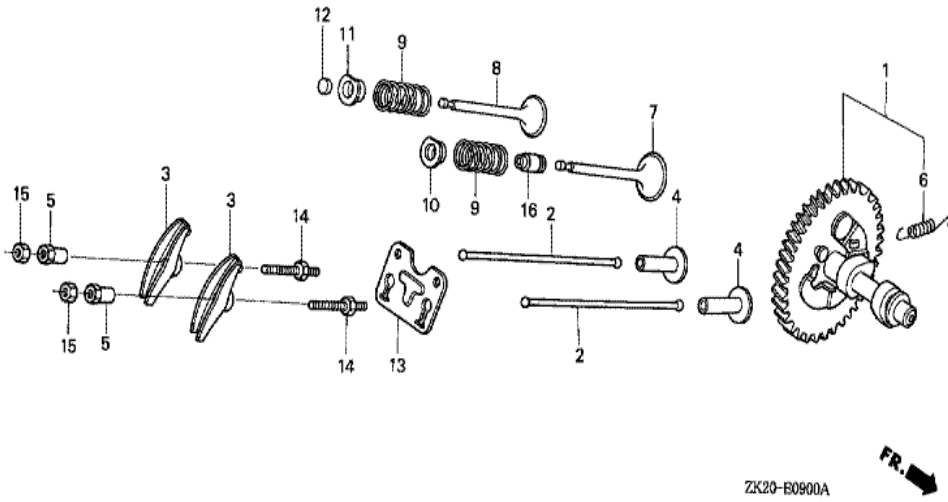

ZK20-E0900A

<u>Ref</u>	<u>Partnumber</u>	<u>Description</u>	<u>GX240K1</u>	<u>Serial Numbers</u>
001	14100-ZH9-010	CAMSHAFT ASSY.	1	3620889
001	14100-ZH9-010	CAMSHAFT ASSY.	1	
002	14410-ZE2-013	ROD, PUSH	2	
003	14431-ZE2-010	ARM, VALVE ROCKER	2	
003	14431-ZE2-010	ARM, VALVE ROCKER	2	
004	14441-ZE2-000	LIFTER, VALVE	2	
005	14451-ZE1-013	PIVOT, ROCKER ARM	2	
006	14568-ZE1-000	SPRING, WEIGHT RETURN	1	
007	14711-ZE2-000	VALVE, IN.	1	
008	14721-ZE2-000	VALVE, EX.	1	
009	14751-ZE2-003	SPRING, VALVE	2	
010	14771-ZE2-000	RETAINER, IN. VALVE SPRING	1	
011	14773-ZE2-000	RETAINER, EX. VALVE SPRING	1	
<u>Ref</u>	<u>Partnumber</u>	<u>Description</u>	<u>GX240K1</u>	<u>Serial Numbers</u>
011	14773-ZE2-000	RETAINER, EX. VALVE SPRING	1	
012	14781-ZE2-000	ROTATOR, VALVE	1	
013	14791-ZE2-010	GUIDE, PUSH ROD	1	
014	90012-ZE0-010	BOLT, PIVOT, 8MM	2	
015	90206-ZE1-000	NUT, PIVOT ADJUSTING	2	
016	12209-ZE8-003	SEAL, VALVE STEM	1	4081305