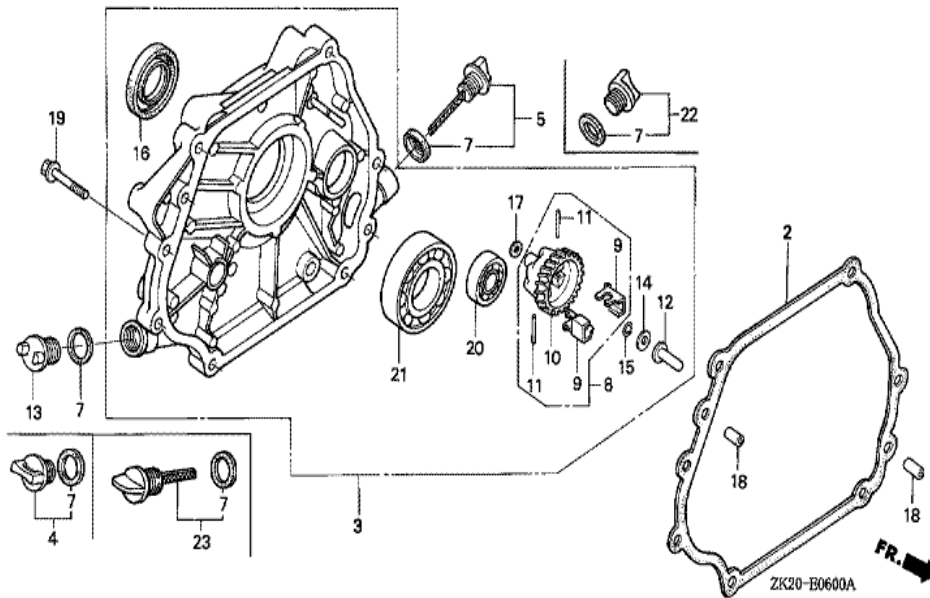

<u>Ref</u>	<u>Partnumber</u>	<u>Description</u>	<u>GX240K1</u>	<u>Serial Numbers</u>
002	11381-ZE2-801	PACKING, CASE COVER	1	3634565
003	11300-ZE2-020	COVER ASSY., CRANKCASE	1	
003	11300-ZE2-020	COVER ASSY., CRANKCASE	1	
004	15600-ZG4-003	CAP ASSY., OIL FILLER	1	3634565
005	15600-735-003	CAP ASSY., OIL FILLER	1	3634565
007	15625-ZE1-003	PACKING, OIL FILLER CAP	1	
007	15625-ZE1-003	PACKING, OIL FILLER CAP	2	
008	16510-ZE2-000	GOVERNOR ASSY.	1	3634565
009	16511-ZE2-000	WEIGHT, GOVERNOR	2	3634565
010	16512-ZE2-000	HOLDER, GOVERNOR WEIGHT	1	3634565
011	16513-ZE2-000	PIN, GOVERNOR WEIGHT	2	3634565
012	16531-Z0A-000	SLIDER, GOVERNOR	1	
012	16531-Z0A-000	SLIDER, GOVERNOR	1	
<u>Ref</u>	<u>Partnumber</u>	<u>Description</u>	<u>GX240K1</u>	<u>Serial Numbers</u>
015	90602-ZE1-000	CLIP, GOVERNOR HOLDER	1	3634565
015	90602-ZE1-000	CLIP, GOVERNOR HOLDER	1	
016	91201-890-003	OIL SEAL, 30X46X8	1	3634565
016	91201-890-003	OIL SEAL, 30X46X8	1	
017	94101-06800	WASHER, PLAIN, 6MM	1	3634565
018	90701-HC4-000	DOWEL PIN, 8X12	2	3634565
019	95701-0803500	BOLT, FLANGE, 8X35	7	3634565
021	96100-6206000	BEARING, RADIAL BALL, 6206	1	3634565