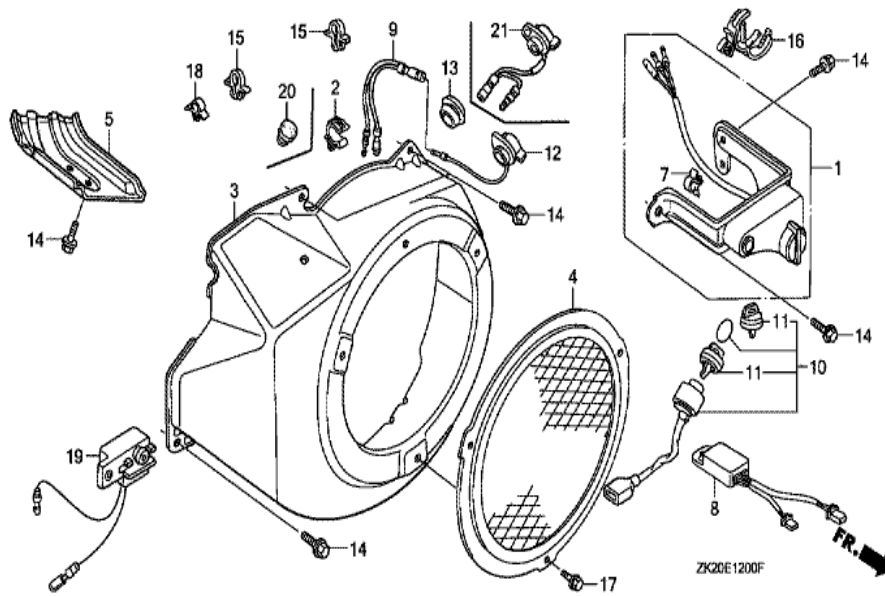

Ref	Partnumber	Description	GX240K1	Serial Numbers
002	16731-ZE2-003	CLIP, TUBE	1	
003	19610-ZE2-010ZL	COVER COMP., FAN *R280 *	(1)	
003	19610-ZE2-010ZL	COVER COMP., FAN *R280 *	1	
005	19631-ZE2-D00	SHROUD	1	
012	36100-ZH8-W41	SWITCH ASSY., ENGINE STOP	1	3313582
012	36100-ZH8-W41	SWITCH ASSY., ENGINE STOP	1	
014	90013-883-000	BOLT, FLANGE, 6X12 (CT200)	8	3116814
014	90013-883-000	BOLT, FLANGE, 6X12 (CT200)	6	3116815

Ref	Partnumber	Description	GX240K1	Serial Numbers
001	16010-ZE2-812	GASKET SET	1	
002	16011-ZA0-931	VALVE SET, FLOAT	1	
003	16013-ZA0-931	FLOAT SET	1	
006	16028-ZE0-005	SCREW SET	1	
007	16044-ZE2-005	CHOKE SET	1	
008	16100-ZE2-W71	CARBURETOR ASSY. (BE70B B/C)	1	
008	16100-ZE2-W71	CARBURETOR ASSY. (BE70B B/C)	1	
009	16124-ZE0-005	SCREW, THROTTLE STOP	1	
010	16166-ZE2-W70	NOZZLE, MAIN	1	
010	16166-ZE2-W70	NOZZLE, MAIN	1	BE70B B
011	16173-001-004	PACKING, FUEL STRAINER CUP	(1)	
012	16211-ZE2-000	INSULATOR, CARBURETOR	1	4926607
013	16220-ZA0-702	SPACER COMP., CARBURETOR	1	