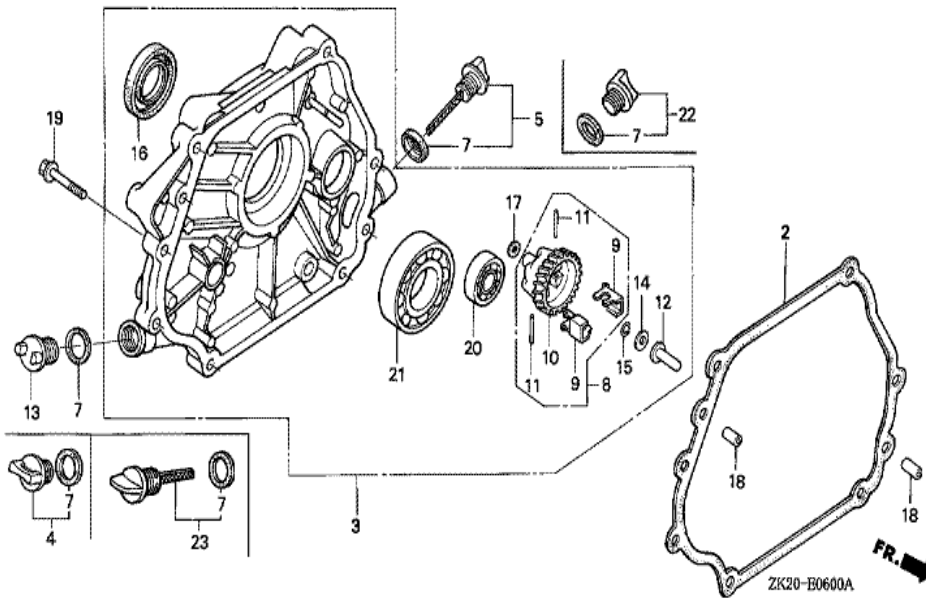

<u>Ref</u>	<u>Partnumber</u>	<u>Description</u>	<u>GX240K1</u>	<u>Serial Numbers</u>
002	11381-ZE2-801	PACKING, CASE COVER	1	3634565
003	11300-ZE2-020	COVER ASSY., CRANKCASE	1	
003	11300-ZE2-020	COVER ASSY., CRANKCASE	1	
004	15600-ZG4-003	CAP ASSY., OIL FILLER	1	3634565
005	15600-735-003	CAP ASSY., OIL FILLER	1	3634565
007	15625-ZE1-003	PACKING, OIL FILLER CAP	1	
007	15625-ZE1-003	PACKING, OIL FILLER CAP	2	
008	16510-ZE2-000	GOVERNOR ASSY.	1	3634565
009	16511-ZE2-000	WEIGHT, GOVERNOR	2	3634565
010	16512-ZE2-000	HOLDER, GOVERNOR WEIGHT	1	3634565
011	16513-ZE2-000	PIN, GOVERNOR WEIGHT	2	3634565
012	16531-Z0A-000	SLIDER, GOVERNOR	1	
012	16531-Z0A-000	SLIDER, GOVERNOR	1	
<u>Ref</u>	<u>Partnumber</u>	<u>Description</u>	<u>GX240K1</u>	<u>Serial Numbers</u>
015	90602-ZE1-000	CLIP, GOVERNOR HOLDER	1	3634565
015	90602-ZE1-000	CLIP, GOVERNOR HOLDER	1	
016	91201-890-003	OIL SEAL, 30X46X8	1	3634565
016	91201-890-003	OIL SEAL, 30X46X8	1	
017	94101-06800	WASHER, PLAIN, 6MM	1	3634565
018	90701-HC4-000	DOWEL PIN, 8X12	2	3634565
019	95701-0803500	BOLT, FLANGE, 8X35	7	3634565
021	96100-6206000	BEARING, RADIAL BALL, 6206	1	3634565