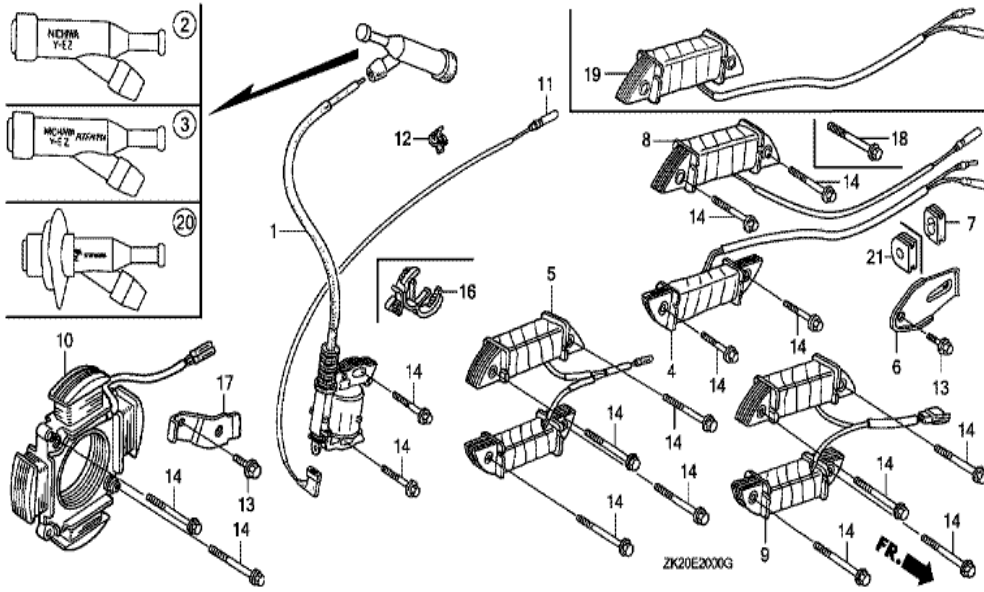

Ref	Partnumber	Description	GX240K1	Serial Numbers
001	30500-ZF6-W02	COIL ASSY., IGNITION	1	
001	30500-ZF6-W02	COIL ASSY., IGNITION	1	
003	30700-ZE1-013	CAP ASSY., NOISE SUPPRESSOR (NICHIIWA Y-E	1	3860625
007	31512-ZE2-000	GROMMET, CORD	1	
011	36101-ZE1-010	CORD, STOP SWITCH (370MM)	1	
012	36103-ZE1-000	HOLDER, STOP SWITCH CORD	1	
012	36103-ZE1-000	HOLDER, STOP SWITCH CORD	1	
014	90015-883-000	BOLT, FLANGE, 6X28 (CT200)	N