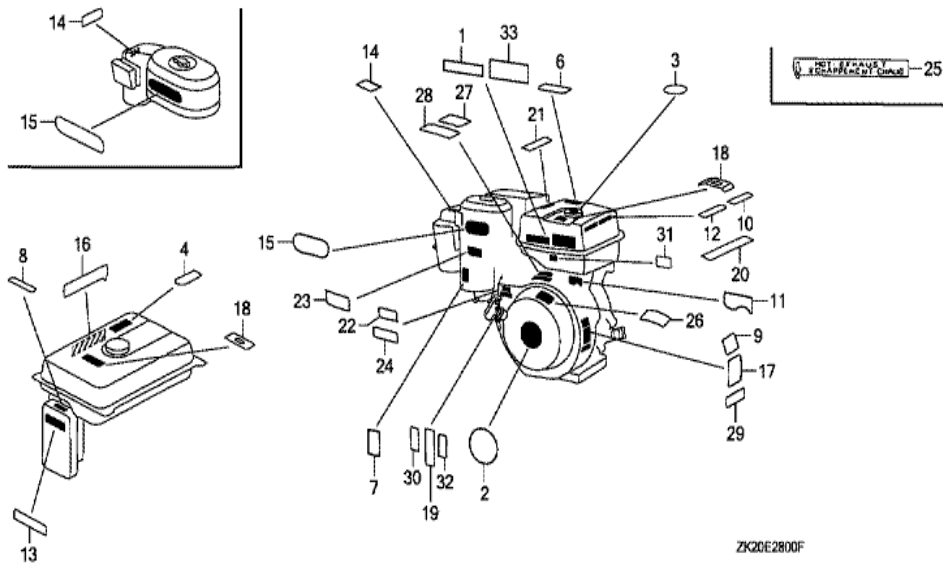

Ref	Partnumber	Description	GX240K1	Serial Numbers
001	87522-ZH8-W40	MARK, CAUTION (PICTOGRAPH)	1	4528690
001	87522-ZH8-W40	MARK, CAUTION (PICTOGRAPH)	1	4528690
001	87522-ZH8-W41	MARK, CAUTION (PICTOGRAPH)	1	4528691
001	87522-ZH8-W41	MARK, CAUTION (PICTOGRAPH)	1	4528691
002	87521-ZE2-W02	EMBLEM (GX240 HONDA 8.0)	1	4465232
002	87521-ZE2-W02	EMBLEM (GX240 HONDA 8.0)	1	4465232
002	87521-ZE2-W03	EMBLEM (GX240 HONDA 8.0)	1	
002	87521-ZE2-W03	EMBLEM (GX240 HONDA 8.0)	1	4465233
007	87528-ZF6-W40	MARK, CHOKE (BLACK)	1	3302522
007	87528-ZF6-W40	MARK, CHOKE (BLACK)	1	
024	87532-ZH8-W40	MARK, THROTTLE INDICATION	1	
031	87135-ZE2-020	LABEL, E-SPEC (15.5X27.5)	1	4785310
031	87135-ZE2-020	LABEL, E-SPEC (15.5X27.5)	1	4660733