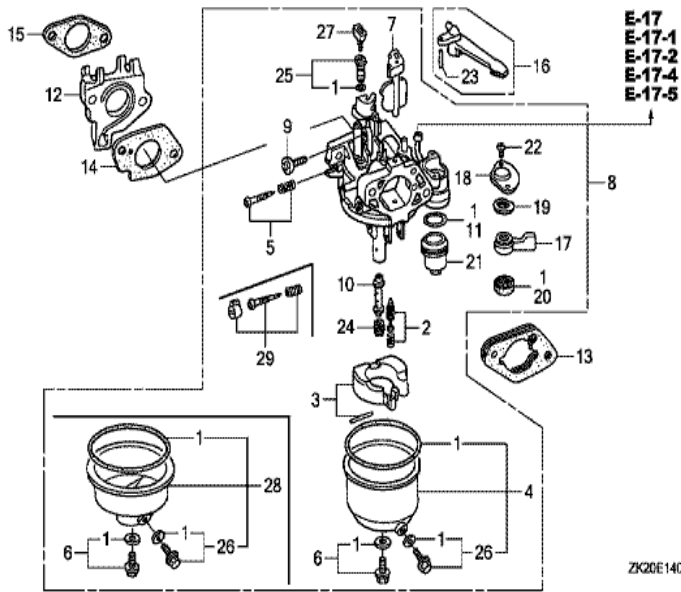

Ref	Partnumber	Description	GX240K1	Serial Numbers
002	16731-ZE2-003	CLIP, TUBE	1	
003	19610-ZE2-010ZL	COVER COMP., FAN *R280 *	(1)	
003	19610-ZE2-010ZL	COVER COMP., FAN *R280 *	1	
005	19631-ZE2-D00	SHROUD	1	
012	36100-ZH8-W41	SWITCH ASSY., ENGINE STOP	1	3313582
012	36100-ZH8-W41	SWITCH ASSY., ENGINE STOP	1	
014	90013-883-000	BOLT, FLANGE, 6X12 (CT200)	8	3116814
014	90013-883-000	BOLT, FLANGE, 6X12 (CT200)	6	3116815

Ref	Partnumber	Description	GX240K1	Serial Numbers
001	16010-ZE2-812	GASKET SET	1	
002	16011-ZA0-931	VALVE SET, FLOAT	1	
003	16013-ZA0-931	FLOAT SET	1	
006	16028-ZE0-005	SCREW SET	1	
007	16044-ZE2-005	CHOKE SET	1	
008	16100-ZE2-W71	CARBURETOR ASSY. (BE70B B/C)	1	
008	16100-ZE2-W71	CARBURETOR ASSY. (BE70B B/C)	1	
009	16124-ZE0-005	SCREW, THROTTLE STOP	1	
010	16166-ZE2-W70	NOZZLE, MAIN	1	
010	16166-ZE2-W70	NOZZLE, MAIN	1	BE70B B
011	16173-001-004	PACKING, FUEL STRAINER CUP	(1)	
012	16211-ZE2-000	INSULATOR, CARBURETOR	1	4926607
013	16220-ZA0-702	SPACER COMP., CARBURETOR	1	

Ref	Partnumber	Description	GX240K1	Serial Numbers
001	21510-889-750	CASE, REDUCTION	1	
002	21610-889-750	COVER, REDUCTION	1	
003	21691-889-750	PACKING, REDUCTION COVER	1	
004	22121-889-750	CENTER, CLUTCH (28T)	1	
005	22201-822-610	DISK, CLUTCH FRICTION	2	
006	22311-822-610	PLATE, CLUTCH	2	
007	22350-822-610	PLATE COMP., CLUTCH PRESSURE	1	
008	22411-822-611	SPRING, CLUTCH FREE	4	
009	22421-822-610	HOLDER, CLUTCH SPRING	4	
010	22521-822-610	WEIGHT, CLUTCH	48	
011	22531-889-750	HOLDER, CLUTCH WEIGHT	1	
012	22535-822-610	CENTER, CLUTCH WEIGHT	1	
013	23120-889-750	SPROCKET COMP., DRIVE (14T)	1	