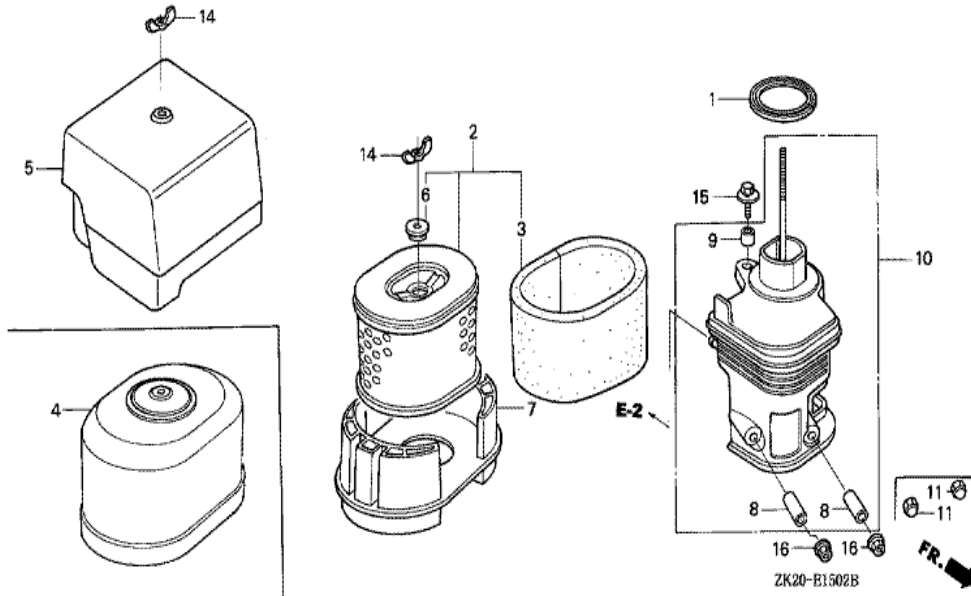

Ref	Partnumber	Description	GX240K1	Serial Numbers
001	16271-ZE2-010	PACKING, ELBOW	1	
001	16271-ZE2-010	PACKING, ELBOW	1	
002	17210-ZE2-822	ELEMENT, AIR CLEANER (DUAL)	1	
003	17218-ZE2-821	FILTER, OUTER	1	
005	17231-ZH9-820	COVER, AIR CLEANER	1	
006	17232-891-000	GROMMET, AIR CLEANER	1	
008	17238-ZE2-310	COLLAR, AIR CLEANER	2	
009	17239-ZE1-000	COLLAR B, AIR CLEANER	1	
010	17410-ZE2-020	ELBOW COMP., AIR CLEANER	1	
014	90325-044-000	NUT, TOOL BOX SETTING	2	
015	90009-ZE2-003	BOLT-WASHER, 6X22	1	
015	90009-ZE2-003	BOLT-WASHER, 6X22	(1)	
016	94050-06000	NUT, FLANGE, 6MM	2