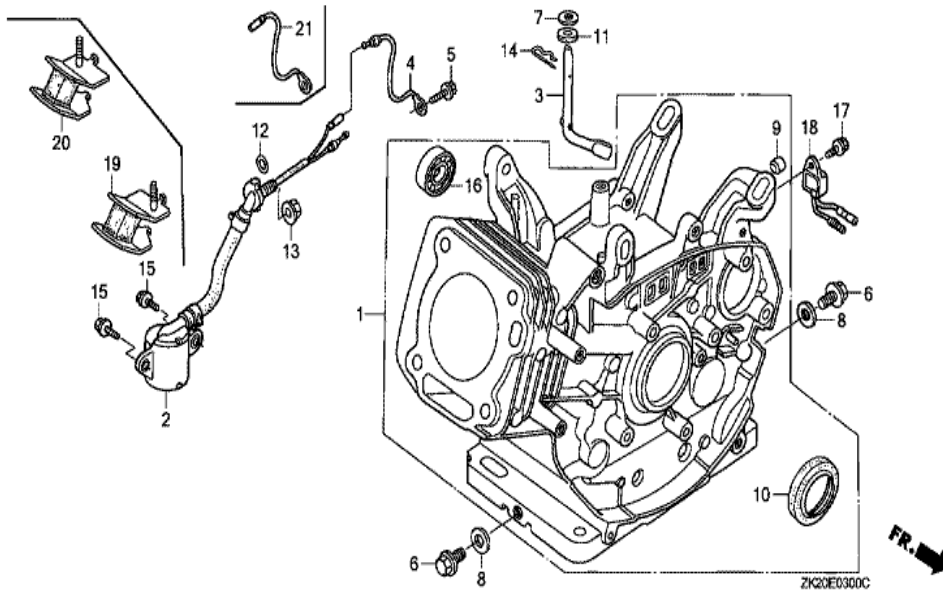

Ref	Partnumber	Description	GX240K1	Serial Numbers
001	12000-ZE2-405	BARREL ASSY., CYLINDER (STD.)	1	
001	12000-ZE2-405	BARREL ASSY., CYLINDER (STD.)	1	
003	16541-ZE2-010	SHAFT, GOVERNOR ARM	1	
006	90131-883-000	BOLT, DRAIN PLUG, 12X15	2	
007	90446-KE1-000	WASHER, 8.2X17X0.8	1	
008	94109-12000	WASHER, DRAIN PLUG, 12MM	2	
009	90801-ZE2-003	PLUG, SEALING (RUBBER 10MM)	1	
009	90801-ZE2-003	PLUG, SEALING (RUBBER 10MM)	1	4785709
010	91201-890-003	OIL SEAL, 30X46X8	1	
014	94251-10000	PIN, LOCK, 10MM	1	3332422
014	94251-10000	PIN, LOCK, 10MM	1