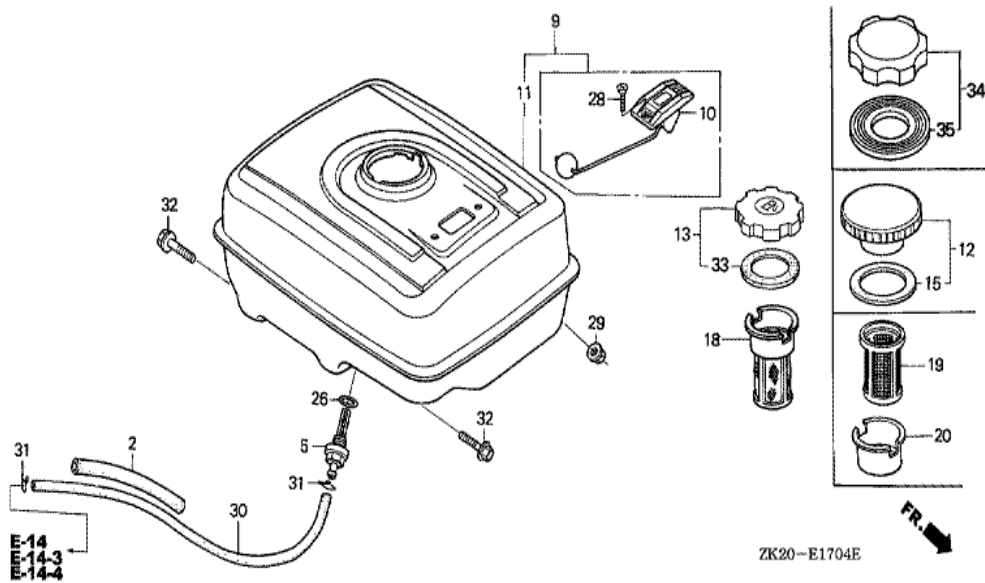

Ref	Partnumber	Description	GX240K1	Serial Numbers
002	16854-ZH8-000	RUBBER, SUPPORTER (107MM)	1	3411798
002	16854-ZH8-000	RUBBER, SUPPORTER (107MM)	1	
005	16955-ZE1-000	JOINT, FUEL TANK	1	
011	17510-ZE2-010ZA	TANK COMP., FUEL *NH31 *	1	
011	17510-ZE2-010ZA	TANK COMP., FUEL *NH31 *	1	4568628
011	17510-ZE2-020ZA	TANK COMP., FUEL *NH31 *	1	4568629 4776725
011	17510-ZE2-020ZA	TANK COMP., FUEL *NH31 *	1	4568629 4776725
011	17510-ZE2-800ZC	TANK COMP., FUEL *NH31 *	1	4776726 4845181
011	17510-ZE2-800ZC	TANK COMP., FUEL *NH31 *	1	4776726
013	17620-ZH7-023	CAP COMP., FUEL FILLER (BLACK)	(1)	3254424
013	17620-ZH7-023	CAP COMP., FUEL FILLER (BLACK)	1	4495553
026	91353-671-004	O-RING, 14MM (NOK)	1	
029	94050-08000	NUT, FLANGE, 8MM	2	
Ref	Partnumber	Description	GX240K1	Serial Numbers
030	95001-4522240	TUBE, FUEL, 4.5X222 (95001-45001-60M)	1	
031	95002-02080	CLIP, TUBE (B8)	2	
032	95701-0802500	BOLT, FLANGE, 8X25	2	
032	95701-0802500	BOLT, FLANGE, 8X25	2	
033	17631-ZH7-003	PACKING, FUEL FILLER CAP (39X58X3)	1	4495553
033	17631-ZH7-003	PACKING, FUEL FILLER CAP (39X58X3)	1	4495553
034	17620-Z0T-305	CAP COMP., FUEL FILLER (CHROME PLATED)	1	4495554
034	17620-Z0T-305	CAP COMP., FUEL FILLER (CHROME PLATED)	1	4495554
035	17631-Z0T-812	PACKING, FUEL FILLER CAP (39X62X3) (TOUY	1	4495554
035	17631-Z0T-812	PACKING, FUEL FILLER CAP (39X62X3) (TOUY	1	4495554