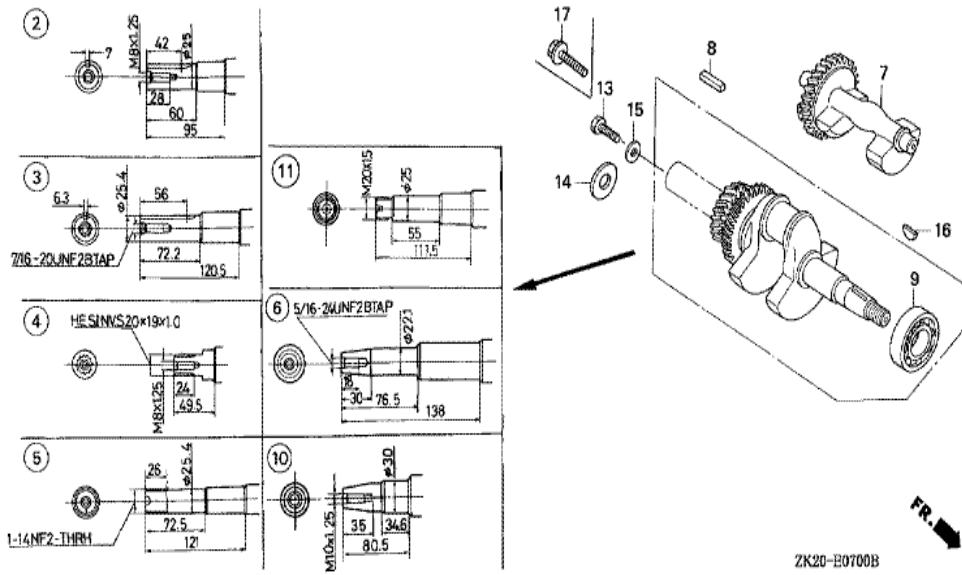

Ref	Partnumber	Description	GX240K1	Serial Numbers
002	13310-ZE2-010	CRANKSHAFT COMP.	1	
002	13310-ZE2-010	CRANKSHAFT COMP.	1	4769737
002	13310-ZE2-020	CRANKSHAFT COMP.	1	4769738
002	13310-ZE2-020	CRANKSHAFT COMP.	1	4769738
009	96100-6206000	BEARING, RADIAL BALL, 6206	1	
016	90741-ZE2-000	KEY, SPECIAL WOODRUFF, 25X18	1	
016	90741-ZE2-000	KEY, SPECIAL WOODRUFF, 25X18	1