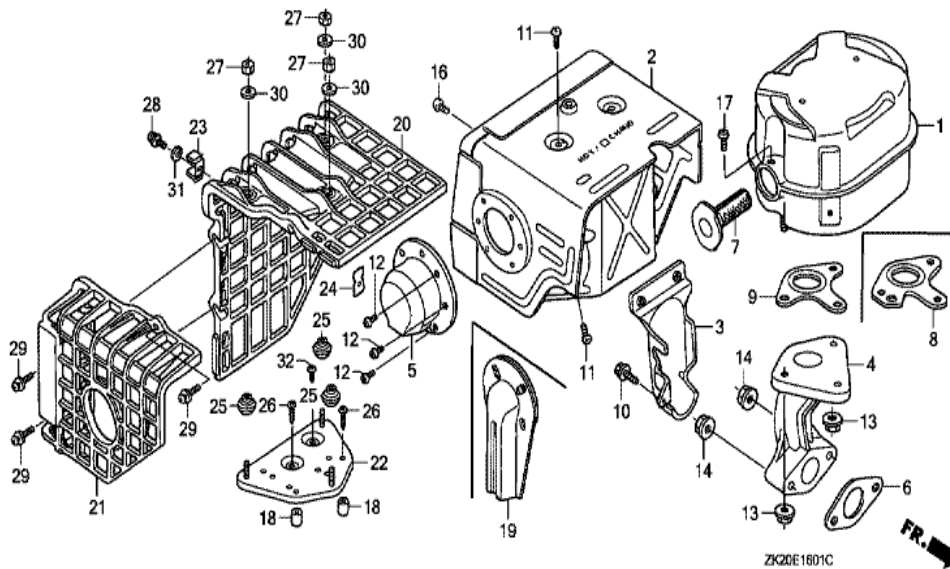

<u>Ref</u>	<u>Partnumber</u>	<u>Description</u>	<u>GX240K1</u>	<u>Serial Numbers</u>
001	18310-ZE2-W00	MUFFLER COMP.	1	
002	18320-ZE2-W01	PROTECTOR COMP., MUFFLER (STD.)	1	
004	18330-ZE2-W00	PIPE, EX.	1	
006	18333-ZE3-800	GASKET, EX. PIPE	(1)	
009	18381-ZE2-800	GASKET, MUFFLER (NIPPON LEAKLESS)	1	
011	90050-ZE1-000	SCREW, TAPPING, 5X8	4	
013	94050-08000	NUT, FLANGE, 8MM	3	
014	94050-08000	NUT, FLANGE, 8MM	2	
018	17233-896-701	COLLAR, AIR CLEANER CASE	(2)	
020	18433-ZK9-W40	COVER COMP., MUFFLER	(1)	
021	18434-ZK9-W40	COVER COMP., RR. MUFFLER	(1)	
022	18436-ZH8-W40	BASE COMP., MUFFLER COVER	(1)	
023	18437-ZF6-W40	STAY, MUFFLER COVER	(1)	
<u>Ref</u>	<u>Partnumber</u>	<u>Description</u>	<u>GX240K1</u>	<u>Serial Numbers</u>
024	18438-ZF6-W40	PLATE, SET	(1)	
025	18466-ZH8-W40	SPACER, MUFFLER COVER	(3)	
026	90050-ZH8-W40	SCREW, TAPPING, 5X25	(2)	
027	90302-KF9-900	NUT, HEX., 5MM	(3)	
028	93891-0501200	SCREW-WASHER, 5X12	(1)	
029	93891-0602007	SCREW-WASHER, 6X20	(3)	
030	94103-05700	WASHER, PLAIN, 5MM	(3)	
031	94111-05000	WASHER, SPRING, 5MM	(1)	
032	90050-ZE1-000	SCREW, TAPPING, 5X8	(1)