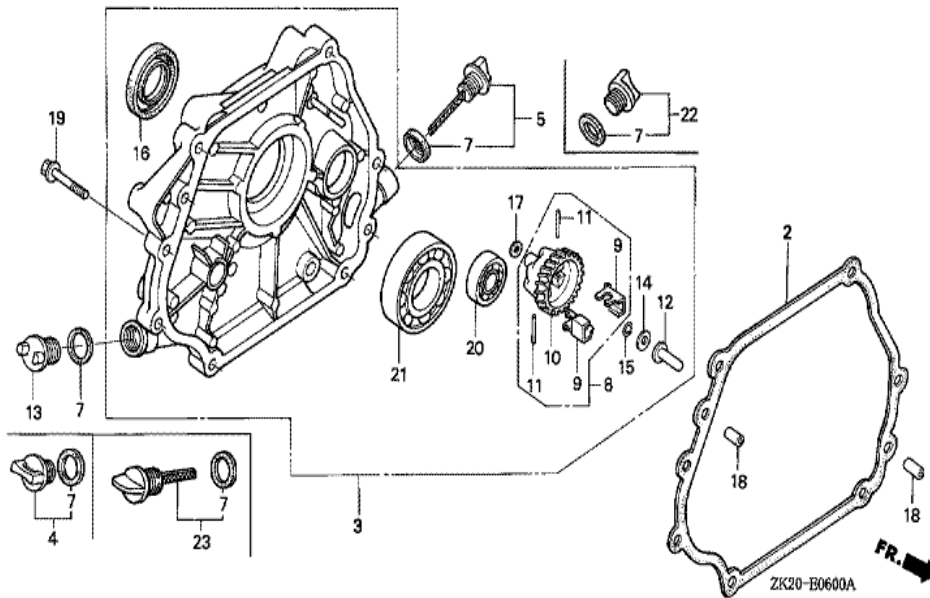

<u>Ref</u>	<u>Partnumber</u>	<u>Description</u>	<u>GX240K1</u>	<u>Serial Numbers</u>
002	11381-ZE2-801	PACKING, CASE COVER	1	3634565
003	11300-ZE2-600	COVER ASSY., CRANKCASE	1	3634565 4211335
003	11300-ZE2-600	COVER ASSY., CRANKCASE	1	4211335
003	11300-ZE2-601	COVER ASSY., CRANKCASE	1	4211336
003	11300-ZE2-601	COVER ASSY., CRANKCASE	1	4211336
004	15600-ZG4-003	CAP ASSY., OIL FILLER	1	3634565
005	15600-735-003	CAP ASSY., OIL FILLER	1	3634565
007	15625-ZE1-003	PACKING, OIL FILLER CAP	1	
007	15625-ZE1-003	PACKING, OIL FILLER CAP	2	
008	16510-ZE2-000	GOVERNOR ASSY.	1	3634565
009	16511-ZE2-000	WEIGHT, GOVERNOR	2	3634565
010	16512-ZE2-000	HOLDER, GOVERNOR WEIGHT	1	3634565
011	16513-ZE2-000	PIN, GOVERNOR WEIGHT	2	3634565
<u>Ref</u>	<u>Partnumber</u>	<u>Description</u>	<u>GX240K1</u>	<u>Serial Numbers</u>
012	16531-Z0A-000	SLIDER, GOVERNOR	1	
012	16531-ZE2-000	SLIDER, GOVERNOR	1	4211335
012	16531-ZE2-000	SLIDER, GOVERNOR	1	4211335
014	90473-147-000	WASHER, 6X16	1	4211336
014	90473-147-000	WASHER, 6X16	1	4211336
015	90602-ZE1-000	CLIP, GOVERNOR HOLDER	1	3634565
015	90602-ZE1-000	CLIP, GOVERNOR HOLDER	1	
016	91201-890-003	OIL SEAL, 30X46X8	1	3634565
016	91201-890-003	OIL SEAL, 30X46X8	1	
017	94101-06800	WASHER, PLAIN, 6MM	1	3634565
018	90701-HC4-000	DOWEL PIN, 8X12	2	3634565
019	95701-0803500	BOLT, FLANGE, 8X35	7	3634565
021	96100-6206000	BEARING, RADIAL BALL, 6206	1	3634565