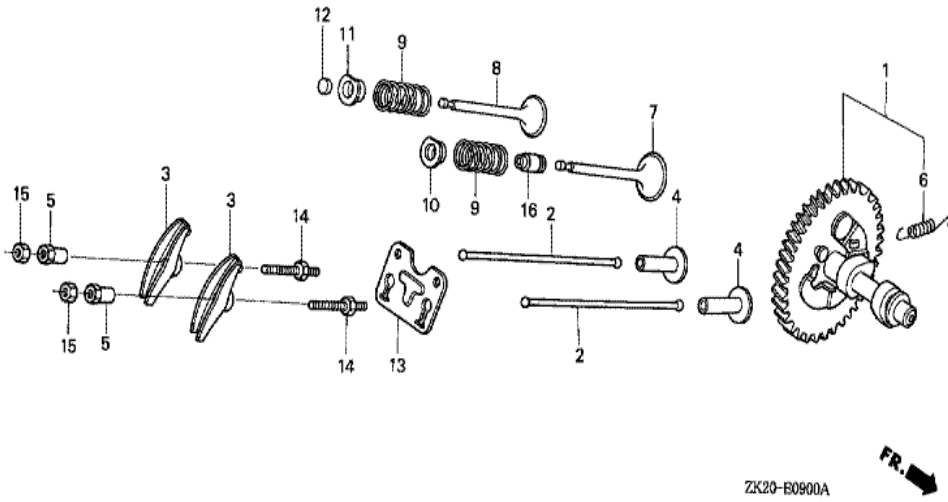

ZK20-B0900A

Ref	Partnumber	Description	GX240K1	Serial Numbers
001	14100-ZE2-W01	CAMSHAFT ASSY.	1	3620689
001	14100-ZE2-W01	CAMSHAFT ASSY.	1	3860625
001	14100-ZH9-010	CAMSHAFT ASSY.	1	3620889
001	14100-ZH9-010	CAMSHAFT ASSY.	1	3860624
002	14410-ZE2-013	ROD, PUSH	2	
003	14431-ZE2-010	ARM, VALVE ROCKER	2	
003	14431-ZE2-010	ARM, VALVE ROCKER	2	
004	14441-ZE2-000	LIFTER, VALVE	2	
005	14451-ZE1-013	PIVOT, ROCKER ARM	2	
006	14568-ZE1-000	SPRING, WEIGHT RETURN	1	
007	14711-ZE2-000	VALVE, IN.	1	
008	14721-ZE2-000	VALVE, EX.	1	
009	14751-ZE2-003	SPRING, VALVE	2	
Ref	Partnumber	Description	GX240K1	Serial Numbers
010	14771-ZE2-000	RETAINER, IN. VALVE SPRING	1	
011	14773-ZE2-000	RETAINER, EX. VALVE SPRING	1	
011	14773-ZE2-000	RETAINER, EX. VALVE SPRING	1	
012	14781-ZE2-000	ROTATOR, VALVE	1	
013	14791-ZE2-010	GUIDE, PUSH ROD	1	
014	90012-ZE0-010	BOLT, PIVOT, 8MM	2	
015	90206-ZE1-000	NUT, PIVOT ADJUSTING	2	
016	12209-ZE8-003	SEAL, VALVE STEM	1	4081305
016	12209-ZE8-003	SEAL, VALVE STEM	1	4081305