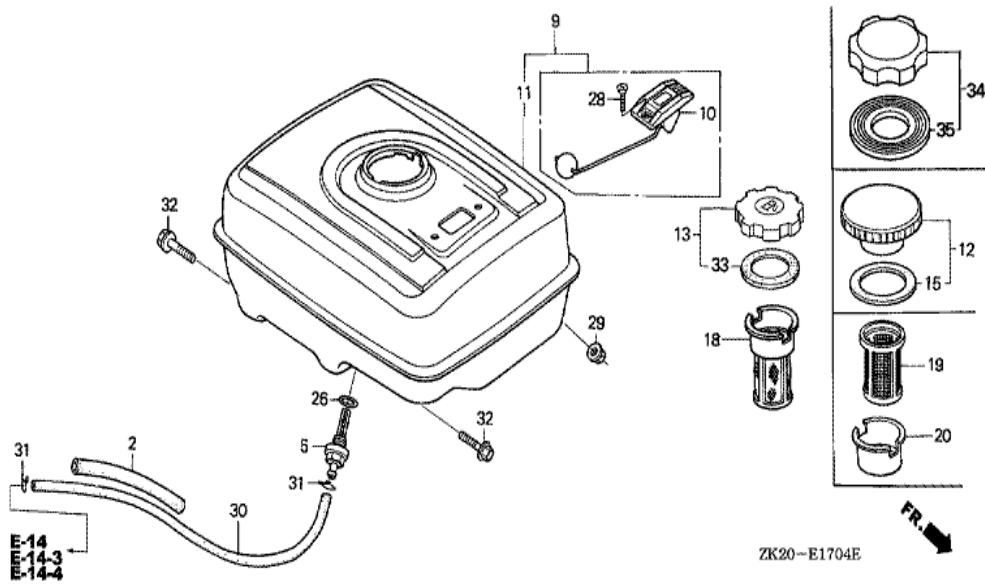

Ref	Partnumber	Description	GX240K1	Serial Numbers
002	16854-ZH8-000	RUBBER, SUPPORTER (107MM)	1	3411798
002	16854-ZH8-000	RUBBER, SUPPORTER (107MM)	1	
005	16955-ZE1-000	JOINT, FUEL TANK	1	
011	17510-ZE2-010ZA	TANK COMP., FUEL *NH31 *	1	
013	17620-ZH7-023	CAP COMP., FUEL FILLER (BLACK)	(1)	3254424
026	91353-671-004	O-RING, 14MM (NOK)	1	
029	94050-08000	NUT, FLANGE, 8MM	2	
030	95001-4522240	TUBE, FUEL, 4.5X222 (95001-45001-60M)	1	
031	95002-02080	CLIP, TUBE (B8)	2	
032	95701-0802500	BOLT, FLANGE, 8X25	2	
032	95701-0802500	BOLT, FLANGE, 8X25	2	
033	17631-ZH7-003	PACKING, FUEL FILLER CAP (39X58X3)	1	4495553