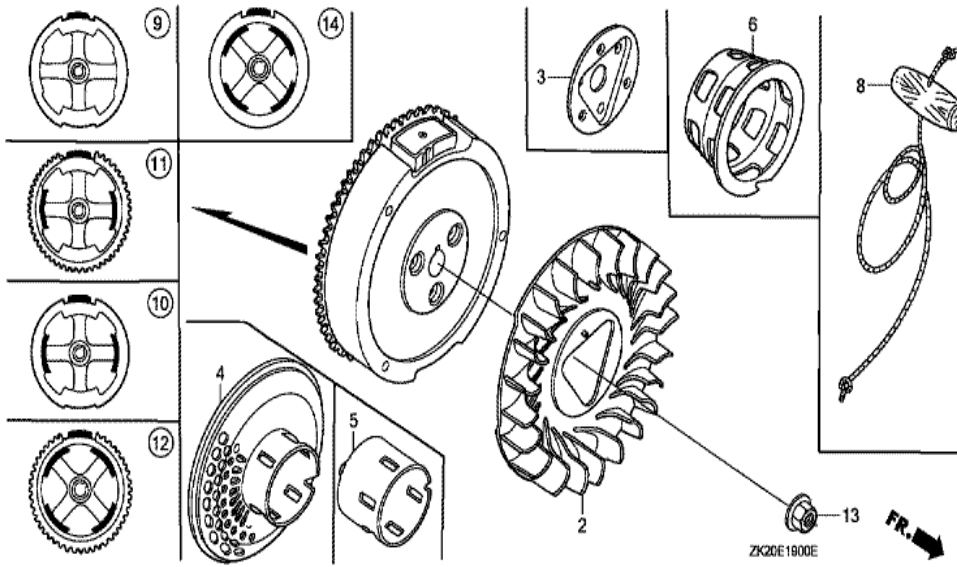

Ref	Partnumber	Description	GX240K1	Serial Numbers
002	19511-ZE2-000	FAN, COOLING	1	
004	28450-ZE2-W11	PULLEY COMP., STARTER (SCREEN GRID)	1	
009	31100-ZE2-010	FLYWHEEL COMP.	1	3337056
013	90201-ZE3-V00	NUT, SPECIAL, 16MM	1	
013	90201-ZE3-V00	NUT, SPECIAL, 16MM	1