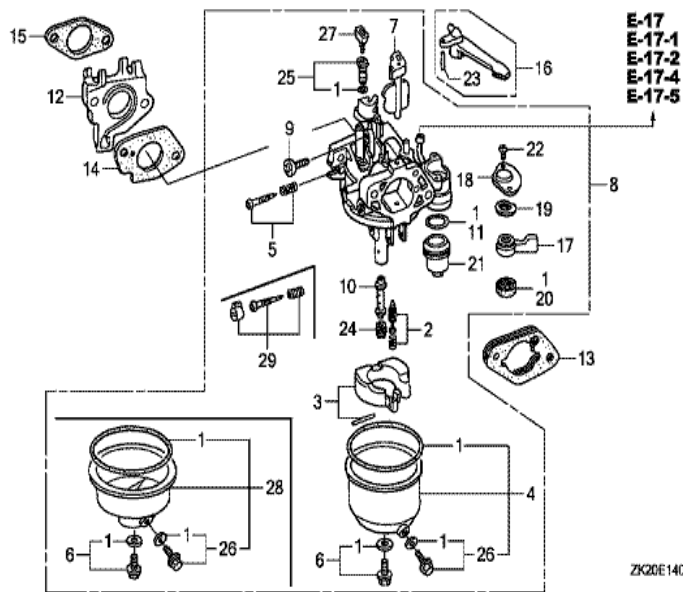

ZK20-E1100A

FR. →

<u>Ref</u>	<u>Partnumber</u>	<u>Description</u>	<u>GX240K1</u>	<u>Serial Numbers</u>
001	28400-ZE2-W01ZA	STARTER ASSY., RECOIL *R8 *	1	
002	28410-ZE2-W01ZA	CASE COMP., RECOIL STARTER *R8 *	1	
003	28421-ZE2-W01	PULLEY, RECOIL STARTER	1	
004	28422-ZE2-W01	RATCHET, STARTER	2	
005	28441-ZE2-W01	SPRING, FRICTION	1	
006	28442-ZE2-W01	SPRING, STARTER RETURN	1	
007	28443-ZE2-W01	SPRING, RATCHET	2	
008	28444-ZE2-W01	RETAINER, SPRING	1	
010	28461-ZE2-W02	GRIP, STARTER	1	4914022
011	28462-ZE2-W01	ROPE, RECOIL STARTER	1	3793540
011	28462-ZE2-W01	ROPE, RECOIL STARTER	1	3793540
011	28462-ZE2-W11	ROPE, RECOIL STARTER	1	
011	28462-ZE2-W11	ROPE, RECOIL STARTER	1	3793541
<u>Ref</u>	<u>Partnumber</u>	<u>Description</u>	<u>GX240K1</u>	<u>Serial Numbers</u>
012	28469-ZE2-W01	REINFORCEMENT, GRIP	1	
012	28469-ZE2-W01	REINFORCEMENT, GRIP	1	3793540
013	90004-ZE2-W01	SCREW, CENTER	1	
014	90008-ZE2-003	BOLT, FLANGE, 6X10	3	

Ref	Partnumber	Description	GX240K1	Serial Numbers
002	16731-ZE2-003	CLIP, TUBE	1	
003	19610-ZE2-010ZA	COVER COMP., FAN *R8 *	1	
005	19631-ZE2-D00	SHROUD	1	
009	32197-ZH8-003	SUB HARNESS	1	3116815 3566259
012	36100-ZH7-003	SWITCH ASSY., ENGINE STOP	1	
012	36100-ZH7-003	SWITCH ASSY., ENGINE STOP	1	
014	90013-883-000	BOLT, FLANGE, 6X12 (CT200)	8	3116814
014	90013-883-000	BOLT, FLANGE, 6X12 (CT200)	6	3116815
016	90684-ZA0-601	CLIP, HARNESS	1	3132286

Ref	Partnumber	Description	GX240K1	Serial Numbers
001	16010-ZE2-812	GASKET SET	1	
002	16011-ZA0-931	VALVE SET, FLOAT	1	
003	16013-ZA0-931	FLOAT SET	1	
005	16016-ZE0-005	SCREW SET, PILOT	(1)	
005	16016-ZE0-005	SCREW SET, PILOT	1	BE70B A
006	16028-ZE0-005	SCREW SET	1	
007	16044-ZE2-005	CHOKE SET	1	
008	16100-ZE2-W31	CARBURETOR ASSY. (BE15G B)	1	3453256
008	16100-ZE2-W31	CARBURETOR ASSY. (BE15G B)	1	3860624
008	16100-ZE2-W71	CARBURETOR ASSY. (BE70B B/C)	1	
008	16100-ZE2-W71	CARBURETOR ASSY. (BE70B B/C)	1	3860625
009	16124-ZE0-005	SCREW, THROTTLE STOP	1	
010	16166-ZE2-015	NOZZLE, MAIN	1	