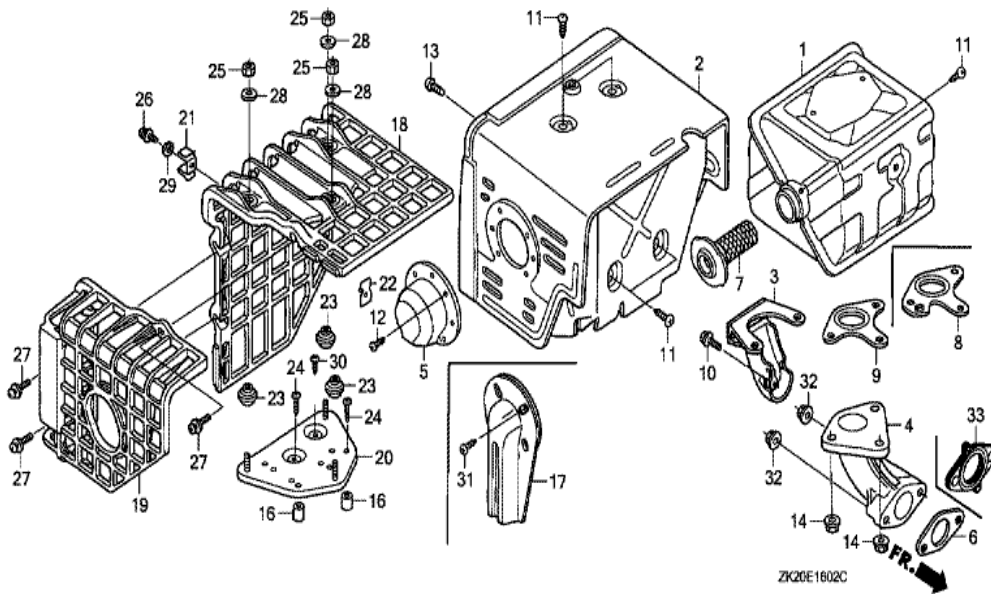

Ref	Partnumber	Description	GX240K1	Serial Numbers
001	18310-ZE2-W61	MUFFLER COMP. (100DB)	1	
002	18320-ZE2-W61	PROTECTOR COMP., MUFFLER	1	
004	18330-ZH9-N00	PIPE, EX.	1	
006	18333-ZK6-Y00	GASKET, EX. PIPE	1	3486454
006	18333-ZK6-Y00	GASKET, EX. PIPE	1	3844352
009	18381-ZE2-800	GASKET, MUFFLER (NIPPON LEAKLESS)	1	
011	90050-ZE1-000	SCREW, TAPPING, 5X8	4	
013	90006-ZE2-000	SCREW, TAPPING, 6X10	1	
013	90006-ZE2-000	SCREW, TAPPING, 6X10	(1)	3151975
014	94050-08000	NUT, FLANGE, 8MM	3	
032	94050-08000	NUT, FLANGE, 8MM	2	
033	18333-ZF6-W01	GASKET, EX. PIPE	1	3844353
033	18333-ZF6-W01	GASKET, EX. PIPE	1	3844353