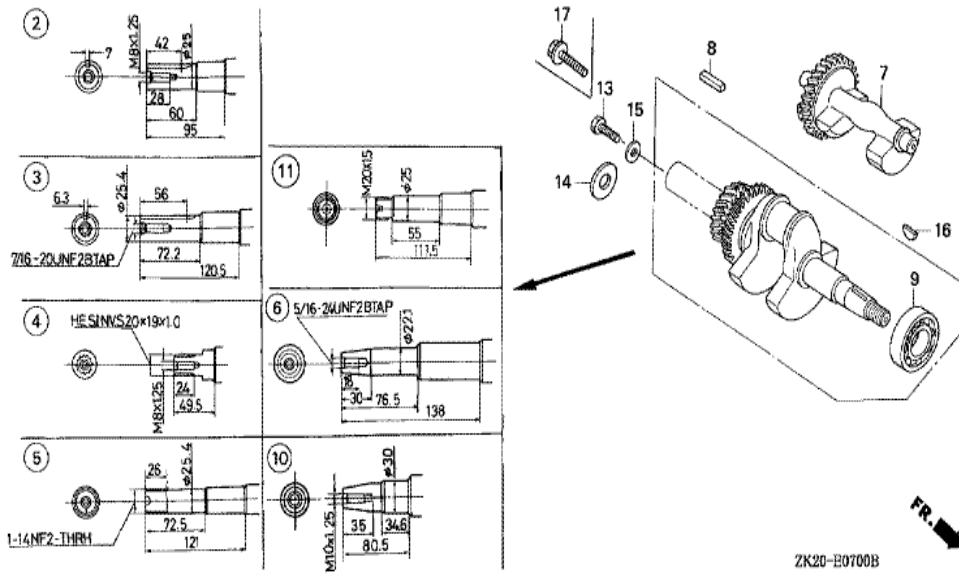

Ref	Partnumber	Description	GX240K1	Serial Numbers
003	13310-ZE2-601	CRANKSHAFT COMP.	1	
008	90745-ZE2-600	KEY, 6.3X6.3X43	1	
008	90745-ZE2-600	KEY, 6.3X6.3X43	1	
009	96100-6206000	BEARING, RADIAL BALL, 6206	1	
016	90741-ZE2-000	KEY, SPECIAL WOODRUFF, 25X18	1	
016	90741-ZE2-000	KEY, SPECIAL WOODRUFF, 25X18	1