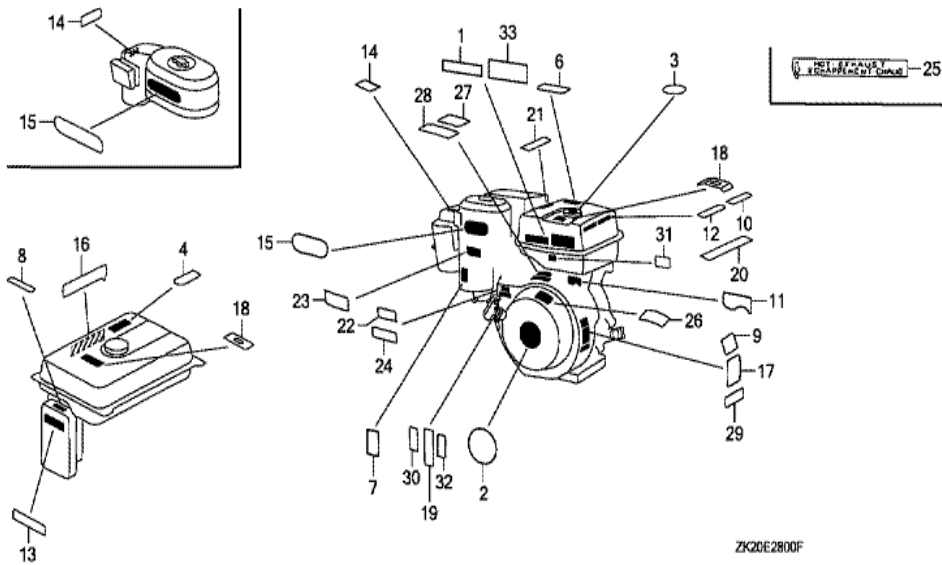

ZK20E2800F

Ref	Partnumber	Description	GX240K1	Serial Numbers
001	87522-ZH9-010	LABEL, CAUTION (ENGLISH, ETC.)	1	
001	87522-ZH9-010	LABEL, CAUTION (ENGLISH, ETC.)	1	
002	87521-ZE2-W01	EMBLEM (GX240 HONDA 8.0)	1	3117235
002	87521-ZE2-W01	EMBLEM (GX240 HONDA 8.0)	1	4192760
002	87521-ZE2-W02	EMBLEM (GX240 HONDA 8.0)	1	4465232
002	87521-ZE2-W02	EMBLEM (GX240 HONDA 8.0)	1	4192761
007	87528-ZE2-810	MARK, CHOKE (ORANGE)	1	3165403
007	87528-ZE2-810	MARK, CHOKE (ORANGE)	1	
010	87532-ZB4-G60	MARK, OIL ALERT (GERMAN)	1	3171791
010	87532-ZB4-H50	MARK, OIL ALERT (FRENCH)	(1)	3171791 3481104
010	87532-ZB4-H50	MARK, OIL ALERT (FRENCH)	1	
012	87532-ZH8-810	MARK, OIL ALERT (ENGLISH)	1	3116815 3302521
012	87532-ZH8-810	MARK, OIL ALERT (ENGLISH)	1	
Ref	Partnumber	Description	GX240K1	Serial Numbers
031	87135-ZE2-000	LABEL, E-SPEC (HONDA) (EPA STANDARD) (15	1	4081617 4217821
031	87135-ZE2-000	LABEL, E-SPEC (HONDA) (EPA STANDARD) (15	1	4081617 4217821
031	87135-ZE2-010	LABEL, E-SPEC (EPA STANDARD) (15.5X60.0)	1	4217822
031	87135-ZE2-010	LABEL, E-SPEC (EPA STANDARD) (15.5X60.0)	1	4217822