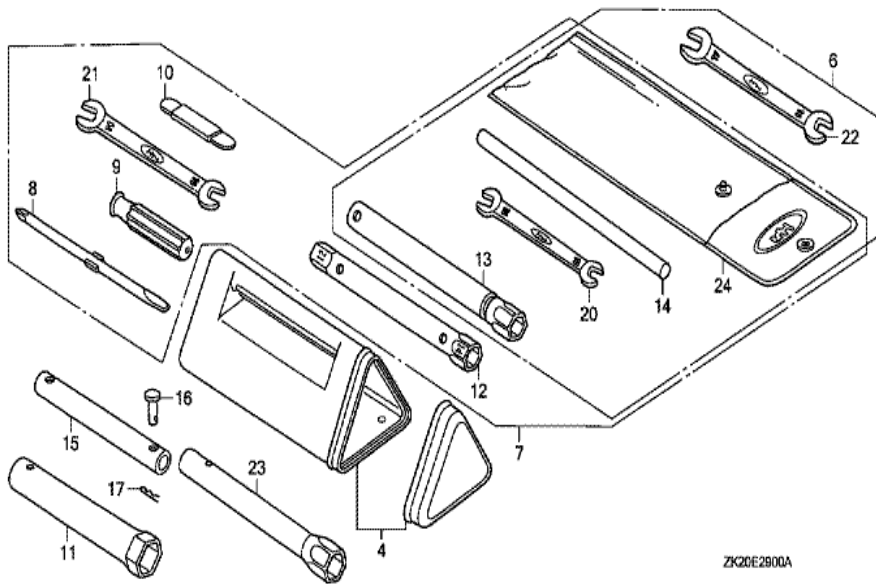

ZK20E2900A

Ref	Partnumber	Description	GX240K1	Serial Numbers
004	83501-ZF1-000	BOX, TOOL	1	3567209
007	89001-ZF1-000	BAG SET, TOOL	1	3567209
008	89102-538-000	DRIVER, SCREW (NO.2 + -)	1	3567209
009	89103-538-000	GRIP	1	3567209
010	89210-ZF1-000	GAUGE ASSY., THICKNESS	1	3567209
012	89216-ZF1-000	WRENCH, BOX	1	3567209
013	89218-ZE1-000	WRENCH COMP., SPARK PLUG	1	
013	89218-ZE1-000	WRENCH COMP., SPARK PLUG	1	
014	89219-805-000	HANDLE, BOX WRENCH	1	3656815
020	99001-10120	SPANNER, 10X12	1	3656815
021	99001-10140	SPANNER, 10X14	1	3567209
024	99008-02300	BAG, TOOL, 230MM	1	3656815