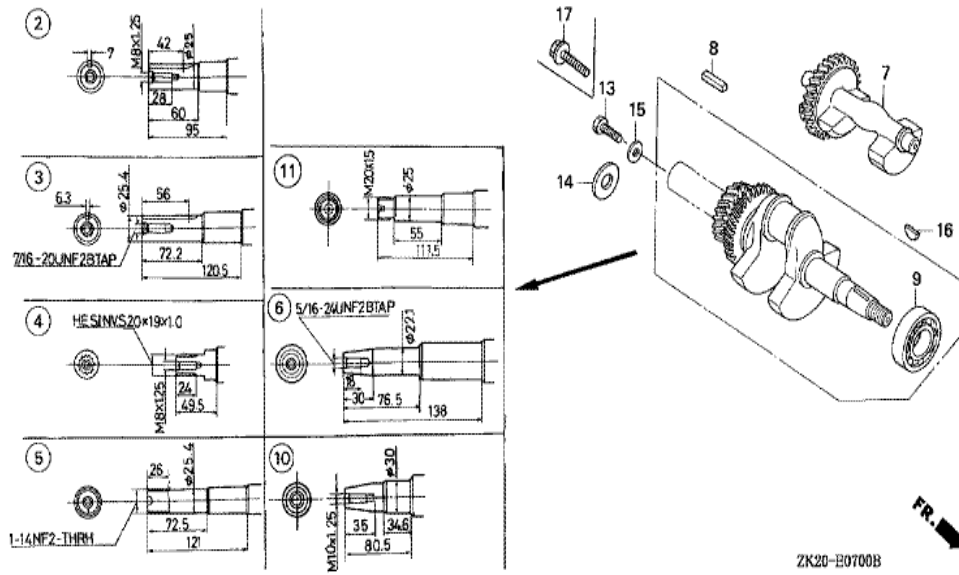

ZK20-E0700B

Ref	Partnumber	Description	GX240K1	Serial Numbers
003	13310-ZE2-601	CRANKSHAFT COMP.	1	
008	90745-ZE2-600	KEY, 6.3X6.3X43	1	
008	90745-ZE2-600	KEY, 6.3X6.3X43	1	
009	96100-6206000	BEARING, RADIAL BALL, 6206	1	
016	90741-ZE2-000	KEY, SPECIAL WOODRUFF, 25X18	1	
016	90741-ZE2-000	KEY, SPECIAL WOODRUFF, 25X18	1	
017	95701-0802500	BOLT, FLANGE, 8X25	1