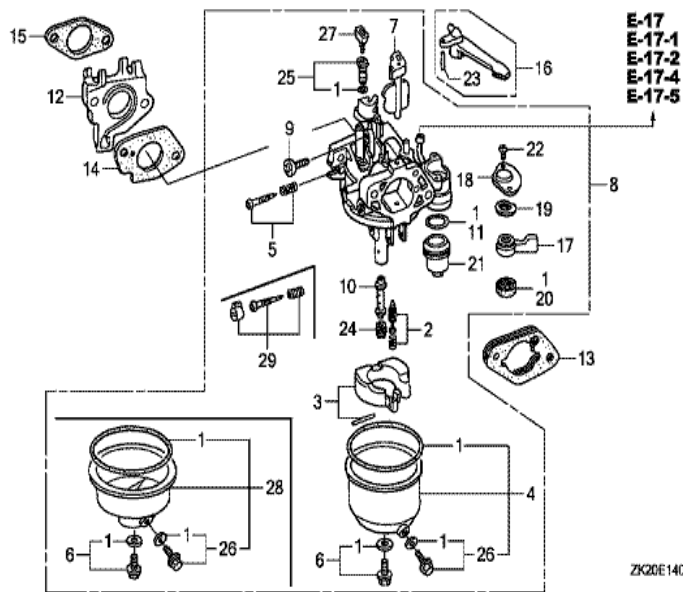

Ref	Partnumber	Description	GX240K1	Serial Numbers
002	16731-ZE2-003	CLIP, TUBE	1	
003	19610-ZE2-010ZA	COVER COMP., FAN *R8 *	1	
005	19631-ZE2-D00	SHROUD	1	
012	36100-ZE1-015	SWITCH ASSY., ENGINE STOP	1	3313581
012	36100-ZE1-015	SWITCH ASSY., ENGINE STOP	1	
014	90013-883-000	BOLT, FLANGE, 6X12 (CT200)	8	3116814
014	90013-883-000	BOLT, FLANGE, 6X12 (CT200)	6	3116815

Ref	Partnumber	Description	GX240K1	Serial Numbers
001	16010-ZE2-812	GASKET SET	1	
002	16011-ZA0-931	VALVE SET, FLOAT	1	
003	16013-ZA0-931	FLOAT SET	1	
005	16016-ZE0-005	SCREW SET, PILOT	(1)	
005	16016-ZE0-005	SCREW SET, PILOT	1	BE70B A
006	16028-ZE0-005	SCREW SET	1	
007	16044-ZE2-005	CHOKE SET	1	
008	16100-ZE2-W31	CARBURETOR ASSY. (BE15G B)	1	3453256
008	16100-ZE2-W31	CARBURETOR ASSY. (BE15G B)	1	3860624
008	16100-ZE2-W71	CARBURETOR ASSY. (BE70B B/C)	1	
008	16100-ZE2-W71	CARBURETOR ASSY. (BE70B B/C)	1	3860625
009	16124-ZE0-005	SCREW, THROTTLE STOP	1	
010	16166-ZE2-015	NOZZLE, MAIN	1	

Ref	Partnumber	Description	GX240K1	Serial Numbers
001	12000-ZE2-040	BARREL ASSY., CYLINDER (STD.)	1	4081304
003	16541-ZE2-010	SHAFT, GOVERNOR ARM	1	
006	90131-883-000	BOLT, DRAIN PLUG, 12X15	2	
007	90446-KE1-000	WASHER, 8.2X17X0.8	1	
008	94109-12000	WASHER, DRAIN PLUG, 12MM	2	
009	90801-ZE2-003	PLUG, SEALING (RUBBER 10MM)	1	
010	91201-890-003	OIL SEAL, 30X46X8	1	
014	94251-10000	PIN, LOCK, 10MM	1	3332422
014	94251-10000	PIN, LOCK, 10MM	1	