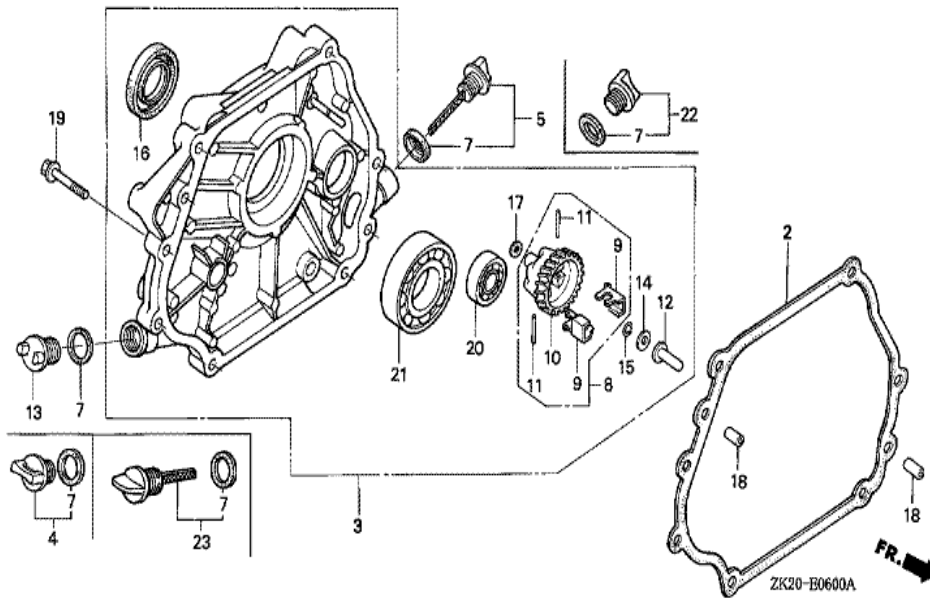

<u>Ref</u>	<u>Partnumber</u>	<u>Description</u>	<u>GX240K1</u>	<u>Serial Numbers</u>
002	11381-ZE2-801	PACKING, CASE COVER	1	3634565
003	11300-ZE2-600	COVER ASSY., CRANKCASE	1	3634565 4211335
003	11300-ZE2-600	COVER ASSY., CRANKCASE	1	
004	15600-ZG4-003	CAP ASSY., OIL FILLER	1	3634565
005	15600-735-003	CAP ASSY., OIL FILLER	1	3634565
007	15625-ZE1-003	PACKING, OIL FILLER CAP	1	
007	15625-ZE1-003	PACKING, OIL FILLER CAP	2	
008	16510-ZE2-000	GOVERNOR ASSY.	1	3634565
009	16511-ZE2-000	WEIGHT, GOVERNOR	2	3634565
010	16512-ZE2-000	HOLDER, GOVERNOR WEIGHT	1	3634565
011	16513-ZE2-000	PIN, GOVERNOR WEIGHT	2	3634565
012	16531-Z0A-000	SLIDER, GOVERNOR	1	
012	16531-Z0A-000	SLIDER, GOVERNOR	1	
<u>Ref</u>	<u>Partnumber</u>	<u>Description</u>	<u>GX240K1</u>	<u>Serial Numbers</u>
015	90602-ZE1-000	CLIP, GOVERNOR HOLDER	1	3634565
015	90602-ZE1-000	CLIP, GOVERNOR HOLDER	1	
016	91201-890-003	OIL SEAL, 30X46X8	1	3634565
016	91201-890-003	OIL SEAL, 30X46X8	1	
017	94101-06800	WASHER, PLAIN, 6MM	1	3634565
018	90701-HC4-000	DOWEL PIN, 8X12	2	3634565
019	95701-0803500	BOLT, FLANGE, 8X35	7	3634565
021	96100-6206000	BEARING, RADIAL BALL, 6206	1	3634565