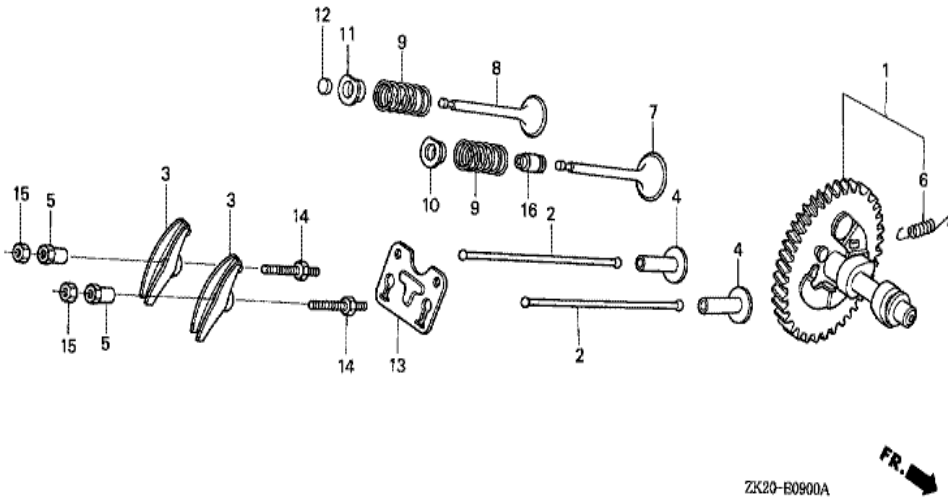

ZK20-B0900A

Ref	Partnumber	Description	GX240K1	Serial Numbers
001	14100-ZE2-W01	CAMSHAFT ASSY.	1	3620689
001	14100-ZE2-W01	CAMSHAFT ASSY.	1	3860625
001	14100-ZH9-000	CAMSHAFT ASSY.	1	
001	14100-ZH9-000	CAMSHAFT ASSY.	1	3620888
001	14100-ZH9-010	CAMSHAFT ASSY.	1	3620889
001	14100-ZH9-010	CAMSHAFT ASSY.	1	3620889 3860624
002	14410-ZE2-013	ROD, PUSH	2	
003	14431-ZE2-010	ARM, VALVE ROCKER	2	
003	14431-ZE2-010	ARM, VALVE ROCKER	2	
004	14441-ZE2-000	LIFTER, VALVE	2	
005	14451-ZE1-013	PIVOT, ROCKER ARM	2	
006	14568-ZE1-000	SPRING, WEIGHT RETURN	1	
007	14711-ZE2-000	VALVE, IN.	1	
<u>Ref</u>	<u>Partnumber</u>	<u>Description</u>	<u>GX240K1</u>	<u>Serial Numbers</u>
008	14721-ZE2-000	VALVE, EX.	1	
009	14751-ZE2-003	SPRING, VALVE	2	
010	14771-ZE2-000	RETAINER, IN. VALVE SPRING	1	
011	14773-ZE2-000	RETAINER, EX. VALVE SPRING	1	
011	14773-ZE2-000	RETAINER, EX. VALVE SPRING	1	
012	14781-ZE2-000	ROTATOR, VALVE	1	
013	14791-ZE2-010	GUIDE, PUSH ROD	1	
014	90012-ZE0-010	BOLT, PIVOT, 8MM	2	
015	90206-ZE1-000	NUT, PIVOT ADJUSTING	2