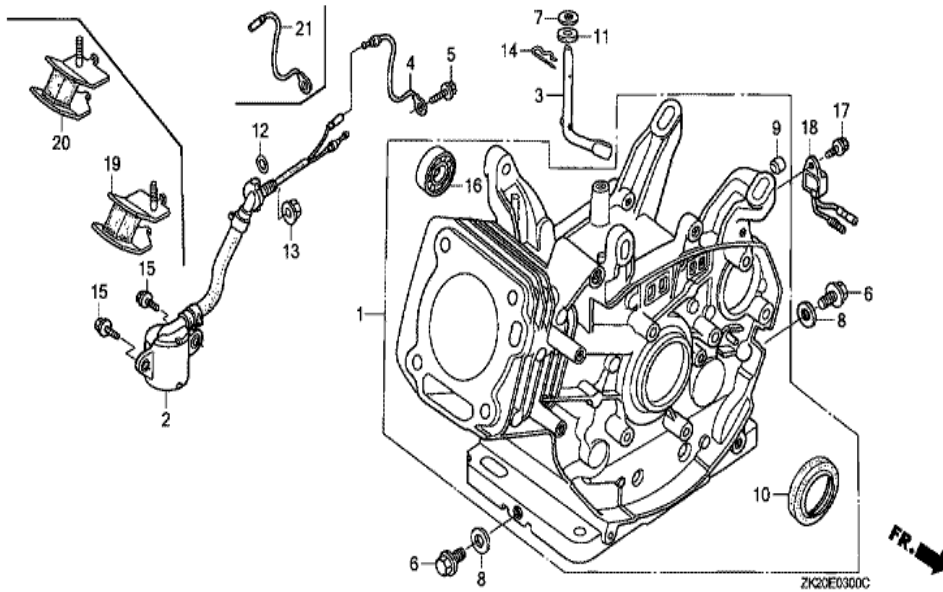

Ref	Partnumber	Description	GX240K1	Serial Numbers
002	16551-ZE2-000	ARM, GOVERNOR	1	
003	16555-ZE2-000	ROD, GOVERNOR	1	
003	16555-ZE2-000	ROD, GOVERNOR	1	
004	16561-ZE2-000	SPRING, GOVERNOR (L=145.0MM) (WIRE DIAME	1	3156815
005	16562-ZE2-000	SPRING, THROTTLE RETURN	1	3337056
008	16570-ZE2-W20	CONTROL ASSY. (REMOTE)	1	
011	16571-ZE2-W00	LEVER, CONTROL	1	
011	16571-ZE2-W00	LEVER, CONTROL	1	
012	16574-ZE1-000	SPRING, LEVER	1	3077713
013	16575-ZE2-W00	WASHER, CONTROL LEVER	1	3454257
014	16576-891-000	HOLDER, CABLE	1	
015	16578-ZE1-000	SPACER, CONTROL LEVER	1	
016	16581-ZE2-W00	BASE COMP., CONTROL (###)	1	3454257
<u>Ref</u>	<u>Partnumber</u>	<u>Description</u>	<u>GX240K1</u>	<u>Serial Numbers</u>
016	16581-ZE2-W00	BASE COMP., CONTROL (###)	1	
017	16584-883-300	SPRING, CONTROL ADJUSTING	(1)	
019	16592-883-310	SPRING, CABLE RETURN	1	
023	90013-883-000	BOLT, FLANGE, 6X12 (CT200)	2	
024	90015-ZE5-010	BOLT, GOVERNOR ARM	1	
026	90114-SA0-000	NUT, SELF-LOCK, 6MM	1	3454257
029	93500-050280A	SCREW, PAN, 5X28	1	3454257
029	93500-050280A	SCREW, PAN, 5X28	1	
030	93500-050160A	SCREW, PAN, 5X16	1	
031	94050-06000	NUT, FLANGE, 6MM	1	

Ref	Partnumber	Description	GX240K1	Serial Numbers
001	12000-ZE2-040	BARREL ASSY., CYLINDER (STD.)	1	4081304
003	16541-ZE2-010	SHAFT, GOVERNOR ARM	1	
006	90131-883-000	BOLT, DRAIN PLUG, 12X15	2	
007	90446-KE1-000	WASHER, 8.2X17X0.8	1	
008	94109-12000	WASHER, DRAIN PLUG, 12MM	2	
009	90801-ZE2-003	PLUG, SEALING (RUBBER 10MM)	1	
010	91201-890-003	OIL SEAL, 30X46X8	1	
014	94251-10000	PIN, LOCK, 10MM	1	3332422
014	94251-10000	PIN, LOCK, 10MM	1	