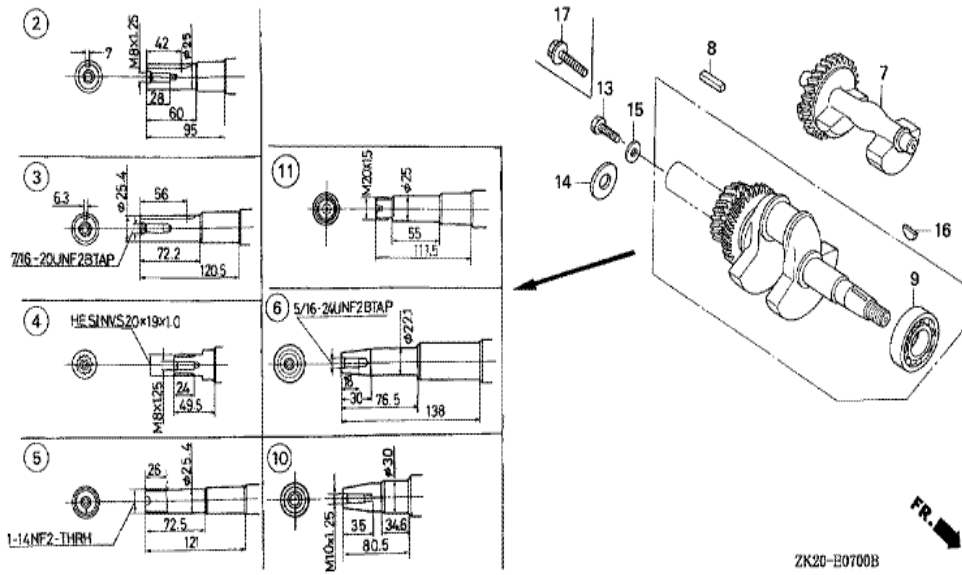

Ref	Partnumber	Description	GX240K1	Serial Numbers
003	13320-ZE2-601	CRANKSHAFT COMP.	1	4773331
003	13320-ZE2-601	CRANKSHAFT COMP.	1	
007	13351-ZE2-010	WEIGHT, BALANCER	1	
008	90745-ZE2-600	KEY, 6.3X6.3X43	1	
008	90745-ZE2-600	KEY, 6.3X6.3X43	1	
009	96100-6206000	BEARING, RADIAL BALL, 6206	1	
016	90741-ZE2-000	KEY, SPECIAL WOODRUFF, 25X18	1	
016	90741-ZE2-000	KEY, SPECIAL WOODRUFF, 25X18	1