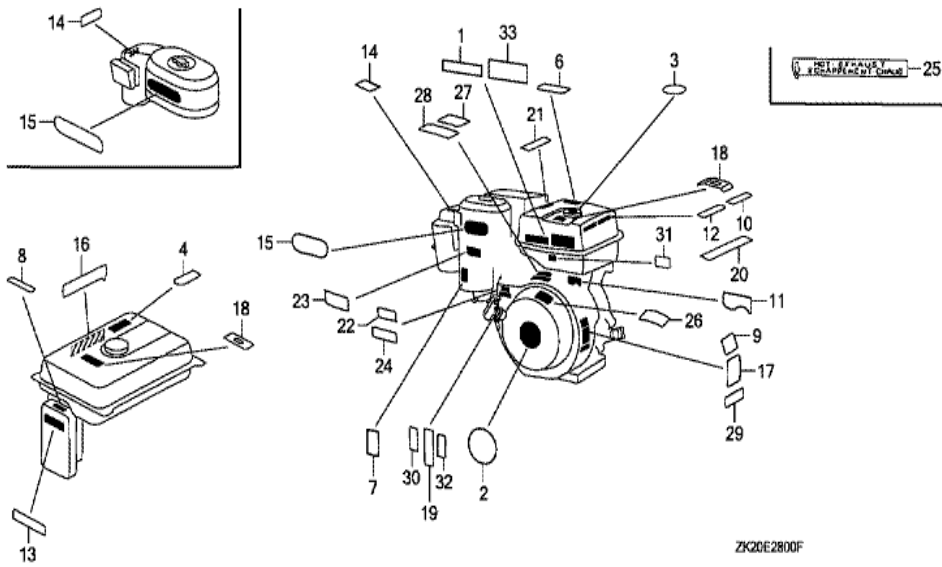

Ref	Partnumber	Description	GX240K1	Serial Numbers
001	87522-ZH9-010	LABEL, CAUTION (ENGLISH, ETC.)	1	
001	87522-ZH9-010	LABEL, CAUTION (ENGLISH, ETC.)	1	
002	87521-ZE2-W01	EMBLEM (GX240 HONDA 8.0)	1	3117235
002	87521-ZE2-W01	EMBLEM (GX240 HONDA 8.0)	1	4192760
002	87521-ZE2-W02	EMBLEM (GX240 HONDA 8.0)	1	4465232
002	87521-ZE2-W02	EMBLEM (GX240 HONDA 8.0)	1	4192761
007	87528-ZE2-810	MARK, CHOKE (ORANGE)	1	3165403
007	87528-ZE2-810	MARK, CHOKE (ORANGE)	1	
010	87532-ZB4-G60	MARK, OIL ALERT (GERMAN)	1	3171791
010	87532-ZB4-H50	MARK, OIL ALERT (FRENCH)	(1)	3171791 3481104
010	87532-ZB4-H50	MARK, OIL ALERT (FRENCH)	1	
012	87532-ZH8-810	MARK, OIL ALERT (ENGLISH)	1	3116815 3302521
012	87532-ZH8-810	MARK, OIL ALERT (ENGLISH)	1