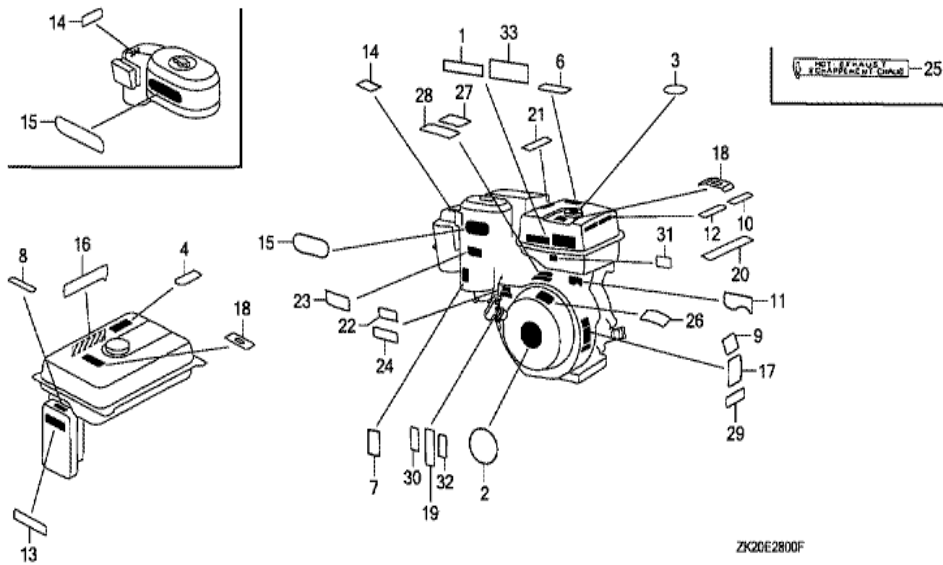

ZK20E2800F

<u>Ref</u>	<u>Partnumber</u>	<u>Description</u>	<u>GX240K1</u>	<u>Serial Numbers</u>
001	87522-ZH9-010	LABEL, CAUTION (ENGLISH, ETC.)	1	
001	87522-ZH9-010	LABEL, CAUTION (ENGLISH, ETC.)	1	
002	87521-ZE2-W02	EMBLEM (GX240 HONDA 8.0)	1	4465232
002	87521-ZE2-W02	EMBLEM (GX240 HONDA 8.0)	1	4465232
002	87521-ZE2-W03	EMBLEM (GX240 HONDA 8.0)	1	
002	87521-ZE2-W03	EMBLEM (GX240 HONDA 8.0)	1	4465233 4847660
002	87521-ZE2-W04	EMBLEM (GX240)	1	4847661
002	87521-ZE2-W04	EMBLEM (GX240)	1	4847661
007	87528-ZE2-810	MARK, CHOKE (ORANGE)	1	3165403
007	87528-ZE2-810	MARK, CHOKE (ORANGE)	1	
012	87530-ZL8-850	MARK, OIL ALERT (ENGLISH)	1	4882110
012	87530-ZL8-850	MARK, OIL ALERT (ENGLISH)	1	4882110
012	87532-ZH8-810	MARK, OIL ALERT (ENGLISH)	1	3116815 3302521
<u>Ref</u>	<u>Partnumber</u>	<u>Description</u>	<u>GX240K1</u>	<u>Serial Numbers</u>
012	87532-ZH8-810	MARK, OIL ALERT (ENGLISH)	1	4882109
031	87135-ZE2-020	LABEL, E-SPEC (15.5X27.5)	1	4785310
031	87135-ZE2-020	LABEL, E-SPEC (15.5X27.5)	1	4785310
032	87114-ZH7-000	LABEL, WARNING (NOT CERTIFIED FOR SALE)	1	4776454
032	87114-ZH7-000	LABEL, WARNING (NOT CERTIFIED FOR SALE)	1	4715686