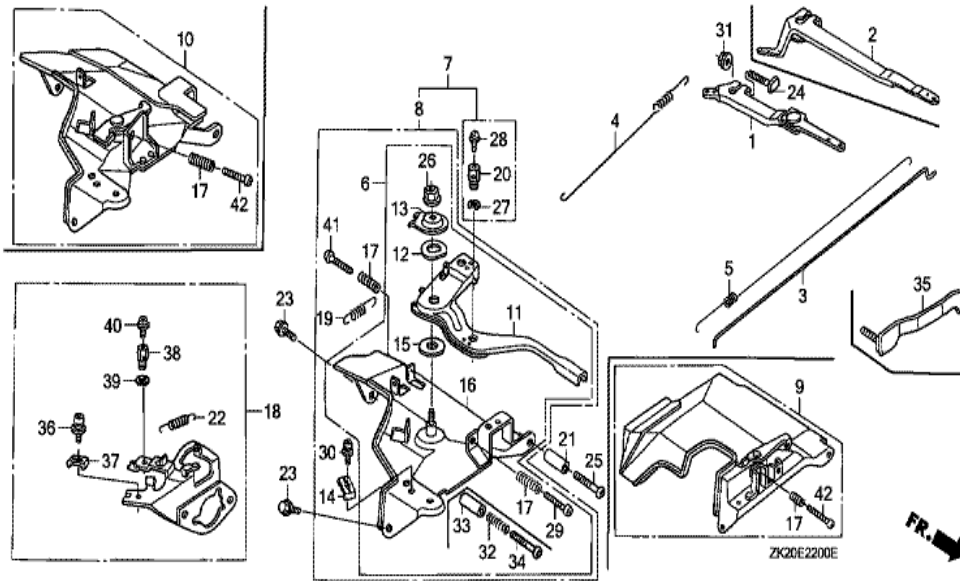

<u>Ref</u>	<u>Partnumber</u>	<u>Description</u>	<u>GX240K1</u>	<u>Serial Numbers</u>
002	16551-ZE2-000	ARM, GOVERNOR	1	
003	16555-ZE2-000	ROD, GOVERNOR	1	
003	16555-ZE2-000	ROD, GOVERNOR	1	
004	16561-ZE2-000	SPRING, GOVERNOR (L=145.0MM) (WIRE DIAME	1	3156815
005	16562-ZE2-000	SPRING, THROTTLE RETURN	1	3337056
006	16570-ZE2-W00	CONTROL ASSY.	1	
011	16571-ZE2-W00	LEVER, CONTROL	1	
011	16571-ZE2-W00	LEVER, CONTROL	1	
012	16574-ZE1-000	SPRING, LEVER	1	3077713
013	16575-ZE2-W00	WASHER, CONTROL LEVER	1	3454257
015	16578-ZE1-000	SPACER, CONTROL LEVER	1	
016	16581-ZE2-W00	BASE COMP., CONTROL (###)	1	3454257
016	16581-ZE2-W00	BASE COMP., CONTROL (###)	1	
<u>Ref</u>	<u>Partnumber</u>	<u>Description</u>	<u>GX240K1</u>	<u>Serial Numbers</u>
017	16584-883-300	SPRING, CONTROL ADJUSTING	(1)	
023	90013-883-000	BOLT, FLANGE, 6X12 (CT200)	2	
024	90015-ZE5-010	BOLT, GOVERNOR ARM	1	
026	90114-SA0-000	NUT, SELF-LOCK, 6MM	1	3454257
029	93500-050280A	SCREW, PAN, 5X28	1	3454257
029	93500-050280A	SCREW, PAN, 5X28	1	
031	94050-06000	NUT, FLANGE, 6MM	1