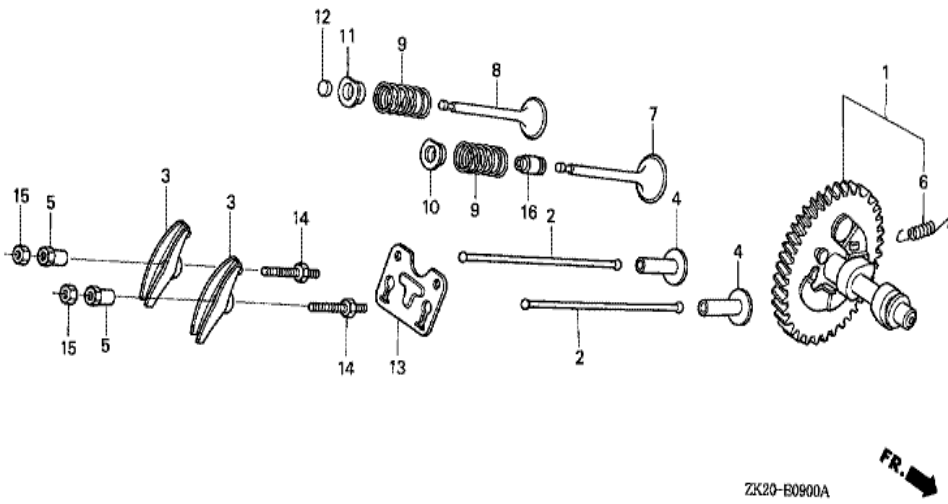

ZK20-E0900A

<u>Ref</u>	<u>Partnumber</u>	<u>Description</u>	<u>GX240K1</u>	<u>Serial Numbers</u>
001	14100-ZE2-W01	CAMSHAFT ASSY.	1	3620689
002	14410-ZE2-013	ROD, PUSH	2	
003	14431-ZE2-010	ARM, VALVE ROCKER	2	
003	14431-ZE2-010	ARM, VALVE ROCKER	2	
004	14441-ZE2-000	LIFTER, VALVE	2	
005	14451-ZE1-013	PIVOT, ROCKER ARM	2	
006	14568-ZE1-000	SPRING, WEIGHT RETURN	1	
007	14711-ZE2-000	VALVE, IN.	1	
008	14721-ZE2-000	VALVE, EX.	1	
009	14751-ZE2-003	SPRING, VALVE	2	
010	14771-ZE2-000	RETAINER, IN. VALVE SPRING	1	
011	14773-ZE2-000	RETAINER, EX. VALVE SPRING	1	
011	14773-ZE2-000	RETAINER, EX. VALVE SPRING	1	
<u>Ref</u>	<u>Partnumber</u>	<u>Description</u>	<u>GX240K1</u>	<u>Serial Numbers</u>
012	14781-ZE2-000	ROTATOR, VALVE	1	
013	14791-ZE2-010	GUIDE, PUSH ROD	1	
014	90012-ZE0-010	BOLT, PIVOT, 8MM	2	
015	90206-ZE1-000	NUT, PIVOT ADJUSTING	2	
016	12209-ZE8-003	SEAL, VALVE STEM	1	4081305