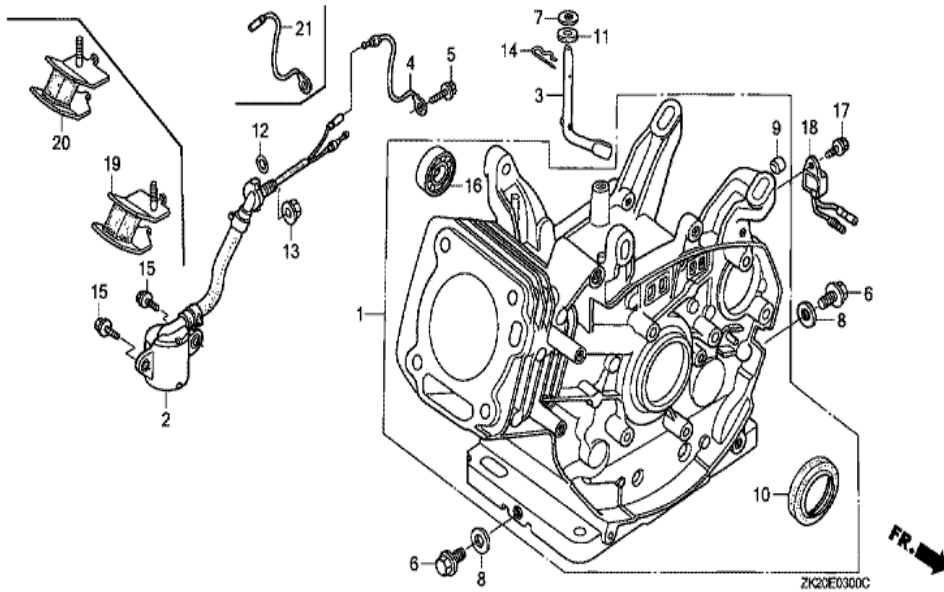

Ref	Partnumber	Description	GX240K1	Serial Numbers
001	12000-ZE2-406	BARREL ASSY., CYLINDER (ALERT)	1	
001	12000-ZE2-406	BARREL ASSY., CYLINDER (ALERT)	1	
002	15510-ZE2-043	SWITCH ASSY., OIL LEVEL	1	
002	15510-ZE2-043	SWITCH ASSY., OIL LEVEL	1	4850561
002	15510-ZE2-053	SWITCH ASSY., OIL LEVEL	1	4850562 4891715
002	15510-ZE2-053	SWITCH ASSY., OIL LEVEL	1	4850562 4891715
002	35480-ZF6-003	SWITCH ASSY., OIL LEVEL	1	4891716
002	35480-ZF6-003	SWITCH ASSY., OIL LEVEL	1	4891716
003	16541-ZE2-010	SHAFT, GOVERNOR ARM	1	
006	90131-883-000	BOLT, DRAIN PLUG, 12X15	2	
007	90446-KE1-000	WASHER, 8.2X17X0.8	1	
008	94109-12000	WASHER, DRAIN PLUG, 12MM	2	
010	91201-890-003	OIL SEAL, 30X46X8	1	
Ref	Partnumber	Description	GX240K1	Serial Numbers
012	91353-671-004	O-RING, 14MM (NOK)	1	
013	94050-10000	NUT, FLANGE, 10MM	1	
014	94251-10000	PIN, LOCK, 10MM	1	3332422
014	94251-10000	PIN, LOCK, 10MM	1	
015	95701-0601200	BOLT, FLANGE, 6X12	2	
017	90013-883-000	BOLT, FLANGE, 6X12 (CT200)	(1)	
018	34150-ZH7-003	ALERT UNIT, OIL	(1)	4853039
018	34150-ZH7-003	ALERT UNIT, OIL	1	4853039
018	34150-ZH7-013	ALERT UNIT, OIL	(1)	4853040
018	34150-ZH7-013	ALERT UNIT, OIL	1	4853040