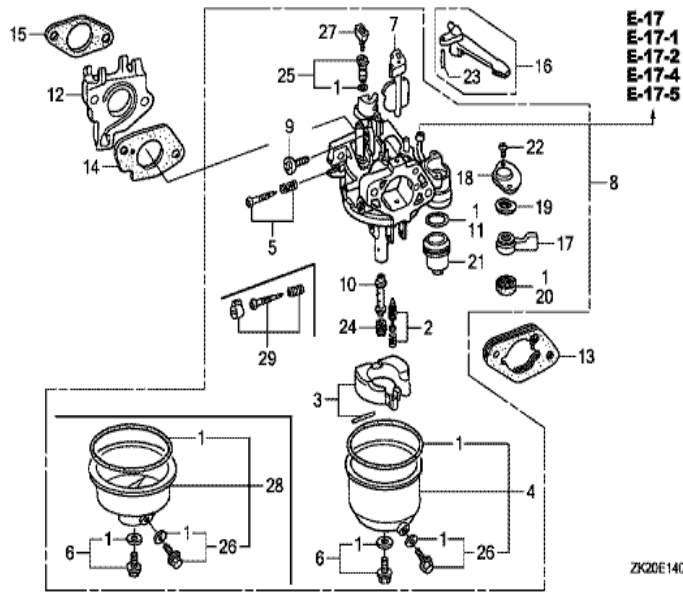

ZK20-E1100A

Ref	Partnumber	Description	GX240K1	Serial Numbers
001	28400-ZE2-W01ZA	STARTER ASSY., RECOIL *R8 *	1	
001	28400-ZE2-W01ZA	STARTER ASSY., RECOIL *R8 *	1	4465232
001	28400-ZE2-W01ZB	STARTER ASSY., RECOIL *NH1*	1	
001	28400-ZE2-W01ZB	STARTER ASSY., RECOIL *NH1*	1	
001	28400-ZE2-W01ZN	STARTER ASSY., RECOIL *R280 *	1	
001	28400-ZE2-W01ZN	STARTER ASSY., RECOIL *R280 *	1	4465233 4914022
001	28400-ZE2-W02ZN	STARTER ASSY., RECOIL *R280*	1	4914023
001	28400-ZE2-W02ZN	STARTER ASSY., RECOIL *R280*	1	4914023
002	28410-ZE2-W01ZA	CASE COMP., RECOIL STARTER *R8 *	1	
002	28410-ZE2-W01ZA	CASE COMP., RECOIL STARTER *R8 *	1	4465232
002	28410-ZE2-W01ZB	CASE COMP., RECOIL STARTER *NH1 *	1	
002	28410-ZE2-W01ZB	CASE COMP., RECOIL STARTER *NH1 *	1	
002	28410-ZE2-W01ZN	CASE COMP., RECOIL STARTER *R280 *	1	4465233
002	28410-ZE2-W01ZN	CASE COMP., RECOIL STARTER *R280 *	1	4465233
003	28421-ZE2-W01	PULLEY, RECOIL STARTER	1	
004	28422-ZE2-W01	RATCHET, STARTER	2	
005	28441-ZE2-W01	SPRING, FRICTION	1	
006	28442-ZE2-W01	SPRING, STARTER RETURN	1	
007	28443-ZE2-W01	SPRING, RATCHET	2	
008	28444-ZE2-W01	RETAINER, SPRING	1	
010	28461-ZE2-W02	GRIP, STARTER	1	4914022
010	28461-ZE2-W02	GRIP, STARTER	1	4914022
010	28461-ZE2-W03	GRIP, STARTER	1	
010	28461-ZE2-W03	GRIP, STARTER	1	4914023
011	28462-ZE2-W11	ROPE, RECOIL STARTER	1	
011	28462-ZE2-W11	ROPE, RECOIL STARTER	1	
013	90004-ZE2-W01	SCREW, CENTER	1	
014	90008-ZE2-003	BOLT, FLANGE, 6X10	3	

Ref	Partnumber	Description	GX240K1	Serial Numbers
002	16731-ZE2-003	CLIP, TUBE	1	
003	19610-ZE2-010ZL	COVER COMP., FAN *R280 *	(1)	
003	19610-ZE2-010ZL	COVER COMP., FAN *R280 *	1	
005	19631-ZE2-D00	SHROUD	1	
012	36100-ZH7-003	SWITCH ASSY., ENGINE STOP	1	
012	36100-ZH7-003	SWITCH ASSY., ENGINE STOP	1	
014	90013-883-000	BOLT, FLANGE, 6X12 (CT200)	6	3116815
016	90684-ZA0-601	CLIP, HARNESS	1	3132286