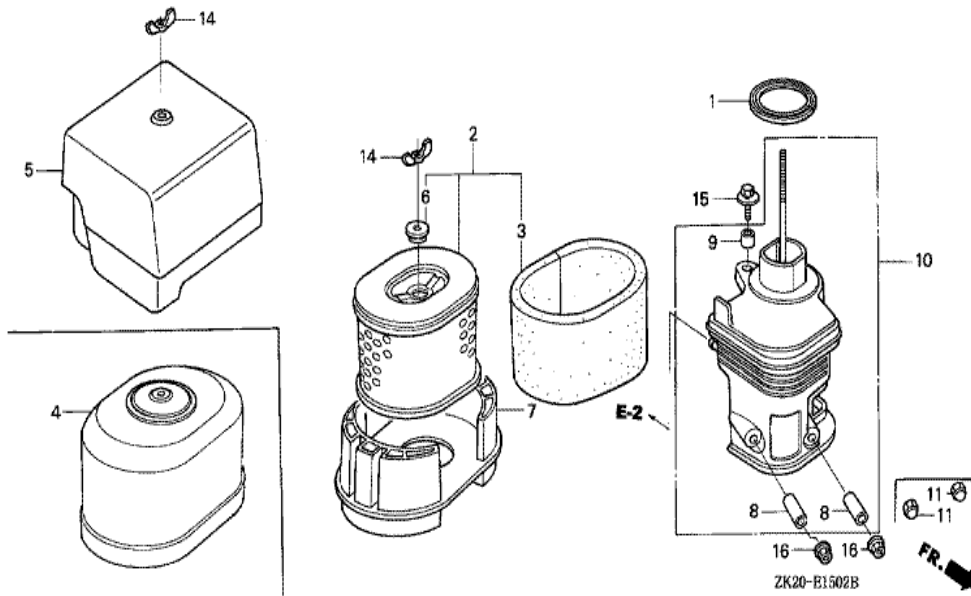

<u>Ref</u>	<u>Partnumber</u>	<u>Description</u>	<u>GX240K1</u>	<u>Serial Numbers</u>
001	16271-ZE2-010	PACKING, ELBOW	1	
001	16271-ZE2-010	PACKING, ELBOW	1	
002	17210-ZE2-822	ELEMENT, AIR CLEANER (DUAL)	1	
003	17218-ZE2-821	FILTER, OUTER	1	
005	17231-ZH9-820	COVER, AIR CLEANER	1	
006	17232-891-000	GROMMET, AIR CLEANER	1	
007	17235-ZE2-820	NOSE, SILENCER	1	
008	17238-ZE2-310	COLLAR, AIR CLEANER	2	
009	17239-ZE1-000	COLLAR B, AIR CLEANER	1	
010	17410-ZE2-020	ELBOW COMP., AIR CLEANER	1	
014	90325-044-000	NUT, TOOL BOX SETTING	2	
015	90009-ZE2-003	BOLT-WASHER, 6X22	1	
015	90009-ZE2-003	BOLT-WASHER, 6X22	(1)	
<u>Ref</u>	<u>Partnumber</u>	<u>Description</u>	<u>GX240K1</u>	<u>Serial Numbers</u>
016	94050-06000	NUT, FLANGE, 6MM	2