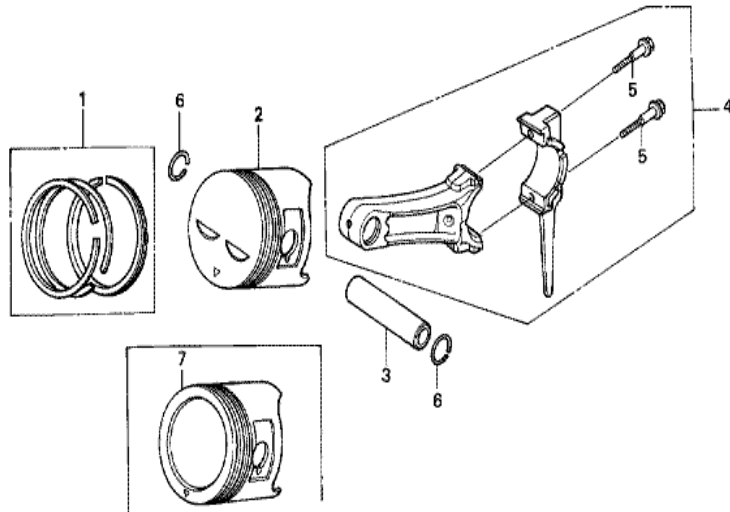

ZK20-E0800A

Ref	Partnumber	Description	GX240K1	Serial Numbers
001	13010-Z5F-004	RING SET, PISTON (STD.) (TEIKOKU)	1	4869815
001	13010-ZE2-921	RING SET, PISTON (STD.) (TEIKOKU)	1	4869814
001	13010-ZE2-921	RING SET, PISTON (STD.) (TEIKOKU)	1	4869814
001	13010-ZE2-922	RING SET, PISTON (STD.) (NIPPON)	1	
001	13010-ZE2-922	RING SET, PISTON (STD.) (NIPPON)	1	4869814
001	13011-Z5F-004	RING SET, PISTON (0.25) (TEIKOKU)	(1)	4869815
001	13011-Z5F-004	RING SET, PISTON (0.25) (TEIKOKU)	(1)	4869815
001	13011-ZE2-921	RING SET, PISTON (0.25) (TEIKOKU)	(1)	
001	13011-ZE2-921	RING SET, PISTON (0.25) (TEIKOKU)	(1)	4869814
001	13011-ZE2-922	RING SET, PISTON (0.25) (NIPPON)	(1)	4081305
001	13011-ZE2-922	RING SET, PISTON (0.25) (NIPPON)	(1)	4869814
001	13012-Z5F-004	RING SET, PISTON (0.50) (TEIKOKU)	(1)	4869815
001	13012-Z5F-004	RING SET, PISTON (0.50) (TEIKOKU)	(1)	4869815