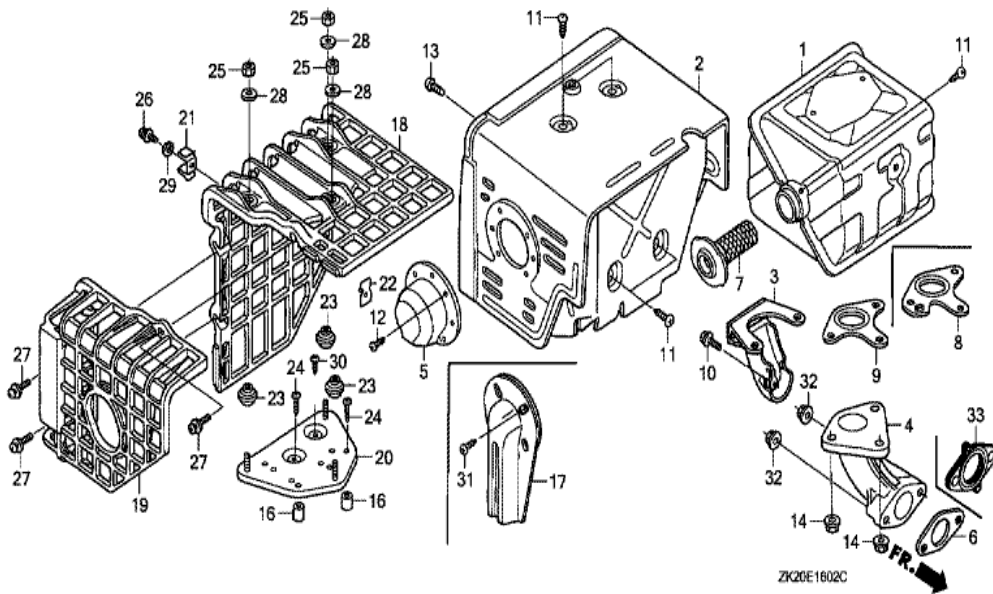

Ref	Partnumber	Description	GX240K1	Serial Numbers
001	18310-ZE2-W61	MUFFLER COMP. (100DB)	1	
002	18320-ZE2-W61	PROTECTOR COMP., MUFFLER	1	
002	18320-ZE2-W62	PROTECTOR COMP., MUFFLER	1	
004	18330-ZH9-N00	PIPE, EX.	1	
009	18381-ZE2-800	GASKET, MUFFLER (NIPPON LEAKLESS)	1	
011	90050-ZE1-000	SCREW, TAPPING, 5X8	4	
013	90006-ZE2-000	SCREW, TAPPING, 6X10	1	
013	90006-ZE2-000	SCREW, TAPPING, 6X10	(1)	3151975
014	94050-08000	NUT, FLANGE, 8MM	3	
032	94050-08000	NUT, FLANGE, 8MM	2	
033	18333-ZF6-W01	GASKET, EX. PIPE	1	3844353