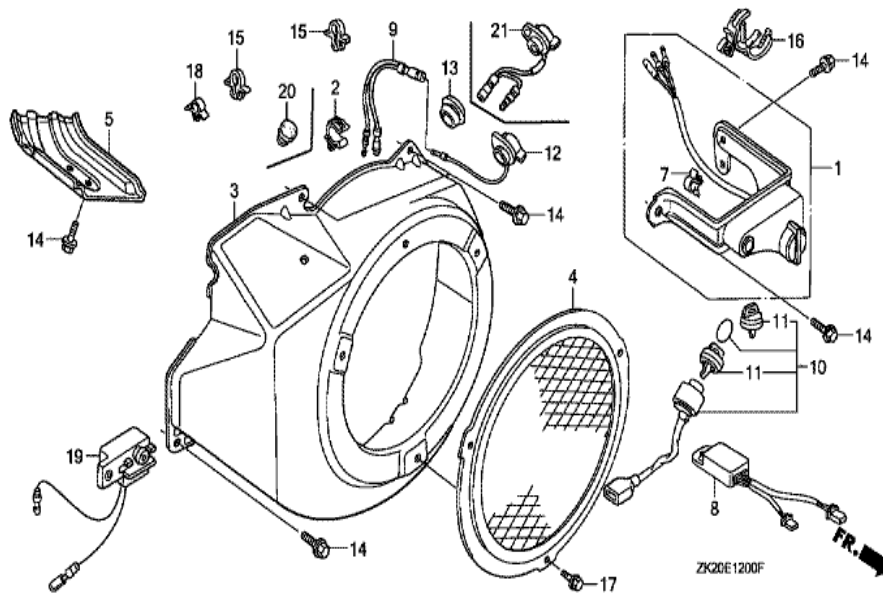

ZK20-E1100A

Ref	Partnumber	Description	GX240K1	Serial Numbers
001	28400-ZE2-W01ZA	STARTER ASSY., RECOIL *R8 *	1	
001	28400-ZE2-W01ZA	STARTER ASSY., RECOIL *R8 *	1	4465232
001	28400-ZE2-W01ZB	STARTER ASSY., RECOIL *NH1*	1	
001	28400-ZE2-W01ZB	STARTER ASSY., RECOIL *NH1*	1	
001	28400-ZE2-W01ZN	STARTER ASSY., RECOIL *R280 *	1	
001	28400-ZE2-W01ZN	STARTER ASSY., RECOIL *R280 *	1	4465233 4914022
001	28400-ZE2-W02ZN	STARTER ASSY., RECOIL *R280*	1	4914023
001	28400-ZE2-W02ZN	STARTER ASSY., RECOIL *R280*	1	4914023
002	28410-ZE2-W01ZA	CASE COMP., RECOIL STARTER *R8 *	1	
002	28410-ZE2-W01ZA	CASE COMP., RECOIL STARTER *R8 *	1	4465232
002	28410-ZE2-W01ZB	CASE COMP., RECOIL STARTER *NH1 *	1	
002	28410-ZE2-W01ZB	CASE COMP., RECOIL STARTER *NH1 *	1	
002	28410-ZE2-W01ZN	CASE COMP., RECOIL STARTER *R280 *	1	4465233
002	28410-ZE2-W01ZN	CASE COMP., RECOIL STARTER *R280 *	1	4465233
003	28421-ZE2-W01	PULLEY, RECOIL STARTER	1	
004	28422-ZE2-W01	RATCHET, STARTER	2	
005	28441-ZE2-W01	SPRING, FRICTION	1	
006	28442-ZE2-W01	SPRING, STARTER RETURN	1	
007	28443-ZE2-W01	SPRING, RATCHET	2	
008	28444-ZE2-W01	RETAINER, SPRING	1	
010	28461-ZE2-W02	GRIP, STARTER	1	4914022
010	28461-ZE2-W02	GRIP, STARTER	1	4914022
010	28461-ZE2-W03	GRIP, STARTER	1	
010	28461-ZE2-W03	GRIP, STARTER	1	4914023
011	28462-ZE2-W11	ROPE, RECOIL STARTER	1	
011	28462-ZE2-W11	ROPE, RECOIL STARTER	1	
013	90004-ZE2-W01	SCREW, CENTER	1	
014	90008-ZE2-003	BOLT, FLANGE, 6X10	3	

Ref	Partnumber	Description	GX240K1	Serial Numbers
002	16731-ZE2-003	CLIP, TUBE	1	
003	19610-ZE2-010ZL	COVER COMP., FAN *R280 *	(1)	
003	19610-ZE2-010ZL	COVER COMP., FAN *R280 *	1	
005	19631-ZE2-D00	SHROUD	1	
012	36100-ZH7-003	SWITCH ASSY., ENGINE STOP	1	
012	36100-ZH7-003	SWITCH ASSY., ENGINE STOP	1	
014	90013-883-000	BOLT, FLANGE, 6X12 (CT200)	6	3116815
016	90684-ZA0-601	CLIP, HARNESS	1	3132286