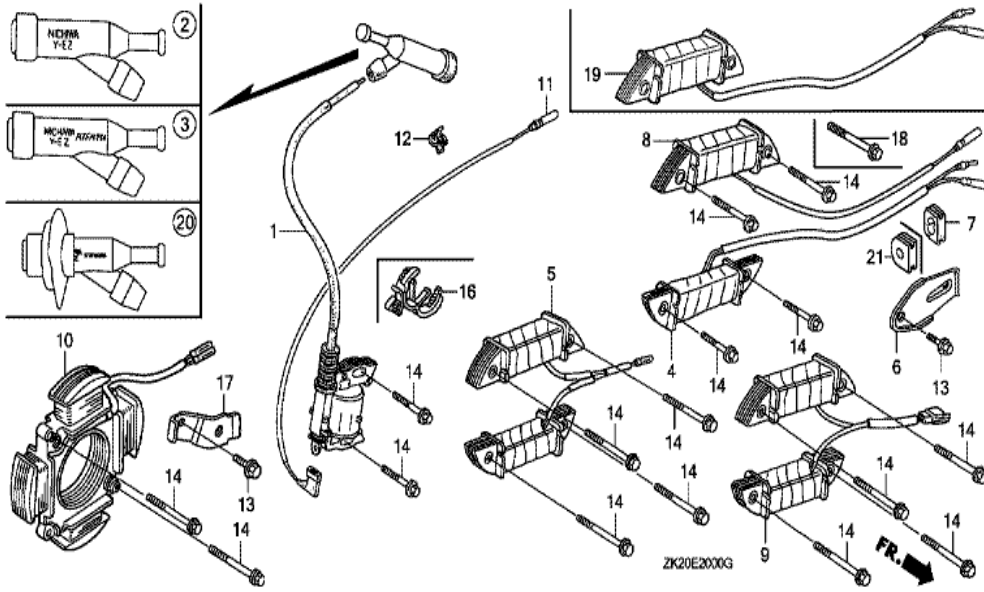

Ref	Partnumber	Description	GX240K1	Serial Numbers
001	30500-ZF6-W02	COIL ASSY., IGNITION	1	4847591
001	30500-ZF6-W02	COIL ASSY., IGNITION	1	
001	30500-ZF6-W03	COIL ASSY., IGNITION	1	4940312
001	30500-ZF6-W03	COIL ASSY., IGNITION	1	4847592
003	30700-ZE1-013	CAP ASSY., NOISE SUPPRESSOR (NICHIIWA Y-E	1	3860625
007	31512-ZE2-000	GROMMET, CORD	1	
011	36101-ZE1-010	CORD, STOP SWITCH (370MM)	1	
014	90015-883-000	BOLT, FLANGE, 6X28 (CT200)	N