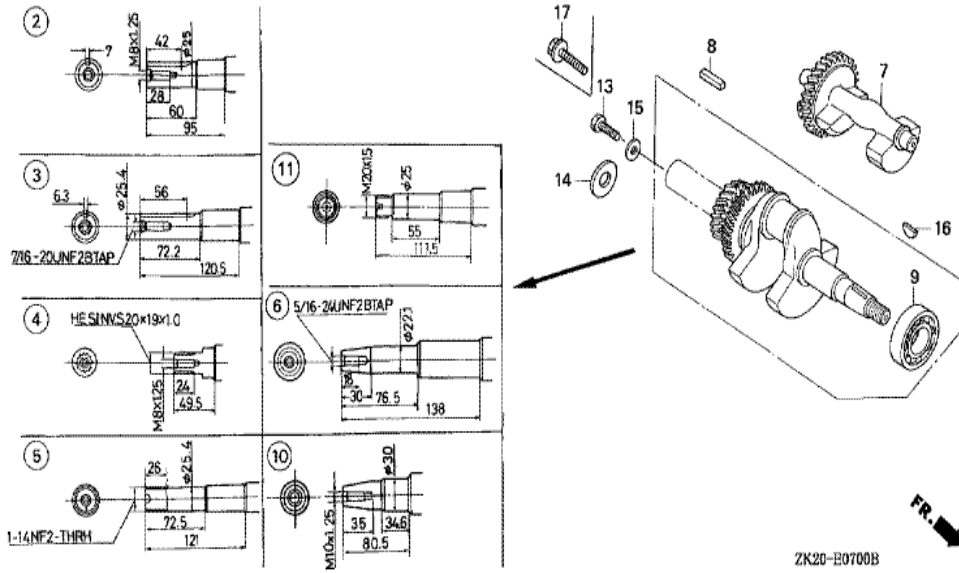

Ref	Partnumber	Description	GX240K1	Serial Numbers
005	13310-ZE2-651	CRANKSHAFT COMP.	1	4773271
005	13310-ZE2-651	CRANKSHAFT COMP.	1	4773271
005	13310-ZE2-652	CRANKSHAFT COMP.	1	4773272
005	13310-ZE2-652	CRANKSHAFT COMP.	1	4773272
009	96100-6206000	BEARING, RADIAL BALL, 6206	1	
016	90741-ZE2-000	KEY, SPECIAL WOODRUFF, 25X18	1	
016	90741-ZE2-000	KEY, SPECIAL WOODRUFF, 25X18	1