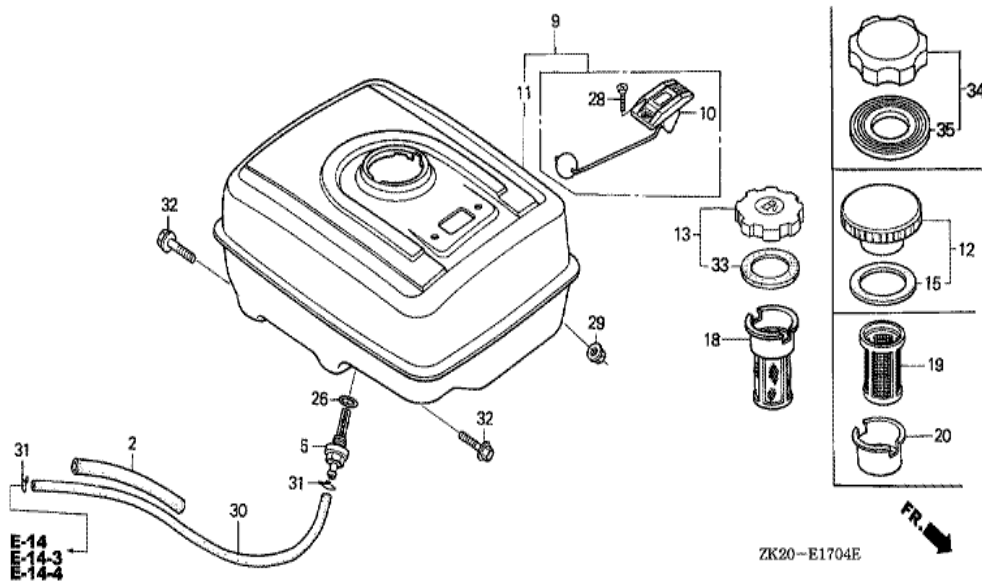

Ref	Partnumber	Description	GX240K1	Serial Numbers
002	16854-ZH8-000	RUBBER, SUPPORTER (107MM)	1	3411798
002	16854-ZH8-000	RUBBER, SUPPORTER (107MM)	1	
005	16955-ZE1-000	JOINT, FUEL TANK	1	
011	17510-ZE2-010ZA	TANK COMP., FUEL *NH31 *	1	
011	17510-ZE2-010ZA	TANK COMP., FUEL *NH31 *	1	4568628
011	17510-ZE2-010ZD	TANK COMP., FUEL *NH1 *	1	4568628
011	17510-ZE2-010ZD	TANK COMP., FUEL *NH1 *	1	4568628
011	17510-ZE2-020ZA	TANK COMP., FUEL *NH31 *	1	4568629 4776725
011	17510-ZE2-020ZA	TANK COMP., FUEL *NH31 *	1	4568629 4776725
011	17510-ZE2-020ZD	TANK COMP., FUEL *NH1 *	1	4568629 4776725
011	17510-ZE2-020ZD	TANK COMP., FUEL *NH1 *	1	4568629 4776725
011	17510-ZE2-800ZA	TANK COMP., FUEL *NH1 *	1	4776726 4845181
011	17510-ZE2-800ZA	TANK COMP., FUEL *NH1 *	1	4776726
Ref	Partnumber	Description	GX240K1	Serial Numbers
011	17510-ZE2-800ZC	TANK COMP., FUEL *NH31 *	1	4776726 4845181
011	17510-ZE2-800ZC	TANK COMP., FUEL *NH31 *	1	4776726 4845181
011	17510-ZE2-801ZC	TANK COMP., FUEL *NH31 *	1	4845182
011	17510-ZE2-801ZC	TANK COMP., FUEL *NH31 *	1	4845182
013	17620-ZH7-023	CAP COMP., FUEL FILLER (BLACK)	(1)	3254424
013	17620-ZH7-023	CAP COMP., FUEL FILLER (BLACK)	1	4495553
026	91353-671-004	O-RING, 14MM (NOK)	1	
029	94050-08000	NUT, FLANGE, 8MM	2	
030	95001-4522240	TUBE, FUEL, 4.5X222 (95001-45001-60M)	1	
031	95002-02080	CLIP, TUBE (B8)	2	
032	95701-0802500	BOLT, FLANGE, 8X25	2	
032	95701-0802500	BOLT, FLANGE, 8X25	2	
033	17631-ZH7-003	PACKING, FUEL FILLER CAP (39X58X3)	1	4495553
033	17631-ZH7-003	PACKING, FUEL FILLER CAP (39X58X3)	1	4495553
034	17620-Z0T-305	CAP COMP., FUEL FILLER (CHROME PLATED)	1	4495554
034	17620-Z0T-305	CAP COMP., FUEL FILLER (CHROME PLATED)	1	4495554
035	17631-Z0T-812	PACKING, FUEL FILLER CAP (39X62X3) (TOUY)	1	4495554
035	17631-Z0T-812	PACKING, FUEL FILLER CAP (39X62X3) (TOUY)	1	4495554