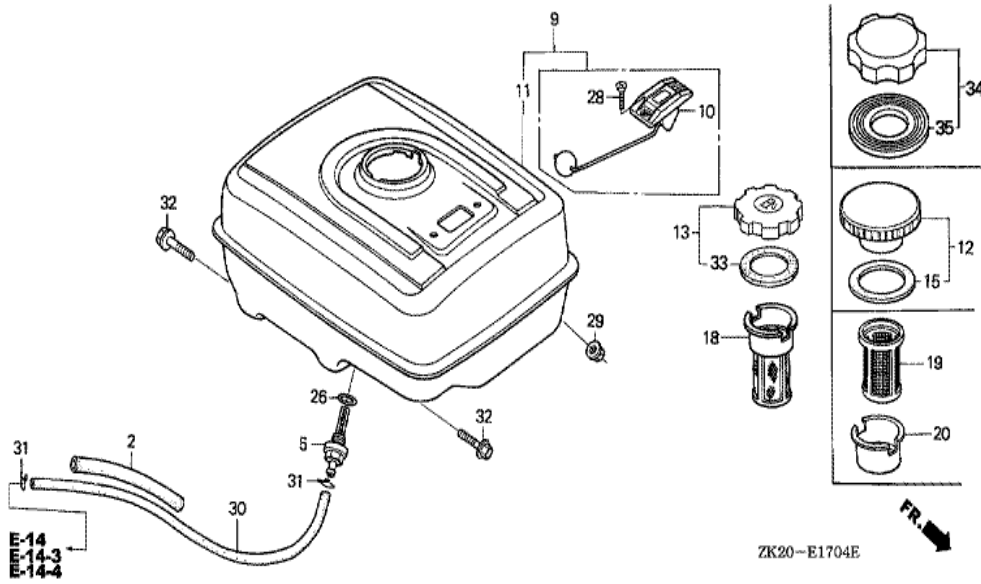

Ref	Partnumber	Description	GX240K1	Serial Numbers
002	16854-ZH8-000	RUBBER, SUPPORTER (107MM)	1	3411798
002	16854-ZH8-000	RUBBER, SUPPORTER (107MM)	1	
005	16955-ZE1-000	JOINT, FUEL TANK	1	
011	17510-ZE2-020ZA	TANK COMP., FUEL *NH31 *	1	4568629 4776725
011	17510-ZE2-020ZA	TANK COMP., FUEL *NH31 *	1	
013	17620-ZH7-023	CAP COMP., FUEL FILLER (BLACK)	(1)	3254424
018	17672-ZE2-W01	FILTER, FUEL	1	3200766
026	91353-671-004	O-RING, 14MM (NOK)	1	
029	94050-08000	NUT, FLANGE, 8MM	2	
030	95001-4522240	TUBE, FUEL, 4.5X222 (95001-45001-60M)	1	
031	95002-02080	CLIP, TUBE (B8)	2	
032	95701-0802500	BOLT, FLANGE, 8X25	2	
032	95701-0802500	BOLT, FLANGE, 8X25	2	
Ref	Partnumber	Description	GX240K1	Serial Numbers
033	17631-ZH7-003	PACKING, FUEL FILLER CAP (39X58X3)	1	4495553