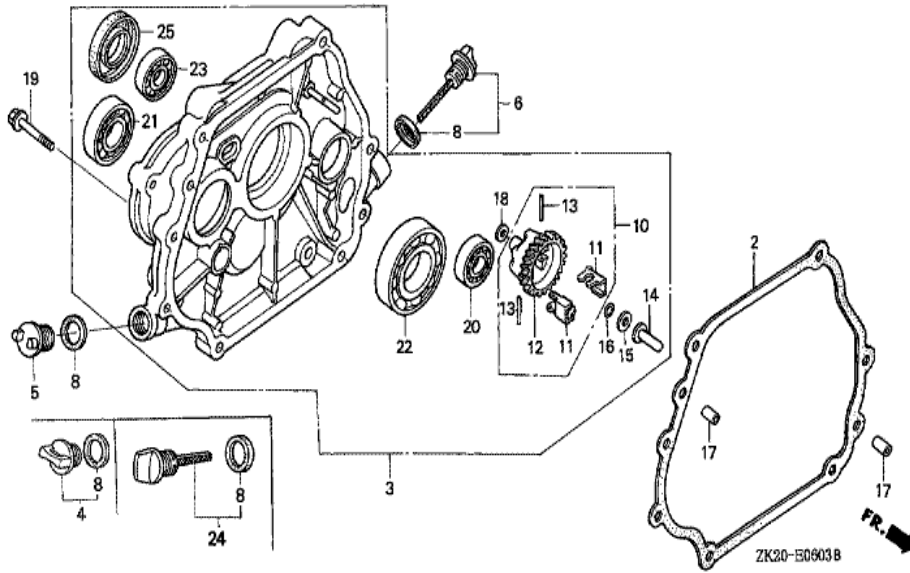

<u>Ref</u>	<u>Partnumber</u>	<u>Description</u>	<u>GX240K1</u>	<u>Serial Numbers</u>
002	11381-ZE2-801	PACKING, CASE COVER	1	
003	11300-ZE2-610	COVER ASSY., CRANKCASE	1	4211335
003	11300-ZE2-610	COVER ASSY., CRANKCASE	1	
004	15600-ZG4-003	CAP ASSY., OIL FILLER	1	3210414
006	15600-735-003	CAP ASSY., OIL FILLER	1	
006	15600-735-003	CAP ASSY., OIL FILLER	1	3210414
008	15625-ZE1-003	PACKING, OIL FILLER CAP	2	
008	15625-ZE1-003	PACKING, OIL FILLER CAP	2	
010	16510-ZE2-000	GOVERNOR ASSY.	1	
011	16511-ZE2-000	WEIGHT, GOVERNOR	2	
012	16512-ZE2-000	HOLDER, GOVERNOR WEIGHT	1	
013	16513-ZE2-000	PIN, GOVERNOR WEIGHT	2	
014	16531-Z0A-000	SLIDER, GOVERNOR	1	
<u>Ref</u>	<u>Partnumber</u>	<u>Description</u>	<u>GX240K1</u>	<u>Serial Numbers</u>
014	16531-Z0A-000	SLIDER, GOVERNOR	1	4211336
016	90602-ZE1-000	CLIP, GOVERNOR HOLDER	1	
017	90701-HC4-000	DOWEL PIN, 8X12	2	
018	94101-06800	WASHER, PLAIN, 6MM	1	
019	95701-0803500	BOLT, FLANGE, 8X35	7	
021	96100-6204000	BEARING, RADIAL BALL, 6204	1	
022	96100-6206000	BEARING, RADIAL BALL, 6206	1