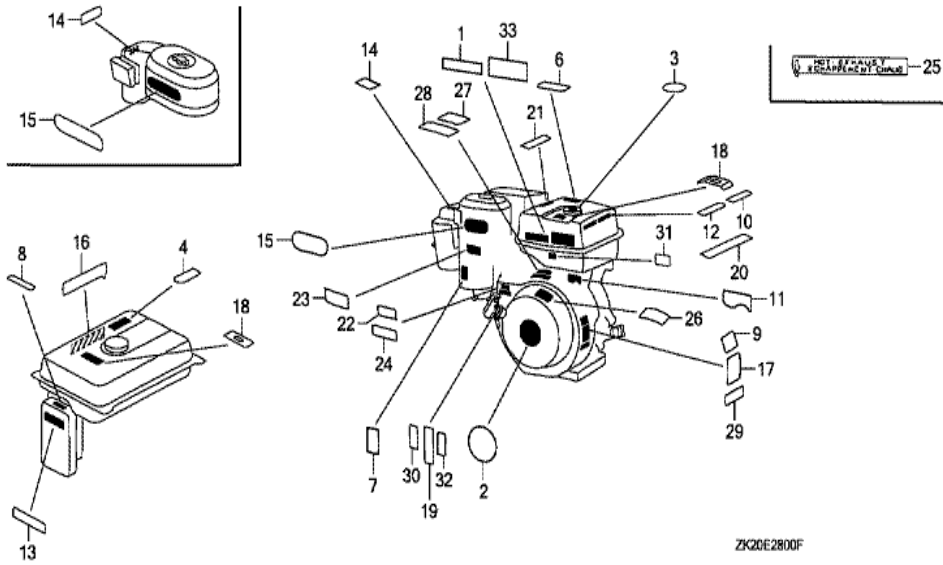

Ref	Partnumber	Description	GX240K1	Serial Numbers
001	87522-ZH8-W40	MARK, CAUTION (PICTOGRAPH)	1	4528690
001	87522-ZH8-W40	MARK, CAUTION (PICTOGRAPH)	1	3684579
007	87528-ZF6-W40	MARK, CHOKE (BLACK)	1	3302522
007	87528-ZF6-W40	MARK, CHOKE (BLACK)	1	
015	87535-ZE1-840	MARK, AIR CLEANER SALES POINT	1	
024	87532-ZH8-W40	MARK, THROTTLE INDICATION	1