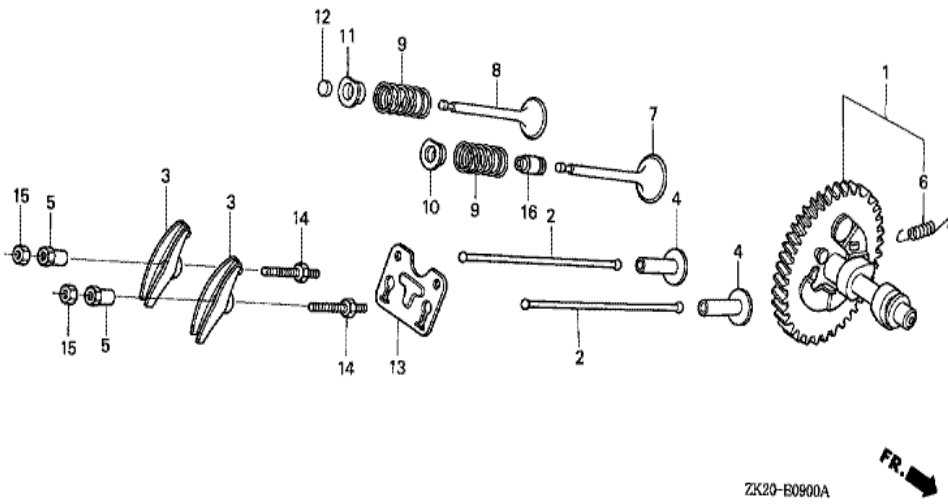

ZK20-E0900A

<u>Ref</u>	<u>Partnumber</u>	<u>Description</u>	<u>GX240K1</u>	<u>Serial Numbers</u>
001	14100-ZH9-010	CAMSHAFT ASSY.	1	3620889
001	14100-ZH9-010	CAMSHAFT ASSY.	1	
002	14410-ZE2-013	ROD, PUSH	2	
003	14431-ZE2-010	ARM, VALVE ROCKER	2	
003	14431-ZE2-010	ARM, VALVE ROCKER	2	
004	14441-ZE2-000	LIFTER, VALVE	2	
005	14451-ZE1-013	PIVOT, ROCKER ARM	2	
006	14568-ZE1-000	SPRING, WEIGHT RETURN	1	
007	14711-ZE2-000	VALVE, IN.	1	
008	14721-ZE2-000	VALVE, EX.	1	
009	14751-ZE2-003	SPRING, VALVE	2	
010	14771-ZE2-000	RETAINER, IN. VALVE SPRING	1	
011	14773-ZE2-000	RETAINER, EX. VALVE SPRING	1	
<u>Ref</u>	<u>Partnumber</u>	<u>Description</u>	<u>GX240K1</u>	<u>Serial Numbers</u>
011	14773-ZE2-000	RETAINER, EX. VALVE SPRING	1	
012	14781-ZE2-000	ROTATOR, VALVE	1	
013	14791-ZE2-010	GUIDE, PUSH ROD	1	
014	90012-ZE0-010	BOLT, PIVOT, 8MM	2	
015	90206-ZE1-000	NUT, PIVOT ADJUSTING	2