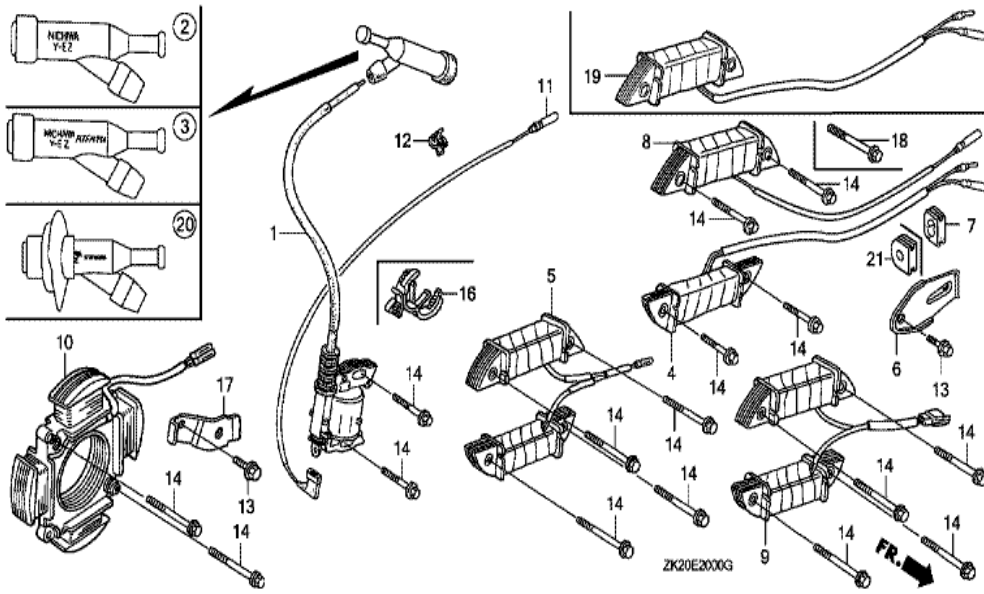

Ref	Partnumber	Description	GX240K1	Serial Numbers
001	30500-ZF6-W02	COIL ASSY., IGNITION	1	
001	30500-ZF6-W02	COIL ASSY., IGNITION	1	
003	30700-ZE1-013	CAP ASSY., NOISE SUPPRESSOR (NICHIIWA Y-E	1	3860625
007	31512-ZE2-000	GROMMET, CORD	1	
011	36101-ZE1-010	CORD, STOP SWITCH (370MM)	1	
012	36103-ZE1-000	HOLDER, STOP SWITCH CORD	1	
012	36103-ZE1-000	HOLDER, STOP SWITCH CORD	1	
014	90015-883-000	BOLT, FLANGE, 6X28 (CT200)	N