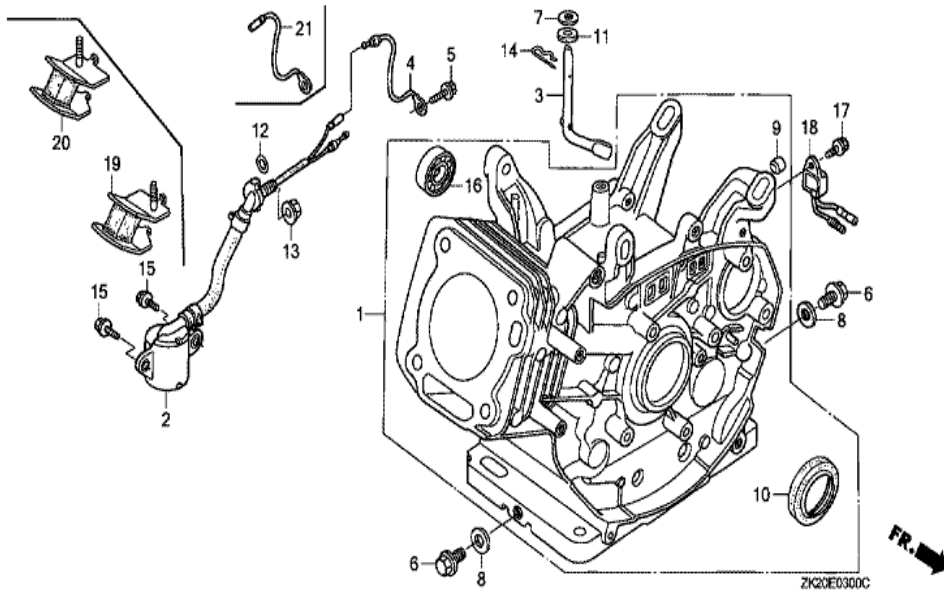

Ref	Partnumber	Description	GX240K1	Serial Numbers
001	12000-ZE2-040	BARREL ASSY., CYLINDER (STD.)	1	4081304
003	16541-ZE2-010	SHAFT, GOVERNOR ARM	1	
006	90131-883-000	BOLT, DRAIN PLUG, 12X15	2	
007	90446-KE1-000	WASHER, 8.2X17X0.8	1	
008	94109-12000	WASHER, DRAIN PLUG, 12MM	2	
009	90801-ZE2-003	PLUG, SEALING (RUBBER 10MM)	1	
010	91201-890-003	OIL SEAL, 30X46X8	1	
014	94251-10000	PIN, LOCK, 10MM	1	3332422
014	94251-10000	PIN, LOCK, 10MM	1