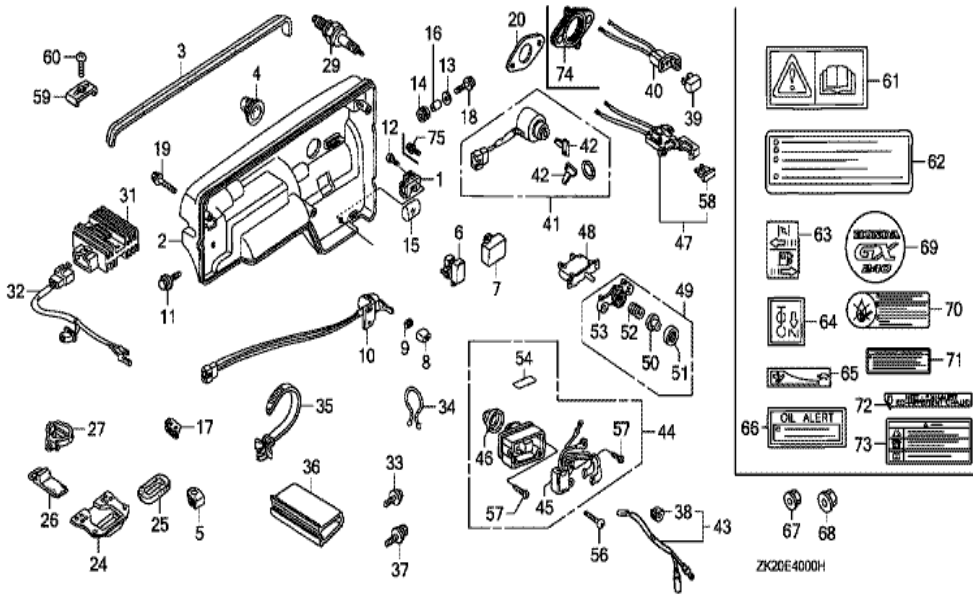

Ref	Partnumber	Description	GX240K1	Serial Numbers
029	98079-56855	PLUG, SPARK (W20EPR-U) (DENSO)	1	
029	98079-56855	PLUG, SPARK (W20EPR-U) (DENSO)	1