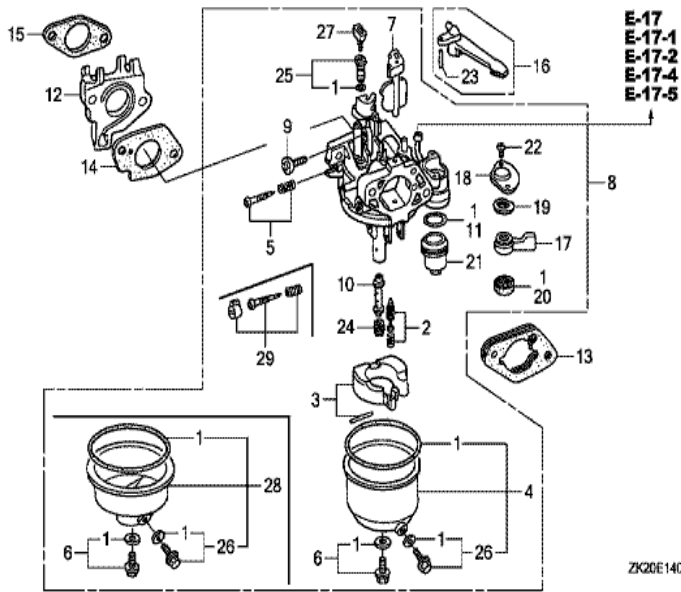

ZK20-E1100A

<u>Ref</u>	<u>Partnumber</u>	<u>Description</u>	<u>GX240K1</u>	<u>Serial Numbers</u>
001	28400-ZE2-W01ZA	STARTER ASSY., RECOIL *R8 *	1	
002	28410-ZE2-W01ZA	CASE COMP., RECOIL STARTER *R8 *	1	
003	28421-ZE2-W01	PULLEY, RECOIL STARTER	1	
004	28422-ZE2-W01	RATCHET, STARTER	2	
005	28441-ZE2-W01	SPRING, FRICTION	1	
006	28442-ZE2-W01	SPRING, STARTER RETURN	1	
007	28443-ZE2-W01	SPRING, RATCHET	2	
008	28444-ZE2-W01	RETAINER, SPRING	1	
010	28461-ZE2-W02	GRIP, STARTER	1	4914022
011	28462-ZE2-W01	ROPE, RECOIL STARTER	1	3793540
011	28462-ZE2-W01	ROPE, RECOIL STARTER	1	3793540
011	28462-ZE2-W11	ROPE, RECOIL STARTER	1	
011	28462-ZE2-W11	ROPE, RECOIL STARTER	1	3793541
<u>Ref</u>	<u>Partnumber</u>	<u>Description</u>	<u>GX240K1</u>	<u>Serial Numbers</u>
012	28469-ZE2-W01	REINFORCEMENT, GRIP	1	
012	28469-ZE2-W01	REINFORCEMENT, GRIP	1	3793540
013	90004-ZE2-W01	SCREW, CENTER	1	
014	95701-0600800	BOLT, FLANGE, 6X8	3	
014	95701-0600800	BOLT, FLANGE, 6X8	3	

Ref	Partnumber	Description	GX240K1	Serial Numbers
002	16731-ZE2-003	CLIP, TUBE	1	
003	19610-ZE2-010ZA	COVER COMP., FAN *R8 *	1	
005	19631-ZE2-D00	SHROUD	1	
009	32197-ZH8-003	SUB HARNESS	1	3116815 3566259
012	36100-ZH8-W41	SWITCH ASSY., ENGINE STOP	1	3313582
012	36100-ZH8-W41	SWITCH ASSY., ENGINE STOP	1	
014	90013-883-000	BOLT, FLANGE, 6X12 (CT200)	8	3116814
014	90013-883-000	BOLT, FLANGE, 6X12 (CT200)	6	3116815

ZK20E1403E

Ref	Partnumber	Description	GX240K1	Serial Numbers
001	16010-ZE2-812	GASKET SET	1	
002	16011-ZA0-931	VALVE SET, FLOAT	1	
003	16013-ZA0-931	FLOAT SET	1	
005	16016-ZE0-005	SCREW SET, PILOT	(1)	
006	16028-ZE0-005	SCREW SET	1	
007	16044-ZE2-005	CHOKE SET	1	
008	16100-ZE2-W11	CARBURETOR ASSY. (BE16D B)	1	
008	16100-ZE2-W11	CARBURETOR ASSY. (BE16D B)	1	
009	16124-ZE0-005	SCREW, THROTTLE STOP	1	
010	16166-ZE2-015	NOZZLE, MAIN	1	
011	16173-001-004	PACKING, FUEL STRAINER CUP	(1)	
012	16211-ZE2-000	INSULATOR, CARBURETOR	1	4926607
013	16220-ZA0-702	SPACER COMP., CARBURETOR	1	