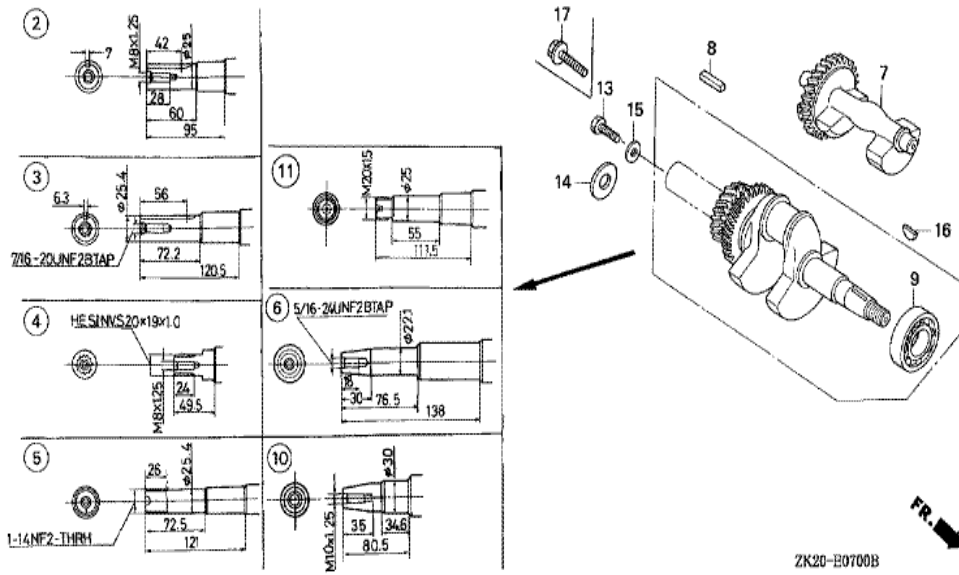

Ref	Partnumber	Description	GX240K1	Serial Numbers
004	13310-ZE2-611	CRANKSHAFT COMP.	1	4769508
009	96100-6206000	BEARING, RADIAL BALL, 6206	1	
016	90741-ZE2-000	KEY, SPECIAL WOODRUFF, 25X18	1	
016	90741-ZE2-000	KEY, SPECIAL WOODRUFF, 25X18	1