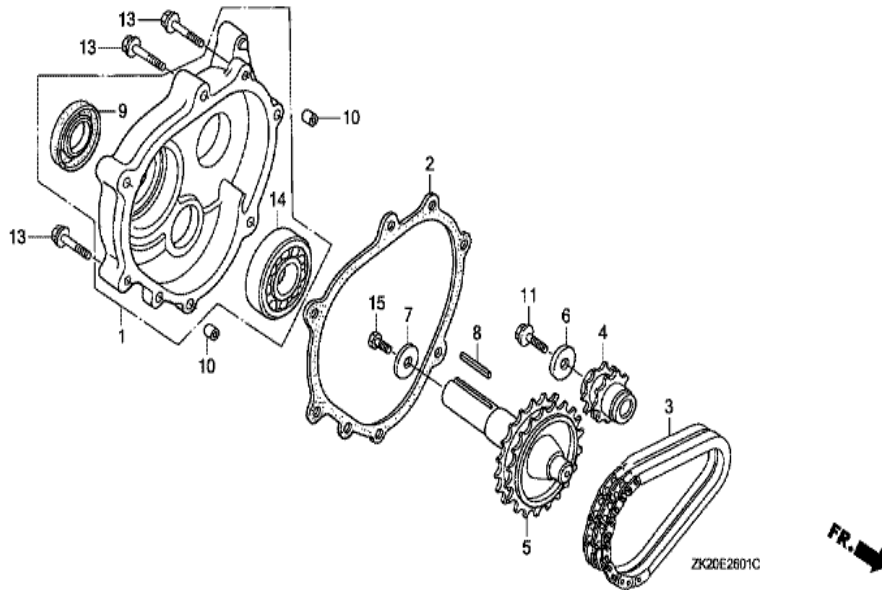

<u>Ref</u>	<u>Partnumber</u>	<u>Description</u>	<u>GX240K1</u>	<u>Serial Numbers</u>
001	11500-ZE2-610	COVER ASSY., CHAIN CASE	1	
002	11521-ZE2-800	PACKING, CHAIN CASE COVER	1	
003	14411-ZE2-611	CHAIN, P.T.O. DRIVE	1	
004	23110-ZE2-610	SPROCKET, DRIVE (14T)	1	
005	23710-ZE2-610	SHAFT, P.T.O. (28T)	1	
006	90473-842-000	WASHER, 8MM	1	
007	90534-706-010	WASHER, LOCK, 8.5X35X4.5	1	
007	90534-706-010	WASHER, LOCK, 8.5X35X4.5	1	
008	90741-805-000	KEY, 7X7X33	1	
008	90741-889-810	KEY, 7X7X33 (YELLOW) (O.S.)	(1)	
008	90741-889-810	KEY, 7X7X33 (YELLOW) (O.S.)	(1)	
009	91201-890-003	OIL SEAL, 30X46X8	1	
010	94301-08140	DOWEL PIN, 8X14	2	
<u>Ref</u>	<u>Partnumber</u>	<u>Description</u>	<u>GX240K1</u>	<u>Serial Numbers</u>
011	95701-0802500	BOLT, FLANGE, 8X25	1	
013	95701-0804000	BOLT, FLANGE, 8X40	6	
014	96100-6206000	BEARING, RADIAL BALL, 6206	1	
015	92101-080250A	BOLT, HEX., 8X25	1	
015	92101-080250A	BOLT, HEX., 8X25	1