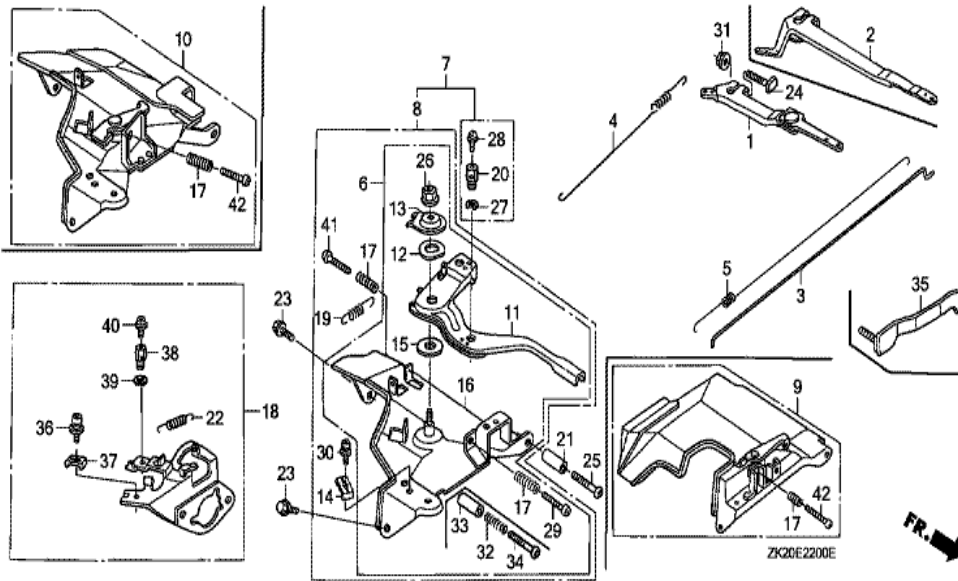

Ref	Partnumber	Description	GX240K1	Serial Numbers
002	16551-ZE2-000	ARM, GOVERNOR	1	
003	16555-ZE2-000	ROD, GOVERNOR	1	
003	16555-ZE2-000	ROD, GOVERNOR	1	
004	16561-ZE2-000	SPRING, GOVERNOR (L=145.0MM) (WIRE DIAME	1	3156815
005	16562-ZE2-000	SPRING, THROTTLE RETURN	1	3337056
007	16570-ZK2-V40	CONTROL ASSY. (REMOTE)	1	
007	16570-ZK2-V40	CONTROL ASSY. (REMOTE)	1	
011	16571-ZE2-W00	LEVER, CONTROL	1	
011	16571-ZE2-W00	LEVER, CONTROL	1	
012	16574-ZE1-000	SPRING, LEVER	1	3077713
013	16575-ZE2-W00	WASHER, CONTROL LEVER	1	3454257
014	16576-891-000	HOLDER, CABLE	1	
015	16578-ZE1-000	SPACER, CONTROL LEVER	1	
<u>Ref</u>	<u>Partnumber</u>	<u>Description</u>	<u>GX240K1</u>	<u>Serial Numbers</u>
016	16581-ZE2-W00	BASE COMP., CONTROL (###)	1	3454257
016	16581-ZE2-W00	BASE COMP., CONTROL (###)	1	
019	16592-883-310	SPRING, CABLE RETURN	1	
020	16594-883-010	HOLDER, WIRE	2	
023	90013-883-000	BOLT, FLANGE, 6X12 (CT200)	2	
024	90015-ZE5-010	BOLT, GOVERNOR ARM	1	
026	90114-SA0-000	NUT, SELF-LOCK, 6MM	1	3454257
027	90605-230-000	CIRCLIP, 5MM	2	
028	93500-040060H	SCREW, PAN, 4X6	2	
030	93500-050160A	SCREW, PAN, 5X16	1	
031	94050-06000	NUT, FLANGE, 6MM	1	
032	16584-883-300	SPRING, CONTROL ADJUSTING	1	
033	16599-ZG1-M10	COLLAR, STOPPER	1	
034	90016-ZG9-N30	SCREW, RECESSED, 5X25	1	