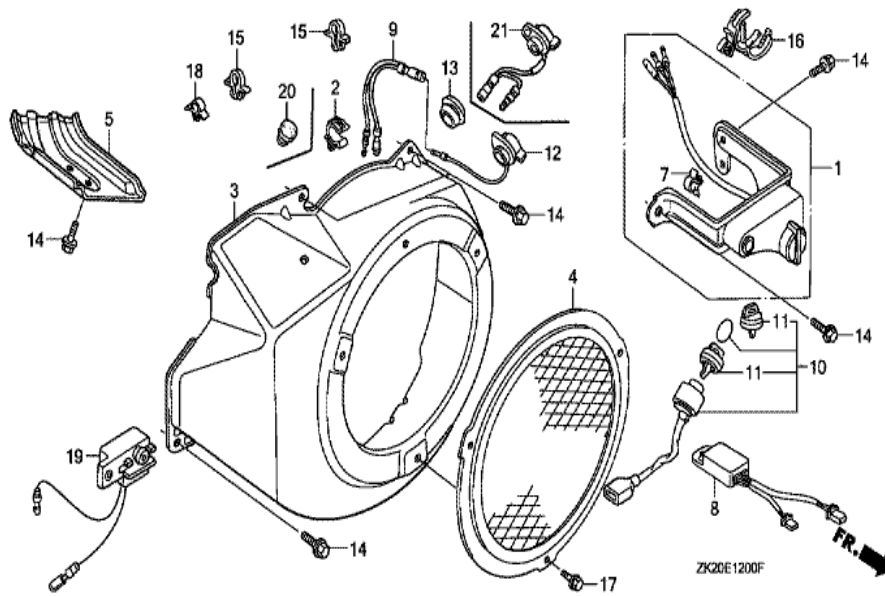

ZK20-E1100A

<u>Ref</u>	<u>Partnumber</u>	<u>Description</u>	<u>GX240K1</u>	<u>Serial Numbers</u>
001	28400-ZE2-W01ZA	STARTER ASSY., RECOIL *R8 *	1	
002	28410-ZE2-W01ZA	CASE COMP., RECOIL STARTER *R8 *	1	
003	28421-ZE2-W01	PULLEY, RECOIL STARTER	1	
004	28422-ZE2-W01	RATCHET, STARTER	2	
005	28441-ZE2-W01	SPRING, FRICTION	1	
006	28442-ZE2-W01	SPRING, STARTER RETURN	1	
007	28443-ZE2-W01	SPRING, RATCHET	2	
008	28444-ZE2-W01	RETAINER, SPRING	1	
010	28461-ZE2-W02	GRIP, STARTER	1	4914022
011	28462-ZE2-W01	ROPE, RECOIL STARTER	1	3793540
011	28462-ZE2-W01	ROPE, RECOIL STARTER	1	3793540
011	28462-ZE2-W11	ROPE, RECOIL STARTER	1	
011	28462-ZE2-W11	ROPE, RECOIL STARTER	1	3793541
<u>Ref</u>	<u>Partnumber</u>	<u>Description</u>	<u>GX240K1</u>	<u>Serial Numbers</u>
012	28469-ZE2-W01	REINFORCEMENT, GRIP	1	
012	28469-ZE2-W01	REINFORCEMENT, GRIP	1	3793540
013	90004-ZE2-W01	SCREW, CENTER	1	
014	95701-0600800	BOLT, FLANGE, 6X8	3	
014	95701-0600800	BOLT, FLANGE, 6X8	3	

Ref	Partnumber	Description	GX240K1	Serial Numbers
002	16731-ZE2-003	CLIP, TUBE	1	
003	19610-ZE2-010ZA	COVER COMP., FAN *R8 *	1	
005	19631-ZE2-D00	SHROUD	1	
009	32197-ZH8-003	SUB HARNESS	1	3116815 3566259
012	36100-ZH8-W41	SWITCH ASSY., ENGINE STOP	1	3313582
012	36100-ZH8-W41	SWITCH ASSY., ENGINE STOP	1	
014	90013-883-000	BOLT, FLANGE, 6X12 (CT200)	8	3116814
014	90013-883-000	BOLT, FLANGE, 6X12 (CT200)	6	3116815

ZK20E1403E

Ref	Partnumber	Description	GX240K1	Serial Numbers
001	16010-ZE2-812	GASKET SET	1	
002	16011-ZA0-931	VALVE SET, FLOAT	1	
003	16013-ZA0-931	FLOAT SET	1	
005	16016-ZE0-005	SCREW SET, PILOT	(1)	
006	16028-ZE0-005	SCREW SET	1	
007	16044-ZE2-005	CHOKE SET	1	
008	16100-ZE2-W11	CARBURETOR ASSY. (BE16D B)	1	
008	16100-ZE2-W11	CARBURETOR ASSY. (BE16D B)	1	
009	16124-ZE0-005	SCREW, THROTTLE STOP	1	
010	16166-ZE2-015	NOZZLE, MAIN	1	
011	16173-001-004	PACKING, FUEL STRAINER CUP	(1)	
012	16211-ZE2-000	INSULATOR, CARBURETOR	1	4926607
013	16220-ZA0-702	SPACER COMP., CARBURETOR	1	