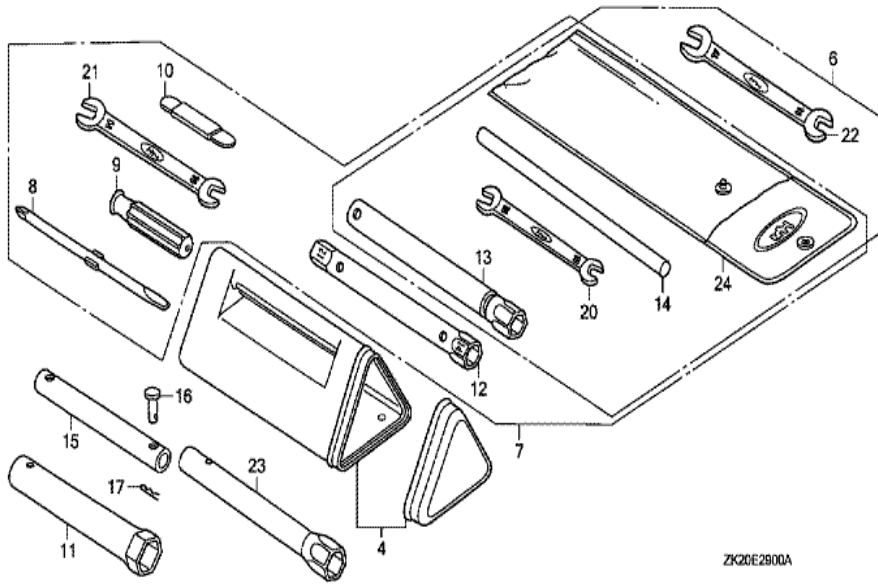

Ref	Partnumber	Description	GX240K1	Serial Numbers
013	89218-ZE1-000	WRENCH COMP., SPARK PLUG	1	
013	89218-ZE1-000	WRENCH COMP., SPARK PLUG	1