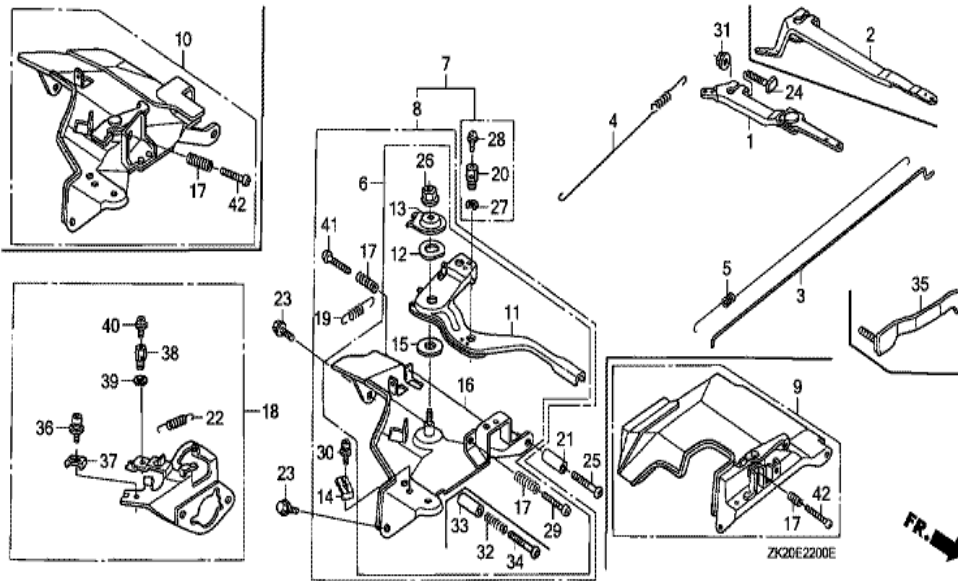

Ref	Partnumber	Description	GX240K1	Serial Numbers
002	19511-ZE2-000	FAN, COOLING	1	
005	28451-ZE2-W01	PULLEY, STARTER	1	
009	31100-ZE2-010	FLYWHEEL COMP.	1	3337056
013	90201-ZE3-790	NUT, SPECIAL, 16MM	1	3467138
013	90201-ZE3-790	NUT, SPECIAL, 16MM	1	4835166
013	90201-ZE3-V00	NUT, SPECIAL, 16MM	1	
013	90201-ZE3-V00	NUT, SPECIAL, 16MM	1	3467139

Ref	Partnumber	Description	GX240K1	Serial Numbers
001	12200-ZH9-000	HEAD COMP., CYLINDER	1	
002	12204-ZE2-306	GUIDE, IN. VALVE (O.S.)	1	
003	12205-ZE2-305	GUIDE, EX. VALVE (OS)	1	
004	12216-ZE2-300	CLIP, VALVE GUIDE	1	
005	12251-ZE2-800	GASKET, CYLINDER HEAD	1	
006	12310-ZE2-010	COVER COMP., HEAD	1	3146326
006	12310-ZE2-010	COVER COMP., HEAD	1	3146326
006	12310-ZE2-020	COVER COMP., HEAD	1	3146327
006	12310-ZE2-020	COVER COMP., HEAD	1	3146327
007	12391-ZE2-020	PACKING, HEAD COVER	1	
008	14775-ZE2-010	SEAT, VALVE SPRING	1	
011	90014-ZE2-000	BOLT, HEAD COVER	1	
012	90042-ZE2-000	BOLT, STUD, 8X123	2	

Ref	Partnumber	Description	GX240K1	Serial Numbers
002	16551-ZE2-000	ARM, GOVERNOR	1	
003	16555-ZE2-000	ROD, GOVERNOR	1	
003	16555-ZE2-000	ROD, GOVERNOR	1	
004	16561-ZE2-000	SPRING, GOVERNOR (L=145.0MM) (WIRE DIAME	1	3156815
005	16562-ZE2-000	SPRING, THROTTLE RETURN	1	3337056
010	16570-ZE2-721	CONTROL ASSY.	1	
017	16584-883-300	SPRING, CONTROL ADJUSTING	(1)	
023	90013-883-000	BOLT, FLANGE, 6X12 (CT200)	2	
024	90015-ZE5-010	BOLT, GOVERNOR ARM	1	
031	94050-06000	NUT, FLANGE, 6MM	1	
042	93500-050350A	SCREW, PAN, 5X35	1	
042	93500-050350A	SCREW, PAN, 5X35	1	