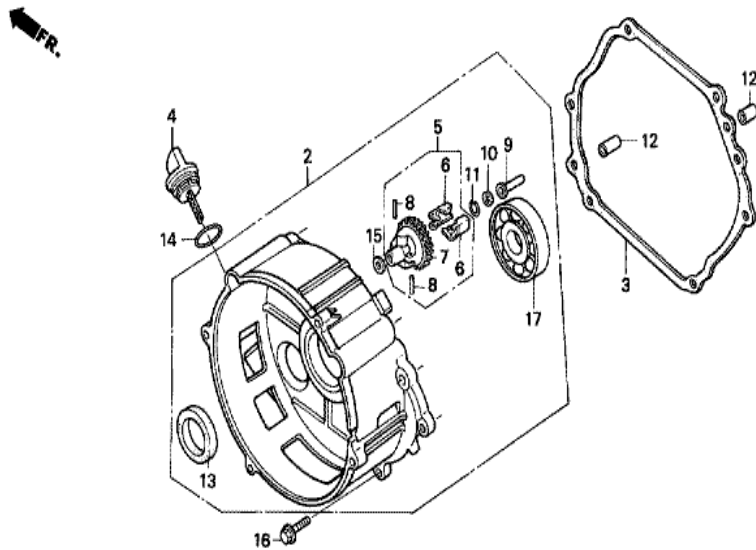

ZK20-B0604A

<u>Ref</u>	<u>Partnumber</u>	<u>Description</u>	<u>GX240K1</u>	<u>Serial Numbers</u>
002	11300-ZE2-700	COVER ASSY., CRANKCASE	1	4211335
002	11300-ZE2-700	COVER ASSY., CRANKCASE	1	
003	11381-ZE2-800	PACKING, CASE COVER	1	4045100
004	15620-ZE2-700	CAP, OIL FILLER	1	3634564
005	16510-ZE2-000	GOVERNOR ASSY.	1	3634564
006	16511-ZE2-000	WEIGHT, GOVERNOR	2	3634564
007	16512-ZE2-000	HOLDER, GOVERNOR WEIGHT	1	3634564
008	16513-ZE2-000	PIN, GOVERNOR WEIGHT	2	3634564
009	16531-Z0A-000	SLIDER, GOVERNOR	1	
009	16531-Z0A-000	SLIDER, GOVERNOR	1	
010	90473-147-000	WASHER, 6X16	1	3190534
011	90602-ZE1-000	CLIP, GOVERNOR HOLDER	1	3634564
012	90701-HC4-000	DOWEL PIN, 8X12	2	3634564
<u>Ref</u>	<u>Partnumber</u>	<u>Description</u>	<u>GX240K1</u>	<u>Serial Numbers</u>
013	91201-890-003	OIL SEAL, 30X46X8	1	3634564
014	91301-805-000	O-RING, 26X2.7	1	3634564
015	94101-06800	WASHER, PLAIN, 6MM	1	3634564
016	95701-0803500	BOLT, FLANGE, 8X35	7	3634564
017	96100-6206000	BEARING, RADIAL BALL, 6206	1	3634564