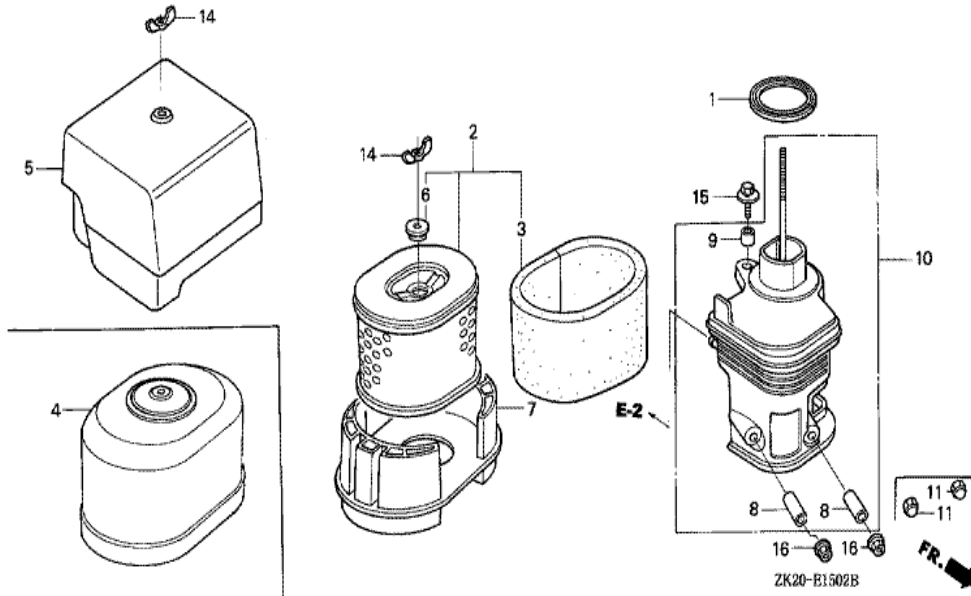

ZK20-E1100A

FR. →

<u>Ref</u>	<u>Partnumber</u>	<u>Description</u>	<u>GX240K1</u>	<u>Serial Numbers</u>
001	28400-ZE2-W01ZA	STARTER ASSY., RECOIL *R8 *	1	
002	28410-ZE2-W01ZA	CASE COMP., RECOIL STARTER *R8 *	1	
003	28421-ZE2-W01	PULLEY, RECOIL STARTER	1	
004	28422-ZE2-W01	RATCHET, STARTER	2	
005	28441-ZE2-W01	SPRING, FRICTION	1	
006	28442-ZE2-W01	SPRING, STARTER RETURN	1	
007	28443-ZE2-W01	SPRING, RATCHET	2	
008	28444-ZE2-W01	RETAINER, SPRING	1	
010	28461-ZE2-W02	GRIP, STARTER	1	4914022
011	28462-ZE2-W01	ROPE, RECOIL STARTER	1	3793540
011	28462-ZE2-W01	ROPE, RECOIL STARTER	1	3793540
011	28462-ZE2-W11	ROPE, RECOIL STARTER	1	
011	28462-ZE2-W11	ROPE, RECOIL STARTER	1	3793541
<u>Ref</u>	<u>Partnumber</u>	<u>Description</u>	<u>GX240K1</u>	<u>Serial Numbers</u>
012	28469-ZE2-W01	REINFORCEMENT, GRIP	1	
012	28469-ZE2-W01	REINFORCEMENT, GRIP	1	3793540
013	90004-ZE2-W01	SCREW, CENTER	1	
014	95701-0600800	BOLT, FLANGE, 6X8	3	
014	95701-0600800	BOLT, FLANGE, 6X8	3	

Ref	Partnumber	Description	GX240K1	Serial Numbers
002	16731-ZE2-003	CLIP, TUBE	1	
003	19610-ZE2-010ZA	COVER COMP., FAN *R8 *	1	
005	19631-ZE2-D00	SHROUD	1	
012	36100-ZE1-015	SWITCH ASSY., ENGINE STOP	1	3313581
012	36100-ZE1-015	SWITCH ASSY., ENGINE STOP	1	
014	90013-883-000	BOLT, FLANGE, 6X12 (CT200)	8	3116814
014	90013-883-000	BOLT, FLANGE, 6X12 (CT200)	6	3116815

FR. →

ZK20E1403E

Ref	Partnumber	Description	GX240K1	Serial Numbers
001	16010-ZE2-812	GASKET SET	1	
002	16011-ZA0-931	VALVE SET, FLOAT	1	
003	16013-ZA0-931	FLOAT SET	1	
004	16015-ZE2-005	CHAMBER SET, FLOAT	(1)	BE15G A
004	16015-ZE2-005	CHAMBER SET, FLOAT	1	BE15G A
005	16016-ZE0-005	SCREW SET, PILOT	(1)	
006	16028-ZE0-005	SCREW SET	1	
007	16044-ZE2-005	CHOKE SET	1	
008	16100-ZE2-W30	CARBURETOR ASSY. (BE15G A)	1	
008	16100-ZE2-W30	CARBURETOR ASSY. (BE15G A)	1	3453255
008	16100-ZE2-W31	CARBURETOR ASSY. (BE15G B)	1	3453256
008	16100-ZE2-W31	CARBURETOR ASSY. (BE15G B)	1	3453256
009	16124-ZE0-005	SCREW, THROTTLE STOP	1	