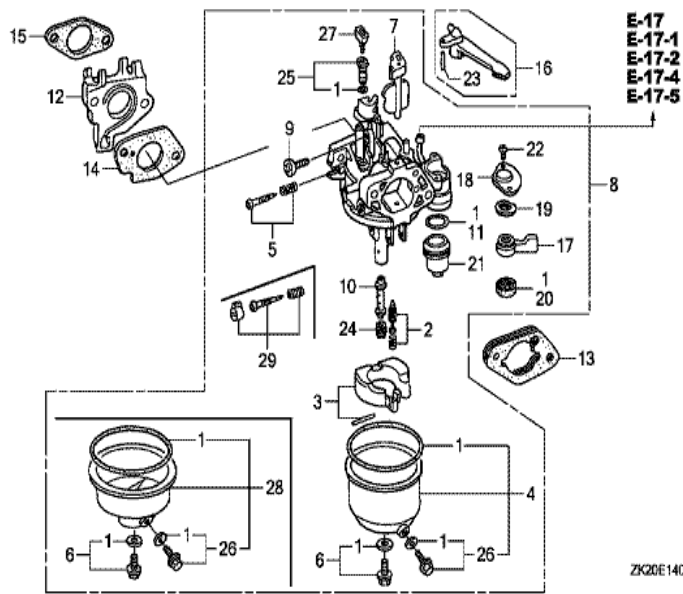

Ref	Partnumber	Description	GX240K1	Serial Numbers
002	16731-ZE2-003	CLIP, TUBE	1	
003	19610-ZE2-010ZA	COVER COMP., FAN *R8 *	1	
005	19631-ZE2-D00	SHROUD	1	
012	36100-ZE1-015	SWITCH ASSY., ENGINE STOP	1	3313581
012	36100-ZE1-015	SWITCH ASSY., ENGINE STOP	1	
014	90013-883-000	BOLT, FLANGE, 6X12 (CT200)	8	3116814
014	90013-883-000	BOLT, FLANGE, 6X12 (CT200)	6	3116815

FR. →

ZK20E1403E

Ref	Partnumber	Description	GX240K1	Serial Numbers
001	16010-ZE2-812	GASKET SET	1	
002	16011-ZA0-931	VALVE SET, FLOAT	1	
003	16013-ZA0-931	FLOAT SET	1	
004	16015-ZE2-005	CHAMBER SET, FLOAT	(1)	BE15G A
004	16015-ZE2-005	CHAMBER SET, FLOAT	1	BE15G A
005	16016-ZE0-005	SCREW SET, PILOT	(1)	
006	16028-ZE0-005	SCREW SET	1	
007	16044-ZE2-005	CHOKE SET	1	
008	16100-ZE2-W30	CARBURETOR ASSY. (BE15G A)	1	
008	16100-ZE2-W30	CARBURETOR ASSY. (BE15G A)	1	3453255
008	16100-ZE2-W31	CARBURETOR ASSY. (BE15G B)	1	3453256
008	16100-ZE2-W31	CARBURETOR ASSY. (BE15G B)	1	3453256
009	16124-ZE0-005	SCREW, THROTTLE STOP	1	

Ref	Partnumber	Description	GX240K1	Serial Numbers
002	16551-ZE2-000	ARM, GOVERNOR	1	
003	16555-ZE2-000	ROD, GOVERNOR	1	
003	16555-ZE2-000	ROD, GOVERNOR	1	
004	16561-ZE2-000	SPRING, GOVERNOR (L=145.0MM) (WIRE DIAME	1	3156815
005	16562-ZE2-000	SPRING, THROTTLE RETURN	1	3337056
010	16570-ZE2-721	CONTROL ASSY.	1	
017	16584-883-300	SPRING, CONTROL ADJUSTING	(1)	
023	90013-883-000	BOLT, FLANGE, 6X12 (CT200)	2	
024	90015-ZE5-010	BOLT, GOVERNOR ARM	1	
031	94050-06000	NUT, FLANGE, 6MM	1	
042	93500-050350A	SCREW, PAN, 5X35	1	
042	93500-050350A	SCREW, PAN, 5X35	1	