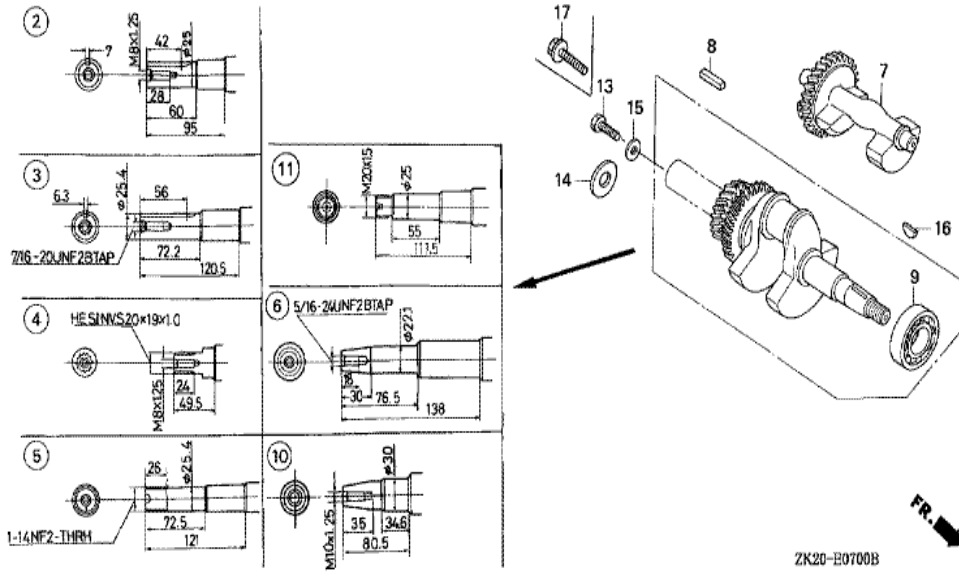

ZK20-E0700B

Ref	Partnumber	Description	GX240K1	Serial Numbers
009	96100-6206000	BEARING, RADIAL BALL, 6206	1	
010	13310-ZE2-701	CRANKSHAFT COMP.	1	4766115
016	90741-ZE2-000	KEY, SPECIAL WOODRUFF, 25X18	1	
016	90741-ZE2-000	KEY, SPECIAL WOODRUFF, 25X18	1