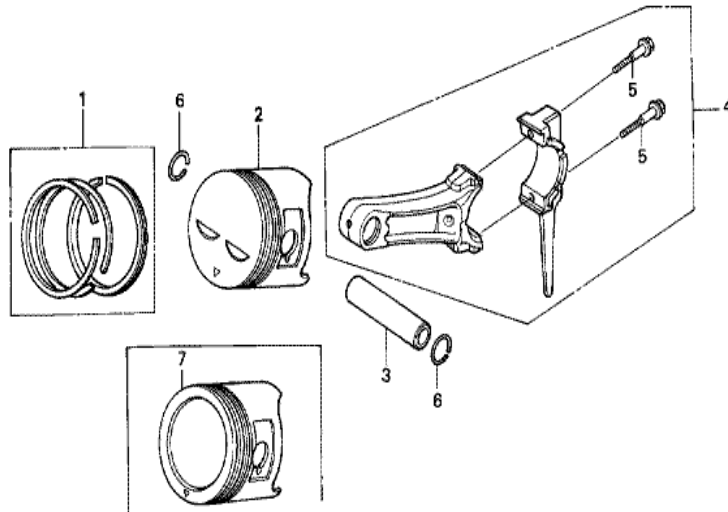

ZK20-E0800A

<u>Ref</u>	<u>Partnumber</u>	<u>Description</u>	<u>GX240K1</u>	<u>Serial Numbers</u>
001	13010-ZE2-013	RING SET, PISTON (STD.) (NIPPON)	1	4081304
001	13010-ZE2-013	RING SET, PISTON (STD.) (NIPPON)	1	
001	13010-ZE2-014	RING SET, PISTON (STD.) (TEIKOKU)	1	4081304
001	13010-ZE2-014	RING SET, PISTON (STD.) (TEIKOKU)	1	
001	13011-ZE2-013	RING SET, PISTON (0.25) (NIPPON)	(1)	4081304
001	13011-ZE2-013	RING SET, PISTON (0.25) (NIPPON)	(1)	
001	13011-ZE2-014	RING SET, PISTON (0.25) (TEIKOKU)	(1)	
001	13011-ZE2-014	RING SET, PISTON (0.25) (TEIKOKU)	(1)	
001	13012-ZE2-013	RING SET, PISTON (0.50) (NIPPON)	(1)	
001	13012-ZE2-013	RING SET, PISTON (0.50) (NIPPON)	(1)	
001	13012-ZE2-014	RING SET, PISTON (0.50) (TEIKOKU)	(1)	
001	13012-ZE2-014	RING SET, PISTON (0.50) (TEIKOKU)	(1)	
001	13012-ZE2-014	RING SET, PISTON (0.50) (TEIKOKU)	(1)	
001	13013-ZE2-013	RING SET, PISTON (0.75) (NIPPON)	(1)	
<u>Ref</u>	<u>Partnumber</u>	<u>Description</u>	<u>GX240K1</u>	<u>Serial Numbers</u>
001	13013-ZE2-013	RING SET, PISTON (0.75) (NIPPON)	(1)	
001	13013-ZE2-014	RING SET, PISTON (0.75) (TEIKOKU)	(1)	4081304
001	13013-ZE2-014	RING SET, PISTON (0.75) (TEIKOKU)	(1)	
002	13101-ZE2-W00	PISTON (STD.)	1	4869814
002	13102-ZE2-W00	PISTON (0.25)	(1)	
002	13102-ZE2-W00	PISTON (0.25)	(1)	
002	13103-ZE2-W00	PISTON (0.50)	(1)	4869814
002	13103-ZE2-W00	PISTON (0.50)	(1)	
002	13104-ZE2-W00	PISTON (0.75)	(1)	
002	13104-ZE2-W00	PISTON (0.75)	(1)	
003	13111-ZE2-000	PIN, PISTON	1	
004	13200-ZE2-010	ROD ASSY., CONNECTING (STD.)	1	
004	13200-ZE2-305	ROD ASSY., CONNECTING (0.25 UNDER SIZE)	(1)	
004	13200-ZE2-305	ROD ASSY., CONNECTING (0.25 UNDER SIZE)	(1)	
005	90001-ZE8-000	BOLT, CONNECTING ROD	2	
006	90551-ZE1-000	CLIP, PISTON PIN, 18MM	2