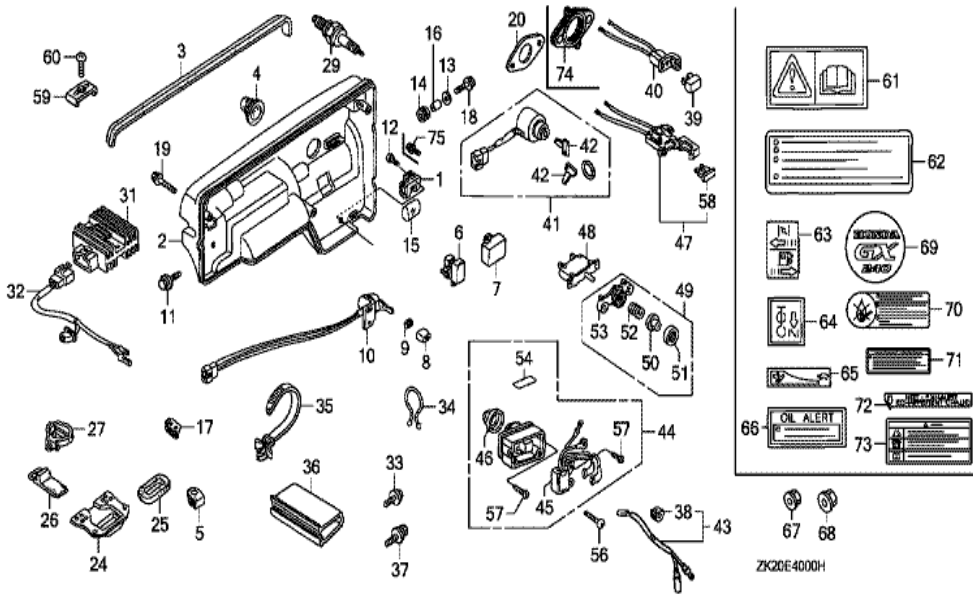

Ref	Partnumber	Description	GX240K1	Serial Numbers
002	16551-ZE2-000	ARM, GOVERNOR	1	
003	16555-ZE2-000	ROD, GOVERNOR	1	
003	16555-ZE2-000	ROD, GOVERNOR	1	
004	16561-ZE2-000	SPRING, GOVERNOR (L=145.0MM) (WIRE DIAME	1	3156815
005	16562-ZE2-000	SPRING, THROTTLE RETURN	1	3337056
010	16570-ZE2-721	CONTROL ASSY.	1	
017	16584-883-300	SPRING, CONTROL ADJUSTING	(1)	
023	90013-883-000	BOLT, FLANGE, 6X12 (CT200)	2	
024	90015-ZE5-010	BOLT, GOVERNOR ARM	1	
031	94050-06000	NUT, FLANGE, 6MM	1	
042	93500-050350A	SCREW, PAN, 5X35	1	
042	93500-050350A	SCREW, PAN, 5X35	1	

Ref	Partnumber	Description	GX240K1	Serial Numbers
013	89218-ZE1-000	WRENCH COMP., SPARK PLUG	1	
013	89218-ZE1-000	WRENCH COMP., SPARK PLUG	1	

Ref	Partnumber	Description	GX240K1	Serial Numbers
001	12000-ZE2-040	BARREL ASSY., CYLINDER (STD.)	1	4081304
003	16541-ZE2-010	SHAFT, GOVERNOR ARM	1	
006	90131-883-000	BOLT, DRAIN PLUG, 12X15	2	
007	90446-KE1-000	WASHER, 8.2X17X0.8	1	
008	94109-12000	WASHER, DRAIN PLUG, 12MM	2	
009	90801-ZE2-003	PLUG, SEALING (RUBBER 10MM)	1	
010	91201-890-003	OIL SEAL, 30X46X8	1	
014	94251-08000	PIN, LOCK, 8MM	1	3332421
014	94251-10000	PIN, LOCK, 10MM	1	3332422
014	94251-10000	PIN, LOCK, 10MM	1	3332422
019	68325-ZB4-000	RUBBER, BOTTOM	2	
020	68325-899-000	RUBBER, BOTTOM	2	