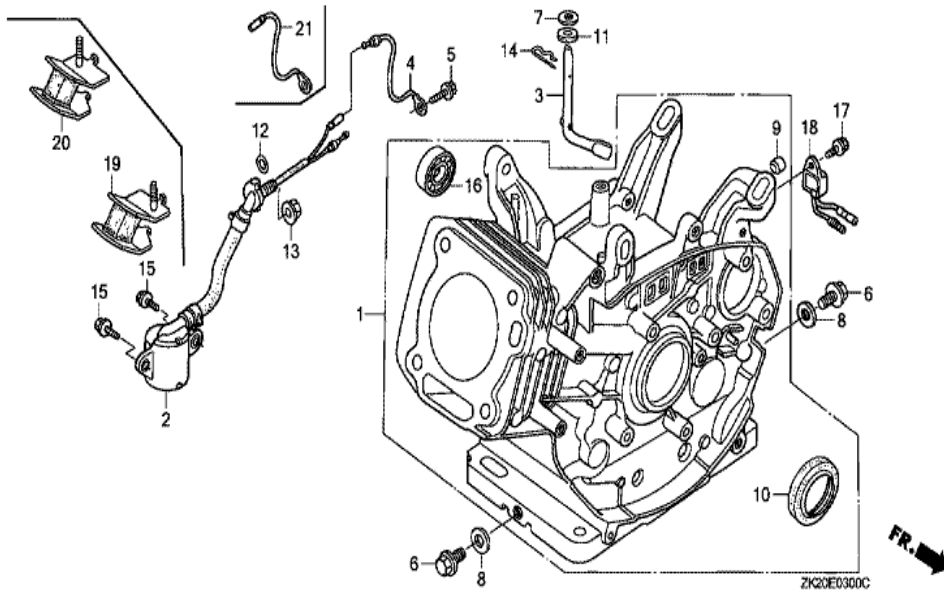

Ref	Partnumber	Description	GX240K1	Serial Numbers
001	30500-ZF6-W02	COIL ASSY., IGNITION	1	
001	30500-ZF6-W02	COIL ASSY., IGNITION	1	
002	30600-ZE1-013	TERMINAL ASSY., HIGH TENSION (NICHWA Y-	(1)	
007	31512-ZE2-000	GROMMET, CORD	1	
011	36101-ZE1-010	CORD, STOP SWITCH (370MM)	1	
012	36103-ZE1-000	HOLDER, STOP SWITCH CORD	1	
012	36103-ZE1-000	HOLDER, STOP SWITCH CORD	1	
014	90015-883-000	BOLT, FLANGE, 6X28 (CT200)	N	

Ref	Partnumber	Description	GX240K1	Serial Numbers
002	16551-ZE2-000	ARM, GOVERNOR	1	
003	16555-ZE2-000	ROD, GOVERNOR	1	
003	16555-ZE2-000	ROD, GOVERNOR	1	
004	16561-ZE2-000	SPRING, GOVERNOR (L=145.0MM) (WIRE DIAME	1	3156815
005	16562-ZE2-000	SPRING, THROTTLE RETURN	1	3337056
010	16570-ZE2-721	CONTROL ASSY.	1	
017	16584-883-300	SPRING, CONTROL ADJUSTING	(1)	
023	90013-883-000	BOLT, FLANGE, 6X12 (CT200)	2	
024	90015-ZE5-010	BOLT, GOVERNOR ARM	1	
031	94050-06000	NUT, FLANGE, 6MM	1	
042	93500-050350A	SCREW, PAN, 5X35	1	
042	93500-050350A	SCREW, PAN, 5X35	1	

Ref	Partnumber	Description	GX240K1	Serial Numbers
013	89218-ZE1-000	WRENCH COMP., SPARK PLUG	1	
013	89218-ZE1-000	WRENCH COMP., SPARK PLUG	1	

Ref	Partnumber	Description	GX240K1	Serial Numbers
001	12000-ZE2-040	BARREL ASSY., CYLINDER (STD.)	1	4081304
003	16541-ZE2-010	SHAFT, GOVERNOR ARM	1	
006	90131-883-000	BOLT, DRAIN PLUG, 12X15	2	
007	90446-KE1-000	WASHER, 8.2X17X0.8	1	
008	94109-12000	WASHER, DRAIN PLUG, 12MM	2	
009	90801-ZE2-003	PLUG, SEALING (RUBBER 10MM)	1	
010	91201-890-003	OIL SEAL, 30X46X8	1	
014	94251-08000	PIN, LOCK, 8MM	1	3332421
014	94251-10000	PIN, LOCK, 10MM	1	3332422
014	94251-10000	PIN, LOCK, 10MM	1	3332422
019	68325-ZB4-000	RUBBER, BOTTOM	2	
020	68325-899-000	RUBBER, BOTTOM	2	