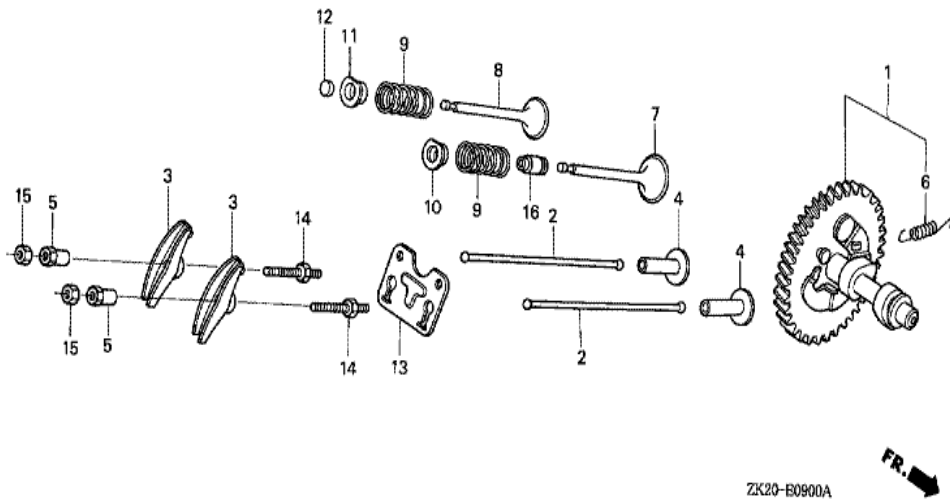

ZK20-E0900A

<u>Ref</u>	<u>Partnumber</u>	<u>Description</u>	<u>GX240K1</u>	<u>Serial Numbers</u>
001	14100-ZH9-000	CAMSHAFT ASSY.	1	
001	14100-ZH9-000	CAMSHAFT ASSY.	1	3620888
001	14100-ZH9-010	CAMSHAFT ASSY.	1	3620889
001	14100-ZH9-010	CAMSHAFT ASSY.	1	3620889
002	14410-ZE2-013	ROD, PUSH	2	
003	14431-ZE2-010	ARM, VALVE ROCKER	2	
003	14431-ZE2-010	ARM, VALVE ROCKER	2	
004	14441-ZE2-000	LIFTER, VALVE	2	
005	14451-ZE1-013	PIVOT, ROCKER ARM	2	
006	14568-ZE1-000	SPRING, WEIGHT RETURN	1	
007	14711-ZE2-000	VALVE, IN.	1	
008	14721-ZE2-000	VALVE, EX.	1	
009	14751-ZE2-003	SPRING, VALVE	2	
<u>Ref</u>	<u>Partnumber</u>	<u>Description</u>	<u>GX240K1</u>	<u>Serial Numbers</u>
010	14771-ZE2-000	RETAINER, IN. VALVE SPRING	1	
011	14773-ZE2-000	RETAINER, EX. VALVE SPRING	1	
011	14773-ZE2-000	RETAINER, EX. VALVE SPRING	1	
012	14781-ZE2-000	ROTATOR, VALVE	1	
013	14791-ZE2-010	GUIDE, PUSH ROD	1	
014	90012-ZE0-010	BOLT, PIVOT, 8MM	2	
015	90206-ZE1-000	NUT, PIVOT ADJUSTING	2