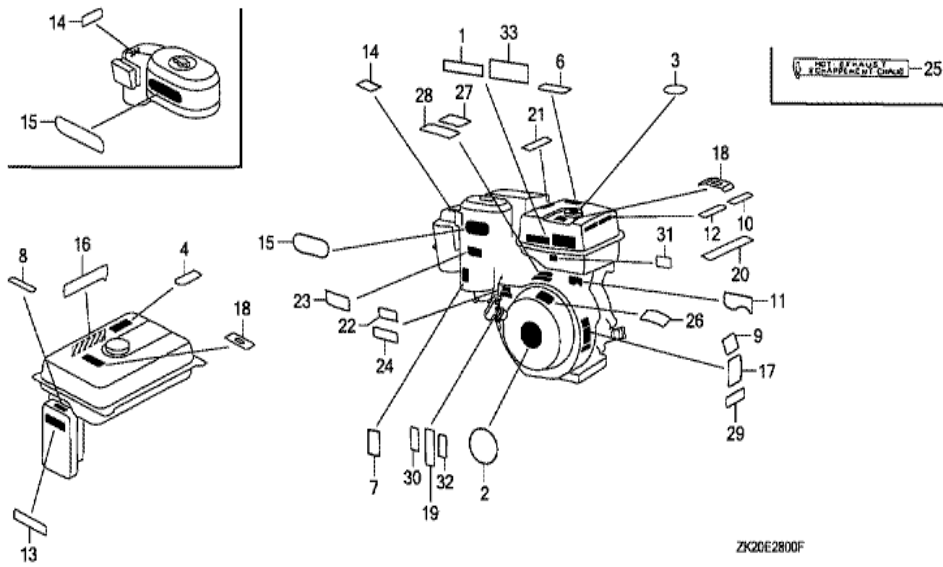

Ref	Partnumber	Description	GX240K1	Serial Numbers
001	12200-ZH9-000	HEAD COMP., CYLINDER	1	
002	12204-ZE2-306	GUIDE, IN. VALVE (O.S.)	1	
003	12205-ZE2-305	GUIDE, EX. VALVE (OS)	1	
004	12216-ZE2-300	CLIP, VALVE GUIDE	1	
005	12251-ZE2-800	GASKET, CYLINDER HEAD	1	
006	12310-ZE2-010	COVER COMP., HEAD	1	3146326
006	12310-ZE2-010	COVER COMP., HEAD	1	3146326
006	12310-ZE2-020	COVER COMP., HEAD	1	3146327
006	12310-ZE2-020	COVER COMP., HEAD	1	3146327
007	12391-ZE2-020	PACKING, HEAD COVER	1	
008	14775-ZE2-010	SEAT, VALVE SPRING	1	
011	90014-ZE2-000	BOLT, HEAD COVER	1	
012	90042-ZE2-000	BOLT, STUD, 8X123	2	

Ref	Partnumber	Description	GX240K1	Serial Numbers
002	16551-ZE2-000	ARM, GOVERNOR	1	
003	16555-ZE2-000	ROD, GOVERNOR	1	
003	16555-ZE2-000	ROD, GOVERNOR	1	
004	16561-ZE2-000	SPRING, GOVERNOR (L=145.0MM) (WIRE DIAME	1	3156815
005	16562-ZE2-000	SPRING, THROTTLE RETURN	1	3337056
010	16570-ZE2-721	CONTROL ASSY.	1	
017	16584-883-300	SPRING, CONTROL ADJUSTING	(1)	
023	90013-883-000	BOLT, FLANGE, 6X12 (CT200)	2	
024	90015-ZE5-010	BOLT, GOVERNOR ARM	1	
031	94050-06000	NUT, FLANGE, 6MM	1	
042	93500-050350A	SCREW, PAN, 5X35	1	
042	93500-050350A	SCREW, PAN, 5X35	1	