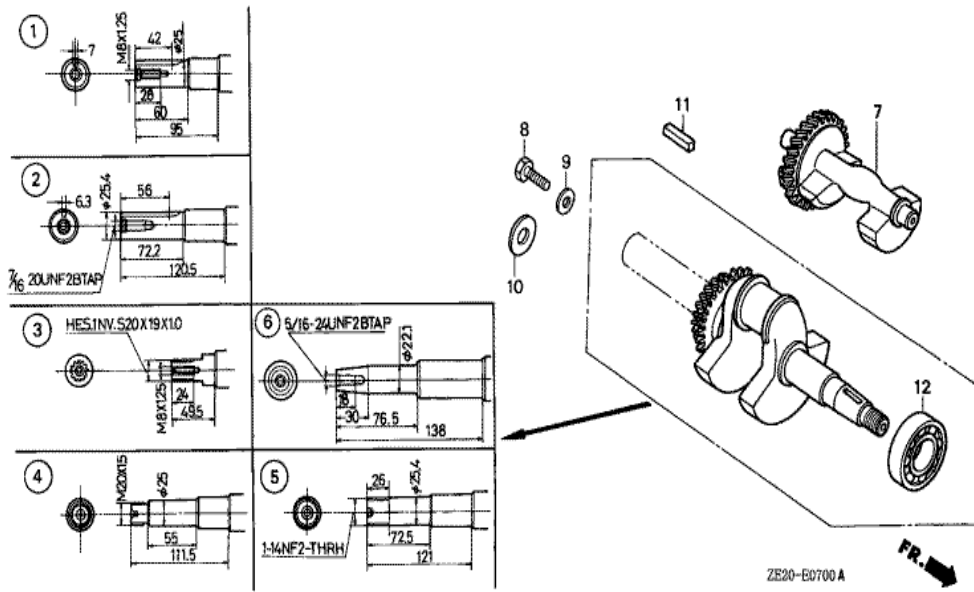

Ref	Partnumber	Description	GX240	Serial Numbers
004	13310-ZE2-630	CRANKSHAFT COMP.	1	1494214
004	13310-ZE2-631	CRANKSHAFT COMP.	1	1494215
012	96100-6206000	BEARING, RADIAL BALL, 6206	1