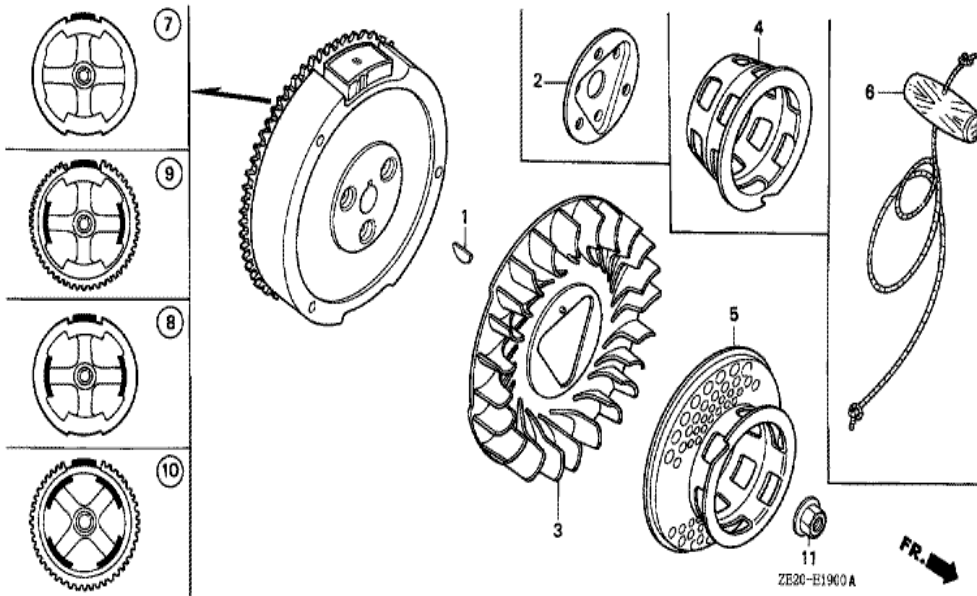

Ref	Partnumber	Description	GX240	Serial Numbers
001	13331-357-000	KEY, SPECIAL WOODRUFF, 25X18	1	
003	19511-ZE2-000	FAN, COOLING	1	
005	28451-ZE2-811	PULLEY COMP., STARTER	(1)	
007	31100-ZE2-000	FLYWHEEL COMP.	(1)	
011	90201-ZE3-790	NUT, SPECIAL, 16MM	1