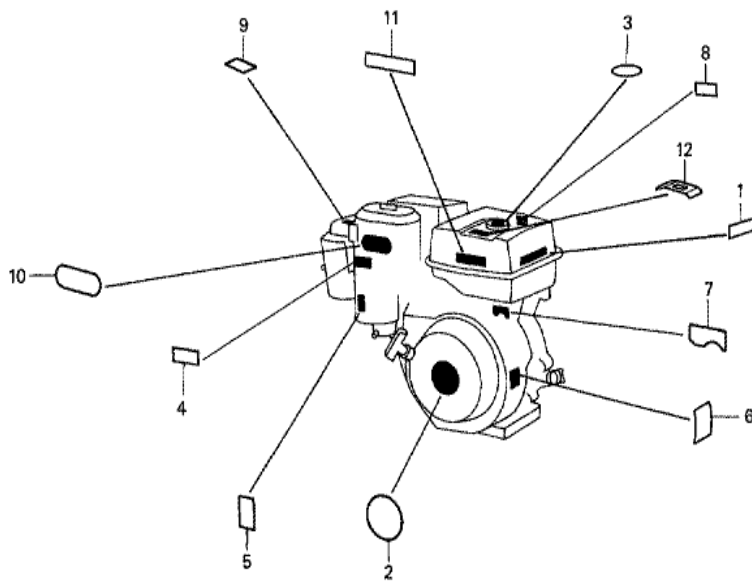

ZE20-E2800

Ref	Partnumber	Description	GX240	Serial Numbers
002	87521-ZE2-810	EMBLEM	(1)	
003	87522-ZE1-810	MARK, CAUTION	(1)	
005	87528-ZE2-810	MARK, CHOKE (ORANGE)	(1)