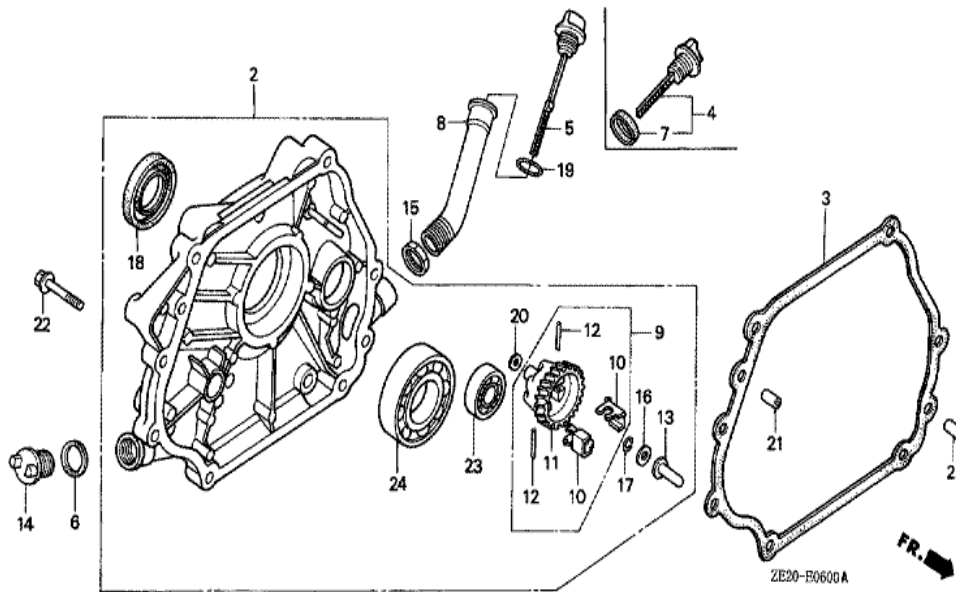

Ref	Partnumber	Description	GX240	Serial Numbers	
001	16551-ZE2-000	ARM, GOVERNOR	1		
002	16555-ZE2-000	ROD, GOVERNOR	1		
003	16561-ZE2-000	SPRING, GOVERNOR (L=145.0MM) (WIRE DIAME	1		
004	16562-ZE2-000	SPRING, THROTTLE RETURN	1		
005	16570-ZE2-010	CONTROL ASSY.	(1)	1519063	
005	16570-ZE2-W00	CONTROL ASSY.	(1)	1519064	
009	16571-ZE2-000	LEVER, CONTROL	(1)	1519063	
009	16571-ZE2-W00	LEVER, CONTROL	(1)	1519064	
011	16574-ZE1-000	SPRING, LEVER	(1)		
012	16575-ZE2-000	WASHER, CONTROL LEVER	(1)	1519063	
012	16575-ZE2-W00	WASHER, CONTROL LEVER	(1)	1519064	
014	16578-ZE1-000	SPACER, CONTROL LEVER	(1)		
015	16581-ZE2-000	BASE COMP., CONTROL	(1)		
	<u>Ref</u>	<u>Partnumber</u>	<u>Description</u>	<u>GX240</u>	<u>Serial Numbers</u>
015	16581-ZE2-010	BASE COMP., CONTROL	(1)	1519063	
015	16581-ZE2-W00	BASE COMP., CONTROL (###)	(1)	1519064	
016	16584-883-300	SPRING, CONTROL ADJUSTING	(1)		
021	90013-883-000	BOLT, FLANGE, 6X12 (CT200)	2		
022	90015-ZE5-010	BOLT, GOVERNOR ARM	1	1094202	
023	90114-SA0-000	NUT, SELF-LOCK, 6MM	(1)	1519064	
024	90352-883-003	NUT, WING, 6MM	(1)	1519063	
026	92000-060220A	BOLT, HEX., 6X22	1	1094201	
028	93500-050280A	SCREW, PAN, 5X28	(1)		
030	94050-06000	NUT, FLANGE, 6MM	1		

ZE20-E2800

Ref	Partnumber	Description	GX240	Serial Numbers
002	87521-ZE2-810	EMBLEM	(1)	
003	87522-ZE1-810	MARK, CAUTION	(1)	
005	87528-ZE2-810	MARK, CHOKE (ORANGE)	(1)	

Ref	Partnumber	Description	GX240	Serial Numbers
001	120A0-ZE2-010	BARREL ASSY., CYLINDER (STD.)	(1)	
001	120A0-ZE2-020	BARREL ASSY., CYLINDER (STD.)	(1)	1487105
001	120A0-ZE2-030	BARREL ASSY., CYLINDER (STD.)	(1)	1487106
003	16541-ZE2-000	SHAFT, GOVERNOR ARM	1	
006	90131-883-000	BOLT, DRAIN PLUG, 12X15	2	
007	90446-KE1-000	WASHER, 8.2X17X0.8	1	
008	90601-ZE2-000	WASHER, DRAIN PLUG, 12MM	2	1518601
008	94109-12000	WASHER, DRAIN PLUG, 12MM	2	1518602
009	90801-ZE2-003	PLUG, SEALING (RUBBER 10MM)	1	
010	91201-890-003	OIL SEAL, 30X46X8	(1)	
011	91203-952-771	OIL SEAL, 8X14X5	1	
014	94251-08000	PIN, LOCK, 8MM	1	