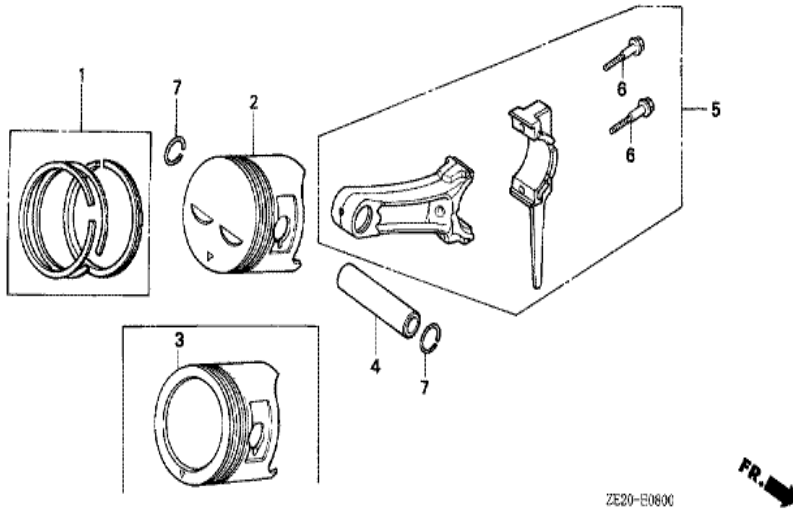

<u>Ref</u>	<u>Partnumber</u>	<u>Description</u>	<u>GX240</u>	<u>Serial Numbers</u>
001	13010-ZE2-003	RING SET, PISTON (STD.) (NIPPON)	1	1281053
001	13010-ZE2-004	RING SET, PISTON (STD.) (TEIKOKU)	1	1281053
001	13010-ZE2-013	RING SET, PISTON (STD.) (NIPPON)	1	1242765
001	13010-ZE2-014	RING SET, PISTON (STD.) (TEIKOKU)	1	1281054
001	13011-ZE2-003	RING SET, PISTON (0.25) (NIPPON)	(1)	1281053
001	13011-ZE2-004	RING SET, PISTON (0.25) (TEIKOKU)	(1)	1281053
001	13011-ZE2-013	RING SET, PISTON (0.25) (NIPPON)	(1)	
001	13011-ZE2-014	RING SET, PISTON (0.25) (TEIKOKU)	(1)	1281054
001	13012-ZE2-003	RING SET, PISTON (0.50) (NIPPON)	(1)	1281053
001	13012-ZE2-004	RING SET, PISTON (0.50) (TEIKOKU)	(1)	1281053
001	13012-ZE2-013	RING SET, PISTON (0.50) (NIPPON)	(1)	1281054
001	13012-ZE2-014	RING SET, PISTON (0.50) (TEIKOKU)	(1)	1281054
001	13013-ZE2-003	RING SET, PISTON (0.75) (NIPPON)	(1)	1242764
<u>Ref</u>	<u>Partnumber</u>	<u>Description</u>	<u>GX240</u>	<u>Serial Numbers</u>
001	13013-ZE2-004	RING SET, PISTON (0.75) (TEIKOKU)	(1)	1281053
001	13013-ZE2-013	RING SET, PISTON (0.75) (NIPPON)	(1)	1281054
001	13013-ZE2-014	RING SET, PISTON (0.75) (TEIKOKU)	(1)	1281054
002	13101-ZE2-000	PISTON (STD.)	1	1263002
002	13101-ZE2-010	PISTON (STD.)	1	1263003
002	13102-ZE2-000	PISTON (0.25)	(1)	1263002
002	13102-ZE2-010	PISTON (0.25)	(1)	1263003
002	13103-ZE2-000	PISTON (0.50)	(1)	1263002
002	13103-ZE2-010	PISTON (0.50)	(1)	1263003
002	13104-ZE2-000	PISTON (0.75)	(1)	1263002
002	13104-ZE2-010	PISTON (0.75)	(1)	1263003
004	13111-ZE2-000	PIN, PISTON	1	
005	13200-ZE2-000	ROD ASSY., CONNECTING (STD.)	1	
005	13200-ZE2-305	ROD ASSY., CONNECTING (0.25 UNDER SIZE)	(1)	
006	90001-ZE8-000	BOLT, CONNECTING ROD	2	
007	90551-ZE1-000	CLIP, PISTON PIN, 18MM	2