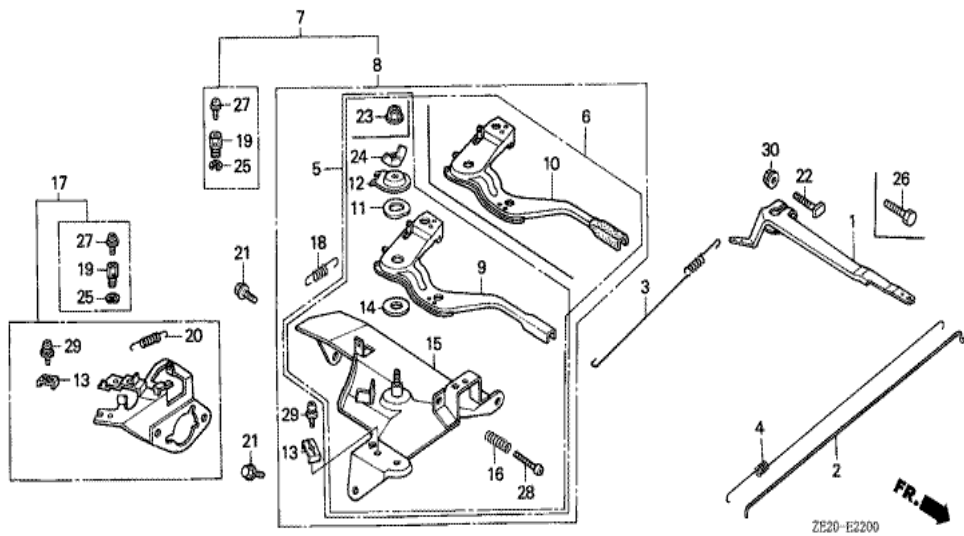

Ref	Partnumber	Description	GX240	Serial Numbers	
001	16551-ZE2-000	ARM, GOVERNOR	1		
002	16555-ZE2-000	ROD, GOVERNOR	1		
003	16561-ZE2-000	SPRING, GOVERNOR (L=145.0MM) (WIRE DIAME	1		
004	16562-ZE2-000	SPRING, THROTTLE RETURN	1		
005	16570-ZE2-010	CONTROL ASSY.	(1)	1519063	
005	16570-ZE2-W00	CONTROL ASSY.	(1)	1519064	
009	16571-ZE2-000	LEVER, CONTROL	(1)	1519063	
009	16571-ZE2-W00	LEVER, CONTROL	(1)	1519064	
011	16574-ZE1-000	SPRING, LEVER	(1)		
012	16575-ZE2-000	WASHER, CONTROL LEVER	(1)	1519063	
012	16575-ZE2-W00	WASHER, CONTROL LEVER	(1)	1519064	
014	16578-ZE1-000	SPACER, CONTROL LEVER	(1)		
015	16581-ZE2-000	BASE COMP., CONTROL	(1)		
	<u>Ref</u>	<u>Partnumber</u>	<u>Description</u>	<u>GX240</u>	<u>Serial Numbers</u>
015	16581-ZE2-010	BASE COMP., CONTROL	(1)	1519063	
015	16581-ZE2-W00	BASE COMP., CONTROL (###)	(1)	1519064	
016	16584-883-300	SPRING, CONTROL ADJUSTING	(1)		
021	90013-883-000	BOLT, FLANGE, 6X12 (CT200)	2		
022	90015-ZE5-010	BOLT, GOVERNOR ARM	1	1094202	
023	90114-SA0-000	NUT, SELF-LOCK, 6MM	(1)	1519064	
024	90352-883-003	NUT, WING, 6MM	(1)	1519063	
026	92000-060220A	BOLT, HEX., 6X22	1	1094201	
028	93500-050280A	SCREW, PAN, 5X28	(1)		
030	94050-06000	NUT, FLANGE, 6MM	1