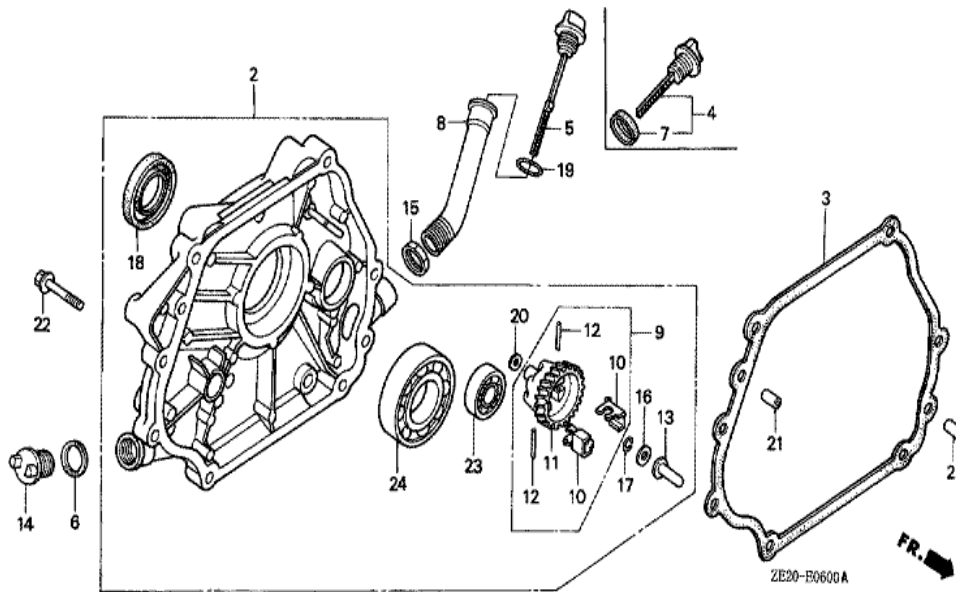

ZE20-E2800

Ref	Partnumber	Description	GX240	Serial Numbers
002	87521-ZE2-810	EMBLEM	(1)	
003	87522-ZE1-810	MARK, CAUTION	(1)	
005	87528-ZE2-810	MARK, CHOKE (ORANGE)	(1)	

ZE20-E0300

Ref	Partnumber	Description	GX240	Serial Numbers
001	120A0-ZE2-010	BARREL ASSY., CYLINDER (STD.)	(1)	
001	120A0-ZE2-020	BARREL ASSY., CYLINDER (STD.)	(1)	1487105
001	120A0-ZE2-030	BARREL ASSY., CYLINDER (STD.)	(1)	1487106
003	16541-ZE2-000	SHAFT, GOVERNOR ARM	1	
006	90131-883-000	BOLT, DRAIN PLUG, 12X15	2	
007	90446-KE1-000	WASHER, 8.2X17X0.8	1	
008	90601-ZE2-000	WASHER, DRAIN PLUG, 12MM	2	1518601
008	94109-12000	WASHER, DRAIN PLUG, 12MM	2	1518602
009	90801-ZE2-003	PLUG, SEALING (RUBBER 10MM)	1	
010	91201-890-003	OIL SEAL, 30X46X8	(1)	
011	91203-952-771	OIL SEAL, 8X14X5	1	
014	94251-08000	PIN, LOCK, 8MM	1	