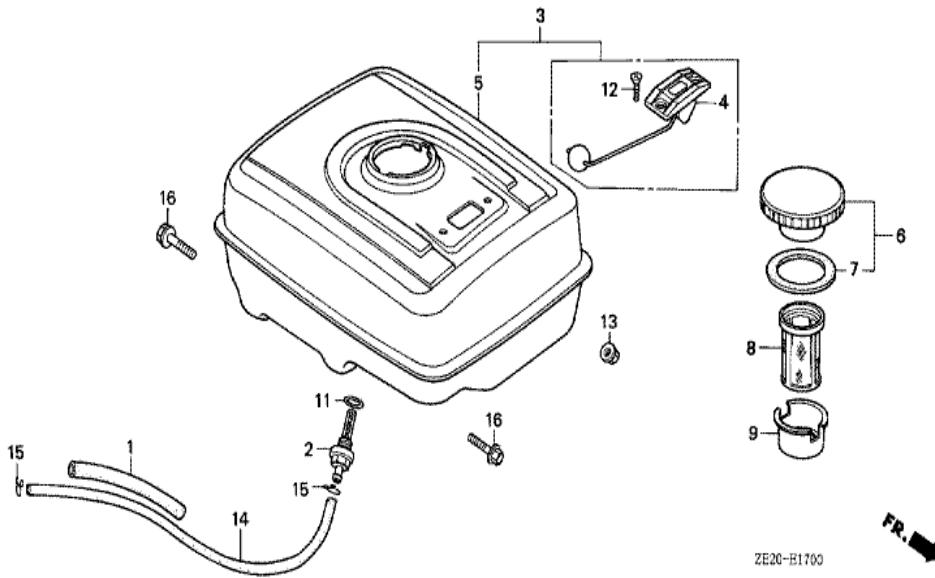

ZE20-B1700

<u>Ref</u>	<u>Partnumber</u>	<u>Description</u>	<u>GX240</u>	<u>Serial Numbers</u>
001	16854-ZE1-000	RUBBER, SUPPORTER (107MM)	1	1523056
001	16854-ZH8-000	RUBBER, SUPPORTER (107MM)	1	1523057
002	16955-ZE1-000	JOINT, FUEL TANK	1	
005	17510-ZE2-000ZA	TANK COMP., FUEL *NH31 *	(1)	1487905
005	17510-ZE2-010ZA	TANK COMP., FUEL *NH31 *	(1)	1487906
006	17620-890-000	CAP COMP., FUEL FILLER	1	
006	17620-890-010	CAP COMP., FUEL FILLER	(1)	
007	17631-329-000	PACKING, FUEL FILLER CAP	1	
007	17631-329-003	PACKING, FUEL FILLER CAP (39X58X3)	(1)	
011	91353-671-004	O-RING, 14MM (NOK)	(1)	
013	94050-08000	NUT, FLANGE, 8MM	2	
014	95001-4522240	TUBE, FUEL, 4.5X222 (95001-45001-60M)	(1)	
015	95002-02080	CLIP, TUBE (B8)	2	
<u>Ref</u>	<u>Partnumber</u>	<u>Description</u>	<u>GX240</u>	<u>Serial Numbers</u>
016	95900-0802500	BOLT, FLANGE, 8X25	2