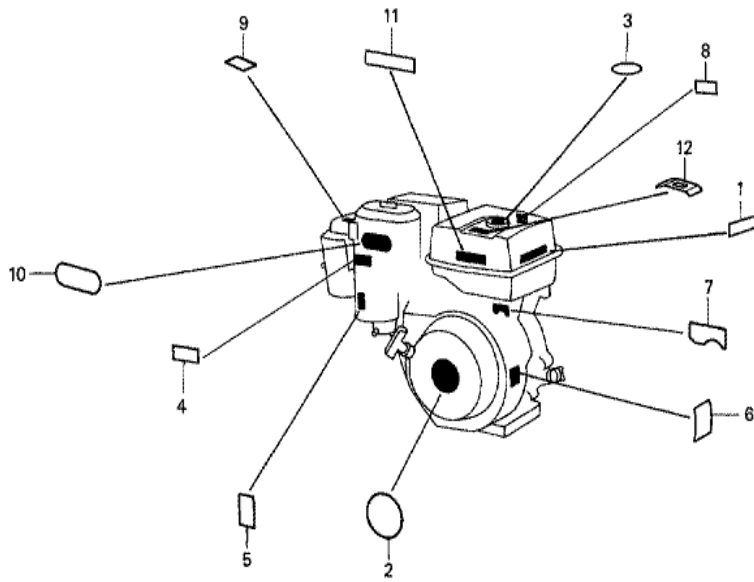

ZE20-E2800

Ref	Partnumber	Description	GX240	Serial Numbers
002	87521-ZE2-810	EMBLEM	(1)	
003	87522-ZE1-810	MARK, CAUTION	(1)	
005	87528-ZE2-810	MARK, CHOKE (ORANGE)	(1)