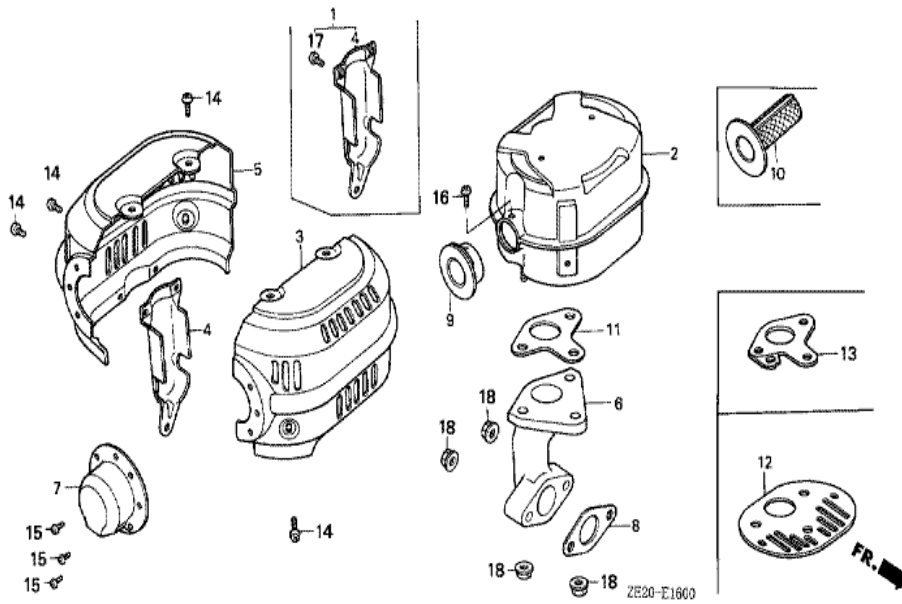

Ref	Partnumber	Description	GX240	Serial Numbers
002	18310-ZE2-822	MUFFLER COMP. (SILENT)	1	
003	18320-ZE2-821	PROTECTOR, R. MUFFLER (SILENT)	(1)	
005	18325-ZE2-821	PROTECTOR, L. MUFFLER (SILENT)	(1)	
006	18330-ZE2-000	PIPE, EX.	1	
008	18333-ZE3-000	GASKET, EX. PIPE	1	1072860
011	18381-ZE2-000	GASKET, MUFFLER	1	1381522
014	90050-ZE1-000	SCREW, TAPPING, 5X8	(6)	
016	90055-ZE1-000	SCREW, TAPPING, 4X6	1	1381523
018	94050-08000	NUT, FLANGE, 8MM	2