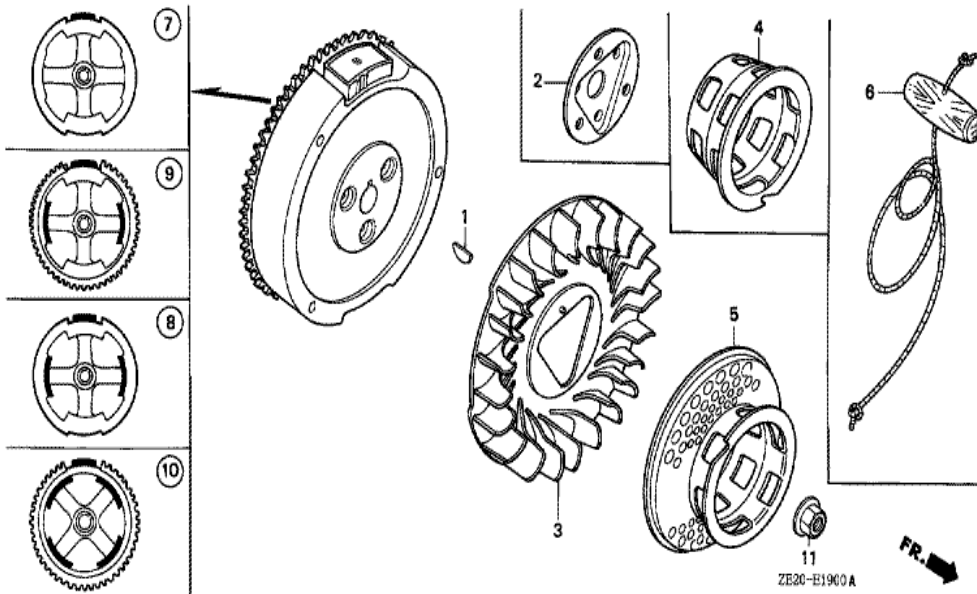

Ref	Partnumber	Description	GX240	Serial Numbers
001	13331-357-000	KEY, SPECIAL WOODRUFF, 25X18	1	
003	19511-ZE2-000	FAN, COOLING	1	
005	28451-ZE2-811	PULLEY COMP., STARTER	(1)	
007	31100-ZE2-000	FLYWHEEL COMP.	(1)	
011	90201-ZE3-790	NUT, SPECIAL, 16MM	1