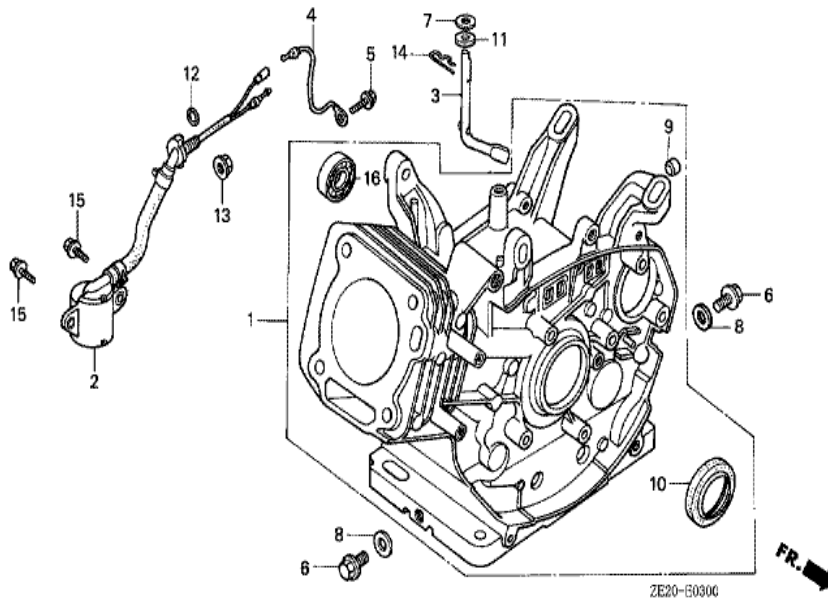

ZE20-E0300

<u>Ref</u>	<u>Partnumber</u>	<u>Description</u>	<u>GX240</u>	<u>Serial Numbers</u>
001	120A0-ZE2-810	BARREL ASSY., CYLINDER (ALERT)	(1)	1238477
001	120A0-ZE2-811	BARREL ASSY., CYLINDER (ALERT)	1	1238478
001	120A0-ZE2-812	BARREL ASSY., CYLINDER (ALERT)	(1)	1487105
001	120A0-ZE2-813	BARREL ASSY., CYLINDER (ALERT)	(1)	1487106
002	15510-ZE2-013	SWITCH ASSY., OIL LEVEL	1	
003	16541-ZE2-000	SHAFT, GOVERNOR ARM	1	
006	90131-883-000	BOLT, DRAIN PLUG, 12X15	2	
007	90446-KE1-000	WASHER, 8.2X17X0.8	1	
008	90601-ZE2-000	WASHER, DRAIN PLUG, 12MM	2	1518601
008	94109-12000	WASHER, DRAIN PLUG, 12MM	2	1518602
010	91201-890-003	OIL SEAL, 30X46X8	(1)	
012	91353-671-004	O-RING, 14MM (NOK)	(1)	
013	94050-10000	NUT, FLANGE, 10MM	(1)	
<u>Ref</u>	<u>Partnumber</u>	<u>Description</u>	<u>GX240</u>	<u>Serial Numbers</u>
014	94251-08000	PIN, LOCK, 8MM	1	
015	95700-0601200	BOLT, FLANGE, 6X12	(2)