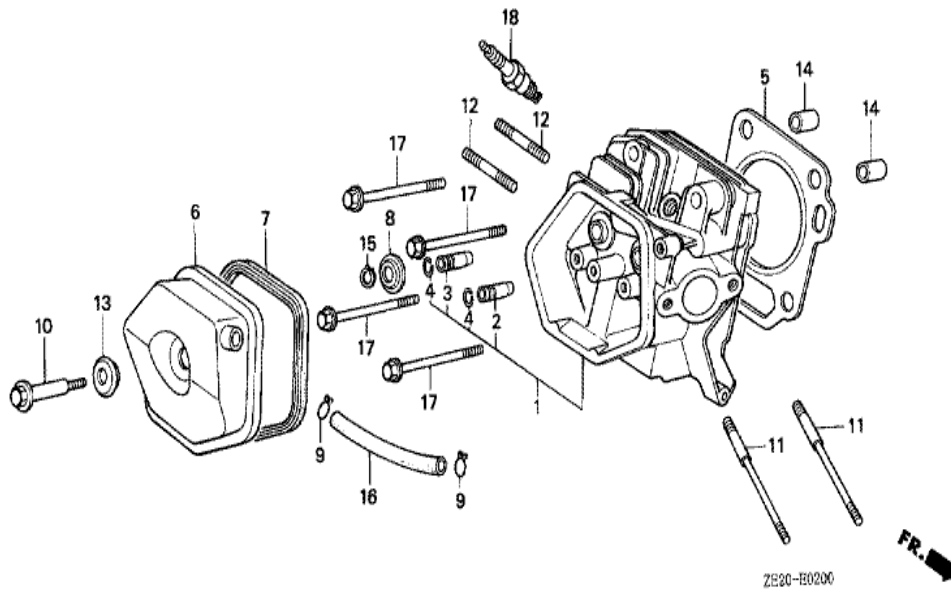

<u>Ref</u>	<u>Partnumber</u>	<u>Description</u>	<u>GX240</u>	<u>Serial Numbers</u>
001	122A0-ZE2-030	HEAD COMP., CYLINDER	1	
002	12204-ZE2-315	GUIDE, IN. VALVE (OS)	(1)	1000441
003	12205-ZE2-305	GUIDE, EX. VALVE (OS)	(1)	
004	12216-ZE2-300	CLIP, VALVE GUIDE	2	
005	12251-ZE2-000	GASKET, CYLINDER HEAD	1	
006	12310-ZE3-790	COVER COMP., HEAD (BREATHER TUBE JOINT)	1	
007	12391-ZE2-010	PACKING, HEAD COVER	1	1086329
008	14775-ZE2-010	SEAT, VALVE SPRING	1	
009	17316-611-000	CLIP, BREATHER TUBE	2	
010	90014-ZE2-000	BOLT, HEAD COVER	1	
011	90042-ZE2-000	BOLT, STUD, 8X123	2	
012	90047-ZE2-000	BOLT, STUD, 8X47	2	
013	90441-ZE2-010	WASHER COMP., HEAD COVER	1	1069850
<u>Ref</u>	<u>Partnumber</u>	<u>Description</u>	<u>GX240</u>	<u>Serial Numbers</u>
014	94301-12200	DOWEL PIN, 12X20	2	
015	94510-11000	CIRCLIP, EXTERNAL, 11MM	1	
016	12315-ZE3-840	TUBE, BREATHER	1	
017	95725-1008000	BOLT, FLANGE, 10X80	4	
018	98079-55855	PLUG, SPARK (W16EPR-U) (DENSO)	(1)	
018	98079-56846	PLUG, SPARK (BPR6ES) (NGK)	(1)	
018	98079-56855	PLUG, SPARK (W20EPR-U) (DENSO)	(1)