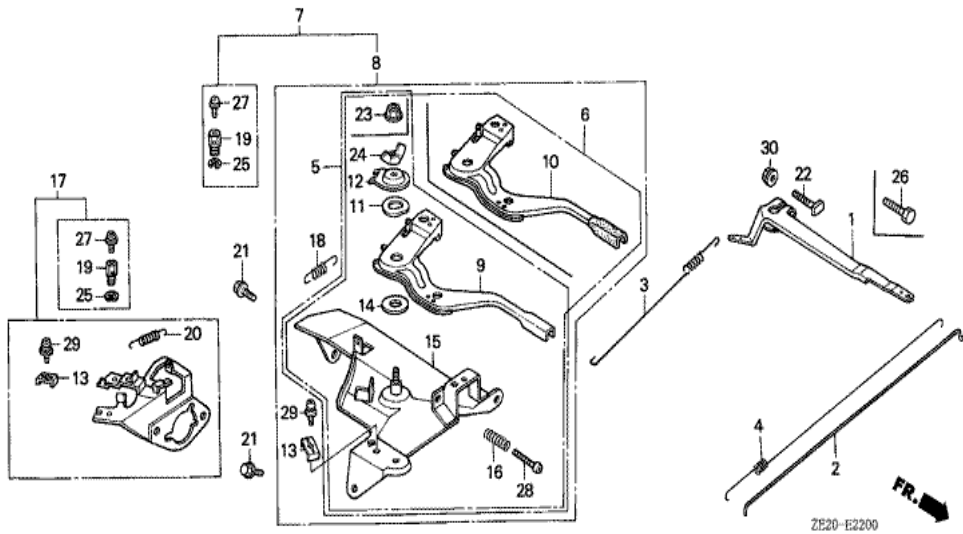

Ref	Partnumber	Description	GX240	Serial Numbers
001	16551-ZE2-000	ARM, GOVERNOR	1	
002	16555-ZE2-000	ROD, GOVERNOR	1	
003	16561-ZE2-000	SPRING, GOVERNOR (L=145.0MM) (WIRE DIAME	1	
004	16562-ZE2-000	SPRING, THROTTLE RETURN	1	
008	16570-ZE2-821	CONTROL ASSY. (REMOTE)	(1)	1519063
008	16570-ZE2-W20	CONTROL ASSY. (REMOTE)	(1)	1519064
009	16571-ZE2-000	LEVER, CONTROL	(1)	1519063
009	16571-ZE2-W00	LEVER, CONTROL	(1)	1519064
011	16574-ZE1-000	SPRING, LEVER	(1)	
012	16575-ZE2-000	WASHER, CONTROL LEVER	(1)	1519063
012	16575-ZE2-W00	WASHER, CONTROL LEVER	(1)	1519064
013	16576-891-000	HOLDER, CABLE	(1)	
014	16578-ZE1-000	SPACER, CONTROL LEVER	(1)	
<u>Ref</u>	<u>Partnumber</u>	<u>Description</u>	<u>GX240</u>	<u>Serial Numbers</u>
015	16581-ZE2-010	BASE COMP., CONTROL	(1)	1519063
015	16581-ZE2-W00	BASE COMP., CONTROL (###)	(1)	1519064
016	16584-883-300	SPRING, CONTROL ADJUSTING	(1)	
018	16592-883-310	SPRING, CABLE RETURN	(1)	
021	90013-883-000	BOLT, FLANGE, 6X12 (CT200)	2	
022	90015-ZE5-010	BOLT, GOVERNOR ARM	1	1094202
023	90114-SA0-000	NUT, SELF-LOCK, 6MM	(1)	1519064
024	90352-883-003	NUT, WING, 6MM	(1)	1519063
028	93500-050280A	SCREW, PAN, 5X28	(1)	
029	93500-050160A	SCREW, PAN, 5X16	(1)	1519064
029	93893-0501600	SCREW-WASHER, 5X16	(1)	1519063
030	94050-06000	NUT, FLANGE, 6MM	1	