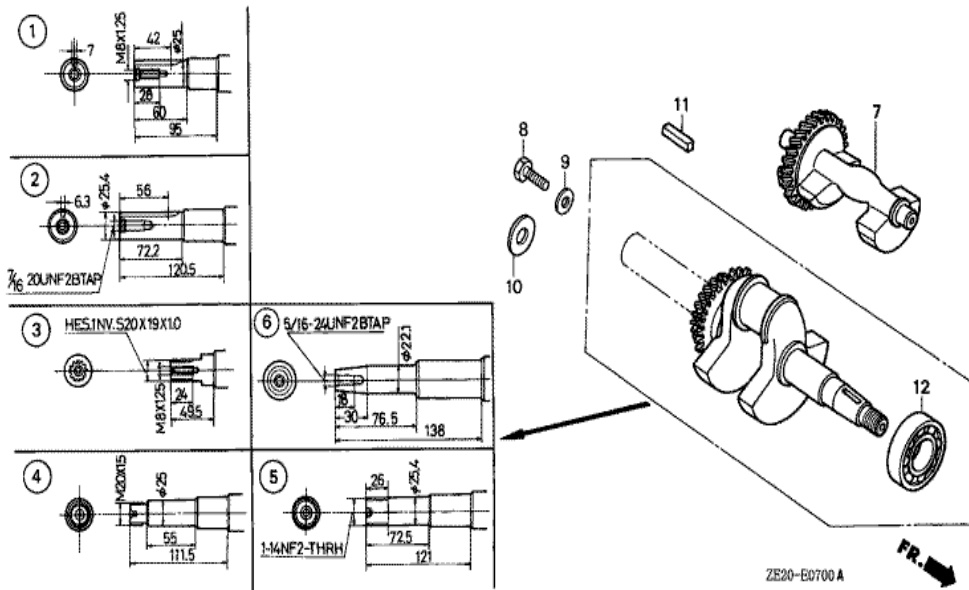

Ref	Partnumber	Description	GX240	Serial Numbers
001	13310-ZE2-000	CRANKSHAFT COMP.	1	1494214
001	13310-ZE2-010	CRANKSHAFT COMP.	1	1494215
008	95900-0802500	BOLT, FLANGE, 8X25	(1)	
011	90741-805-000	KEY, 7X7X33	(1)	
011	90741-889-810	KEY, 7X7X33 (YELLOW) (O.S.)	(1)	
012	96100-6206000	BEARING, RADIAL BALL, 6206	1