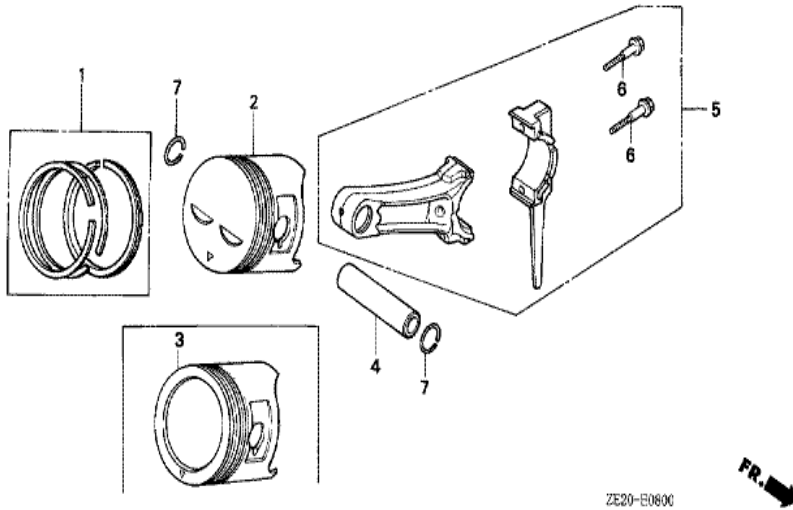

ZE20-E0600

<u>Ref</u>	<u>Partnumber</u>	<u>Description</u>	<u>GX240</u>	<u>Serial Numbers</u>
001	13010-ZE2-003	RING SET, PISTON (STD.) (NIPPON)	1	1281053
001	13010-ZE2-004	RING SET, PISTON (STD.) (TEIKOKU)	1	1281053
001	13010-ZE2-013	RING SET, PISTON (STD.) (NIPPON)	1	1242765
001	13010-ZE2-014	RING SET, PISTON (STD.) (TEIKOKU)	1	1281054
001	13011-ZE2-003	RING SET, PISTON (0.25) (NIPPON)	(1)	1281053
001	13011-ZE2-004	RING SET, PISTON (0.25) (TEIKOKU)	(1)	1281053
001	13011-ZE2-013	RING SET, PISTON (0.25) (NIPPON)	(1)	
001	13011-ZE2-014	RING SET, PISTON (0.25) (TEIKOKU)	(1)	1281054
001	13012-ZE2-003	RING SET, PISTON (0.50) (NIPPON)	(1)	1281053
001	13012-ZE2-004	RING SET, PISTON (0.50) (TEIKOKU)	(1)	1281053
001	13012-ZE2-013	RING SET, PISTON (0.50) (NIPPON)	(1)	1281054
001	13012-ZE2-014	RING SET, PISTON (0.50) (TEIKOKU)	(1)	1281054
001	13013-ZE2-003	RING SET, PISTON (0.75) (NIPPON)	(1)	1242764
<u>Ref</u>	<u>Partnumber</u>	<u>Description</u>	<u>GX240</u>	<u>Serial Numbers</u>
001	13013-ZE2-004	RING SET, PISTON (0.75) (TEIKOKU)	(1)	1281053
001	13013-ZE2-013	RING SET, PISTON (0.75) (NIPPON)	(1)	1281054
001	13013-ZE2-014	RING SET, PISTON (0.75) (TEIKOKU)	(1)	1281054
003	13101-ZE2-810	PISTON (STD.)	1	1263002
003	13101-ZE2-811	PISTON (STD.)	1	1263003
003	13102-ZE2-810	PISTON (0.25)	(1)	1263002
003	13102-ZE2-811	PISTON (0.25)	(1)	1263003
003	13103-ZE2-810	PISTON (0.50)	(1)	1263002
003	13103-ZE2-811	PISTON (0.50)	(1)	1263003
003	13104-ZE2-810	PISTON (0.75)	(1)	1263002
003	13104-ZE2-811	PISTON (0.75)	(1)	1263003
004	13111-ZE2-000	PIN, PISTON	1	
005	13200-ZE2-000	ROD ASSY., CONNECTING (STD.)	1	
005	13200-ZE2-305	ROD ASSY., CONNECTING (0.25 UNDER SIZE)	(1)	
006	90001-ZE8-000	BOLT, CONNECTING ROD	2	
007	90551-ZE1-000	CLIP, PISTON PIN, 18MM	2