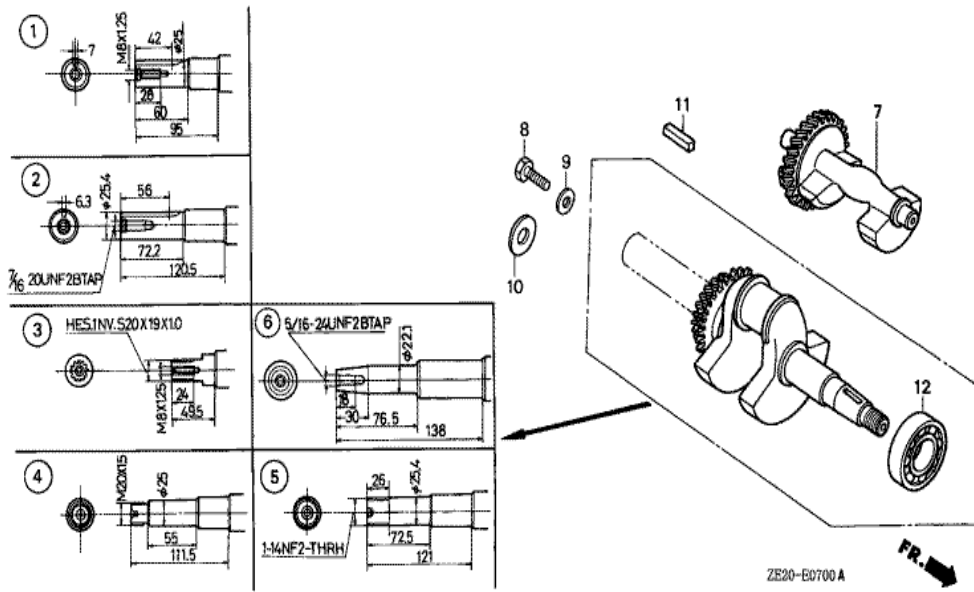

Ref	Partnumber	Description	GX240	Serial Numbers
001	13310-ZE2-000	CRANKSHAFT COMP.	1	1494214
001	13310-ZE2-010	CRANKSHAFT COMP.	1	1494215
011	90741-805-000	KEY, 7X7X33	(1)	
012	96100-6206000	BEARING, RADIAL BALL, 6206	1