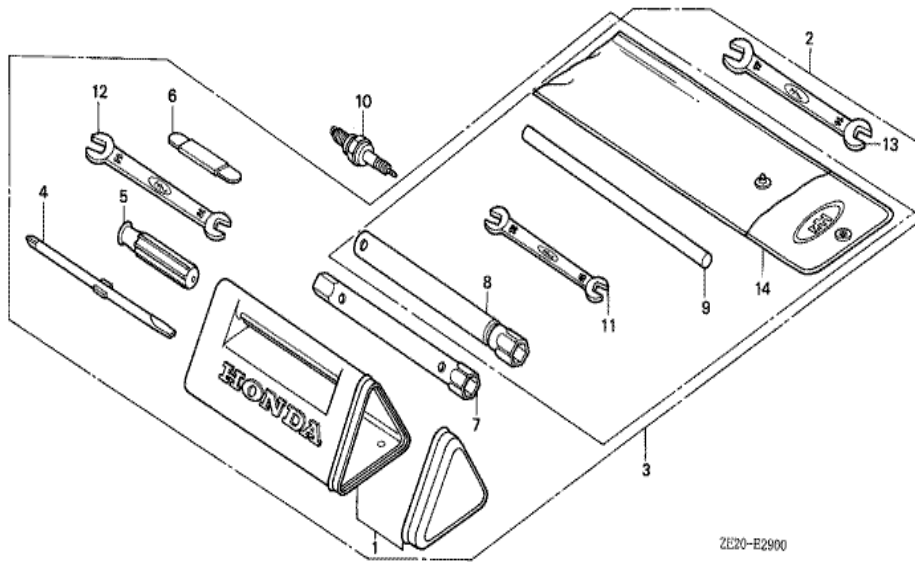

ZE20-E2900

<u>Ref</u>	<u>Partnumber</u>	<u>Description</u>	<u>GX240</u>	<u>Serial Numbers</u>
001	83501-ZF1-000	BOX, TOOL	1	
002	89000-ZE1-000	TOOL KIT	1	1106665
003	89001-ZF1-000	BAG SET, TOOL	1	1106665
004	89102-538-000	DRIVER, SCREW (NO.2 + -)	1	1094594
005	89103-538-000	GRIP	1	1094594
006	89210-ZF1-000	GAUGE ASSY., THICKNESS	1	1094594
007	89216-ZF1-000	WRENCH, BOX	1	1094594
008	89218-ZE1-000	WRENCH COMP., SPARK PLUG	1	1298646
009	89219-805-000	HANDLE, BOX WRENCH	(1)	
010	98079-56841	PLUG, SPARK (BP6ES) (NGK)	1	1094594
010	98079-56854	PLUG, SPARK (W20EP-U) (DENSO)	1	1094594
011	99001-10120	SPANNER, 10X12	(1)	
012	99001-10140	SPANNER, 10X14	1	1094594
<u>Ref</u>	<u>Partnumber</u>	<u>Description</u>	<u>GX240</u>	<u>Serial Numbers</u>
013	99001-14170	SPANNER, 14X17	1	1148922
014	99008-02300	BAG, TOOL, 230MM	(1)