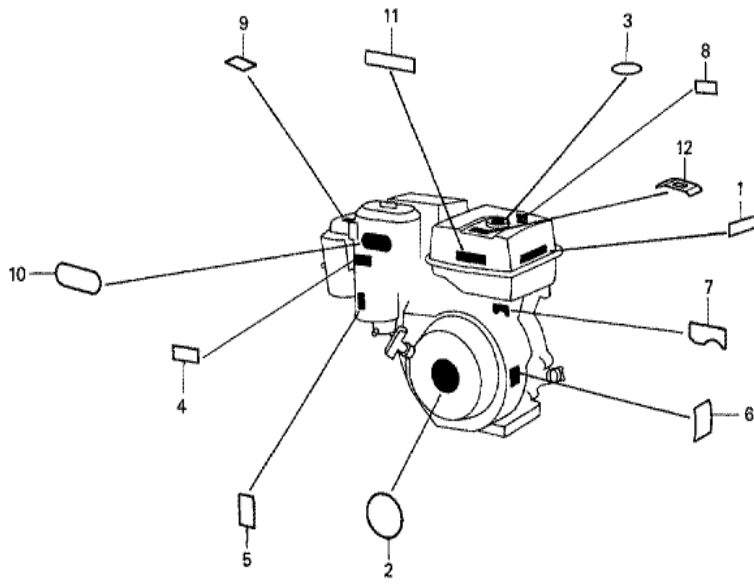

Z520-E2800

Ref	Partnumber	Description	GX240	Serial Numbers
001	87101-733-000	MARK, TOP	1