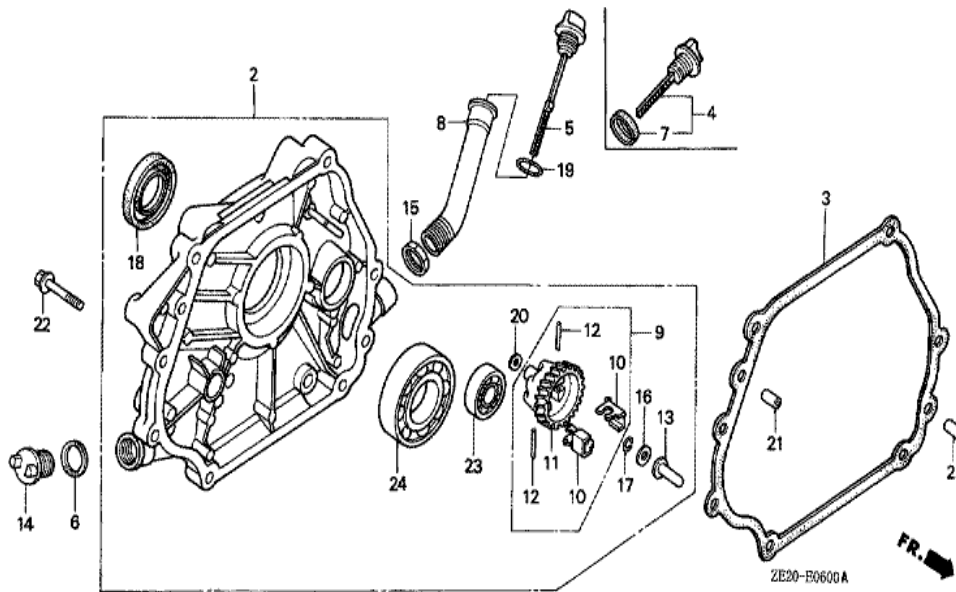

Ref	Partnumber	Description	GX240	Serial Numbers	
001	16551-ZE2-000	ARM, GOVERNOR	1		
002	16555-ZE2-000	ROD, GOVERNOR	1		
003	16561-ZE2-000	SPRING, GOVERNOR (L=145.0MM) (WIRE DIAME	1		
004	16562-ZE2-000	SPRING, THROTTLE RETURN	1		
008	16570-ZE2-830	CONTROL ASSY. (STA-TYPE)	1	1064329	
008	16570-ZE2-831	CONTROL ASSY. (STA-TYPE)	1	1064330	
009	16571-ZE2-810	LEVER, CONTROL (STA-TYPE)	1		
011	16574-ZE1-000	SPRING, LEVER	(1)		
012	16575-ZE2-000	WASHER, CONTROL LEVER	(1)	1519063	
012	16575-ZE2-W00	WASHER, CONTROL LEVER	(1)	1519064	
013	16576-891-000	HOLDER, CABLE	(1)		
014	16578-ZE1-000	SPACER, CONTROL LEVER	(1)		
015	16581-ZE2-810	BASE COMP., CONTROL (STA-TYPE)	1		
	<u>Ref</u>	<u>Partnumber</u>	<u>Description</u>	<u>GX240</u>	<u>Serial Numbers</u>
015	16581-ZE2-811	BASE COMP., CONTROL (STA-TYPE)	1		
016	16584-883-300	SPRING, CONTROL ADJUSTING	(1)		
018	16592-883-310	SPRING, CABLE RETURN	(1)		
021	90013-883-000	BOLT, FLANGE, 6X12 (CT200)	2		
022	90015-ZE5-010	BOLT, GOVERNOR ARM	1	1094202	
023	90114-SA0-000	NUT, SELF-LOCK, 6MM	(1)	1519064	
024	90352-883-003	NUT, WING, 6MM	(1)	1519063	
026	92000-060220A	BOLT, HEX., 6X22	1	1094201	
028	93500-050280A	SCREW, PAN, 5X28	(1)		
029	93893-0501600	SCREW-WASHER, 5X16	(1)	1519063	
030	94050-06000	NUT, FLANGE, 6MM	1		

ZE20-E0300

Ref	Partnumber	Description	GX240	Serial Numbers
001	120A0-ZE2-010	BARREL ASSY., CYLINDER (STD.)	(1)	
001	120A0-ZE2-020	BARREL ASSY., CYLINDER (STD.)	(1)	1487105
001	120A0-ZE2-030	BARREL ASSY., CYLINDER (STD.)	(1)	1487106
003	16541-ZE2-000	SHAFT, GOVERNOR ARM	1	
006	90131-883-000	BOLT, DRAIN PLUG, 12X15	2	
007	90446-KE1-000	WASHER, 8.2X17X0.8	1	
008	90601-ZE2-000	WASHER, DRAIN PLUG, 12MM	2	1518601
008	94109-12000	WASHER, DRAIN PLUG, 12MM	2	1518602
009	90801-ZE2-003	PLUG, SEALING (RUBBER 10MM)	1	
010	91201-890-003	OIL SEAL, 30X46X8	(1)	
011	91203-952-771	OIL SEAL, 8X14X5	1	
014	94251-08000	PIN, LOCK, 8MM	1	