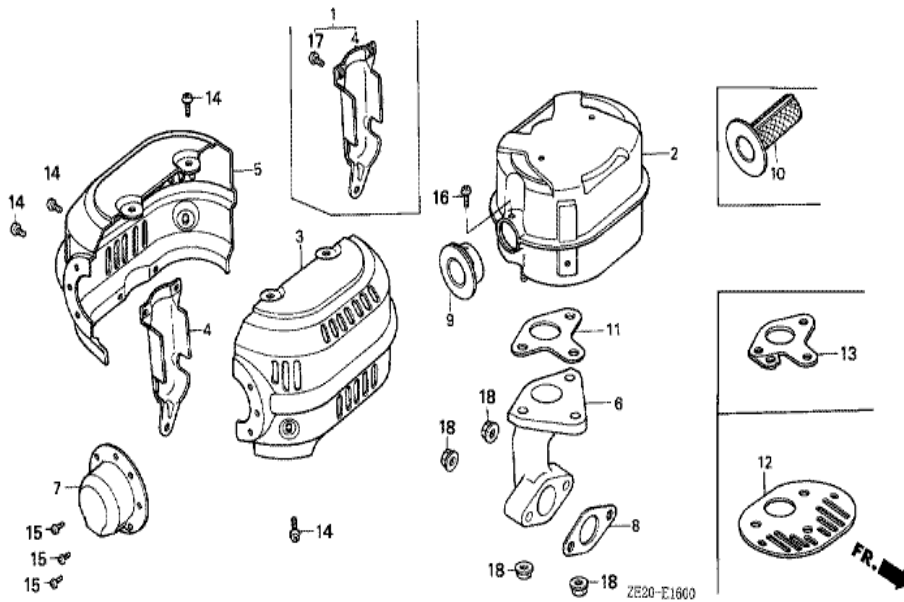

Ref	Partnumber	Description	GX240	Serial Numbers
002	18310-ZE2-003	MUFFLER COMP.	(1)	1119013
002	18310-ZE2-013	MUFFLER COMP.	1	1119014
003	18320-ZE2-003	PROTECTOR, R. MUFFLER	(1)	
005	18325-ZE2-003	PROTECTOR, L. MUFFLER	(1)	
006	18330-ZE2-000	PIPE, EX.	1	
008	18333-ZE2-000	GASKET, EX. PIPE	1	1072859
008	18333-ZE3-000	GASKET, EX. PIPE	1	1072860
011	18381-ZE2-000	GASKET, MUFFLER	1	1381522
014	90050-ZE1-000	SCREW, TAPPING, 5X8	(6)	
018	94050-08000	NUT, FLANGE, 8MM	2