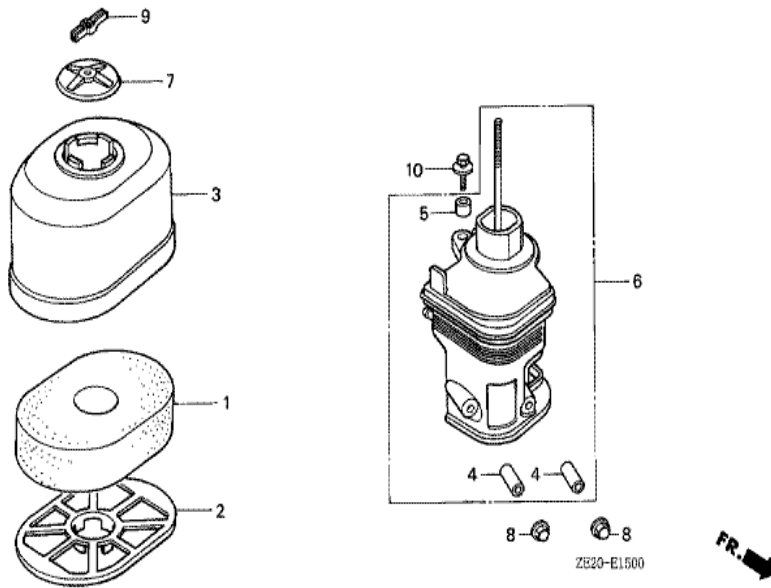

Ref	Partnumber	Description	GX240	Serial Numbers
001	17211-ZE2-000	ELEMENT, AIR CLEANER (SEMI DRY)	(1)	
002	17212-ZE2-000	GRID, AIR CLEANER	(1)	
003	17231-ZE2-000	COVER, AIR CLEANER (SEMI DRY)	(1)	
004	17238-ZE2-300	COLLAR, AIR CLEANER	(2)	1095731
004	17238-ZE2-310	COLLAR, AIR CLEANER	2	1095732
005	17239-ZE1-000	COLLAR B, AIR CLEANER	(1)	
006	17410-ZE2-000	ELBOW COMP., AIR CLEANER	(1)	1014240
006	17410-ZE2-010	ELBOW COMP., AIR CLEANER	(1)	1014241 1095731
006	17410-ZE2-020	ELBOW COMP., AIR CLEANER	1	1095732
007	17420-ZE2-000	CAP COMP., AIR CLEANER	(1)	
008	90201-415-000	NUT, CAP, 6MM	(2)	
009	90203-PB2-000	NUT, AIR CLEANER COVER (DACRO COATING)	1	
010	93494-0602008	BOLT-WASHER, 6X20	(1)