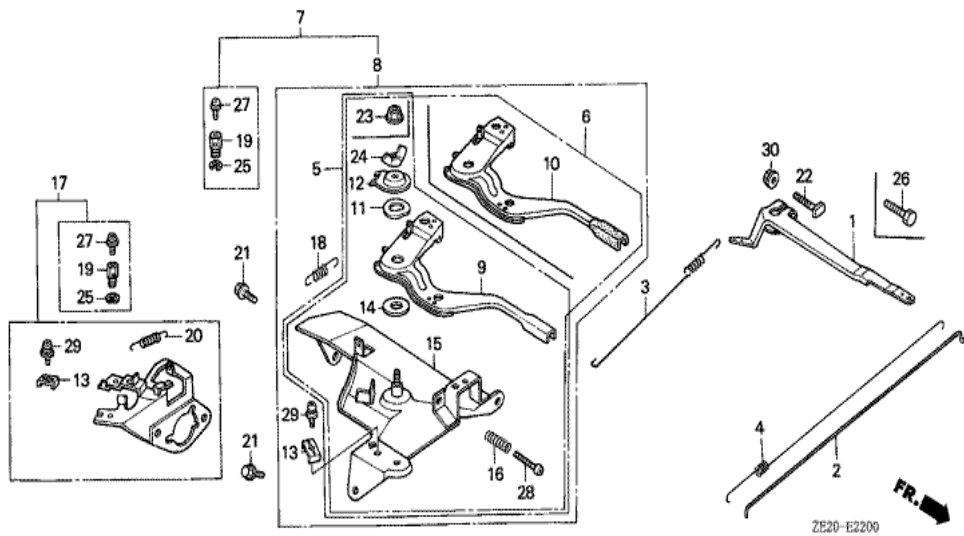

Ref	Partnumber	Description	GX240	Serial Numbers	
001	16551-ZE2-000	ARM, GOVERNOR	1		
002	16555-ZE2-000	ROD, GOVERNOR	1		
003	16561-ZE2-000	SPRING, GOVERNOR (L=145.0MM) (WIRE DIAME	1		
004	16562-ZE2-000	SPRING, THROTTLE RETURN	1		
008	16570-ZE2-830	CONTROL ASSY. (STA-TYPE)	1	1064329	
008	16570-ZE2-831	CONTROL ASSY. (STA-TYPE)	1	1064330	
009	16571-ZE2-810	LEVER, CONTROL (STA-TYPE)	1		
011	16574-ZE1-000	SPRING, LEVER	(1)		
012	16575-ZE2-000	WASHER, CONTROL LEVER	(1)	1519063	
012	16575-ZE2-W00	WASHER, CONTROL LEVER	(1)	1519064	
013	16576-891-000	HOLDER, CABLE	(1)		
014	16578-ZE1-000	SPACER, CONTROL LEVER	(1)		
015	16581-ZE2-810	BASE COMP., CONTROL (STA-TYPE)	1		
	<u>Ref</u>	<u>Partnumber</u>	<u>Description</u>	<u>GX240</u>	<u>Serial Numbers</u>
015	16581-ZE2-811	BASE COMP., CONTROL (STA-TYPE)	1		
016	16584-883-300	SPRING, CONTROL ADJUSTING	(1)		
018	16592-883-310	SPRING, CABLE RETURN	(1)		
021	90013-883-000	BOLT, FLANGE, 6X12 (CT200)	2		
022	90015-ZE5-010	BOLT, GOVERNOR ARM	1	1094202	
023	90114-SA0-000	NUT, SELF-LOCK, 6MM	(1)	1519064	
024	90352-883-003	NUT, WING, 6MM	(1)	1519063	
026	92000-060220A	BOLT, HEX., 6X22	1	1094201	
028	93500-050280A	SCREW, PAN, 5X28	(1)		
029	93893-0501600	SCREW-WASHER, 5X16	(1)	1519063	
030	94050-06000	NUT, FLANGE, 6MM	1