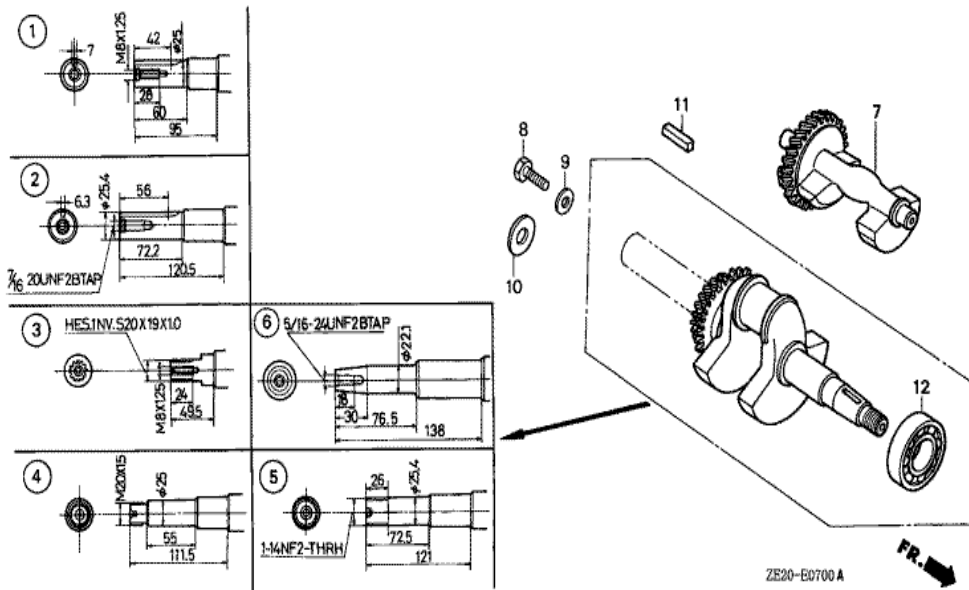

Ref	Partnumber	Description	GX240	Serial Numbers
001	13320-ZE2-000	CRANKSHAFT COMP.	1	1494214
001	13320-ZE2-010	CRANKSHAFT COMP.	1	1494215
007	13351-ZE2-000	WEIGHT, BALANCER	1	1494214
007	13351-ZE2-010	WEIGHT, BALANCER	1	1494215
008	92000-080250A	BOLT, HEX., 8X25	(1)	
008	95900-0802500	BOLT, FLANGE, 8X25	(1)	
009	90534-706-010	WASHER, LOCK, 8.5X35X4.5	(1)	
011	90741-805-000	KEY, 7X7X33	(1)	
011	90741-889-810	KEY, 7X7X33 (YELLOW) (O.S.)	(1)	
012	96100-6206000	BEARING, RADIAL BALL, 6206	1