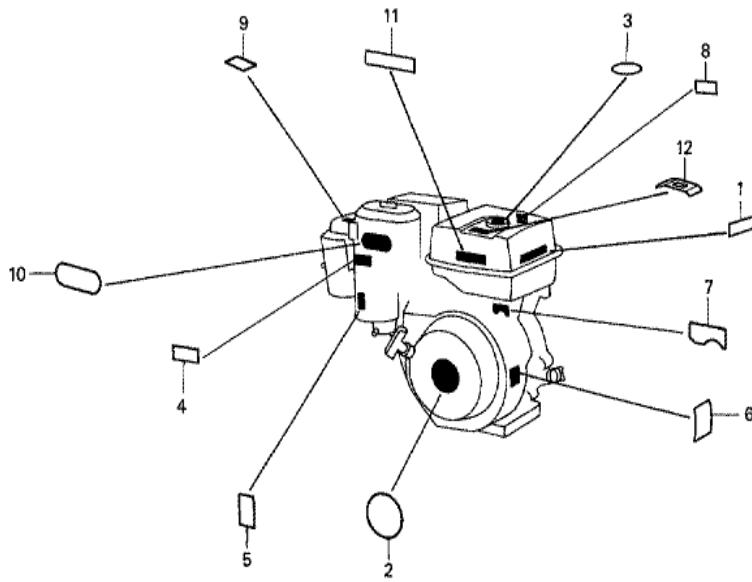

Ref	Partnumber	Description	GX240	Serial Numbers
001	13331-357-000	KEY, SPECIAL WOODRUFF, 25X18	1	
003	19511-ZE2-000	FAN, COOLING	1	
004	28451-ZE2-003	PULLEY, STARTER	(1)	
007	31100-ZE2-000	FLYWHEEL COMP.	(1)	
011	90201-ZE3-790	NUT, SPECIAL, 16MM	1	

Ref	Partnumber	Description	GX240	Serial Numbers
001	16551-ZE2-000	ARM, GOVERNOR	1	
002	16555-ZE2-000	ROD, GOVERNOR	1	
003	16561-ZE2-000	SPRING, GOVERNOR (L=145.0MM) (WIRE DIAME	1	
004	16562-ZE2-000	SPRING, THROTTLE RETURN	1	
007	16570-ZE2-811	CONTROL ASSY. (REMOTE)	1	1519063
009	16571-ZE2-000	LEVER, CONTROL	(1)	1519063
009	16571-ZE2-W00	LEVER, CONTROL	(1)	1519064
011	16574-ZE1-000	SPRING, LEVER	(1)	
012	16575-ZE2-000	WASHER, CONTROL LEVER	(1)	1519063
012	16575-ZE2-W00	WASHER, CONTROL LEVER	(1)	1519064
013	16576-891-000	HOLDER, CABLE	(1)	
014	16578-ZE1-000	SPACER, CONTROL LEVER	(1)	
015	16581-ZE2-000	BASE COMP., CONTROL	(1)	
<u>Ref</u>	<u>Partnumber</u>	<u>Description</u>	<u>GX240</u>	<u>Serial Numbers</u>
015	16581-ZE2-010	BASE COMP., CONTROL	(1)	1519063
015	16581-ZE2-W00	BASE COMP., CONTROL (###)	(1)	1519064
016	16584-883-300	SPRING, CONTROL ADJUSTING	(1)	
018	16592-883-310	SPRING, CABLE RETURN	(1)	
019	16594-883-000	HOLDER, WIRE	1	1159698
019	16594-883-010	HOLDER, WIRE	1	1159699
021	90013-883-000	BOLT, FLANGE, 6X12 (CT200)	2	
022	90015-ZE5-010	BOLT, GOVERNOR ARM	1	1094202
023	90114-SA0-000	NUT, SELF-LOCK, 6MM	(1)	1519064
024	90352-883-003	NUT, WING, 6MM	(1)	1519063
025	90605-230-000	CIRCLIP, 5MM	(1)	
026	92000-06022	BOLT, HEX., 6X22	1	1094201
027	93500-040060H	SCREW, PAN, 4X6	1	1159699
027	93500-040080A	SCREW, PAN, 4X8	1	1159698
028	93500-050280A	SCREW, PAN, 5X28	(1)	
029	93893-0501600	SCREW-WASHER, 5X16	(1)	1519063
030	94050-06000	NUT, FLANGE, 6MM	1	