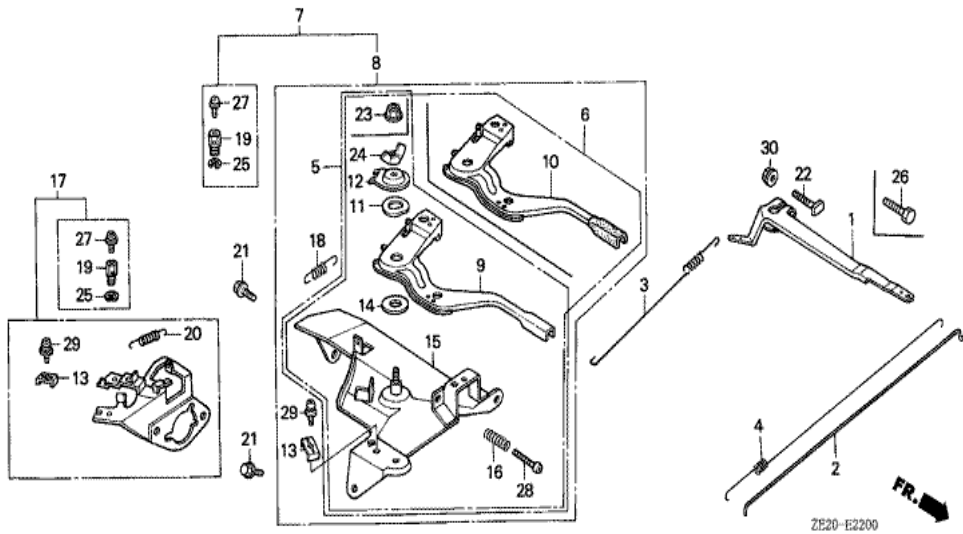

Ref	Partnumber	Description	GX240	Serial Numbers
001	16551-ZE2-000	ARM, GOVERNOR	1	
002	16555-ZE2-000	ROD, GOVERNOR	1	
003	16561-ZE2-000	SPRING, GOVERNOR (L=145.0MM) (WIRE DIAME	1	
004	16562-ZE2-000	SPRING, THROTTLE RETURN	1	
007	16570-ZE2-811	CONTROL ASSY. (REMOTE)	1	1519063
009	16571-ZE2-000	LEVER, CONTROL	(1)	1519063
009	16571-ZE2-W00	LEVER, CONTROL	(1)	1519064
011	16574-ZE1-000	SPRING, LEVER	(1)	
012	16575-ZE2-000	WASHER, CONTROL LEVER	(1)	1519063
012	16575-ZE2-W00	WASHER, CONTROL LEVER	(1)	1519064
013	16576-891-000	HOLDER, CABLE	(1)	
014	16578-ZE1-000	SPACER, CONTROL LEVER	(1)	
015	16581-ZE2-000	BASE COMP., CONTROL	(1)	
<u>Ref</u>	<u>Partnumber</u>	<u>Description</u>	<u>GX240</u>	<u>Serial Numbers</u>
015	16581-ZE2-010	BASE COMP., CONTROL	(1)	1519063
015	16581-ZE2-W00	BASE COMP., CONTROL (###)	(1)	1519064
016	16584-883-300	SPRING, CONTROL ADJUSTING	(1)	
018	16592-883-310	SPRING, CABLE RETURN	(1)	
019	16594-883-000	HOLDER, WIRE	1	1159698
019	16594-883-010	HOLDER, WIRE	1	1159699
021	90013-883-000	BOLT, FLANGE, 6X12 (CT200)	2	
022	90015-ZE5-010	BOLT, GOVERNOR ARM	1	1094202
023	90114-SA0-000	NUT, SELF-LOCK, 6MM	(1)	1519064
024	90352-883-003	NUT, WING, 6MM	(1)	1519063
025	90605-230-000	CIRCLIP, 5MM	(1)	
026	92000-06022	BOLT, HEX., 6X22	1	1094201
027	93500-040060H	SCREW, PAN, 4X6	1	1159699
027	93500-040080A	SCREW, PAN, 4X8	1	1159698
028	93500-050280A	SCREW, PAN, 5X28	(1)	
029	93893-0501600	SCREW-WASHER, 5X16	(1)	1519063
030	94050-06000	NUT, FLANGE, 6MM	1