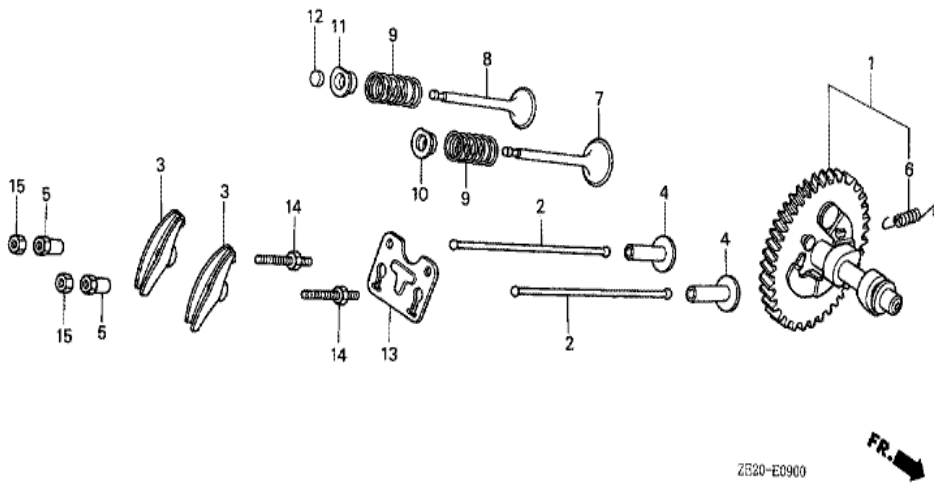

ZE20-E0900

<u>Ref</u>	<u>Partnumber</u>	<u>Description</u>	<u>GX240</u>	<u>Serial Numbers</u>
001	14100-ZE2-010	CAMSHAFT ASSY.	1	1494214
001	14100-ZE2-020	CAMSHAFT ASSY.	1	1494215
002	14410-ZE2-013	ROD, PUSH	2	
003	14431-ZE2-010	ARM, VALVE ROCKER	2	
004	14441-ZE2-000	LIFTER, VALVE	2	
005	14451-ZE1-003	PIVOT, ROCKER ARM	2	
006	14568-ZE1-000	SPRING, WEIGHT RETURN	1	
007	14711-ZE2-000	VALVE, IN.	1	
008	14721-ZE2-000	VALVE, EX.	(1)	
009	14751-ZE2-003	SPRING, VALVE	2	
010	14771-ZE2-000	RETAINER, IN. VALVE SPRING	1	
011	14773-ZE2-000	RETAINER, EX. VALVE SPRING	1	
012	14781-ZE2-000	ROTATOR, VALVE	1	
<u>Ref</u>	<u>Partnumber</u>	<u>Description</u>	<u>GX240</u>	<u>Serial Numbers</u>
013	14791-ZE2-000	PLATE, PUSH ROD GUIDE	1	1494214
013	14791-ZE2-010	GUIDE, PUSH ROD	1	1494215
014	90012-ZE0-010	BOLT, PIVOT, 8MM	2	
015	90206-ZE1-000	NUT, PIVOT ADJUSTING	2