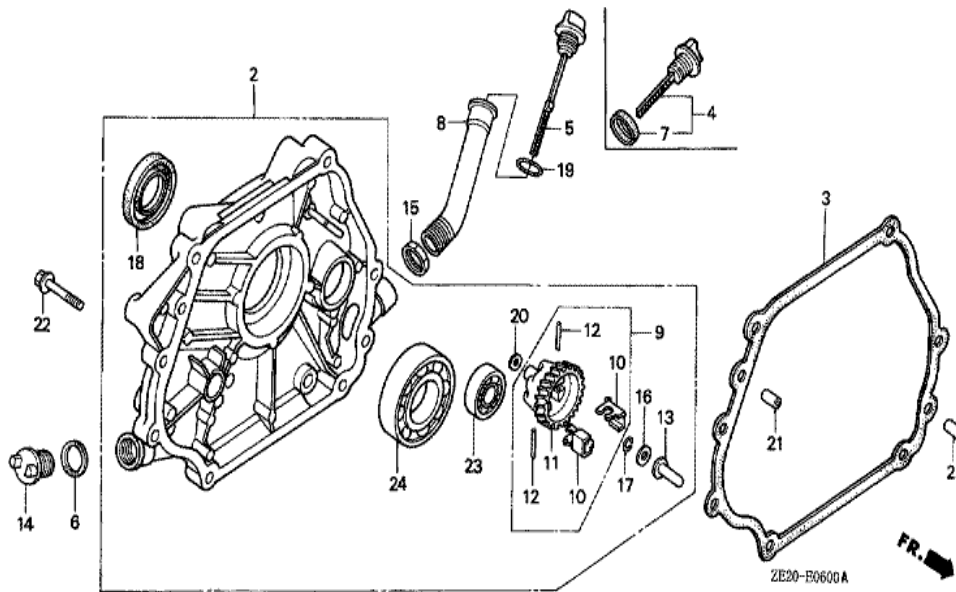

<u>Ref</u>	<u>Partnumber</u>	<u>Description</u>	<u>GX240</u>	<u>Serial Numbers</u>
002	11400-ZE2-000	COVER ASSY., CRANKCASE	1	1494214
002	11400-ZE2-010	COVER ASSY., CRANKCASE	1	1494215
003	11381-ZE2-000	PACKING, CASE COVER	1	3151974
004	15600-735-700	CAP ASSY., OIL FILLER	(1)	
006	15621-896-010	PACKING, OIL FILLER CAP	1	
007	15625-ZE1-000	PACKING, OIL FILLER CAP	(1)	
009	16510-ZE2-810	GOVERNOR ASSY.	1	1494214
009	16510-ZE2-811	GOVERNOR ASSY.	1	1494215
010	16511-ZE2-000	WEIGHT, GOVERNOR	2	
011	16512-ZE2-810	HOLDER, GOVERNOR WEIGHT	1	1494214
011	16512-ZE2-811	HOLDER, GOVERNOR WEIGHT	1	1494215
012	16513-ZE2-000	PIN, GOVERNOR WEIGHT	2	
013	16531-Z0A-000	SLIDER, GOVERNOR	1	
<u>Ref</u>	<u>Partnumber</u>	<u>Description</u>	<u>GX240</u>	<u>Serial Numbers</u>
014	15620-ZG4-910	CAP, OIL FILLER	1	1528044
014	25611-735-000	CAP, OIL HOLE	1	1528043
016	90473-147-000	WASHER, 6X16	1	
017	90602-896-000	CLIP, GOVERNOR HOLDER	1	1287216
017	90602-ZE1-000	CLIP, GOVERNOR HOLDER	1	1287217
018	91201-890-003	OIL SEAL, 30X46X8	1	
020	94101-06800	WASHER, PLAIN, 6MM	1	
021	90701-HC4-000	DOWEL PIN, 8X12	2	1342866
021	94301-08120	PIN A, DOWEL, 8X12	2	1240657 1342865
022	95900-0803500	BOLT, FLANGE, 8X35	7	
023	96100-6202000	BEARING, RADIAL BALL, 6202	1	
024	96100-6206000	BEARING, RADIAL BALL, 6206	1