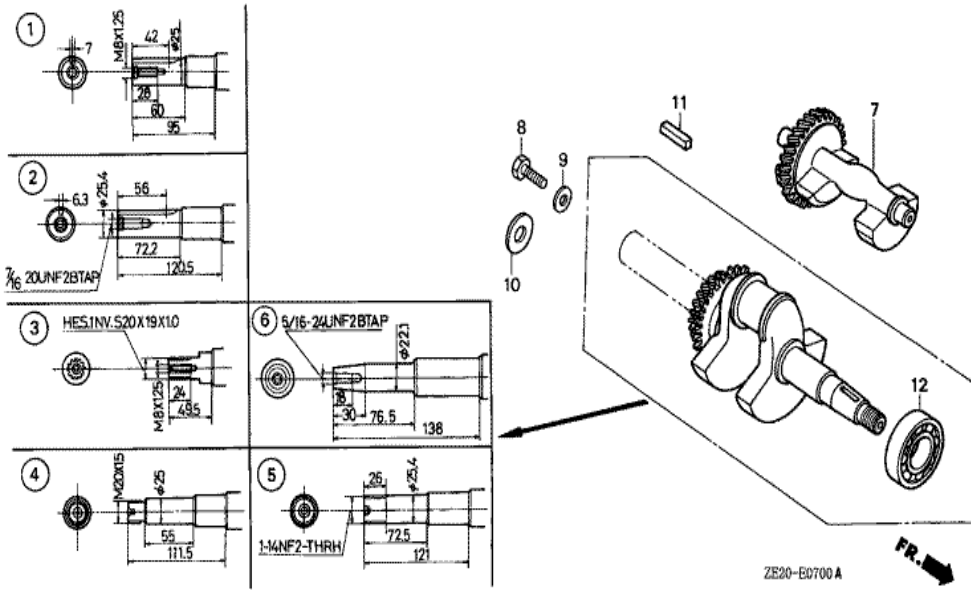

Ref	Partnumber	Description	GX240	Serial Numbers
001	13310-ZE2-000	CRANKSHAFT COMP.	1	1494214
001	13310-ZE2-010	CRANKSHAFT COMP.	1	1494215
008	95900-0802500	BOLT, FLANGE, 8X25	(1)	
011	90741-805-000	KEY, 7X7X33	(1)	
011	90741-889-810	KEY, 7X7X33 (YELLOW) (O.S.)	(1)	
012	96100-6206000	BEARING, RADIAL BALL, 6206	1