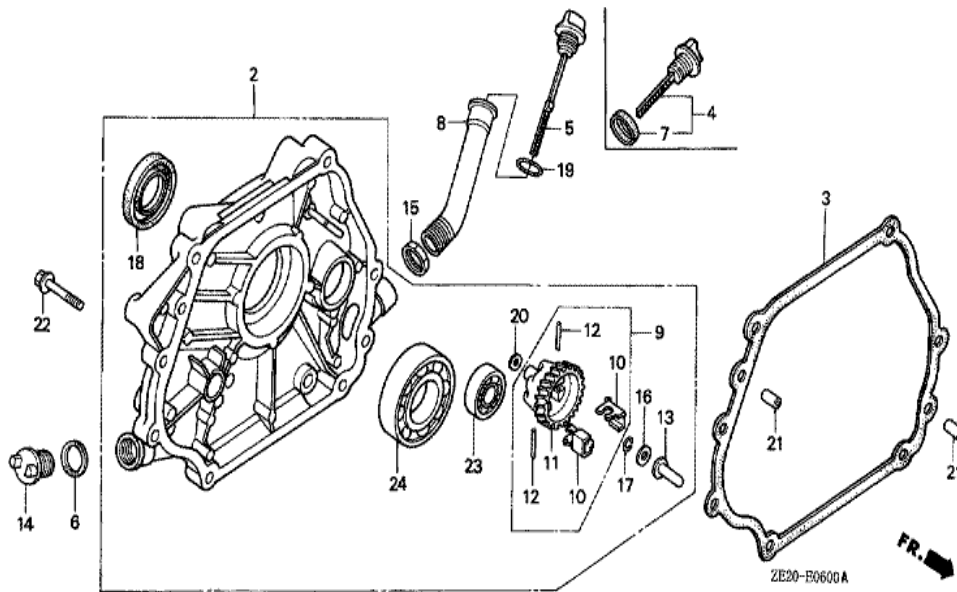

ZE20-E2800

Ref	Partnumber	Description	GX240	Serial Numbers
002	87521-ZE2-810	EMBLEM	(1)	
003	87522-ZE1-810	MARK, CAUTION	(1)	
005	87528-ZE2-810	MARK, CHOKE (ORANGE)	(1)	

ZE20-E0300

Ref	Partnumber	Description	GX240	Serial Numbers
001	120A0-ZE2-010	BARREL ASSY., CYLINDER (STD.)	(1)	
001	120A0-ZE2-020	BARREL ASSY., CYLINDER (STD.)	(1)	1487105
001	120A0-ZE2-030	BARREL ASSY., CYLINDER (STD.)	(1)	1487106
003	16541-ZE2-000	SHAFT, GOVERNOR ARM	1	
006	90131-883-000	BOLT, DRAIN PLUG, 12X15	2	
007	90446-KE1-000	WASHER, 8.2X17X0.8	1	
008	90601-ZE2-000	WASHER, DRAIN PLUG, 12MM	2	1518601
008	94109-12000	WASHER, DRAIN PLUG, 12MM	2	1518602
009	90801-ZE2-003	PLUG, SEALING (RUBBER 10MM)	1	
010	91201-890-003	OIL SEAL, 30X46X8	(1)	
011	91203-952-771	OIL SEAL, 8X14X5	1	
014	94251-08000	PIN, LOCK, 8MM	1	