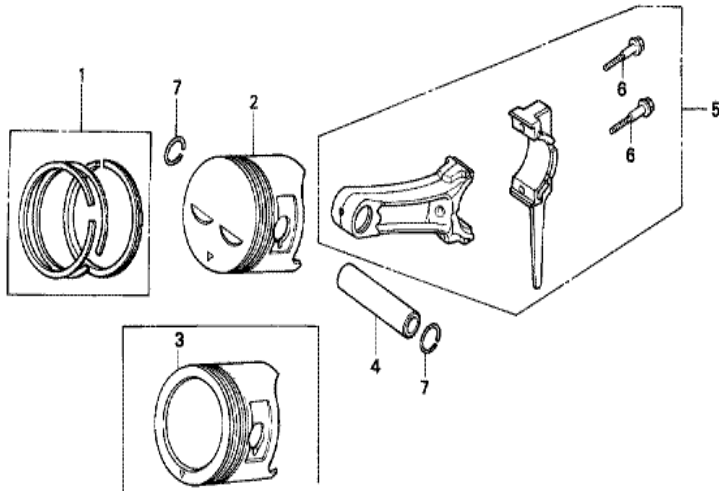

ZE20-E0600

FR. →

<u>Ref</u>	<u>Partnumber</u>	<u>Description</u>	<u>GX240</u>	<u>Serial Numbers</u>
001	13010-ZE2-003	RING SET, PISTON (STD.) (NIPPON)	1	1281053
001	13010-ZE2-004	RING SET, PISTON (STD.) (TEIKOKU)	1	1281053
001	13010-ZE2-013	RING SET, PISTON (STD.) (NIPPON)	1	1242765
001	13010-ZE2-014	RING SET, PISTON (STD.) (TEIKOKU)	1	1281054
001	13011-ZE2-003	RING SET, PISTON (0.25) (NIPPON)	(1)	1281053
001	13011-ZE2-004	RING SET, PISTON (0.25) (TEIKOKU)	(1)	1281053
001	13011-ZE2-013	RING SET, PISTON (0.25) (NIPPON)	(1)	
001	13011-ZE2-014	RING SET, PISTON (0.25) (TEIKOKU)	(1)	1281054
001	13012-ZE2-003	RING SET, PISTON (0.50) (NIPPON)	(1)	1281053
001	13012-ZE2-004	RING SET, PISTON (0.50) (TEIKOKU)	(1)	1281053
001	13012-ZE2-013	RING SET, PISTON (0.50) (NIPPON)	(1)	1281054
001	13012-ZE2-014	RING SET, PISTON (0.50) (TEIKOKU)	(1)	1281054
001	13013-ZE2-003	RING SET, PISTON (0.75) (NIPPON)	(1)	1242764
<u>Ref</u>	<u>Partnumber</u>	<u>Description</u>	<u>GX240</u>	<u>Serial Numbers</u>
001	13013-ZE2-004	RING SET, PISTON (0.75) (TEIKOKU)	(1)	1281053
001	13013-ZE2-013	RING SET, PISTON (0.75) (NIPPON)	(1)	1281054
001	13013-ZE2-014	RING SET, PISTON (0.75) (TEIKOKU)	(1)	1281054
002	13101-ZE2-000	PISTON (STD.)	1	1263002
002	13101-ZE2-010	PISTON (STD.)	1	1263003
002	13102-ZE2-000	PISTON (0.25)	(1)	1263002
002	13102-ZE2-010	PISTON (0.25)	(1)	1263003
002	13103-ZE2-000	PISTON (0.50)	(1)	1263002
002	13103-ZE2-010	PISTON (0.50)	(1)	1263003
002	13104-ZE2-000	PISTON (0.75)	(1)	1263002
002	13104-ZE2-010	PISTON (0.75)	(1)	1263003
004	13111-ZE2-000	PIN, PISTON	1	
005	13200-ZE2-000	ROD ASSY., CONNECTING (STD.)	1	
005	13200-ZE2-305	ROD ASSY., CONNECTING (0.25 UNDER SIZE)	(1)	
006	90001-ZE8-000	BOLT, CONNECTING ROD	2	
007	90551-ZE1-000	CLIP, PISTON PIN, 18MM	2