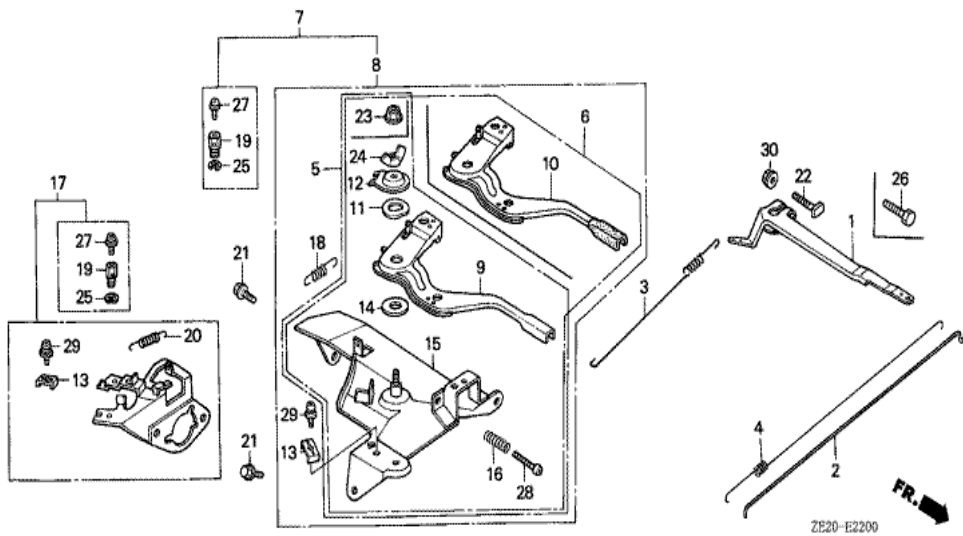

Ref	Partnumber	Description	GX240	Serial Numbers
001	13331-357-000	KEY, SPECIAL WOODRUFF, 25X18	1	
001	90741-ZE2-000	KEY, SPECIAL WOODRUFF, 25X18	1	
003	19511-ZE2-000	FAN, COOLING	1	
005	28451-ZE2-811	PULLEY COMP., STARTER	(1)	
007	31100-ZE2-000	FLYWHEEL COMP.	(1)	
011	90201-ZE3-790	NUT, SPECIAL, 16MM	1	

Ref	Partnumber	Description	GX240	Serial Numbers
001	16551-ZE2-000	ARM, GOVERNOR	1	
002	16555-ZE2-000	ROD, GOVERNOR	1	
003	16561-ZE2-000	SPRING, GOVERNOR (L=145.0MM) (WIRE DIAME	1	
004	16562-ZE2-000	SPRING, THROTTLE RETURN	1	
008	16570-ZE2-821	CONTROL ASSY. (REMOTE)	(1)	1519063
008	16570-ZE2-W20	CONTROL ASSY. (REMOTE)	(1)	1519064
009	16571-ZE2-000	LEVER, CONTROL	(1)	1519063
009	16571-ZE2-W00	LEVER, CONTROL	(1)	1519064
011	16574-ZE1-000	SPRING, LEVER	(1)	
012	16575-ZE2-000	WASHER, CONTROL LEVER	(1)	1519063
012	16575-ZE2-W00	WASHER, CONTROL LEVER	(1)	1519064
013	16576-891-000	HOLDER, CABLE	(1)	
014	16578-ZE1-000	SPACER, CONTROL LEVER	(1)	
<u>Ref</u>	<u>Partnumber</u>	<u>Description</u>	<u>GX240</u>	<u>Serial Numbers</u>
015	16581-ZE2-010	BASE COMP., CONTROL	(1)	1519063
015	16581-ZE2-W00	BASE COMP., CONTROL (###)	(1)	1519064
016	16584-883-300	SPRING, CONTROL ADJUSTING	(1)	
018	16592-883-310	SPRING, CABLE RETURN	(1)	
021	90013-883-000	BOLT, FLANGE, 6X12 (CT200)	2	
022	90015-ZE5-010	BOLT, GOVERNOR ARM	1	1094202
023	90114-SA0-000	NUT, SELF-LOCK, 6MM	(1)	1519064
024	90352-883-003	NUT, WING, 6MM	(1)	1519063
028	93500-050280A	SCREW, PAN, 5X28	(1)	
029	93500-050160A	SCREW, PAN, 5X16	(1)	1519064
029	93893-0501600	SCREW-WASHER, 5X16	(1)	1519063
030	94050-06000	NUT, FLANGE, 6MM	1	