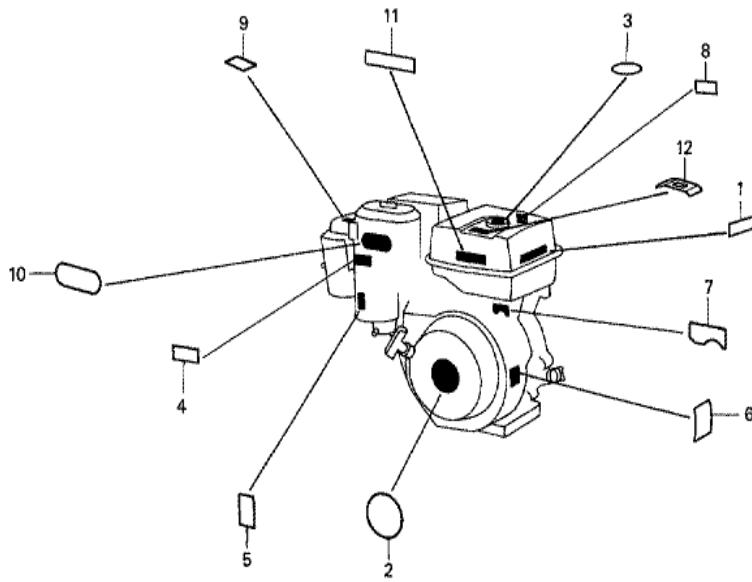

Ref	Partnumber	Description	GX240	Serial Numbers
001	13331-357-000	KEY, SPECIAL WOODRUFF, 25X18	1	
001	90741-ZE2-000	KEY, SPECIAL WOODRUFF, 25X18	1	
003	19511-ZE2-000	FAN, COOLING	1	
005	28451-ZE2-811	PULLEY COMP., STARTER	(1)	
007	31100-ZE2-000	FLYWHEEL COMP.	(1)	
011	90201-ZE3-790	NUT, SPECIAL, 16MM	1	

Ref	Partnumber	Description	GX240	Serial Numbers
001	16551-ZE2-000	ARM, GOVERNOR	1	
002	16555-ZE2-000	ROD, GOVERNOR	1	
003	16561-ZE2-000	SPRING, GOVERNOR (L=145.0MM) (WIRE DIAME	1	
004	16562-ZE2-000	SPRING, THROTTLE RETURN	1	
008	16570-ZE2-821	CONTROL ASSY. (REMOTE)	(1)	1519063
008	16570-ZE2-W20	CONTROL ASSY. (REMOTE)	(1)	1519064
009	16571-ZE2-000	LEVER, CONTROL	(1)	1519063
009	16571-ZE2-W00	LEVER, CONTROL	(1)	1519064
011	16574-ZE1-000	SPRING, LEVER	(1)	
012	16575-ZE2-000	WASHER, CONTROL LEVER	(1)	1519063
012	16575-ZE2-W00	WASHER, CONTROL LEVER	(1)	1519064
013	16576-891-000	HOLDER, CABLE	(1)	
014	16578-ZE1-000	SPACER, CONTROL LEVER	(1)	
<u>Ref</u>	<u>Partnumber</u>	<u>Description</u>	<u>GX240</u>	<u>Serial Numbers</u>
015	16581-ZE2-010	BASE COMP., CONTROL	(1)	1519063
015	16581-ZE2-W00	BASE COMP., CONTROL (###)	(1)	1519064
016	16584-883-300	SPRING, CONTROL ADJUSTING	(1)	
018	16592-883-310	SPRING, CABLE RETURN	(1)	
021	90013-883-000	BOLT, FLANGE, 6X12 (CT200)	2	
022	90015-ZE5-010	BOLT, GOVERNOR ARM	1	1094202
023	90114-SA0-000	NUT, SELF-LOCK, 6MM	(1)	1519064
024	90352-883-003	NUT, WING, 6MM	(1)	1519063
028	93500-050280A	SCREW, PAN, 5X28	(1)	
029	93500-050160A	SCREW, PAN, 5X16	(1)	1519064
029	93893-0501600	SCREW-WASHER, 5X16	(1)	1519063
030	94050-06000	NUT, FLANGE, 6MM	1	