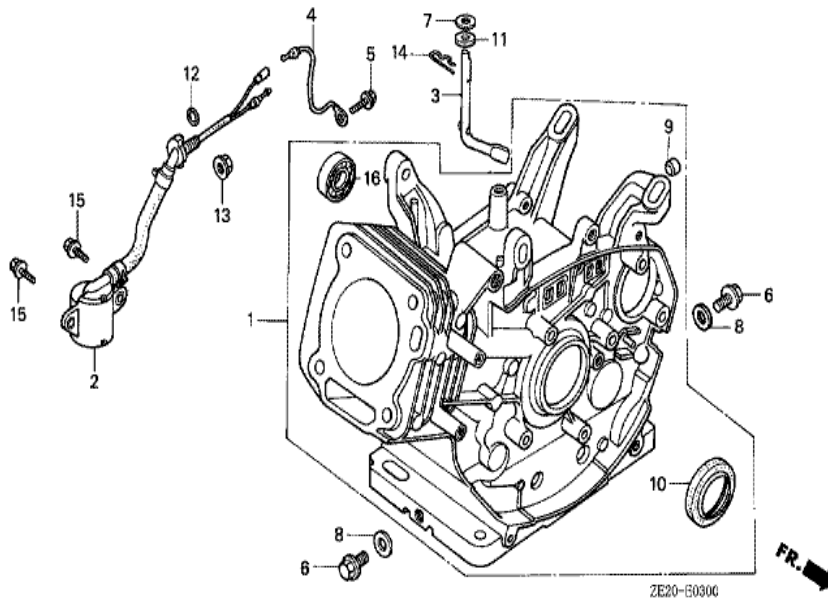

ZE20-E0300

<u>Ref</u>	<u>Partnumber</u>	<u>Description</u>	<u>GX240</u>	<u>Serial Numbers</u>
001	120A0-ZE2-810	BARREL ASSY., CYLINDER (ALERT)	(1)	1238477
001	120A0-ZE2-811	BARREL ASSY., CYLINDER (ALERT)	1	1238478
001	120A0-ZE2-812	BARREL ASSY., CYLINDER (ALERT)	(1)	1487105
001	120A0-ZE2-813	BARREL ASSY., CYLINDER (ALERT)	(1)	1487106
002	15510-ZE2-013	SWITCH ASSY., OIL LEVEL	1	
003	16541-ZE2-000	SHAFT, GOVERNOR ARM	1	
006	90131-883-000	BOLT, DRAIN PLUG, 12X15	2	
007	90446-KE1-000	WASHER, 8.2X17X0.8	1	
008	90601-ZE2-000	WASHER, DRAIN PLUG, 12MM	2	1518601
008	94109-12000	WASHER, DRAIN PLUG, 12MM	2	1518602
010	91201-890-003	OIL SEAL, 30X46X8	(1)	
011	91203-952-771	OIL SEAL, 8X14X5	1	
012	91353-671-004	O-RING, 14MM (NOK)	(1)	
<u>Ref</u>	<u>Partnumber</u>	<u>Description</u>	<u>GX240</u>	<u>Serial Numbers</u>
013	94050-10000	NUT, FLANGE, 10MM	(1)	
014	94251-08000	PIN, LOCK, 8MM	1	
015	95700-0601200	BOLT, FLANGE, 6X12	(2)