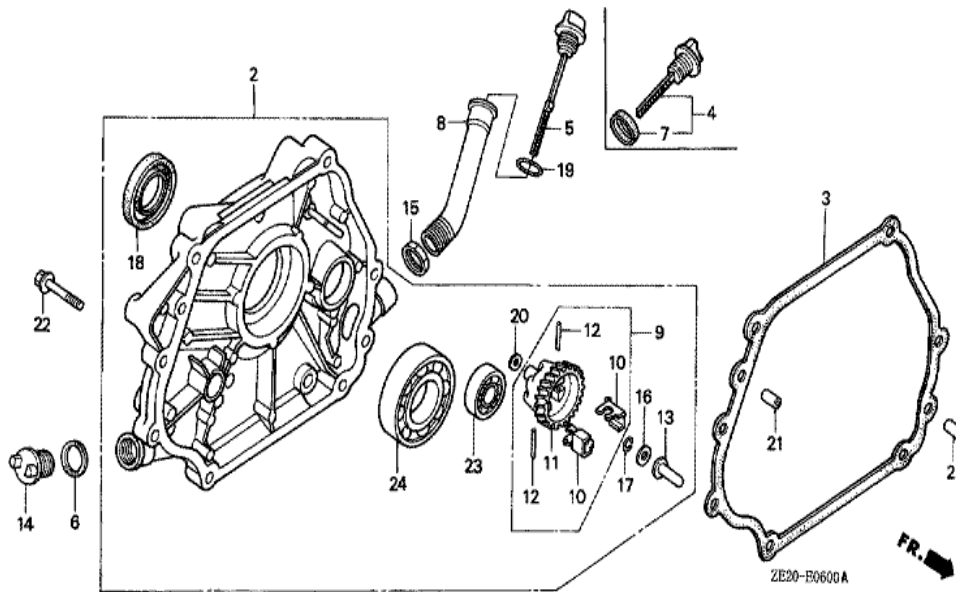

Ref	Partnumber	Description	GX240	Serial Numbers
002	11300-ZE2-600	COVER ASSY., CRANKCASE	1	
003	11381-ZE2-000	PACKING, CASE COVER	1	3151974
004	15600-735-700	CAP ASSY., OIL FILLER	(1)	
006	15621-896-010	PACKING, OIL FILLER CAP	1	
007	15625-ZE1-000	PACKING, OIL FILLER CAP	(1)	
009	16510-ZE2-000	GOVERNOR ASSY.	1	
010	16511-ZE2-000	WEIGHT, GOVERNOR	2	
011	16512-ZE2-000	HOLDER, GOVERNOR WEIGHT	1	
012	16513-ZE2-000	PIN, GOVERNOR WEIGHT	2	
013	16531-Z0A-000	SLIDER, GOVERNOR	1	
014	15620-ZG4-910	CAP, OIL FILLER	1	1528044
014	25611-735-000	CAP, OIL HOLE	1	1528043
016	90473-147-000	WASHER, 6X16	1	
Ref	Partnumber	Description	GX240	Serial Numbers
017	90602-896-000	CLIP, GOVERNOR HOLDER	1	1287216
017	90602-ZE1-000	CLIP, GOVERNOR HOLDER	1	1287217
018	91201-890-003	OIL SEAL, 30X46X8	1	
020	94101-06800	WASHER, PLAIN, 6MM	1	
021	90701-HC4-000	DOWEL PIN, 8X12	2	1342866
021	94301-08120	PIN A, DOWEL, 8X12	2	1240657
021	94301-08140	DOWEL PIN, 8X14	2	1240656
022	95900-0803500	BOLT, FLANGE, 8X35	7	
024	96100-6206000	BEARING, RADIAL BALL, 6206	1