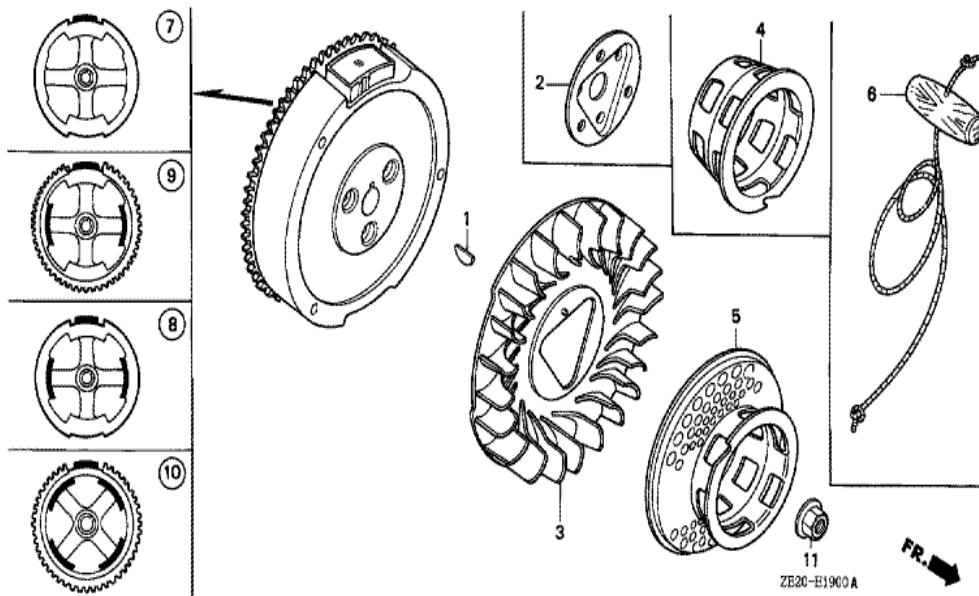

Ref	Partnumber	Description	GX240	Serial Numbers
001	13331-357-000	KEY, SPECIAL WOODRUFF, 25X18	1	
001	90741-ZE2-000	KEY, SPECIAL WOODRUFF, 25X18	1	
003	19511-ZE2-000	FAN, COOLING	1	
005	28451-ZE2-811	PULLEY COMP., STARTER	(1)	
007	31100-ZE2-000	FLYWHEEL COMP.	(1)	
011	90201-ZE3-790	NUT, SPECIAL, 16MM	1