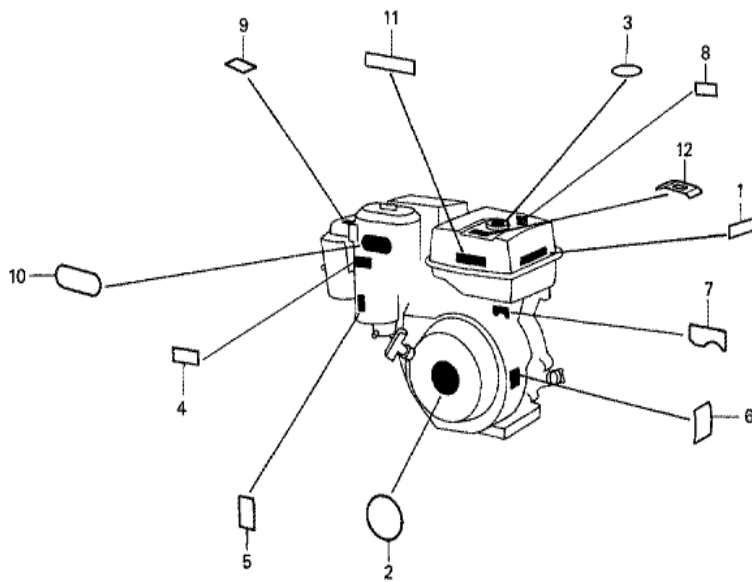

Ref	Partnumber	Description	GX240	Serial Numbers
001	13331-357-000	KEY, SPECIAL WOODRUFF, 25X18	1	
003	19511-ZE2-000	FAN, COOLING	1	
005	28451-ZE2-811	PULLEY COMP., STARTER	(1)	
007	31100-ZE2-000	FLYWHEEL COMP.	(1)	
011	90201-ZE3-790	NUT, SPECIAL, 16MM	1	

Ref	Partnumber	Description	GX240	Serial Numbers
001	16551-ZE2-000	ARM, GOVERNOR	1	
002	16555-ZE2-000	ROD, GOVERNOR	1	
003	16561-ZE2-000	SPRING, GOVERNOR (L=145.0MM) (WIRE DIAME	1	
004	16562-ZE2-000	SPRING, THROTTLE RETURN	1	
008	16570-ZE2-821	CONTROL ASSY. (REMOTE)	(1)	1519063
008	16570-ZE2-W20	CONTROL ASSY. (REMOTE)	(1)	1519064
009	16571-ZE2-000	LEVER, CONTROL	(1)	1519063
009	16571-ZE2-W00	LEVER, CONTROL	(1)	1519064
011	16574-ZE1-000	SPRING, LEVER	(1)	
012	16575-ZE2-000	WASHER, CONTROL LEVER	(1)	1519063
012	16575-ZE2-W00	WASHER, CONTROL LEVER	(1)	1519064
013	16576-891-000	HOLDER, CABLE	(1)	
014	16578-ZE1-000	SPACER, CONTROL LEVER	(1)	
<u>Ref</u>	<u>Partnumber</u>	<u>Description</u>	<u>GX240</u>	<u>Serial Numbers</u>
015	16581-ZE2-010	BASE COMP., CONTROL	(1)	1519063
015	16581-ZE2-W00	BASE COMP., CONTROL (###)	(1)	1519064
016	16584-883-300	SPRING, CONTROL ADJUSTING	(1)	
018	16592-883-310	SPRING, CABLE RETURN	(1)	
021	90013-883-000	BOLT, FLANGE, 6X12 (CT200)	2	
022	90015-ZE5-010	BOLT, GOVERNOR ARM	1	1094202
023	90114-SA0-000	NUT, SELF-LOCK, 6MM	(1)	1519064
024	90352-883-003	NUT, WING, 6MM	(1)	1519063
028	93500-050280A	SCREW, PAN, 5X28	(1)	
029	93500-050160A	SCREW, PAN, 5X16	(1)	1519064
029	93893-0501600	SCREW-WASHER, 5X16	(1)	1519063
030	94050-06000	NUT, FLANGE, 6MM	1	