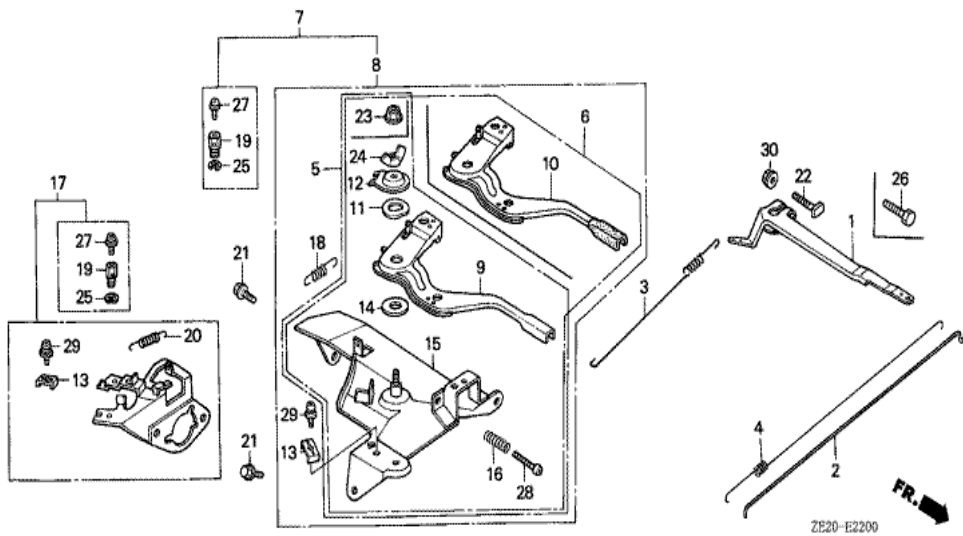

Ref	Partnumber	Description	GX240	Serial Numbers
001	16551-ZE2-000	ARM, GOVERNOR	1	
002	16555-ZE2-000	ROD, GOVERNOR	1	
003	16561-ZE2-000	SPRING, GOVERNOR (L=145.0MM) (WIRE DIAME	1	
004	16562-ZE2-000	SPRING, THROTTLE RETURN	1	
008	16570-ZE2-821	CONTROL ASSY. (REMOTE)	(1)	1519063
008	16570-ZE2-W20	CONTROL ASSY. (REMOTE)	(1)	1519064
009	16571-ZE2-000	LEVER, CONTROL	(1)	1519063
009	16571-ZE2-W00	LEVER, CONTROL	(1)	1519064
011	16574-ZE1-000	SPRING, LEVER	(1)	
012	16575-ZE2-000	WASHER, CONTROL LEVER	(1)	1519063
012	16575-ZE2-W00	WASHER, CONTROL LEVER	(1)	1519064
013	16576-891-000	HOLDER, CABLE	(1)	
014	16578-ZE1-000	SPACER, CONTROL LEVER	(1)	
<u>Ref</u>	<u>Partnumber</u>	<u>Description</u>	<u>GX240</u>	<u>Serial Numbers</u>
015	16581-ZE2-010	BASE COMP., CONTROL	(1)	1519063
015	16581-ZE2-W00	BASE COMP., CONTROL (###)	(1)	1519064
016	16584-883-300	SPRING, CONTROL ADJUSTING	(1)	
018	16592-883-310	SPRING, CABLE RETURN	(1)	
021	90013-883-000	BOLT, FLANGE, 6X12 (CT200)	2	
022	90015-ZE5-010	BOLT, GOVERNOR ARM	1	1094202
023	90114-SA0-000	NUT, SELF-LOCK, 6MM	(1)	1519064
024	90352-883-003	NUT, WING, 6MM	(1)	1519063
028	93500-050280A	SCREW, PAN, 5X28	(1)	
029	93500-050160A	SCREW, PAN, 5X16	(1)	1519064
029	93893-0501600	SCREW-WASHER, 5X16	(1)	1519063
030	94050-06000	NUT, FLANGE, 6MM	1	