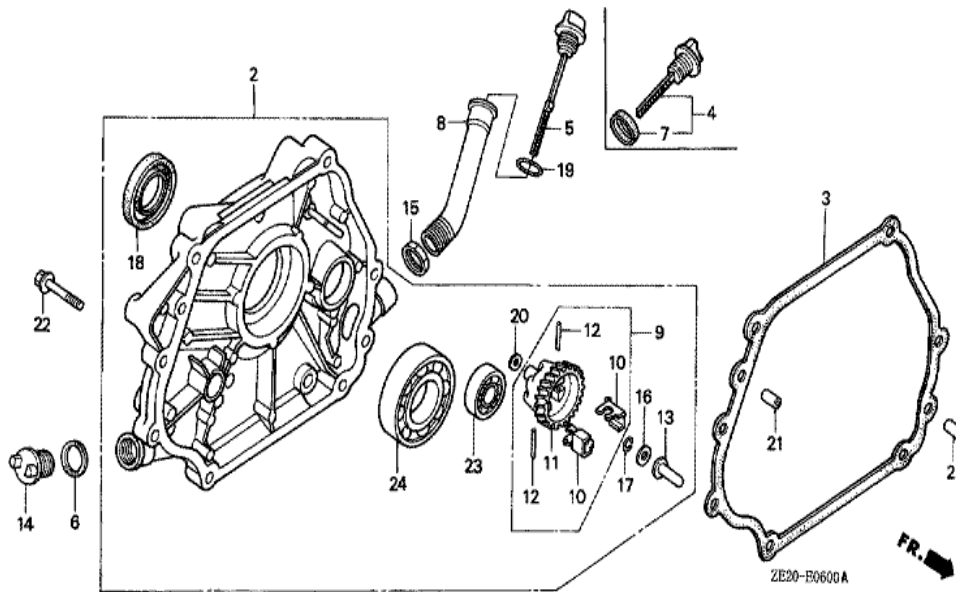

Ref	Partnumber	Description	GX240	Serial Numbers
001	16551-ZE2-000	ARM, GOVERNOR	1	
002	16555-ZE2-000	ROD, GOVERNOR	1	
003	16561-ZE2-000	SPRING, GOVERNOR (L=145.0MM) (WIRE DIAME	1	
004	16562-ZE2-000	SPRING, THROTTLE RETURN	1	
008	16570-ZE2-821	CONTROL ASSY. (REMOTE)	(1)	1519063
008	16570-ZE2-W20	CONTROL ASSY. (REMOTE)	(1)	1519064
009	16571-ZE2-000	LEVER, CONTROL	(1)	1519063
009	16571-ZE2-W00	LEVER, CONTROL	(1)	1519064
011	16574-ZE1-000	SPRING, LEVER	(1)	
012	16575-ZE2-000	WASHER, CONTROL LEVER	(1)	1519063
012	16575-ZE2-W00	WASHER, CONTROL LEVER	(1)	1519064
013	16576-891-000	HOLDER, CABLE	(1)	
014	16578-ZE1-000	SPACER, CONTROL LEVER	(1)	
<u>Ref</u>	<u>Partnumber</u>	<u>Description</u>	<u>GX240</u>	<u>Serial Numbers</u>
015	16581-ZE2-010	BASE COMP., CONTROL	(1)	1519063
015	16581-ZE2-W00	BASE COMP., CONTROL (###)	(1)	1519064
016	16584-883-300	SPRING, CONTROL ADJUSTING	(1)	
018	16592-883-310	SPRING, CABLE RETURN	(1)	
021	90013-883-000	BOLT, FLANGE, 6X12 (CT200)	2	
022	90015-ZE5-010	BOLT, GOVERNOR ARM	1	1094202
023	90114-SA0-000	NUT, SELF-LOCK, 6MM	(1)	1519064
024	90352-883-003	NUT, WING, 6MM	(1)	1519063
028	93500-050280A	SCREW, PAN, 5X28	(1)	
029	93500-050160A	SCREW, PAN, 5X16	(1)	1519064
029	93893-0501600	SCREW-WASHER, 5X16	(1)	1519063
030	94050-06000	NUT, FLANGE, 6MM	1	

ZE20-E0300

FR. →

Ref	Partnumber	Description	GX240	Serial Numbers
001	120A0-ZE2-010	BARREL ASSY., CYLINDER (STD.)	(1)	
001	120A0-ZE2-020	BARREL ASSY., CYLINDER (STD.)	(1)	1487105
001	120A0-ZE2-030	BARREL ASSY., CYLINDER (STD.)	(1)	1487106
003	16541-ZE2-000	SHAFT, GOVERNOR ARM	1	
006	90131-883-000	BOLT, DRAIN PLUG, 12X15	2	
007	90446-KE1-000	WASHER, 8.2X17X0.8	1	
008	90601-ZE2-000	WASHER, DRAIN PLUG, 12MM	2	1518601
008	94109-12000	WASHER, DRAIN PLUG, 12MM	2	1518602
009	90801-ZE2-003	PLUG, SEALING (RUBBER 10MM)	1	
010	91201-890-003	OIL SEAL, 30X46X8	(1)	
014	94251-08000	PIN, LOCK, 8MM	1	