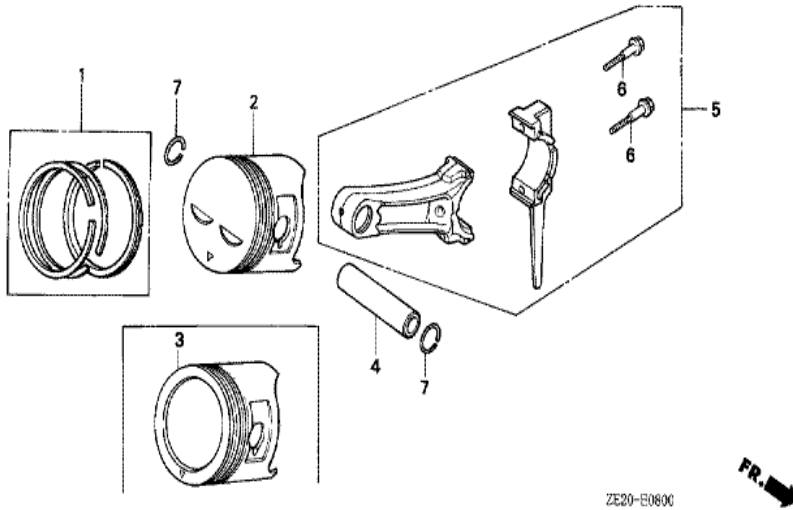

ZE20-E0800

<u>Ref</u>	<u>Partnumber</u>	<u>Description</u>	<u>GX240</u>	<u>Serial Numbers</u>
001	13010-ZE2-003	RING SET, PISTON (STD.) (NIPPON)	1	1281053
001	13010-ZE2-004	RING SET, PISTON (STD.) (TEIKOKU)	1	1281053
001	13010-ZE2-013	RING SET, PISTON (STD.) (NIPPON)	1	1242765
001	13010-ZE2-014	RING SET, PISTON (STD.) (TEIKOKU)	1	1281054
001	13011-ZE2-003	RING SET, PISTON (0.25) (NIPPON)	(1)	1281053
001	13011-ZE2-004	RING SET, PISTON (0.25) (TEIKOKU)	(1)	1281053
001	13011-ZE2-013	RING SET, PISTON (0.25) (NIPPON)	(1)	
001	13011-ZE2-014	RING SET, PISTON (0.25) (TEIKOKU)	(1)	1281054
001	13012-ZE2-003	RING SET, PISTON (0.50) (NIPPON)	(1)	1281053
001	13012-ZE2-004	RING SET, PISTON (0.50) (TEIKOKU)	(1)	1281053
001	13012-ZE2-013	RING SET, PISTON (0.50) (NIPPON)	(1)	1281054
001	13012-ZE2-014	RING SET, PISTON (0.50) (TEIKOKU)	(1)	1281054
001	13013-ZE2-003	RING SET, PISTON (0.75) (NIPPON)	(1)	1242764
<u>Ref</u>	<u>Partnumber</u>	<u>Description</u>	<u>GX240</u>	<u>Serial Numbers</u>
001	13013-ZE2-004	RING SET, PISTON (0.75) (TEIKOKU)	(1)	1281053
001	13013-ZE2-013	RING SET, PISTON (0.75) (NIPPON)	(1)	1281054
001	13013-ZE2-014	RING SET, PISTON (0.75) (TEIKOKU)	(1)	1281054
002	13101-ZE2-000	PISTON (STD.)	1	1263002
002	13101-ZE2-010	PISTON (STD.)	1	1263003
002	13102-ZE2-000	PISTON (0.25)	(1)	1263002
002	13102-ZE2-010	PISTON (0.25)	(1)	1263003
002	13103-ZE2-000	PISTON (0.50)	(1)	1263002
002	13103-ZE2-010	PISTON (0.50)	(1)	1263003
002	13104-ZE2-000	PISTON (0.75)	(1)	1263002
002	13104-ZE2-010	PISTON (0.75)	(1)	1263003
004	13111-ZE2-000	PIN, PISTON	1	
005	13200-ZE2-000	ROD ASSY., CONNECTING (STD.)	1	
005	13200-ZE2-305	ROD ASSY., CONNECTING (0.25 UNDER SIZE)	(1)	
006	90001-ZE8-000	BOLT, CONNECTING ROD	2	
007	90551-ZE1-000	CLIP, PISTON PIN, 18MM	2