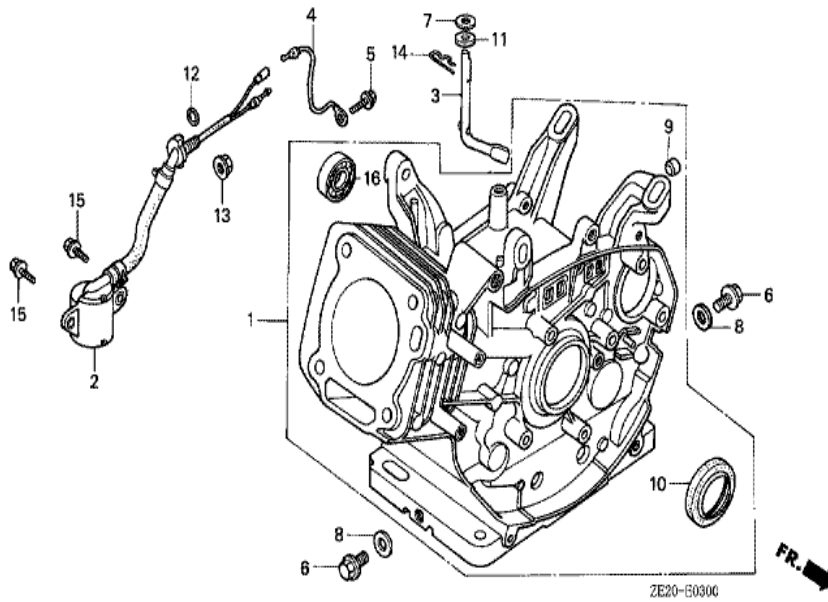

ZE20-E0300

FR. →

Ref	Partnumber	Description	GX240	Serial Numbers
001	120A0-ZE2-010	BARREL ASSY., CYLINDER (STD.)	(1)	
001	120A0-ZE2-020	BARREL ASSY., CYLINDER (STD.)	(1)	1487105
001	120A0-ZE2-030	BARREL ASSY., CYLINDER (STD.)	(1)	1487106
003	16541-ZE2-000	SHAFT, GOVERNOR ARM	1	
006	90131-883-000	BOLT, DRAIN PLUG, 12X15	2	
007	90446-KE1-000	WASHER, 8.2X17X0.8	1	
008	90601-ZE2-000	WASHER, DRAIN PLUG, 12MM	2	1518601
008	94109-12000	WASHER, DRAIN PLUG, 12MM	2	1518602
009	90801-ZE2-003	PLUG, SEALING (RUBBER 10MM)	1	
010	91201-890-003	OIL SEAL, 30X46X8	(1)	
014	94251-08000	PIN, LOCK, 8MM	1