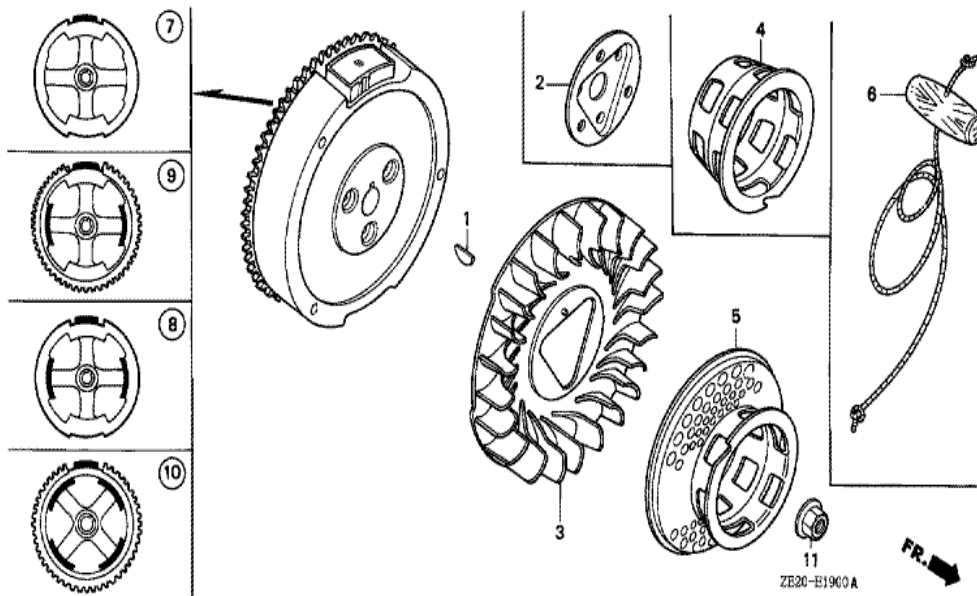

Ref	Partnumber	Description	GX240	Serial Numbers
001	13331-357-000	KEY, SPECIAL WOODRUFF, 25X18	1	
003	19511-ZE2-000	FAN, COOLING	1	
005	28451-ZE2-811	PULLEY COMP., STARTER	(1)	
007	31100-ZE2-000	FLYWHEEL COMP.	(1)	
011	90201-ZE3-790	NUT, SPECIAL, 16MM	1