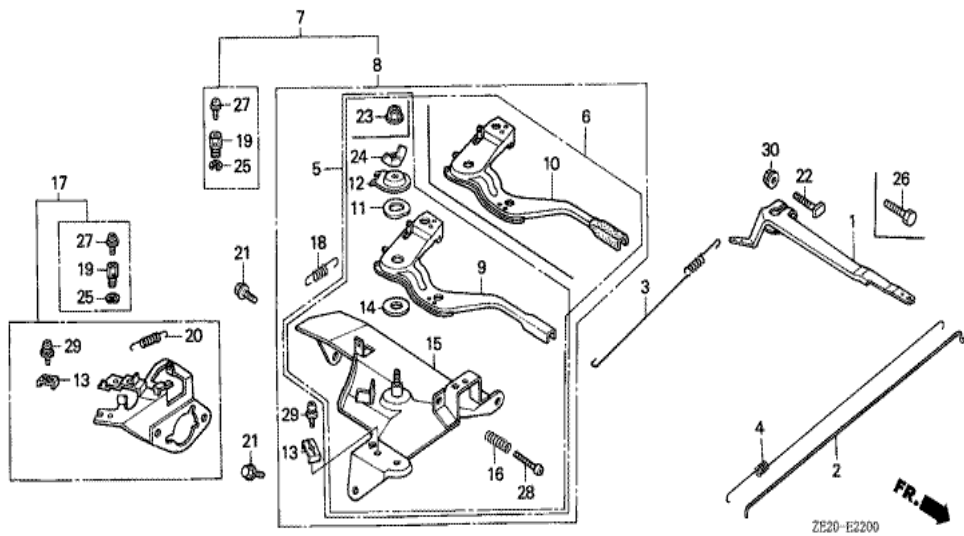

Ref	Partnumber	Description	GX240	Serial Numbers
002	18310-ZE2-821	MUFFLER COMP. (SILENT)	(1)	1118878
002	18310-ZE2-822	MUFFLER COMP. (SILENT)	1	
003	18320-ZE2-821	PROTECTOR, R. MUFFLER (SILENT)	(1)	
005	18325-ZE2-821	PROTECTOR, L. MUFFLER (SILENT)	(1)	
006	18330-ZE2-000	PIPE, EX.	1	
007	18331-ZE2-810	CAP, MUFFLER	(1)	
008	18333-ZE2-000	GASKET, EX. PIPE	1	1072859
008	18333-ZE3-000	GASKET, EX. PIPE	1	1072860
010	18355-ZE2-010	ARRESTER, SPARK	1	
011	18381-ZE2-000	GASKET, MUFFLER	1	1381522
014	90050-ZE1-000	SCREW, TAPPING, 5X8	(6)	
015	90055-ZE1-000	SCREW, TAPPING, 4X6	(3)	
018	94050-08000	NUT, FLANGE, 8MM	2	

Ref	Partnumber	Description	GX240	Serial Numbers
001	16551-ZE2-000	ARM, GOVERNOR	1	
002	16555-ZE2-000	ROD, GOVERNOR	1	
003	16561-ZE2-000	SPRING, GOVERNOR (L=145.0MM) (WIRE DIAME	1	
004	16562-ZE2-000	SPRING, THROTTLE RETURN	1	
008	16570-ZE2-821	CONTROL ASSY. (REMOTE)	(1)	1519063
008	16570-ZE2-W20	CONTROL ASSY. (REMOTE)	(1)	1519064
009	16571-ZE2-000	LEVER, CONTROL	(1)	1519063
009	16571-ZE2-W00	LEVER, CONTROL	(1)	1519064
011	16574-ZE1-000	SPRING, LEVER	(1)	
012	16575-ZE2-000	WASHER, CONTROL LEVER	(1)	1519063
012	16575-ZE2-W00	WASHER, CONTROL LEVER	(1)	1519064
013	16576-891-000	HOLDER, CABLE	(1)	
014	16578-ZE1-000	SPACER, CONTROL LEVER	(1)	
<u>Ref</u>	<u>Partnumber</u>	<u>Description</u>	<u>GX240</u>	<u>Serial Numbers</u>
015	16581-ZE2-000	BASE COMP., CONTROL	(1)	
015	16581-ZE2-010	BASE COMP., CONTROL	(1)	1519063
015	16581-ZE2-W00	BASE COMP., CONTROL (###)	(1)	1519064
016	16584-883-300	SPRING, CONTROL ADJUSTING	(1)	
018	16592-883-310	SPRING, CABLE RETURN	(1)	
021	90013-883-000	BOLT, FLANGE, 6X12 (CT200)	2	
022	90015-ZE5-010	BOLT, GOVERNOR ARM	1	1094202
023	90114-SA0-000	NUT, SELF-LOCK, 6MM	(1)	1519064
024	90352-883-003	NUT, WING, 6MM	(1)	1519063
026	92000-060220A	BOLT, HEX., 6X22	1	1094201
028	93500-050280A	SCREW, PAN, 5X28	(1)	
029	93500-050160A	SCREW, PAN, 5X16	(1)	1519064
029	93893-0501600	SCREW-WASHER, 5X16	(1)	1519063
030	94050-06000	NUT, FLANGE, 6MM	1	