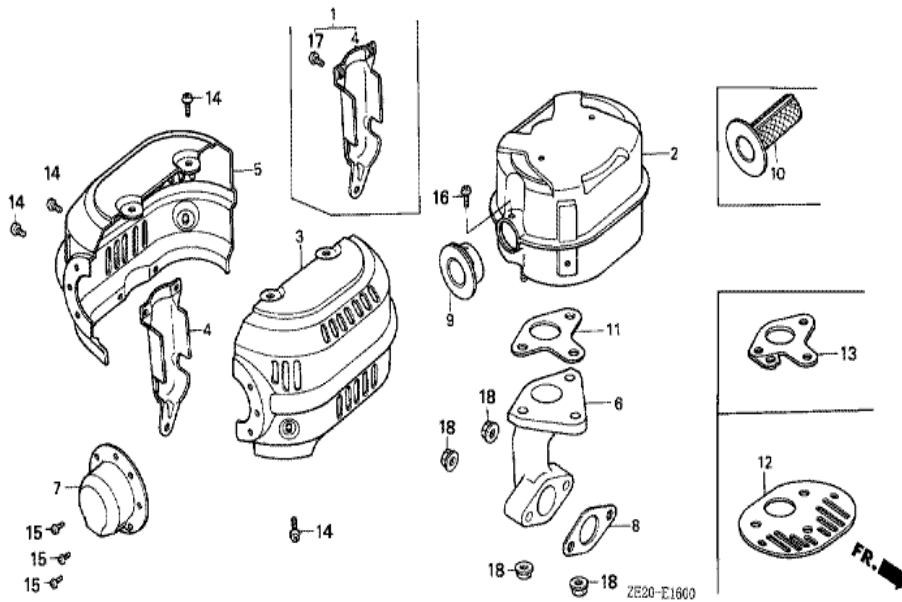

Ref	Partnumber	Description	GX240	Serial Numbers
002	18310-ZE2-821	MUFFLER COMP. (SILENT)	(1)	1118878
002	18310-ZE2-822	MUFFLER COMP. (SILENT)	1	
003	18320-ZE2-821	PROTECTOR, R. MUFFLER (SILENT)	(1)	
005	18325-ZE2-821	PROTECTOR, L. MUFFLER (SILENT)	(1)	
006	18330-ZE2-000	PIPE, EX.	1	
007	18331-ZE2-810	CAP, MUFFLER	(1)	
008	18333-ZE2-000	GASKET, EX. PIPE	1	1072859
008	18333-ZE3-000	GASKET, EX. PIPE	1	1072860
010	18355-ZE2-010	ARRESTER, SPARK	1	
011	18381-ZE2-000	GASKET, MUFFLER	1	1381522
014	90050-ZE1-000	SCREW, TAPPING, 5X8	(6)	
015	90055-ZE1-000	SCREW, TAPPING, 4X6	(3)	
018	94050-08000	NUT, FLANGE, 8MM	2