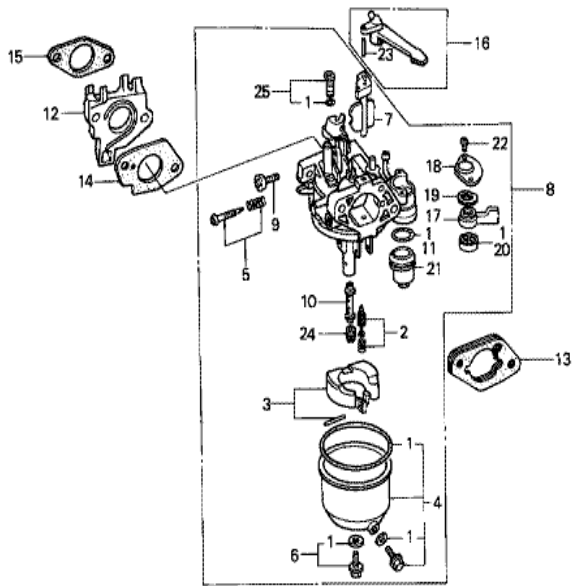

Ref	Partnumber	Description	GX240	Serial Numbers
002	16731-ZE2-003	CLIP, TUBE	1	
003	19610-ZE2-000H	COVER COMP., FAN	1	
005	19631-ZE2-000	SHROUD	1	1014289
005	19631-ZE2-010	SHROUD	1	1014290
008	36100-ZE1-005	SWITCH ASSY., ENGINE STOP	(1)	
010	90013-883-000	BOLT, FLANGE, 6X12 (CT200)	(N)	

ZE20-E1401

Ref	Partnumber	Description	GX240	Serial Numbers
001	16010-ZE2-811	GASKET SET	(1)	BE15B D
001	16010-ZE2-812	GASKET SET	1	BE15B E
002	16011-ZA0-931	VALVE SET, FLOAT	(1)	
003	16013-ZA0-931	FLOAT SET	(1)	
004	16015-ZE2-005	CHAMBER SET, FLOAT	(1)	
005	16016-ZA0-931	SCREW SET, PILOT	(1)	
006	16028-ZE0-005	SCREW SET	(1)	
007	16044-ZE2-005	CHOKE SET	(1)	
008	16100-ZE2-811	CARBURETOR ASSY. (BE15B B)	(1)	1062262
008	16100-ZE2-813	CARBURETOR ASSY. (BE15B D)	1	1062263
008	16100-ZE2-814	CARBURETOR ASSY. (BE15B E)	(1)	
009	16124-ZE0-005	SCREW, THROTTLE STOP	(1)	
010	16166-ZE2-015	NOZZLE, MAIN	(1)	