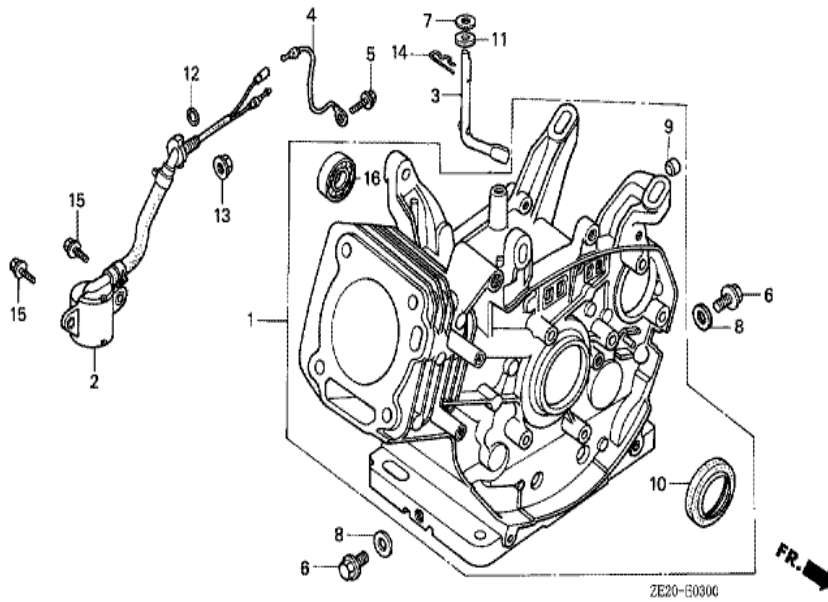

Ref	Partnumber	Description	GX240	Serial Numbers
001	16551-ZE2-000	ARM, GOVERNOR	1	
002	16555-ZE2-000	ROD, GOVERNOR	1	
003	16561-ZE2-000	SPRING, GOVERNOR (L=145.0MM) (WIRE DIAME	1	
004	16562-ZE2-000	SPRING, THROTTLE RETURN	1	
008	16570-ZE2-821	CONTROL ASSY. (REMOTE)	(1)	1519063
008	16570-ZE2-W20	CONTROL ASSY. (REMOTE)	(1)	1519064
009	16571-ZE2-000	LEVER, CONTROL	(1)	1519063
009	16571-ZE2-W00	LEVER, CONTROL	(1)	1519064
011	16574-ZE1-000	SPRING, LEVER	(1)	
012	16575-ZE2-000	WASHER, CONTROL LEVER	(1)	1519063
012	16575-ZE2-W00	WASHER, CONTROL LEVER	(1)	1519064
013	16576-891-000	HOLDER, CABLE	(1)	
014	16578-ZE1-000	SPACER, CONTROL LEVER	(1)	
<u>Ref</u>	<u>Partnumber</u>	<u>Description</u>	<u>GX240</u>	<u>Serial Numbers</u>
015	16581-ZE2-000	BASE COMP., CONTROL	(1)	
015	16581-ZE2-010	BASE COMP., CONTROL	(1)	1519063
015	16581-ZE2-W00	BASE COMP., CONTROL (###)	(1)	1519064
016	16584-883-300	SPRING, CONTROL ADJUSTING	(1)	
018	16592-883-310	SPRING, CABLE RETURN	(1)	
021	90013-883-000	BOLT, FLANGE, 6X12 (CT200)	2	
022	90015-ZE5-010	BOLT, GOVERNOR ARM	1	1094202
023	90114-SA0-000	NUT, SELF-LOCK, 6MM	(1)	1519064
024	90352-883-003	NUT, WING, 6MM	(1)	1519063
026	92000-060220A	BOLT, HEX., 6X22	1	1094201
028	93500-050280A	SCREW, PAN, 5X28	(1)	
029	93500-050160A	SCREW, PAN, 5X16	(1)	1519064
029	93893-0501600	SCREW-WASHER, 5X16	(1)	1519063
030	94050-06000	NUT, FLANGE, 6MM	1	

ZE20-E2800

Ref	Partnumber	Description	GX240	Serial Numbers
002	87521-ZE2-810	EMBLEM	(1)	
003	87522-ZE1-810	MARK, CAUTION	(1)	
005	87528-ZE2-810	MARK, CHOKE (ORANGE)	(1)	

ZE20-E2900

Ref	Partnumber	Description	GX240	Serial Numbers
008	89218-ZE1-000	WRENCH COMP., SPARK PLUG	1	1298646