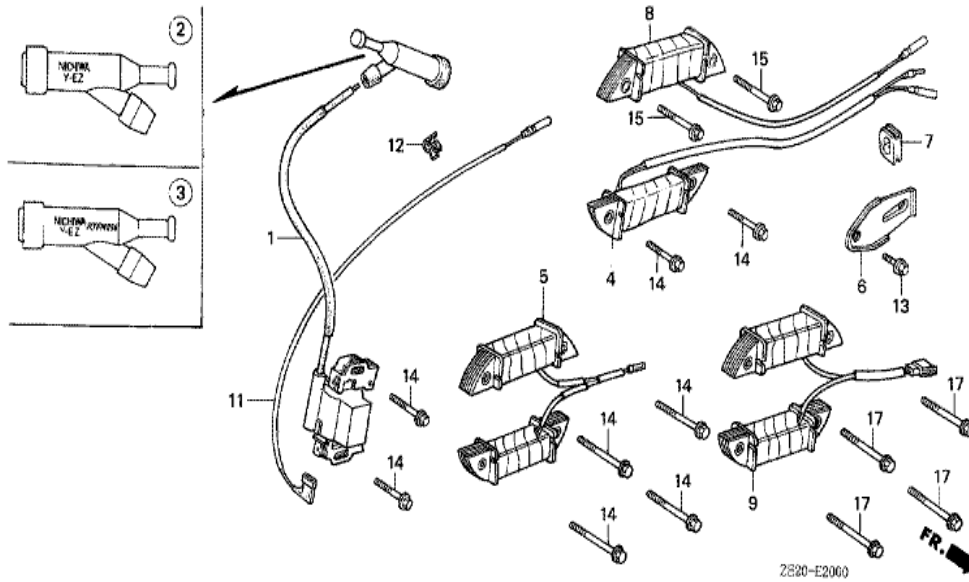

Ref	Partnumber	Description	GX240	Serial Numbers
001	30500-ZE2-003	COIL ASSY., IGNITION	(1)	1512433
001	30500-ZE2-013	COIL ASSY., IGNITION	1	1512434
003	30700-ZE1-013	CAP ASSY., NOISE SUPPRESSOR (NICHIIWA Y-E	(1)	
007	31512-ZE2-000	GROMMET, CORD	1	
011	36101-ZE1-010	CORD, STOP SWITCH (370MM)	1	1512434
011	36101-ZE2-000	CORD, STOP SWITCH	(1)	1512433
012	36103-ZE1-000	HOLDER, STOP SWITCH CORD	2	1487105