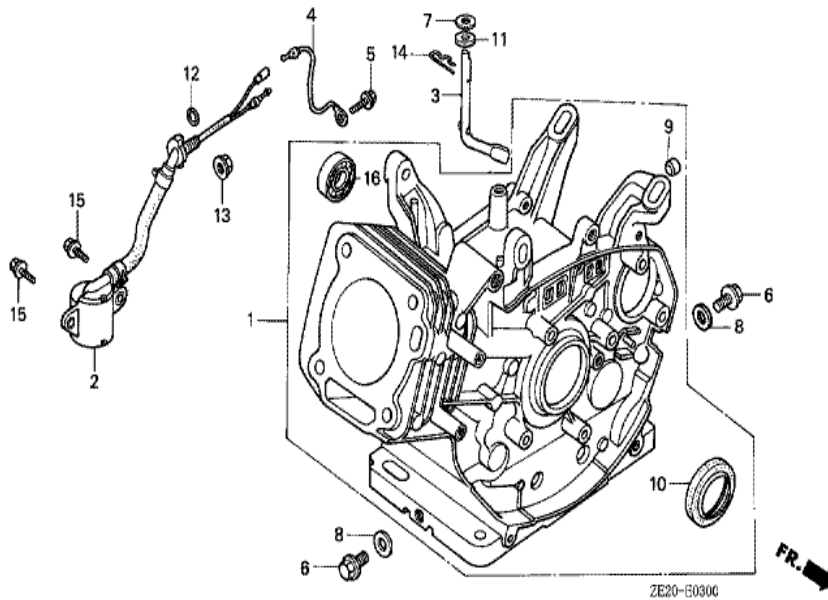

<u>Ref</u>	<u>Partnumber</u>	<u>Description</u>	<u>GX240</u>	<u>Serial Numbers</u>
001	120A0-ZE2-830	BARREL ASSY., CYLINDER (BALANCER+ALERT)	1	1501227
001	120A0-ZE2-831	BARREL ASSY., CYLINDER (BALANCER+ALERT)	(1)	1238478
001	120A0-ZE2-832	BARREL ASSY., CYLINDER (BALANCER+ALERT)	(1)	1487105
001	120A0-ZE2-833	BARREL ASSY., CYLINDER (BALANCER+OIL ALE	(1)	1487106
002	15510-ZE2-013	SWITCH ASSY., OIL LEVEL	1	
003	16541-ZE2-000	SHAFT, GOVERNOR ARM	1	
006	90131-883-000	BOLT, DRAIN PLUG, 12X15	2	
007	90446-KE1-000	WASHER, 8.2X17X0.8	1	
008	90601-ZE2-000	WASHER, DRAIN PLUG, 12MM	2	1518601
008	94109-12000	WASHER, DRAIN PLUG, 12MM	2	1518602
010	91201-890-003	OIL SEAL, 30X46X8	(1)	
011	91203-952-771	OIL SEAL, 8X14X5	1	
012	91353-671-004	O-RING, 14MM (NOK)	(1)	
<u>Ref</u>	<u>Partnumber</u>	<u>Description</u>	<u>GX240</u>	<u>Serial Numbers</u>
013	94050-10000	NUT, FLANGE, 10MM	(1)	
014	94251-08000	PIN, LOCK, 8MM	1	
015	95700-0601200	BOLT, FLANGE, 6X12	(2)	
016	96100-6202000	BEARING, RADIAL BALL, 6202	1