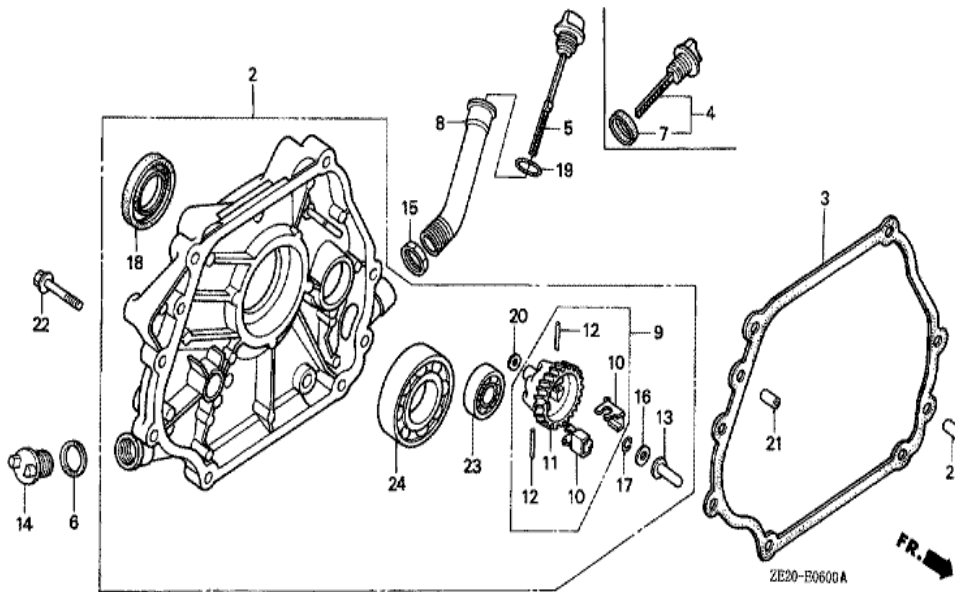

<u>Ref</u>	<u>Partnumber</u>	<u>Description</u>	<u>GX240</u>	<u>Serial Numbers</u>
002	11400-ZE2-600	COVER ASSY., CRANKCASE	1	1494214
002	11400-ZE2-601	COVER ASSY., CRANKCASE	1	1494215
003	11381-ZE2-000	PACKING, CASE COVER	1	3151974
004	15600-735-700	CAP ASSY., OIL FILLER	(1)	
006	15621-896-010	PACKING, OIL FILLER CAP	1	
007	15625-ZE1-000	PACKING, OIL FILLER CAP	(1)	
009	16510-ZE2-810	GOVERNOR ASSY.	1	1494214
009	16510-ZE2-811	GOVERNOR ASSY.	1	1494215
010	16511-ZE2-000	WEIGHT, GOVERNOR	2	
011	16512-ZE2-810	HOLDER, GOVERNOR WEIGHT	1	1494214
011	16512-ZE2-811	HOLDER, GOVERNOR WEIGHT	1	1494215
012	16513-ZE2-000	PIN, GOVERNOR WEIGHT	2	
013	16531-Z0A-000	SLIDER, GOVERNOR	1	
<u>Ref</u>	<u>Partnumber</u>	<u>Description</u>	<u>GX240</u>	<u>Serial Numbers</u>
014	15620-ZG4-910	CAP, OIL FILLER	1	1528044
014	25611-735-000	CAP, OIL HOLE	1	1528043
016	90473-147-000	WASHER, 6X16	1	
017	90602-896-000	CLIP, GOVERNOR HOLDER	1	1287216
017	90602-ZE1-000	CLIP, GOVERNOR HOLDER	1	1287217
018	91201-890-003	OIL SEAL, 30X46X8	1	
020	94101-06800	WASHER, PLAIN, 6MM	1	
021	90701-HC4-000	DOWEL PIN, 8X12	2	1342866
021	94301-08120	PIN A, DOWEL, 8X12	2	1240657 1342865
022	95900-0803500	BOLT, FLANGE, 8X35	7	
023	96100-6202000	BEARING, RADIAL BALL, 6202	1	
024	96100-6206000	BEARING, RADIAL BALL, 6206	1