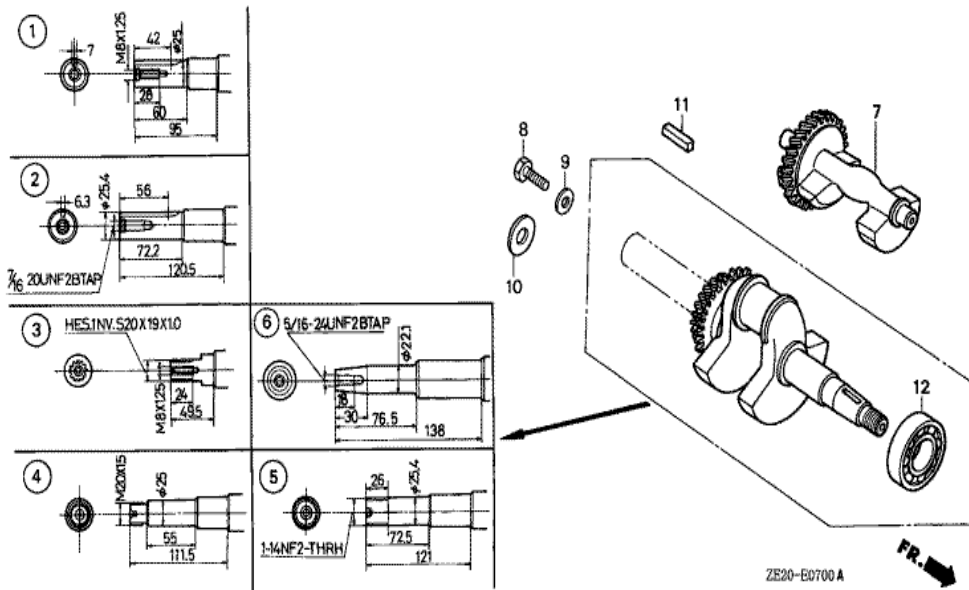

Ref	Partnumber	Description	GX240	Serial Numbers
002	13320-ZE2-600	CRANKSHAFT COMP.	1	1494214
002	13320-ZE2-601	CRANKSHAFT COMP.	1	1494215
007	13351-ZE2-000	WEIGHT, BALANCER	1	1494214
007	13351-ZE2-010	WEIGHT, BALANCER	1	1494215
011	90745-ZE2-600	KEY, 6.3X6.3X43	(1)	
012	96100-6206000	BEARING, RADIAL BALL, 6206	1