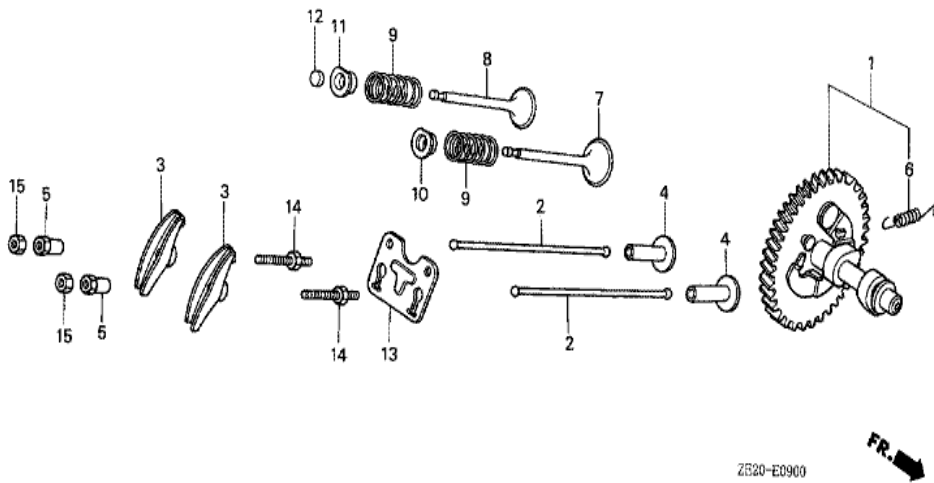

ZE20-E0900

<u>Ref</u>	<u>Partnumber</u>	<u>Description</u>	<u>GX240</u>	<u>Serial Numbers</u>
001	14100-ZE2-020	CAMSHAFT ASSY.	1	1494215
002	14410-ZE2-013	ROD, PUSH	2	
003	14431-ZE2-000	ARM, VALVE ROCKER	2	
004	14441-ZE2-000	LIFTER, VALVE	2	
005	14451-ZE1-003	PIVOT, ROCKER ARM	2	
006	14568-ZE1-000	SPRING, WEIGHT RETURN	1	
007	14711-ZE2-000	VALVE, IN.	1	
008	14721-ZE2-000	VALVE, EX.	(1)	
009	14751-ZE2-003	SPRING, VALVE	2	
010	14771-ZE2-000	RETAINER, IN. VALVE SPRING	1	
011	14773-ZE2-000	RETAINER, EX. VALVE SPRING	1	
012	14781-ZE2-000	ROTATOR, VALVE	1	
013	14791-ZE2-010	GUIDE, PUSH ROD	1	1494215
<u>Ref</u>	<u>Partnumber</u>	<u>Description</u>	<u>GX240</u>	<u>Serial Numbers</u>
014	90012-ZE0-010	BOLT, PIVOT, 8MM	2	
015	90206-ZE1-000	NUT, PIVOT ADJUSTING	2