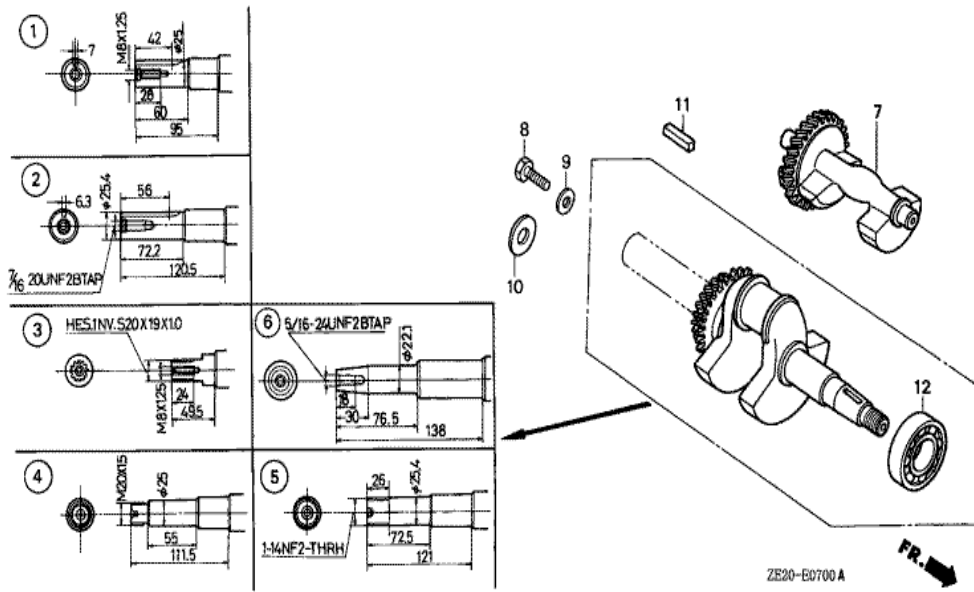

Ref	Partnumber	Description	GX240	Serial Numbers
003	13320-ZE2-611	CRANKSHAFT COMP.	1	1494215
007	13351-ZE2-010	WEIGHT, BALANCER	1	1494215
012	96100-6206000	BEARING, RADIAL BALL, 6206	1