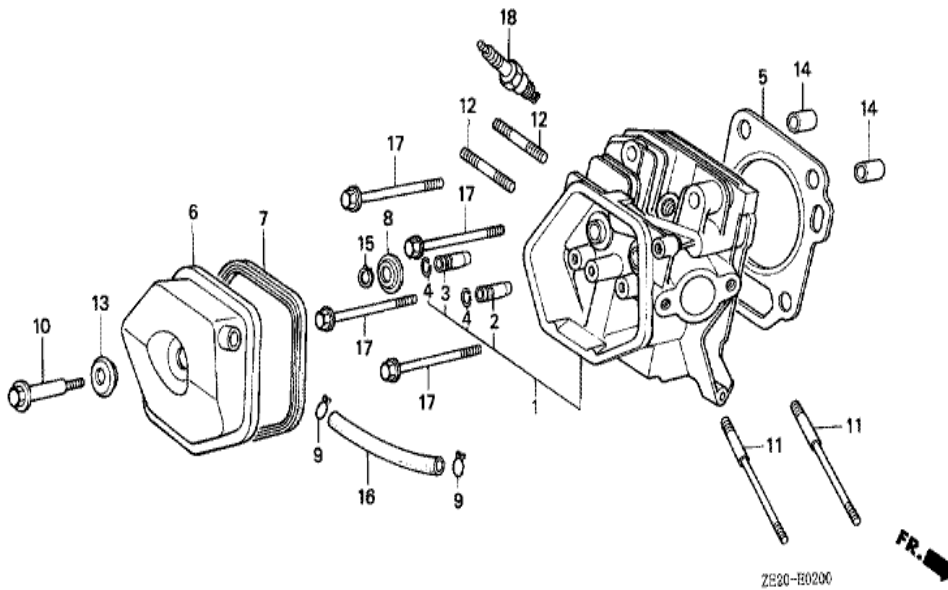

<u>Ref</u>	<u>Partnumber</u>	<u>Description</u>	<u>GX240</u>	<u>Serial Numbers</u>
001	122A0-ZE2-030	HEAD COMP., CYLINDER	1	
002	12204-ZE2-315	GUIDE, IN. VALVE (OS)	(1)	1000441
003	12205-ZE2-305	GUIDE, EX. VALVE (OS)	(1)	
004	12216-ZE2-300	CLIP, VALVE GUIDE	2	
005	12251-ZE2-000	GASKET, CYLINDER HEAD	1	
006	12310-ZE2-010	COVER COMP., HEAD	1	1014290
007	12391-ZE2-010	PACKING, HEAD COVER	1	1086329
008	14775-ZE2-010	SEAT, VALVE SPRING	1	
010	90014-ZE2-000	BOLT, HEAD COVER	1	
011	90042-ZE2-000	BOLT, STUD, 8X123	2	
012	90047-ZE2-000	BOLT, STUD, 8X47	2	
013	90441-ZE2-010	WASHER COMP., HEAD COVER	1	1069850
014	94301-12200	DOWEL PIN, 12X20	2	
<u>Ref</u>	<u>Partnumber</u>	<u>Description</u>	<u>GX240</u>	<u>Serial Numbers</u>
015	94510-11000	CIRCLIP, EXTERNAL, 11MM	1	
016	95005-1110530	TUBE, 11X105 (95005-11001-30M)	1	1014290
017	95725-1008000	BOLT, FLANGE, 10X80	4	
018	98079-55855	PLUG, SPARK (W16EPR-U) (DENSO)	(1)	
018	98079-56846	PLUG, SPARK (BPR6ES) (NGK)	(1)	
018	98079-56855	PLUG, SPARK (W20EPR-U) (DENSO)	(1)