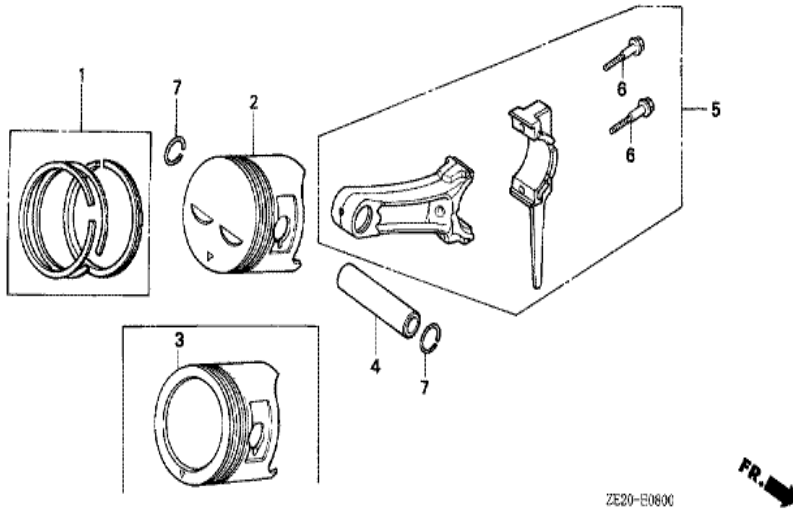

ZE20-E0600

<u>Ref</u>	<u>Partnumber</u>	<u>Description</u>	<u>GX240</u>	<u>Serial Numbers</u>
001	13010-ZE2-013	RING SET, PISTON (STD.) (NIPPON)	1	1242765
001	13010-ZE2-014	RING SET, PISTON (STD.) (TEIKOKU)	1	1281054
001	13011-ZE2-013	RING SET, PISTON (0.25) (NIPPON)	(1)	
001	13011-ZE2-014	RING SET, PISTON (0.25) (TEIKOKU)	(1)	1281054
001	13012-ZE2-013	RING SET, PISTON (0.50) (NIPPON)	(1)	1281054
001	13012-ZE2-014	RING SET, PISTON (0.50) (TEIKOKU)	(1)	1281054
001	13013-ZE2-013	RING SET, PISTON (0.75) (NIPPON)	(1)	1281054
001	13013-ZE2-014	RING SET, PISTON (0.75) (TEIKOKU)	(1)	1281054
002	13101-ZE2-010	PISTON (STD.)	1	1263003
002	13102-ZE2-010	PISTON (0.25)	(1)	1263003
002	13103-ZE2-010	PISTON (0.50)	(1)	1263003
002	13104-ZE2-010	PISTON (0.75)	(1)	1263003
004	13111-ZE2-000	PIN, PISTON	1	
<u>Ref</u>	<u>Partnumber</u>	<u>Description</u>	<u>GX240</u>	<u>Serial Numbers</u>
005	13200-ZE2-000	ROD ASSY., CONNECTING (STD.)	1	
005	13200-ZE2-305	ROD ASSY., CONNECTING (0.25 UNDER SIZE)	(1)	
006	90001-ZE2-000	BOLT, CONNECTING ROD	2	
006	90001-ZE8-000	BOLT, CONNECTING ROD	2	
007	90551-ZE1-000	CLIP, PISTON PIN, 18MM	2