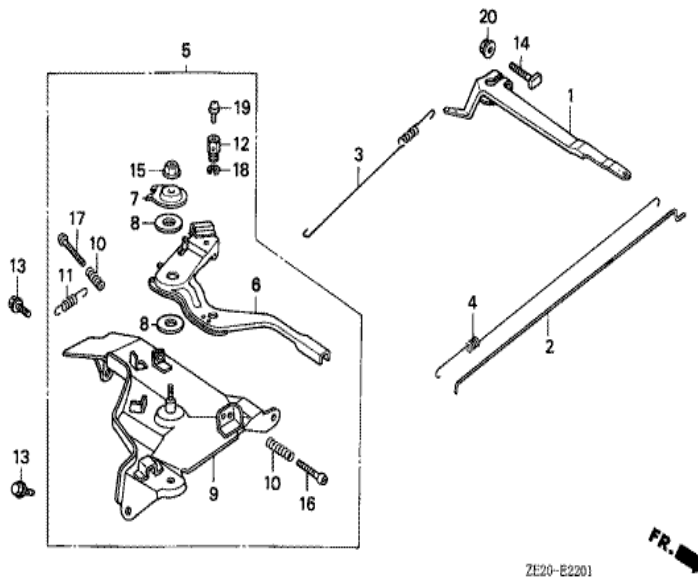

Ref	Partnumber	Description	GX240	Serial Numbers
001	13331-357-000	KEY, SPECIAL WOODRUFF, 25X18	1	
002	19512-ZE2-000	PLATE, COOLING FAN SETTING	(1)	
003	19511-ZE2-000	FAN, COOLING	1	
009	31100-ZE2-821	FLYWHEEL COMP. (STARTER MOTOR)	1	
011	90201-ZE3-790	NUT, SPECIAL, 16MM	1	

Ref	Partnumber	Description	GX240	Serial Numbers
001	30500-ZE2-013	COIL ASSY., IGNITION	1	1512434
003	30700-ZE1-013	CAP ASSY., NOISE SUPPRESSOR (NICHIIWA Y-E	(1)	
004	31510-ZE1-811	COIL ASSY., LAMP (12V/25W)	1	1479921
006	31511-ZE2-000	CLAMPER, CORD	(1)	
007	31512-ZE2-000	GROMMET, CORD	1	
008	31630-ZE1-003	COIL ASSY., CHARGE (1A)	1	1479500
011	36101-ZE1-010	CORD, STOP SWITCH (370MM)	1	1512434
012	36103-ZE1-000	HOLDER, STOP SWITCH CORD	2	1487105
013	90013-883-000	BOLT, FLANGE, 6X12 (CT200)	(1)	
014	90015-883-000	BOLT, FLANGE, 6X28 (CT200)	(2)	

ZE20-E2201

Ref	Partnumber	Description	GX240	Serial Numbers
001	16551-ZE2-000	ARM, GOVERNOR	1	
002	16555-ZE2-000	ROD, GOVERNOR	1	
003	16561-ZE2-000	SPRING, GOVERNOR (L=145.0MM) (WIRE DIAME	1	
004	16562-ZE2-000	SPRING, THROTTLE RETURN	1	
005	16570-ZE2-A10	CONTROL ASSY.	1	
006	16571-ZE2-A00	LEVER, CONTROL	1	
007	16575-ZE2-W00	WASHER, CONTROL LEVER	1	
008	16578-ZE1-000	SPACER, CONTROL LEVER	2	
009	16581-ZE2-A10	BASE COMP., CONTROL (###)	1	
010	16584-883-300	SPRING, CONTROL ADJUSTING	2	
011	16592-883-310	SPRING, CABLE RETURN	1	
012	16594-883-010	HOLDER, WIRE	1	
013	90013-883-000	BOLT, FLANGE, 6X12 (CT200)	2	
<u>Ref</u>	<u>Partnumber</u>	<u>Description</u>	<u>GX240</u>	<u>Serial Numbers</u>
014	90015-ZE5-010	BOLT, GOVERNOR ARM	1	
015	90114-SA0-000	NUT, SELF-LOCK, 6MM	1	
016	90121-735-700	SCREW, LOCK PAN (5X35)	1	
017	90122-735-000	SCREW, PAN, 5X35	1	
018	90605-230-000	CIRCLIP, 5MM	1	
019	93500-040060H	SCREW, PAN, 4X6	1	
020	94050-06000	NUT, FLANGE, 6MM	1	