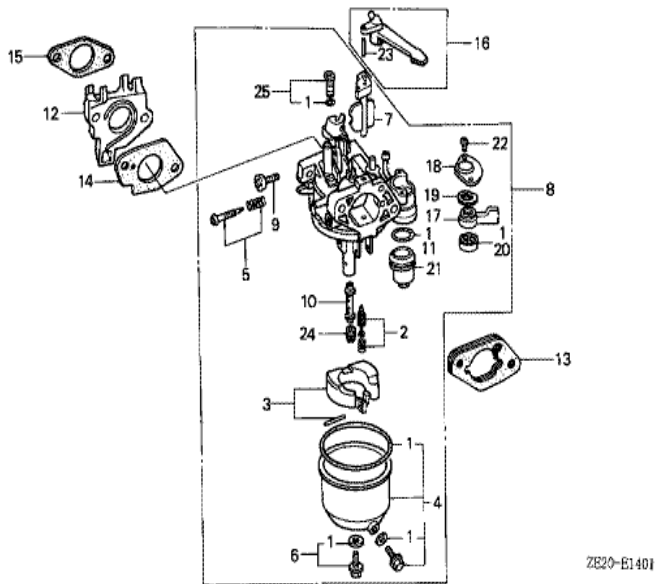

Ref	Partnumber	Description	GX240	Serial Numbers
002	16731-ZE2-003	CLIP, TUBE	1	
003	19610-ZE2-000H	COVER COMP., FAN	1	
004	19620-ZE2-000H	PROTECTOR COMP., FAN COVER	(1)	
005	19631-ZE2-010	SHROUD	1	1014290
009	81329-567-020	GROMMET, DRAIN HOLE	1	1494880
010	90013-883-000	BOLT, FLANGE, 6X12 (CT200)	(N)	
012	95701-0600800	BOLT, FLANGE, 6X8	(3)	

ZE20-E2201

Ref	Partnumber	Description	GX240	Serial Numbers
001	16551-ZE2-000	ARM, GOVERNOR	1	
002	16555-ZE2-000	ROD, GOVERNOR	1	
003	16561-ZE2-000	SPRING, GOVERNOR (L=145.0MM) (WIRE DIAME	1	
004	16562-ZE2-000	SPRING, THROTTLE RETURN	1	
005	16570-ZE2-A10	CONTROL ASSY.	1	
006	16571-ZE2-A00	LEVER, CONTROL	1	
007	16575-ZE2-W00	WASHER, CONTROL LEVER	1	
008	16578-ZE1-000	SPACER, CONTROL LEVER	2	
009	16581-ZE2-A10	BASE COMP., CONTROL (###)	1	
010	16584-883-300	SPRING, CONTROL ADJUSTING	2	
011	16592-883-310	SPRING, CABLE RETURN	1	
012	16594-883-010	HOLDER, WIRE	1	
013	90013-883-000	BOLT, FLANGE, 6X12 (CT200)	2	
<u>Ref</u>	<u>Partnumber</u>	<u>Description</u>	<u>GX240</u>	<u>Serial Numbers</u>
014	90015-ZE5-010	BOLT, GOVERNOR ARM	1	
015	90114-SA0-000	NUT, SELF-LOCK, 6MM	1	
016	90121-735-700	SCREW, LOCK PAN (5X35)	1	
017	90122-735-000	SCREW, PAN, 5X35	1	
018	90605-230-000	CIRCLIP, 5MM	1	
019	93500-040060H	SCREW, PAN, 4X6	1	
020	94050-06000	NUT, FLANGE, 6MM	1	