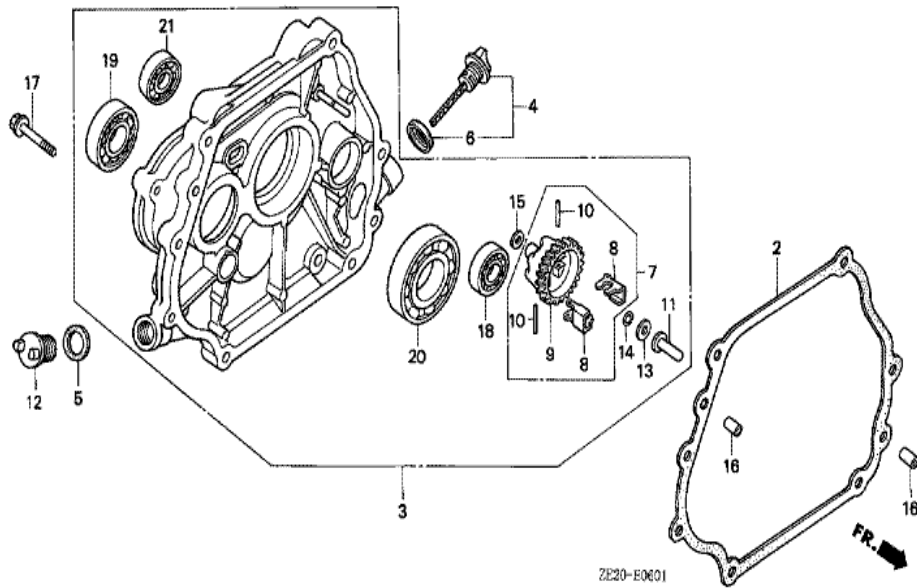

<u>Ref</u>	<u>Partnumber</u>	<u>Description</u>	<u>GX240</u>	<u>Serial Numbers</u>
001	11500-ZE2-610	COVER ASSY., CHAIN CASE	1	
002	11521-ZE2-610	PACKING, CHAIN CASE COVER	1	
003	14411-ZE2-611	CHAIN, P.T.O. DRIVE	1	
004	23110-ZE2-610	SPROCKET, DRIVE (14T)	1	
005	23710-ZE2-610	SHAFT, P.T.O. (28T)	1	
006	90473-842-000	WASHER, 8MM	1	
008	90741-805-000	KEY, 7X7X33	(1)	
008	90741-889-810	KEY, 7X7X33 (YELLOW) (O.S.)	(1)	
009	91201-890-003	OIL SEAL, 30X46X8	1	
010	90701-HC4-000	DOWEL PIN, 8X12	2	1342866
010	94301-08120	PIN A, DOWEL, 8X12	2	1238478 1342865
011	95900-0802500	BOLT, FLANGE, 8X25	1	
012	95900-0804000	BOLT, FLANGE, 8X40	6	
<u>Ref</u>	<u>Partnumber</u>	<u>Description</u>	<u>GX240</u>	<u>Serial Numbers</u>
013	96100-6206000	BEARING, RADIAL BALL, 6206	1	

ZE20-E2800

Ref	Partnumber	Description	GX240	Serial Numbers
003	87522-ZE1-810	MARK, CAUTION	(1)	
005	87528-ZE2-810	MARK, CHOKE (ORANGE)	(1)	
006	87530-ZE2-810	SUB EMBLEM (EXTERNAL)	(1)	
011	87525-ZE2-810	EMBLEM, UPPER (EXTERNAL)	(1)	

ZE20-E2900

Ref	Partnumber	Description	GX240	Serial Numbers
008	89218-ZE1-000	WRENCH COMP., SPARK PLUG	1	1298646

Ref	Partnumber	Description	GX240	Serial Numbers
001	120A0-ZE2-873	BARREL ASSY., CYLINDER (BALANCER+SELFSTA	(1)	1487106
003	16541-ZE2-000	SHAFT, GOVERNOR ARM	1	
006	90131-883-000	BOLT, DRAIN PLUG, 12X15	2	
007	90446-KE1-000	WASHER, 8.2X17X0.8	1	
008	90601-ZE2-000	WASHER, DRAIN PLUG, 12MM	2	1518601
008	94109-12000	WASHER, DRAIN PLUG, 12MM	2	1518602
009	90801-ZE2-003	PLUG, SEALING (RUBBER 10MM)	1	
010	91201-890-003	OIL SEAL, 30X46X8	(1)	
011	91203-952-771	OIL SEAL, 8X14X5	1	
014	94251-08000	PIN, LOCK, 8MM	1	