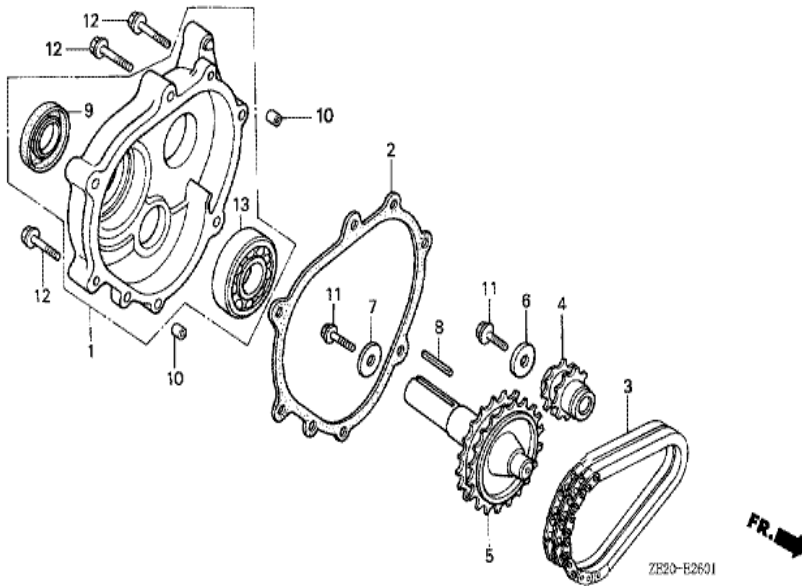

<u>Ref</u>	<u>Partnumber</u>	<u>Description</u>	<u>GX240</u>	<u>Serial Numbers</u>
001	11500-ZE2-610	COVER ASSY., CHAIN CASE	1	
002	11521-ZE2-610	PACKING, CHAIN CASE COVER	1	
003	14411-ZE2-611	CHAIN, P.T.O. DRIVE	1	
004	23110-ZE2-610	SPROCKET, DRIVE (14T)	1	
005	23710-ZE2-610	SHAFT, P.T.O. (28T)	1	
006	90473-842-000	WASHER, 8MM	1	
008	90741-805-000	KEY, 7X7X33	(1)	
008	90741-889-810	KEY, 7X7X33 (YELLOW) (O.S.)	(1)	
009	91201-890-003	OIL SEAL, 30X46X8	1	
010	90701-HC4-000	DOWEL PIN, 8X12	2	1342866
010	94301-08120	PIN A, DOWEL, 8X12	2	1238478 1342865
011	95900-0802500	BOLT, FLANGE, 8X25	1	
012	95900-0804000	BOLT, FLANGE, 8X40	6	
<u>Ref</u>	<u>Partnumber</u>	<u>Description</u>	<u>GX240</u>	<u>Serial Numbers</u>
013	96100-6206000	BEARING, RADIAL BALL, 6206	1