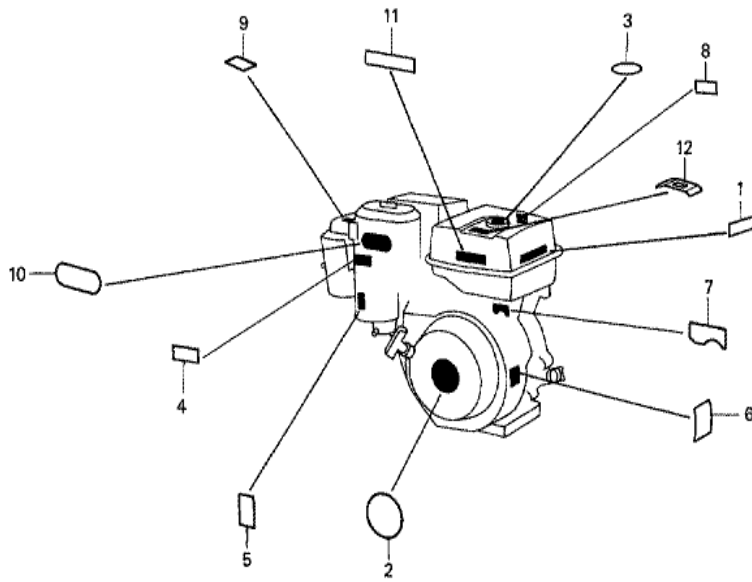

ZE20-E2800

Ref	Partnumber	Description	GX240	Serial Numbers
003	87522-ZE1-810	MARK, CAUTION	(1)	
005	87528-ZE2-810	MARK, CHOKE (ORANGE)	(1)	
006	87530-ZE2-810	SUB EMBLEM (EXTERNAL)	(1)	
011	87525-ZE2-810	EMBLEM, UPPER (EXTERNAL)	(1)