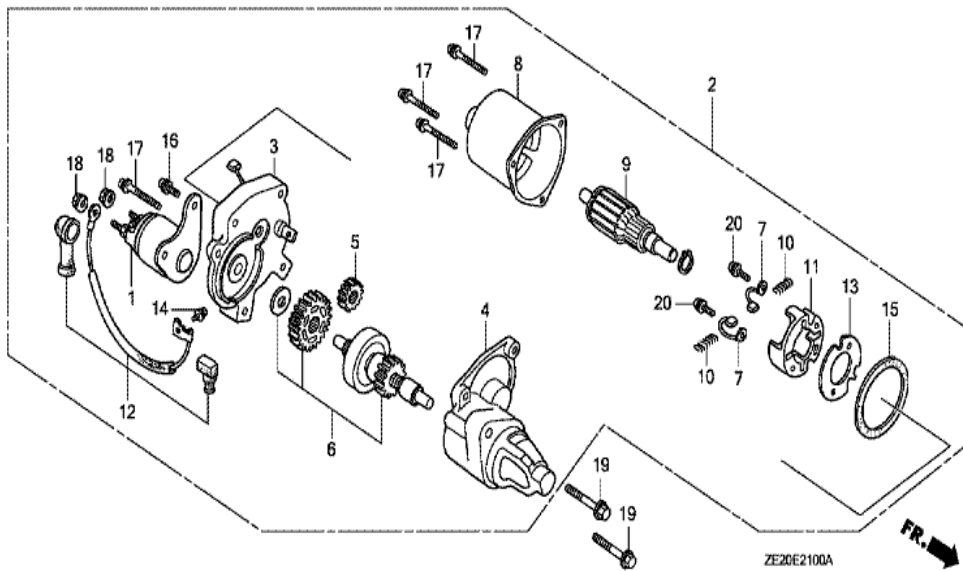

<u>Ref</u>	<u>Partnumber</u>	<u>Description</u>	<u>GX240</u>	<u>Serial Numbers</u>
001	31204-ZA0-003	CONTACTOR ASSY.	(1)	1012981
002	31210-ZE2-003	MOTOR UNIT, STARTER	(1)	
003	31211-ZE2-003	BRACKET, CENTER	(1)	
004	31212-ZE2-003	BRACKET, FR.	(1)	
005	31213-ZE2-003	GEAR, DRIVE PINION	(1)	
006	31214-ZE2-003	CLUTCH COMP., OVERRUNNING	(1)	
007	31215-ZE2-003	BRUSH	(2)	
008	31216-ZE2-003	YOKE COMP.	(1)	
009	31217-ZE2-003	ARMATURE COMP.	(1)	
010	31219-ZE2-003	SPRING, BRUSH RETURN	(4)	
011	31231-ZE2-003	HOLDER, BRUSH	(1)	
012	31232-ZE2-013	WIRE, WATER COVER	(1)	
013	31233-ZE2-003	INSULATOR	(1)	
<u>Ref</u>	<u>Partnumber</u>	<u>Description</u>	<u>GX240</u>	<u>Serial Numbers</u>
014	90110-ZE2-003	SCREW-WASHER, 4X6	(1)	
015	91601-ZE2-003	PACKING	(1)	
016	93892-0501418	SCREW-WASHER, 5X14	(2)	
017	93892-0503218	SCREW-WASHER, 5X32	(4)	
018	94070-06080	NUT-WASHER, 6MM	(2)	
019	95700-0804000	BOLT, FLANGE, 8X40	(2)	
020	31219-ZE3-003	SCREW-WASHER, 4X14	(2)