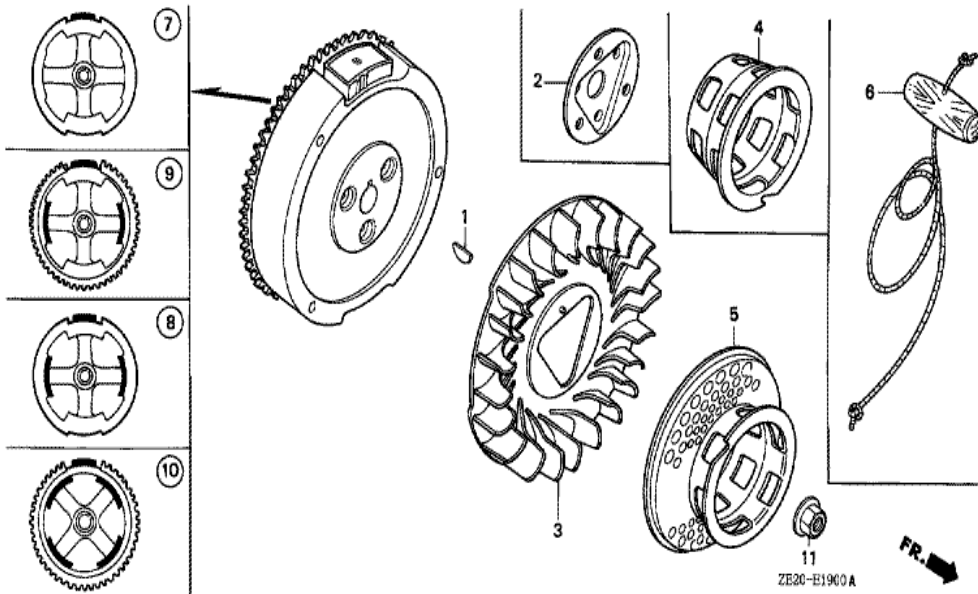

Ref	Partnumber	Description	GX240	Serial Numbers
001	13331-357-000	KEY, SPECIAL WOODRUFF, 25X18	1	
002	19512-ZE2-000	PLATE, COOLING FAN SETTING	(1)	
003	19511-ZE2-000	FAN, COOLING	1	
009	31100-ZE2-821	FLYWHEEL COMP. (STARTER MOTOR)	1	
011	90201-ZE3-790	NUT, SPECIAL, 16MM	1