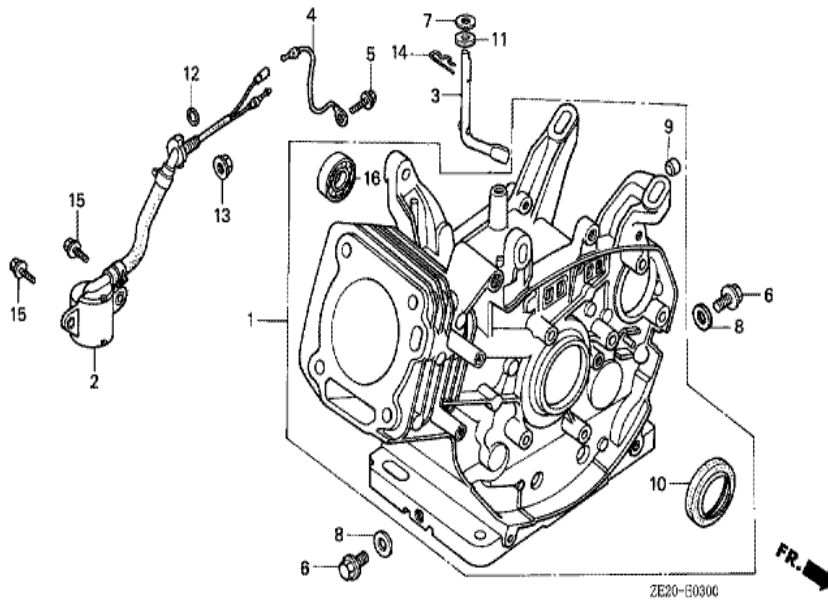

ZE20-E2201

Ref	Partnumber	Description	GX240	Serial Numbers
001	16551-ZE2-000	ARM, GOVERNOR	1	
002	16555-ZE2-000	ROD, GOVERNOR	1	
003	16561-ZE2-000	SPRING, GOVERNOR (L=145.0MM) (WIRE DIAME	1	
004	16562-ZE2-000	SPRING, THROTTLE RETURN	1	
005	16570-ZE2-A10	CONTROL ASSY.	1	
006	16571-ZE2-A00	LEVER, CONTROL	1	
007	16575-ZE2-W00	WASHER, CONTROL LEVER	1	
008	16578-ZE1-000	SPACER, CONTROL LEVER	2	
009	16581-ZE2-A10	BASE COMP., CONTROL (###)	1	
010	16584-883-300	SPRING, CONTROL ADJUSTING	2	
011	16592-883-310	SPRING, CABLE RETURN	1	
012	16594-883-010	HOLDER, WIRE	1	
013	90013-883-000	BOLT, FLANGE, 6X12 (CT200)	2	
<u>Ref</u>	<u>Partnumber</u>	<u>Description</u>	<u>GX240</u>	<u>Serial Numbers</u>
014	90015-ZE5-010	BOLT, GOVERNOR ARM	1	
015	90114-SA0-000	NUT, SELF-LOCK, 6MM	1	
016	90121-735-700	SCREW, LOCK PAN (5X35)	1	
017	90122-735-000	SCREW, PAN, 5X35	1	
018	90605-230-000	CIRCLIP, 5MM	1	
019	93500-040060H	SCREW, PAN, 4X6	1	
020	94050-06000	NUT, FLANGE, 6MM	1	

ZE20-E2900

Ref	Partnumber	Description	GX240	Serial Numbers
008	89218-ZE1-000	WRENCH COMP., SPARK PLUG	1	1298646

Ref	Partnumber	Description	GX240	Serial Numbers
001	120A0-ZE2-873	BARREL ASSY., CYLINDER (BALANCER+SELFSTA	(1)	1487106
003	16541-ZE2-000	SHAFT, GOVERNOR ARM	1	
006	90131-883-000	BOLT, DRAIN PLUG, 12X15	2	
007	90446-KE1-000	WASHER, 8.2X17X0.8	1	
008	90601-ZE2-000	WASHER, DRAIN PLUG, 12MM	2	1518601
008	94109-12000	WASHER, DRAIN PLUG, 12MM	2	1518602
009	90801-ZE2-003	PLUG, SEALING (RUBBER 10MM)	1	
010	91201-890-003	OIL SEAL, 30X46X8	(1)	
011	91203-952-771	OIL SEAL, 8X14X5	1	
014	94251-08000	PIN, LOCK, 8MM	1	