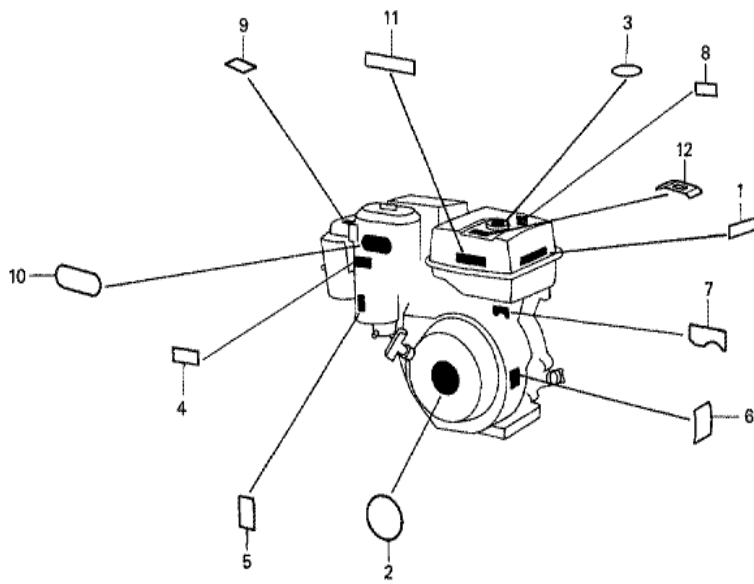

ZE20-E2800

Ref	Partnumber	Description	GX240	Serial Numbers
002	87521-ZE2-810	EMBLEM	(1)	
003	87522-ZE1-810	MARK, CAUTION	(1)	
005	87528-ZE2-810	MARK, CHOKE (ORANGE)	(1)