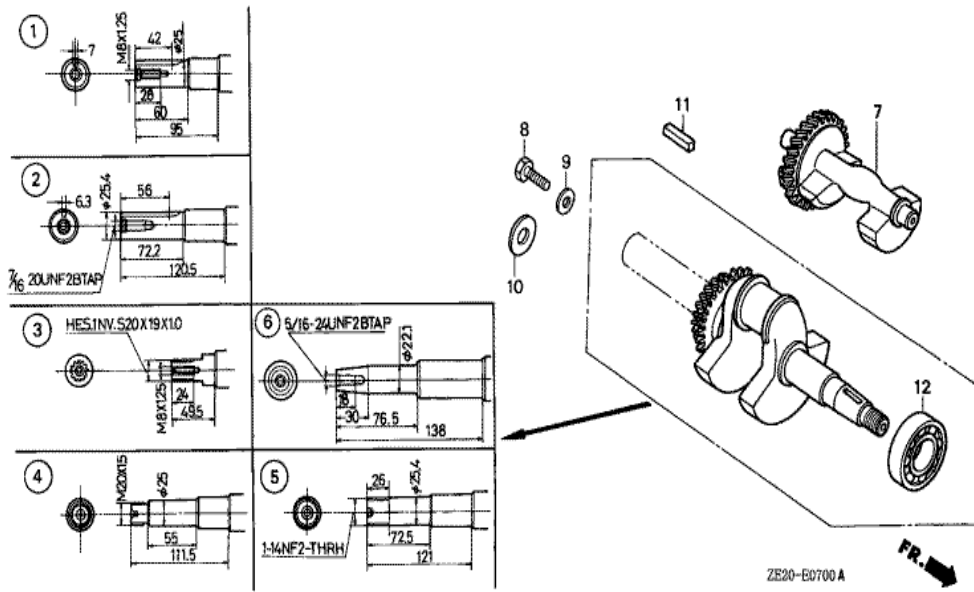

Ref	Partnumber	Description	GX240	Serial Numbers
003	13310-ZE2-610	CRANKSHAFT COMP.	1	1494214
003	13310-ZE2-611	CRANKSHAFT COMP.	1	1494215
012	96100-6206000	BEARING, RADIAL BALL, 6206	1