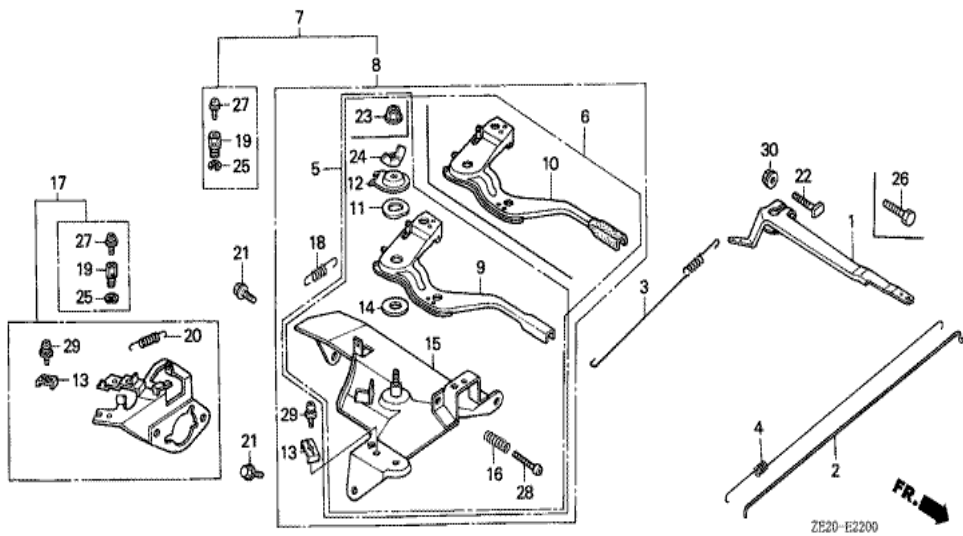

Ref	Partnumber	Description	GX240	Serial Numbers	
001	16551-ZE2-000	ARM, GOVERNOR	1		
002	16555-ZE2-000	ROD, GOVERNOR	1		
003	16561-ZE2-000	SPRING, GOVERNOR (L=145.0MM) (WIRE DIAME	1		
004	16562-ZE2-000	SPRING, THROTTLE RETURN	1		
005	16570-ZE2-010	CONTROL ASSY.	(1)	1519063	
005	16570-ZE2-W00	CONTROL ASSY.	(1)	1519064	
009	16571-ZE2-000	LEVER, CONTROL	(1)	1519063	
009	16571-ZE2-W00	LEVER, CONTROL	(1)	1519064	
011	16574-ZE1-000	SPRING, LEVER	(1)		
012	16575-ZE2-000	WASHER, CONTROL LEVER	(1)	1519063	
012	16575-ZE2-W00	WASHER, CONTROL LEVER	(1)	1519064	
014	16578-ZE1-000	SPACER, CONTROL LEVER	(1)		
015	16581-ZE2-000	BASE COMP., CONTROL	(1)		
	<u>Ref</u>	<u>Partnumber</u>	<u>Description</u>	<u>GX240</u>	<u>Serial Numbers</u>
015	16581-ZE2-010	BASE COMP., CONTROL	(1)	1519063	
015	16581-ZE2-W00	BASE COMP., CONTROL (###)	(1)	1519064	
016	16584-883-300	SPRING, CONTROL ADJUSTING	(1)		
021	90013-883-000	BOLT, FLANGE, 6X12 (CT200)	2		
022	90015-ZE5-010	BOLT, GOVERNOR ARM	1	1094202	
023	90114-SA0-000	NUT, SELF-LOCK, 6MM	(1)	1519064	
024	90352-883-003	NUT, WING, 6MM	(1)	1519063	
026	92000-060220A	BOLT, HEX., 6X22	1	1094201	
028	93500-050280A	SCREW, PAN, 5X28	(1)		
030	94050-06000	NUT, FLANGE, 6MM	1		