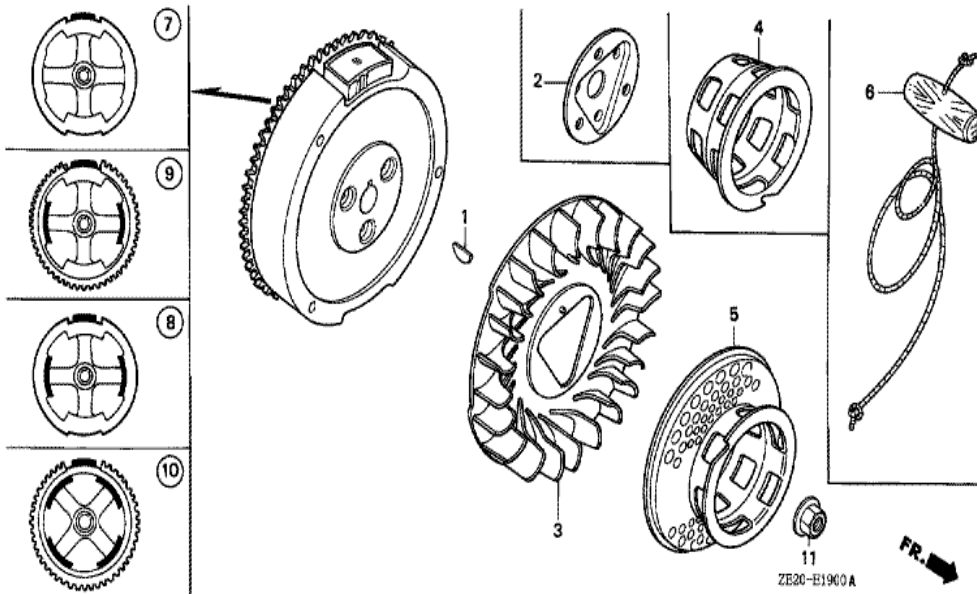

Ref	Partnumber	Description	GX240	Serial Numbers
001	13331-357-000	KEY, SPECIAL WOODRUFF, 25X18	1	
003	19511-ZE2-000	FAN, COOLING	1	
004	28451-ZE2-003	PULLEY, STARTER	(1)	
007	31100-ZE2-000	FLYWHEEL COMP.	(1)	
011	90201-ZE3-790	NUT, SPECIAL, 16MM	1