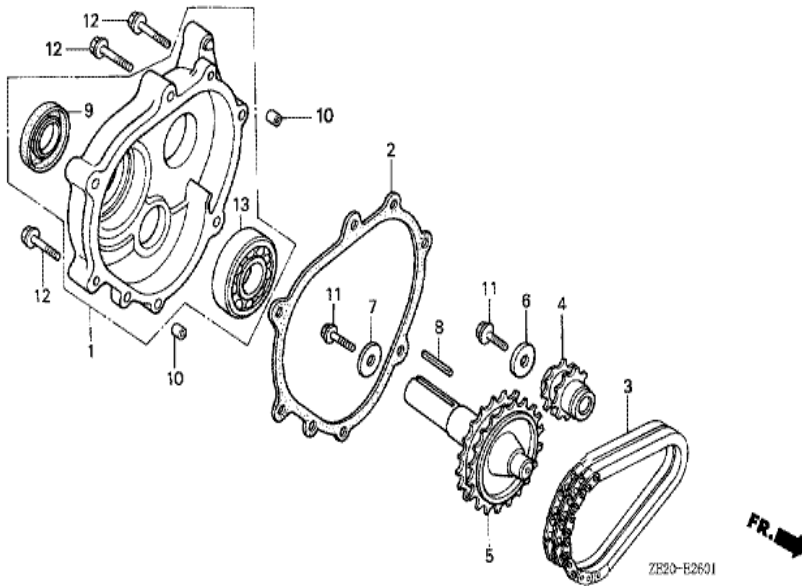

Ref	Partnumber	Description	GX240	Serial Numbers
001	13331-357-000	KEY, SPECIAL WOODRUFF, 25X18	1	
003	19511-ZE2-000	FAN, COOLING	1	
004	28451-ZE2-003	PULLEY, STARTER	(1)	
007	31100-ZE2-000	FLYWHEEL COMP.	(1)	
011	90201-ZE3-790	NUT, SPECIAL, 16MM	1	

Ref	Partnumber	Description	GX240	Serial Numbers	
001	16551-ZE2-000	ARM, GOVERNOR	1		
002	16555-ZE2-000	ROD, GOVERNOR	1		
003	16561-ZE2-000	SPRING, GOVERNOR (L=145.0MM) (WIRE DIAME	1		
004	16562-ZE2-000	SPRING, THROTTLE RETURN	1		
005	16570-ZE2-010	CONTROL ASSY.	(1)	1519063	
005	16570-ZE2-W00	CONTROL ASSY.	(1)	1519064	
009	16571-ZE2-000	LEVER, CONTROL	(1)	1519063	
009	16571-ZE2-W00	LEVER, CONTROL	(1)	1519064	
011	16574-ZE1-000	SPRING, LEVER	(1)		
012	16575-ZE2-000	WASHER, CONTROL LEVER	(1)	1519063	
012	16575-ZE2-W00	WASHER, CONTROL LEVER	(1)	1519064	
014	16578-ZE1-000	SPACER, CONTROL LEVER	(1)		
015	16581-ZE2-000	BASE COMP., CONTROL	(1)		
	<u>Ref</u>	<u>Partnumber</u>	<u>Description</u>	<u>GX240</u>	<u>Serial Numbers</u>
015	16581-ZE2-010	BASE COMP., CONTROL	(1)	1519063	
015	16581-ZE2-W00	BASE COMP., CONTROL (###)	(1)	1519064	
016	16584-883-300	SPRING, CONTROL ADJUSTING	(1)		
021	90013-883-000	BOLT, FLANGE, 6X12 (CT200)	2		
022	90015-ZE5-010	BOLT, GOVERNOR ARM	1	1094202	
023	90114-SA0-000	NUT, SELF-LOCK, 6MM	(1)	1519064	
024	90352-883-003	NUT, WING, 6MM	(1)	1519063	
026	92000-060220A	BOLT, HEX., 6X22	1	1094201	
028	93500-050280A	SCREW, PAN, 5X28	(1)		
030	94050-06000	NUT, FLANGE, 6MM	1		