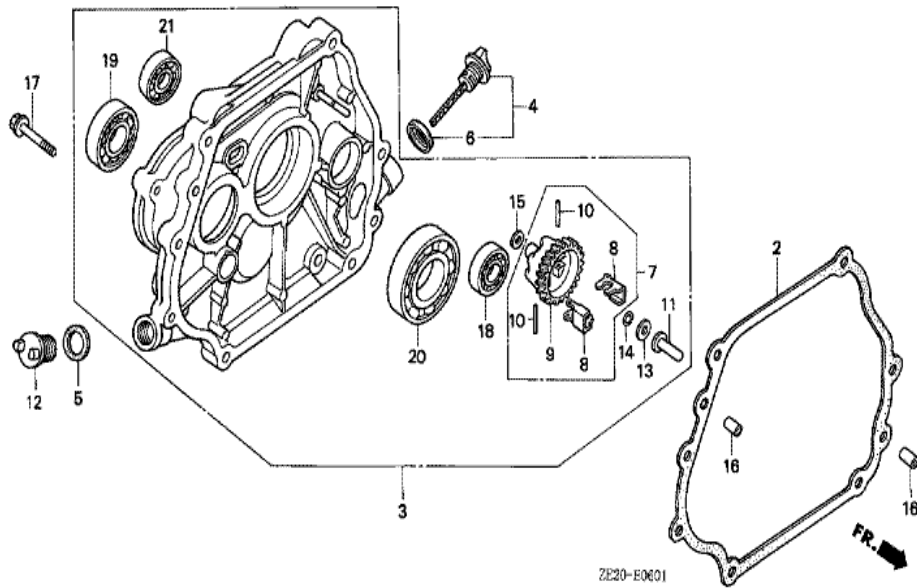

ZE20-E2800

Ref	Partnumber	Description	GX240	Serial Numbers
002	87521-ZE2-810	EMBLEM	(1)	
003	87522-ZE1-810	MARK, CAUTION	(1)	
005	87528-ZE2-810	MARK, CHOKE (ORANGE)	(1)	

ZE20-E0300

Ref	Partnumber	Description	GX240	Serial Numbers
001	120A0-ZE2-010	BARREL ASSY., CYLINDER (STD.)	(1)	
001	120A0-ZE2-020	BARREL ASSY., CYLINDER (STD.)	(1)	1487105
001	120A0-ZE2-030	BARREL ASSY., CYLINDER (STD.)	(1)	1487106
003	16541-ZE2-000	SHAFT, GOVERNOR ARM	1	
006	90131-883-000	BOLT, DRAIN PLUG, 12X15	2	
007	90446-KE1-000	WASHER, 8.2X17X0.8	1	
008	90601-ZE2-000	WASHER, DRAIN PLUG, 12MM	2	1518601
008	94109-12000	WASHER, DRAIN PLUG, 12MM	2	1518602
009	90801-ZE2-003	PLUG, SEALING (RUBBER 10MM)	1	
010	91201-890-003	OIL SEAL, 30X46X8	(1)	
011	91203-952-771	OIL SEAL, 8X14X5	1	
014	94251-08000	PIN, LOCK, 8MM	1	