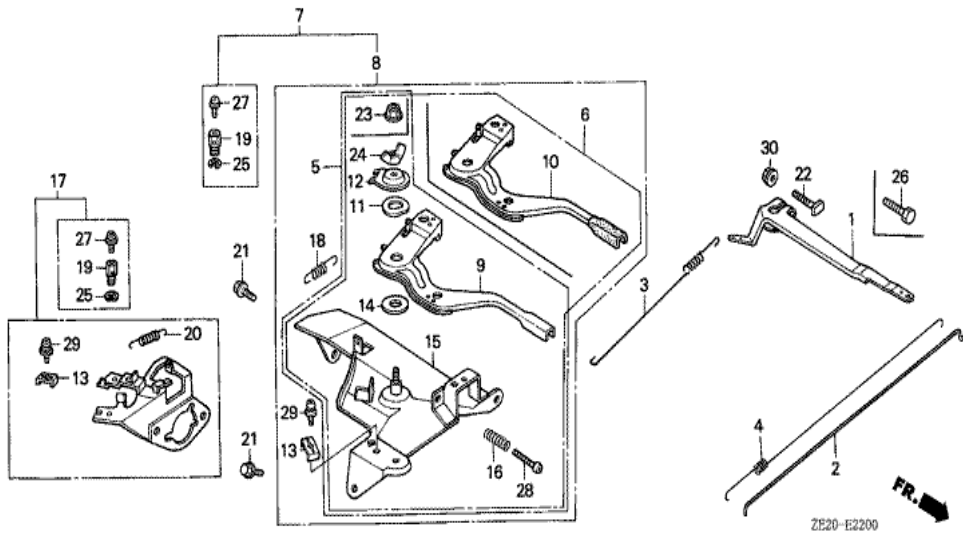

<u>Ref</u>	<u>Partnumber</u>	<u>Description</u>	<u>GX240</u>	<u>Serial Numbers</u>
001	16551-ZE2-000	ARM, GOVERNOR	1	
002	16555-ZE2-000	ROD, GOVERNOR	1	
003	16561-ZE2-000	SPRING, GOVERNOR (L=145.0MM) (WIRE DIAME	1	
004	16562-ZE2-000	SPRING, THROTTLE RETURN	1	
008	16570-ZE2-820	CONTROL ASSY. (REMOTE)	1	
008	16570-ZE2-821	CONTROL ASSY. (REMOTE)	(1)	1519063
008	16570-ZE2-W20	CONTROL ASSY. (REMOTE)	(1)	1519064
009	16571-ZE2-000	LEVER, CONTROL	(1)	1519063
009	16571-ZE2-W00	LEVER, CONTROL	(1)	1519064
011	16574-ZE1-000	SPRING, LEVER	(1)	
012	16575-ZE2-000	WASHER, CONTROL LEVER	(1)	1519063
012	16575-ZE2-W00	WASHER, CONTROL LEVER	(1)	1519064
013	16576-891-000	HOLDER, CABLE	(1)	
<u>Ref</u>	<u>Partnumber</u>	<u>Description</u>	<u>GX240</u>	<u>Serial Numbers</u>
014	16578-ZE1-000	SPACER, CONTROL LEVER	(1)	
015	16581-ZE2-000	BASE COMP., CONTROL	(1)	
015	16581-ZE2-010	BASE COMP., CONTROL	(1)	1519063
015	16581-ZE2-W00	BASE COMP., CONTROL (###)	(1)	1519064
016	16584-883-300	SPRING, CONTROL ADJUSTING	(1)	
018	16592-883-310	SPRING, CABLE RETURN	(1)	
021	90013-883-000	BOLT, FLANGE, 6X12 (CT200)	2	
022	90015-ZE5-010	BOLT, GOVERNOR ARM	1	1094202
023	90114-SA0-000	NUT, SELF-LOCK, 6MM	(1)	1519064
024	90352-883-003	NUT, WING, 6MM	(1)	1519063
026	92000-06022	BOLT, HEX., 6X22	1	1094201
028	93500-050280A	SCREW, PAN, 5X28	(1)	
029	93500-050160A	SCREW, PAN, 5X16	(1)	1519064
029	93893-0501600	SCREW-WASHER, 5X16	(1)	1519063
030	94050-06000	NUT, FLANGE, 6MM	1