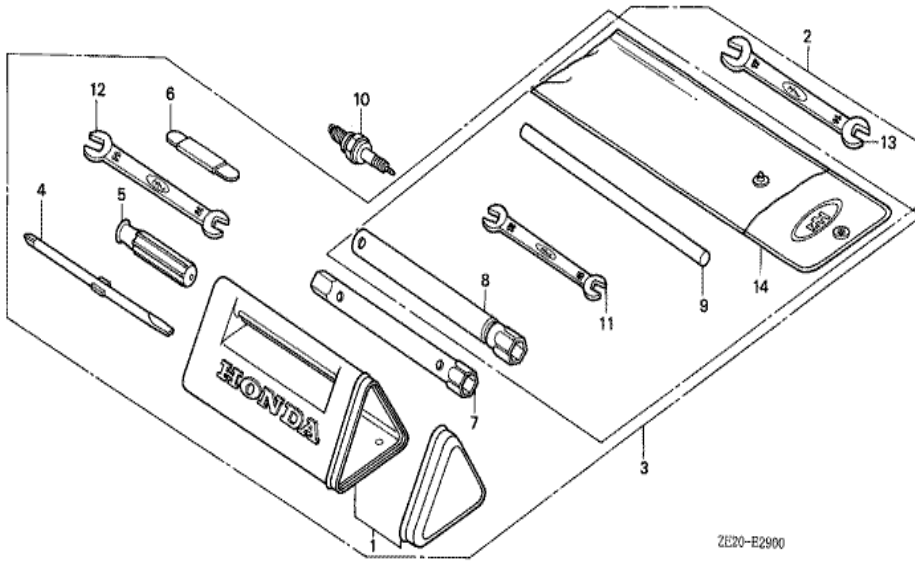

ZE20-E2900

Ref	Partnumber	Description	GX240	Serial Numbers
008	89218-ZE1-000	WRENCH COMP., SPARK PLUG	1	1298646