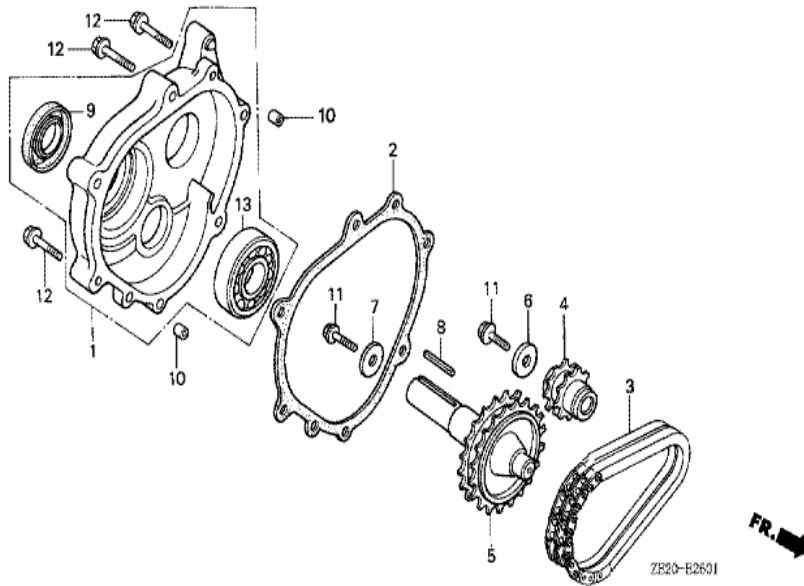

<u>Ref</u>	<u>Partnumber</u>	<u>Description</u>	<u>GX240</u>	<u>Serial Numbers</u>
001	11500-ZE2-610	COVER ASSY., CHAIN CASE	1	
002	11521-ZE2-610	PACKING, CHAIN CASE COVER	1	
003	14411-ZE2-611	CHAIN, P.T.O. DRIVE	1	
004	23110-ZE2-610	SPROCKET, DRIVE (14T)	1	
005	23710-ZE2-610	SHAFT, P.T.O. (28T)	1	
006	90473-842-000	WASHER, 8MM	1	
008	90741-805-000	KEY, 7X7X33	(1)	
008	90741-889-810	KEY, 7X7X33 (YELLOW) (O.S.)	(1)	
009	91201-890-003	OIL SEAL, 30X46X8	1	
010	90701-HC4-000	DOWEL PIN, 8X12	2	1342866
010	94301-08120	PIN A, DOWEL, 8X12	2	1238478 1342865
011	95900-0802500	BOLT, FLANGE, 8X25	1	
012	95900-0804000	BOLT, FLANGE, 8X40	6	
<u>Ref</u>	<u>Partnumber</u>	<u>Description</u>	<u>GX240</u>	<u>Serial Numbers</u>
013	96100-6206000	BEARING, RADIAL BALL, 6206	1