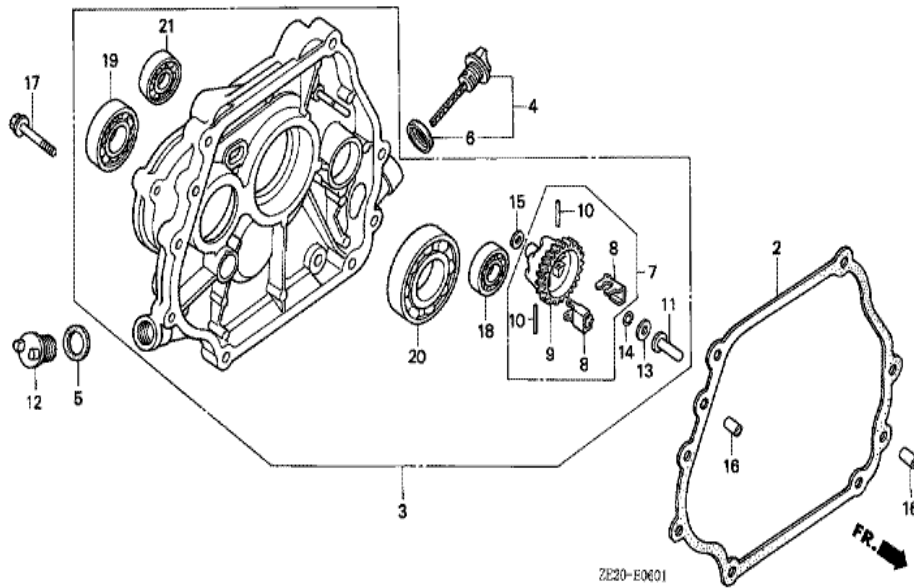

ZE20-E2800

Ref	Partnumber	Description	GX240	Serial Numbers
002	87521-ZE2-830	EMBLEM (EXTERNAL-ALERT)	(1)	
003	87522-ZE1-810	MARK, CAUTION	(1)	
005	87528-ZE2-810	MARK, CHOKE (ORANGE)	(1)	
007	87532-ZE1-810	MARK, OIL ALERT (EXTERNAL)	(1)	3116814

ZE20-E2900

Ref	Partnumber	Description	GX240	Serial Numbers
008	89218-ZE1-000	WRENCH COMP., SPARK PLUG	1	1298646

<u>Ref</u>	<u>Partnumber</u>	<u>Description</u>	<u>GX240</u>	<u>Serial Numbers</u>
001	120A0-ZE2-830	BARREL ASSY., CYLINDER (BALANCER+ALERT)	1	1501227
001	120A0-ZE2-831	BARREL ASSY., CYLINDER (BALANCER+ALERT)	(1)	1238478
001	120A0-ZE2-832	BARREL ASSY., CYLINDER (BALANCER+ALERT)	(1)	1487105
001	120A0-ZE2-833	BARREL ASSY., CYLINDER (BALANCER+OIL ALE	(1)	1487106
002	15510-ZE2-013	SWITCH ASSY., OIL LEVEL	1	
003	16541-ZE2-000	SHAFT, GOVERNOR ARM	1	
006	90131-883-000	BOLT, DRAIN PLUG, 12X15	2	
007	90446-KE1-000	WASHER, 8.2X17X0.8	1	
008	90601-ZE2-000	WASHER, DRAIN PLUG, 12MM	2	1518601
008	94109-12000	WASHER, DRAIN PLUG, 12MM	2	1518602
010	91201-890-003	OIL SEAL, 30X46X8	(1)	
011	91203-952-771	OIL SEAL, 8X14X5	1	
012	91353-671-004	O-RING, 14MM (NOK)	(1)	
<u>Ref</u>	<u>Partnumber</u>	<u>Description</u>	<u>GX240</u>	<u>Serial Numbers</u>
013	94050-10000	NUT, FLANGE, 10MM	(1)	
014	94251-08000	PIN, LOCK, 8MM	1	
015	95700-0601200	BOLT, FLANGE, 6X12	(2)	
016	96100-6202000	BEARING, RADIAL BALL, 6202	1	