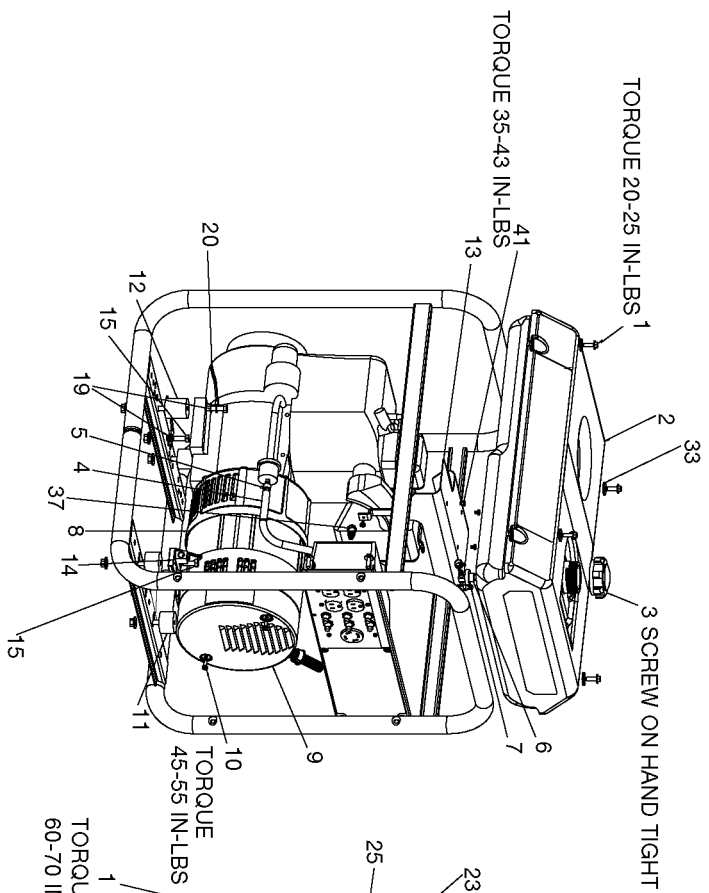

101 ORIENT WITH VENTS DOWNWARD AS SHOWN

20 TORQUE 204-264 IN-LBS

105 TORQUE UNTIL THREADS RUN OUT

112 TORQUE 80-70 IN-LBS

117 TORQUE 30-40 IN-LBS

SHOWN FOR REFERENCE ONLY

SHOWN FOR REFERENCE ONLY

121 INSERT INTO O-RING GROOVE/PART OF 10

SCALE 1:1

CAPACITOR WIRING

Parts List for GTO5200C-WK Type 0

Item Number	Part Number	Description	Qty Required
1	91895680	SCREW .250-20X.750 H	1
2	Z-GS-0795	TANK FUEL 7G SS	1
3	GS-0443	CAP FUEL TANK	1
4	Z-A14582	HOSE FUEL	1
5	GS-0227	CLAMP FUEL .50	1
6	N103455	GROMMET	1
7	GS-0437	DRAIN COCK	1
8	000000-00	No Longer Available	1
8	A04191	KIT SERVICE FOCUS MO	1
9	GS-0077	COVER END BLANK	1
10	SSF-553-1	SCREW #10-24X.563 TH	1
11	GS-0033	ISOLATOR VIBRATION 1	1
12	GS-0433	ISOLATOR	1
14	GS-0117	LUG GROUND	1
15	D22311	SCREW .313-18X.875 U	1
17	SSF-8150	NUT .312-18 UNC HEX	1
18	000000-00	No Longer Available	1
19	N017772	LOCK WASHER	1
20	GS-0118	STRAP GROUND	1
23	000000-00	No Longer Available	1
25	000000-00	No Longer Available	1
32	5140123-06	SCREW	1
33	SSN-632	WASHER .875 OD .375	1
37	GS-0763	CLIP SNAP-IN FUEL LI	1
101	000000-00	No Longer Available	1
101	000000-00	No Longer Available	1
102	5130235-00	LOCK WASHER	1

Parts List for GTO5200C-WK Type 0

Item Number	Part Number	Description	Qty Required
104	000000-00	No Longer Available	1
104	A04191	KIT SERVICE FOCUS MO	1
105	GS-0110	BOLT STATOR THRU 130	1
106	000000-00	No Longer Available	1
106	A04191	KIT SERVICE FOCUS MO	1
107	330016-13	WASHER	1
108	SSF-576	NUT .313-24 HEX W/KE	1
109	GS-0091-1	BOLT ROTOR THRU 130L	1
110	000000-00	No Longer Available	1
112	SSF-575	NUT .250-20 HEX W/KE	1
113	D25570	CAPACITOR 25 uF 3% 4	1
116	GS-0595	BRACKET CAPACITOR 2.	1
117	SSF-553-1	SCREW #10-24X.563 TH	1
120	SSF-616-ZN	SCREW .313-24X1.00 H	1
121	GS-0862	O-RING ROTOR BEARING	1
856	GS-0871	DIODE 10AMP 1000V	1