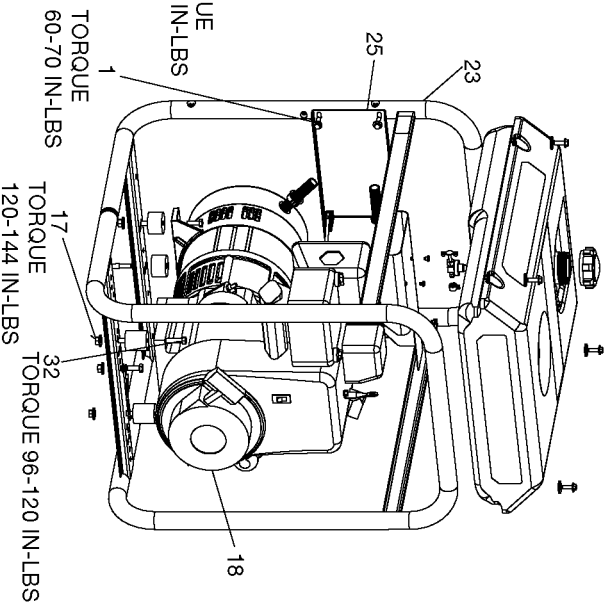

101 ORIENT WITH VENTS DOWNWARD AS SHOWN

20 TORQUE 204-264 IN-LBS

105 TORQUE UNTIL THREADS RUN OUT

112 TORQUE 80-70 IN-LBS

117 TORQUE 30-40 IN-LBS

SHOWN FOR REFERENCE ONLY

SHOWN FOR REFERENCE ONLY

121 INSERT INTO O-RING GROOVE/PART OF 10

SCALE 1:1

CAPACITOR WIRING

Parts List for GTO5200C-WK Type 0

Item Number	Part Number	Description	Qty Required
1	91895680	SCREW .250-20X.750 H	1
2	Z-GS-0795	TANK FUEL 7G SS	1
3	GS-0443	CAP FUEL TANK	1
4	Z-A14582	HOSE FUEL	1
5	GS-0227	CLAMP FUEL .50	1
6	N103455	GROMMET	1
7	GS-0437	DRAIN COCK	1
8	000000-00	No Longer Available	1
8	A04191	KIT SERVICE FOCUS MO	1
9	GS-0077	COVER END BLANK	1
10	SSF-553-1	SCREW #10-24X.563 TH	1
11	GS-0033	ISOLATOR VIBRATION 1	1
12	GS-0433	ISOLATOR	1
14	GS-0117	LUG GROUND	1
15	D22311	SCREW .313-18X.875 U	1
17	SSF-8150	NUT .312-18 UNC HEX	1
18	000000-00	No Longer Available	1
19	N017772	LOCK WASHER	1
20	GS-0118	STRAP GROUND	1
23	000000-00	No Longer Available	1
25	000000-00	No Longer Available	1
32	5140123-06	SCREW	1
33	SSN-632	WASHER .875 OD .375	1
37	GS-0763	CLIP SNAP-IN FUEL LI	1
101	000000-00	No Longer Available	1
101	000000-00	No Longer Available	1
102	5130235-00	LOCK WASHER	1

Parts List for GTO5200C-WK Type 0

Item Number	Part Number	Description	Qty Required
104	000000-00	No Longer Available	1
104	A04191	KIT SERVICE FOCUS MO	1
105	GS-0110	BOLT STATOR THRU 130	1
106	000000-00	No Longer Available	1
106	A04191	KIT SERVICE FOCUS MO	1
107	330016-13	WASHER	1
108	SSF-576	NUT .313-24 HEX W/KE	1
109	GS-0091-1	BOLT ROTOR THRU 130L	1
110	000000-00	No Longer Available	1
112	SSF-575	NUT .250-20 HEX W/KE	1
113	D25570	CAPACITOR 25 uF 3% 4	1
116	GS-0595	BRACKET CAPACITOR 2.	1
117	SSF-553-1	SCREW #10-24X.563 TH	1
120	SSF-616-ZN	SCREW .313-24X1.00 H	1
121	GS-0862	O-RING ROTOR BEARING	1
856	GS-0871	DIODE 10AMP 1000V	1