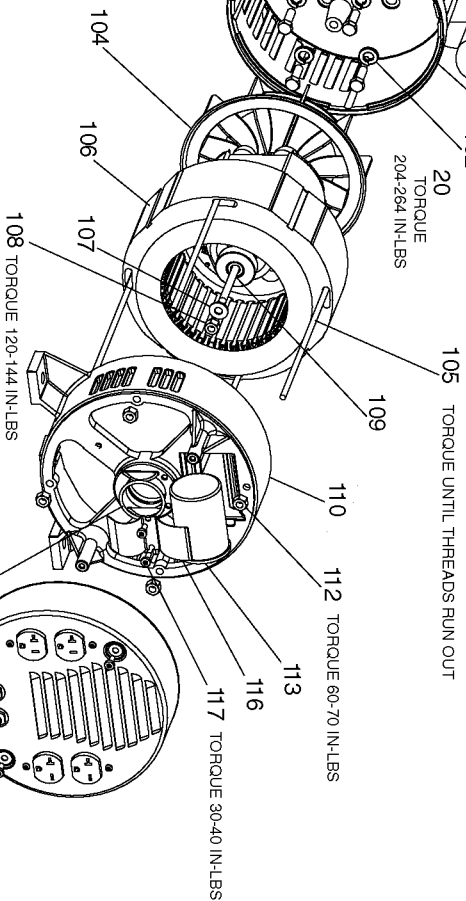

101 ORIENT WITH VENTS DOWNWARD AS SHOWN

20 TORQUE 204-264 IN-LBS

105 TORQUE UNTIL THREADS RUN OUT

112 TORQUE 80-70 IN-LBS

117 TORQUE 30-40 IN-LBS

SHOWN FOR REFERENCE ONLY

SHOWN FOR REFERENCE ONLY

121 INSERT INTO O-RING GROOVE/PART OF 10

SCALE 1:1

CAPACITOR WIRING

Parts List for GTO5200C-WK Type 0

Item Number	Part Number	Description	Qty Required
1	91895680	SCREW .250-20X.750 H	1
2	Z-GS-0795	TANK FUEL 7G SS	1
3	GS-0443	CAP FUEL TANK	1
4	Z-A14582	HOSE FUEL	1
5	GS-0227	CLAMP FUEL .50	1
6	N103455	GROMMET	1
7	GS-0437	DRAIN COCK	1
8	000000-00	No Longer Available	1
8	A04191	KIT SERVICE FOCUS MO	1
9	GS-0077	COVER END BLANK	1
10	SSF-553-1	SCREW #10-24X.563 TH	1
11	GS-0033	ISOLATOR VIBRATION 1	1
12	GS-0433	ISOLATOR	1
14	GS-0117	LUG GROUND	1
15	D22311	SCREW .313-18X.875 U	1
17	SSF-8150	NUT .312-18 UNC HEX	1
18	000000-00	No Longer Available	1
19	N017772	LOCK WASHER	1
20	GS-0118	STRAP GROUND	1
23	000000-00	No Longer Available	1
25	000000-00	No Longer Available	1
32	5140123-06	SCREW	1
33	SSN-632	WASHER .875 OD .375	1
37	GS-0763	CLIP SNAP-IN FUEL LI	1
101	000000-00	No Longer Available	1
101	000000-00	No Longer Available	1
102	5130235-00	LOCK WASHER	1

Parts List for GTO5200C-WK Type 0

Item Number	Part Number	Description	Qty Required
104	000000-00	No Longer Available	1
104	A04191	KIT SERVICE FOCUS MO	1
105	GS-0110	BOLT STATOR THRU 130	1
106	000000-00	No Longer Available	1
106	A04191	KIT SERVICE FOCUS MO	1
107	330016-13	WASHER	1
108	SSF-576	NUT .313-24 HEX W/KE	1
109	GS-0091-1	BOLT ROTOR THRU 130L	1
110	000000-00	No Longer Available	1
112	SSF-575	NUT .250-20 HEX W/KE	1
113	D25570	CAPACITOR 25 uF 3% 4	1
116	GS-0595	BRACKET CAPACITOR 2.	1
117	SSF-553-1	SCREW #10-24X.563 TH	1
120	SSF-616-ZN	SCREW .313-24X1.00 H	1
121	GS-0862	O-RING ROTOR BEARING	1
856	GS-0871	DIODE 10AMP 1000V	1